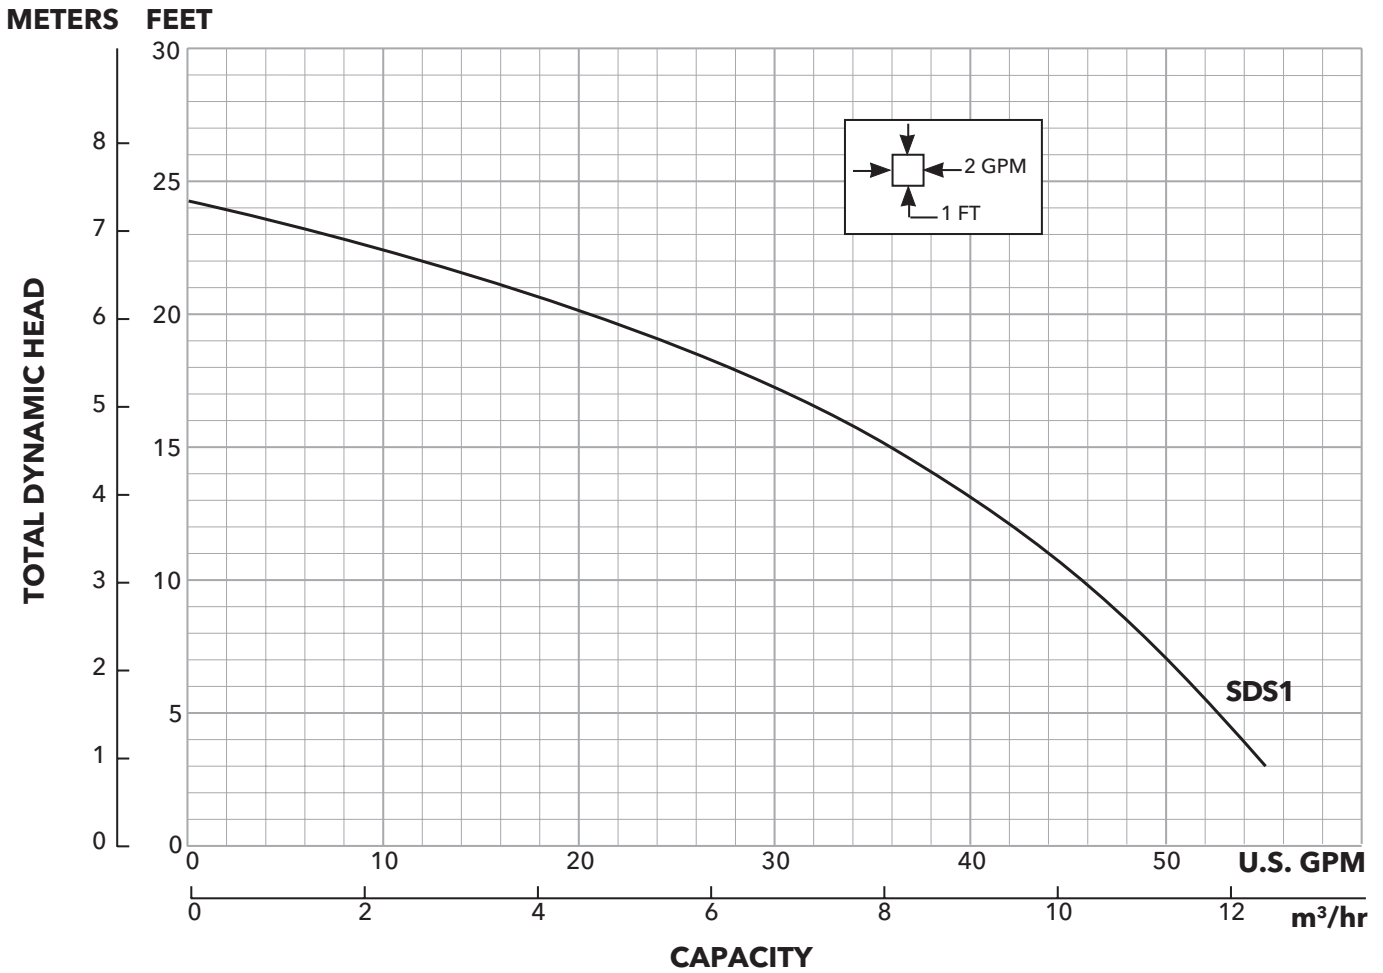

### ASSEMBLED COMPONENTS

- EP0411, 0.4 HP, ¾" solids handling pump is CSA listed
- CSA listed pump
- A2H11 Vertimaster vertical level switch with 10 foot cord and piggyback plug is UL and CSA listed
- 10 gallon structural foam basin and cover
- 1½" NPT threaded vent, discharge and inlet connections
- 1½" schedule 40 PVC discharge pipe (internal)

### SPECIFICATIONS

- 0.4 HP, 115 V, 1 PH, 1550 RPM, with 10' cord
- Maximum Amps: 12
- ¾" maximum solids handling
- Capacities: up to 55 GPM
- Total heads: up to 24 feet
- Built in overload with automatic reset

## PERFORMANCE CURVES