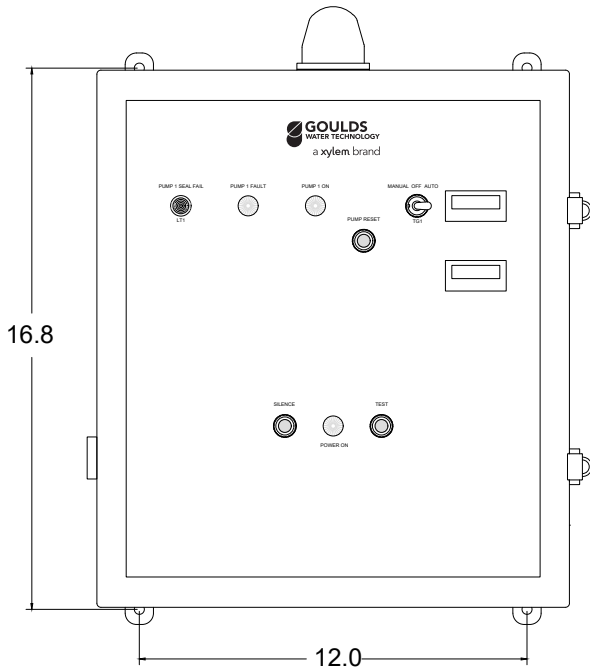

PRODUCT SPECIFICATIONS

Simple Three Phase: 208/240/480VAC

Model	Pump Full Load Amp Rating
NSS39014	9.0-14.0 FLA
NSS31318	13.0-18.0 FLA
NSS31723	17.0-23.0 FLA
NSS32432	24.0-32.0 FLA
NSS33040	30.0-40.0 FLA
NSS33750	37.0-50.0 FLA
NSS34865	48.0-65.0 FLA
NSS365115	65.0-115.0 FLA

Typical Installation of 4NS Simplex Control Panel

Call us toll-free at (866) 325-4210 to speak with one of our expert Sales Engineers.

Xylem Inc.
2881 East Bayard Street Ext., Suite A
Seneca Falls, NY 13148
Phone: (866) 325-4210 • Fax: (888) 322-5877
www.xylem.com/goulds

Xylem is a registered trademark of Xylem Inc. or one of its subsidiaries. Goulds is a registered trademark of ITT Manufacturing Enterprises LLC and is used under license. All other trademarks or registered trademarks are property of their respective owners.
© 2023 Xylem Inc. GWT4NSsBRO-120038 R1 July 2023

Learn more about NS Duplex Panels: