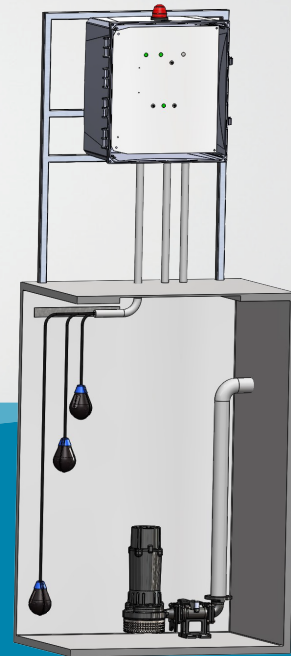

4NS Series

SIMPLEX CONTROL PANELS

4NS Series Simplex Panels control a 208/240/480V three phase pump designed for dewatering, wastewater, and sewage applications. They come standard with a clear front NEMA 4X rated enclosure, IEC rated contactors, and a motor protective switch. All panels are UL listed for the United States and Canada, and come standard with a five-year warranty.

FEATURES

- Indoor/outdoor NEMA 4X panel enclosure: heavy duty polycarbonate with stainless steel lockable latches
- Visible pump control indicators: pump hand-off-auto (H.O.A.) switch, green pump run light, red pump fault light with reset button, and power on light
- Visible alarm indicators: high red beacon alarm light, alarm test and silence buttons
- Alarm horn sounds at 85 decibels at 10 feet
- Remote monitoring by dry contacts: high Liquid, pump run, and pump fault
- Upgraded pump protection: motor protective switch (branch circuit protection, adjustable overload and disconnect) and thermal cutout with indicators

- Three floats with 50' cords: stop, start, high Level
- Cycle counter with LCD display and reset
- Elapsed time meter with LCD display and reset
- Seal failure circuit with indicator light

APPLICATIONS

- Sewage pump chambers
- Grinder pumps
- Sump pump basins
- Lift stations

PRODUCT SPECIFICATIONS

Simple Three Phase: 208/240/480VAC

Model	Pump Full Load Amp Rating
NSS39014	9.0-14.0 FLA
NSS31318	13.0-18.0 FLA
NSS31723	17.0-23.0 FLA
NSS32432	24.0-32.0 FLA
NSS33040	30.0-40.0 FLA
NSS33750	37.0-50.0 FLA
NSS34865	48.0-65.0 FLA
NSS365115	65.0-115.0 FLA