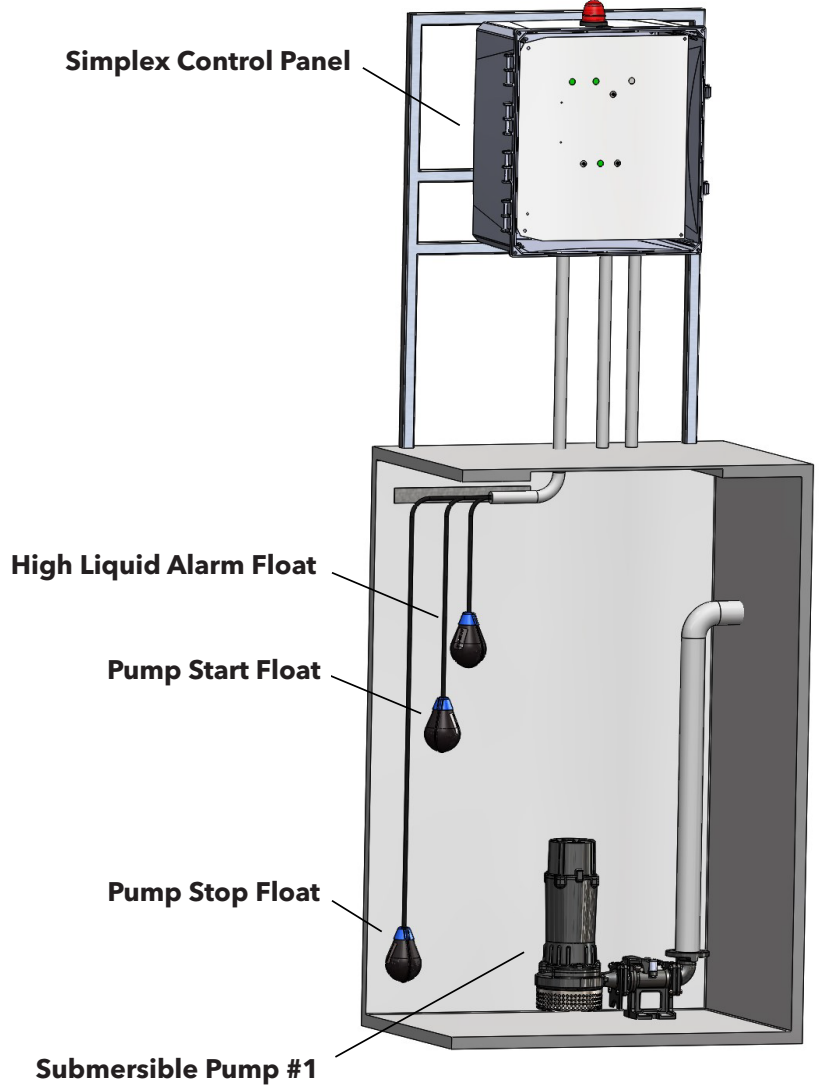

PRODUCT SPECIFICATIONS

Simple Three Phase: 208/240/480VAC

Model	Pump Full Load Amp Rating
NSS39014	9.0-14.0 FLA
NSS31318	13.0-18.0 FLA
NSS31723	17.0-23.0 FLA
NSS32432	24.0-32.0 FLA
NSS33040	30.0-40.0 FLA
NSS33750	37.0-50.0 FLA
NSS34865	48.0-65.0 FLA
NSS365115	65.0-115.0 FLA

Typical Installation of 4NS Simplex Control Panel

Call us toll-free at (866) 325-4210 to speak with one of our expert Sales Engineers.

Xylem Inc.
2881 East Bayard Street Ext., Suite A
Seneca Falls, NY 13148
Phone: (866) 325-4210 • Fax: (888) 322-5877
www.xylem.com/goulds

Xylem is a registered trademark of Xylem Inc. or one of its subsidiaries. Goulds is a registered trademark of ITT Manufacturing Enterprises LLC and is used under license. All other trademarks or registered trademarks are property of their respective owners.
© 2023 Xylem Inc. GWT4NSsBRO-120038 R1 July 2023

Learn more about NS Duplex Panels: