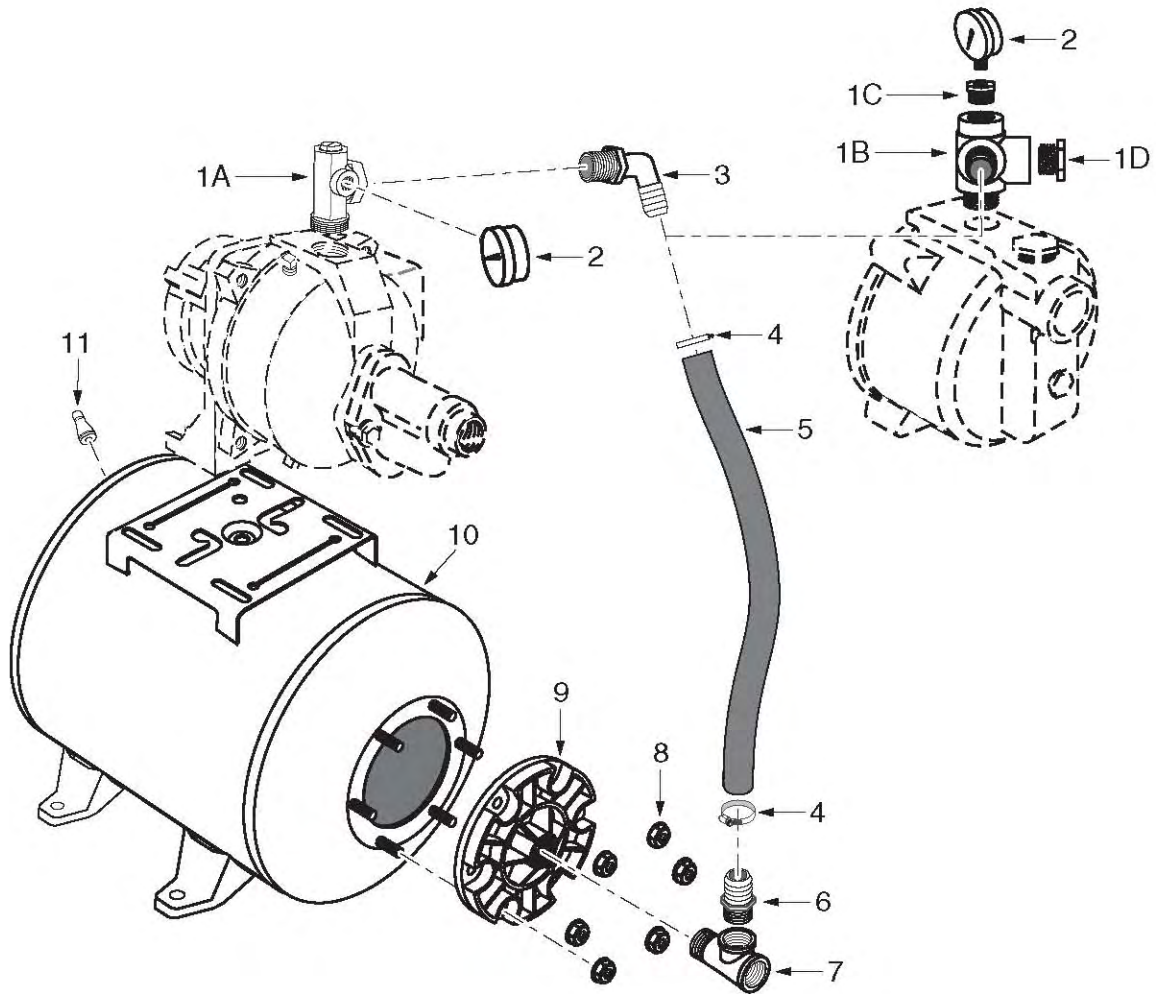

Key No.	Part Description	Qty.	Key No.	Part Description	Qty.	Key No.	Part Description	Qty.
1	Motor/Seal Plate Assembly	1	8	Diffuser	1	15	Pump Body	1
1A	Motor Flange Screw	4	9	Diffuser Plate	1	15A	Pressure Regulator	1
2	Seal Plate O-Ring	1	10	Diffuser Plate O-Ring	1	16	Ejector Gasket	1
3	Pressure switch	1	11	Diffuser Plate Washer	3	17	Ejector Body	1
4	Shaft Seal	1	12	Diffuser Plate Screw	3	18	Washer	2
5	Impeller	1	13	Venturi	1	19	Ejector Capscrew	2
6	1/4" NPT x 1/4" Barb Elbow	2	14	Nozzle	1			
7	Hose	1						

**Pump Model and Horsepower**

Part Description	Shallow Well Pumps		
	FP4155 1/2 HP	FP4157 3/4 HP	FP4150 1 HP
Seal and O-Ring Kit	RPK-35	RPK-35	RPK-35
Overhaul Kit	RPK-205SW	RPK-207SW	RPK-210SW
Ejector Kit	-	-	-
Pump Body Assembly	R176-73	R176-73	R176-73
Pressure Switch (30-50)	TC2151	TC2151	TC2151
Pressure Switch Tubing	FPASFK	FPASFK	FPASFK
Pressure Regulator	-	-	-

**Kits Include:**

- Seal and O-Ring Kit
- Overhaul Kit (Shallow well)
- Overhaul Kit (Deep well)
- Ejector Kit (Deep well)
- Pump Body Assembly (313)
- Pump Body Assembly (312)
- Pressure Switch
- Pressure Switch Tubing Kit

Key No.	Part Description	Qty.	FP420515H	FP415515H
1A	Pressure Regulator	1	FPAPR	-
1B	Discharge Cross	1	-	U78-961P
1C	Reducer Bushing 1/2" NPT x 1/8" NPT	1	-	U78-107PT
1D	Pipe Plug 1" NPT	1	-	U78-1008P
•	Pipe Plug 1/8" NPT	1	-	WC78-41T
2	Pressure Gauge	1	TC2104	TC2104
3	3/4" NPT x 1" Hose Barb 90° Elbow	1	U78-770P	-
4	1" Hose Clamp	2	U19-55SS	U19-55SS
5	1" Hose	1	U74-37R	U74-37H
6	3/4" NPT x 1" Hose Barb Adapter	1	24206A004	24206A004
7	3/4" NPT x 3/4" NPT x 3/4" NPT Street Tee	1	05002A001	05002A001
8	5/16"-18 Flanged Nuts	6	U36-202BT	U36-202BT
9	Tank Flange	1	U31-442P	U31-442P
•	Tank Bladder	1	U20-7	U20-7
10	Tank Body	1	*	*
11	Air Valve with Cap	1	U212-160	U212-160