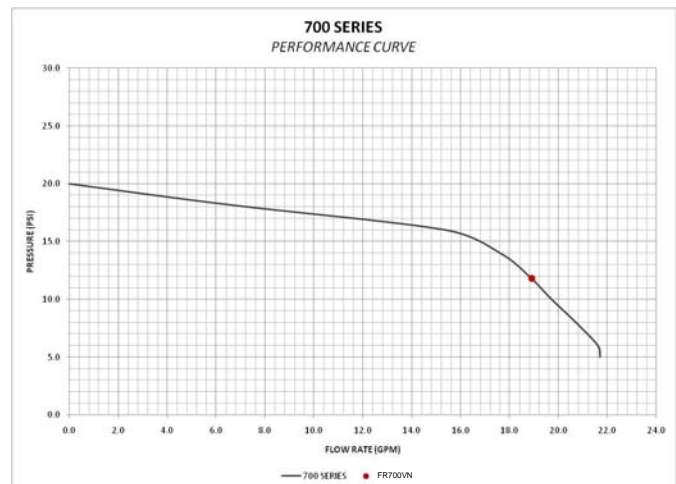

Tuthill Transfer Systems
8825 Aviation Drive
Fort Wayne, IN 46809
(800) 634-2695
www.tuthill.com