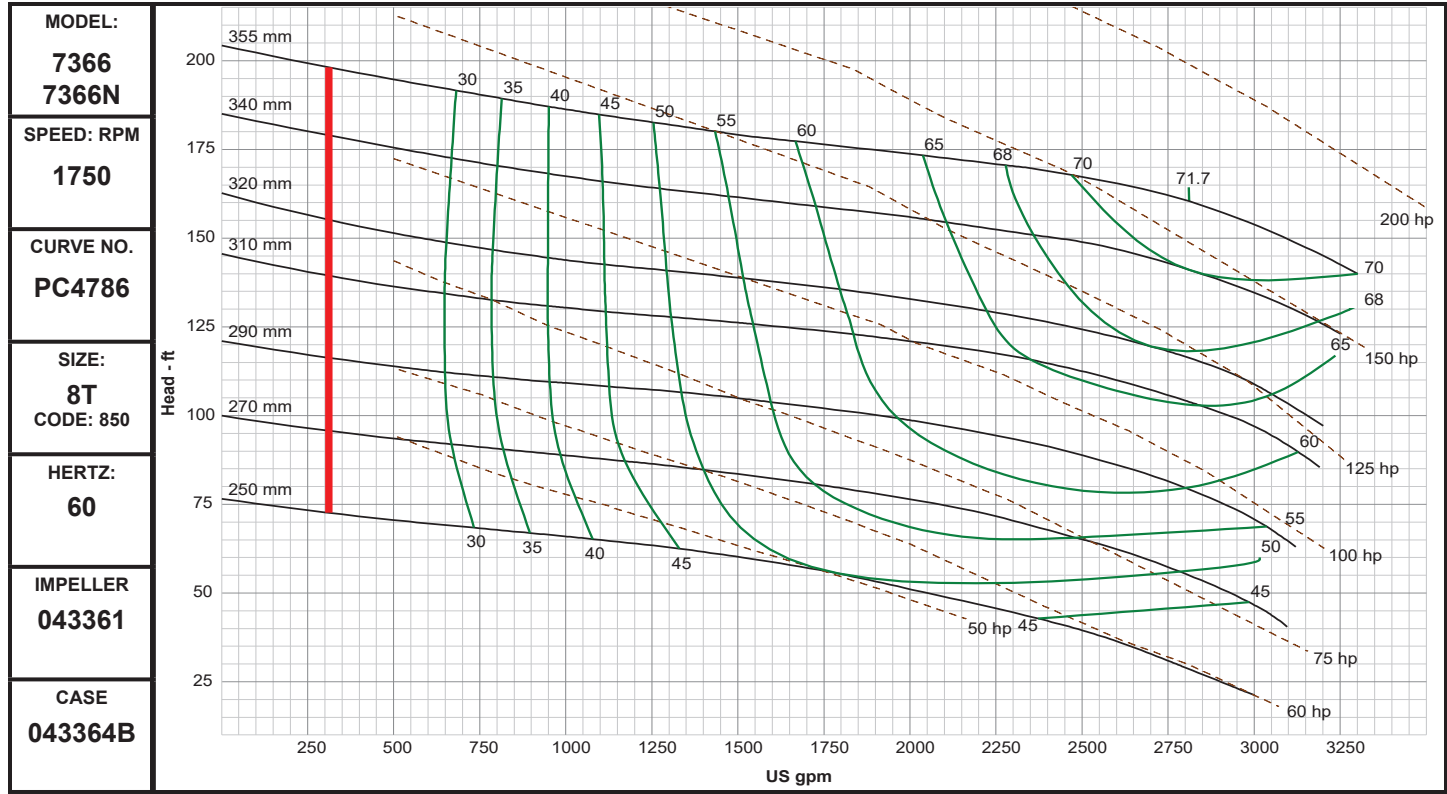

Demersible Chopper Pumps

Demersible Chopper Pumps