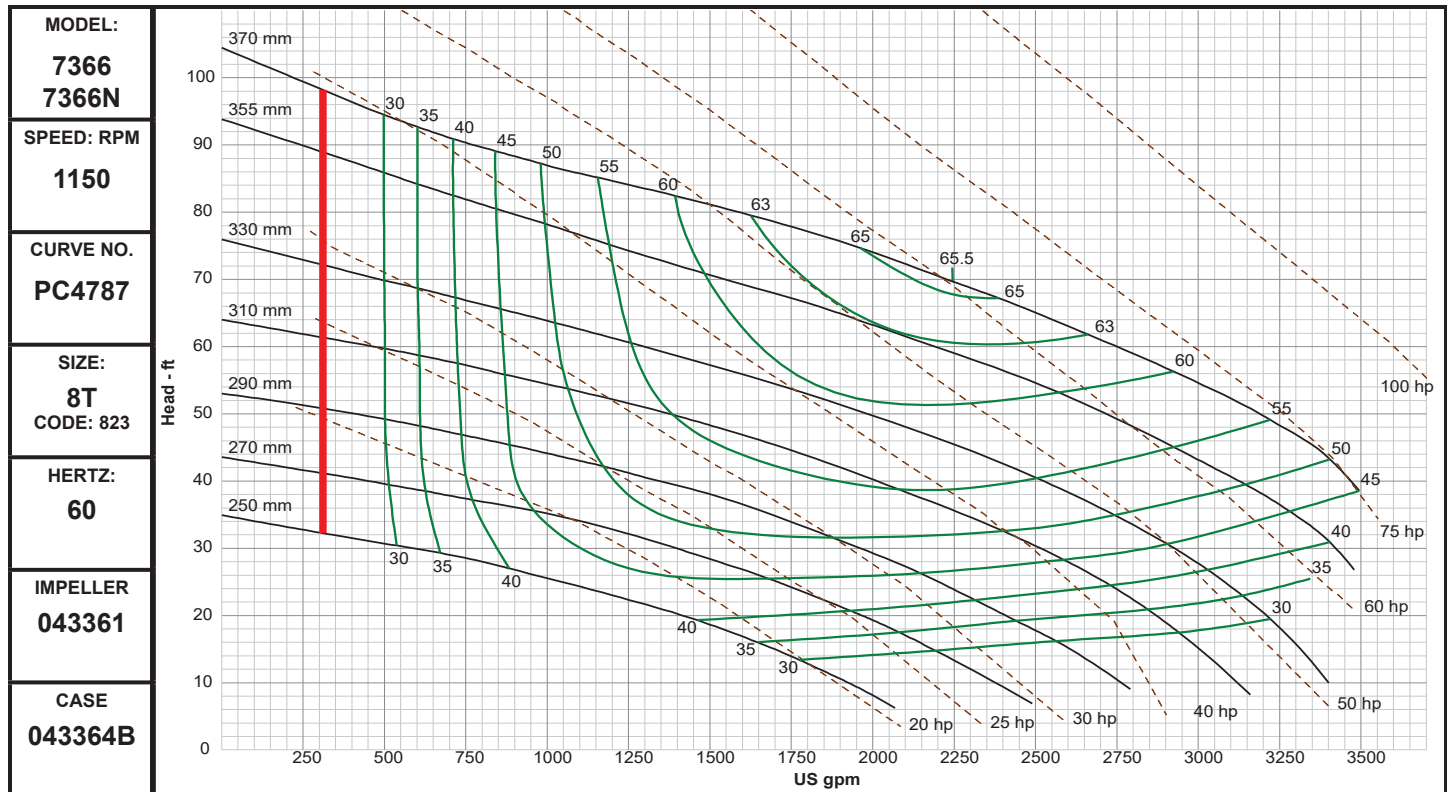

Demersible Chopper Pumps

Demersible Chopper Pumps