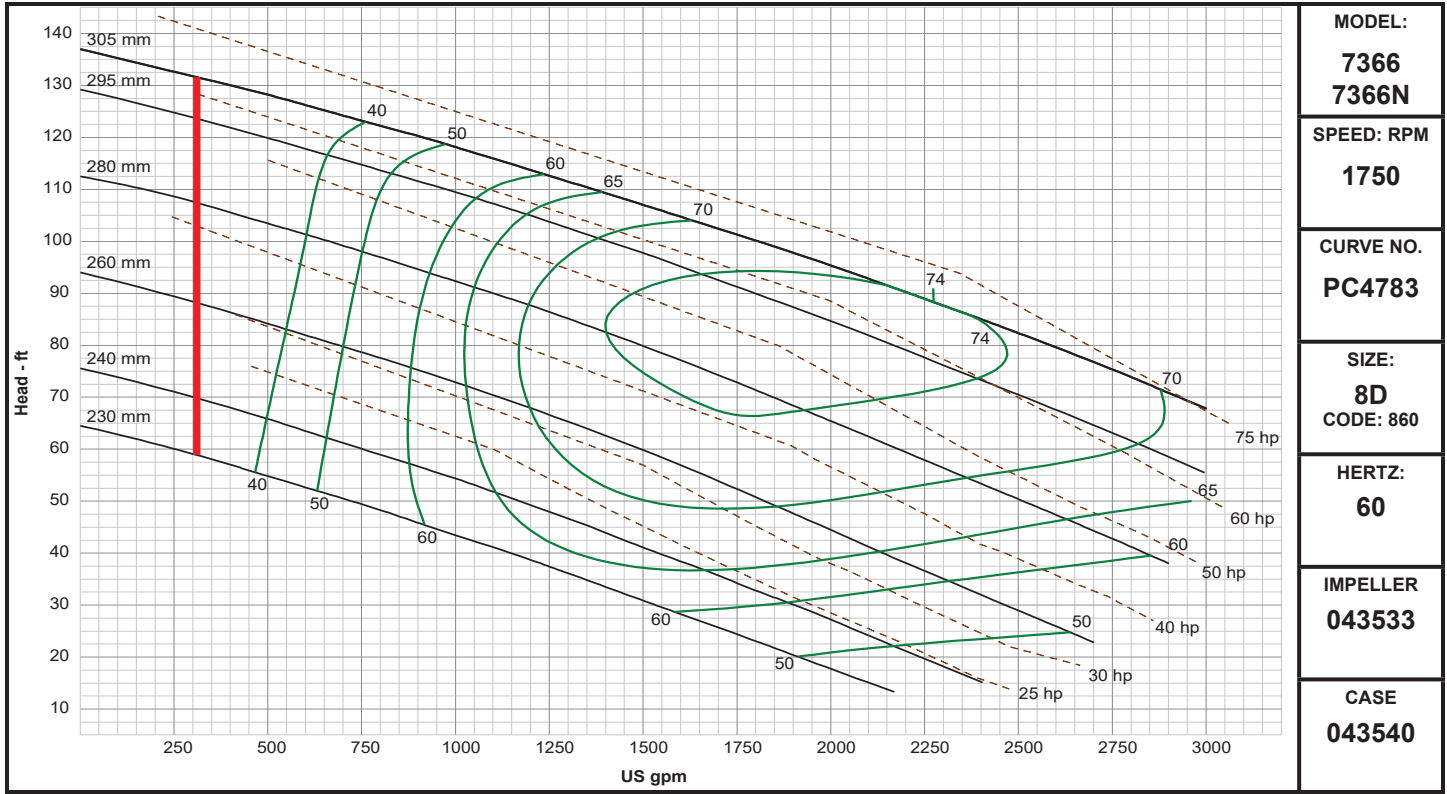

Demersible Chopper Pumps

Demersible Chopper Pumps