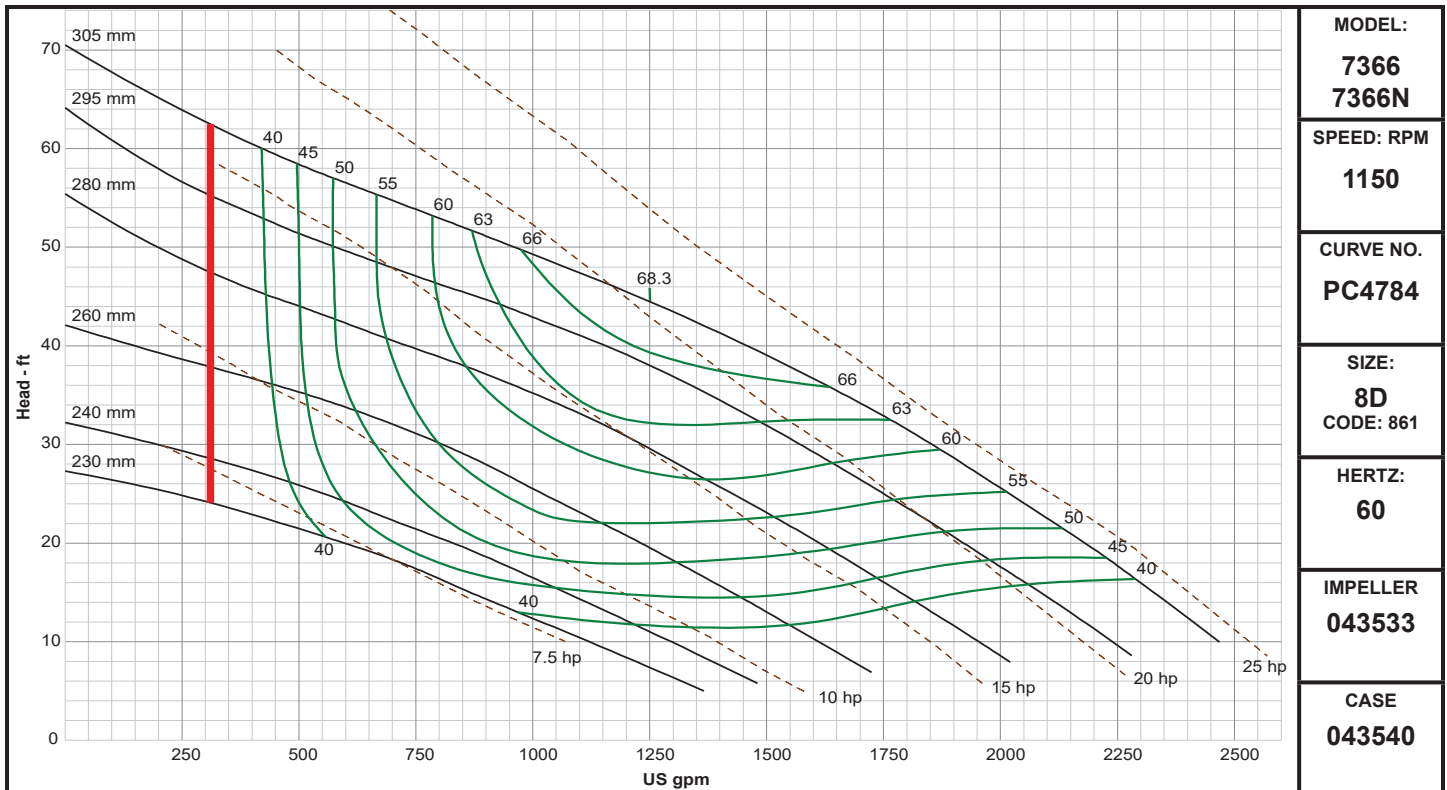

Demersible Chopper Pumps

Demersible Chopper Pumps