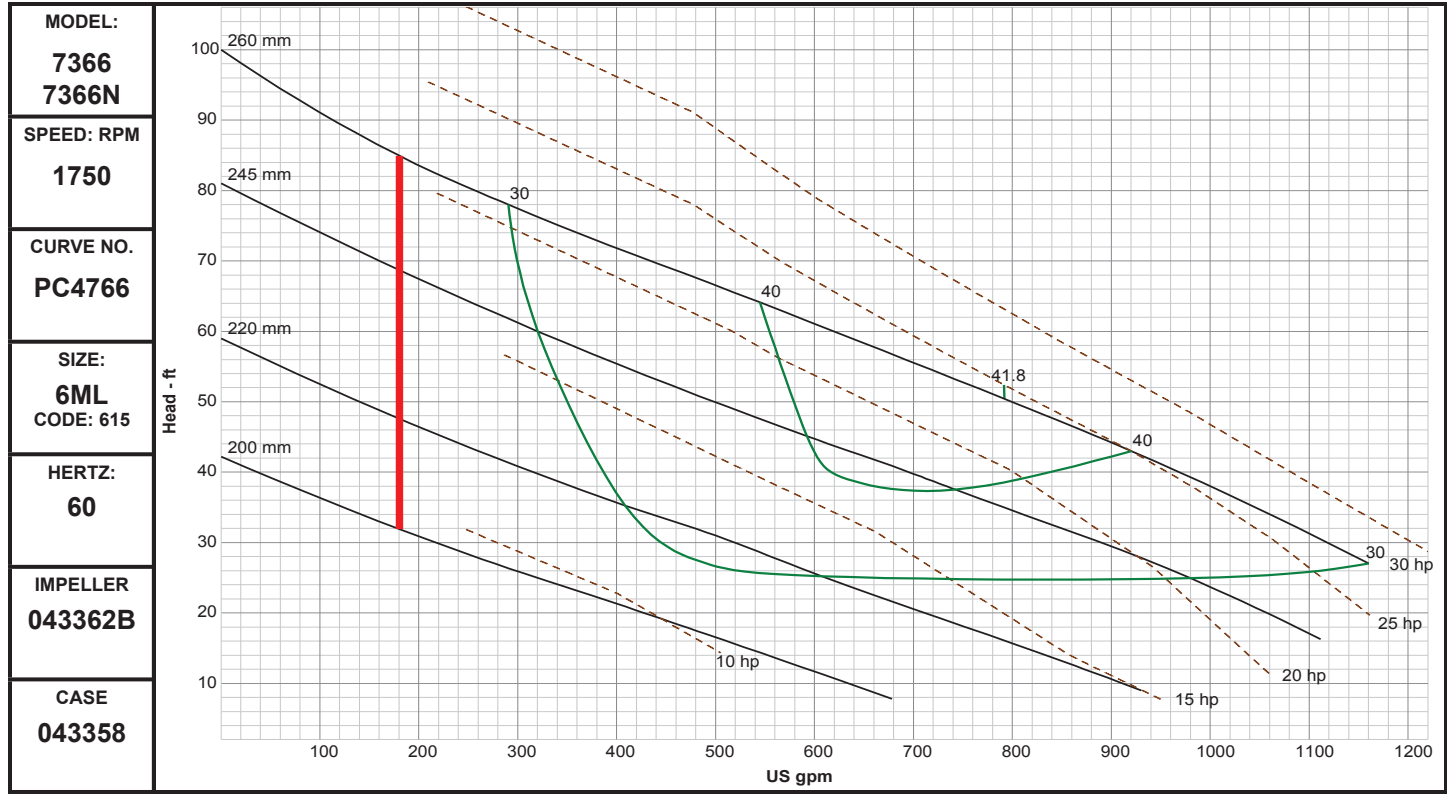

Performance Curves

6ML

DEMING®

www.cranepumps.com

Demersible Chopper Pumps

SECTION 42B
PAGE 104
DATE 3/18

A Crane Co. Company

PUMPS & SYSTEMS