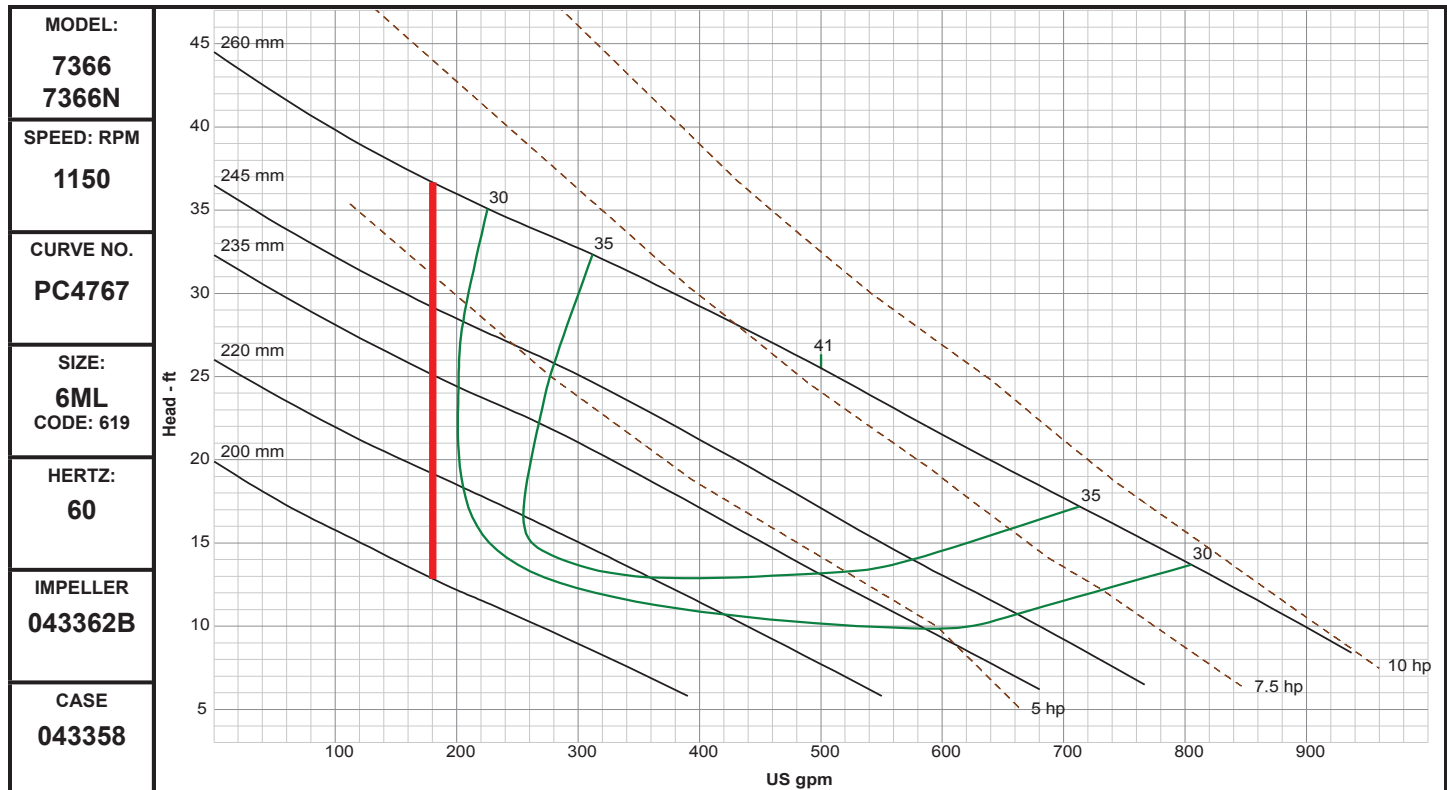

Performance Curves

6ML

DEMING®

www.cranepumps.com

Demersible Chopper Pumps

SECTION 42B
PAGE 104
DATE 3/18

A Crane Co. Company

PUMPS & SYSTEMS