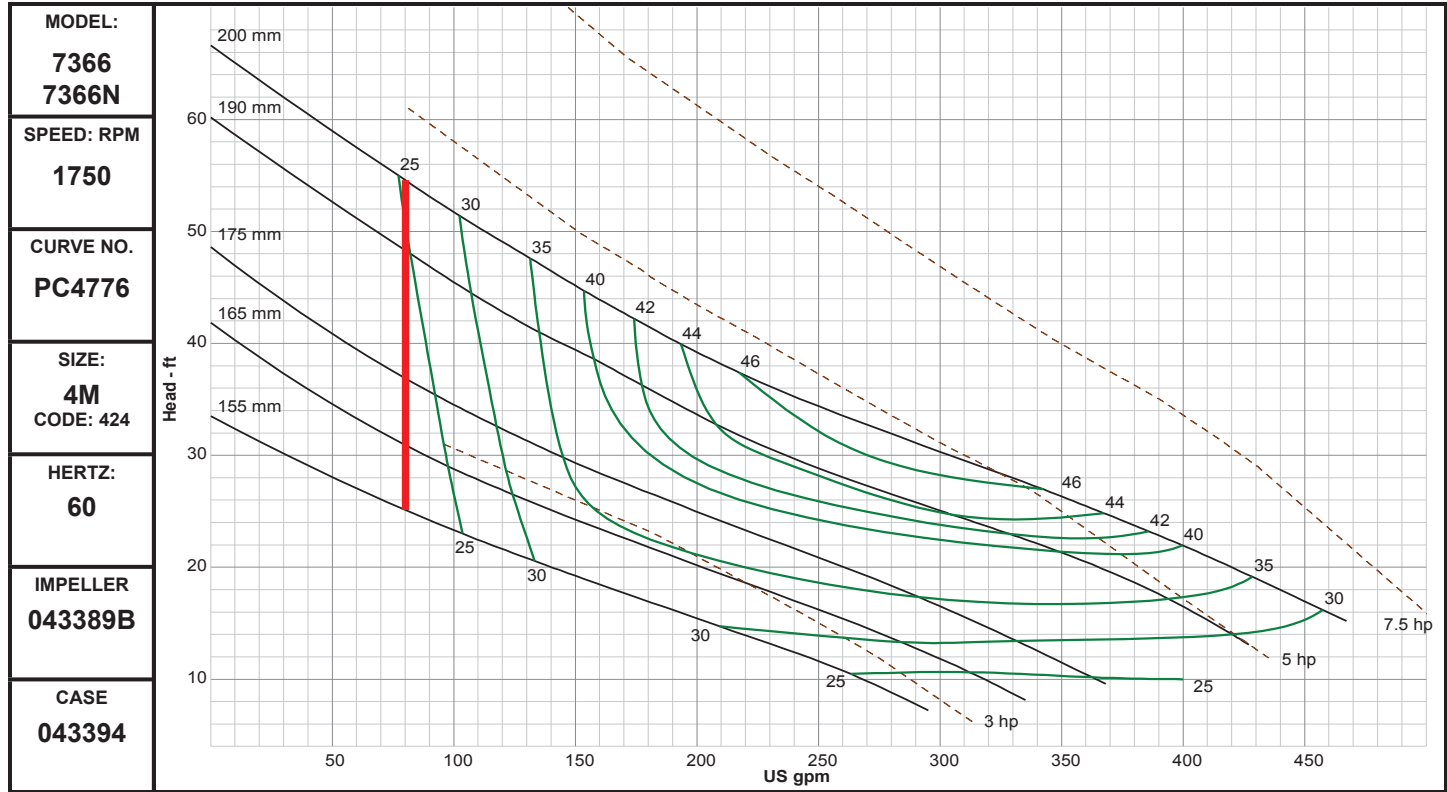

Performance Curves

4M

DEMING®

www.cranepumps.com

Demersible Chopper Pumps

SECTION 42B
PAGE 94
DATE 9/18

CRANE
A Crane Co. Company

PUMPS & SYSTEMS