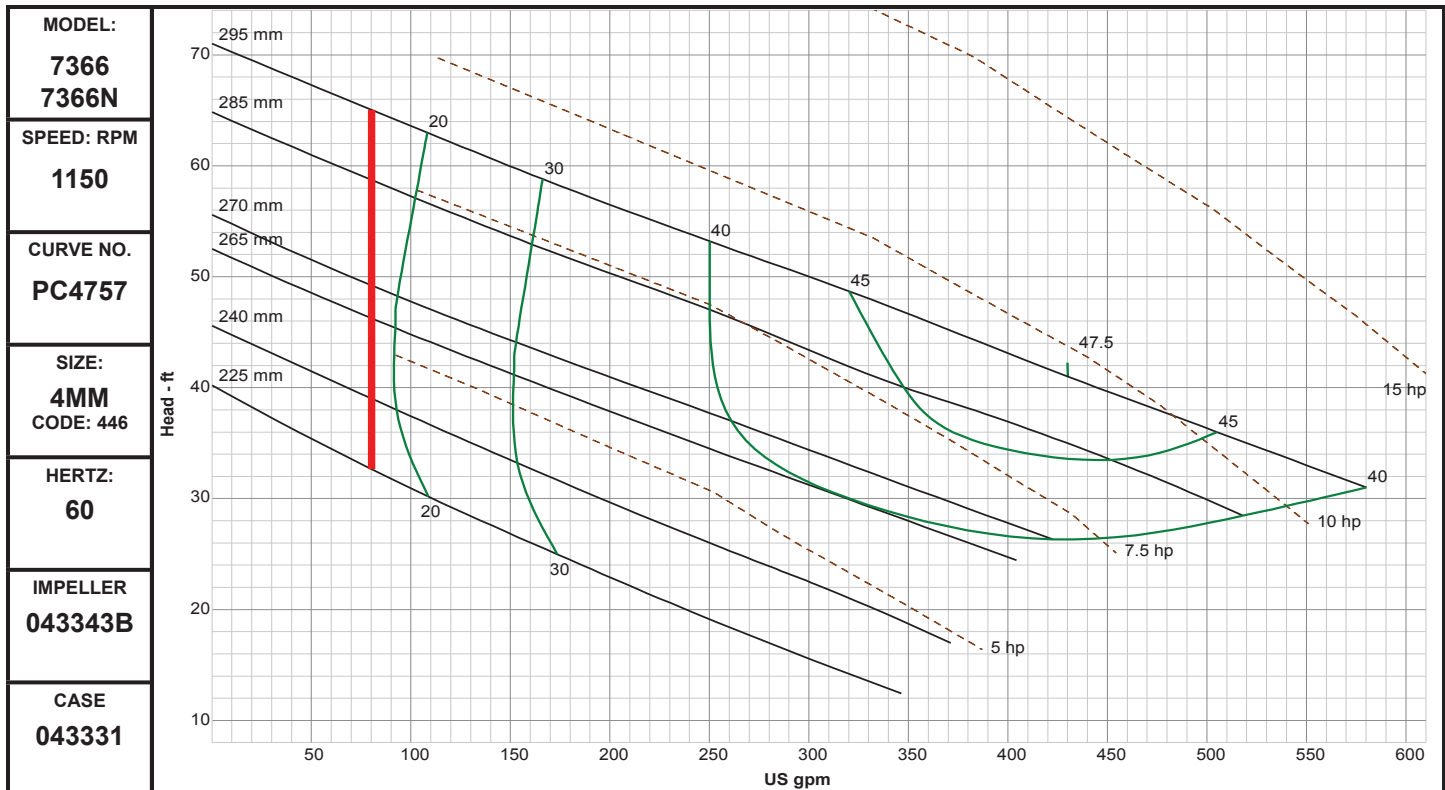

Performance Curves

4MM

DEMING®

www.cranepumps.com

Demersible Chopper Pumps

SECTION 42B
PAGE 96
DATE 3/18

CRANE
A Crane Co. Company

PUMPS & SYSTEMS