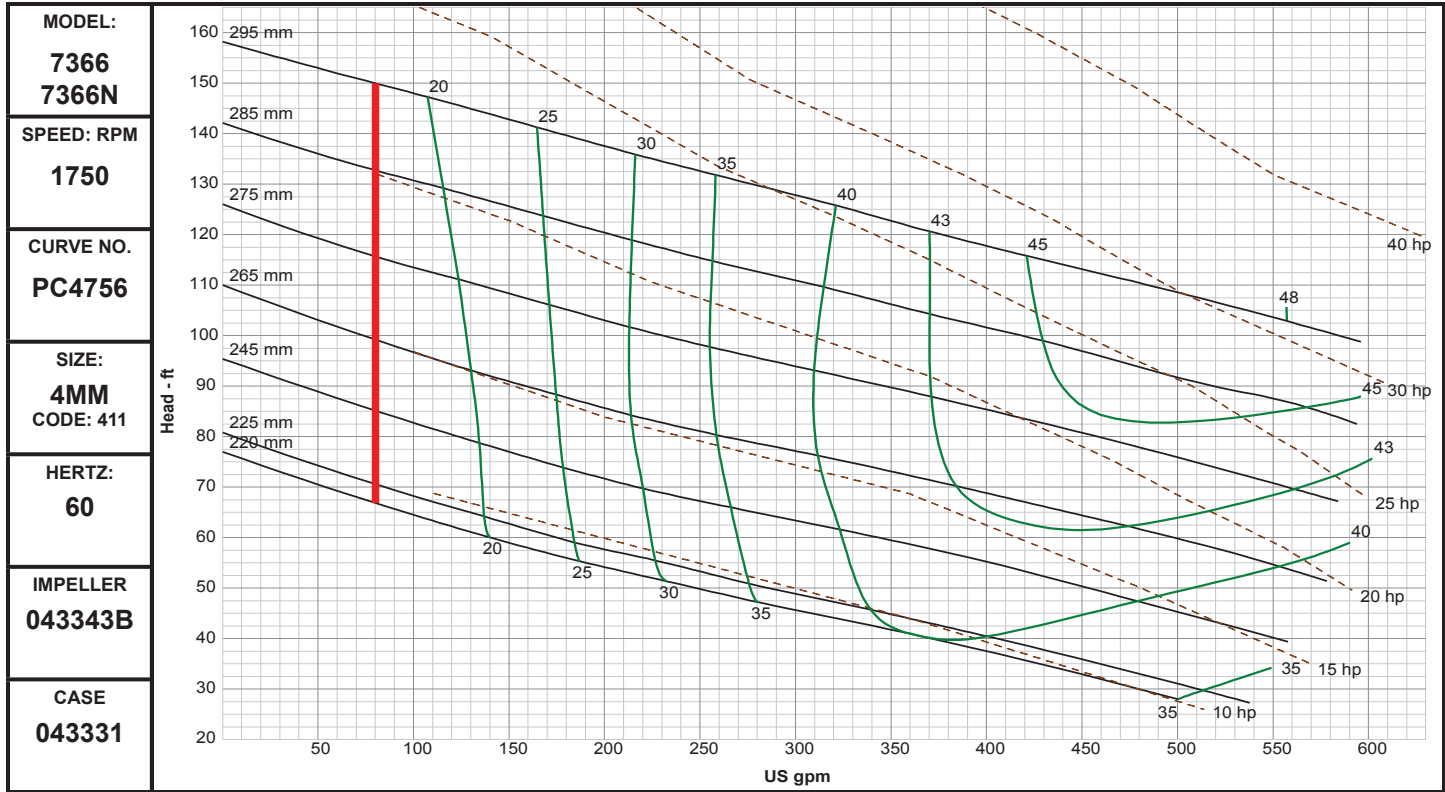

Performance Curves

4MM

DEMING®

www.cranepumps.com

Demersible Chopper Pumps

SECTION 42B
PAGE 96
DATE 3/18

CRANE
A Crane Co. Company

PUMPS & SYSTEMS