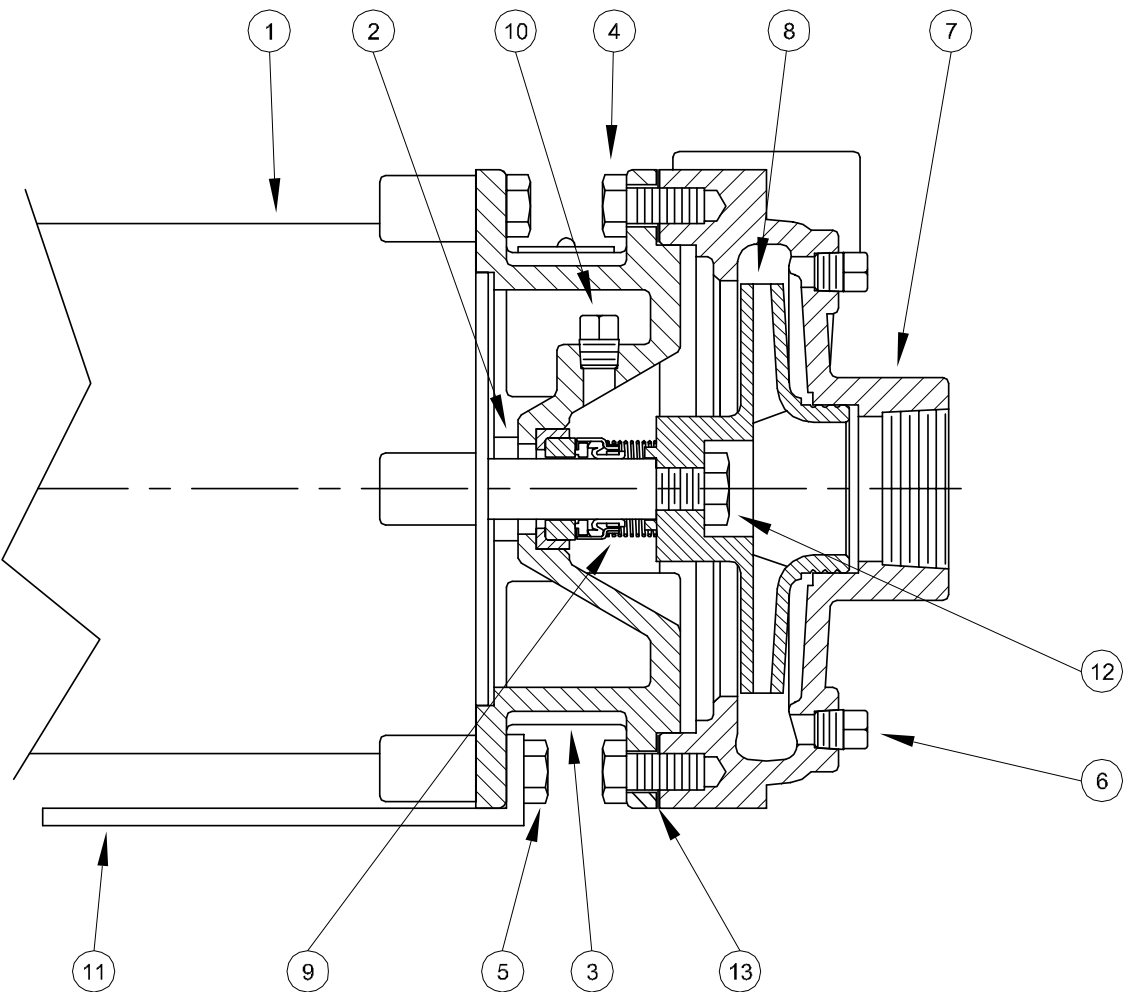

Centrifugals - Close Coupled

1 - MOTORS (All 56J Frame)			
RPM & PHASE	PART NUMBER	HP	
OPEN DRIP PROOF			
3500 RPM Single Phase (ODP)	09581	1/3	
	09582	1/2	
	09625	3/4	
	09650	1	
	09675	1½	
3500 RPM Three Phase (ODP)	09677	2	
	09661	1/3	
	09662	1/2	
	09652	3/4	
3500 RPM Three Phase (ODP)	09653	1	
	09676	1½	
	09678	2	
	TOTALLY ENCLOSED		
3500 RPM Single Phase (TENV / TEFC)	09688	1/2	
	09690	3/4	
	09692	1	
	09774	1½	
3500 RPM Three Phase (TENV / TEFC)	09827	2	
	09689	1/2	
	09691	3/4	
	09693	1	
3500 RPM Three Phase (TENV / TEFC)	09758	1½	
	09829	2	
	EXPLOSION PROOF		
	3500 RPM Single Phase (XP)	20655	1/2
20513		3/4	
20515		1	
20517		1½	
20519		2	
3500 RPM Three Phase (XP)	20656	1/2	
	20514	3/4	
	20516	1	
	20518	1½	
	20520	2	

SECTION CCCP
PAGE 2
DATE 2/05

A Crane Co. Company

PUMPS & SYSTEMS

USA: (937) 778-8947 • Canada: (905) 457-6223 • International: (937) 615-3598

SYMBOL NUMBER	PART NUMBER	QTY	DESCRIPTION
9	08514	1	Mechanical Seal
10	00158	1	Pipe Plug 1/8"
11	0115519	1	Base
12	20459	1	Nut
13	0115516	1	Case Gasket