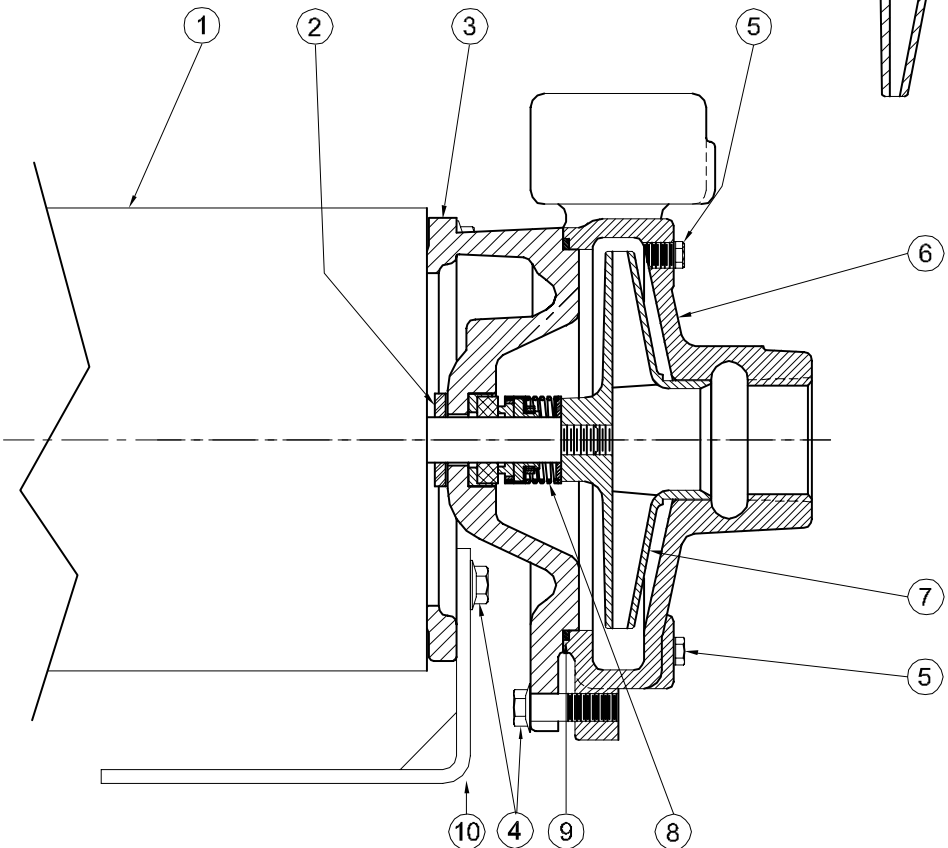

Centrifugals - Close Coupled

1 - MOTORS (All 56J Frame)			
RPM & PHASE	PART NUMBER	HP	
OPEN DRIP PROOF			
3500 RPM Single Phase (ODP)	09581	1/3	
	09582	1/2	
	09625	3/4	
	09650	1	
	09675	1½	
	09677	2	
3500 RPM Three Phase (ODP)	09737	3	
	09661	1/3	
	09662	1/2	
	09652	3/4	
	09653	1	
	09676	1½	
3500 RPM Three Phase (ODP)	09678	2	
	09738	3	
	TOTALLY ENCLOSED		
	3500 RPM Single Phase (TENV / TEFC)	09688	1/2
		09690	3/4
		09692	1
09774		1½	
3500 RPM Three Phase (TENV / TEFC)	09827	2	
	09689	1/2	
	09691	3/4	
	09693	1	
	09758	1½	
3500 RPM Three Phase (TENV / TEFC)	09829	2	
	21697	3	
	EXPLOSION PROOF		
	3500 RPM Single Phase (XP)	20655	1/2
20513		3/4	
20515		1	
20517		1½	
20519		2	
3500 RPM Three Phase (XP)	20656	1/2	
	20514	3/4	
	20516	1	
	20518	1½	
	20520	2	
9909	3		

SYMBOL NUMBER	PART NUMBER	QTY	DESCRIPTION
8	08514 09762 20764-C	1 1 1	Mechanical Seal - Buna-N Mechanical Seal - Viton Mechanical Seal - EPT**
9	GA5-1-1/4 SERIES		
	21333	1	O-Ring - Buna-N (Std)
	21546	1	O-Ring - Viton
	22058	1	O-Ring - Teflon
	22132	1	O-Ring - EPT**
	GA6-1-1/4 SERIES		
	22021	1	O-Ring - Buna-N (Std)
	22020	1	O-Ring - Viton
	22102	1	O-Ring - Teflon
	22133	1	O-Ring - EPT**
10	22751	1	Bracket
12	21182	1	Machine Screw 1/4-28 UNFX x 1/2"
13	21181-C	1	Washer - Bronze
DIFFERING PARTS FOR ALL BRONZE CONSTRUCTION			
3	22752-A	1	Adapter - Bronze - GA5-1¼AB
	22754-A	1	Adapter - Bronze - GA6-1¼AB
5	01691-A	2	Plug 1/8" Bronze
6	22766-A	1	Casing - Bronze - GA5 -1¼AB
	22767-A	1	Casing - Bronze - GA6-1¼AB
DIFFERING PARTS FOR ALL IRON CONSTRUCTION			
5	00158	2	Plug, 1/8-27 NPT
7	09680-C	1	Impeller - Iron*
13	21181-A	1	Washer - SS