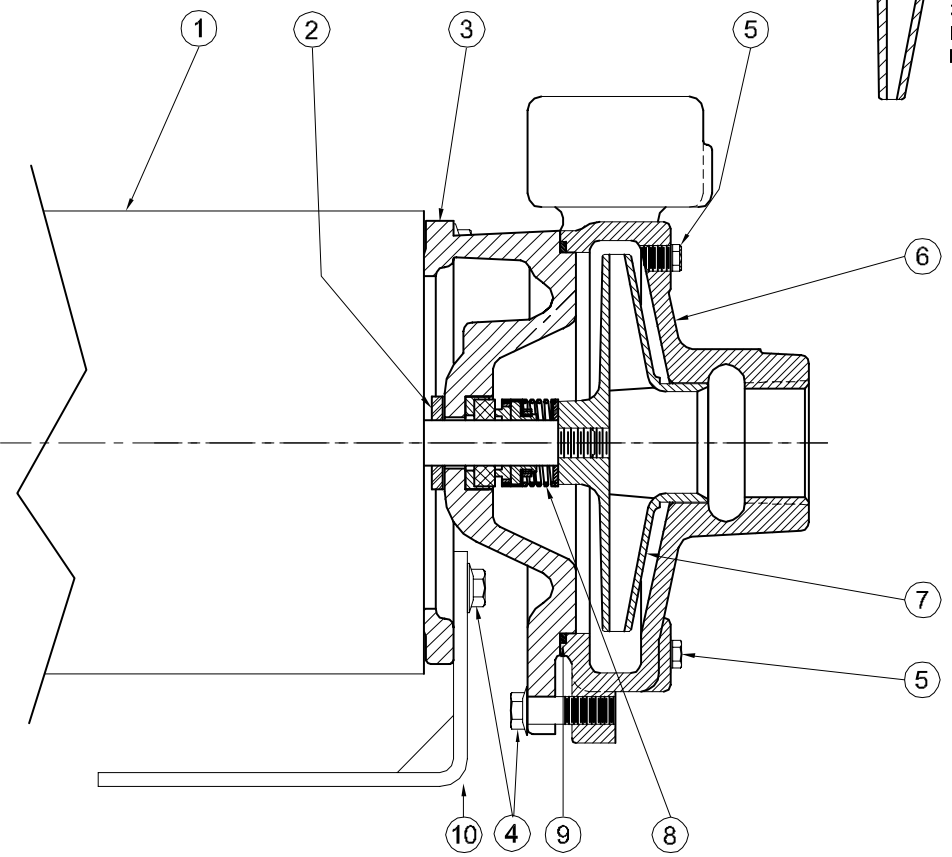

Centrifugals - Close Coupled

1 - MOTORS (All 56J Frame)		
RPM & PHASE	PART NUMBER	HP
OPEN DRIP PROOF		
3500 RPM Single Phase (ODP)	09581	1/3
	09582	1/2
	09625	3/4
	09650	1
	09675	1½
	09677	2
3500 RPM Three Phase (ODP)	09661	1/3
	09662	1/2
	09652	3/4
	09653	1
	09676	1½
	09678	2
3500 RPM Single Phase (TENV / TEFC)	09737	3
	09688	1/2
	09690	3/4
	09692	1
	09774	1½
	09827	2
3500 RPM Three Phase (TENV / TEFC)	09689	1/2
	09691	3/4
	09693	1
	09758	1½
	09829	2
	21697	3
EXPLOSION PROOF		
3500 RPM Single Phase (XP)	20655	1/2
	20513	3/4
	20515	1
	20517	1½
	20519	2
3500 RPM Three Phase (XP)	20656	1/2
	20514	3/4
	20516	1
	20518	1½
	20520	2
9909	3	

SECTION CCCP
PAGE 6
DATE 2/05

A Crane Co. Company

PUMPS & SYSTEMS

USA: (937) 778-8947 • Canada: (905) 457-6223 • International: (937) 615-3598

SYMBOL NUMBER	PART NUMBER	QTY	DESCRIPTION
8	08514 09762 20764-C	1 1 1	Mechanical Seal - Buna-N Mechanical Seal - Viton Mechanical Seal - EPT**
9	GA5-1-1/4 SERIES		
	21333	1	O-Ring - Buna-N (Std)
	21546	1	O-Ring - Viton
	22058	1	O-Ring - Teflon
	22132	1	O-Ring - EPT**
	GA6-1-1/4 SERIES		
	22021	1	O-Ring - Buna-N (Std)
	22020	1	O-Ring - Viton
	22102	1	O-Ring - Teflon
	22133	1	O-Ring - EPT**
10	22751	1	Bracket
12	21182	1	Machine Screw 1/4-28 UNFX x 1/2"
13	21181-C	1	Washer - Bronze
DIFFERING PARTS FOR ALL BRONZE CONSTRUCTION			
3	22752-A	1	Adapter - Bronze - GA5-1¼AB
	22754-A	1	Adapter - Bronze - GA6-1¼AB
5	01691-A	2	Plug 1/8" Bronze
6	22766-A	1	Casing - Bronze - GA5 -1¼AB
	22767-A	1	Casing - Bronze - GA6-1¼AB
DIFFERING PARTS FOR ALL IRON CONSTRUCTION			
5	00158	2	Plug, 1/8-27 NPT
7	09680-C	1	Impeller - Iron*
13	21181-A	1	Washer - SS