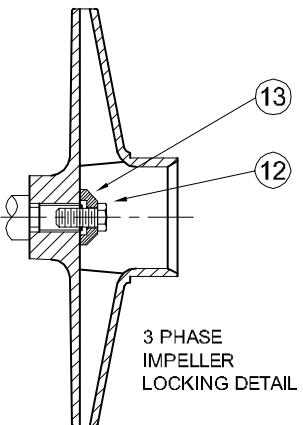

Centrifugals - Close Coupled

1 - MOTORS (All 56J Frame)		
RPM & PHASE	PART NUMBER	HP
OPEN DRIP PROOF		
3500 RPM Single Phase (ODP)	09581	1/3
	09582	1/2
	09625	3/4
	09650	1
	09675	1½
	09677	2
3500 RPM Three Phase (ODP)	09661	1/3
	09662	1/2
	09652	3/4
	09653	1
	09676	1½
	09678	2
3500 RPM Single Phase (TENV / TEFC)	09737	3
	09688	1/2
	09690	3/4
	09692	1
	09774	1½
	09827	2
3500 RPM Three Phase (TENV / TEFC)	09689	1/2
	09691	3/4
	09693	1
	09758	1½
	09829	2
	21697	3
EXPLOSION PROOF		
3500 RPM Single Phase (XP)	20655	1/2
	20513	3/4
	20515	1
	20517	1½
	20519	2
3500 RPM Three Phase (XP)	20656	1/2
	20514	3/4
	20516	1
	20518	1½
	20520	2
9909	3	

SECTION CCCP
PAGE 6
DATE 2/05

A Crane Co. Company

PUMPS & SYSTEMS

USA: (937) 778-8947 • Canada: (905) 457-6223 • International: (937) 615-3598