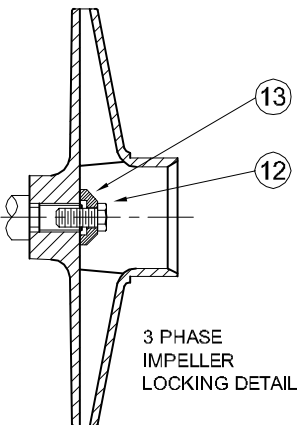

Centrifugals - Close Coupled

1 - MOTORS (All 56J Frame)			
RPM & PHASE	PART NUMBER	HP	
OPEN DRIP PROOF			
3500 RPM Single Phase (ODP)	09581	1/3	
	09582	1/2	
	09625	3/4	
	09650	1	
	09675	1½	
	09677	2	
3500 RPM Three Phase (ODP)	09737	3	
	09661	1/3	
	09662	1/2	
	09652	3/4	
	09653	1	
	09676	1½	
3500 RPM Three Phase (ODP)	09678	2	
	09738	3	
	TOTALLY ENCLOSED		
	3500 RPM Single Phase (TENV / TEFC)	09688	1/2
		09690	3/4
		09692	1
09774		1½	
3500 RPM Three Phase (TENV / TEFC)	09827	2	
	09689	1/2	
	09691	3/4	
	09693	1	
	09758	1½	
3500 RPM Three Phase (TENV / TEFC)	09829	2	
	21697	3	
	EXPLOSION PROOF		
	3500 RPM Single Phase (XP)	20655	1/2
20513		3/4	
20515		1	
20517		1½	
20519		2	
3500 RPM Three Phase (XP)	20656	1/2	
	20514	3/4	
	20516	1	
	20518	1½	
	20520	2	
9909	3		

SECTION CCCP
PAGE 6
DATE 2/05

A Crane Co. Company

PUMPS & SYSTEMS

USA: (937) 778-8947 • Canada: (905) 457-6223 • International: (937) 615-3598