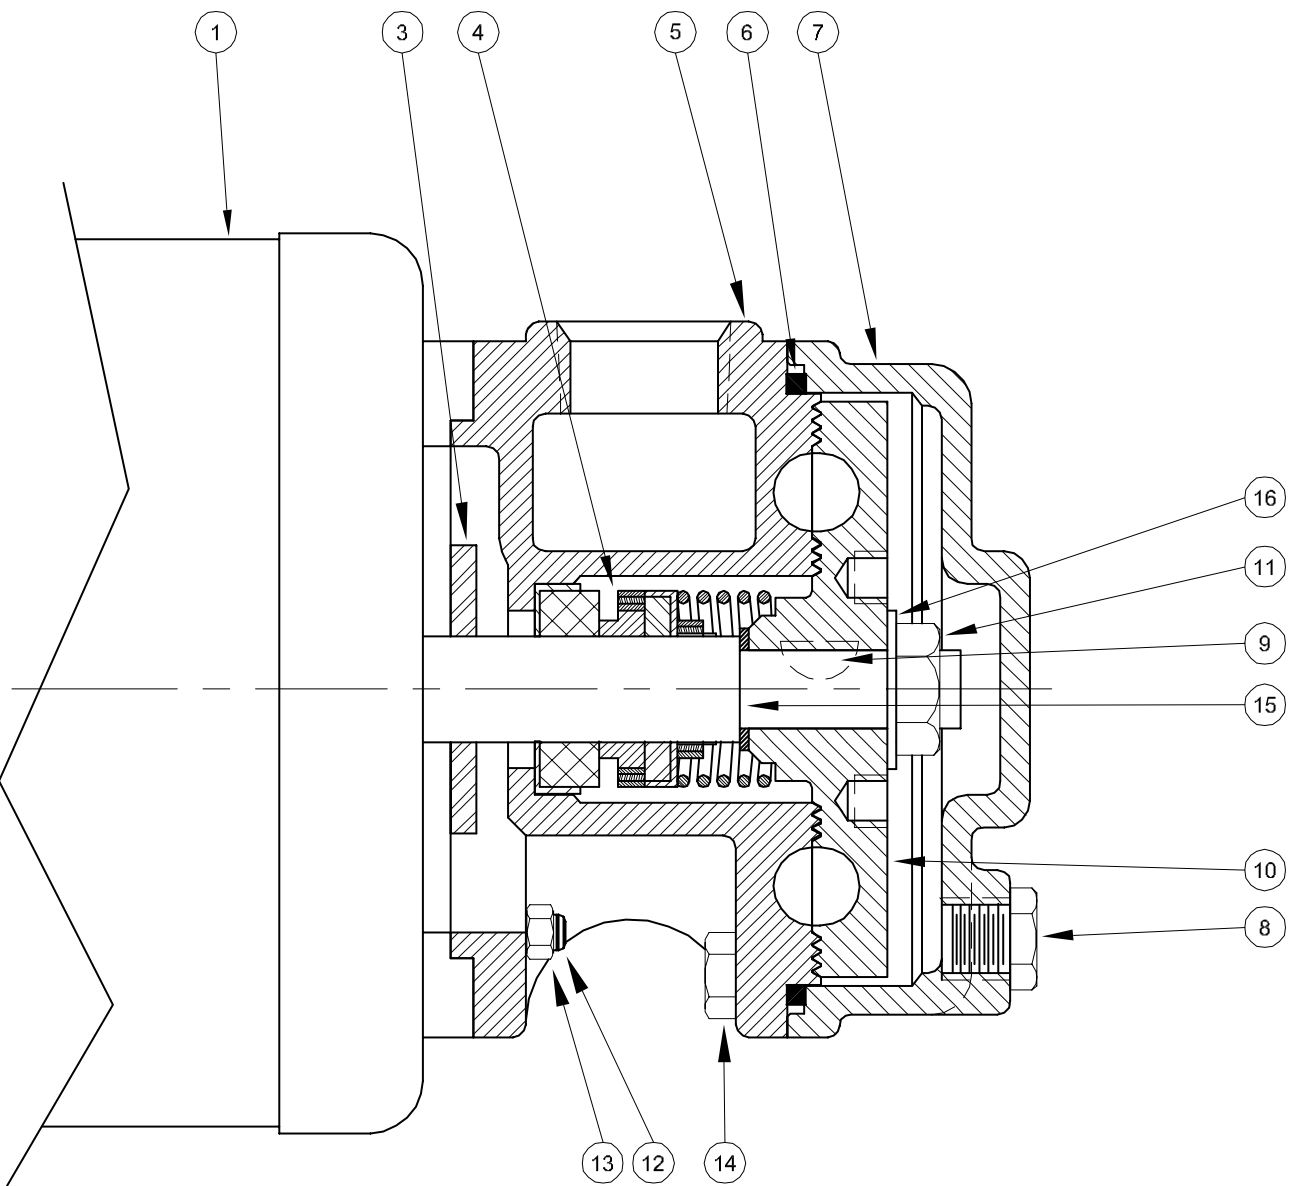

*Turbines - Close Coupled*

SYMBOL NUMBER	PART NUMBER	QTY	DESCRIPTION
10	SA21723-6-1	1	Impeller
11	21725	1	Locknut, Impeller
12	21729	4	Stud
13	21730	4	Nut
14	08169	4	Cap Screw
15	22897	1	Washer
16	23037	1	Washer

SYMBOL NUMBER	PART NUMBER	QTY	DESCRIPTION
1	21765 21933	1 1	Motor, 1/3HP - 115 Volt, 1 Phase Motor, 1/3HP - 230 Volt, 1 Phase
3	03520	1	Slinger Washer
4	21727 21914	1 1	Mechanical Seal - Buna-N Mechanical Seal - Viton
5	21722-6	1	Raceway
6	21726 21913	1 1	Seal Ring - Buna-N Seal Ring - Viton
7	21724	1	Cover
8	01691-A	1	Plug, 1/8" NPT
9	21728	1	Shaft Key