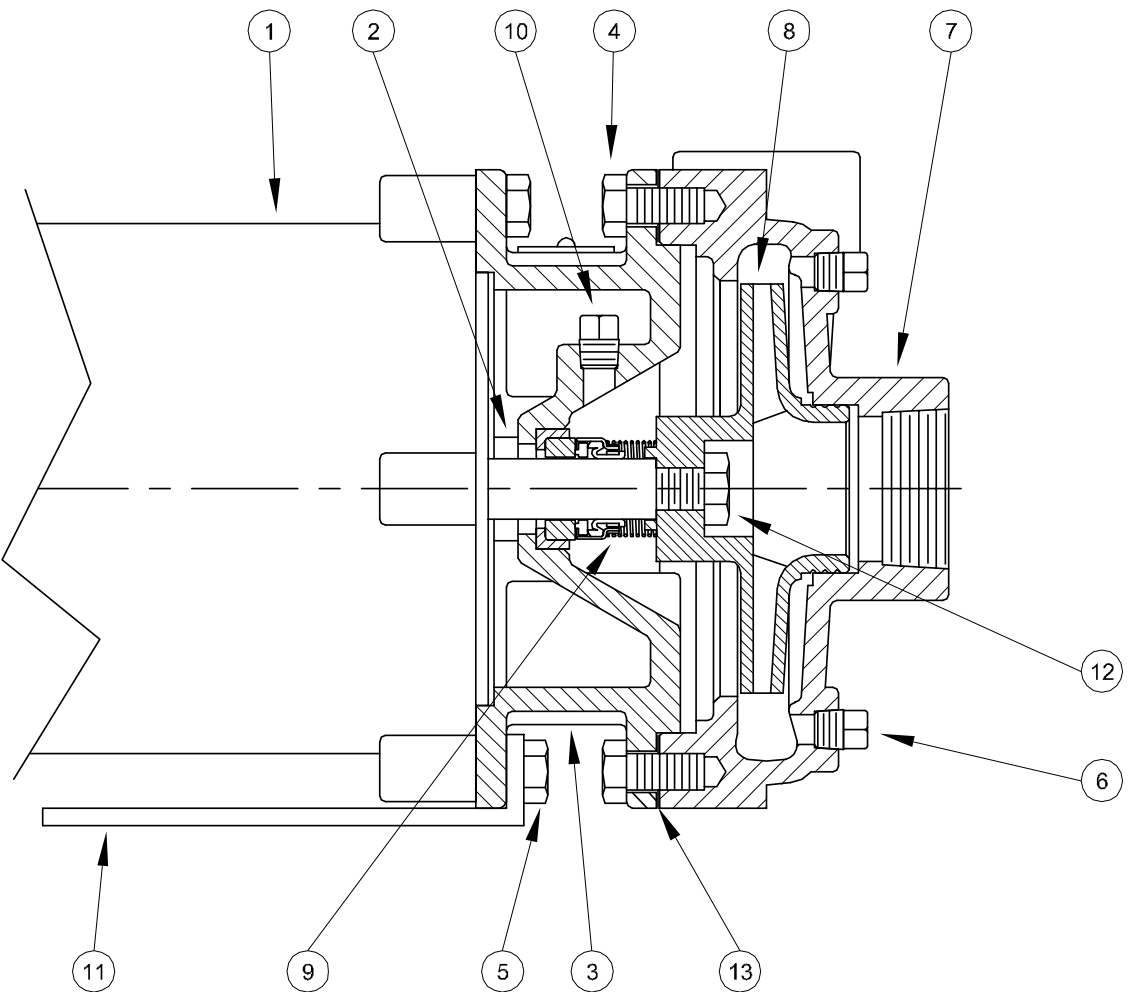

Centrifugals - Close Coupled

| 1 - MOTORS (All 56J Frame) | | | |
|---|----------------------------------|-------|-----|
| RPM & PHASE | PART NUMBER | HP | |
| OPEN DRIP PROOF | | | |
| 3500 RPM Single Phase (ODP) | 09581 | 1/3 | |
| | 09582 | 1/2 | |
| | 09625 | 3/4 | |
| | 09650 | 1 | |
| | 09675 | 1½ | |
| 3500 RPM Three Phase (ODP) | 09677 | 2 | |
| | 09661 | 1/3 | |
| | 09662 | 1/2 | |
| | 09652 | 3/4 | |
| 3500 RPM Three Phase (ODP) | 09653 | 1 | |
| | 09676 | 1½ | |
| | 09678 | 2 | |
| | TOTALLY ENCLOSED | | |
| 3500 RPM Single Phase (TENV / TEFC) | 09688 | 1/2 | |
| | 09690 | 3/4 | |
| | 09692 | 1 | |
| | 09774 | 1½ | |
| 3500 RPM Three Phase (TENV / TEFC) | 09827 | 2 | |
| | 09689 | 1/2 | |
| | 09691 | 3/4 | |
| | 09693 | 1 | |
| 3500 RPM Three Phase (TENV / TEFC) | 09758 | 1½ | |
| | 09829 | 2 | |
| | EXPLOSION PROOF | | |
| | 3500 RPM Single Phase (XP) | 20655 | 1/2 |
| 20513 | | 3/4 | |
| 20515 | | 1 | |
| 20517 | | 1½ | |
| 20519 | | 2 | |
| 3500 RPM Three Phase (XP) | 20656 | 1/2 | |
| | 20514 | 3/4 | |
| | 20516 | 1 | |
| | 20518 | 1½ | |
| | 20520 | 2 | |

| SYMBOL NUMBER | PART NUMBER | QTY | DESCRIPTION |
|---------------|-------------|-----|-----------------|
| 9 | 08514 | 1 | Mechanical Seal |
| 10 | 00158 | 1 | Pipe Plug 1/8" |
| 11 | 0115519 | 1 | Base |
| 12 | 20459 | 1 | Nut |
| 13 | 0115516 | 1 | Case Gasket |