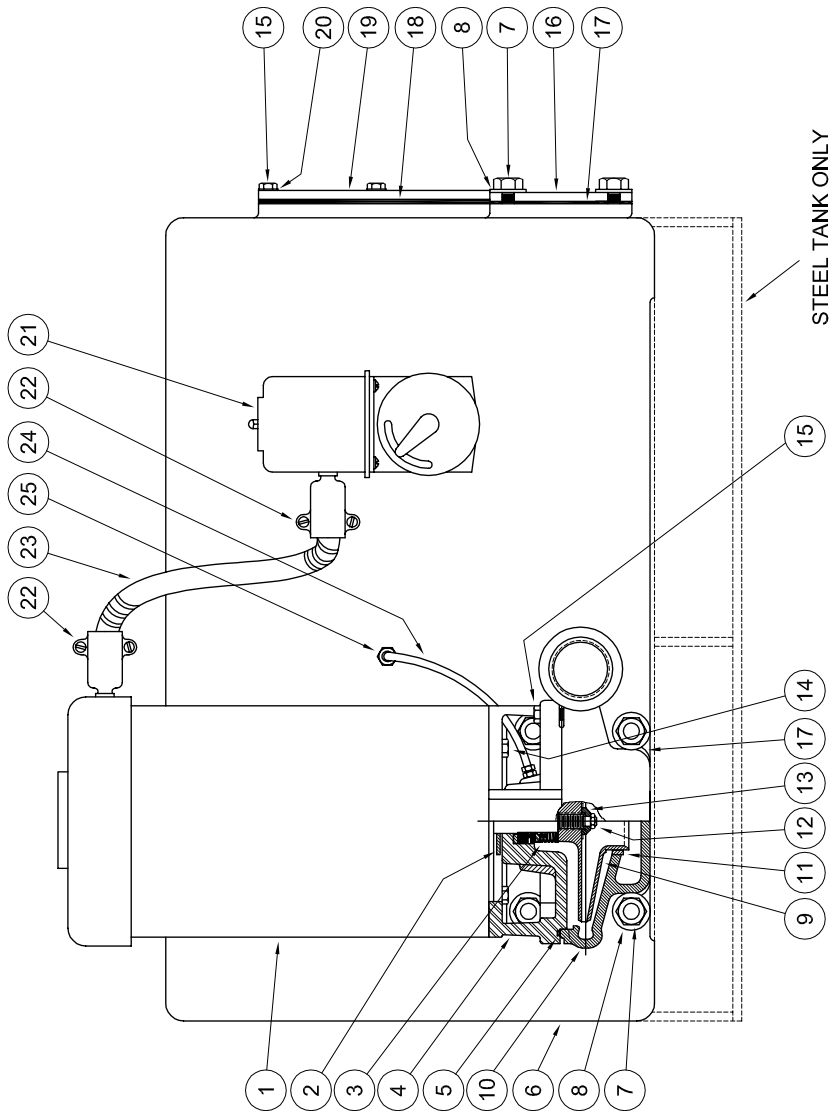

Condensate Return Systems

1 - MOTORS (All 56J Frame)		HP
RPM & PHASE	PART NUMBER	
OPEN DRIP PROOF		
3500 RPM Single Phase (ODP)	09581	1/3
	09582	1/2
	09625	3/4
	09650	1
	09675	1½
	09677	2
09737	3	
3500 RPM Three Phase (ODP)	09661	1/3
	09662	1/2
	09652	3/4
	09653	1
	09676	1½
	09678	2
09738	3	
TOTALLY ENCLOSED		
3500 RPM Single Phase (TENV / TEFC)	09688	1/2
	09690	3/4
	09692	1
	09774	1½
09827	2	
3500 RPM Three Phase (TENV / TEFC)	09689	1/2
	09691	3/4
	09693	1
	09758	1½
	09829	2
21697	3	
EXPLOSION PROOF		
3500 RPM Single Phase (XP)	20655	1/2
	20513	3/4
	20515	1
	20517	1½
20519	2	
3500 RPM Three Phase (XP)	20656	1/2
	20514	3/4
	20516	1
	20518	1½
	20520	2
09909	3