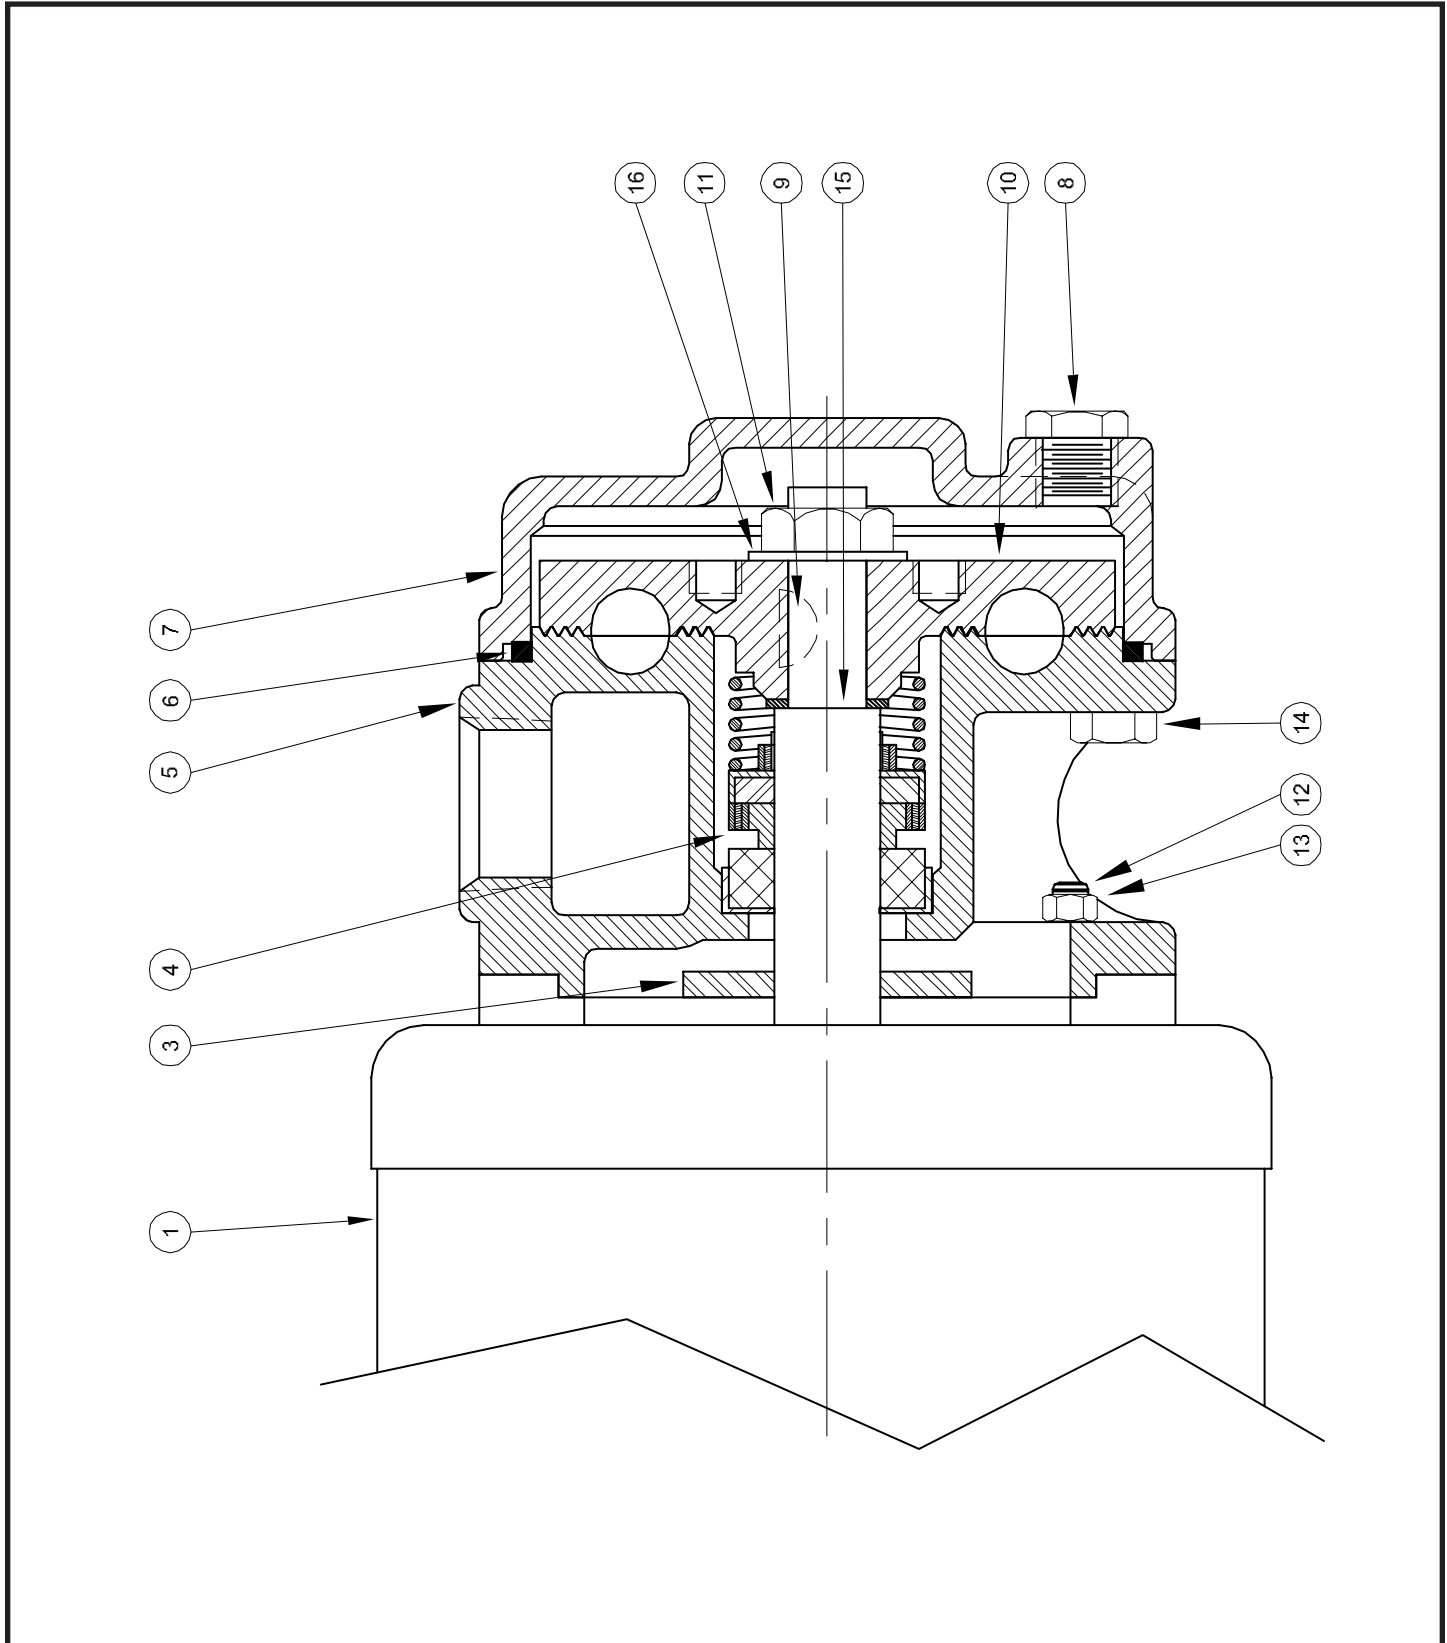

Turbines - Close Coupled

SYMBOL NUMBER	PART NUMBER	QTY	DESCRIPTION
10	SA21723-6-1	1	Impeller
11	21725	1	Locknut, Impeller
12	21729	4	Stud
13	21730	4	Nut
14	08169	4	Cap Screw
15	22897	1	Washer
16	23037	1	Washer

SYMBOL NUMBER	PART NUMBER	QTY	DESCRIPTION
1	21765 21933	1 1	Motor, 1/3HP - 115 Volt, 1 Phase Motor, 1/3HP - 230 Volt, 1 Phase
3	03520	1	Slinger Washer
4	21727 21914	1 1	Mechanical Seal - Buna-N Mechanical Seal - Viton
5	21722-6	1	Raceway
6	21726 21913	1 1	Seal Ring - Buna-N Seal Ring - Viton
7	21724	1	Cover
8	01691-A	1	Plug, 1/8" NPT
9	21728	1	Shaft Key