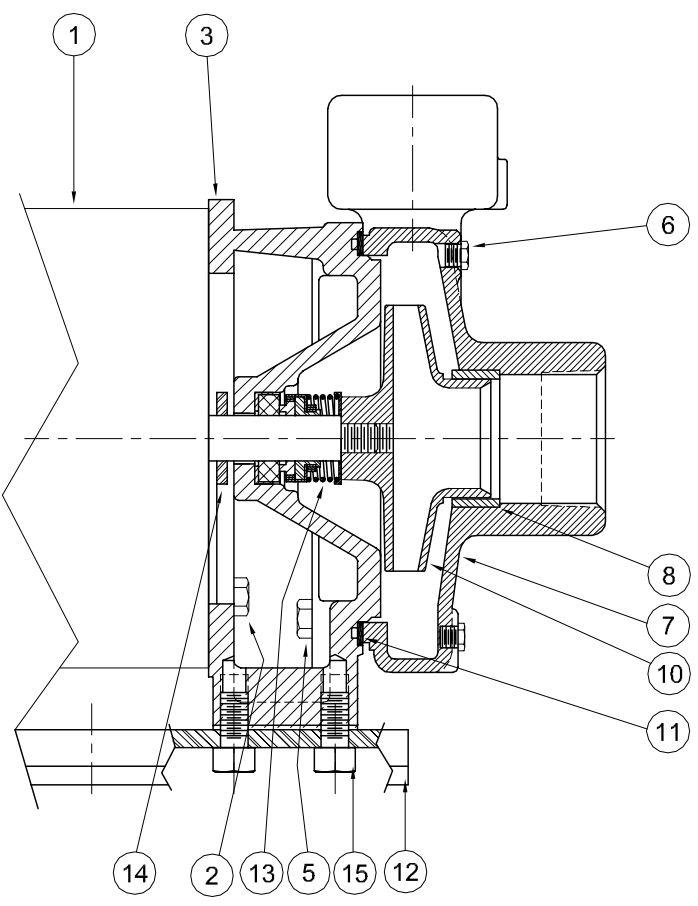

Centrifugals - Close Coupled

1 - MOTORS (All 56J Frame)			
RPM & PHASE	PART NUMBER	HP	
OPEN DRIP PROOF			
3500 RPM Single Phase (ODP)	09581	1/3	
	09582	1/2	
	09625	3/4	
	09650	1	
	09675	1½	
	09677	2	
3500 RPM Three Phase (ODP)	09737	3	
	09661	1/3	
	09662	1/2	
	09652	3/4	
	09653	1	
	09676	1½	
3500 RPM Three Phase (ODP)	09678	2	
	09738	3	
	TOTALLY ENCLOSED		
	3500 RPM Single Phase (TENV / TEFC)	09688	1/2
		09690	3/4
		09692	1
09774		1½	
3500 RPM Three Phase (TENV / TEFC)	09827	2	
	09689	1/2	
	09691	3/4	
	09693	1	
	09758	1½	
3500 RPM Three Phase (TENV / TEFC)	09829	2	
	21697	3	
	EXPLOSION PROOF		
	3500 RPM Single Phase (XP)	20655	1/2
20513		3/4	
20515		1	
20517		1½	
20519		2	
3500 RPM Three Phase (XP)	20656	1/2	
	20514	3/4	
	20516	1	
	20518	1½	
	20520	2	
09909	3		

SECTION CCCP
PAGE 20
DATE 2/05

A Crane Co. Company

PUMPS & SYSTEMS

USA: (937) 778-8947 • Canada: (905) 457-6223 • International: (937) 615-3598