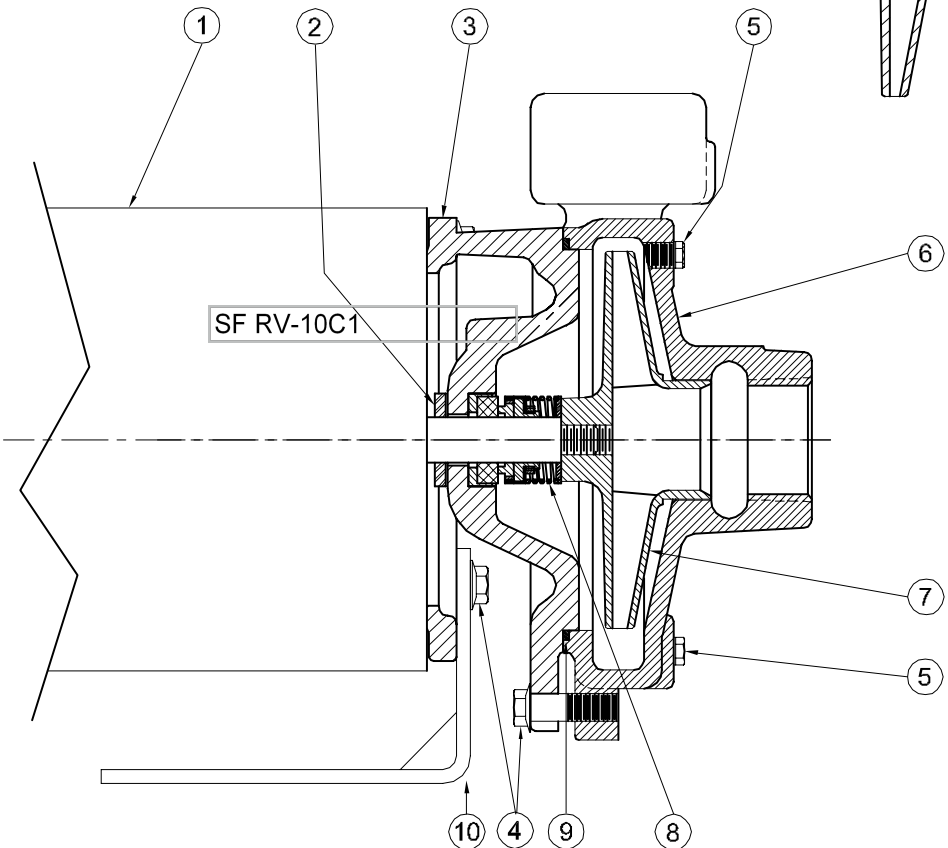

Centrifugals - Close Coupled

1 - MOTORS (All 56J Frame)			
RPM & PHASE	PART NUMBER	HP	
OPEN DRIP PROOF			
3500 RPM Single Phase (ODP)	09581	1/3	
	09582	1/2	
	09625	3/4	
	09650	1	
	09675	1½	
	09677	2	
3500 RPM Three Phase (ODP)	09737	3	
	09661	1/3	
	09662	1/2	
	09652	3/4	
	09653	1	
	09676	1½	
3500 RPM Three Phase (ODP)	09678	2	
	09738	3	
	TOTALLY ENCLOSED		
	3500 RPM Single Phase (TENV / TEFC)	09688	1/2
		09690	3/4
		09692	1
09774		1½	
3500 RPM Three Phase (TENV / TEFC)	09827	2	
	09689	1/2	
	09691	3/4	
	09693	1	
3500 RPM Three Phase (TENV / TEFC)	09758	1½	
	09829	2	
	21697	3	
	EXPLOSION PROOF		
3500 RPM Single Phase (XP)	20655	1/2	
	20513	3/4	
	20515	1	
	20517	1½	
	20519	2	
3500 RPM Three Phase (XP)	20656	1/2	
	20514	3/4	
	20516	1	
	20518	1½	
	20520	2	
9909	3		

SYMBOL NUMBER	PART NUMBER	QTY	DESCRIPTION
8	08514 09762 20764-C	1 1 1	Mechanical Seal - Buna-N Mechanical Seal - Viton Mechanical Seal - EPT**
9	GA5-1-1/4 SERIES		
	21333	1	O-Ring - Buna-N (Std)
	21546	1	O-Ring - Viton
	22058	1	O-Ring - Teflon
	22132	1	O-Ring - EPT**
	GA6-1-1/4 SERIES		
	22021	1	O-Ring - Buna-N (Std)
	22020	1	O-Ring - Viton
	22102	1	O-Ring - Teflon
	22133	1	O-Ring - EPT**
10	22751	1	Bracket
12	21182	1	Machine Screw 1/4-28 UNFX x 1/2"
13	21181-C	1	Washer - Bronze
DIFFERING PARTS FOR ALL BRONZE CONSTRUCTION			
3	22752-A	1	Adapter - Bronze - GA5-1¼AB
	22754-A	1	Adapter - Bronze - GA6-1¼AB
5	01691-A	2	Plug 1/8" Bronze
6	22766-A	1	Casing - Bronze - GA5 -1¼AB
	22767-A	1	Casing - Bronze - GA6-1¼AB
DIFFERING PARTS FOR ALL IRON CONSTRUCTION			
5	00158	2	Plug, 1/8-27 NPT
7	09680-C	1	Impeller - Iron*
13	21181-A	1	Washer - SS