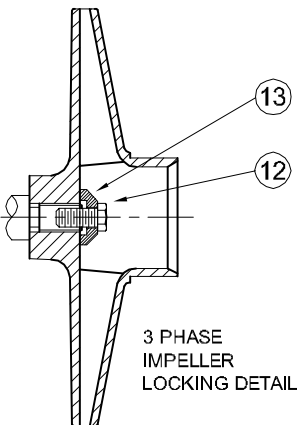

Centrifugals - Close Coupled

1 - MOTORS (All 56J Frame)			
RPM & PHASE	PART NUMBER	HP	
OPEN DRIP PROOF			
3500 RPM Single Phase (ODP)	09581	1/3	
	09582	1/2	
	09625	3/4	
	09650	1	
	09675	1½	
	09677	2	
3500 RPM Three Phase (ODP)	09737	3	
	09661	1/3	
	09662	1/2	
	09652	3/4	
	09653	1	
	09676	1½	
3500 RPM Three Phase (ODP)	09678	2	
	09738	3	
	TOTALLY ENCLOSED		
	3500 RPM Single Phase (TENV / TEFC)	09688	1/2
		09690	3/4
		09692	1
09774		1½	
3500 RPM Three Phase (TENV / TEFC)	09827	2	
	09689	1/2	
	09691	3/4	
	09693	1	
3500 RPM Three Phase (TENV / TEFC)	09758	1½	
	09829	2	
	21697	3	
	EXPLOSION PROOF		
3500 RPM Single Phase (XP)	20655	1/2	
	20513	3/4	
	20515	1	
	20517	1½	
	20519	2	
3500 RPM Three Phase (XP)	20656	1/2	
	20514	3/4	
	20516	1	
	20518	1½	
	20520	2	
9909	3