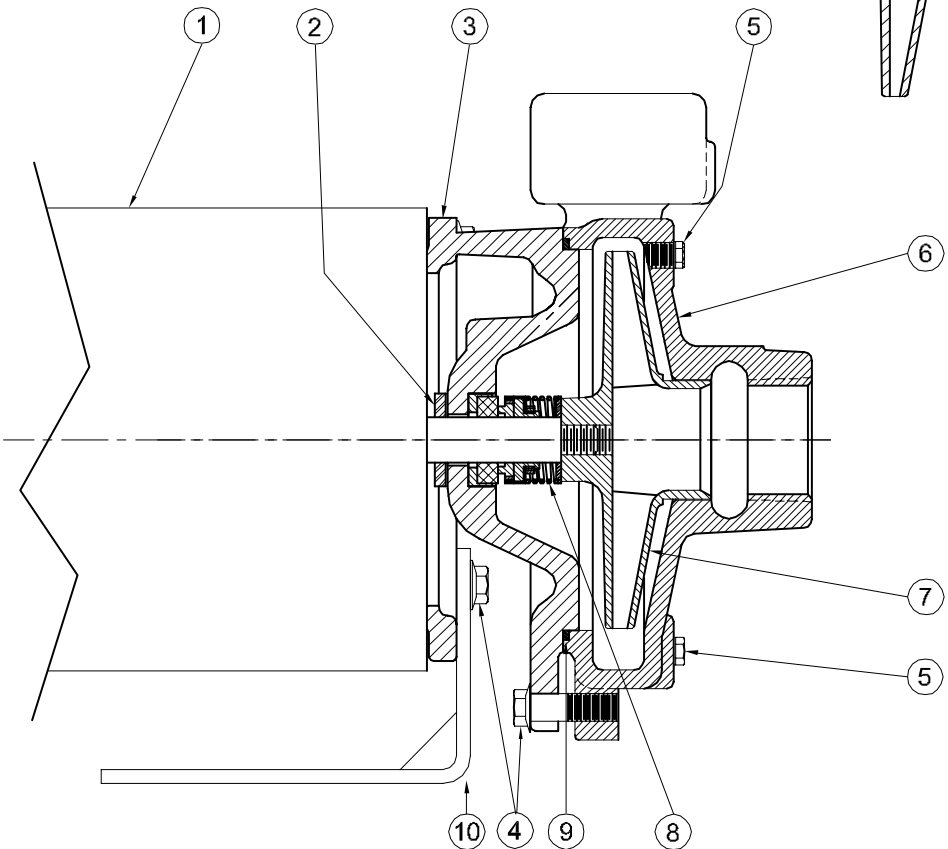

Centrifugals - Close Coupled

1 - MOTORS (All 56J Frame)			
RPM & PHASE	PART NUMBER	HP	
OPEN DRIP PROOF			
3500 RPM Single Phase (ODP)	09581	1/3	
	09582	1/2	
	09625	3/4	
	09650	1	
	09675	1½	
	09677	2	
3500 RPM Three Phase (ODP)	09737	3	
	09661	1/3	
	09662	1/2	
	09652	3/4	
	09653	1	
	09676	1½	
3500 RPM Single Phase (TENV / TEFC)	09678	2	
	09738	3	
	TOTALLY ENCLOSED		
	3500 RPM Single Phase (TENV / TEFC)	09688	1/2
		09690	3/4
		09692	1
09774		1½	
3500 RPM Three Phase (TENV / TEFC)	09827	2	
	09689	1/2	
	09691	3/4	
	09693	1	
3500 RPM Single Phase (XP)	09758	1½	
	09829	2	
	21697	3	
	EXPLOSION PROOF		
3500 RPM Single Phase (XP)	20655	1/2	
	20513	3/4	
	20515	1	
	20517	1½	
3500 RPM Three Phase (XP)	20519	2	
	20656	1/2	
	20514	3/4	
	20516	1	
3500 RPM Single Phase (XP)	20518	1½	
	20520	2	
	9909	3	

SYMBOL NUMBER	PART NUMBER	QTY	DESCRIPTION
8	08514 09762 20764-C	1 1 1	Mechanical Seal - Buna-N Mechanical Seal - Viton Mechanical Seal - EPT**
9	GA5-1-1/4 SERIES		
	21333	1	O-Ring - Buna-N (Std)
	21546	1	O-Ring - Viton
	22058	1	O-Ring - Teflon
	22132	1	O-Ring - EPT**
	GA6-1-1/4 SERIES		
	22021	1	O-Ring - Buna-N (Std)
	22020	1	O-Ring - Viton
	22102	1	O-Ring - Teflon
	22133	1	O-Ring - EPT**
10	22751	1	Bracket
12	21182	1	Machine Screw 1/4-28 UNFX x 1/2"
13	21181-C	1	Washer - Bronze
DIFFERING PARTS FOR ALL BRONZE CONSTRUCTION			
3	22752-A	1	Adapter - Bronze - GA5-1¼AB
	22754-A	1	Adapter - Bronze - GA6-1¼AB
5	01691-A	2	Plug 1/8" Bronze
6	22766-A	1	Casing - Bronze - GA5 -1¼AB
	22767-A	1	Casing - Bronze - GA6-1¼AB
DIFFERING PARTS FOR ALL IRON CONSTRUCTION			
5	00158	2	Plug, 1/8-27 NPT
7	09680-C	1	Impeller - Iron*
13	21181-A	1	Washer - SS