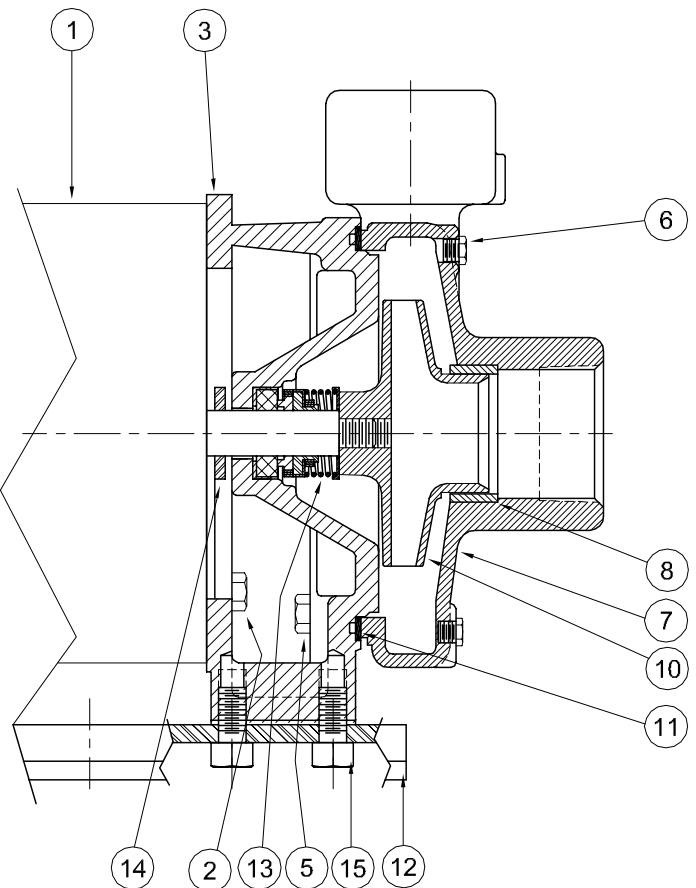

Centrifugals - Close Coupled

1 - MOTORS (All 56J Frame)			
RPM & PHASE	PART NUMBER	HP	
OPEN DRIP PROOF			
3500 RPM Single Phase (ODP)	09581	1/3	
	09582	1/2	
	09625	3/4	
	09650	1	
	09675	1½	
	09677	2	
3500 RPM Three Phase (ODP)	09737	3	
	09661	1/3	
	09662	1/2	
	09652	3/4	
	09653	1	
	09676	1½	
3500 RPM Three Phase (ODP)	09678	2	
	09738	3	
	TOTALLY ENCLOSED		
	3500 RPM Single Phase (TENV / TEFC)	09688	1/2
		09690	3/4
		09692	1
09774		1½	
3500 RPM Three Phase (TENV / TEFC)	09827	2	
	09689	1/2	
	09691	3/4	
	09693	1	
	09758	1½	
3500 RPM Three Phase (TENV / TEFC)	09829	2	
	21697	3	
	EXPLOSION PROOF		
	3500 RPM Single Phase (XP)	20655	1/2
20513		3/4	
20515		1	
20517		1½	
20519		2	
3500 RPM Three Phase (XP)	20656	1/2	
	20514	3/4	
	20516	1	
	20518	1½	
	20520	2	
09909	3		

SECTION CCCP
PAGE 20
DATE 2/05

A Crane Co. Company

PUMPS & SYSTEMS

USA: (937) 778-8947 • Canada: (905) 457-6223 • International: (937) 615-3598