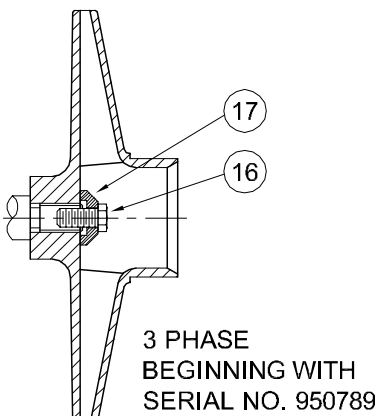

Centrifugals - Close Coupled

1 - MOTORS (All 56J Frame)			
RPM & PHASE	PART NUMBER	HP	
OPEN DRIP PROOF			
3500 RPM Single Phase (ODP)	09581	1/3	
	09582	1/2	
	09625	3/4	
	09650	1	
	09675	1½	
	09677	2	
3500 RPM Three Phase (ODP)	09737	3	
	09661	1/3	
	09662	1/2	
	09652	3/4	
	09653	1	
	09676	1½	
3500 RPM Three Phase (ODP)	09678	2	
	09738	3	
	TOTALLY ENCLOSED		
	3500 RPM Single Phase (TENV / TEFC)	09688	1/2
		09690	3/4
		09692	1
09774		1½	
3500 RPM Three Phase (TENV / TEFC)	09827	2	
	09689	1/2	
	09691	3/4	
	09693	1	
	09758	1½	
3500 RPM Three Phase (TENV / TEFC)	09829	2	
	21697	3	
	EXPLOSION PROOF		
	3500 RPM Single Phase (XP)	20655	1/2
20513		3/4	
20515		1	
20517		1½	
20519		2	
3500 RPM Three Phase (XP)	20656	1/2	
	20514	3/4	
	20516	1	
	20518	1½	
	20520	2	
09909	3		

SECTION CCCP
PAGE 20
DATE 2/05

A Crane Co. Company

PUMPS & SYSTEMS

USA: (937) 778-8947 • Canada: (905) 457-6223 • International: (937) 615-3598