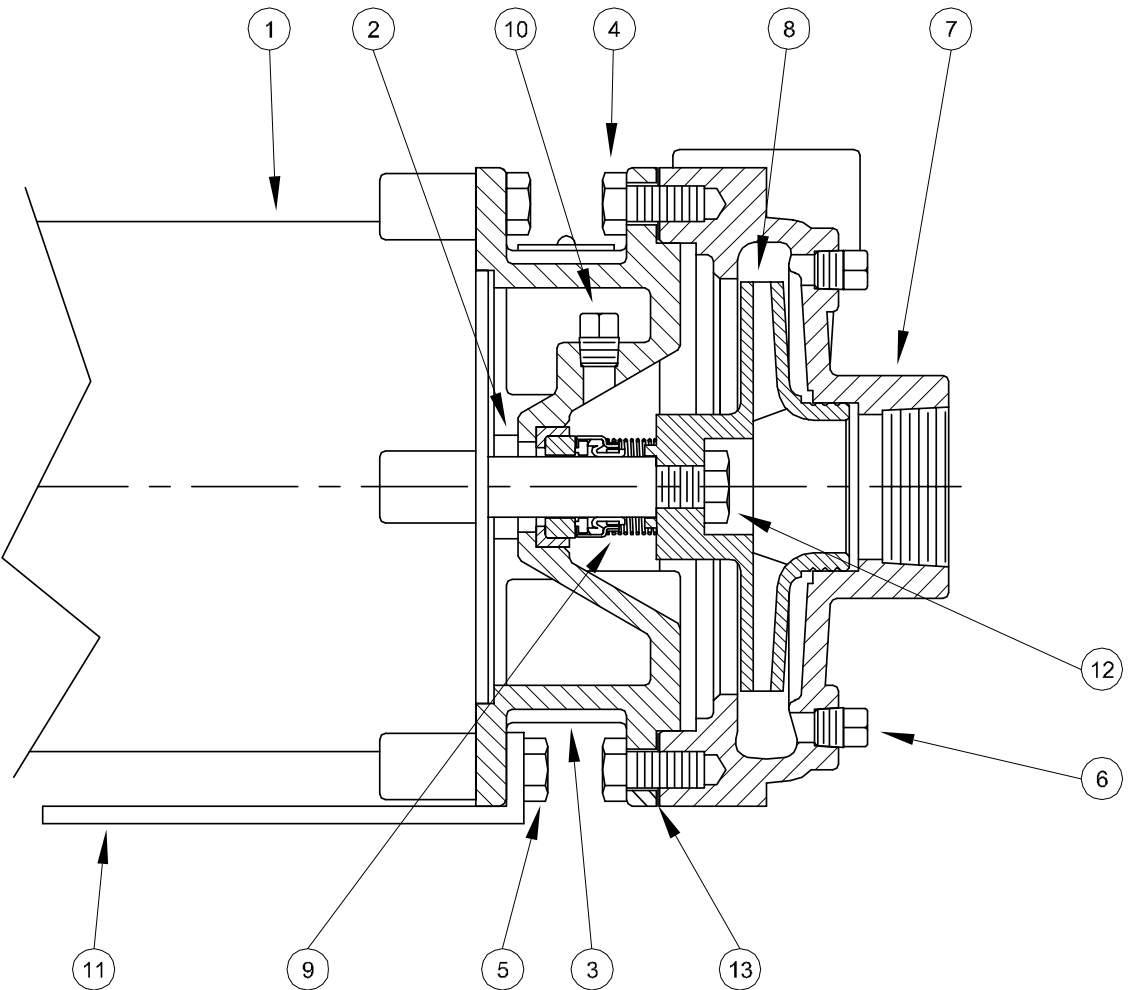

Centrifugals - Close Coupled

1 - MOTORS (All 56J Frame)			
RPM & PHASE	PART NUMBER	HP	
OPEN DRIP PROOF			
3500 RPM Single Phase (ODP)	09581	1/3	
	09582	1/2	
	09625	3/4	
	09650	1	
	09675	1½	
09677	2		
	09661	1/3	
3500 RPM Three Phase (ODP)	09662	1/2	
	09652	3/4	
	09653	1	
	09676	1½	
	09678	2	
		TOTALLY ENCLOSED	
3500 RPM Single Phase (TENV / TEFC)	09688	1/2	
	09690	3/4	
	09692	1	
	09774	1½	
	09827	2	
3500 RPM Three Phase (TENV / TEFC)	09689	1/2	
	09691	3/4	
	09693	1	
	09758	1½	
	09829	2	
EXPLOSION PROOF			
3500 RPM Single Phase (XP)	20655	1/2	
	20513	3/4	
	20515	1	
	20517	1½	
	20519	2	
3500 RPM Three Phase (XP)	20656	1/2	
	20514	3/4	
	20516	1	
	20518	1½	
	20520	2	

SECTION CCCP
PAGE 2
DATE 2/05

A Crane Co. Company

PUMPS & SYSTEMS

USA: (937) 778-8947 • Canada: (905) 457-6223 • International: (937) 615-3598

SYMBOL NUMBER	PART NUMBER	QTY	DESCRIPTION
9	08514	1	Mechanical Seal
10	00158	1	Pipe Plug 1/8"
11	0115519	1	Base
12	20459	1	Nut
13	0115516	1	Case Gasket