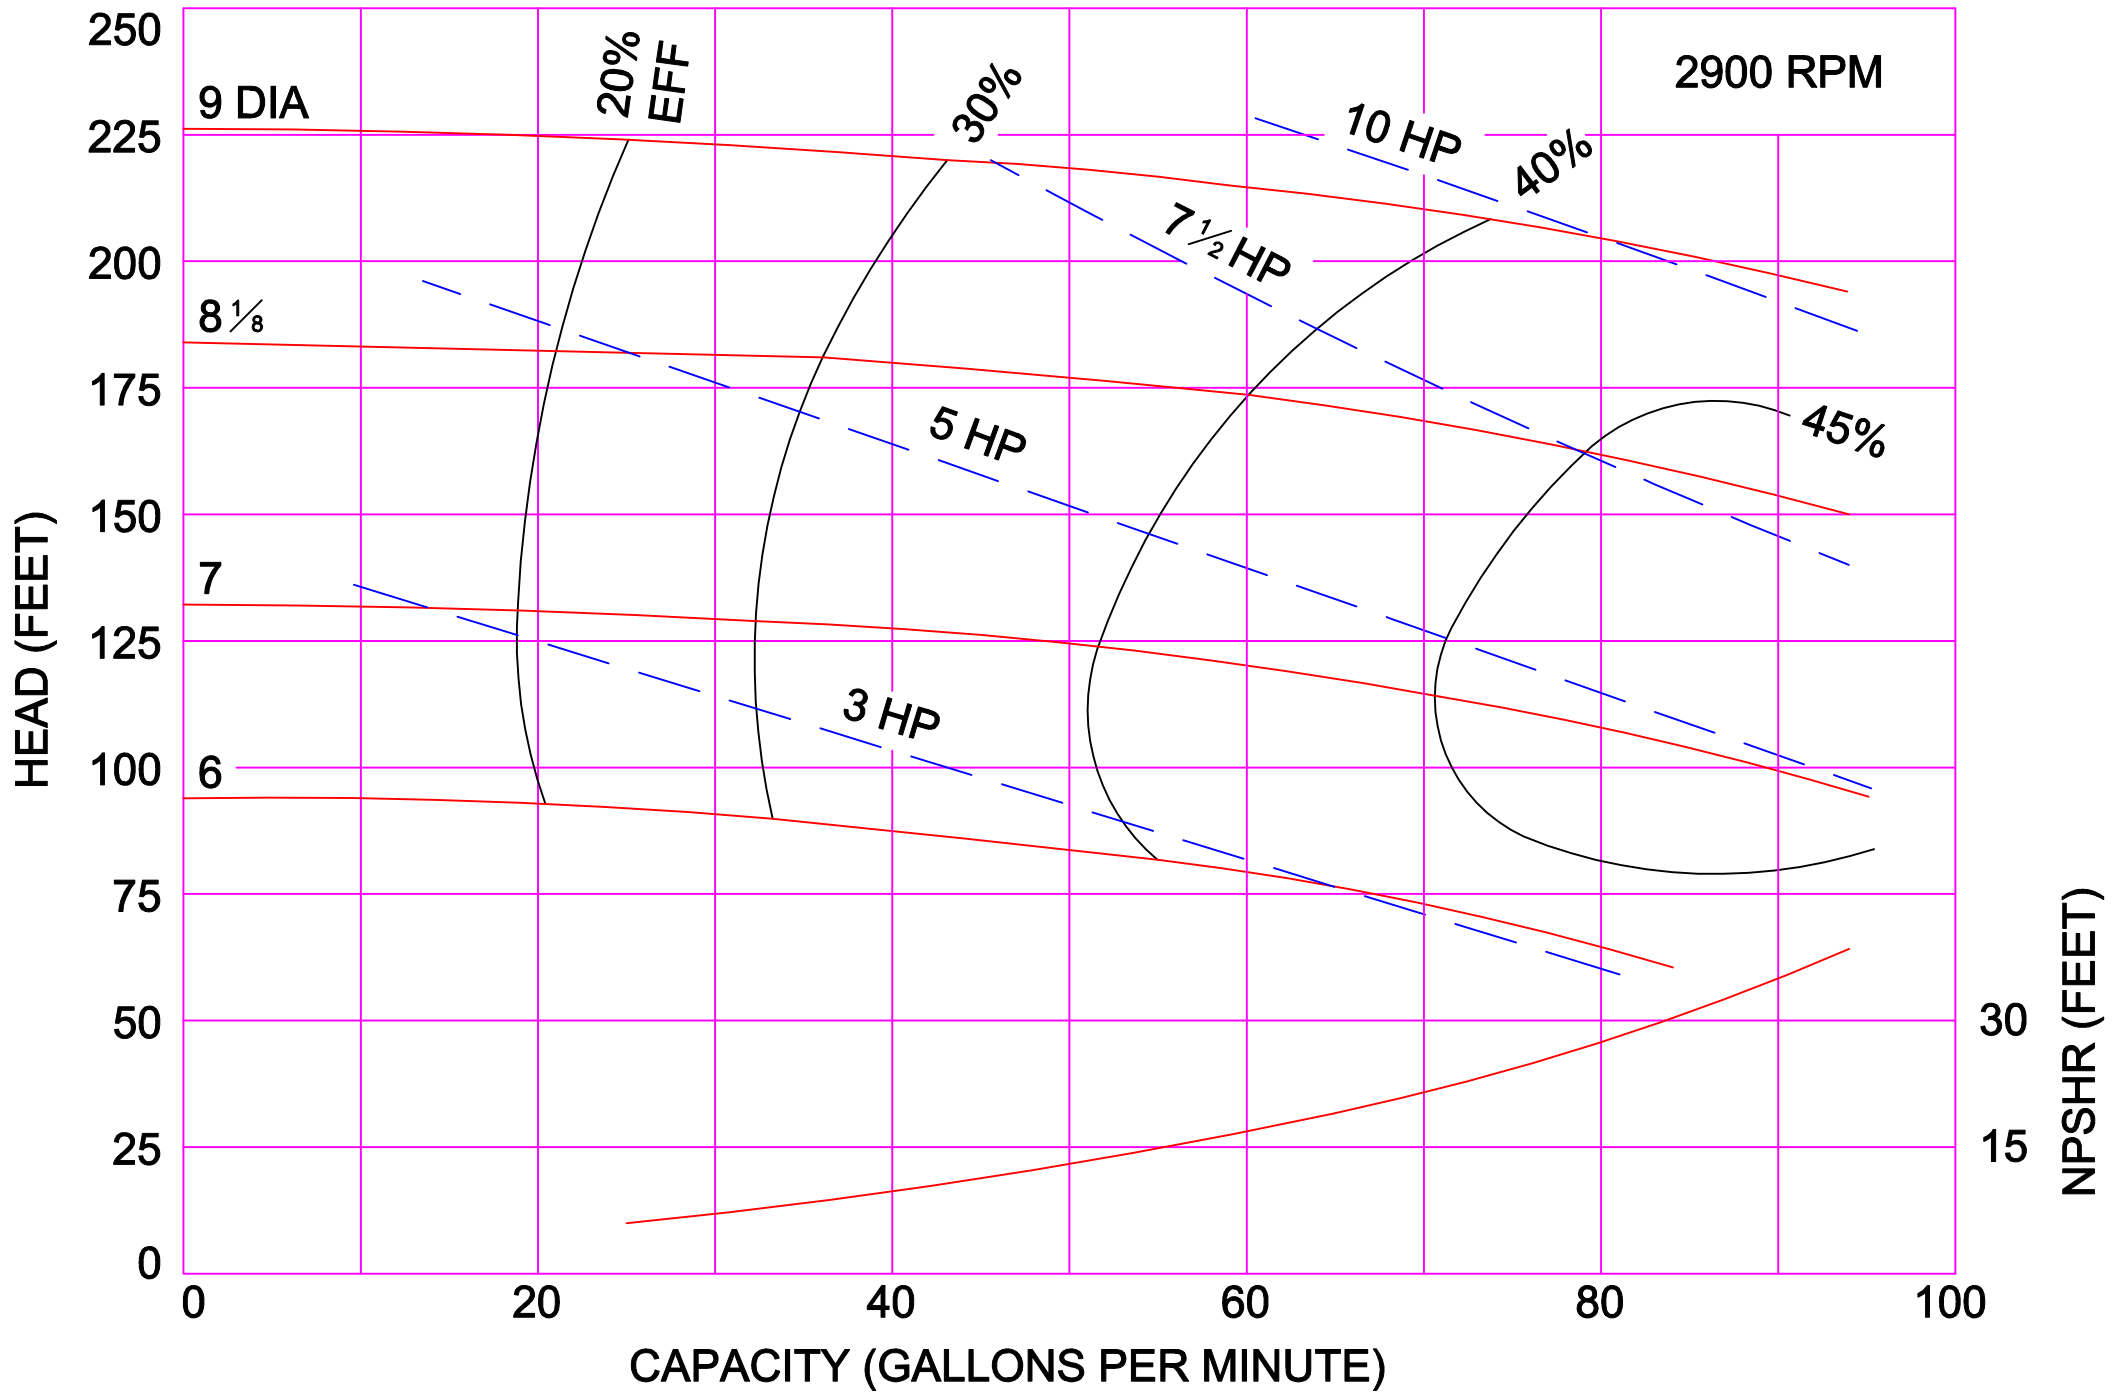

2900 RPM

AMPCO PUMPS COMPANY, INC.
E-SERIES 1½ x 1½

AMPCO PUMPS COMPANY, INC.
E-SERIES 2 x 1½

2900 RPM

AMPCO PUMPS COMPANY, INC.
E-SERIES 2 x 2

2900 RPM

2900 RPM

AMPCO PUMPS COMPANY, INC.
E-SERIES 4 x 3