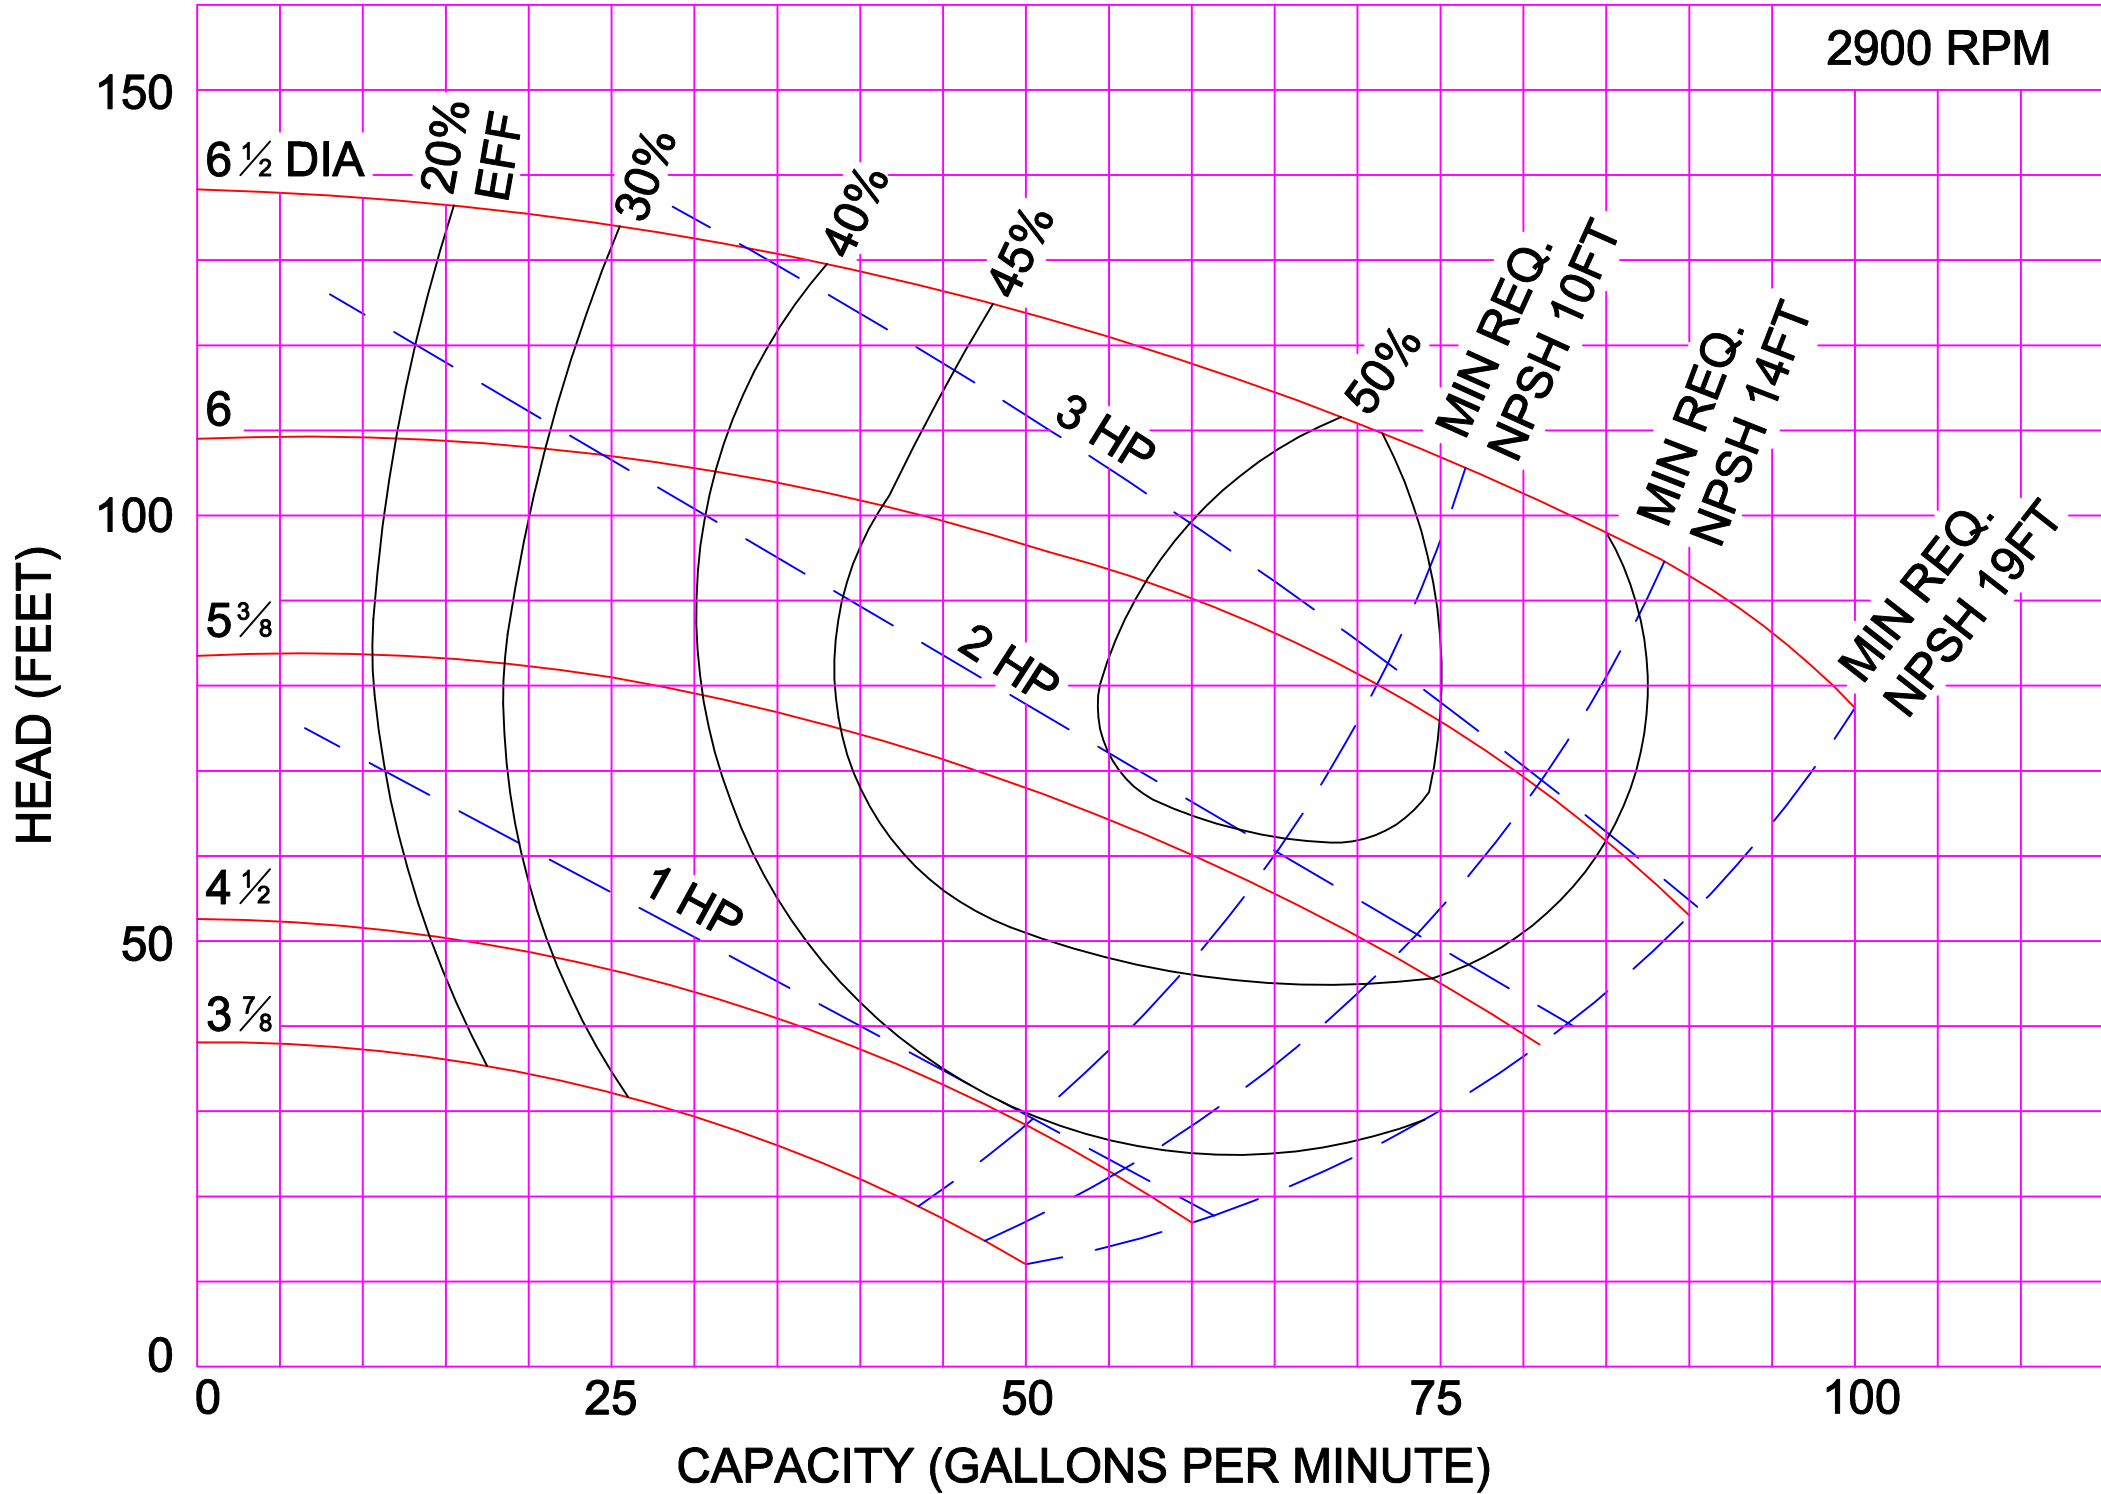

2900 RPM

AMPCO PUMPS COMPANY, INC.
E-SERIES 1½ x 1½

AMPCO PUMPS COMPANY, INC.
E-SERIES 2 x 1½

2900 RPM

AMPCO PUMPS COMPANY, INC.
E-SERIES 2 x 2

2900 RPM

2900 RPM

AMPCO PUMPS COMPANY, INC.
E-SERIES 4 x 3