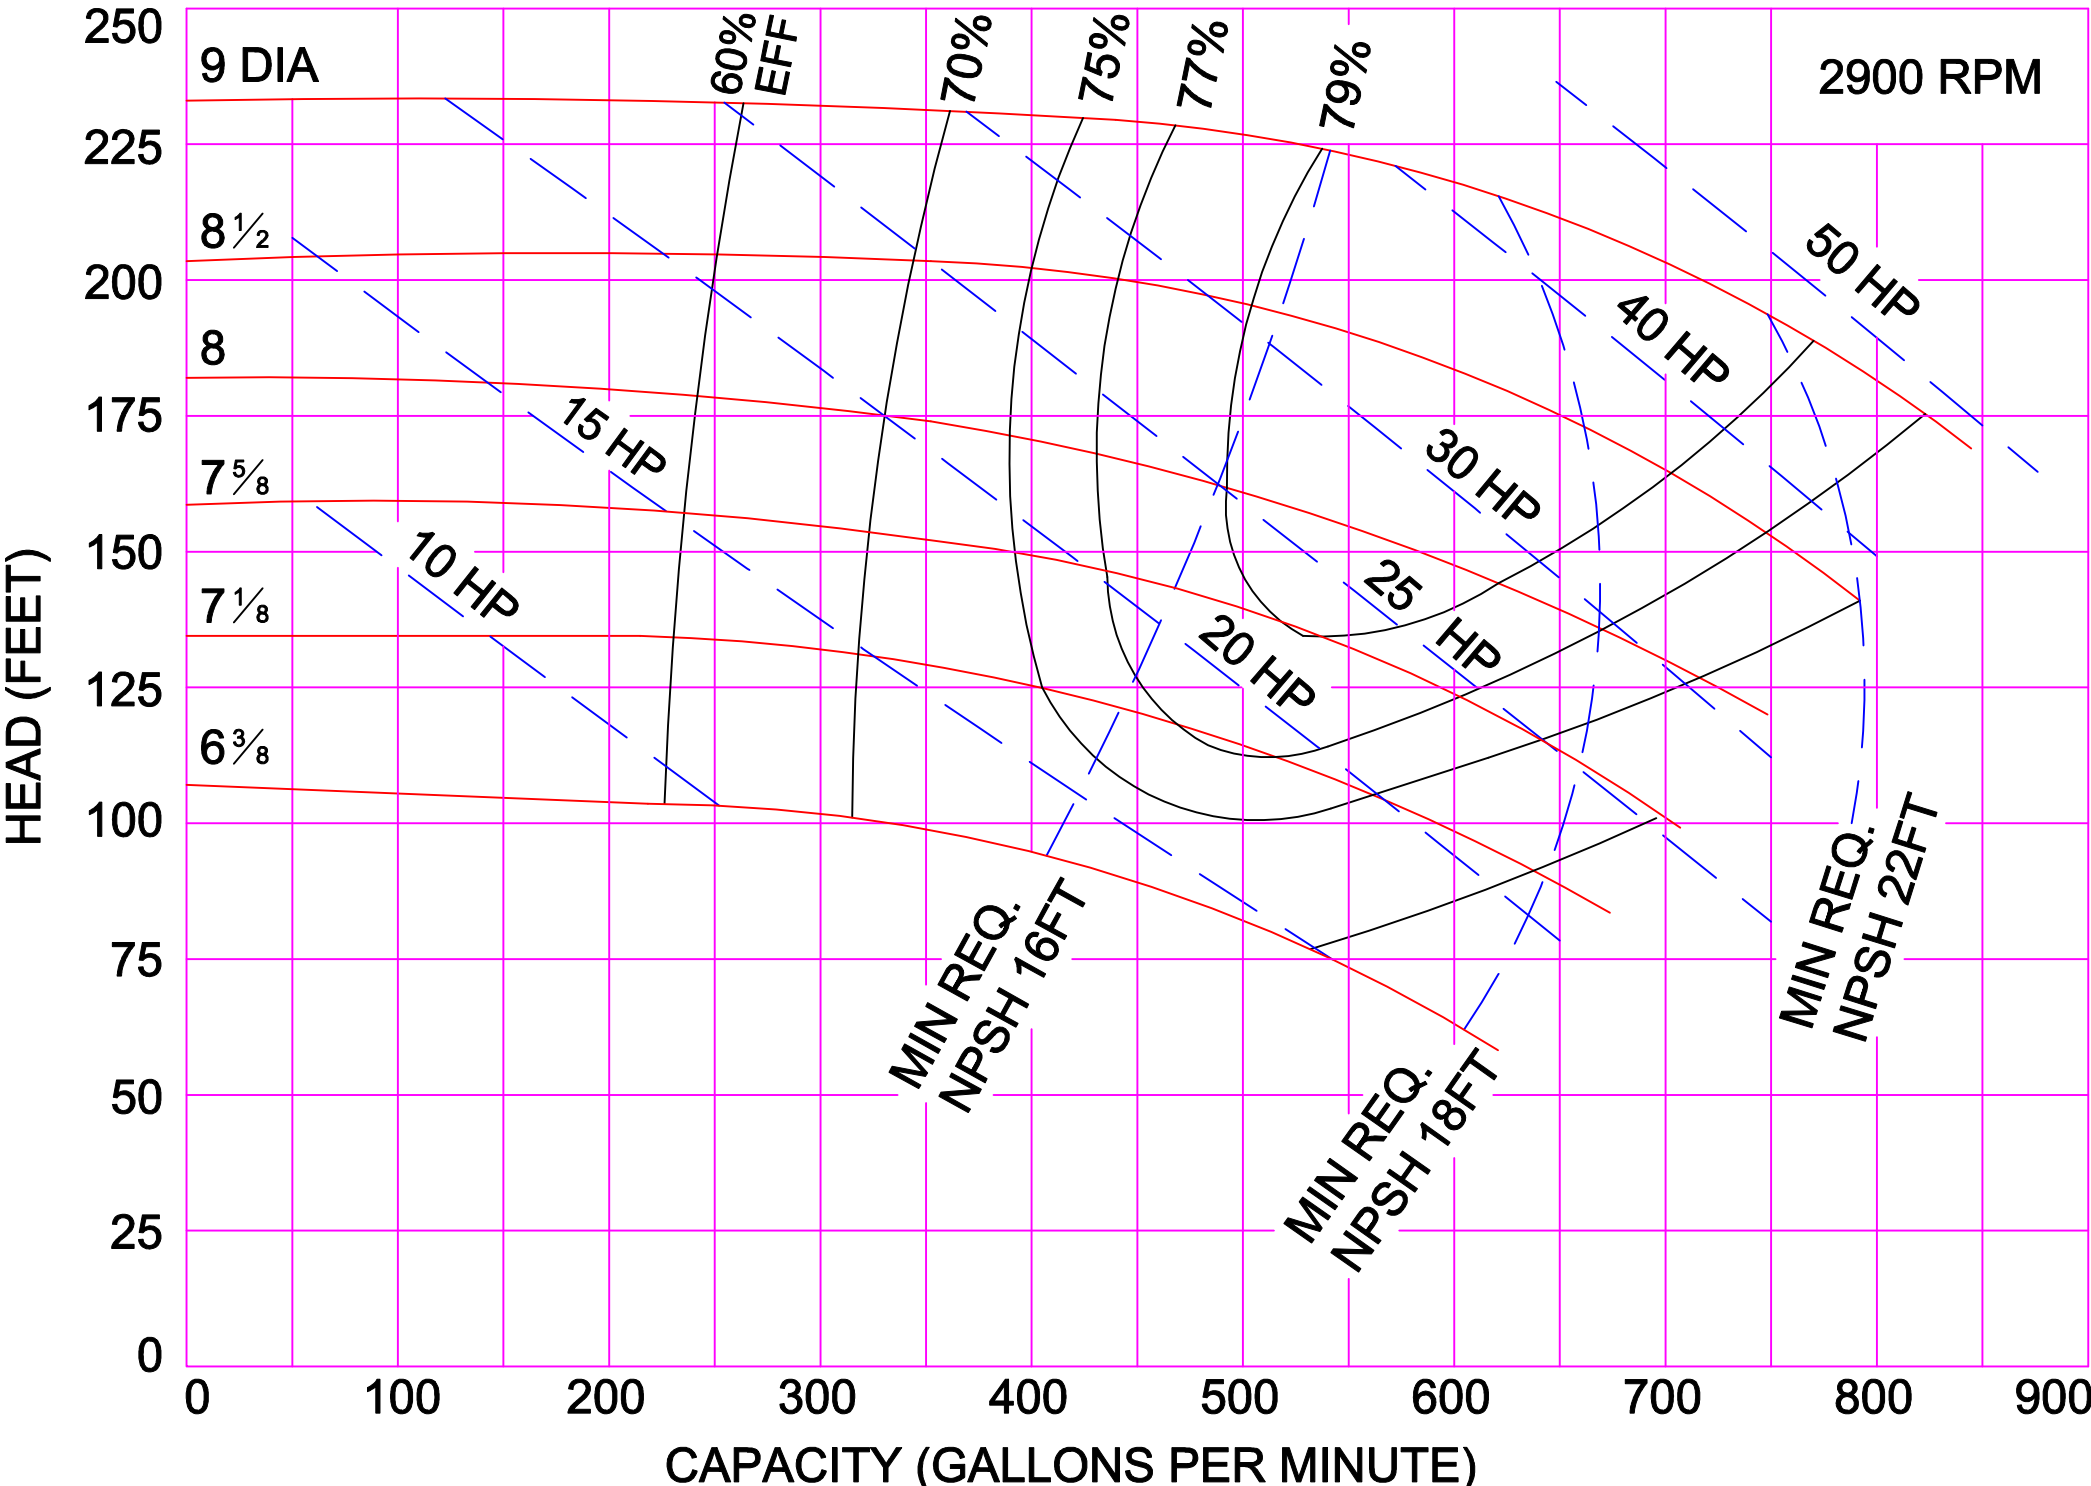

AMPCO PUMPS COMPANY, INC.
E-SERIES 4 x 3C