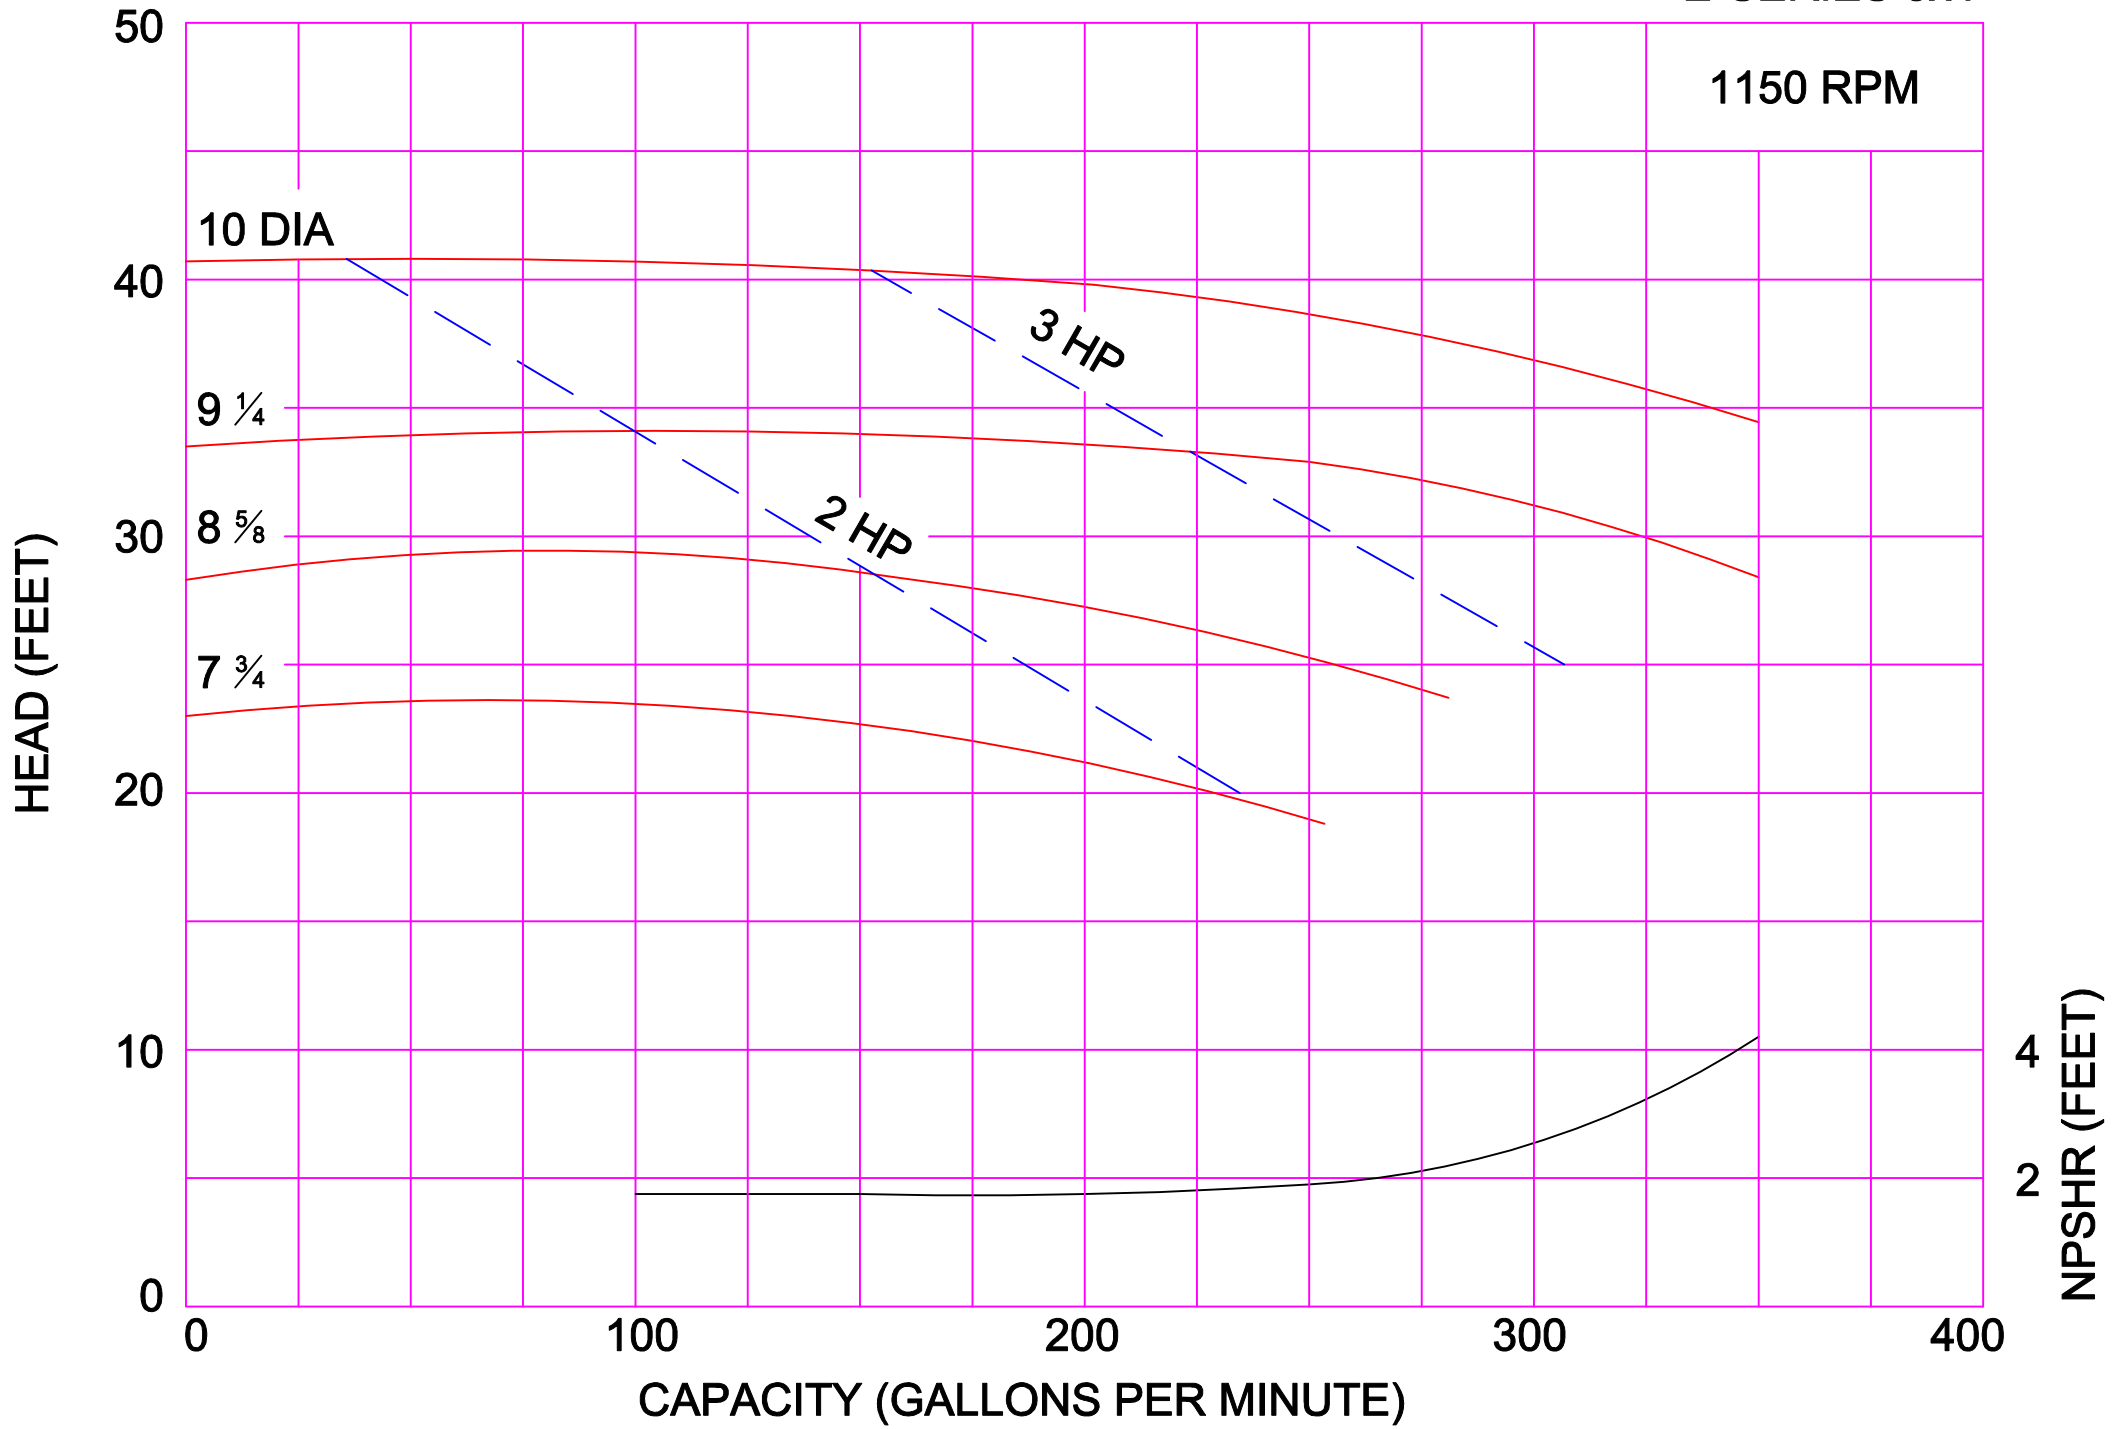

AMPCO PUMPS COMPANY, INC.
E-SERIES 5x4

1150 RPM