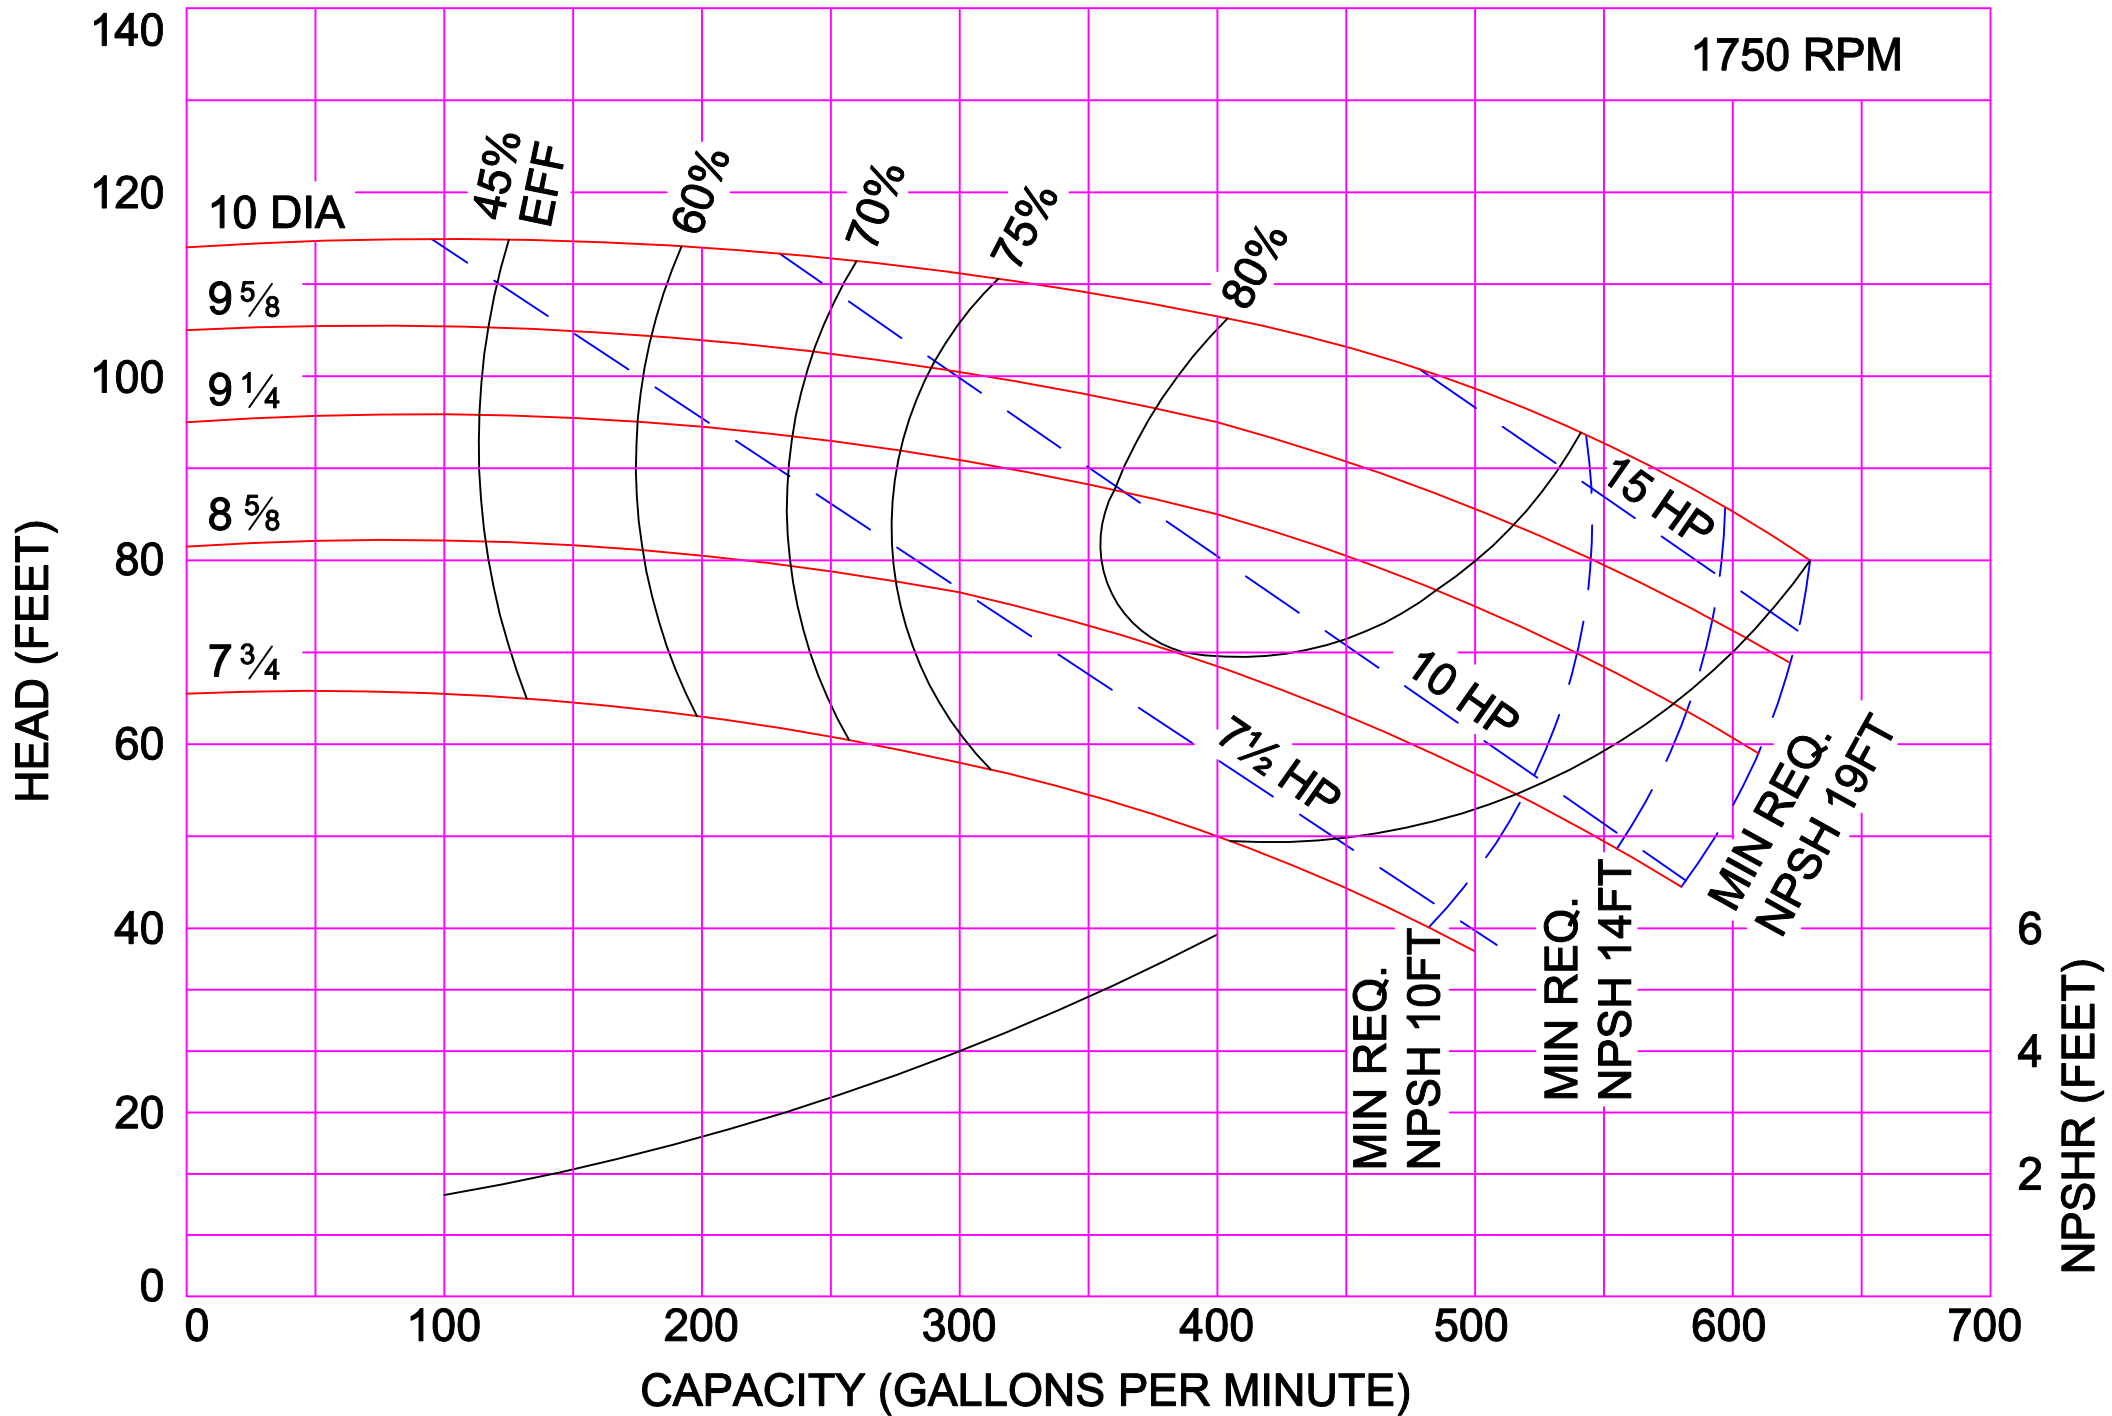

AMPCO PUMPS COMPANY, INC.
E-SERIES 4 x 3C

1750 RPM

AMPCO PUMPS COMPANY, INC.
E-SERIES 4 x 3L

AMPCO PUMPS COMPANY, INC.
E-SERIES 5 x 4

AMPCO PUMPS COMPANY, INC.
E-SERIES 6 x 6

AMPCO PUMPS COMPANY, INC.
E-SERIES 4 x 3L