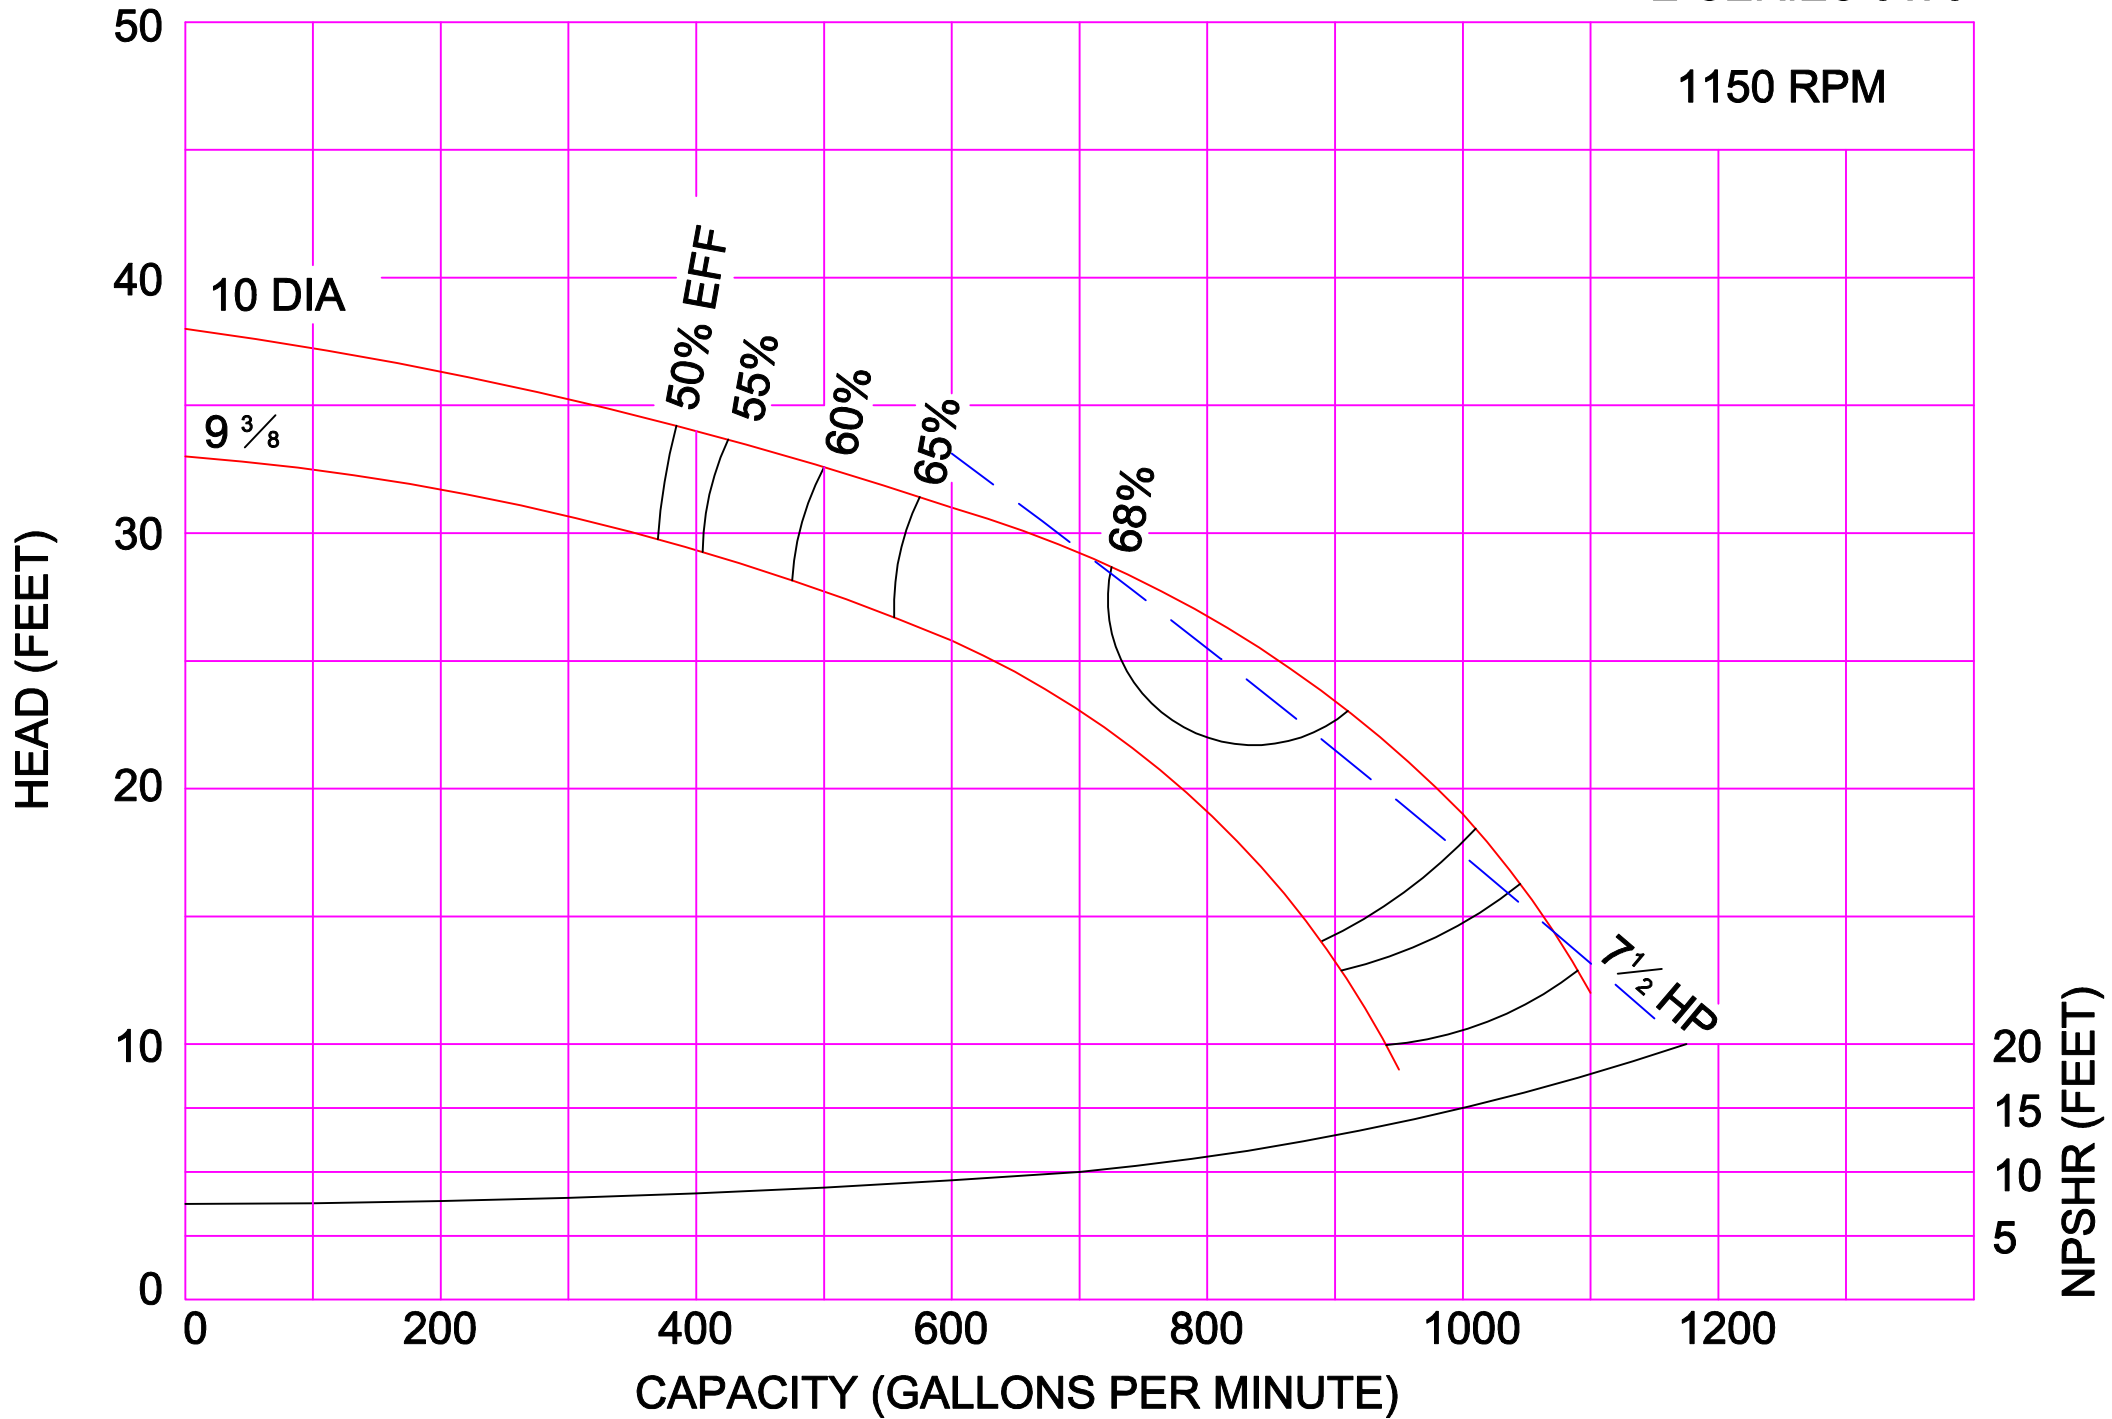

AMPCO PUMPS COMPANY, INC.
E-SERIES 6 x 6

1150 RPM