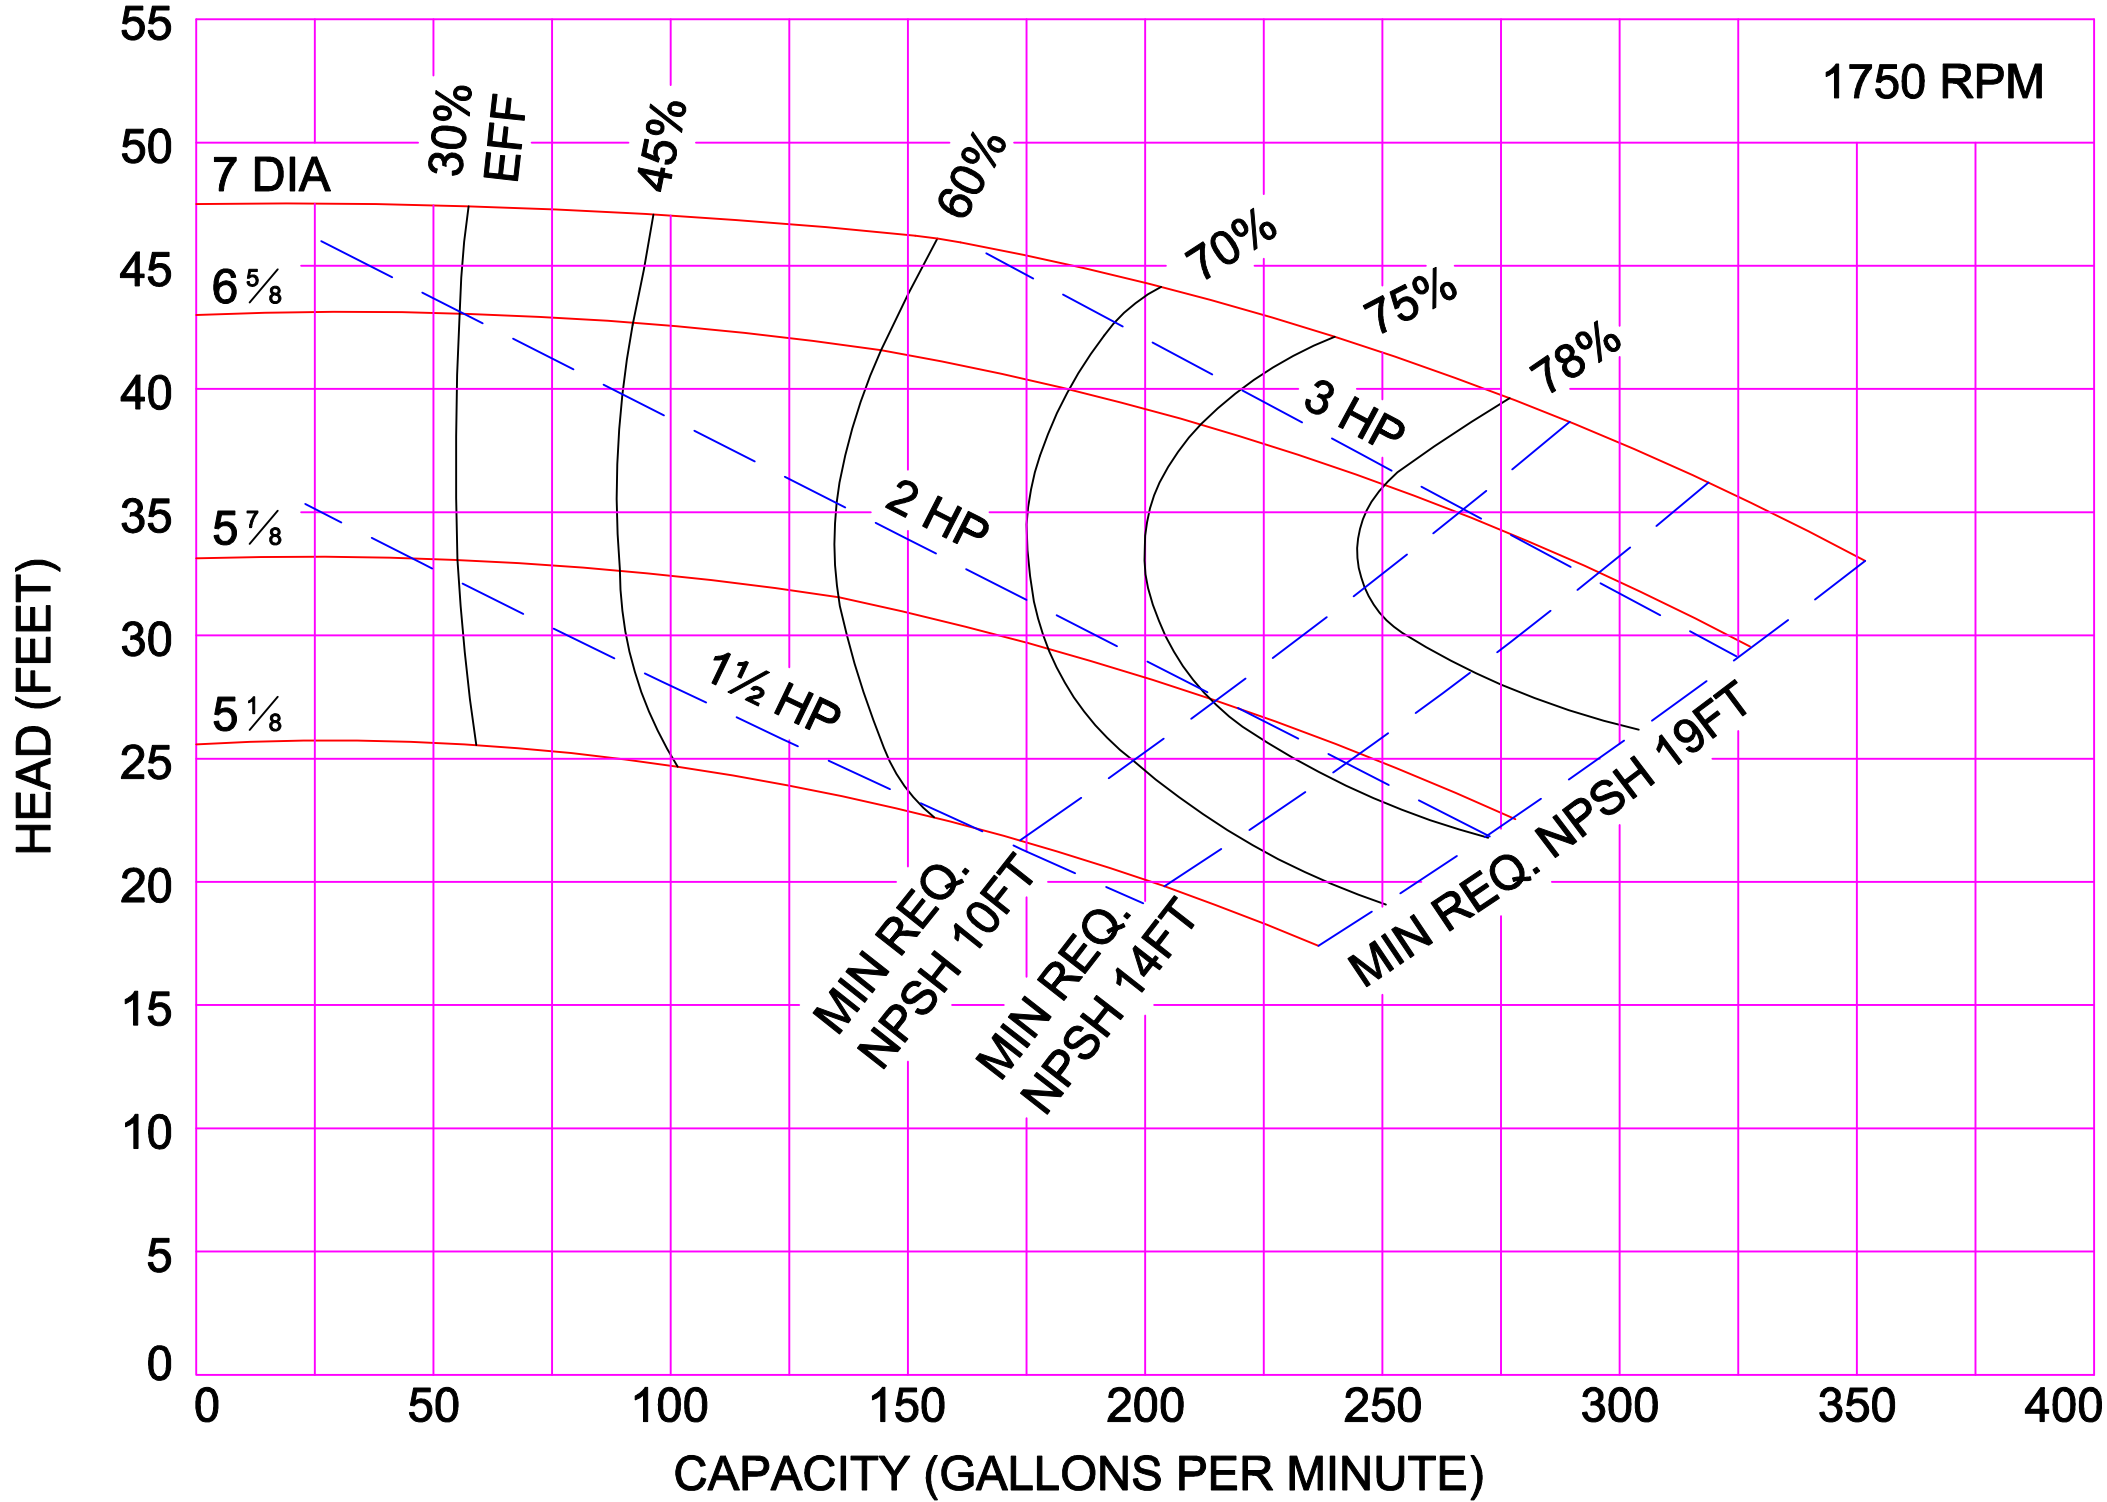

AMPCO PUMPS COMPANY, INC.
E-SERIES 1½ x 1½

1750 RPM

AMPCO PUMPS COMPANY, INC.
E-SERIES 2 x 2

AMPCO PUMPS COMPANY, INC.
E-SERIES 2½ x 2

1750 RPM

1750 RPM

AMPCO PUMPS COMPANY, INC.
E-SERIES 4 x 3

1750 RPM