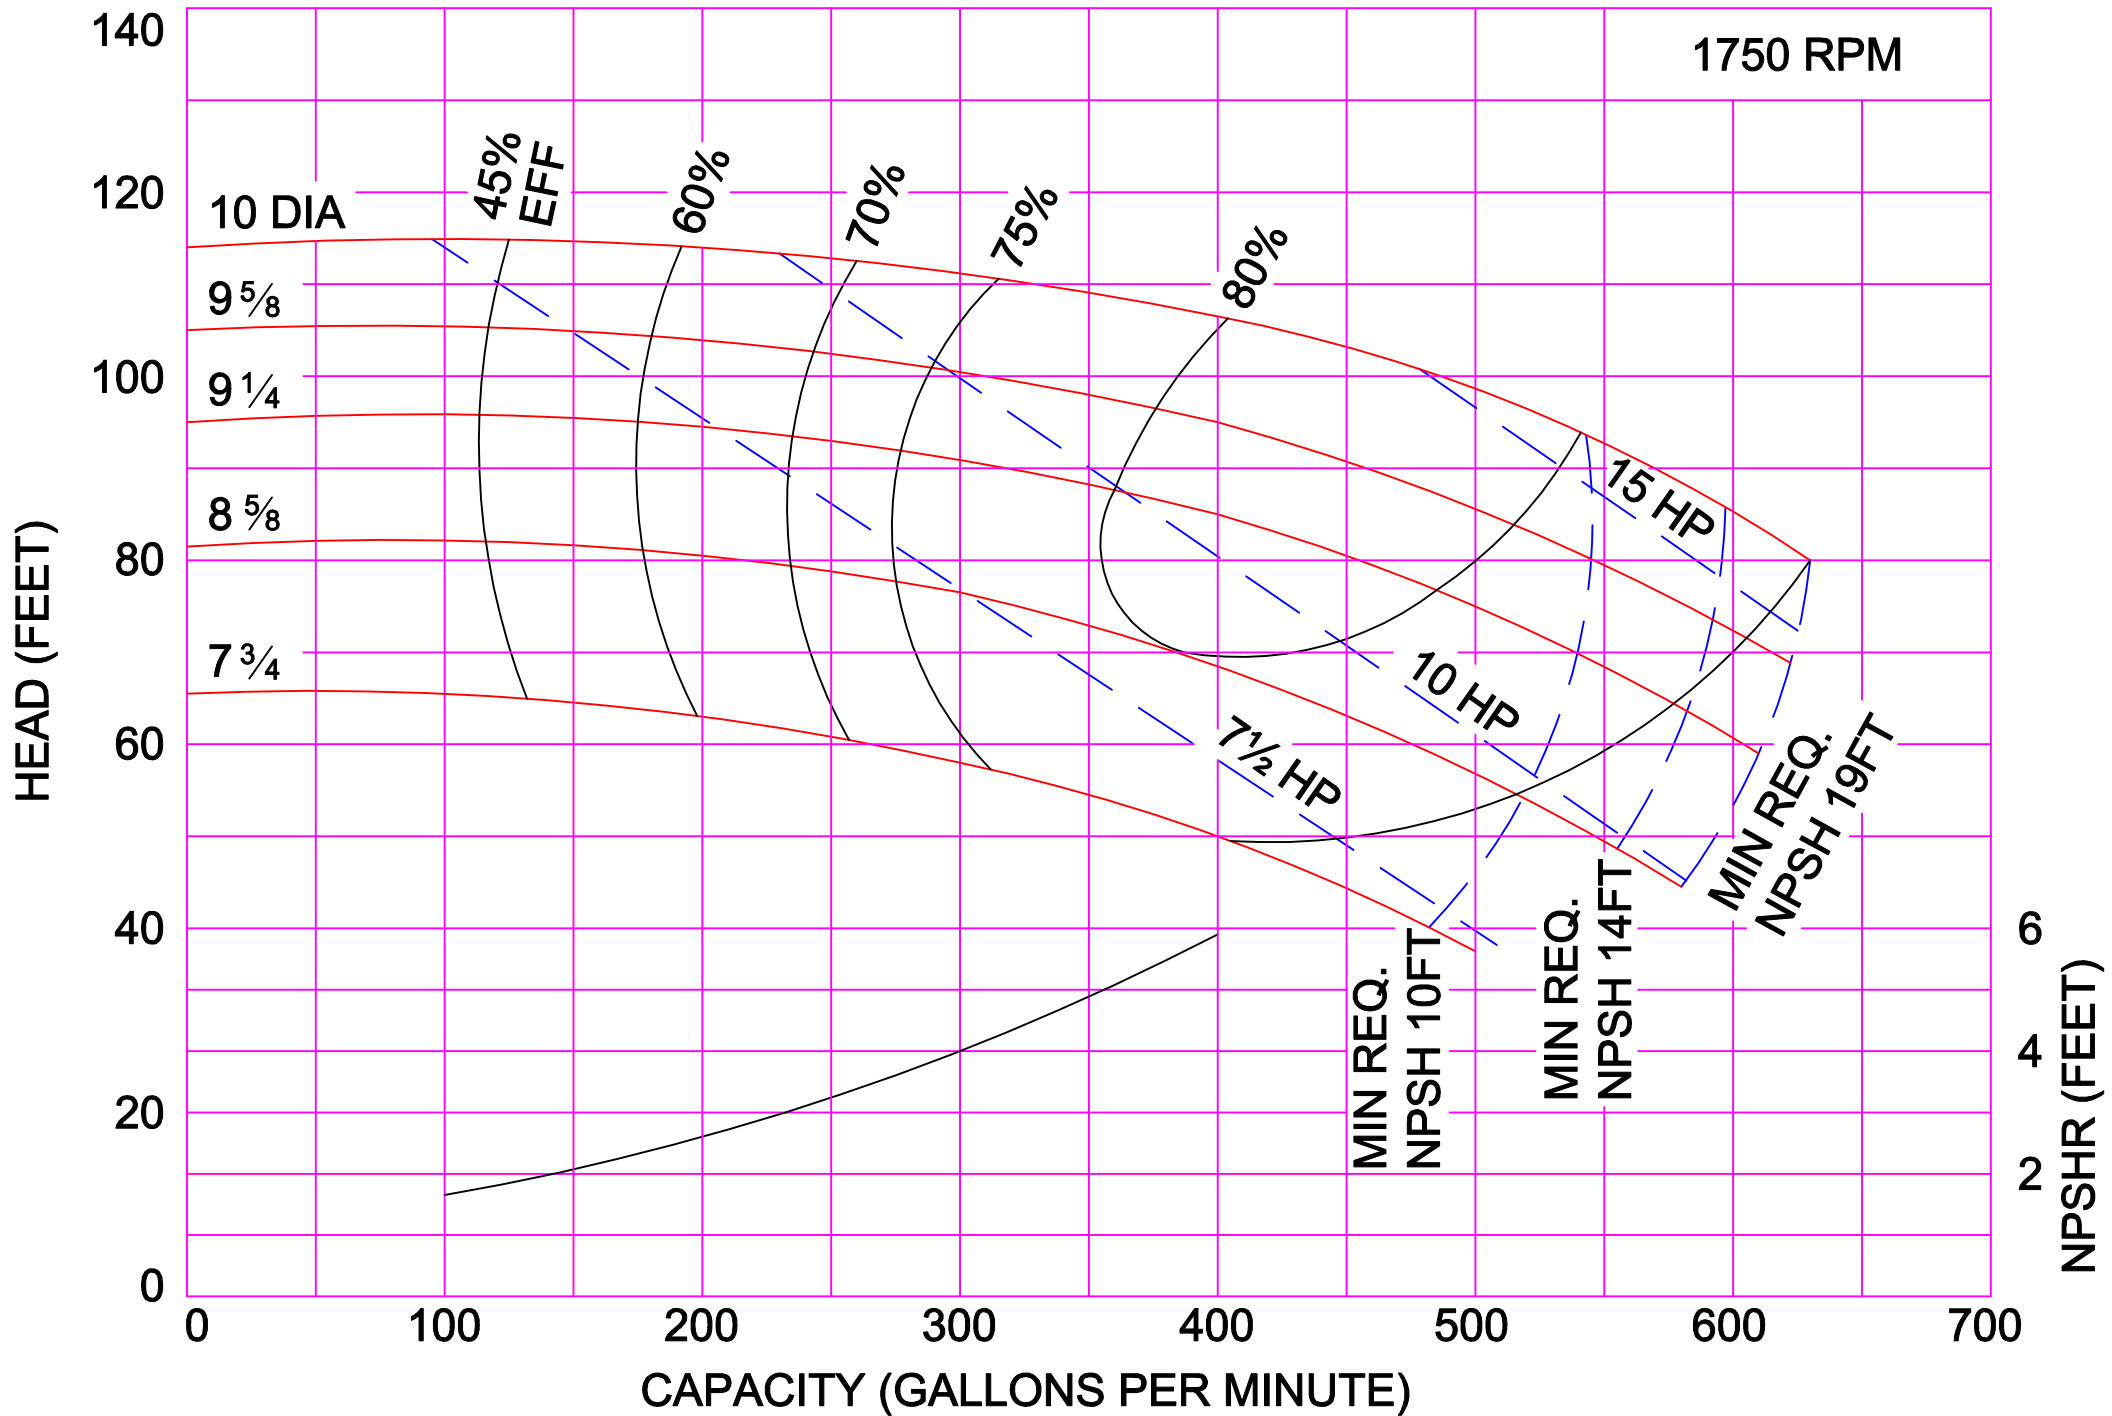

AMPCO PUMPS COMPANY, INC.
E-SERIES 4 x 3L