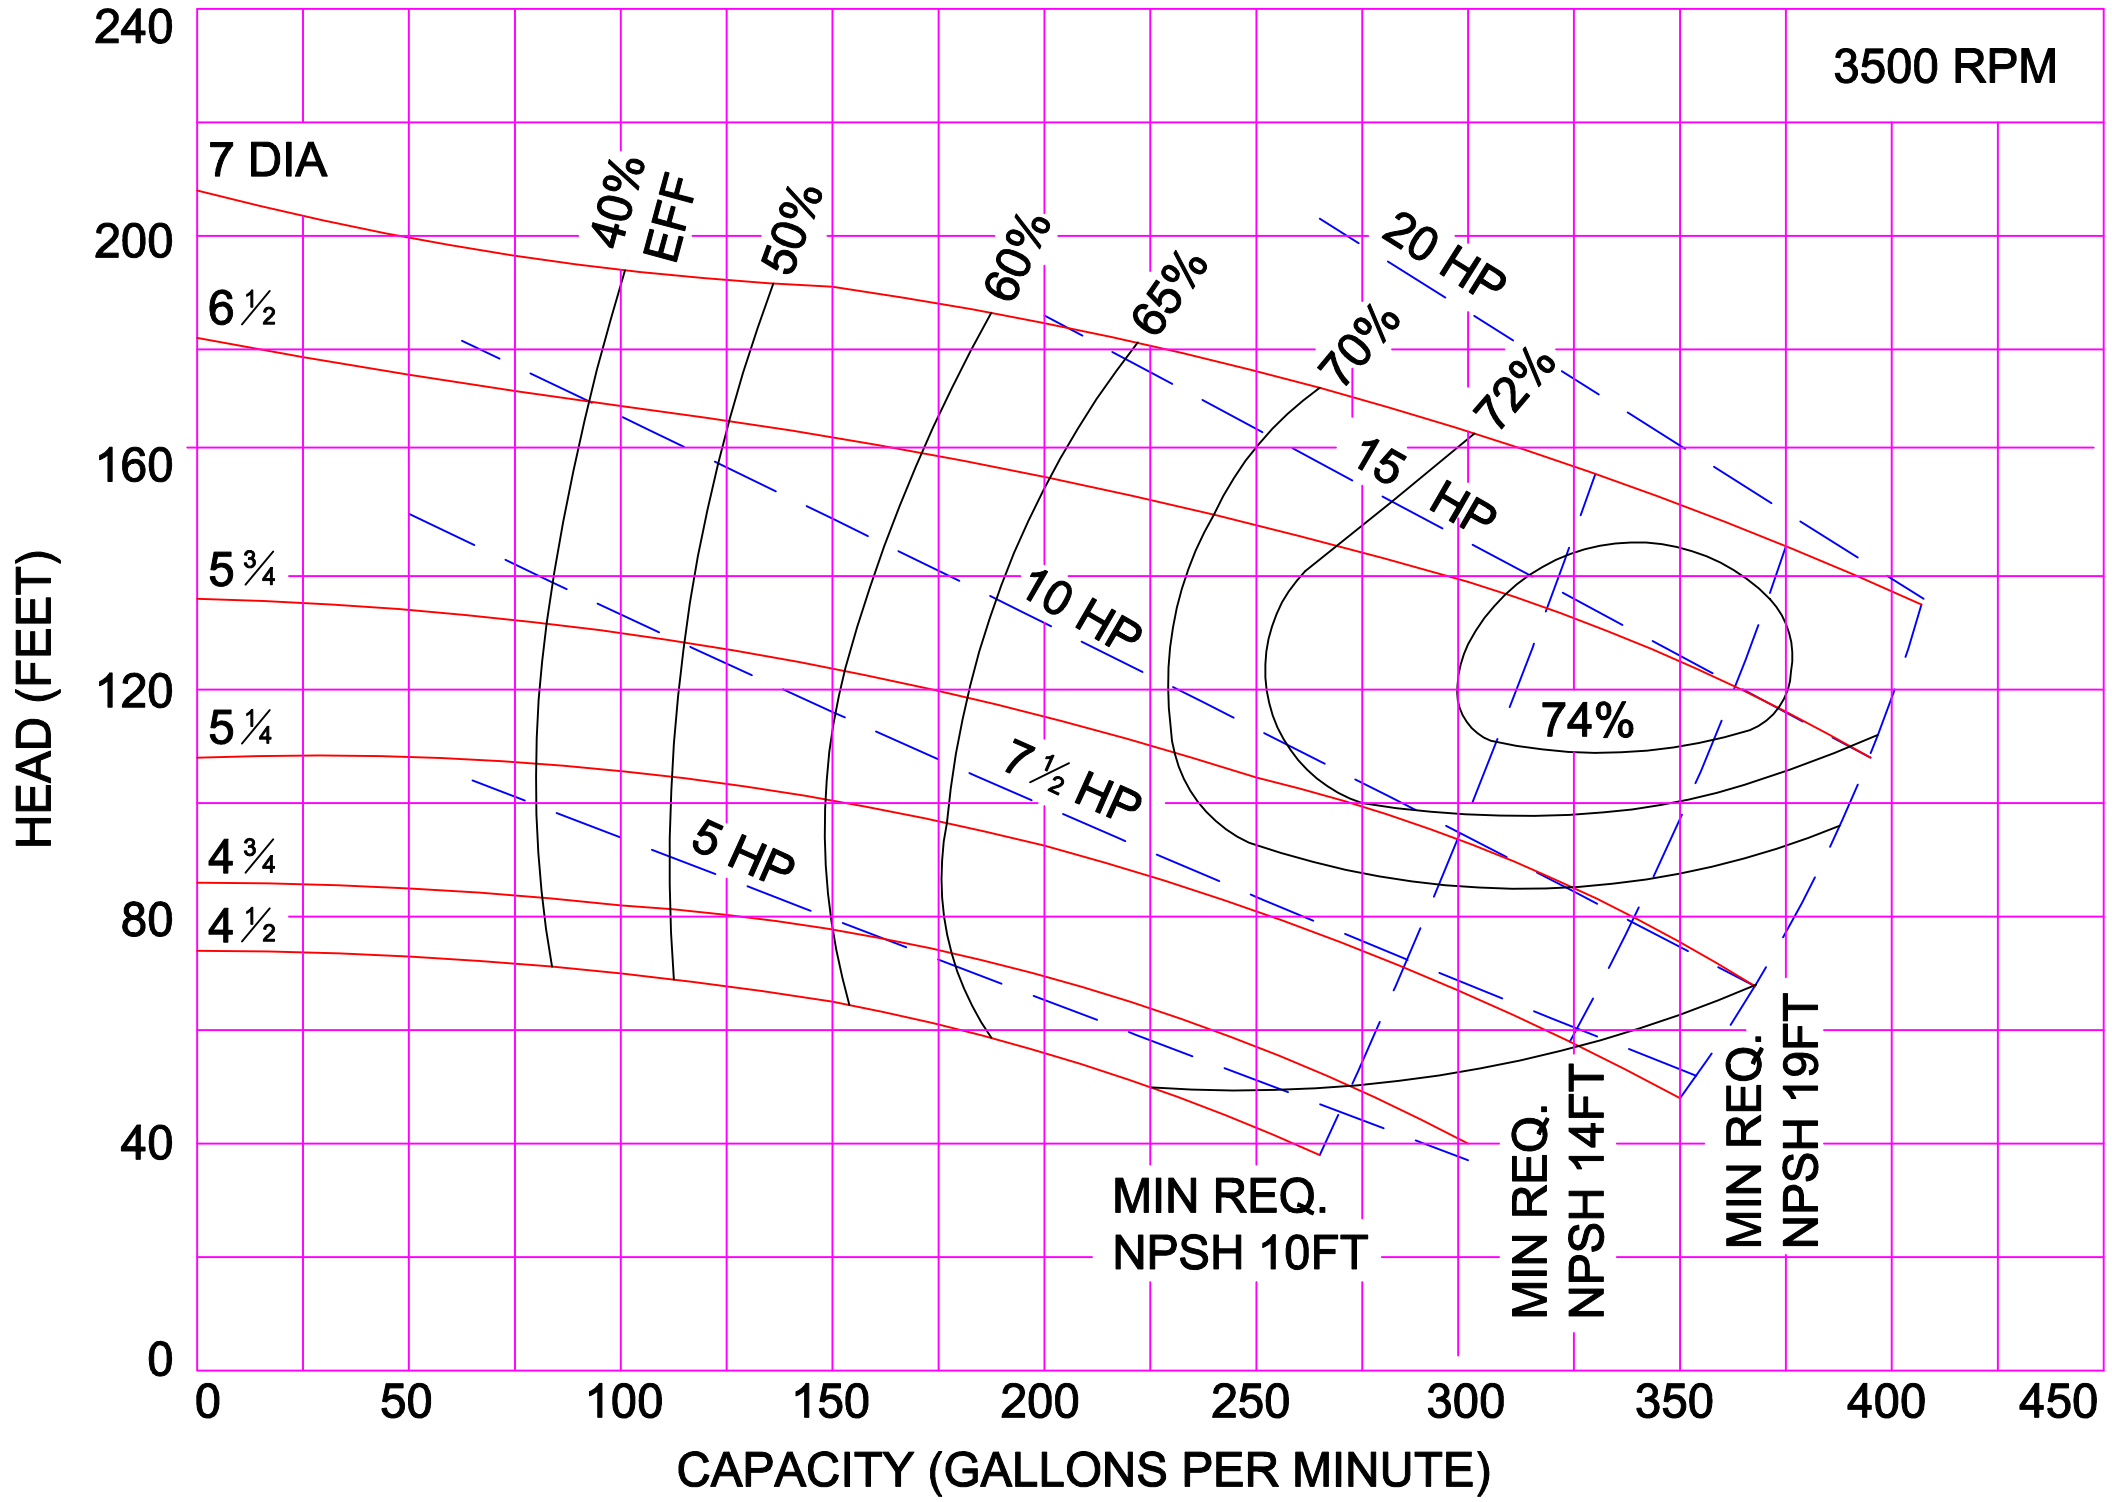

AMPCO PUMPS COMPANY, INC.
E-SERIES 1½ x 1¼ BRONZE

3500 RPM

AMPCO PUMPS COMPANY, INC.
E-SERIES 1½ x 1¼ STAINLESS STEEL

3500 RPM

AMPCO PUMPS COMPANY, INC.
E-SERIES 2 x 2

AMPCO PUMPS COMPANY, INC.
E-SERIES 2½ x 2

3500 RPM

AMPCO PUMPS COMPANY, INC.
E-SERIES 3 x 2

3500 RPM

3500 RPM

AMPCO PUMPS COMPANY, INC.
E-SERIES 4 x 3C

AMPCO PUMPS COMPANY, INC.
E-SERIES 1½ x 1¼ BRONZE

AMPCO PUMPS COMPANY, INC.
E-SERIES 1½ x 1¼ STAINLESS STEEL