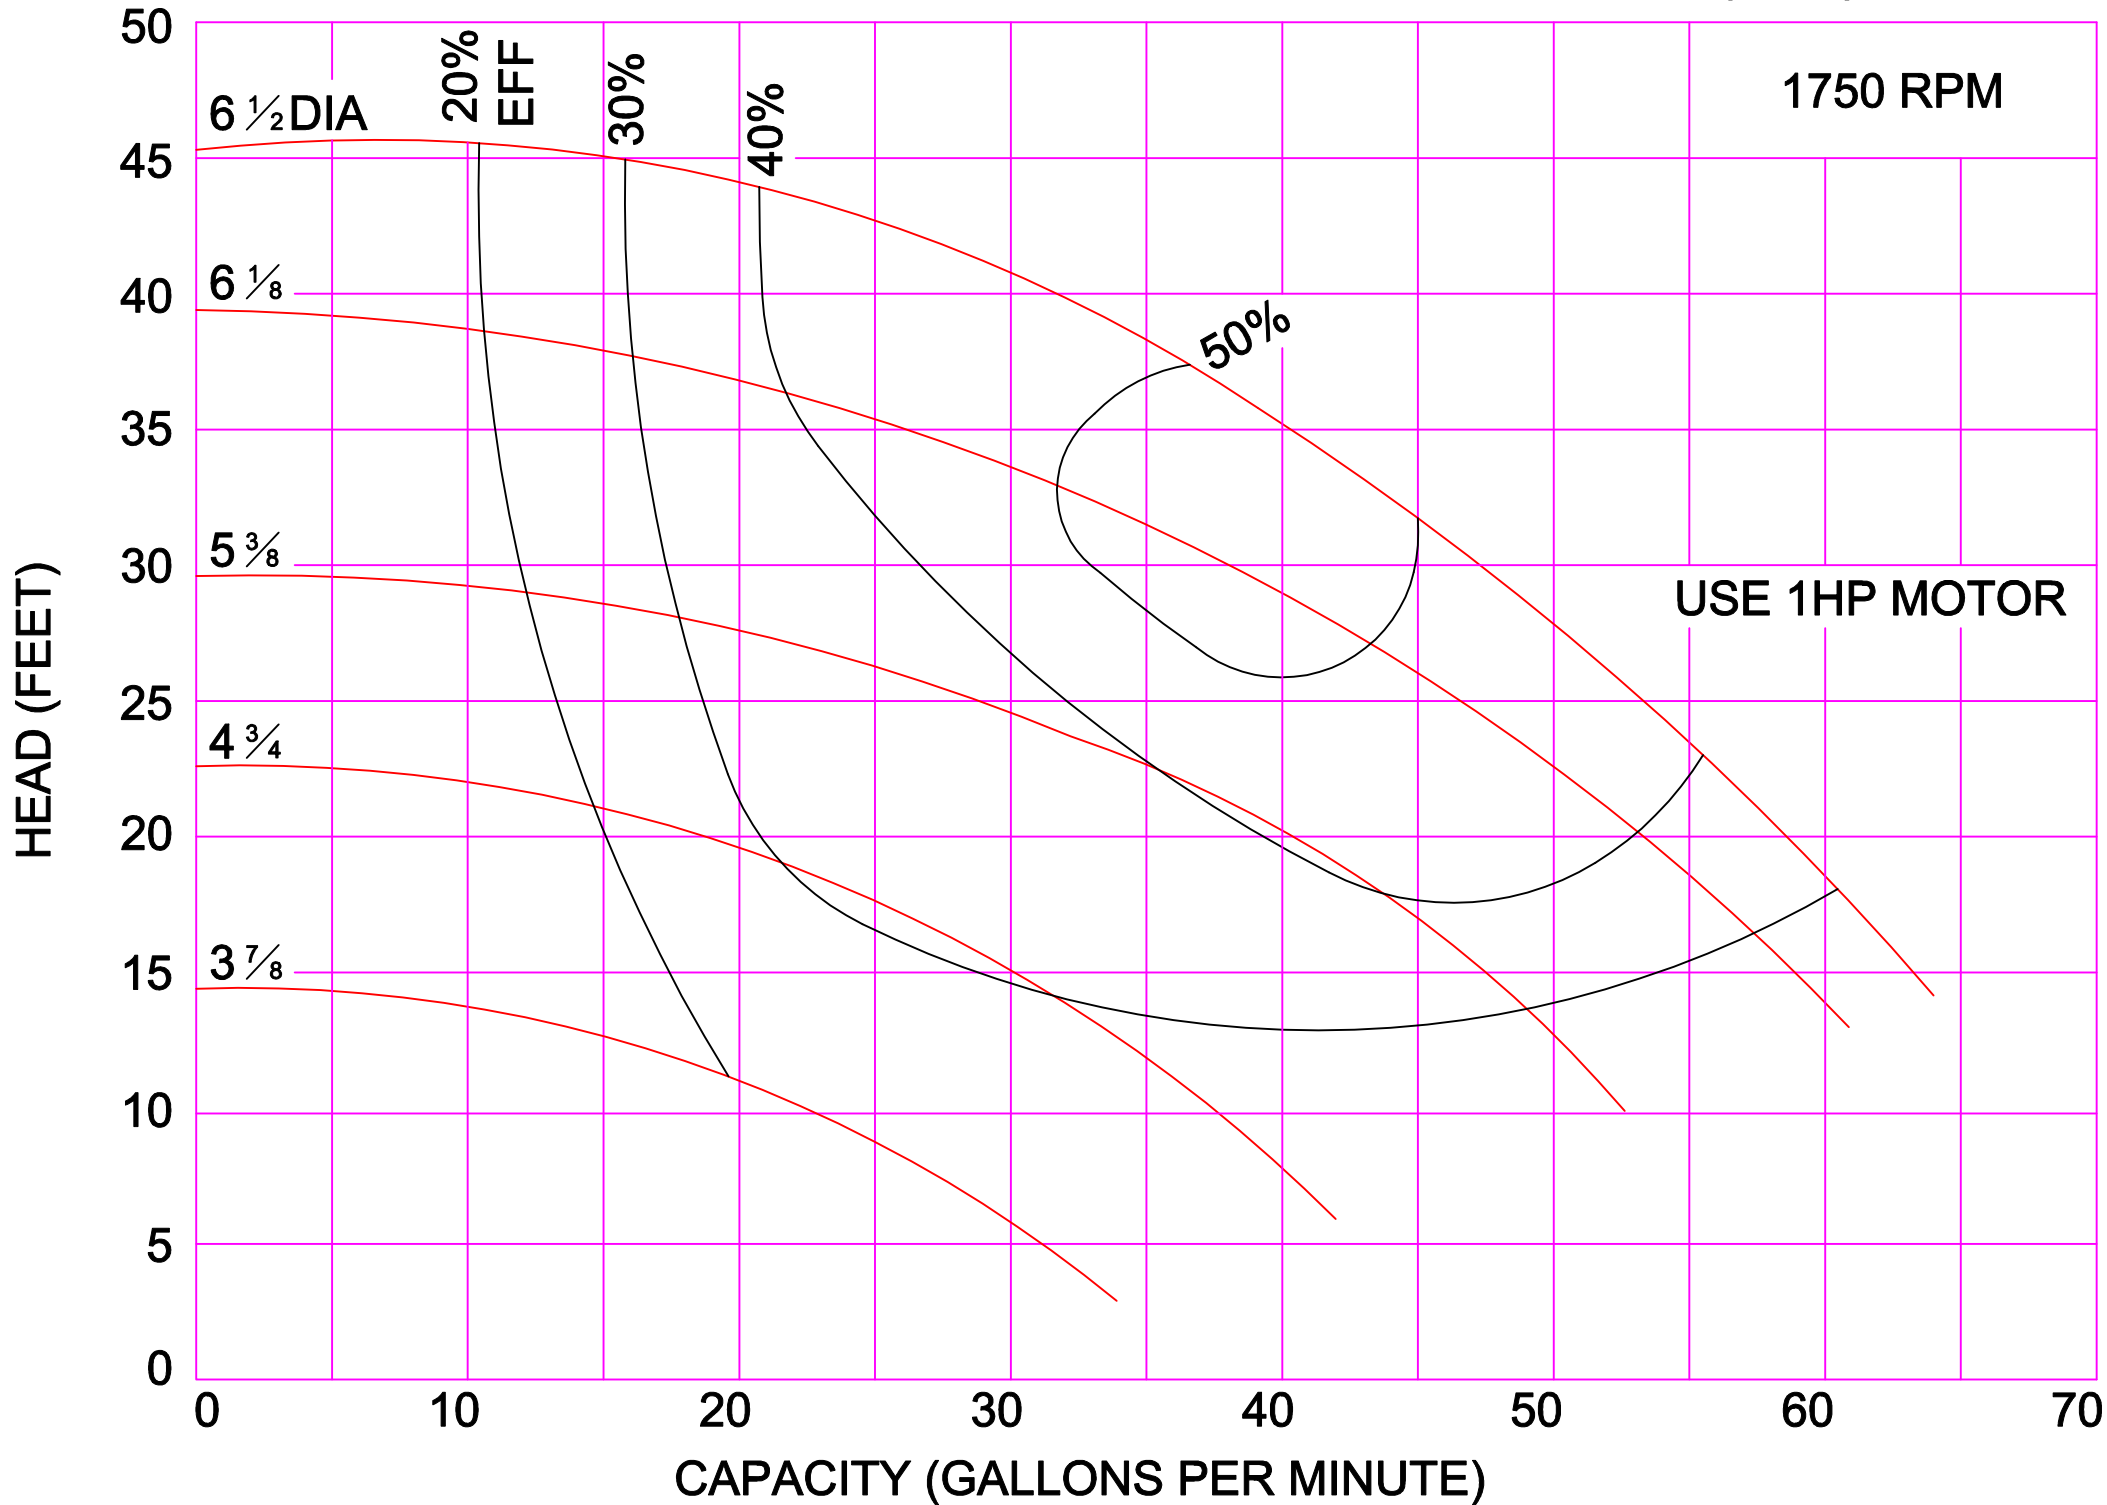

3500 RPM

AMPCO PUMPS COMPANY, INC.
E-SERIES 3 x 2

3500 RPM

3500 RPM

AMPCO PUMPS COMPANY, INC.
E-SERIES 4 x 3C

AMPCO PUMPS COMPANY, INC.
E-SERIES 1½ x 1¼ BRONZE

AMPCO PUMPS COMPANY, INC.
E-SERIES 1½ x 1¼ STAINLESS STEEL