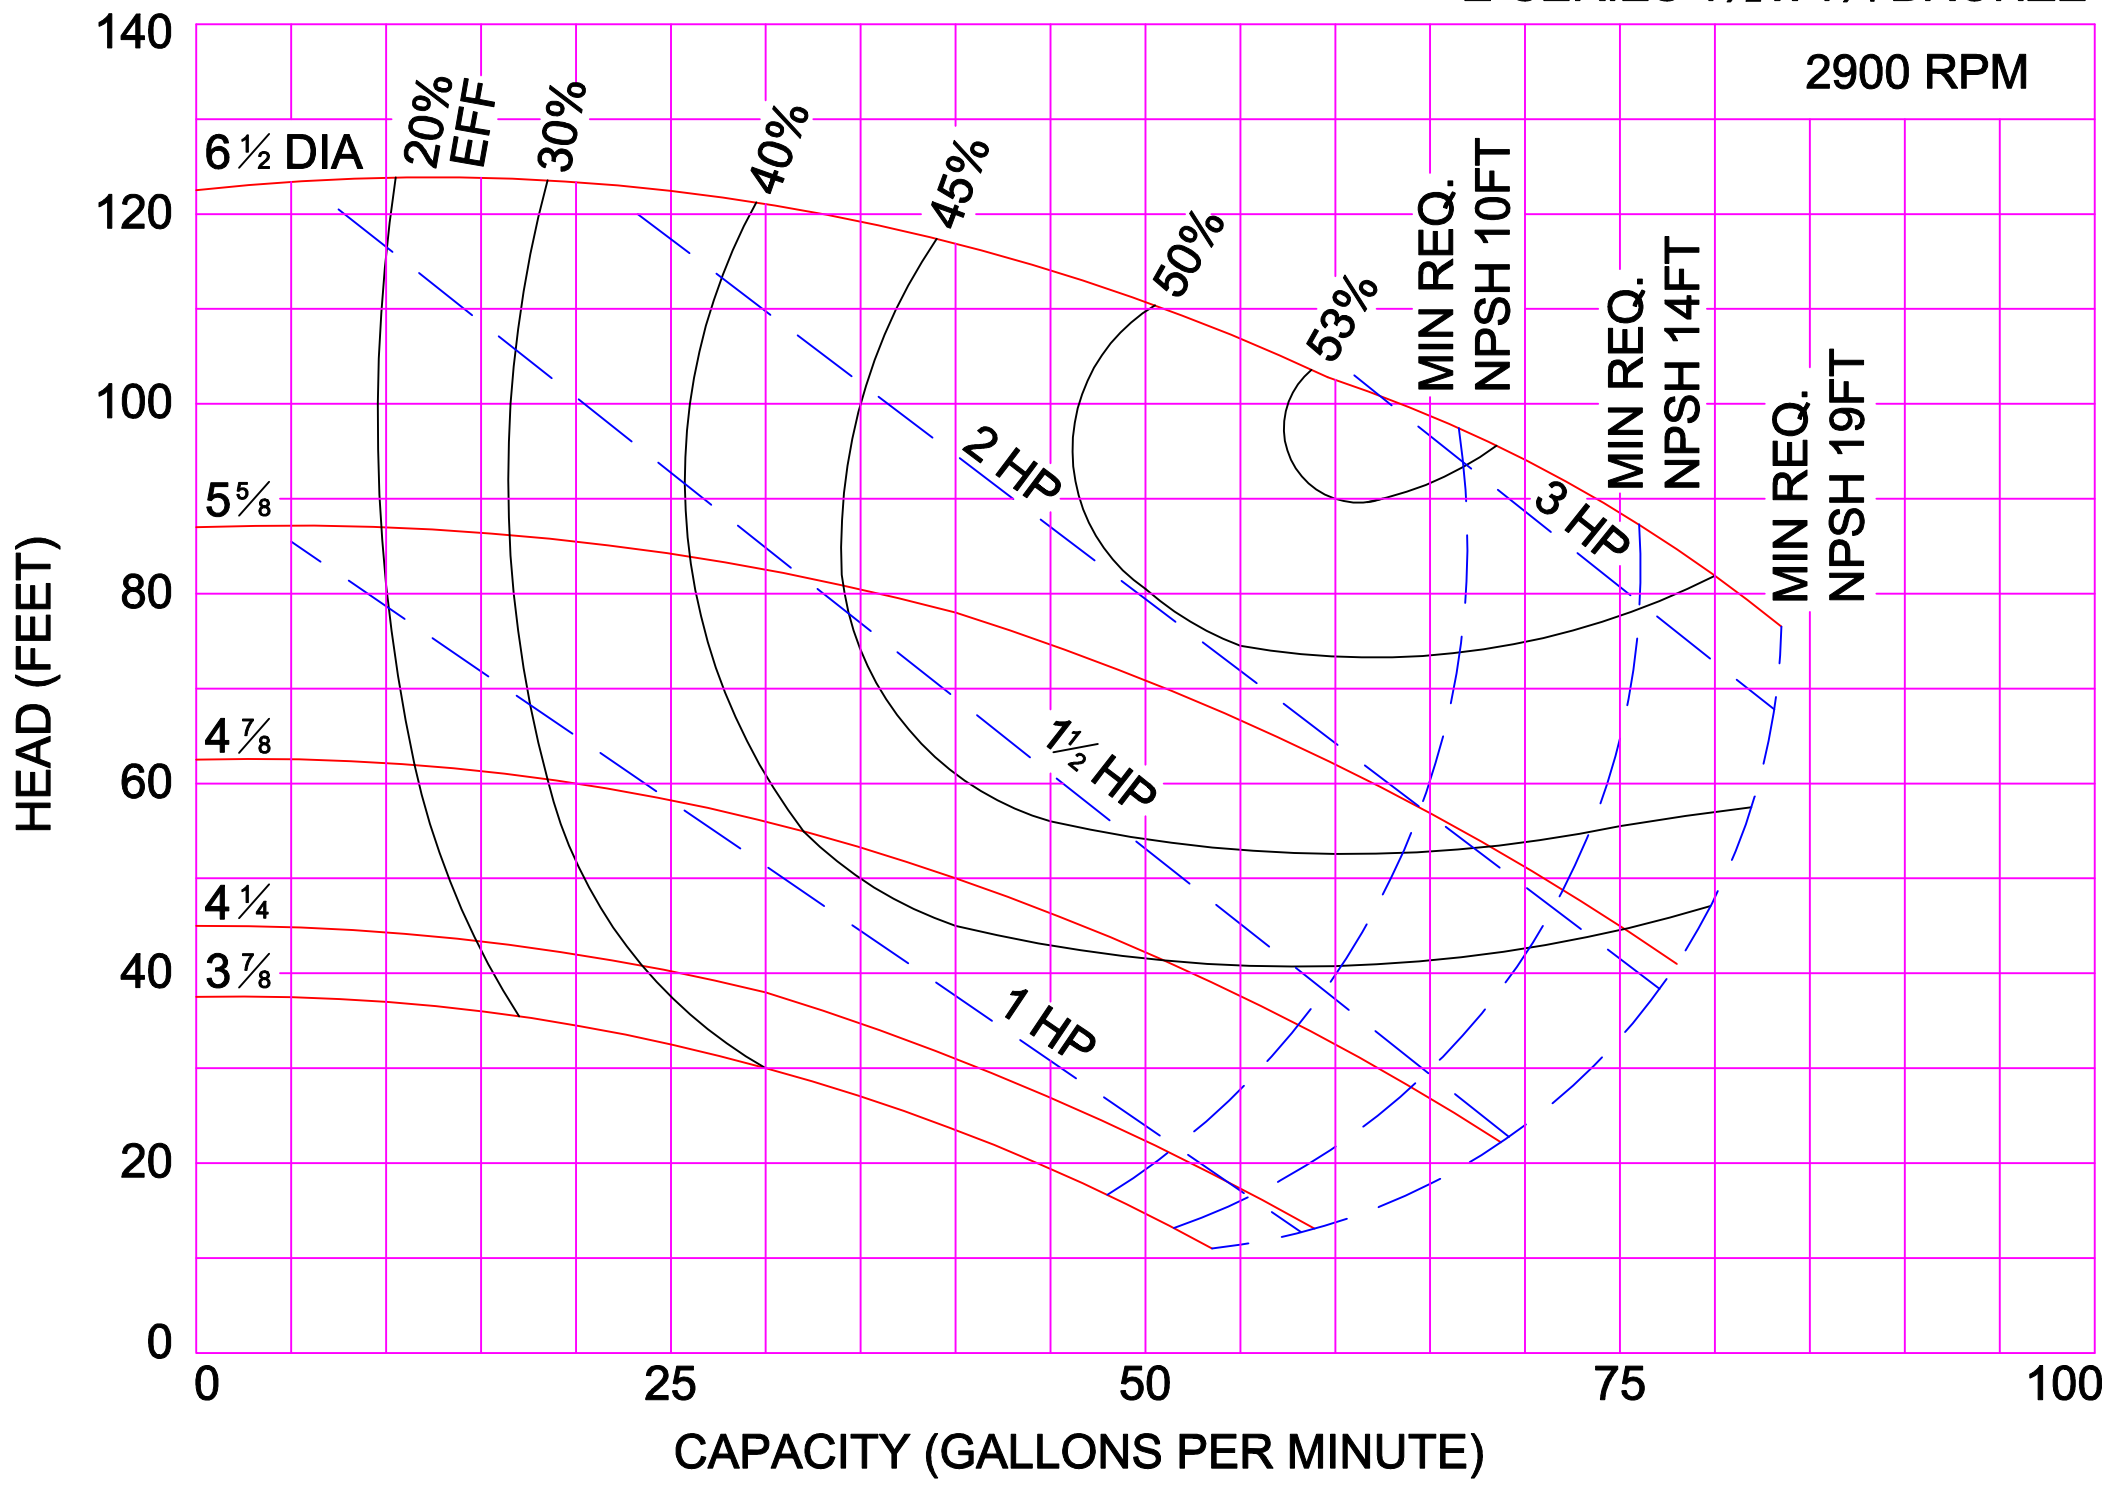

AMPCO PUMPS COMPANY, INC.
E-SERIES 1½ x 1¼ BRONZE

2900 RPM