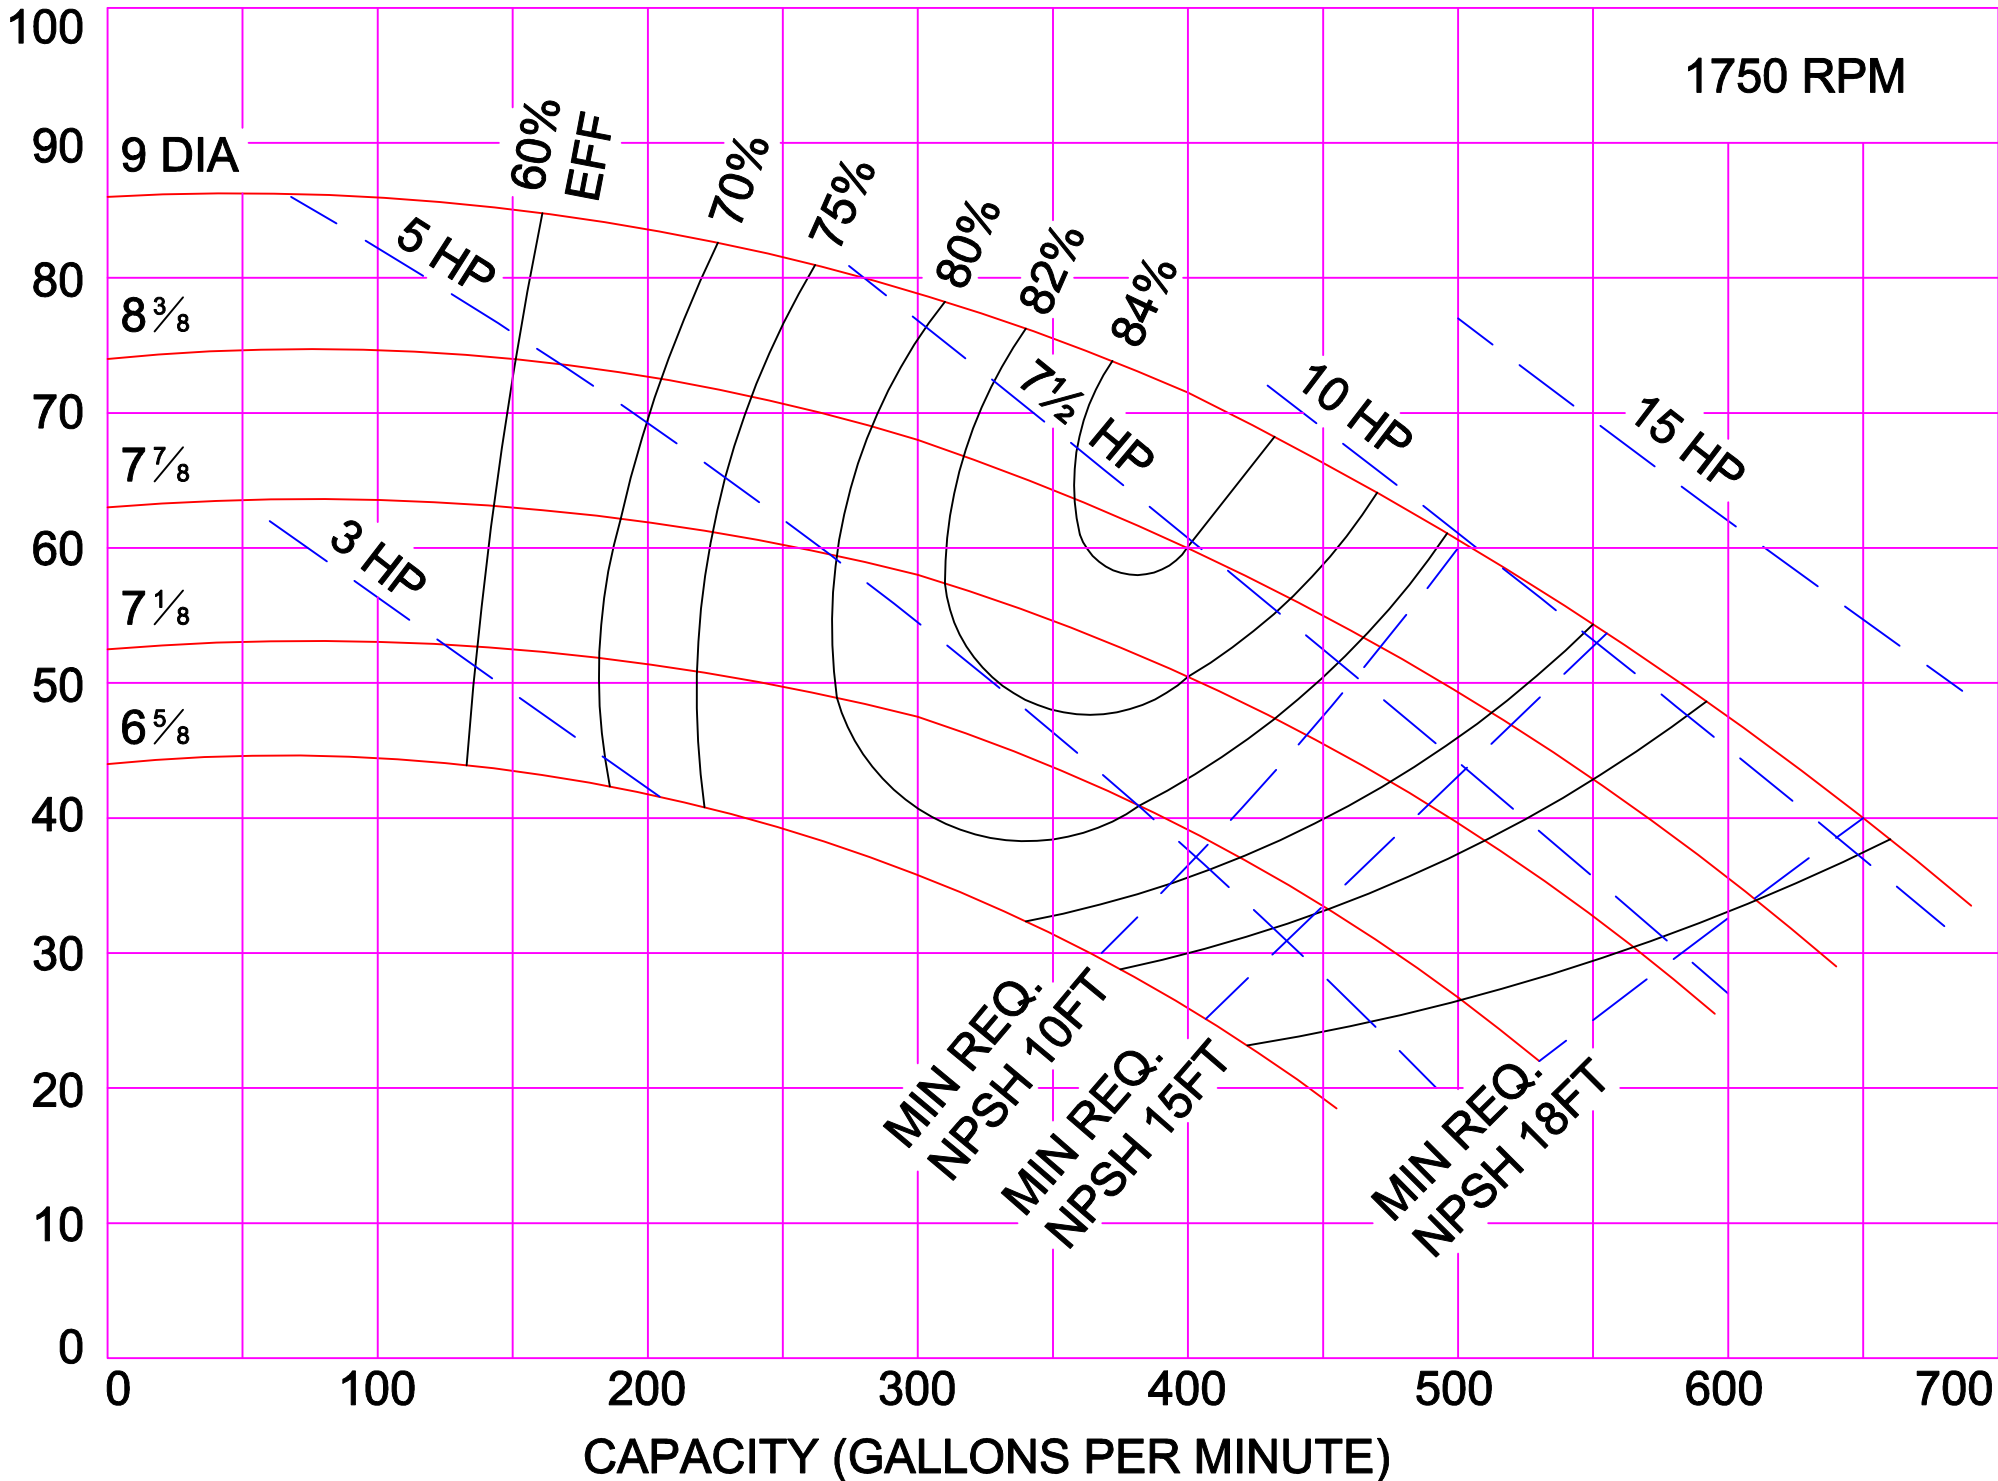

AMPCO PUMPS COMPANY, INC.
E-SERIES 4 x 3C

1750 RPM