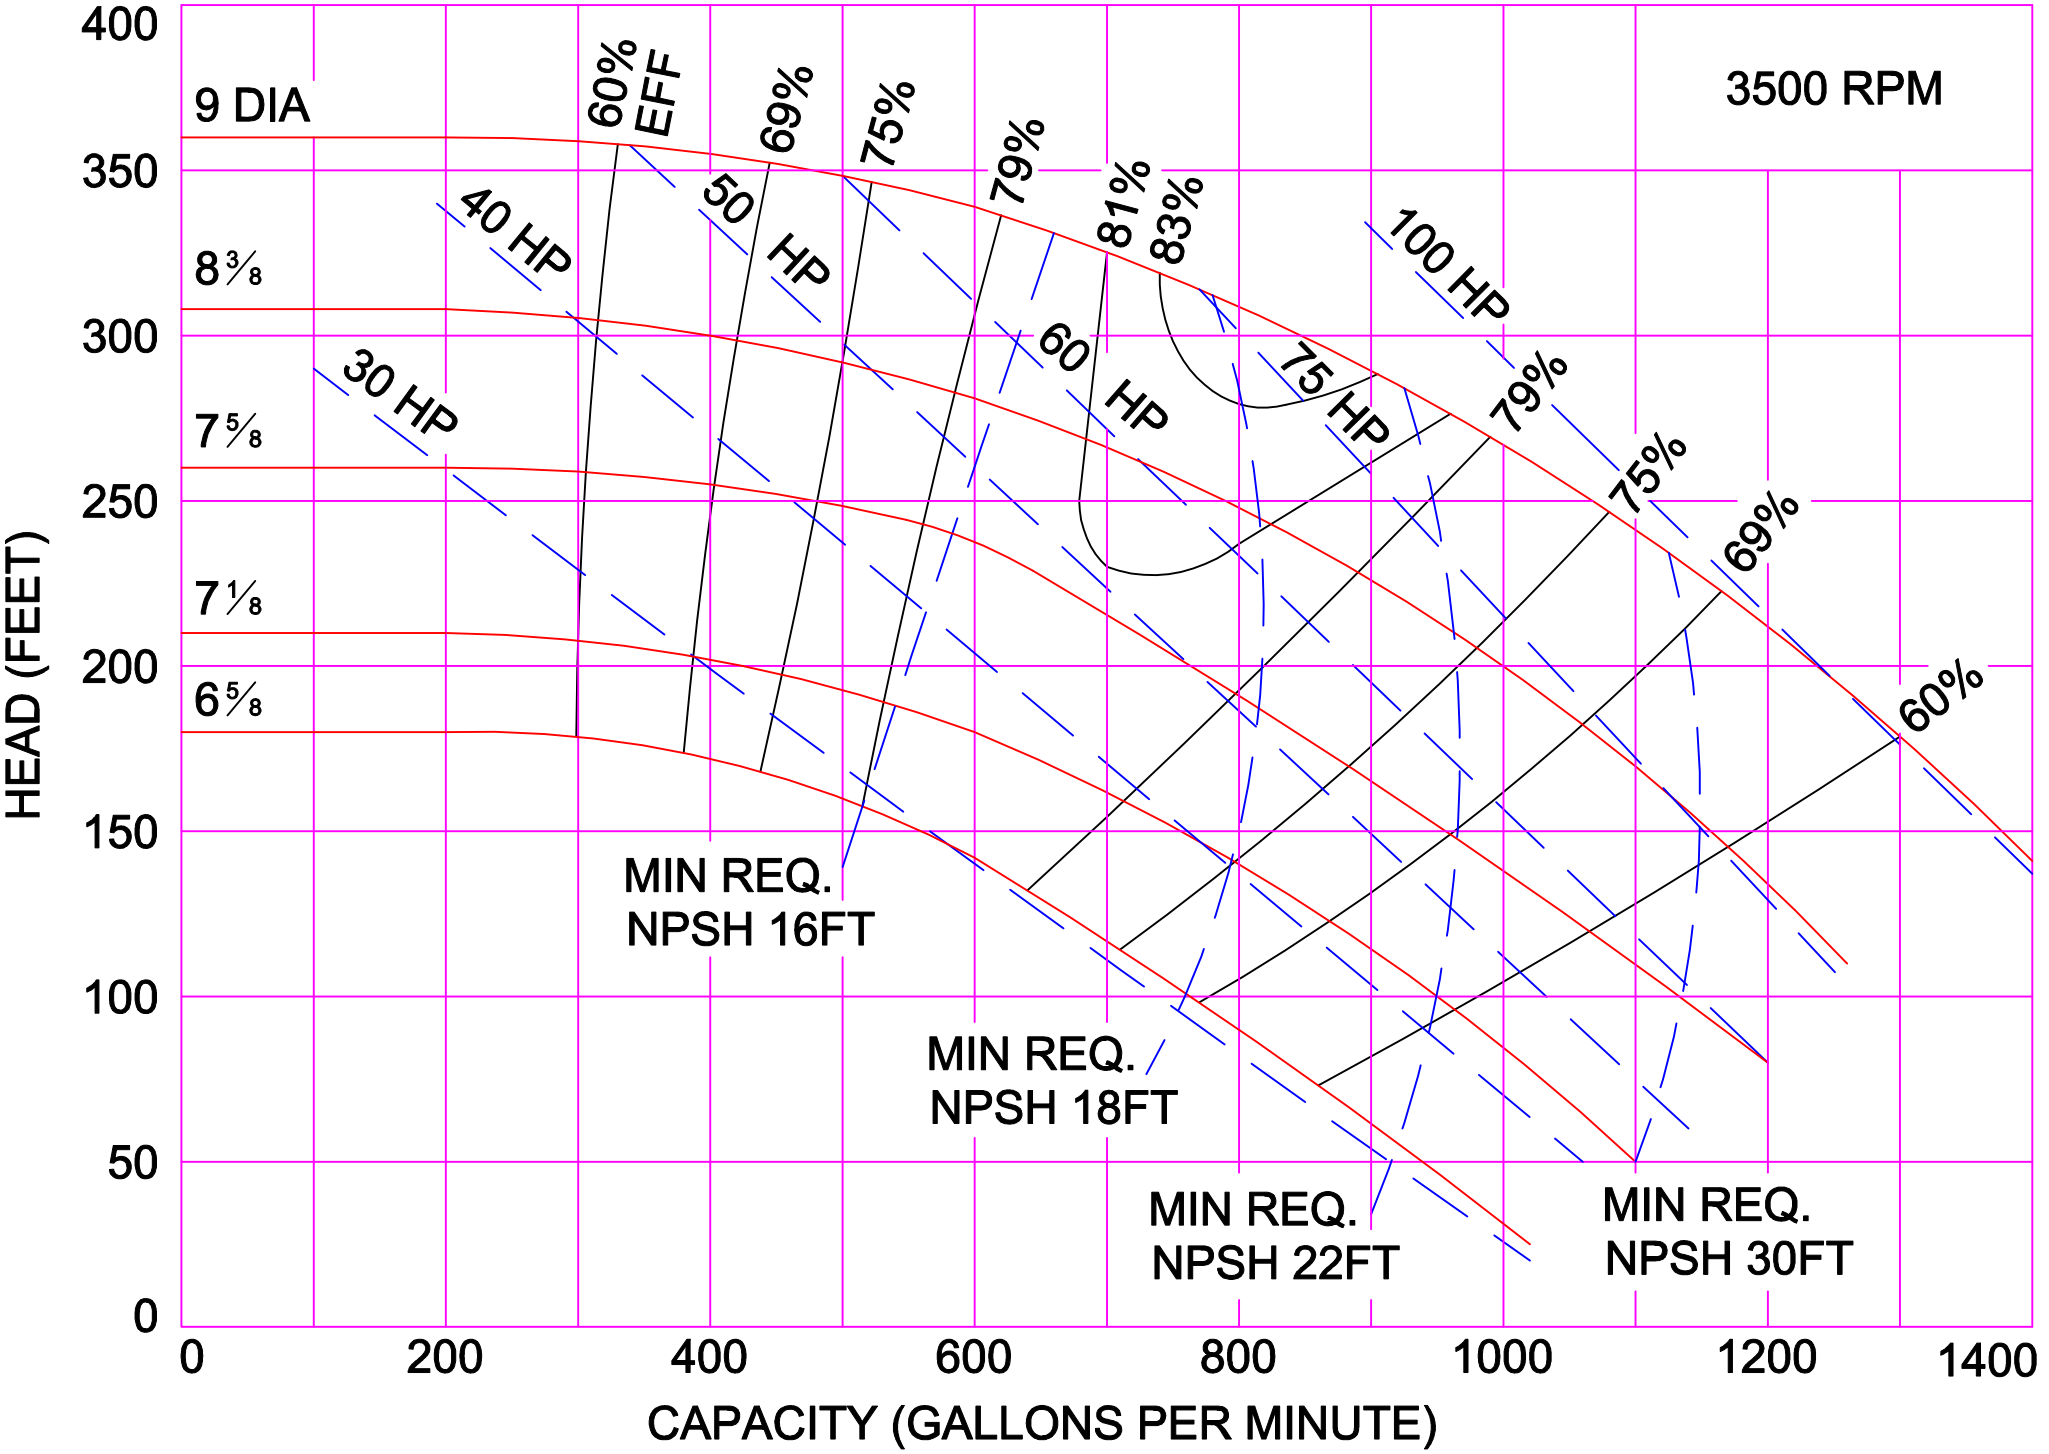

3500 RPM

AMPCO PUMPS COMPANY, INC.
E-SERIES 3 x 2

3500 RPM

3500 RPM

AMPCO PUMPS COMPANY, INC.
E-SERIES 4 x 3C

AMPCO PUMPS COMPANY, INC.
E-SERIES 1½ x 1¼ BRONZE

AMPCO PUMPS COMPANY, INC.
E-SERIES 1½ x 1¼ STAINLESS STEEL