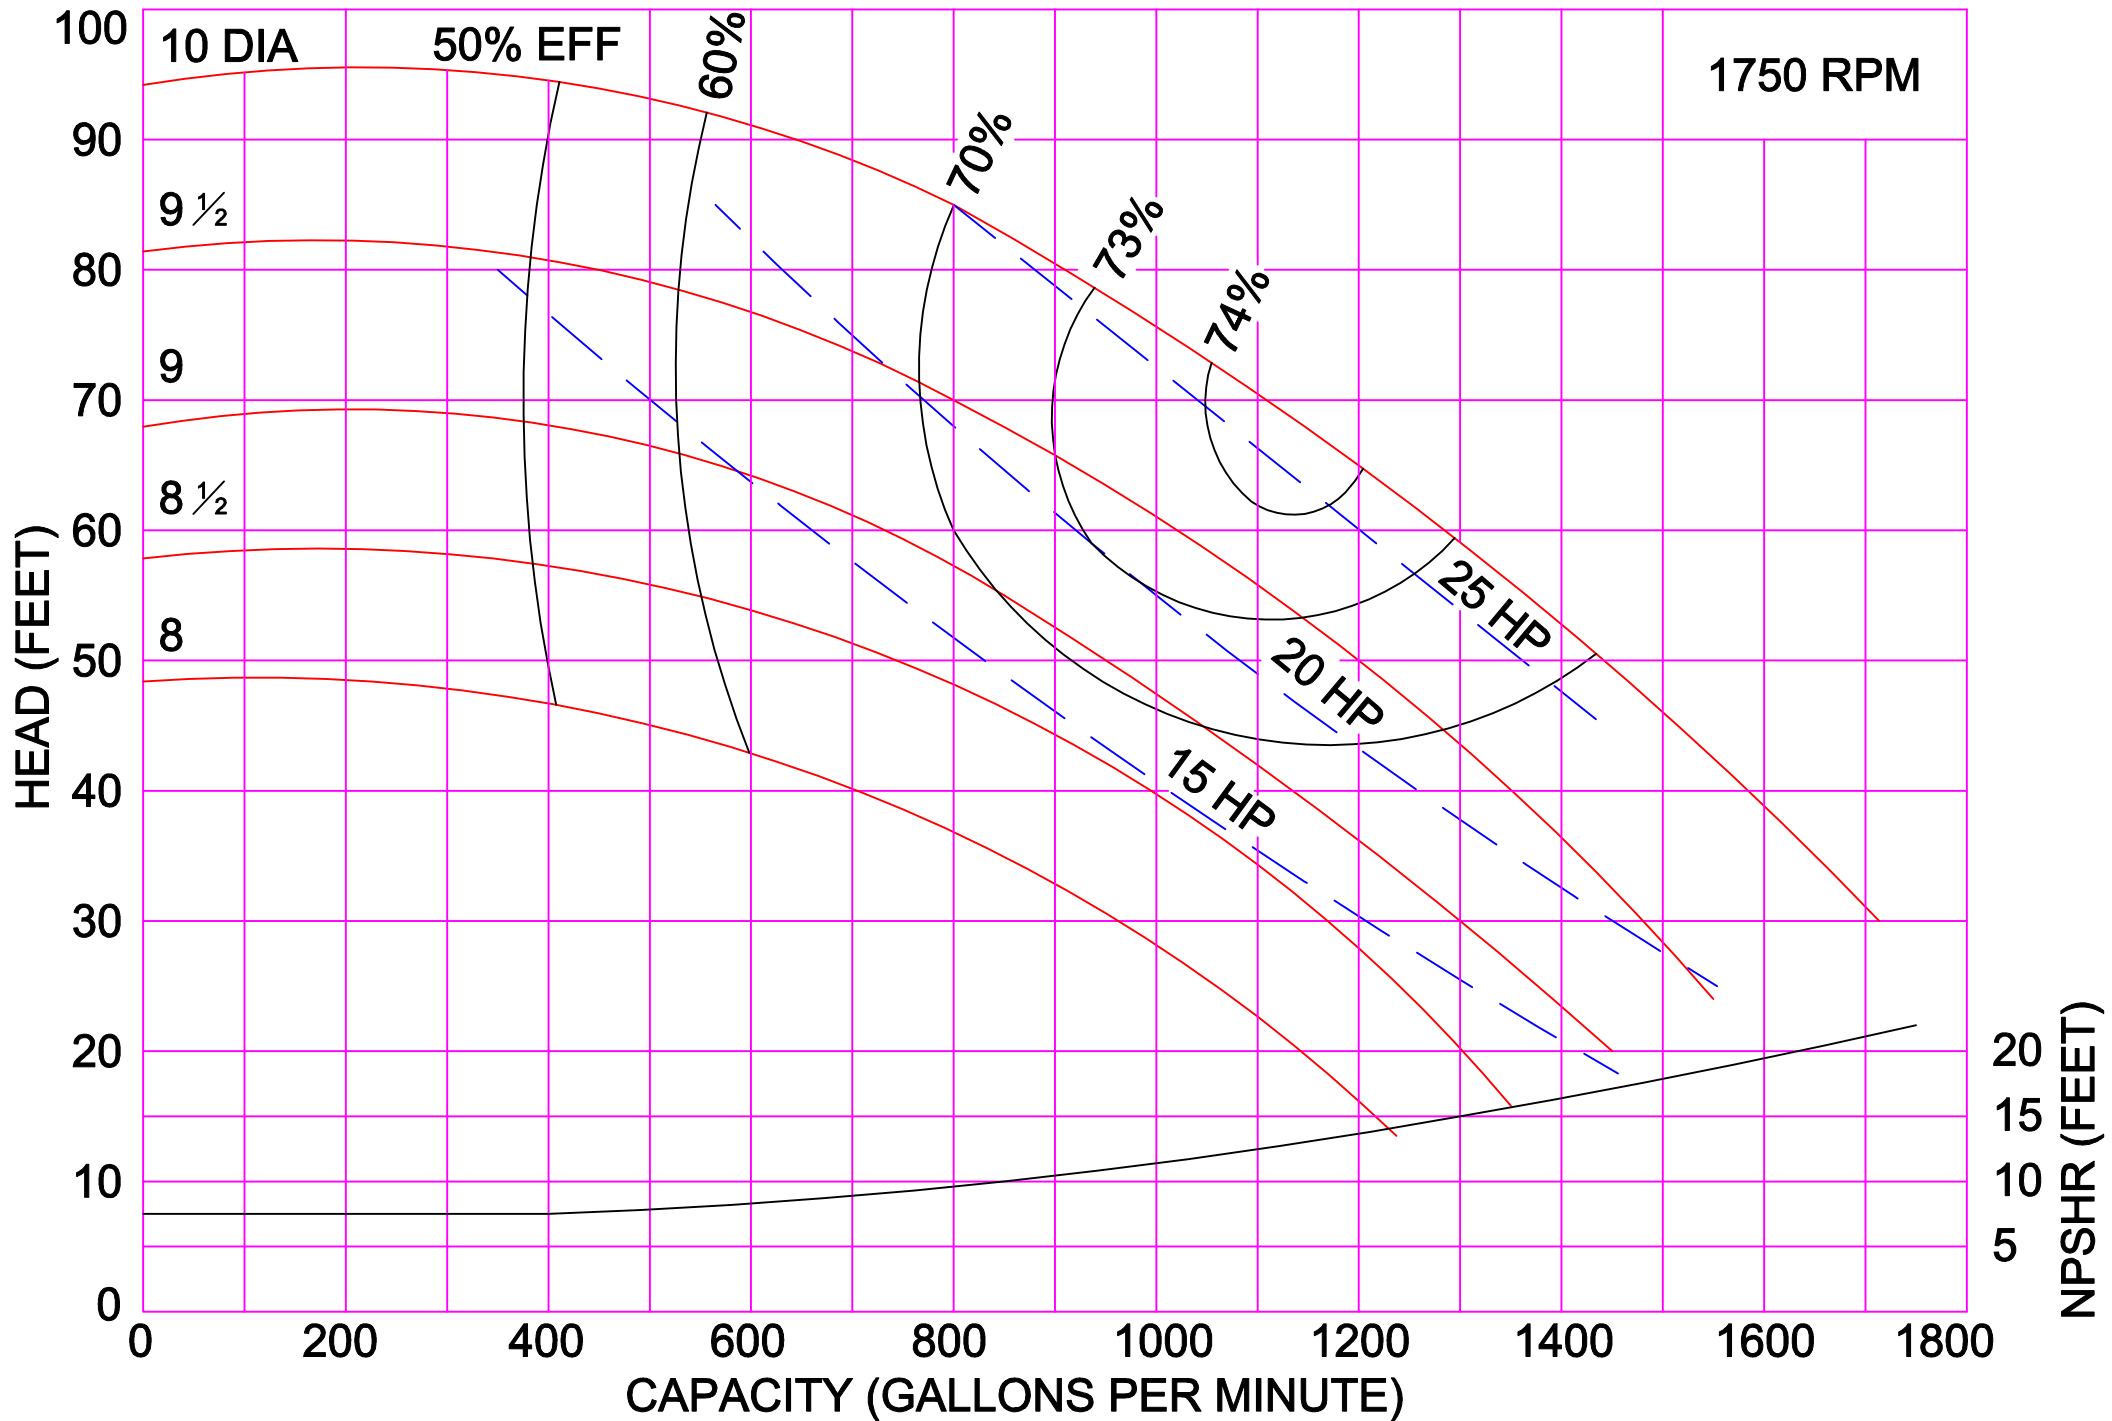

AMPCO PUMPS COMPANY, INC.
E-SERIES 4 x 3C

1750 RPM

AMPCO PUMPS COMPANY, INC.
E-SERIES 4 x 3L

AMPCO PUMPS COMPANY, INC.
E-SERIES 5 x 4

AMPCO PUMPS COMPANY, INC.
E-SERIES 6 x 6

AMPCO PUMPS COMPANY, INC.
E-SERIES 4 x 3L