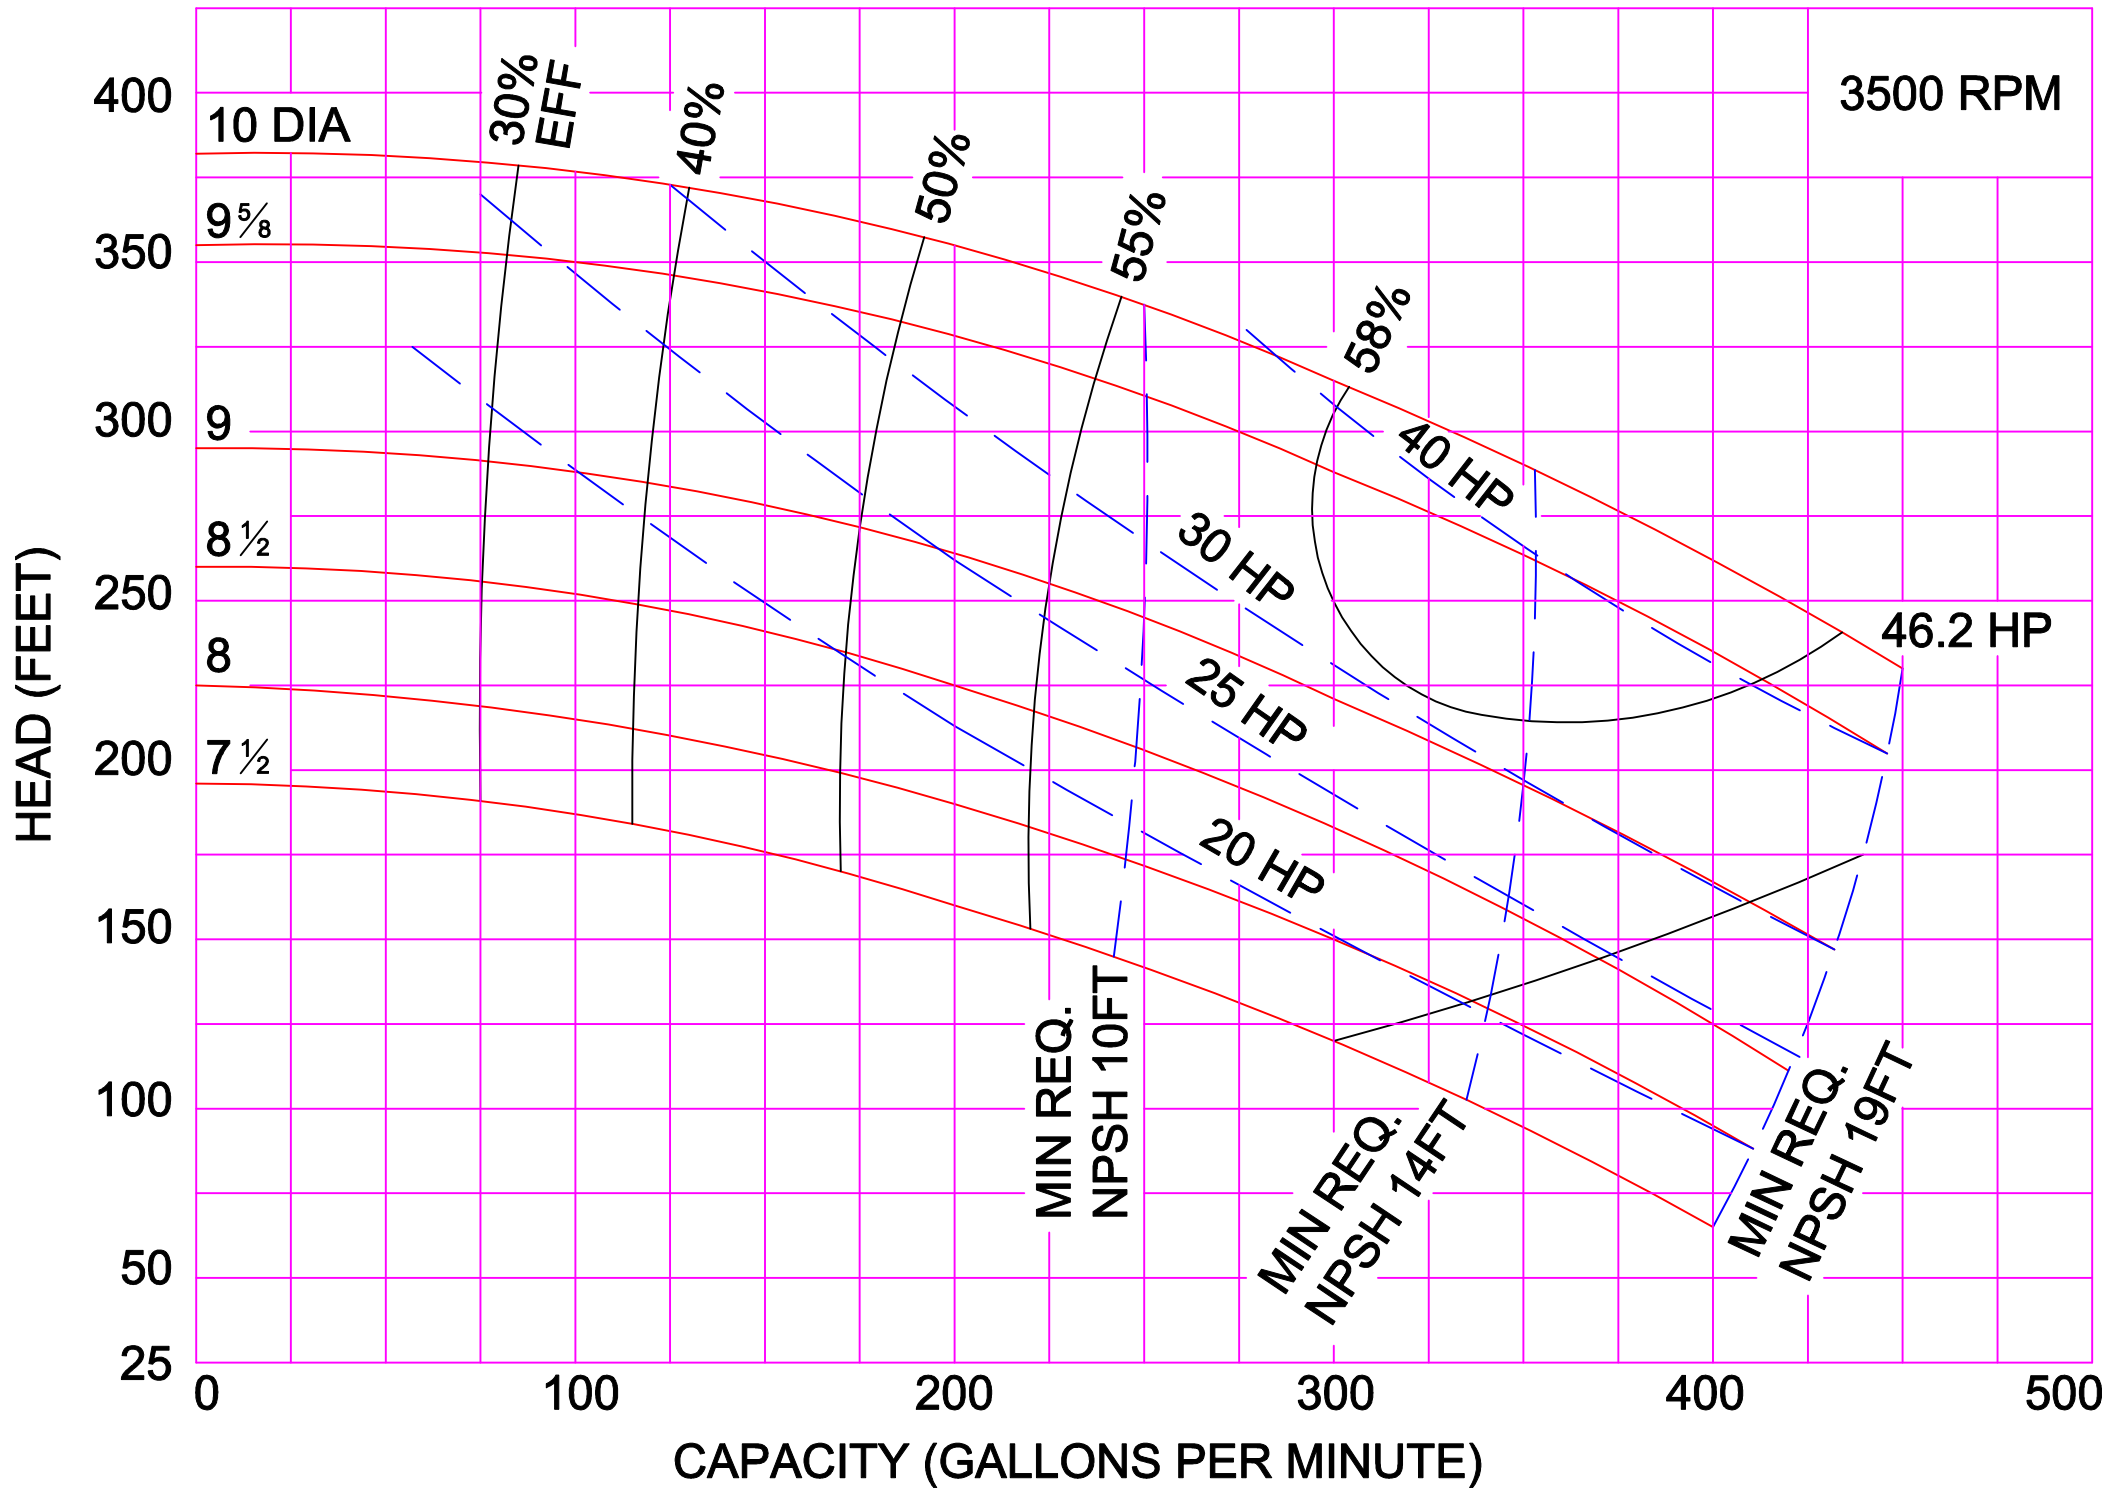

3500 RPM

AMPCO PUMPS COMPANY, INC.
E-SERIES 3 x 2

3500 RPM

3500 RPM

AMPCO PUMPS COMPANY, INC.
E-SERIES 4 x 3C

AMPCO PUMPS COMPANY, INC.
E-SERIES 1½ x 1¼ BRONZE

AMPCO PUMPS COMPANY, INC.
E-SERIES 1½ x 1¼ STAINLESS STEEL