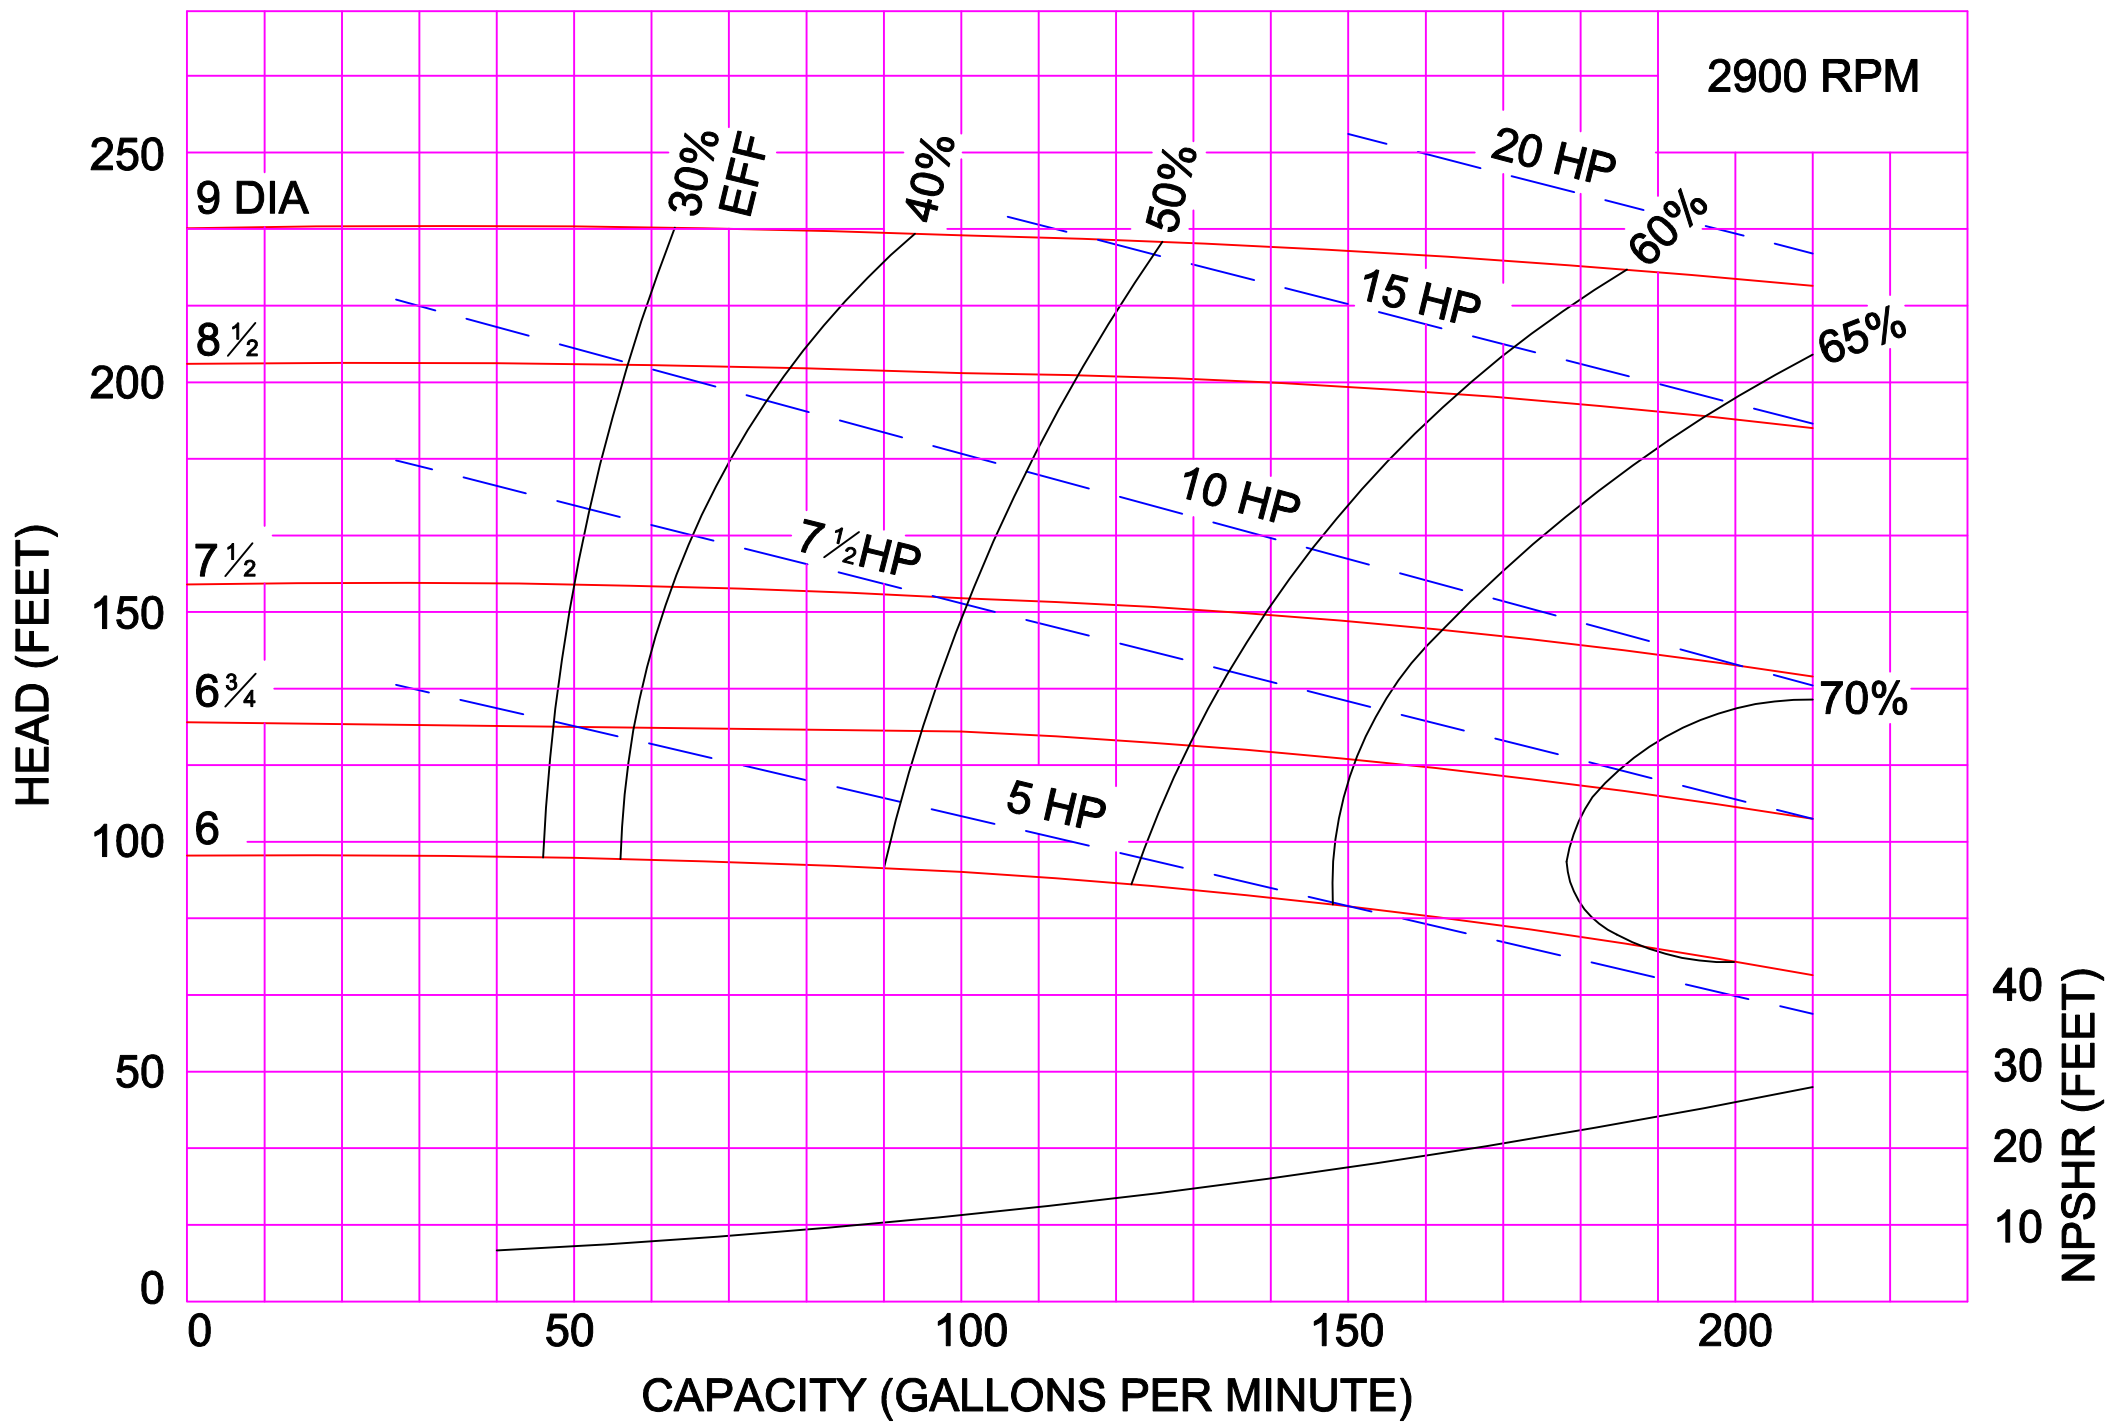

2900 RPM

AMPCO PUMPS COMPANY, INC.
E-SERIES 1½ x 1½

AMPCO PUMPS COMPANY, INC.
E-SERIES 2 x 1½

2900 RPM

AMPCO PUMPS COMPANY, INC.
E-SERIES 2 x 2

2900 RPM

2900 RPM

AMPCO PUMPS COMPANY, INC.
E-SERIES 4 x 3