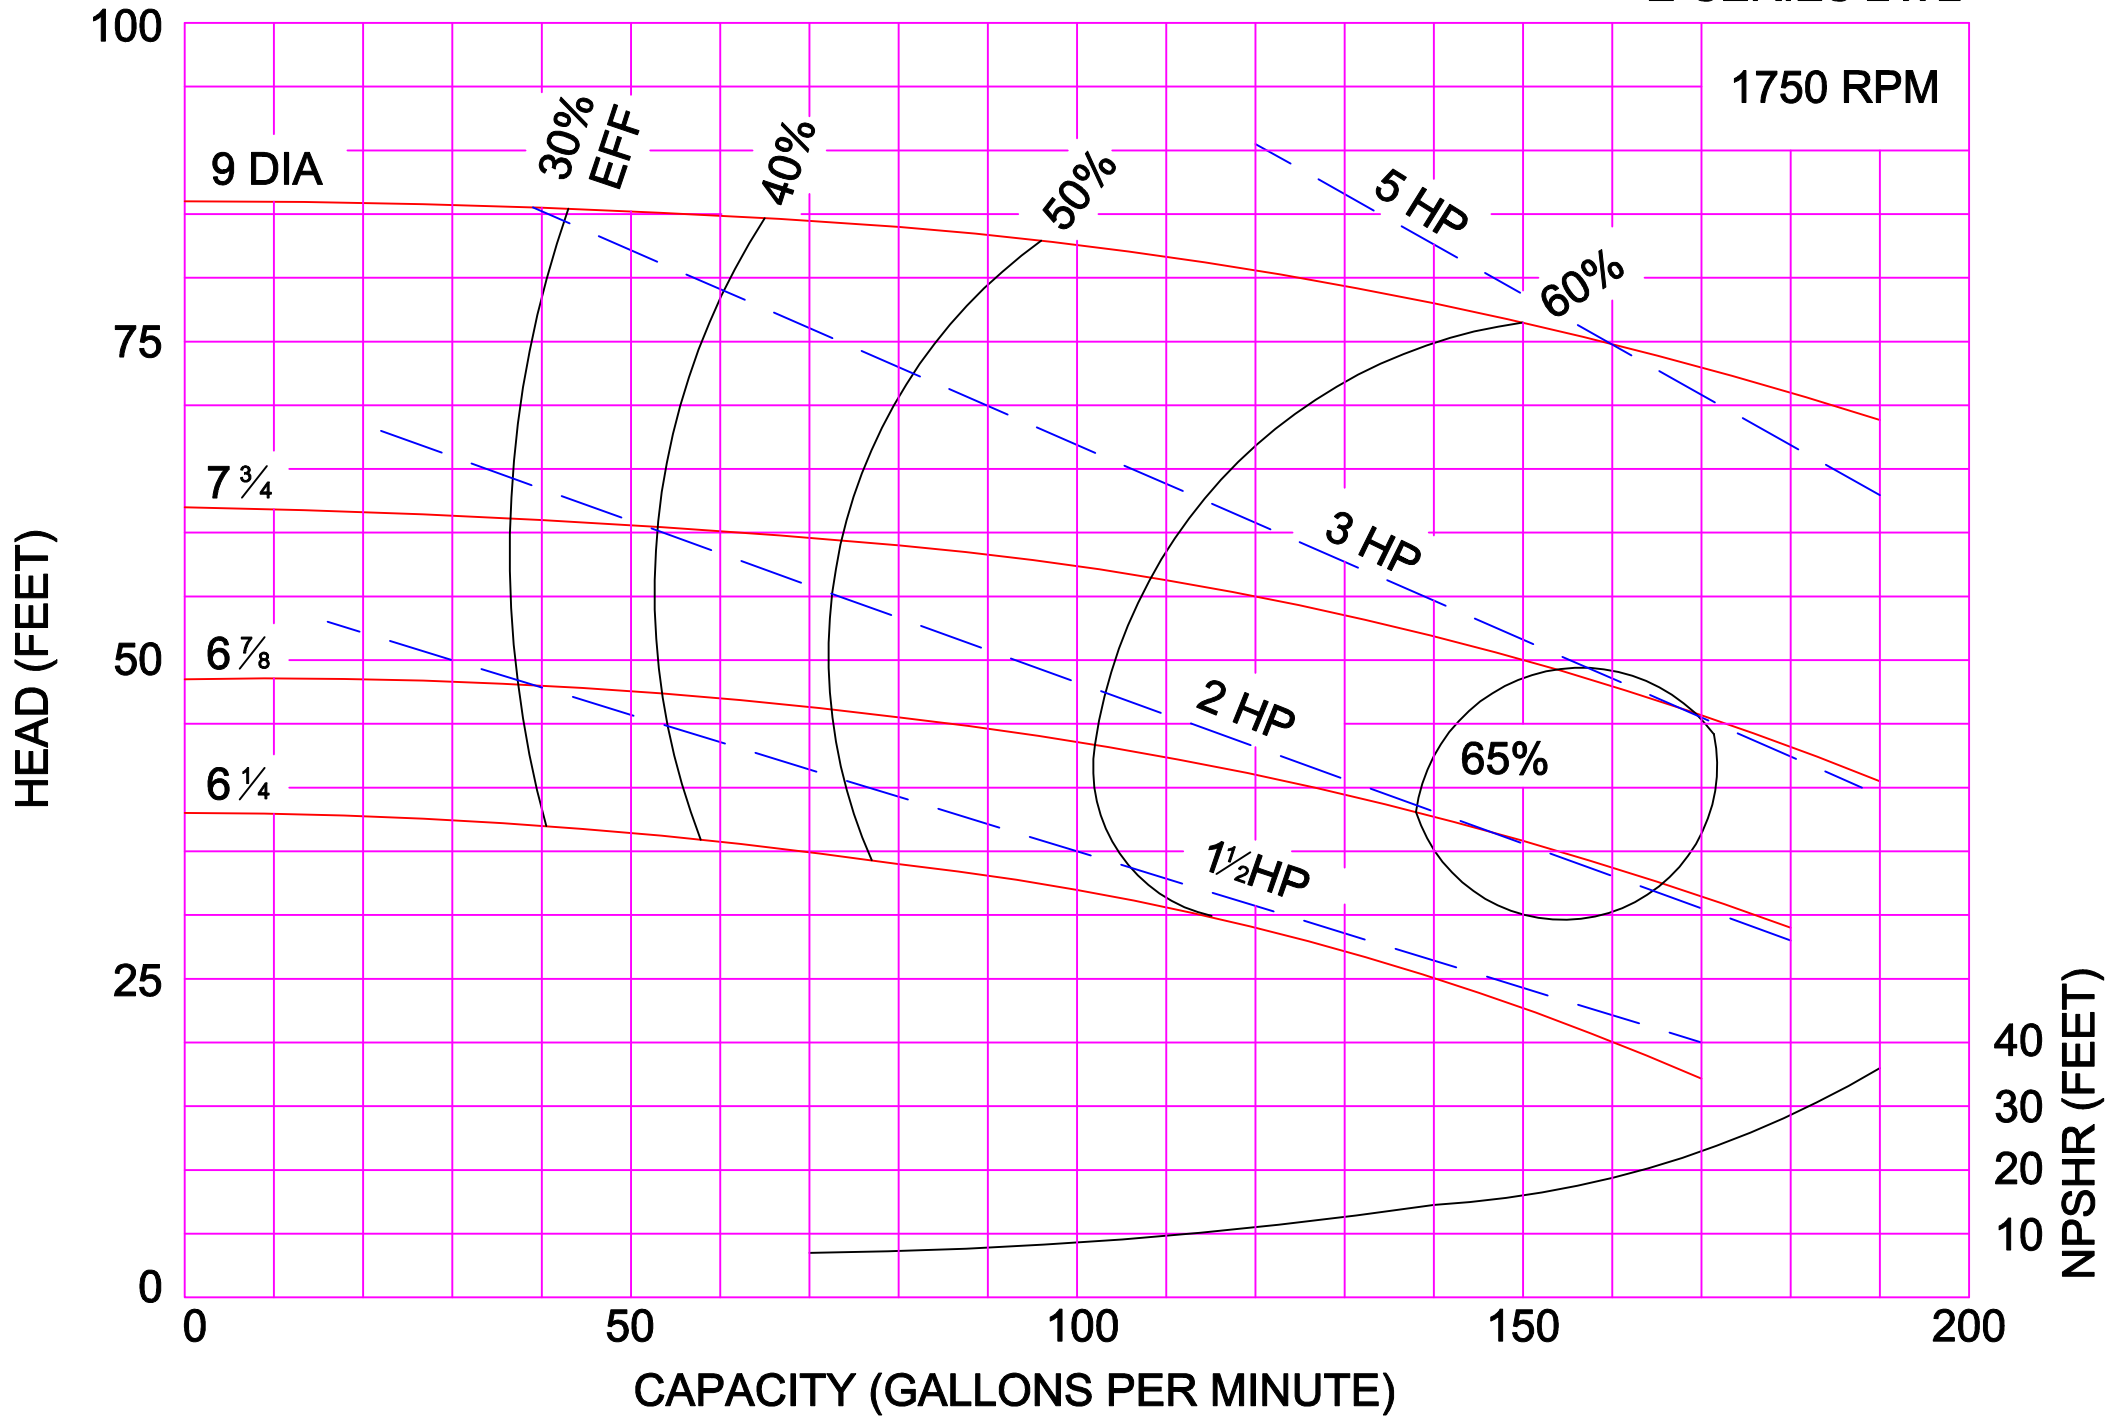

AMPCO PUMPS COMPANY, INC.
E-SERIES 2 x 2