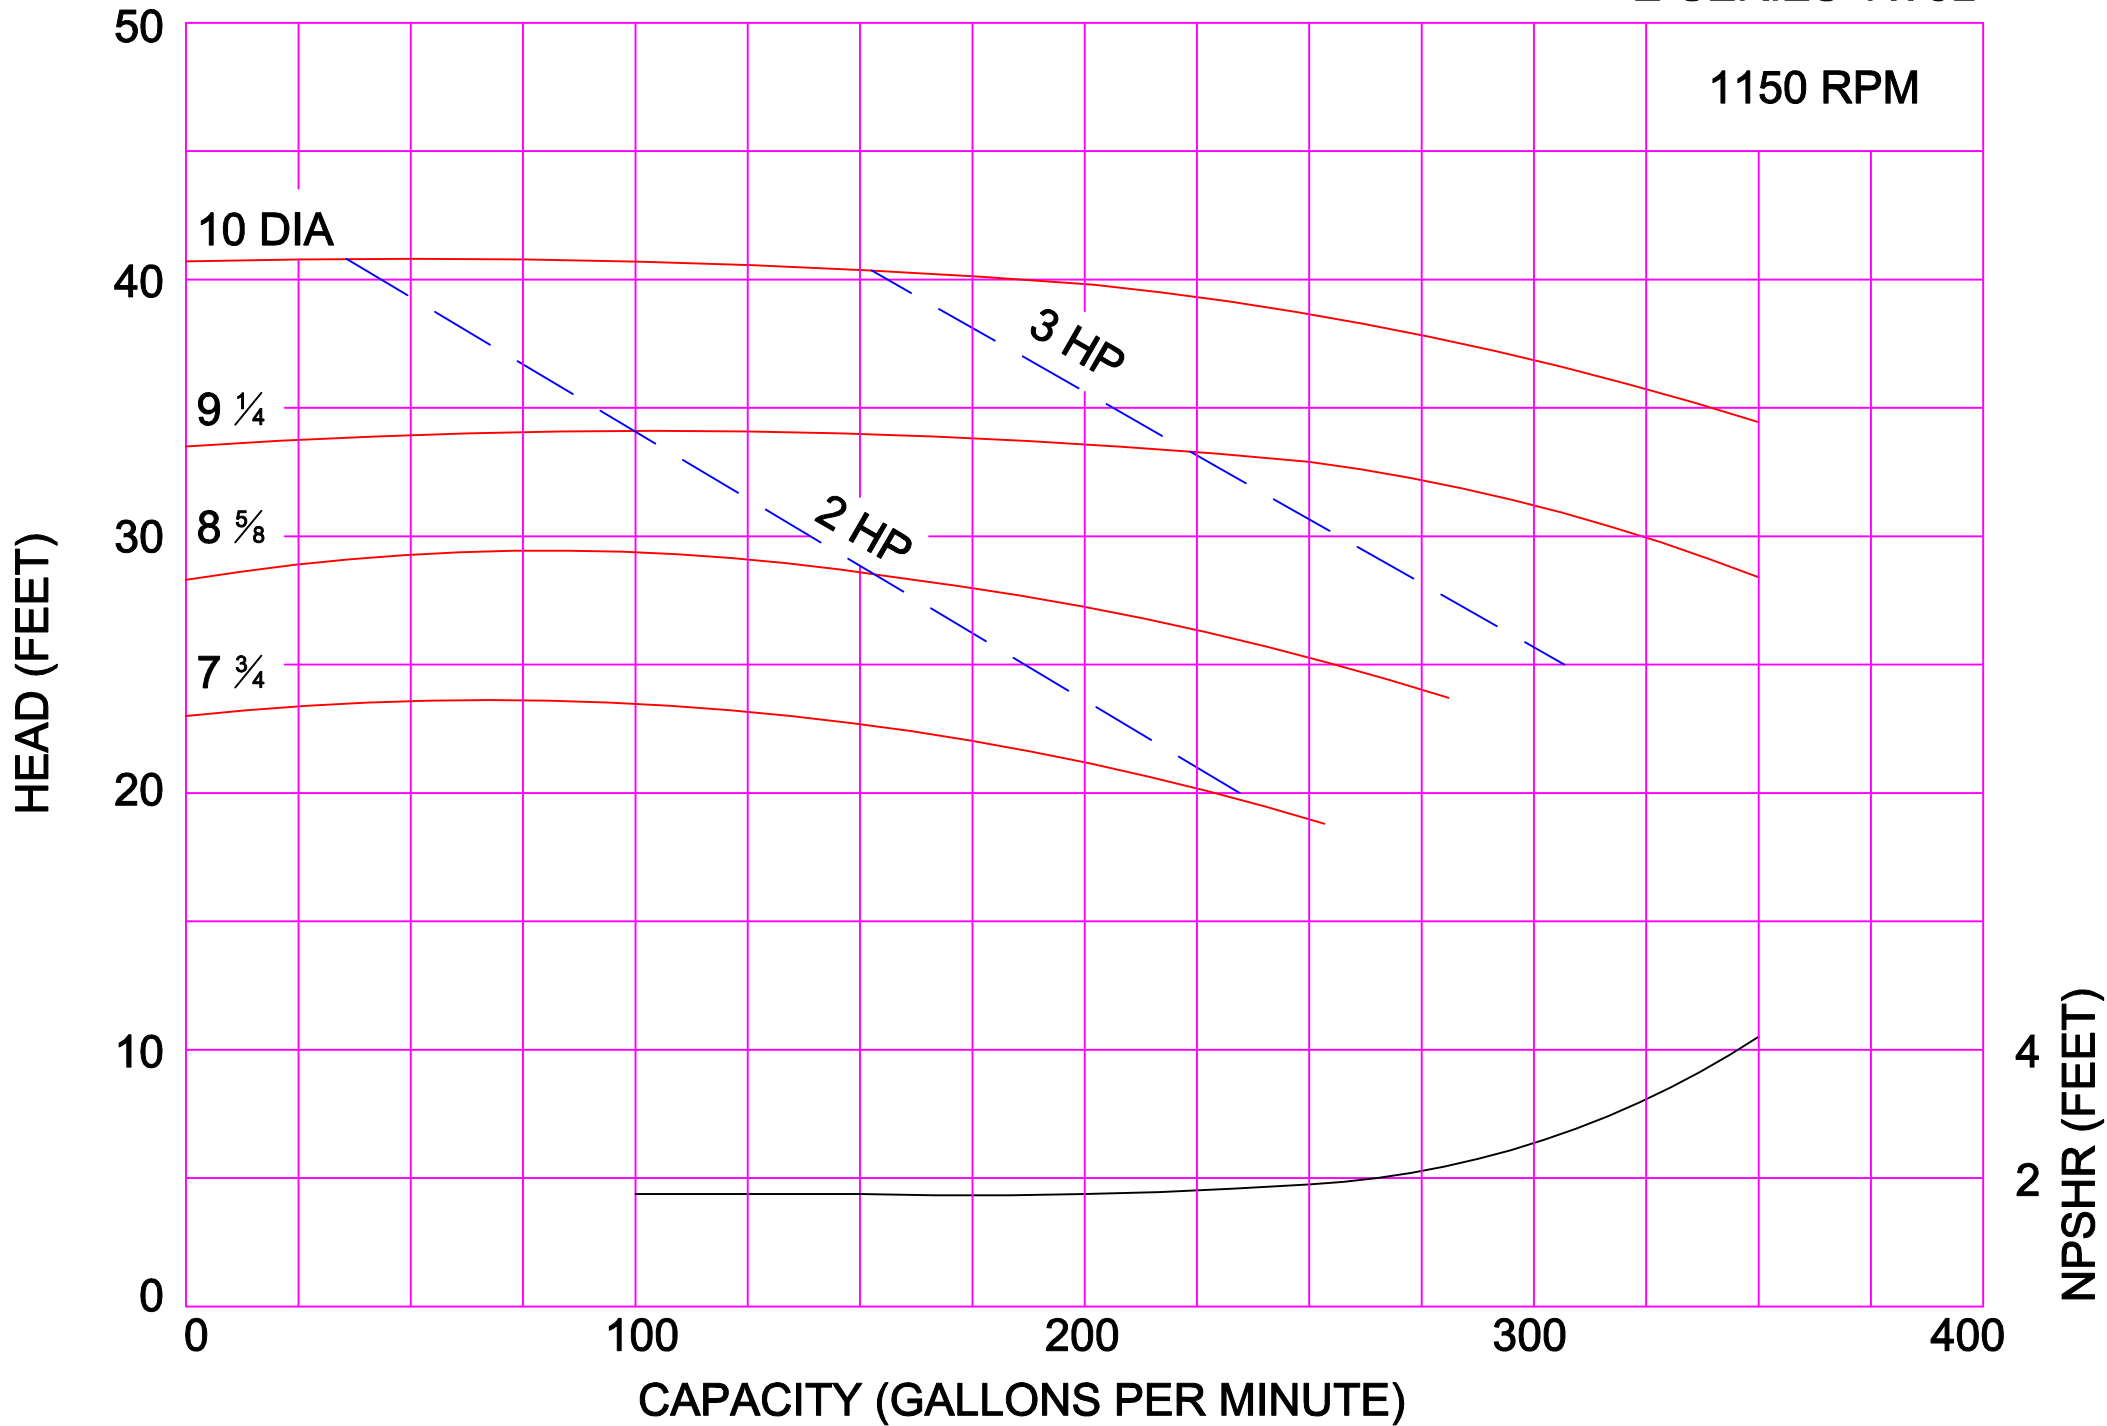

AMPCO PUMPS COMPANY, INC.
E-SERIES 4 x 3L

1150 RPM