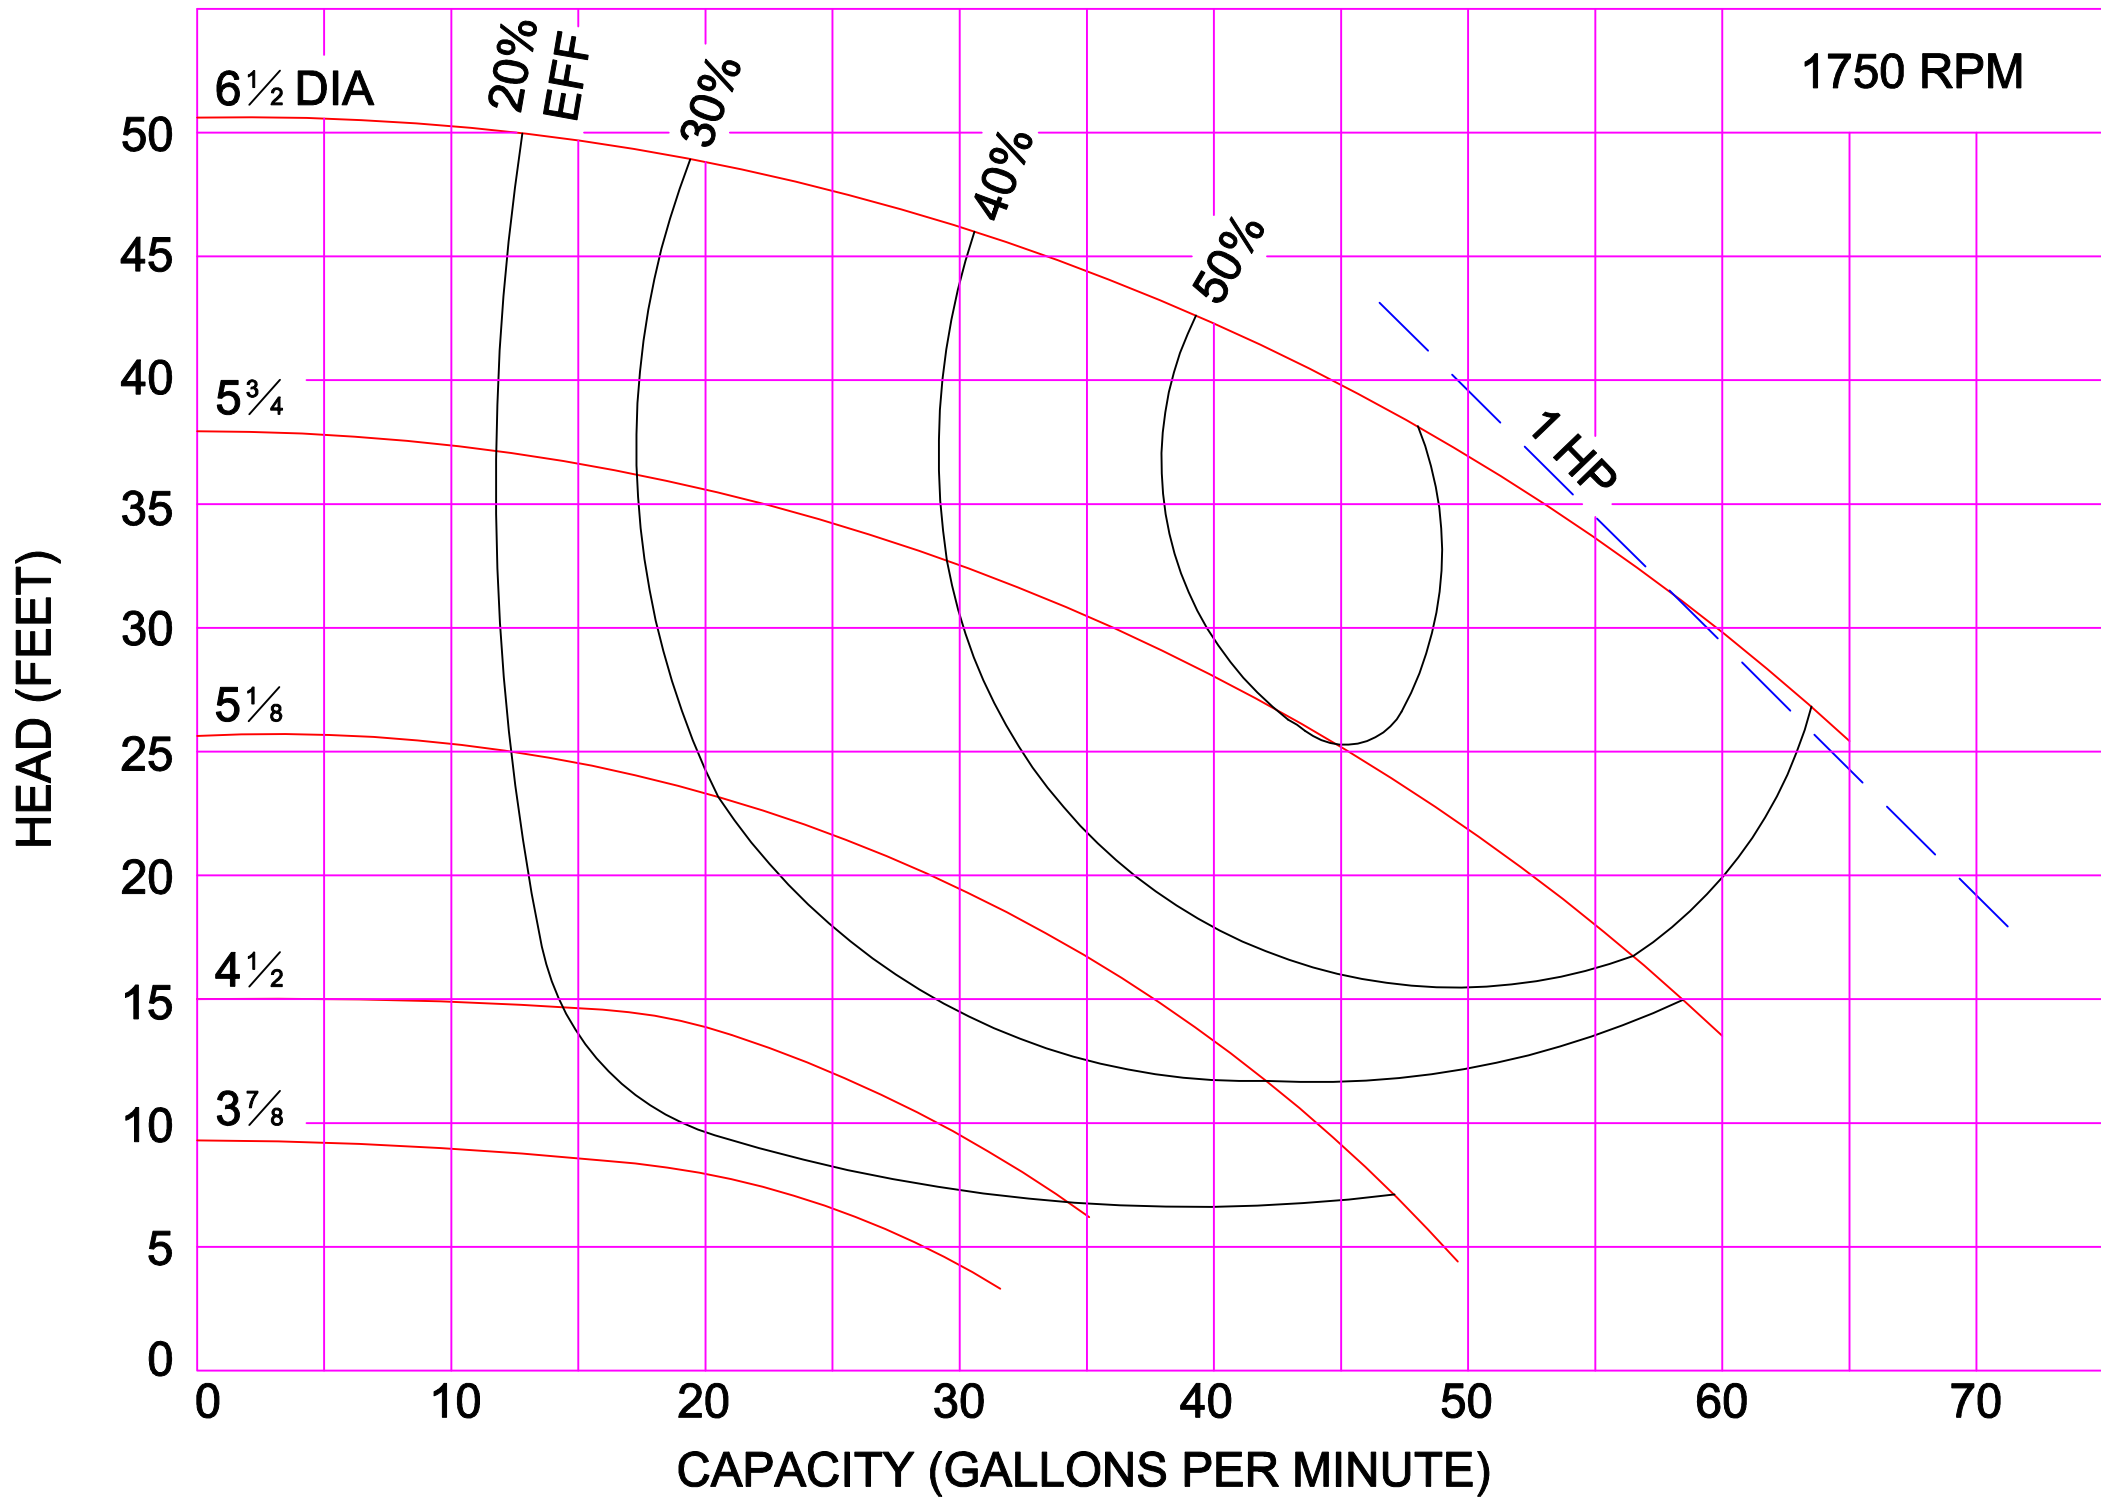

3500 RPM

AMPCO PUMPS COMPANY, INC.
E-SERIES 3 x 2

3500 RPM

3500 RPM

AMPCO PUMPS COMPANY, INC.
E-SERIES 4 x 3C

AMPCO PUMPS COMPANY, INC.
E-SERIES 1½ x 1¼ BRONZE

AMPCO PUMPS COMPANY, INC.
E-SERIES 1½ x 1¼ STAINLESS STEEL