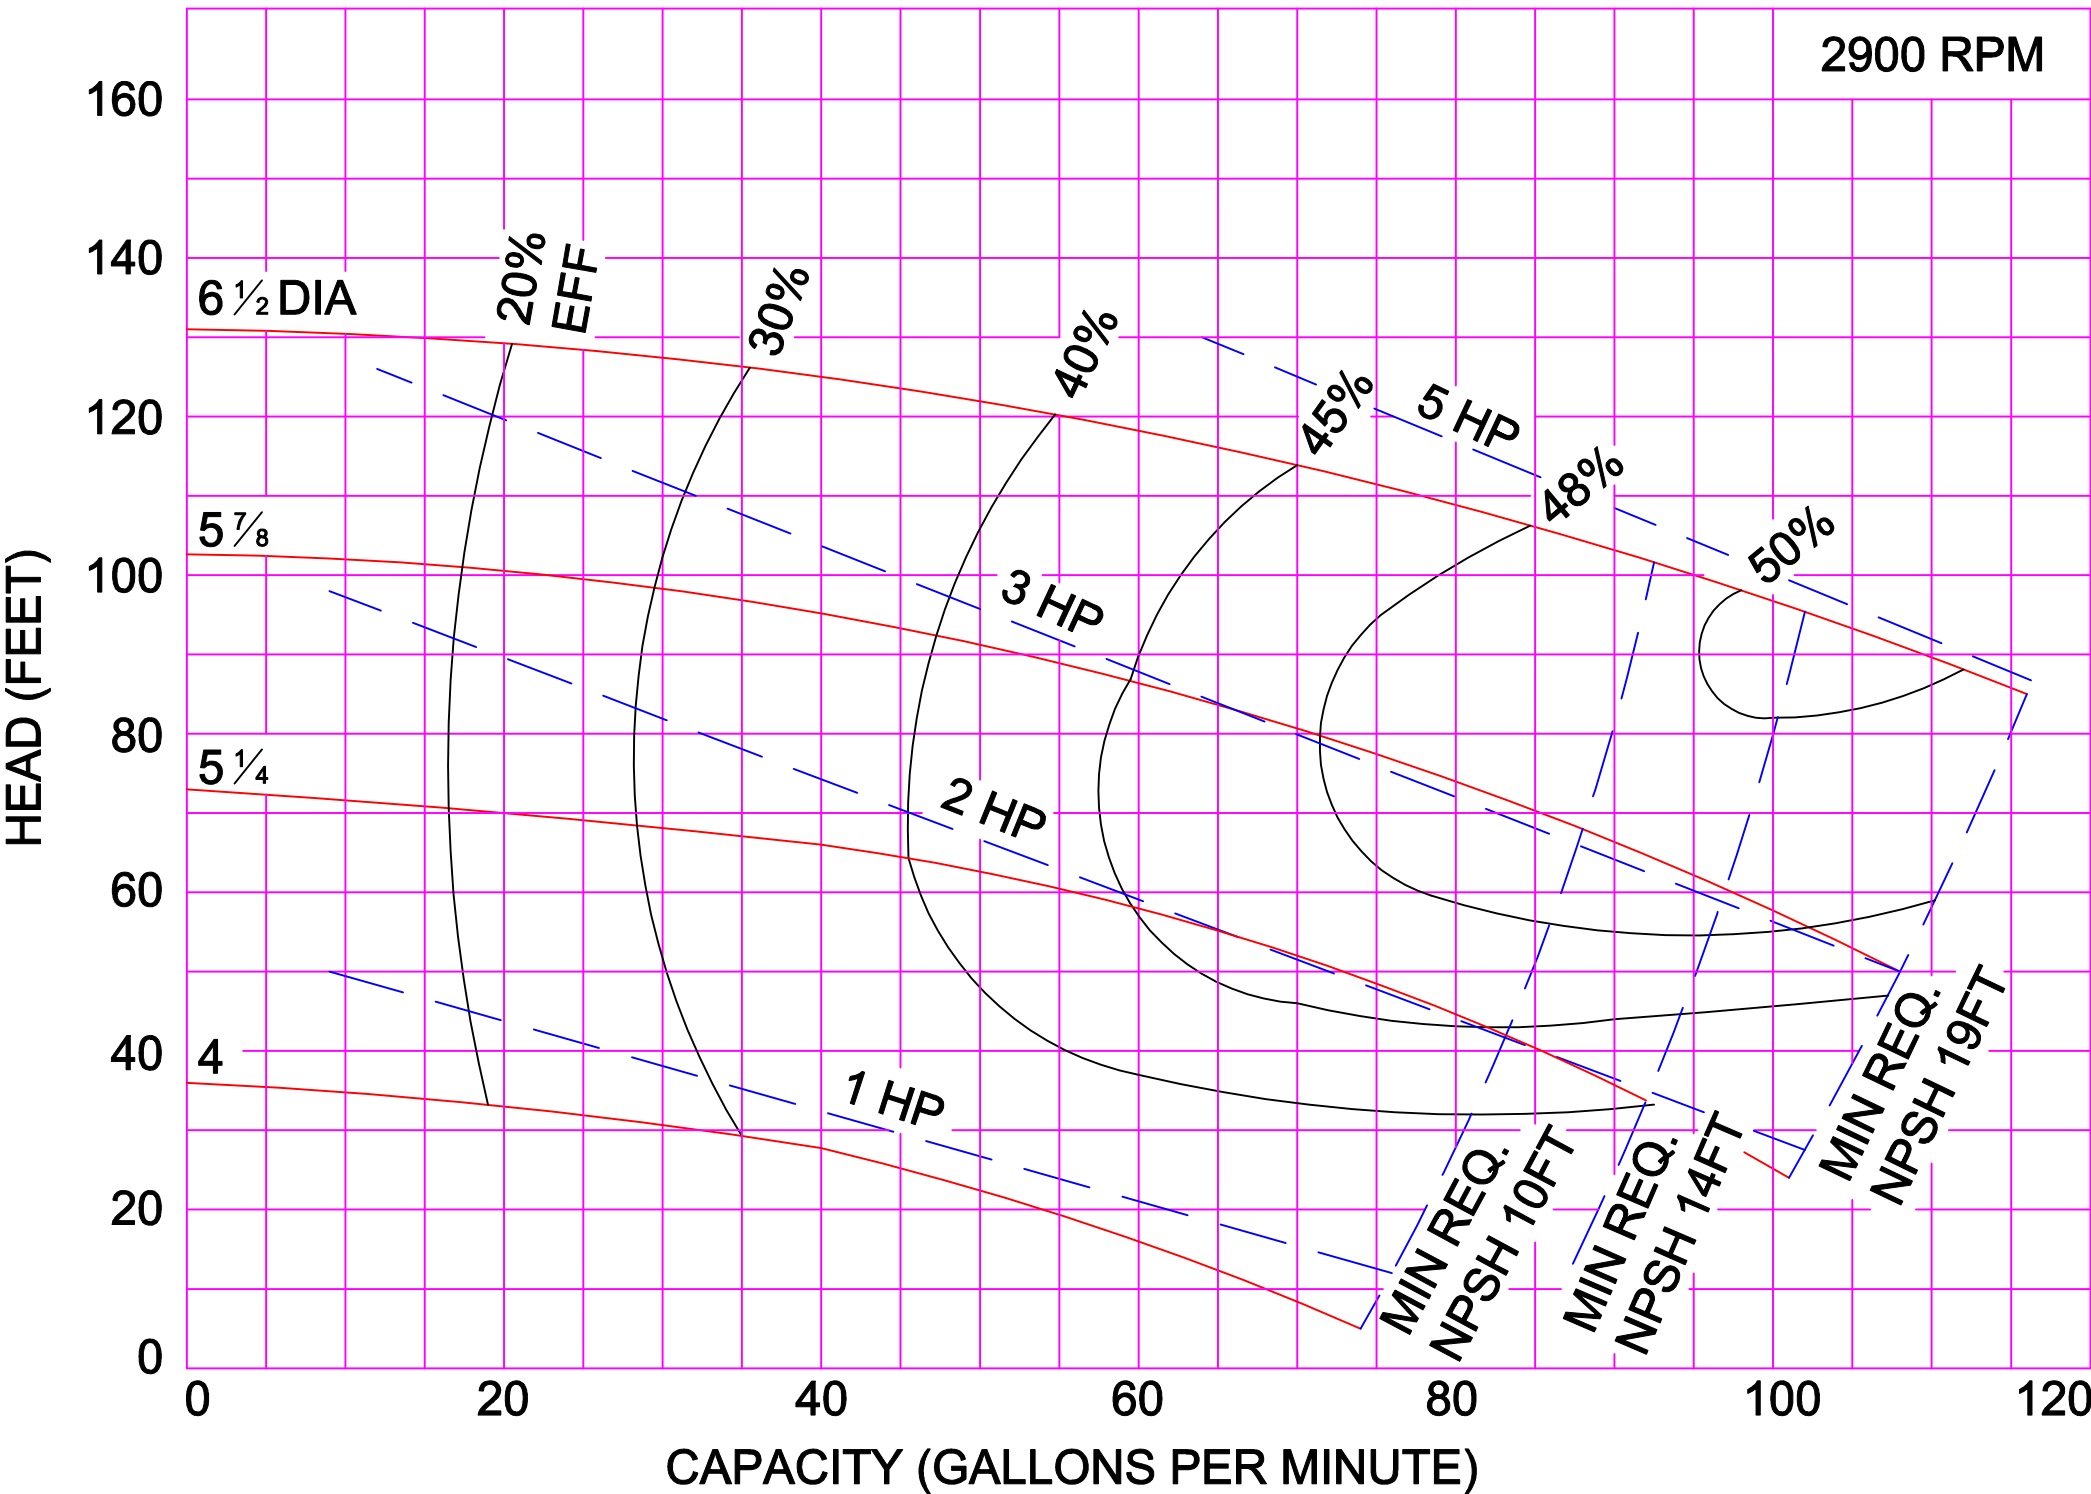

2900 RPM

AMPCO PUMPS COMPANY, INC.
E-SERIES 1½ x 1½

AMPCO PUMPS COMPANY, INC.
E-SERIES 2 x 1½

2900 RPM

AMPCO PUMPS COMPANY, INC.
E-SERIES 2 x 2

2900 RPM

2900 RPM

AMPCO PUMPS COMPANY, INC.
E-SERIES 4 x 3