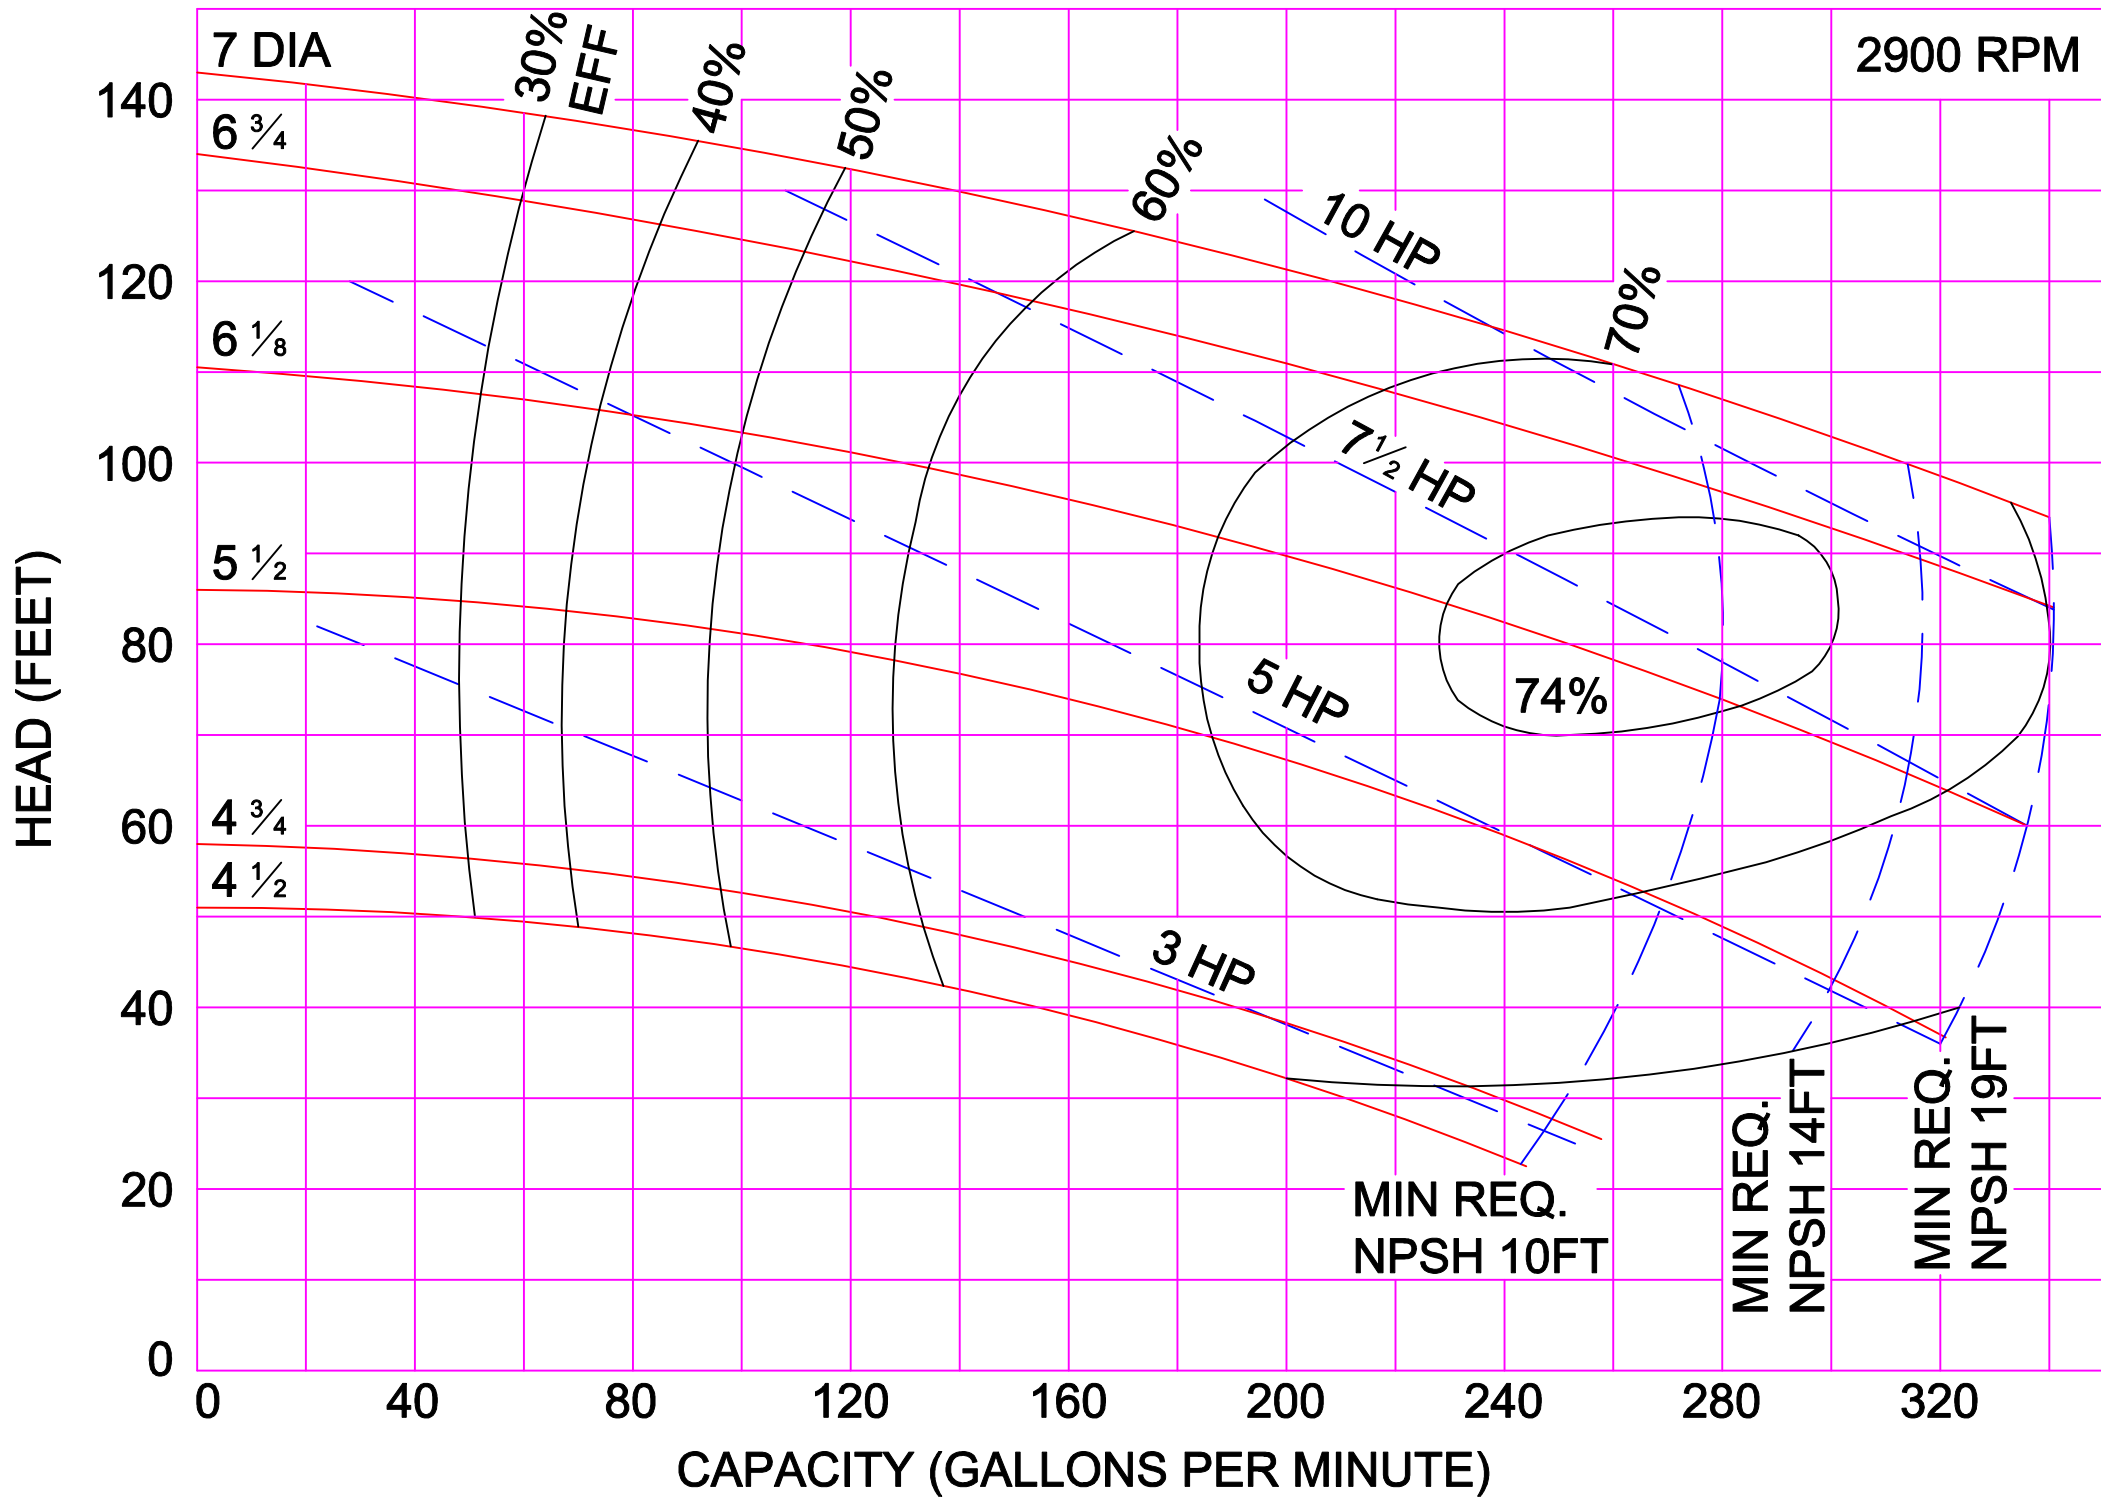

2900 RPM

AMPCO PUMPS COMPANY, INC.
E-SERIES 1½ x 1½

AMPCO PUMPS COMPANY, INC.
E-SERIES 2 x 1½

2900 RPM

AMPCO PUMPS COMPANY, INC.
E-SERIES 2 x 2

2900 RPM

2900 RPM

AMPCO PUMPS COMPANY, INC.
E-SERIES 4 x 3