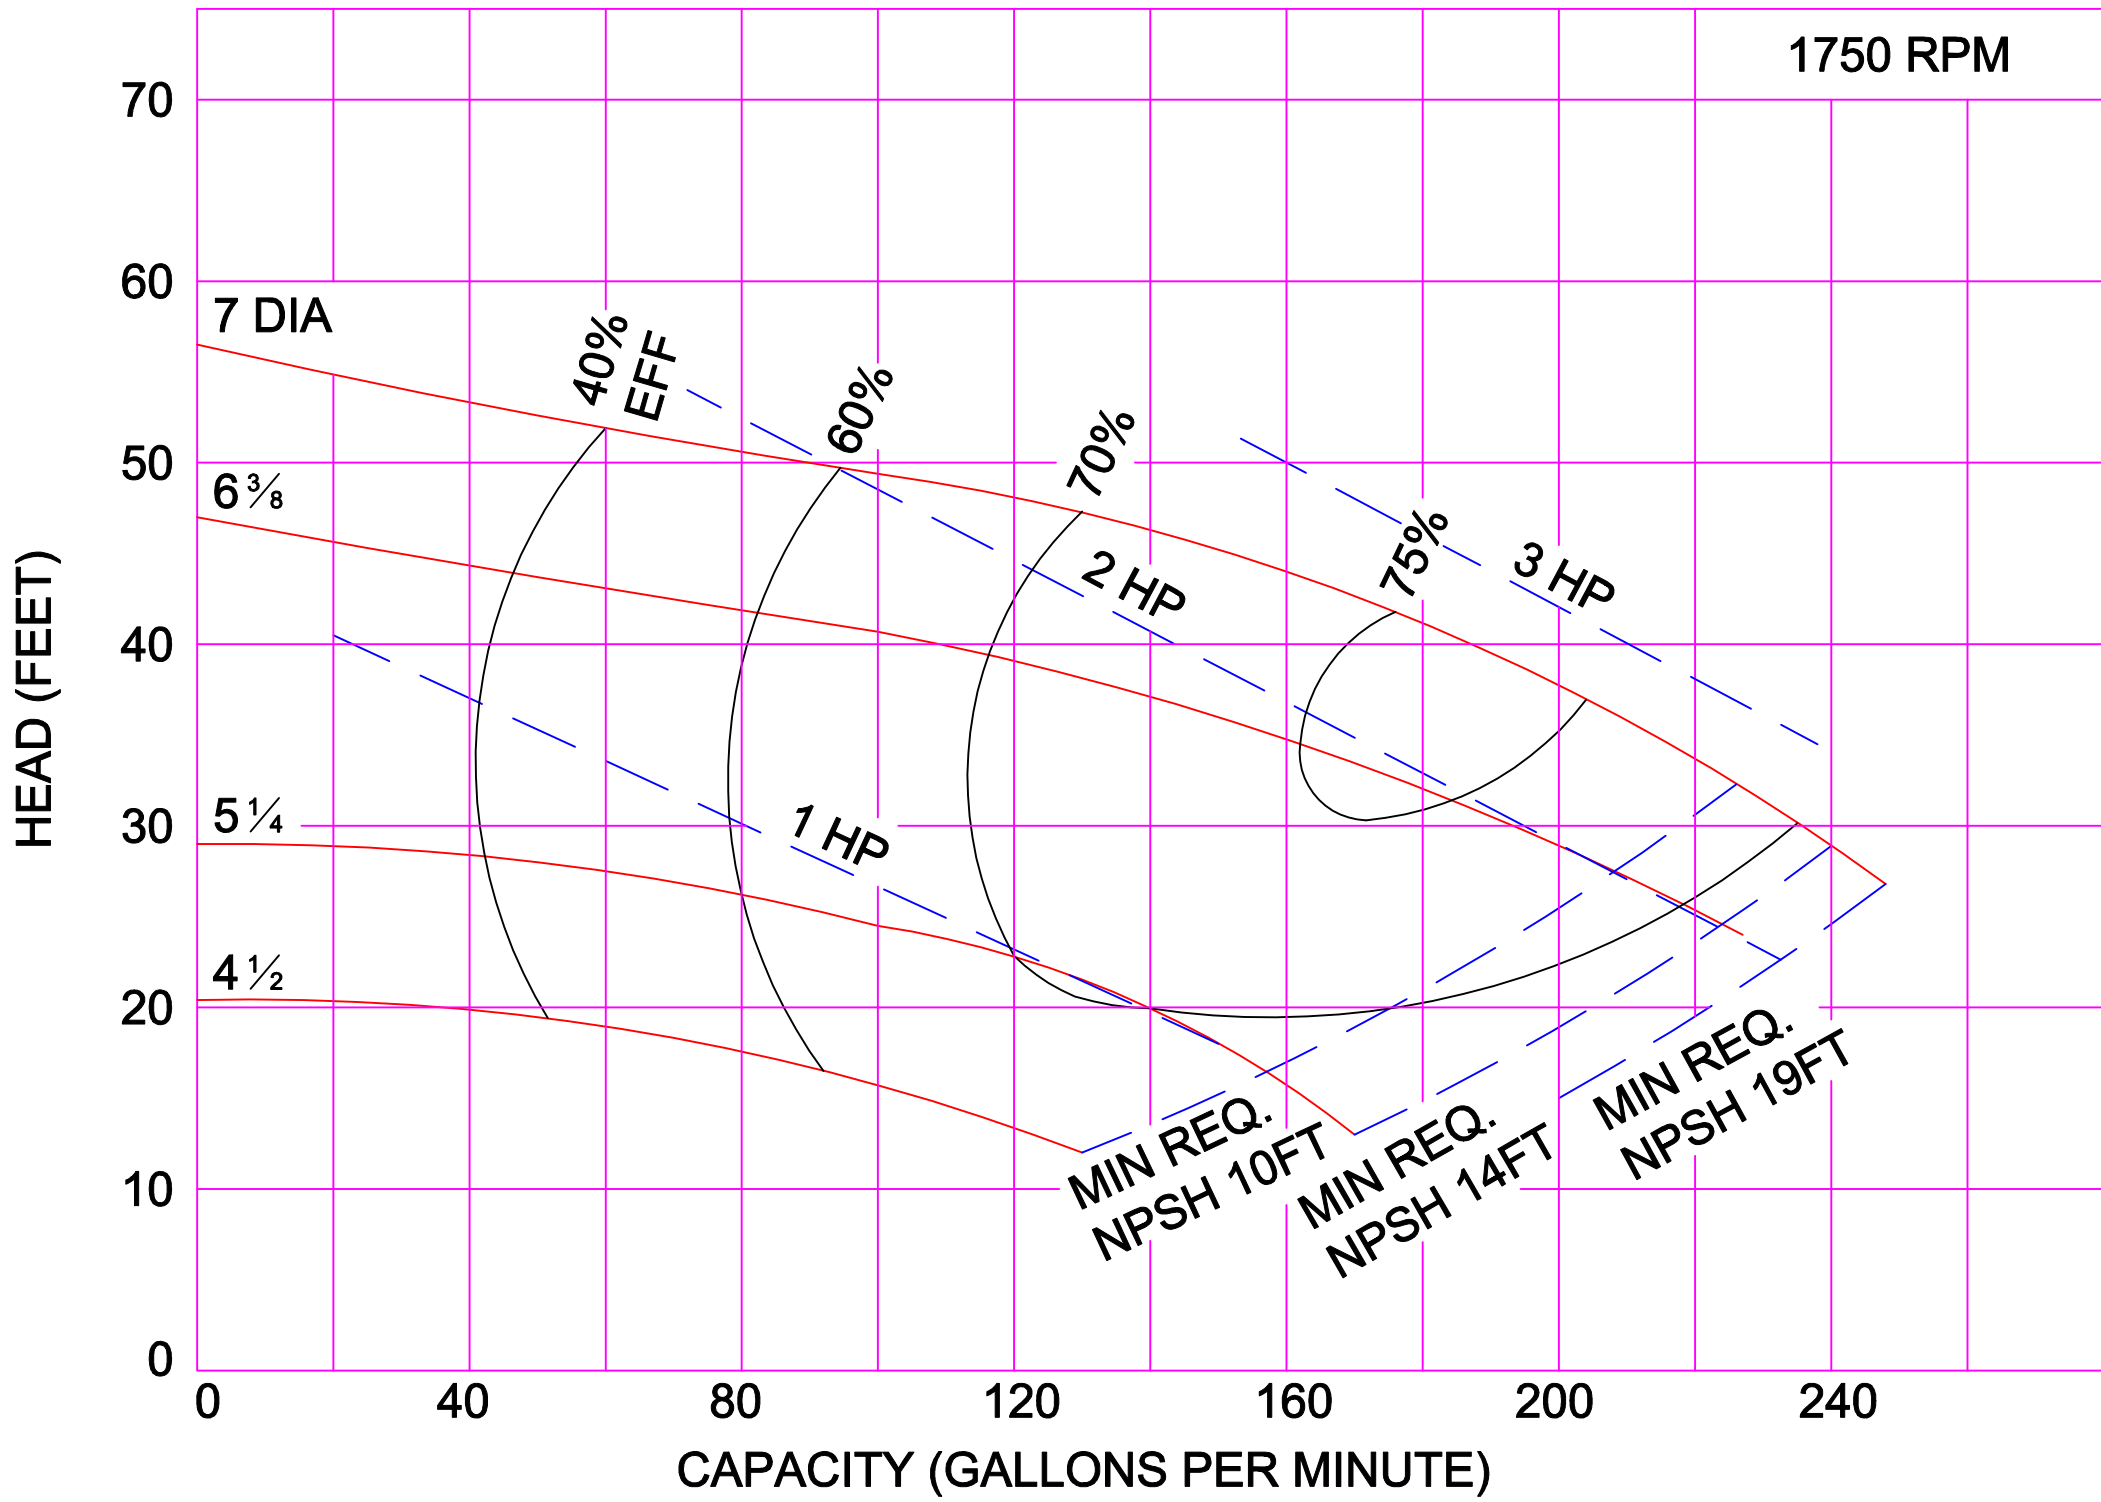

AMPCO PUMPS COMPANY, INC.
E-SERIES 1½ x 1½

1750 RPM

AMPCO PUMPS COMPANY, INC.
E-SERIES 2 x 2

AMPCO PUMPS COMPANY, INC.
E-SERIES 2½ x 2

1750 RPM

1750 RPM

AMPCO PUMPS COMPANY, INC.
E-SERIES 4 x 3

1750 RPM