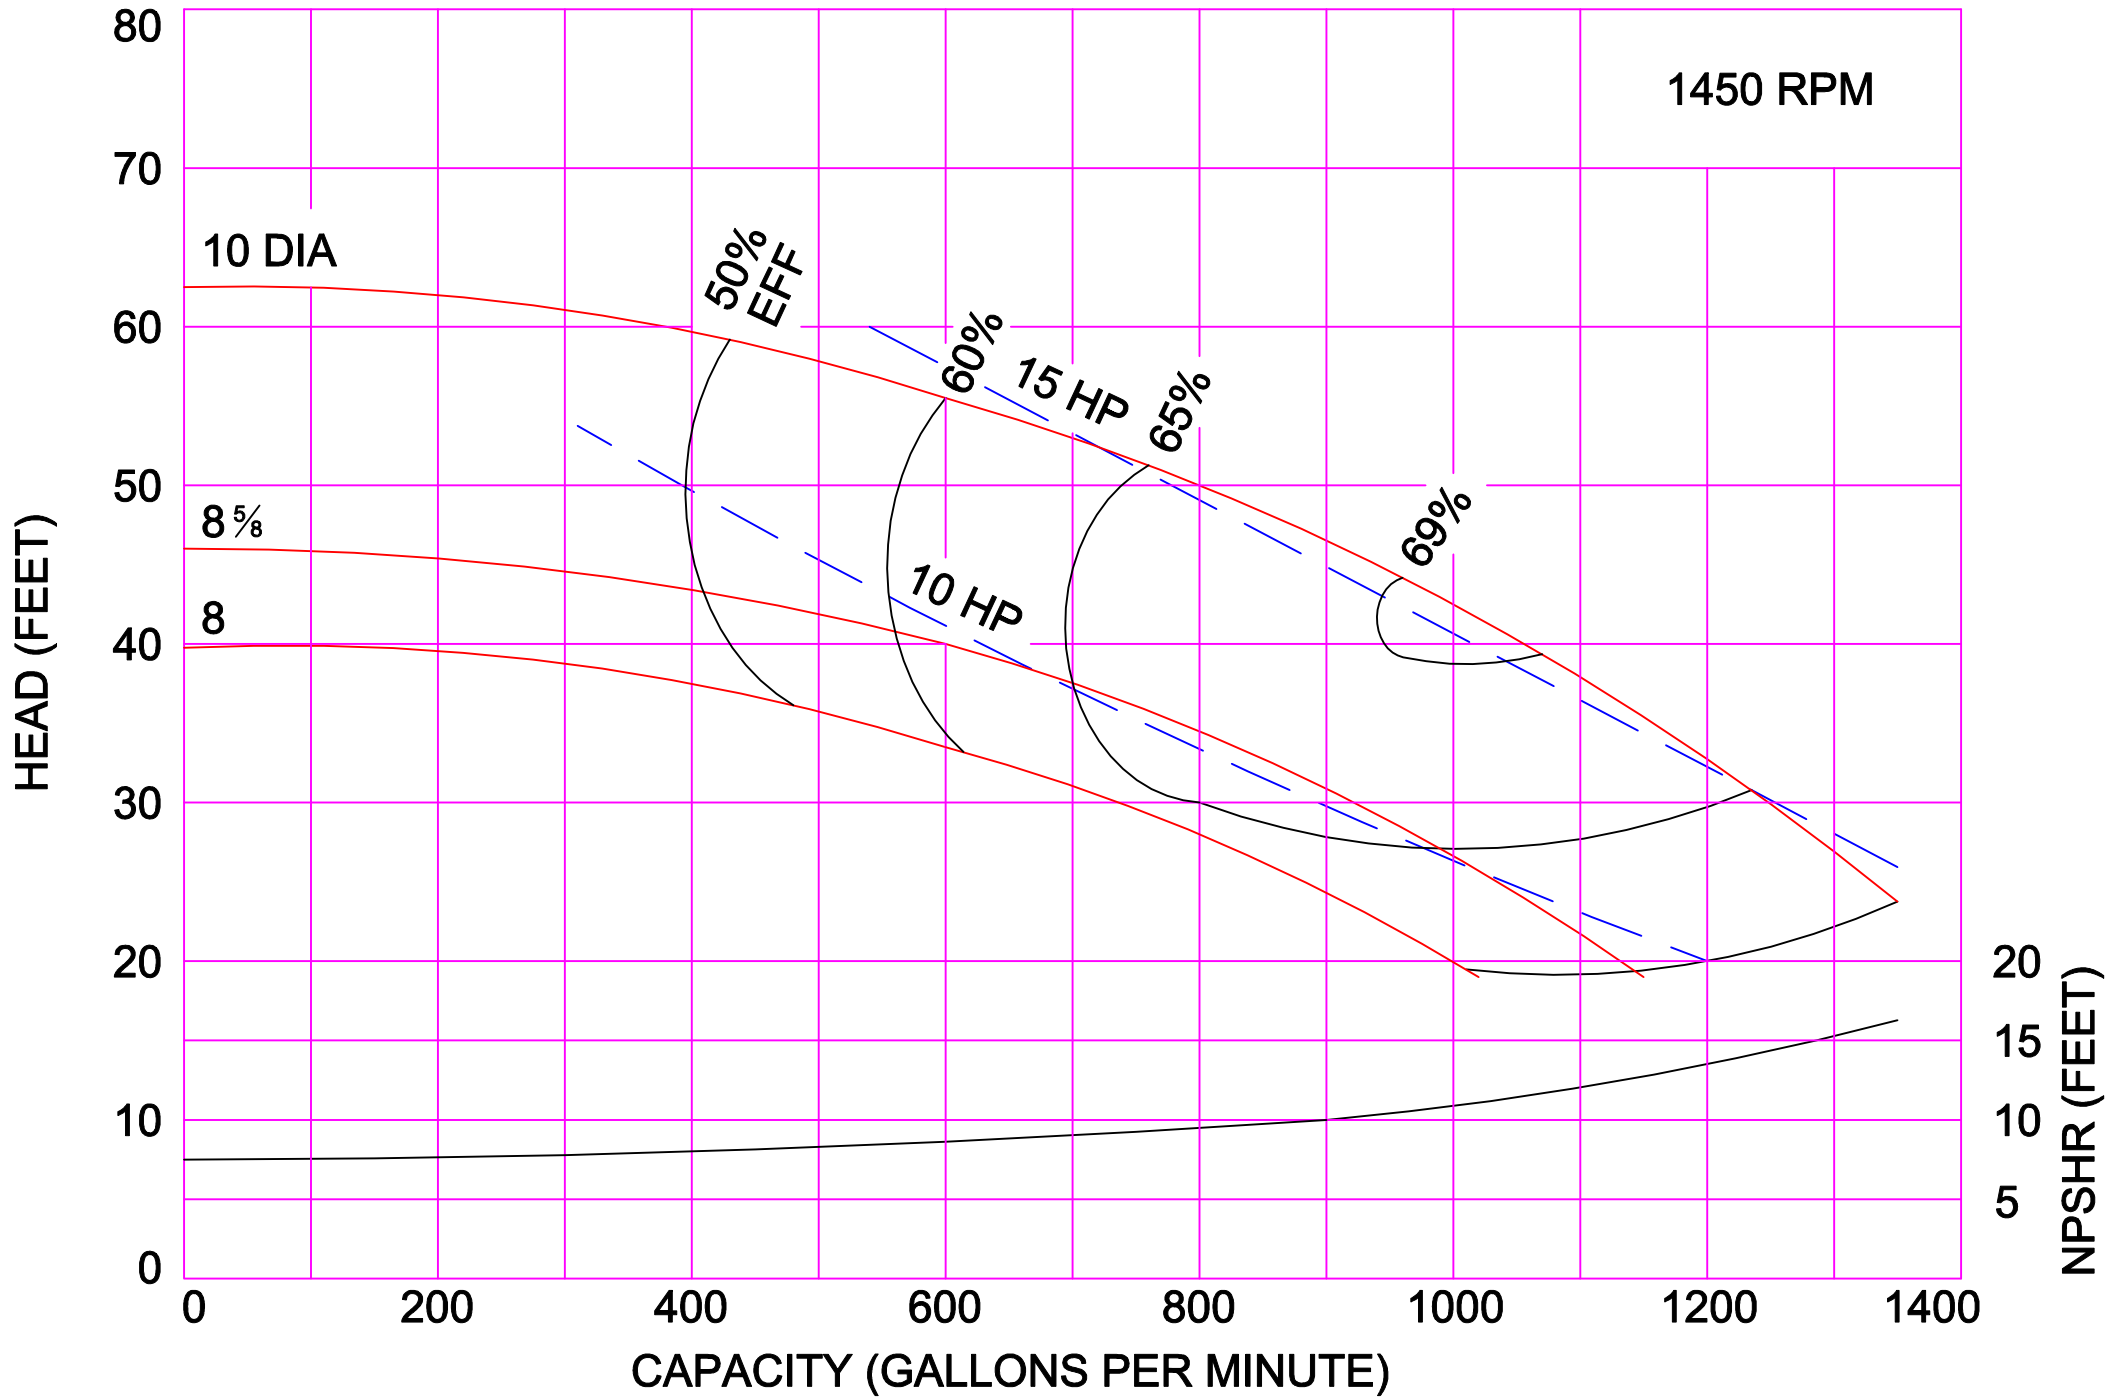

2900 RPM

AMPCO PUMPS COMPANY, INC.
E-SERIES 4 x 3C

AMPCO PUMPS COMPANY, INC.
E-SERIES 4 x 3L

AMPCO PUMPS COMPANY, INC.
E-SERIES 5 x 4

AMPCO PUMPS COMPANY, INC.
E-SERIES 6 x 6

1450 RPM

AMPCO PUMPS COMPANY, INC.
E-SERIES COMPOSITE