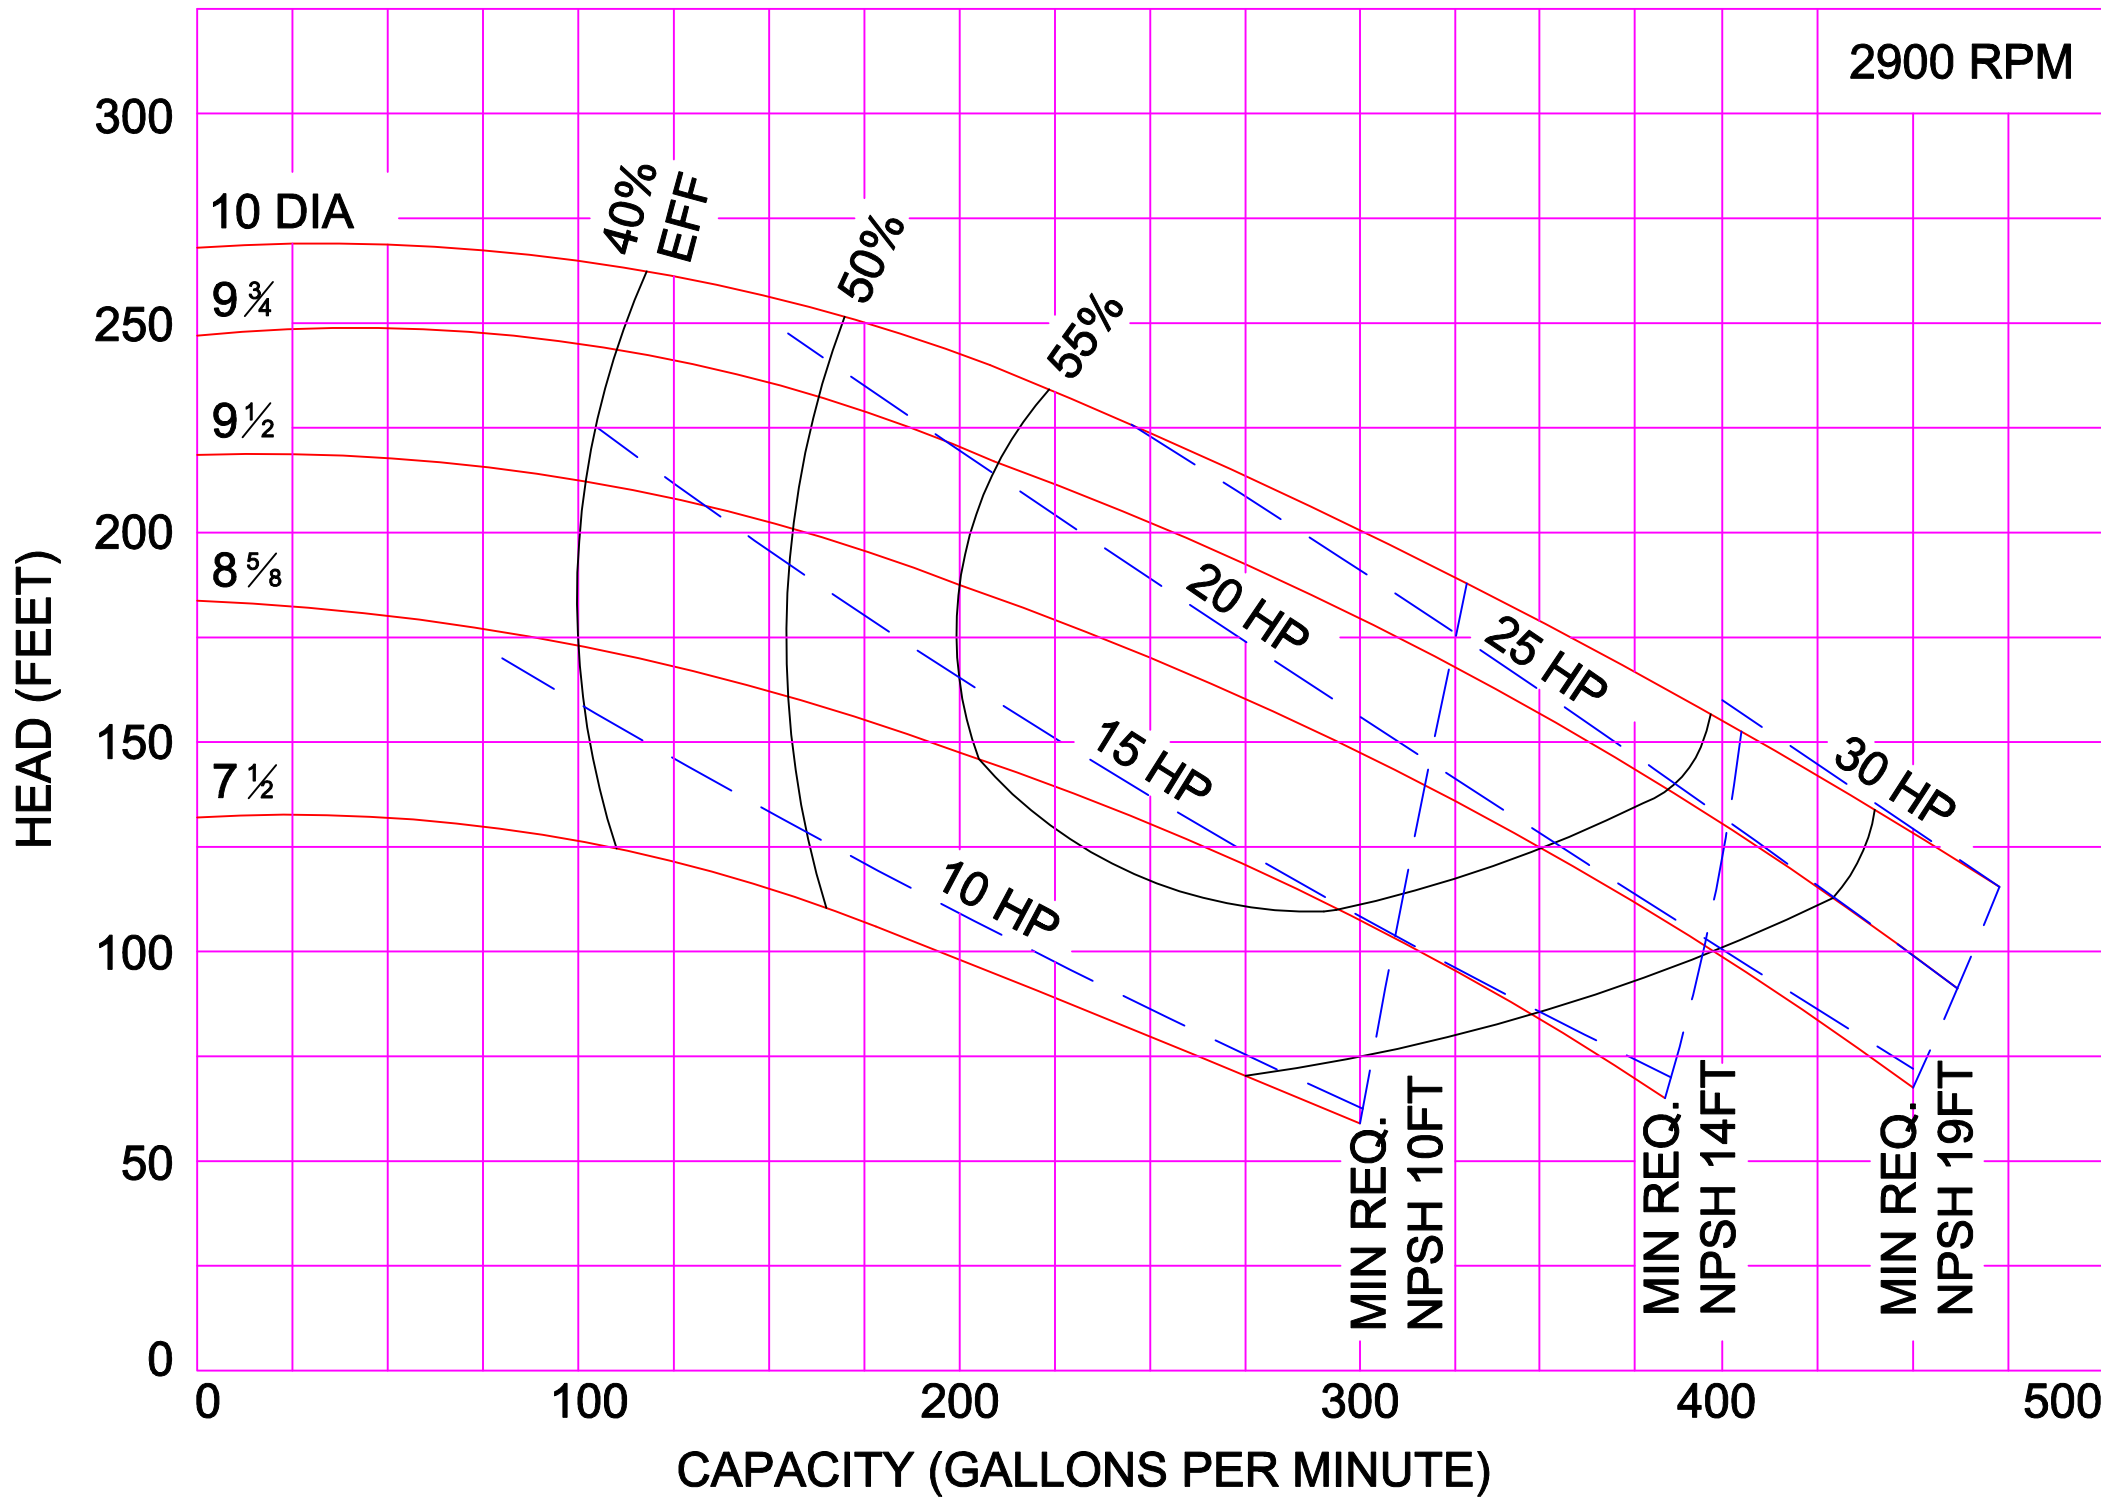

2900 RPM

AMPCO PUMPS COMPANY, INC.
E-SERIES 1½ x 1½

AMPCO PUMPS COMPANY, INC.
E-SERIES 2 x 1½

2900 RPM

AMPCO PUMPS COMPANY, INC.
E-SERIES 2 x 2

2900 RPM

2900 RPM

AMPCO PUMPS COMPANY, INC.
E-SERIES 4 x 3