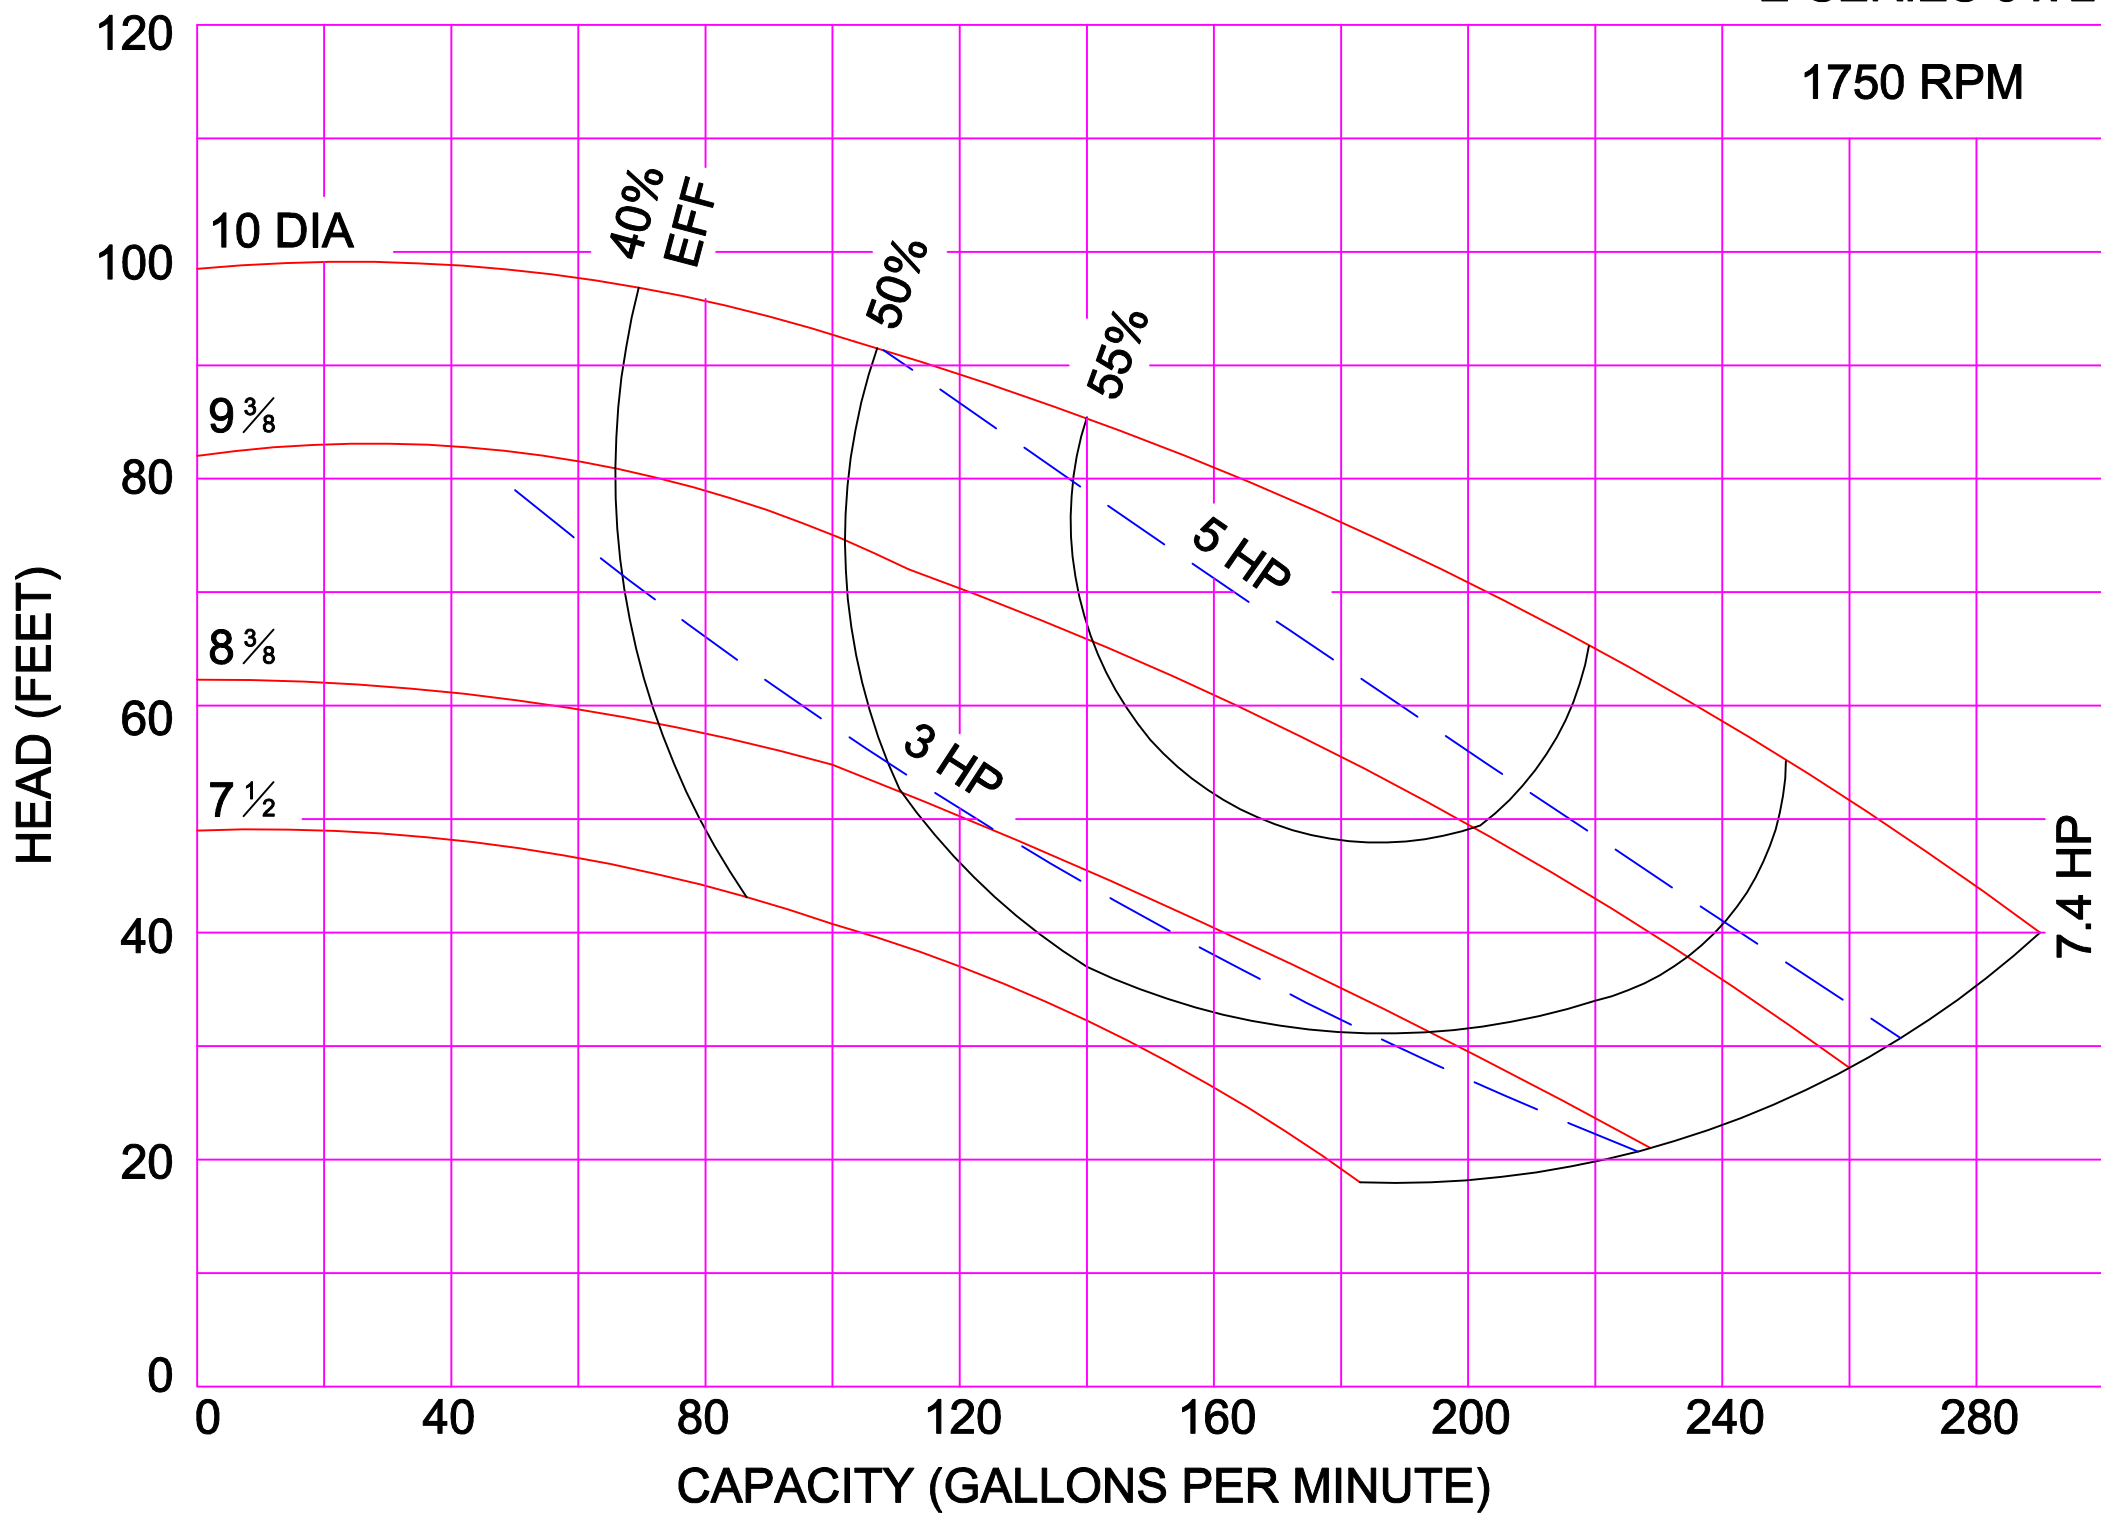

AMPCO PUMPS COMPANY, INC.
E-SERIES 1½ x 1½

1750 RPM

AMPCO PUMPS COMPANY, INC.
E-SERIES 2 x 2

AMPCO PUMPS COMPANY, INC.
E-SERIES 2½ x 2

1750 RPM

1750 RPM

AMPCO PUMPS COMPANY, INC.
E-SERIES 4 x 3

1750 RPM