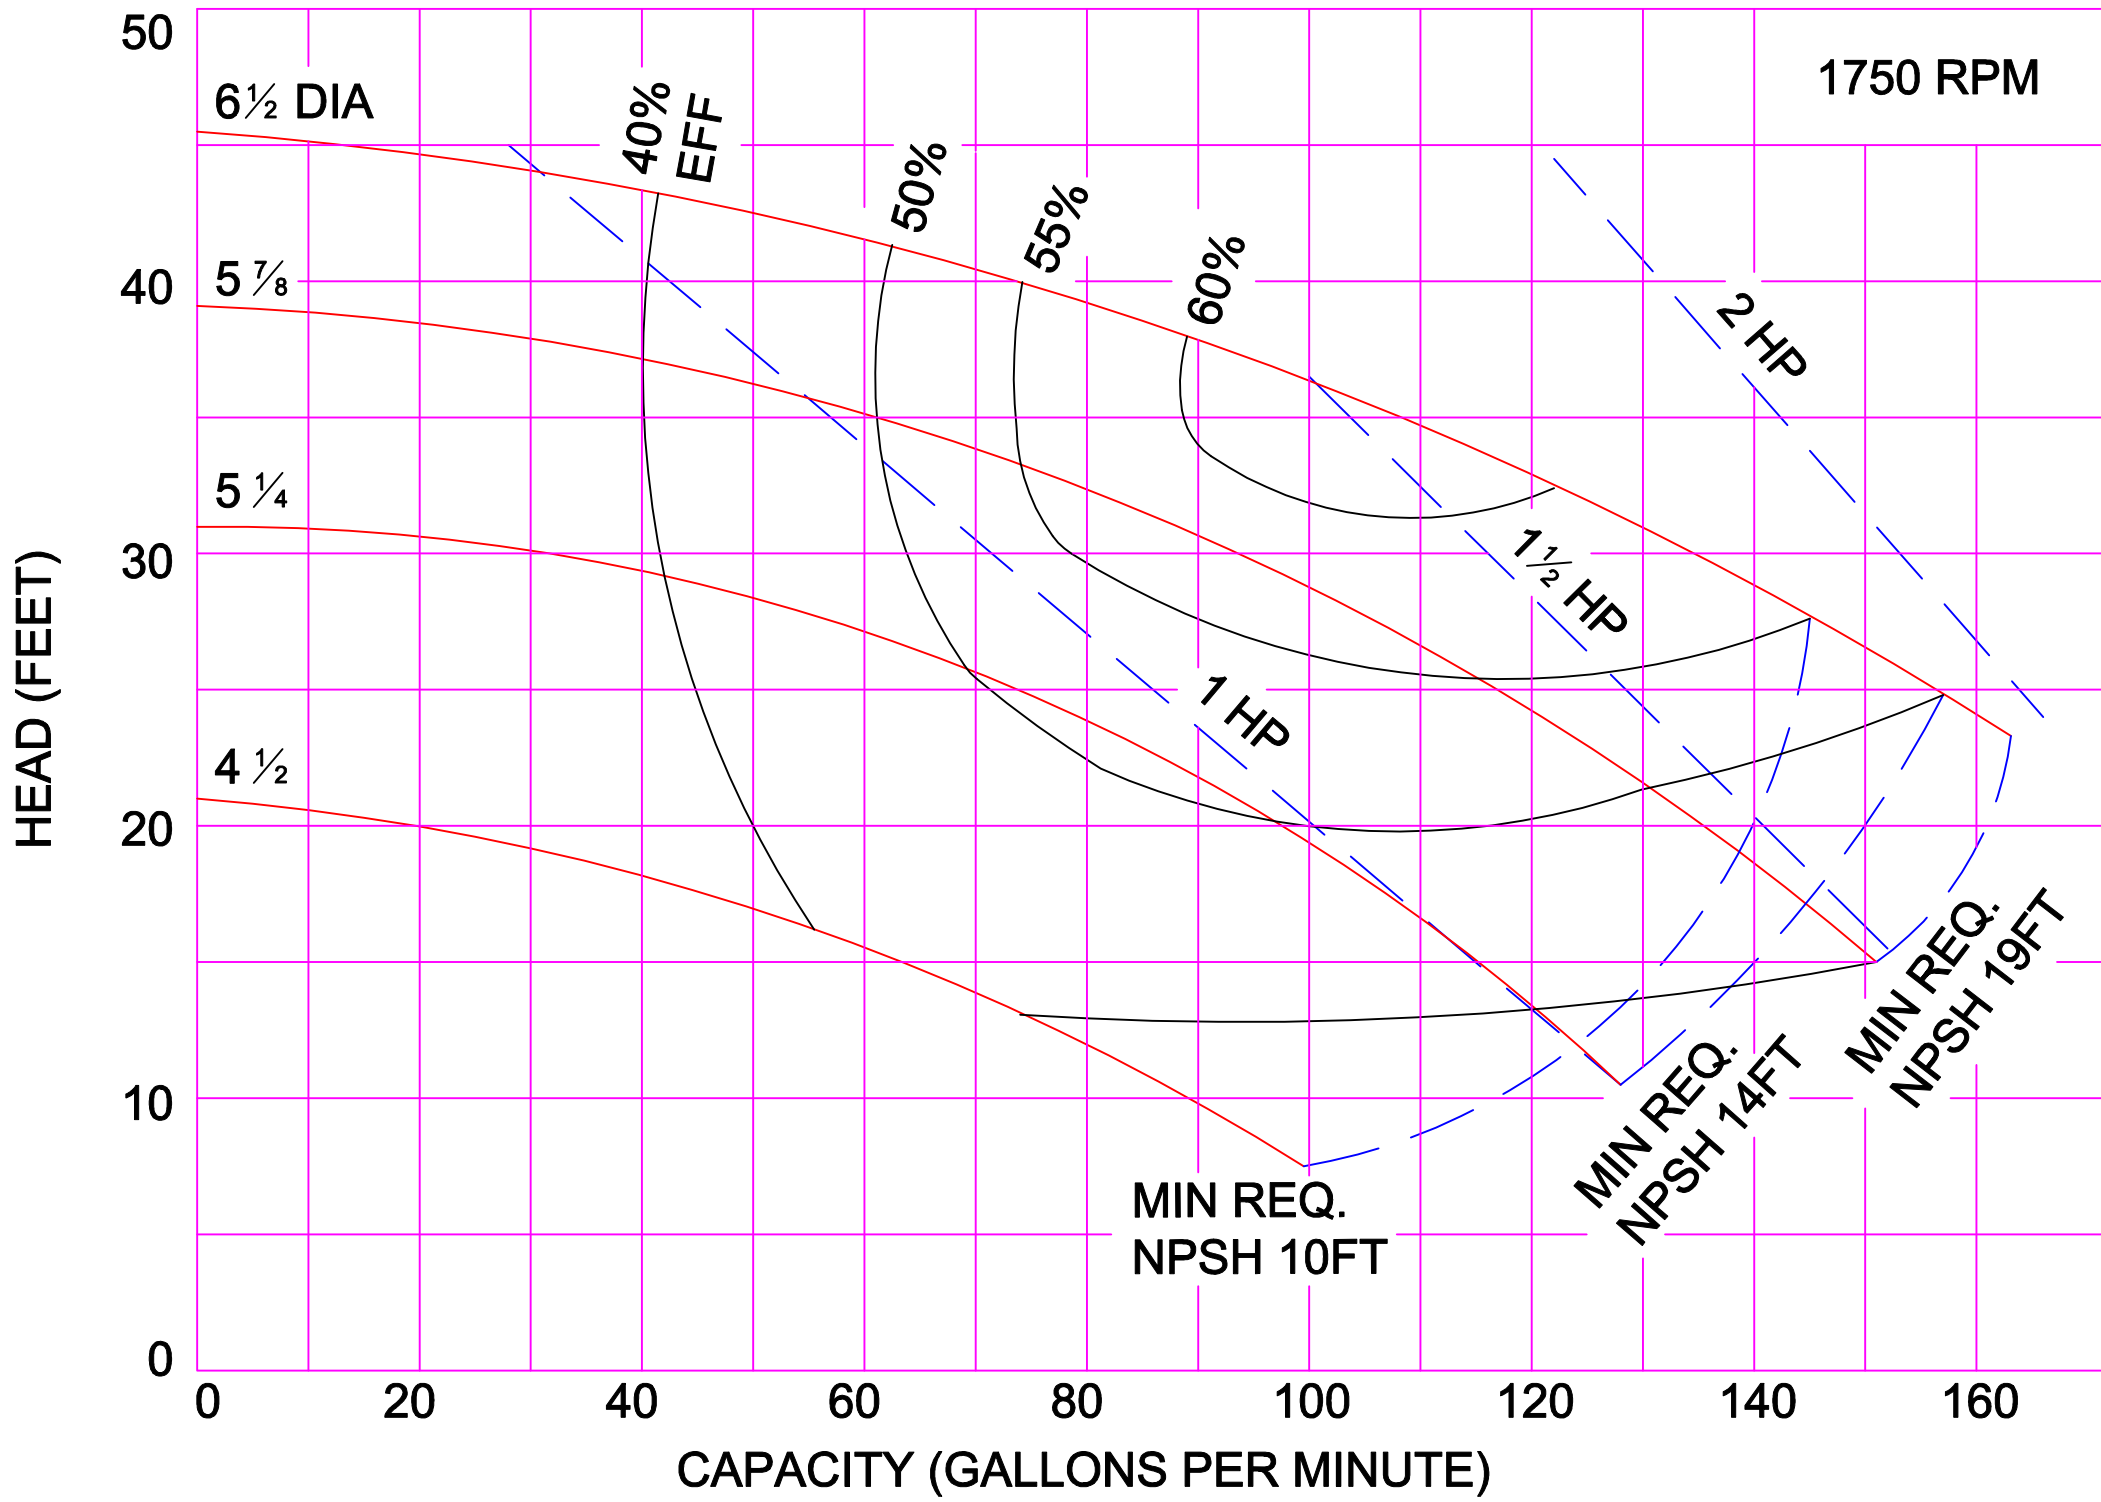

AMPCO PUMPS COMPANY, INC.
E-SERIES 1½ x 1½

1750 RPM

AMPCO PUMPS COMPANY, INC.
E-SERIES 2 x 2

AMPCO PUMPS COMPANY, INC.
E-SERIES 2½ x 2

1750 RPM

1750 RPM

AMPCO PUMPS COMPANY, INC.
E-SERIES 4 x 3

1750 RPM