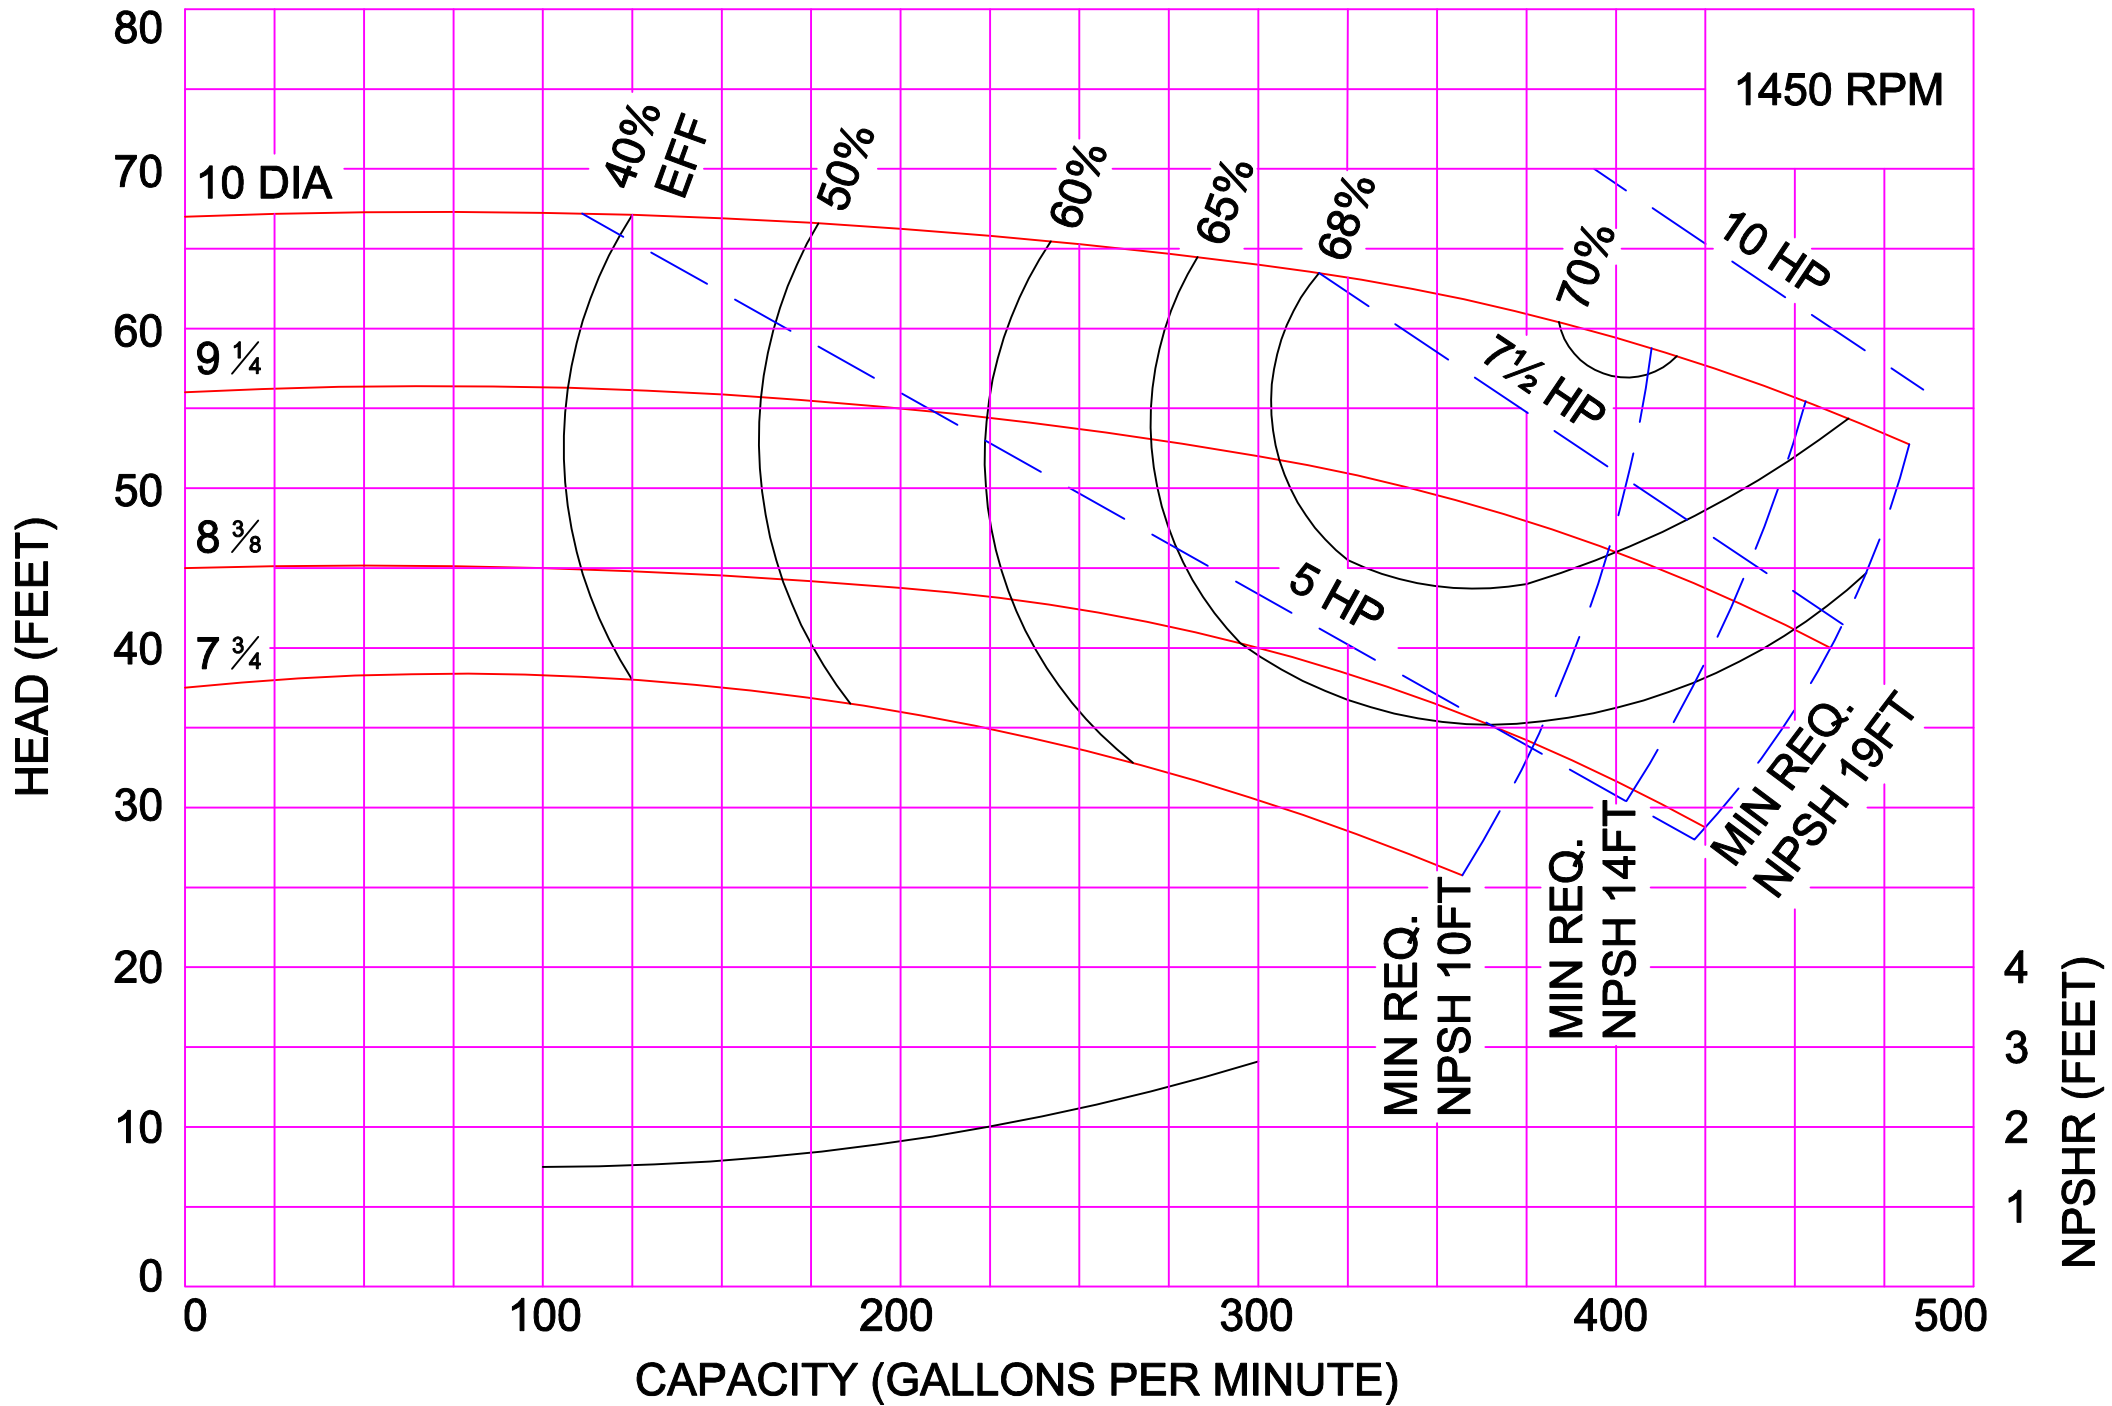

AMPCO PUMPS COMPANY, INC.
E-SERIES 4 x 3L