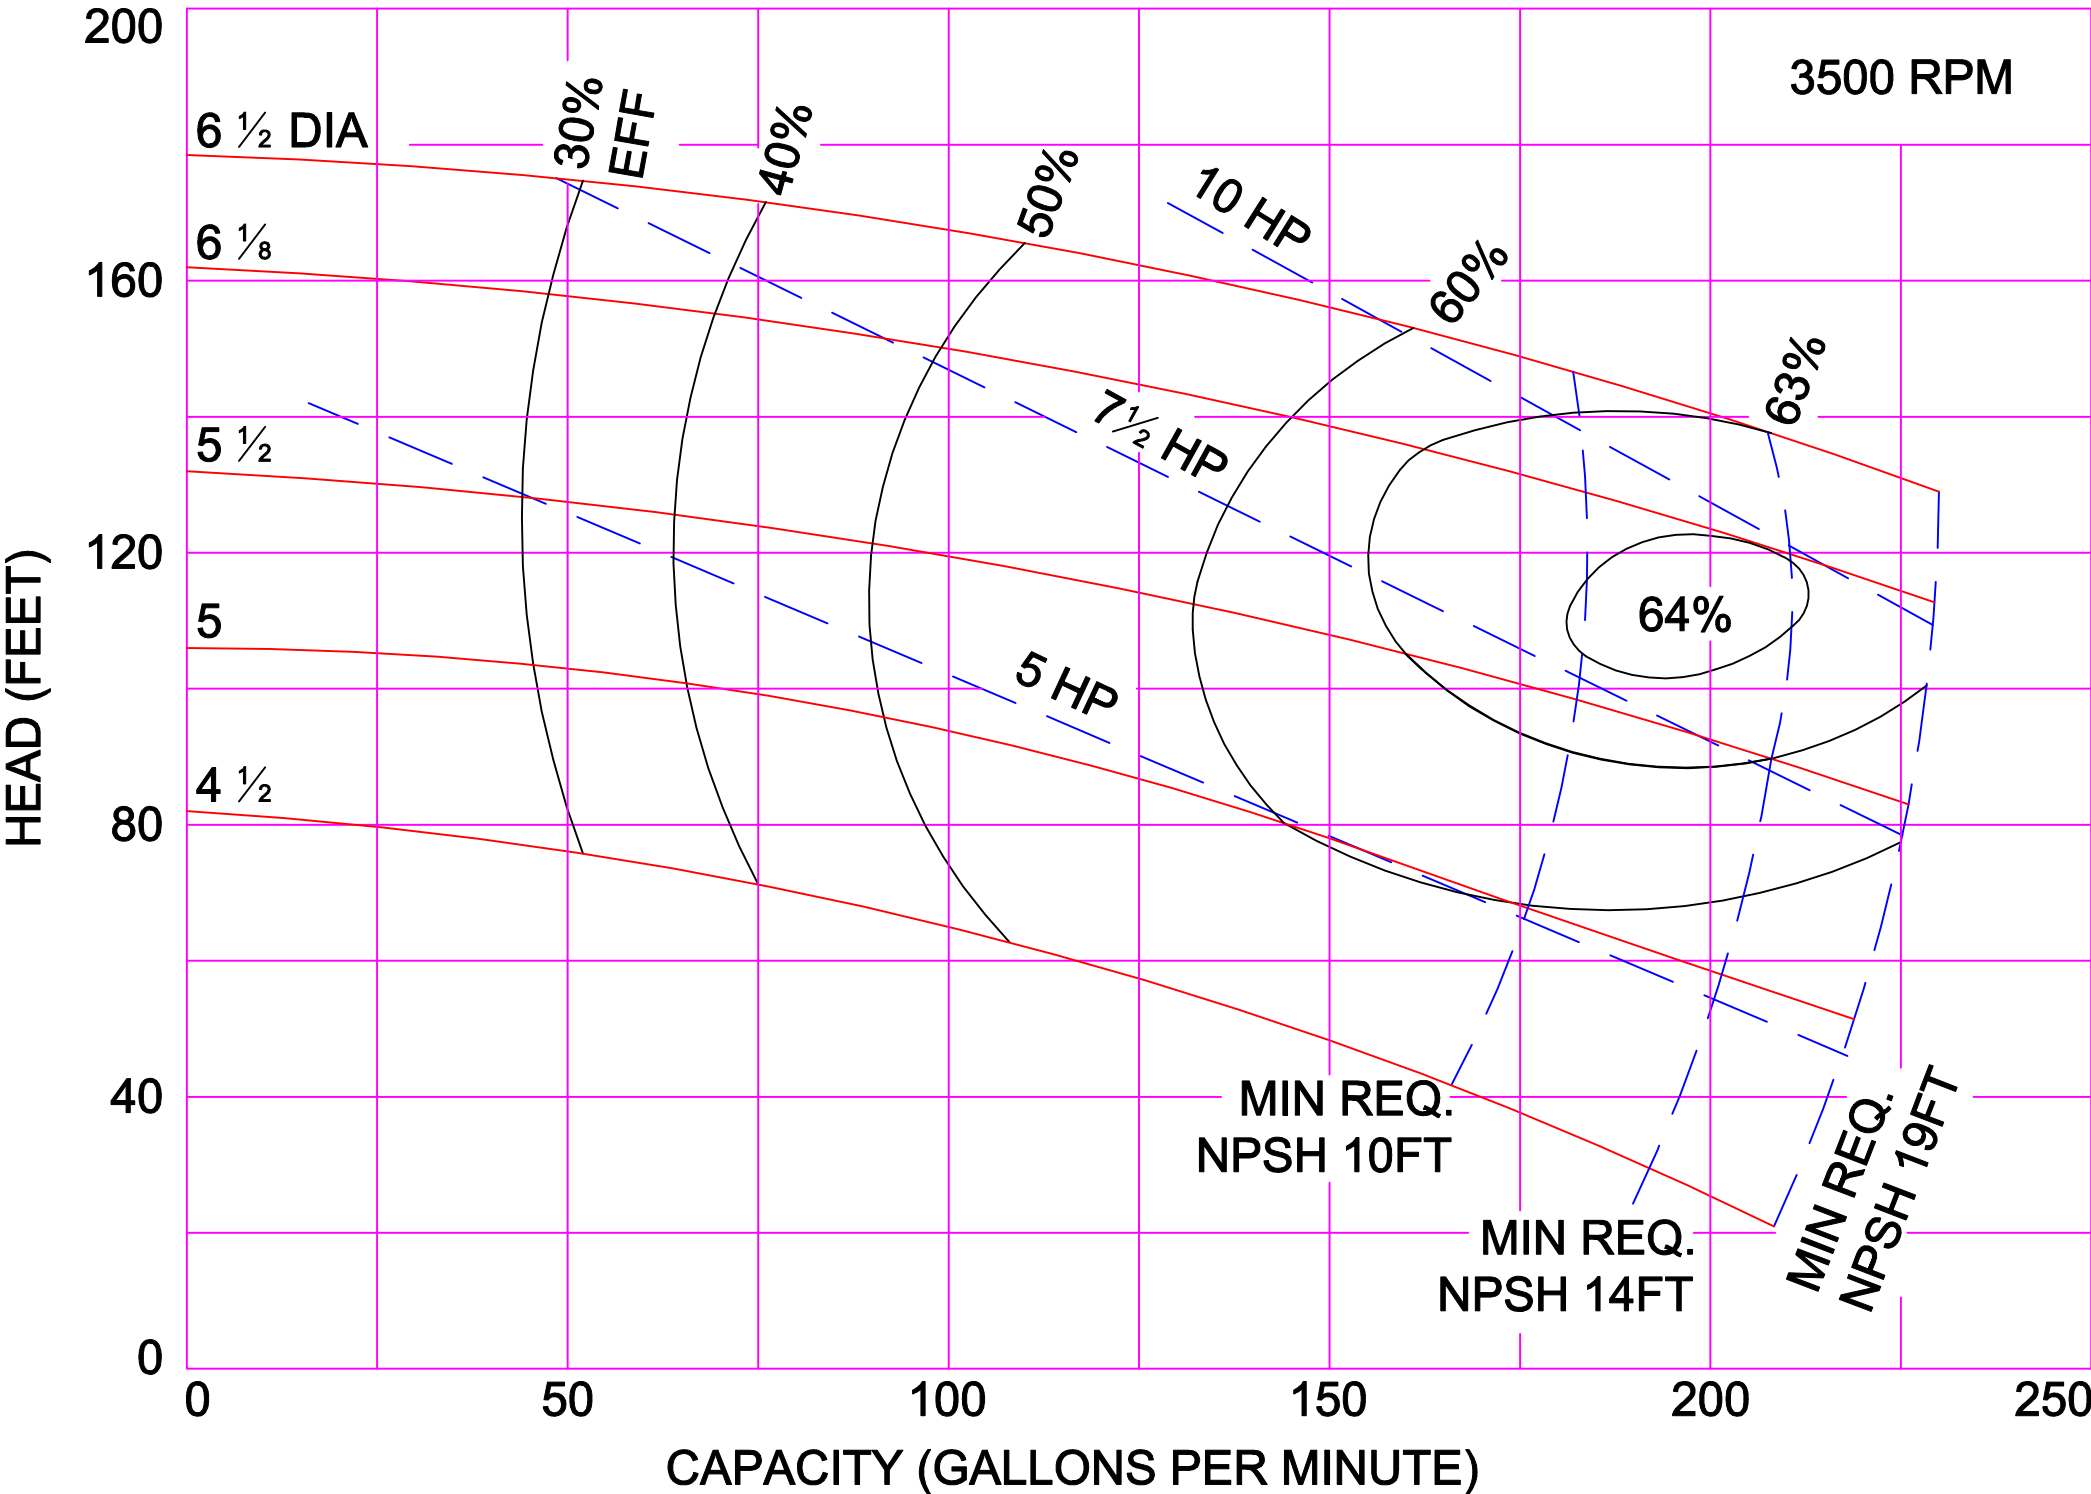

3500 RPM

AMPCO PUMPS COMPANY, INC.
E-SERIES 3 x 2

3500 RPM

3500 RPM

AMPCO PUMPS COMPANY, INC.
E-SERIES 4 x 3C

AMPCO PUMPS COMPANY, INC.
E-SERIES 1½ x 1¼ BRONZE

AMPCO PUMPS COMPANY, INC.
E-SERIES 1½ x 1¼ STAINLESS STEEL