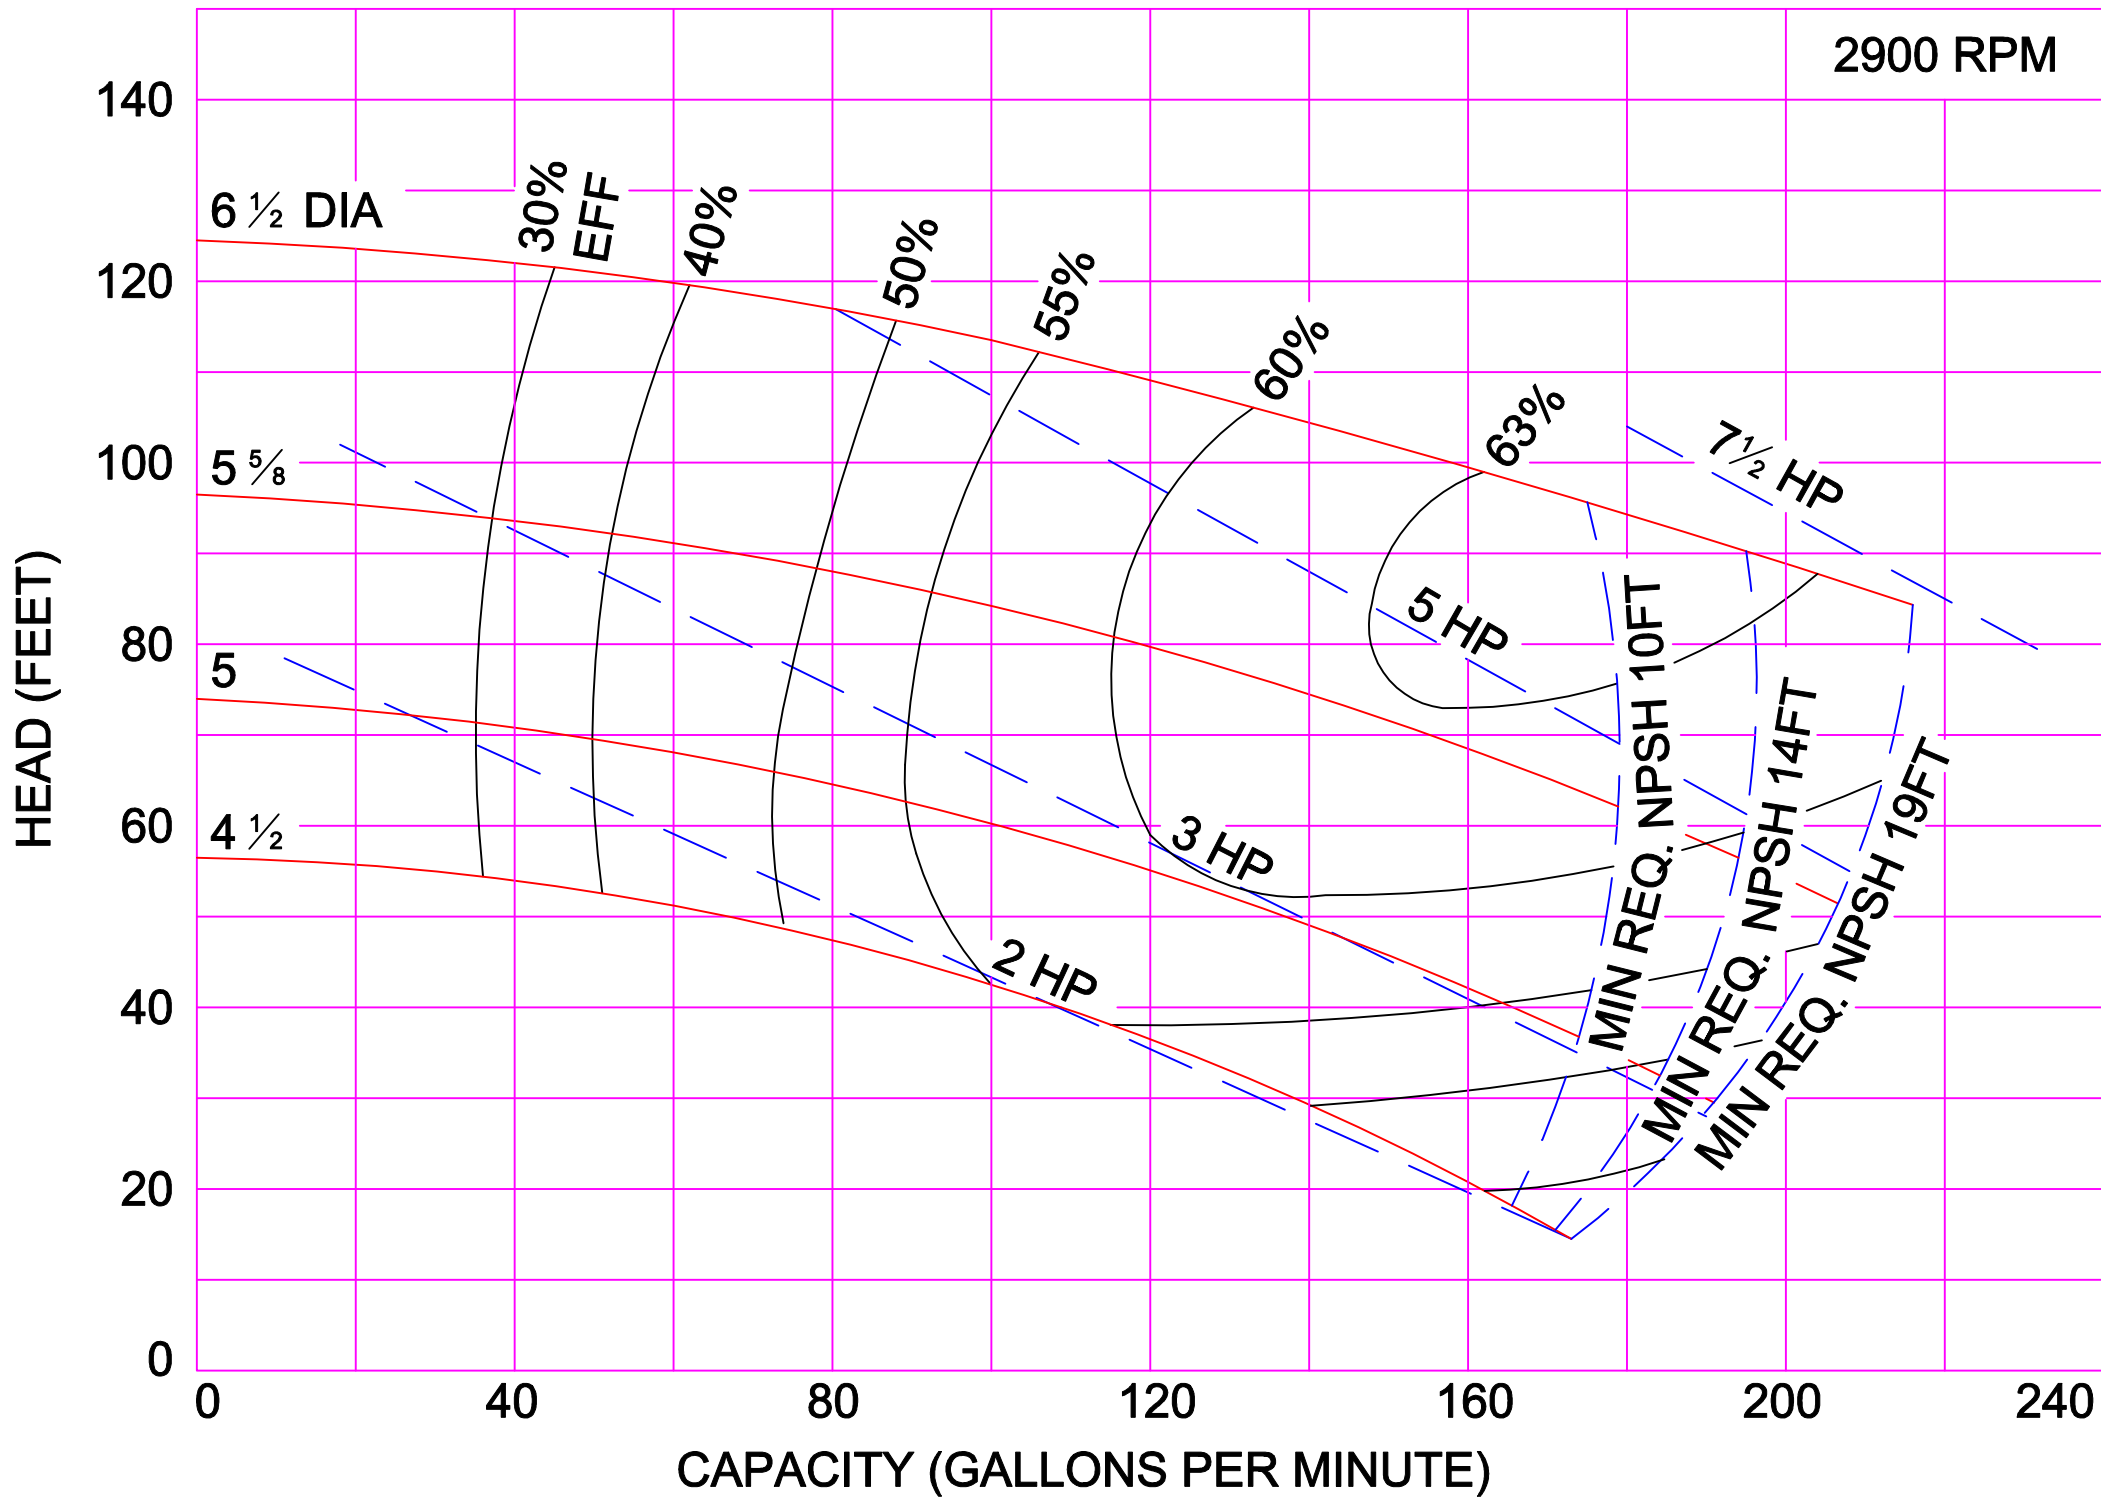

2900 RPM

AMPCO PUMPS COMPANY, INC.
E-SERIES 1½ x 1½

AMPCO PUMPS COMPANY, INC.
E-SERIES 2 x 1½

2900 RPM

AMPCO PUMPS COMPANY, INC.
E-SERIES 2 x 2

2900 RPM

2900 RPM

AMPCO PUMPS COMPANY, INC.
E-SERIES 4 x 3