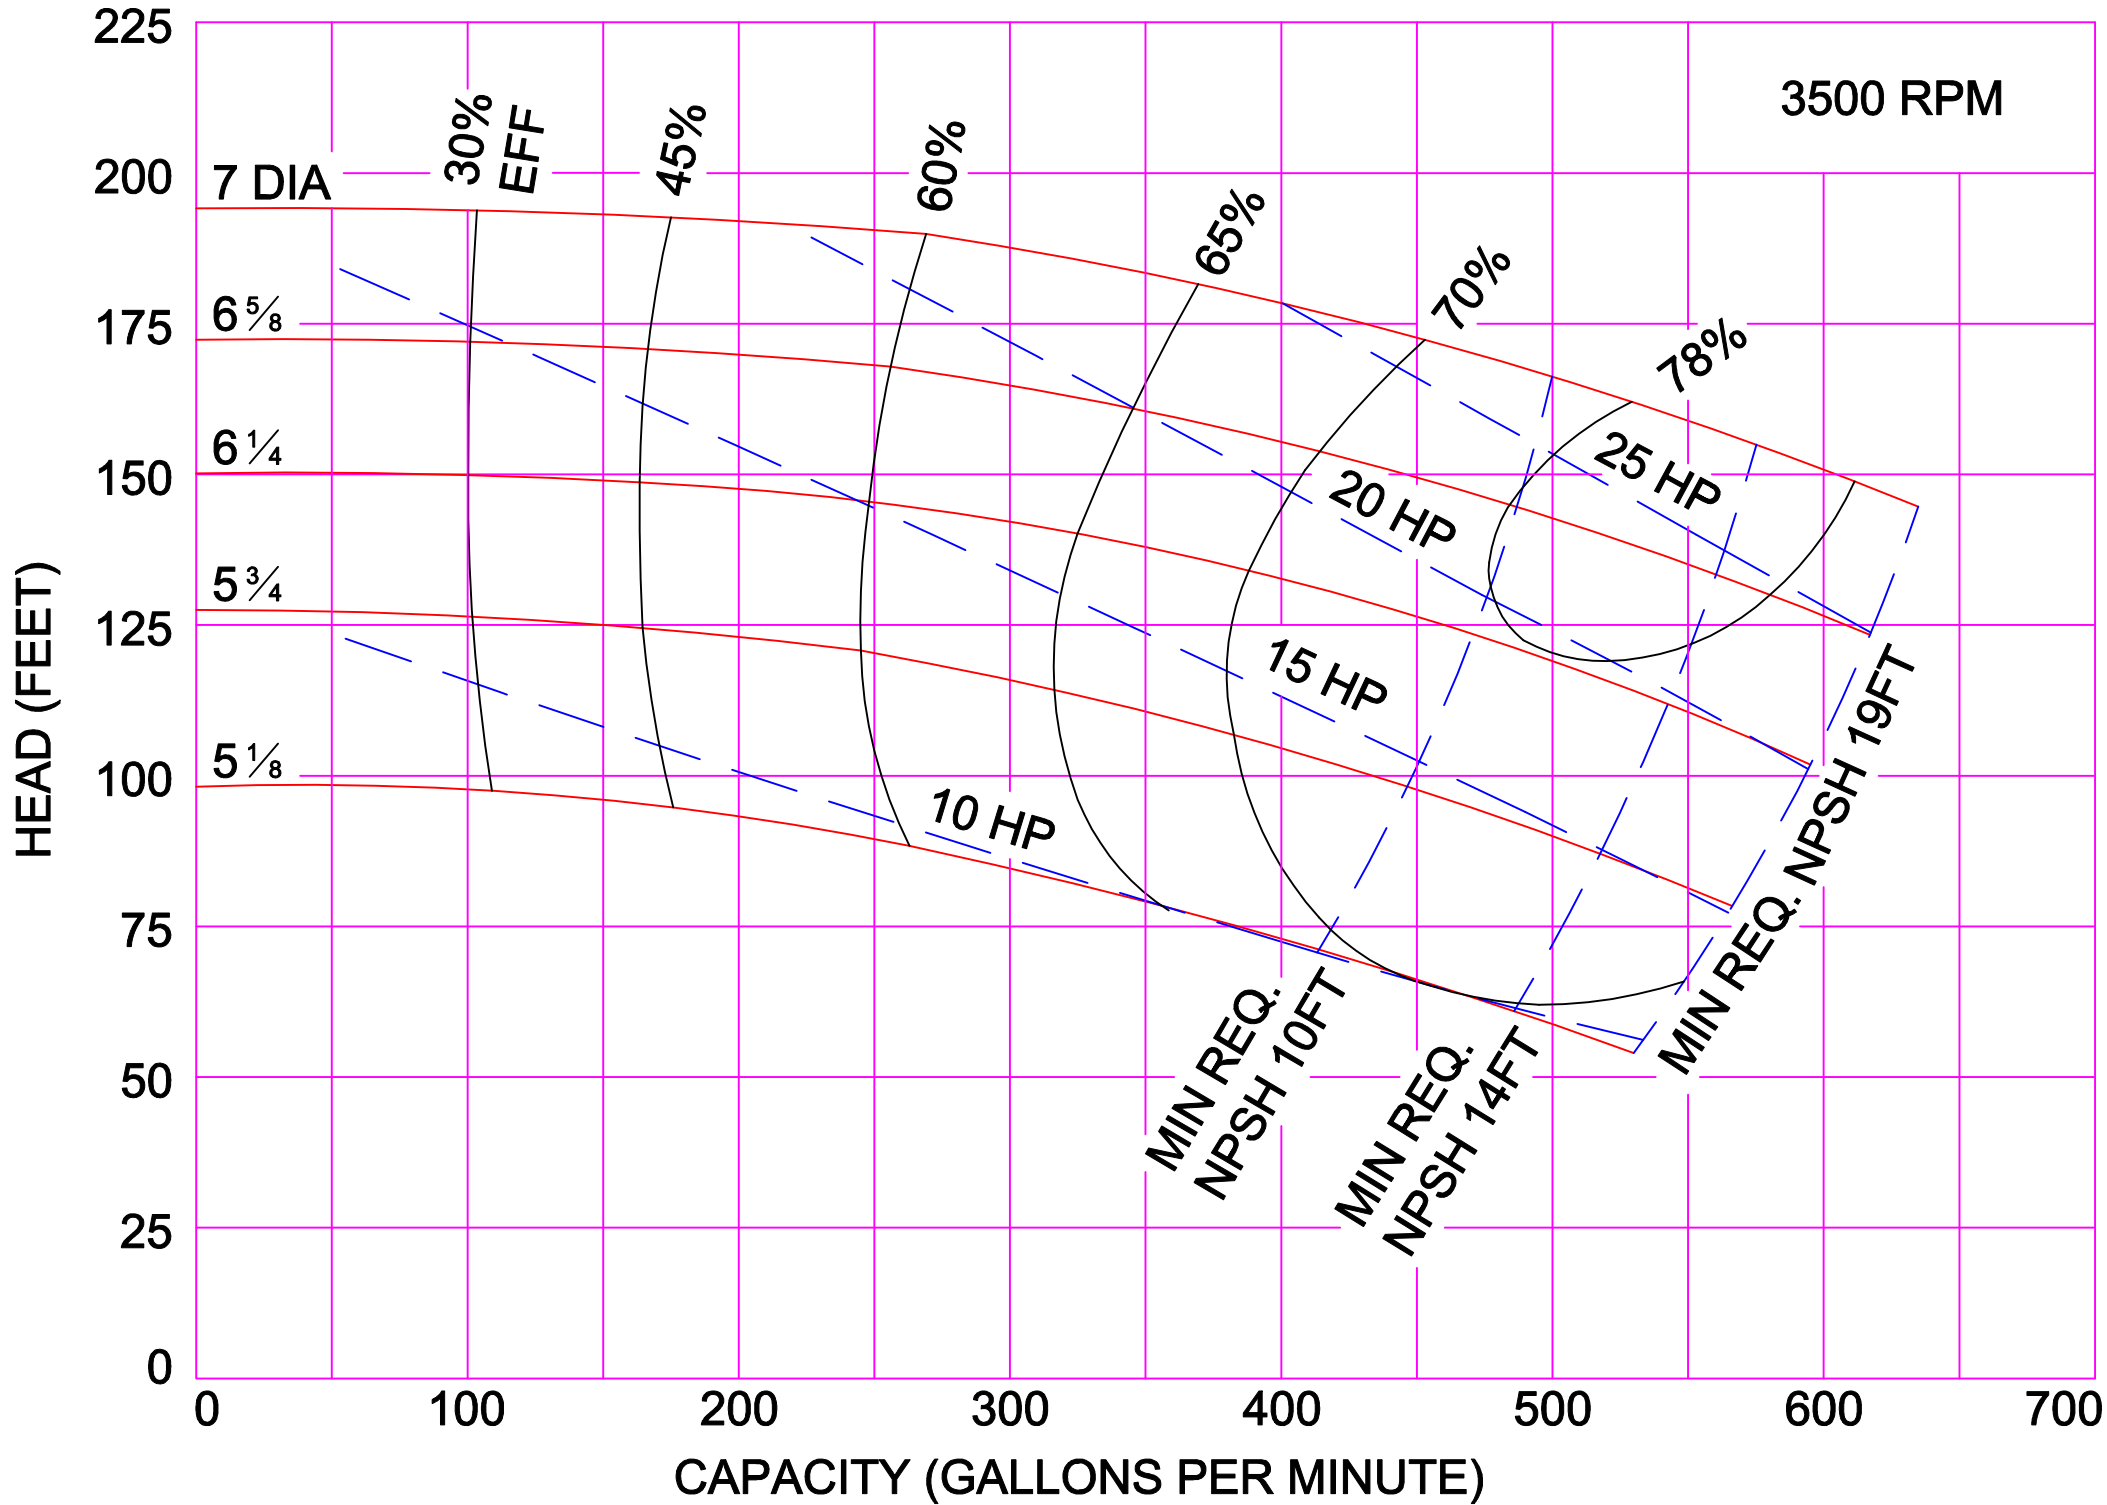

3500 RPM

AMPCO PUMPS COMPANY, INC.
E-SERIES 3 x 2

3500 RPM

3500 RPM

AMPCO PUMPS COMPANY, INC.
E-SERIES 4 x 3C

AMPCO PUMPS COMPANY, INC.
E-SERIES 1½ x 1¼ BRONZE

AMPCO PUMPS COMPANY, INC.
E-SERIES 1½ x 1¼ STAINLESS STEEL