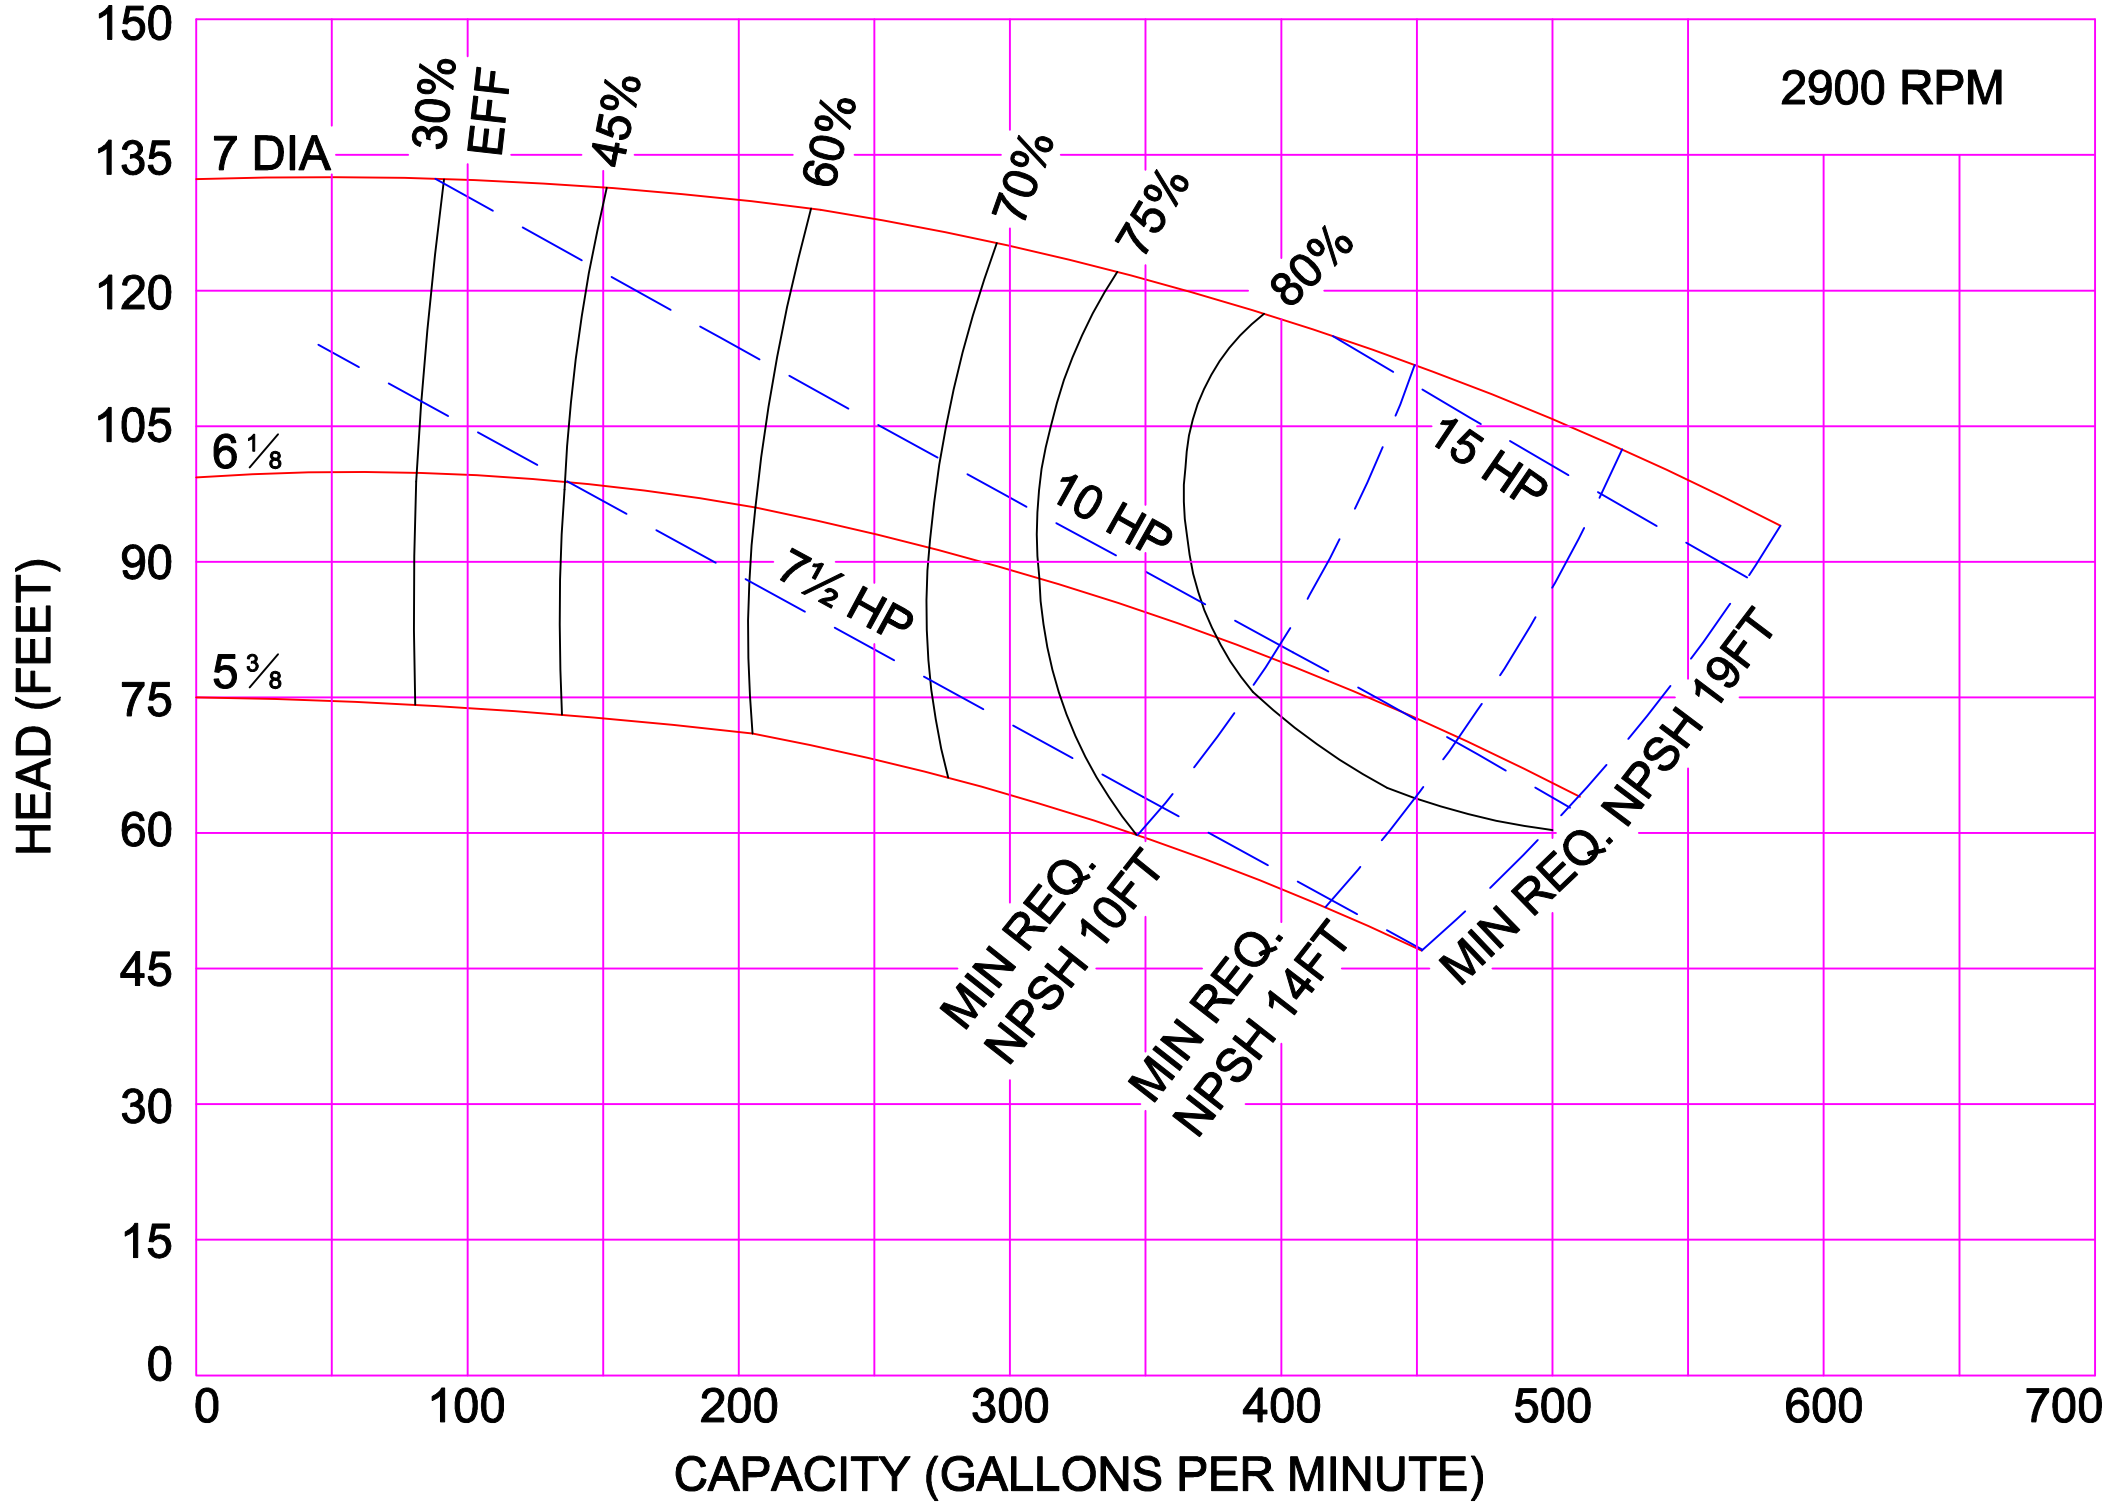

AMPCO PUMPS COMPANY, INC.
E-SERIES 4 x 3

2900 RPM