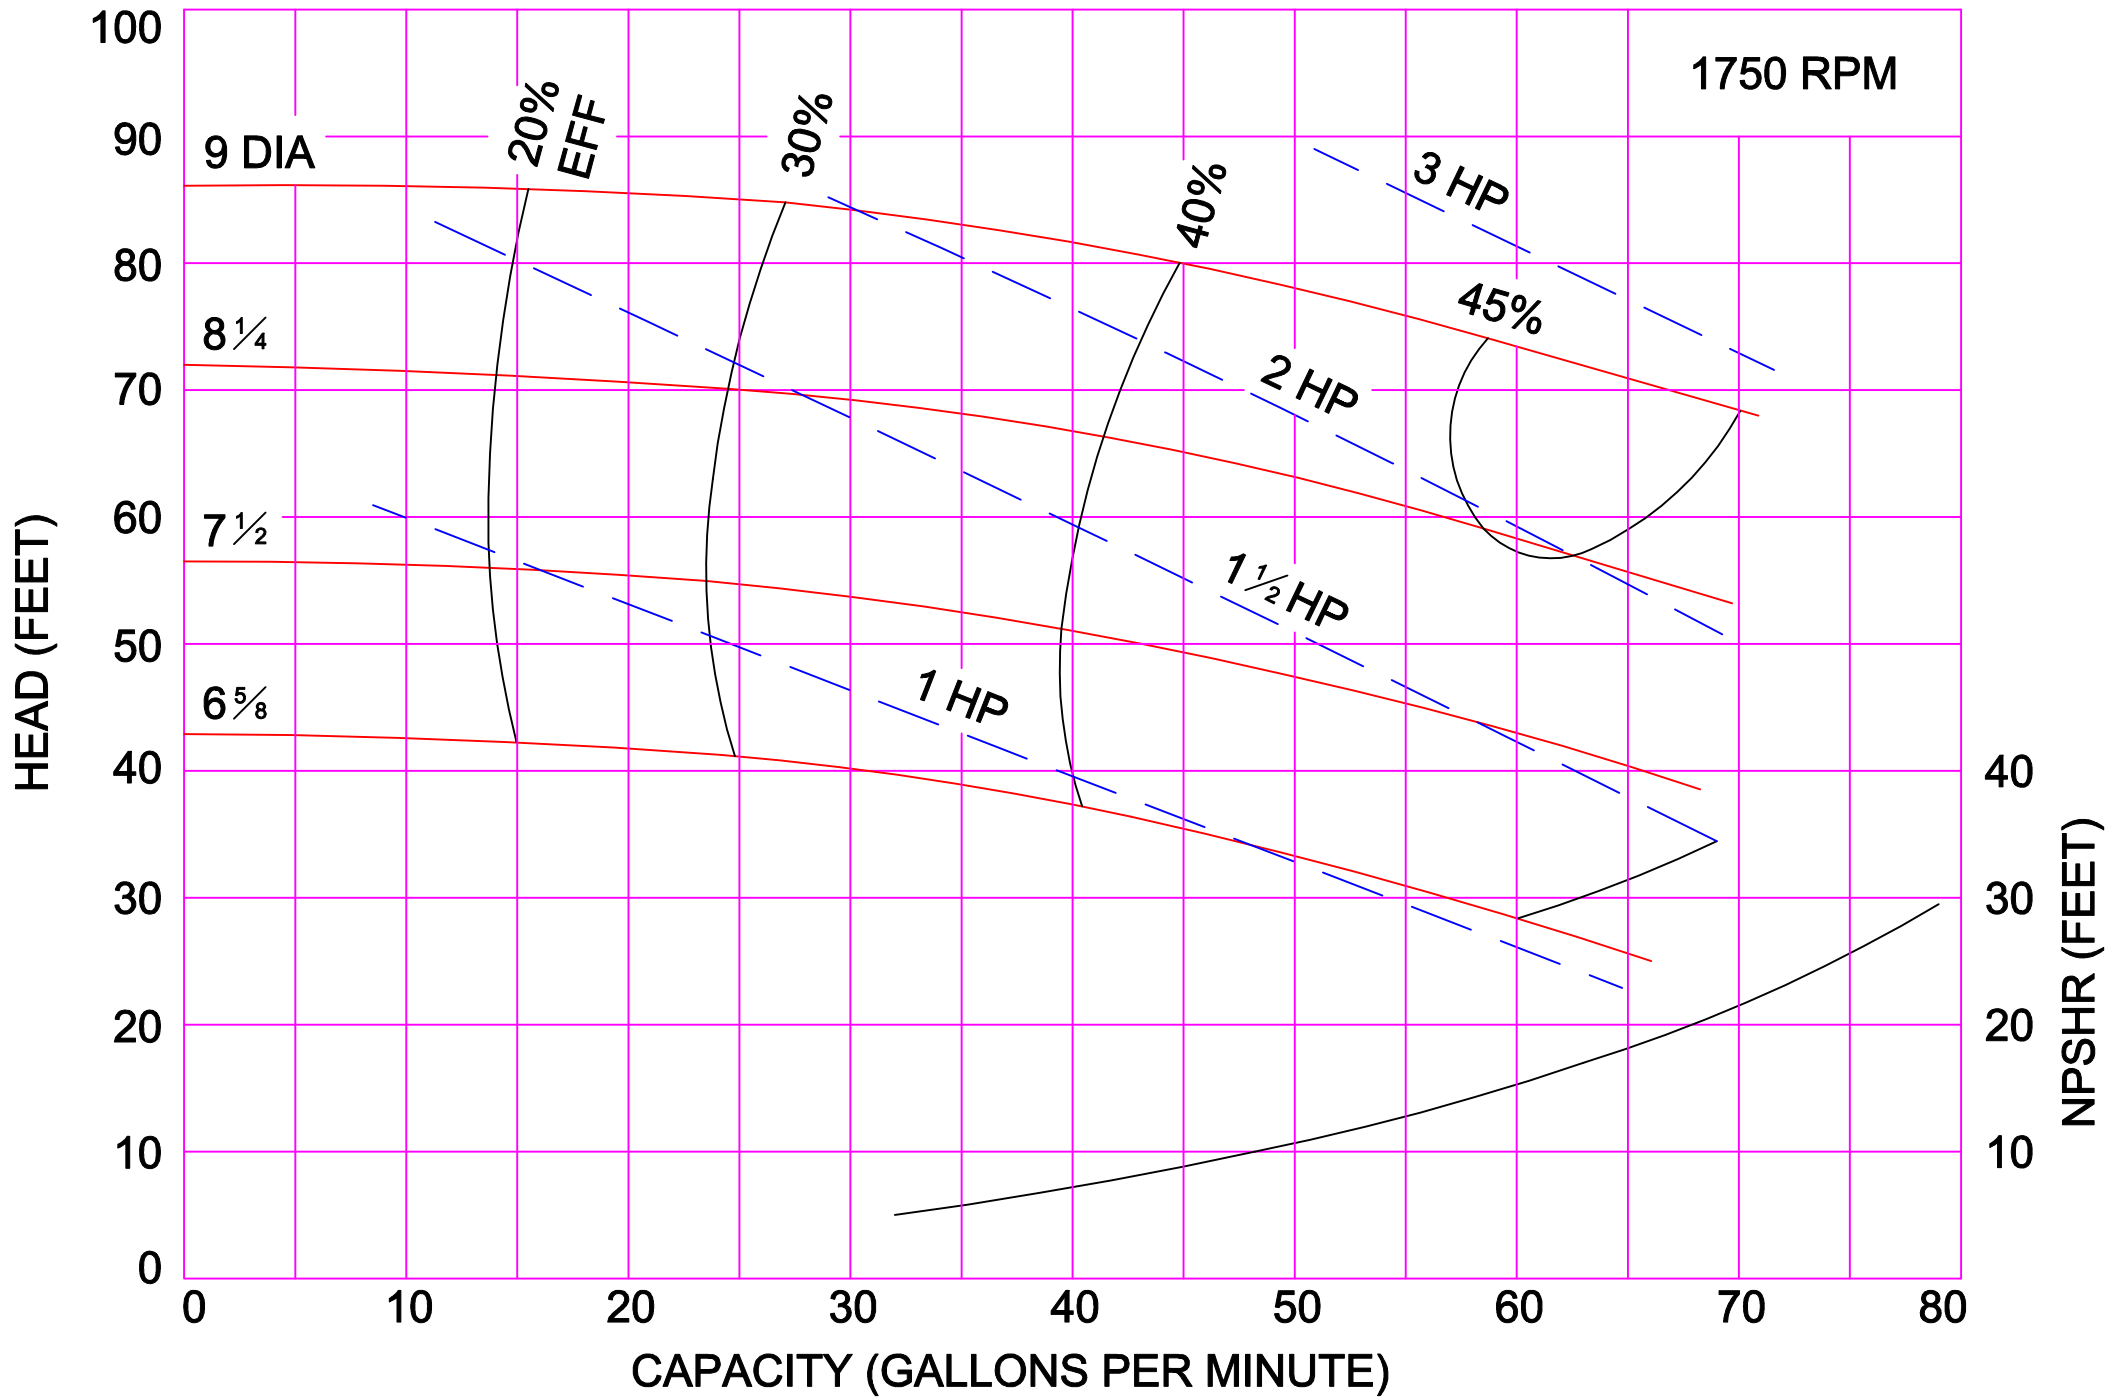

AMPCO PUMPS COMPANY, INC.
E-SERIES 1½ x 1½