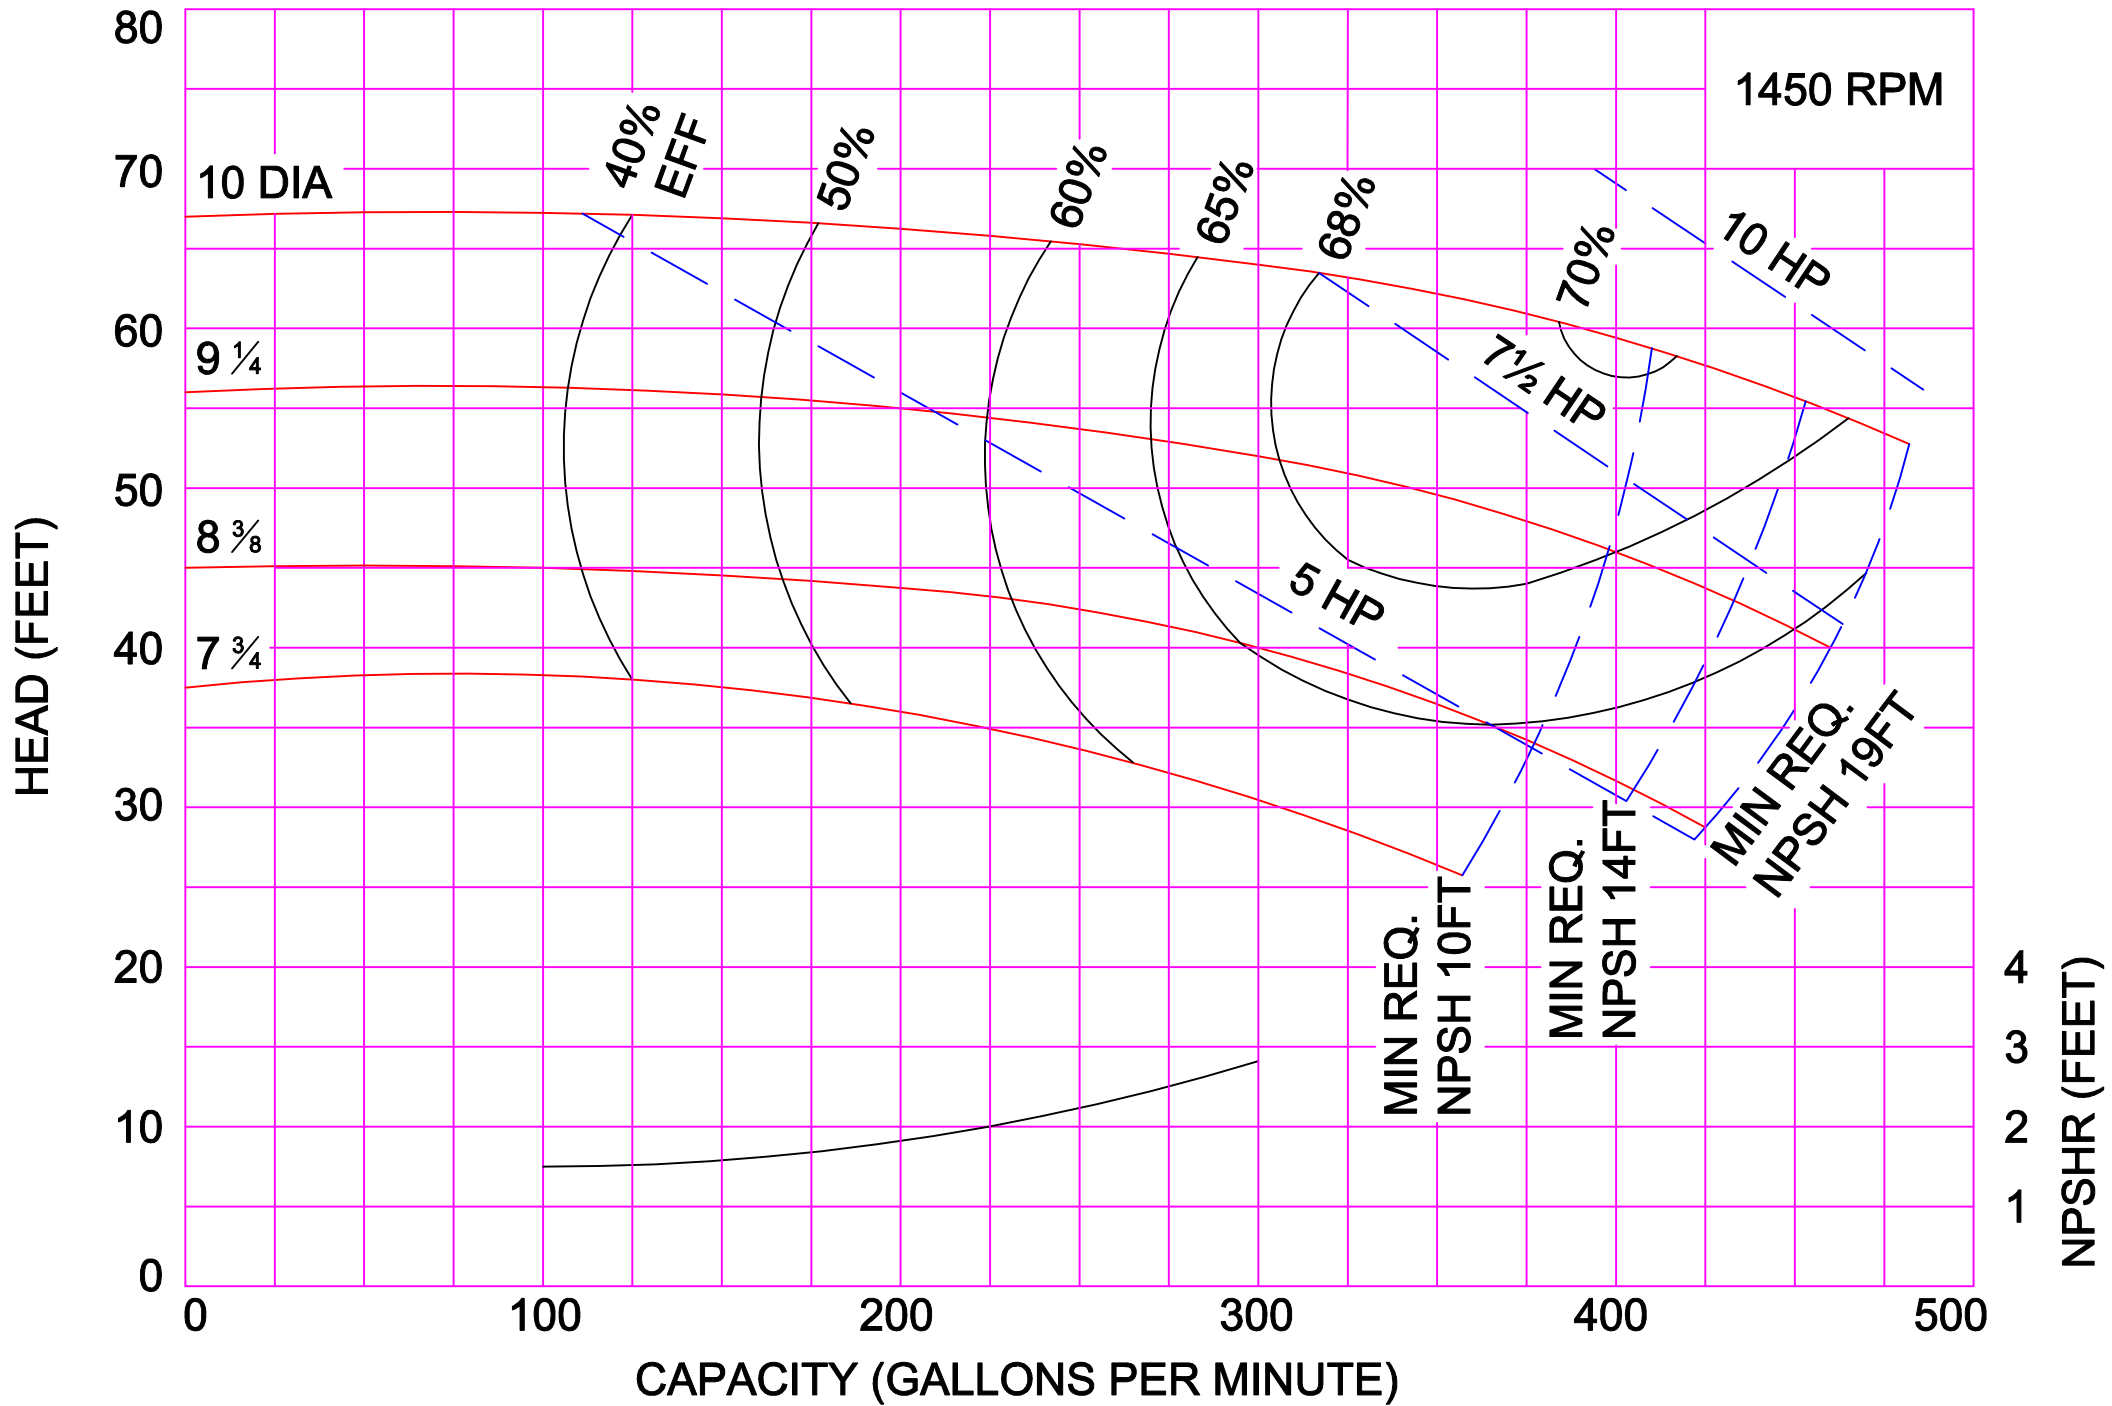

2900 RPM

AMPCO PUMPS COMPANY, INC.
E-SERIES 1½ x 1½

AMPCO PUMPS COMPANY, INC.
E-SERIES 2 x 1½

2900 RPM

AMPCO PUMPS COMPANY, INC.
E-SERIES 2 x 2

2900 RPM

2900 RPM

AMPCO PUMPS COMPANY, INC.
E-SERIES 4 x 3

2900 RPM

AMPCO PUMPS COMPANY, INC.
E-SERIES 4 x 3C

AMPCO PUMPS COMPANY, INC.
E-SERIES 4 x 3L

AMPCO PUMPS COMPANY, INC.
E-SERIES 5 x 4

AMPCO PUMPS COMPANY, INC.
E-SERIES 6 x 6

1450 RPM

AMPCO PUMPS COMPANY, INC.
E-SERIES COMPOSITE