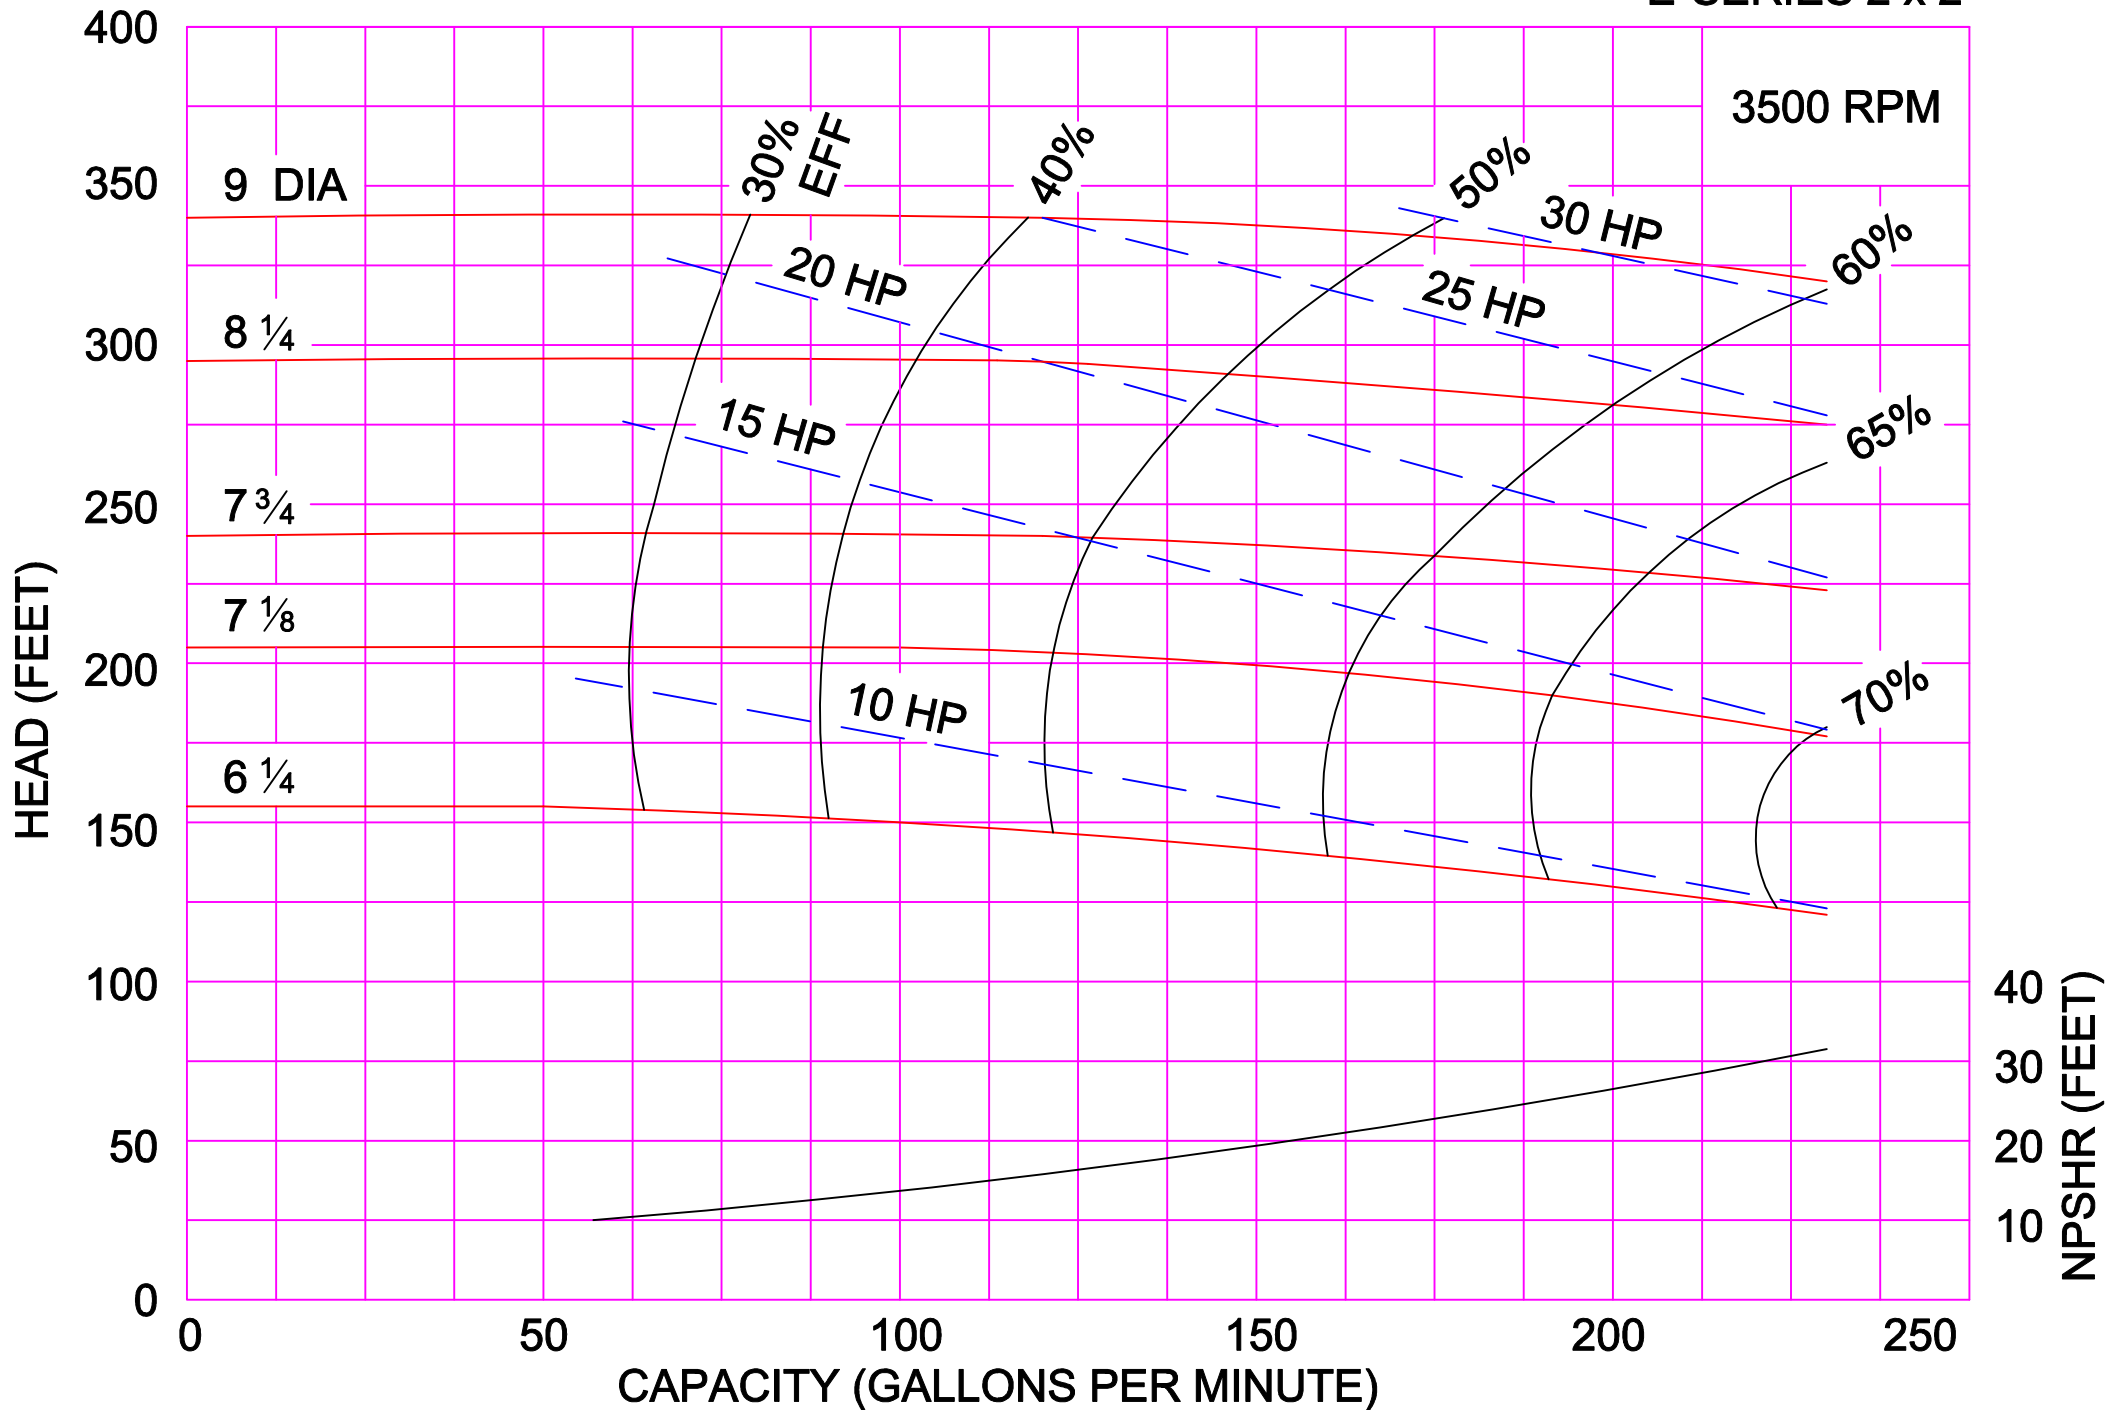

AMPCO PUMPS COMPANY, INC.
E-SERIES 2 x 2