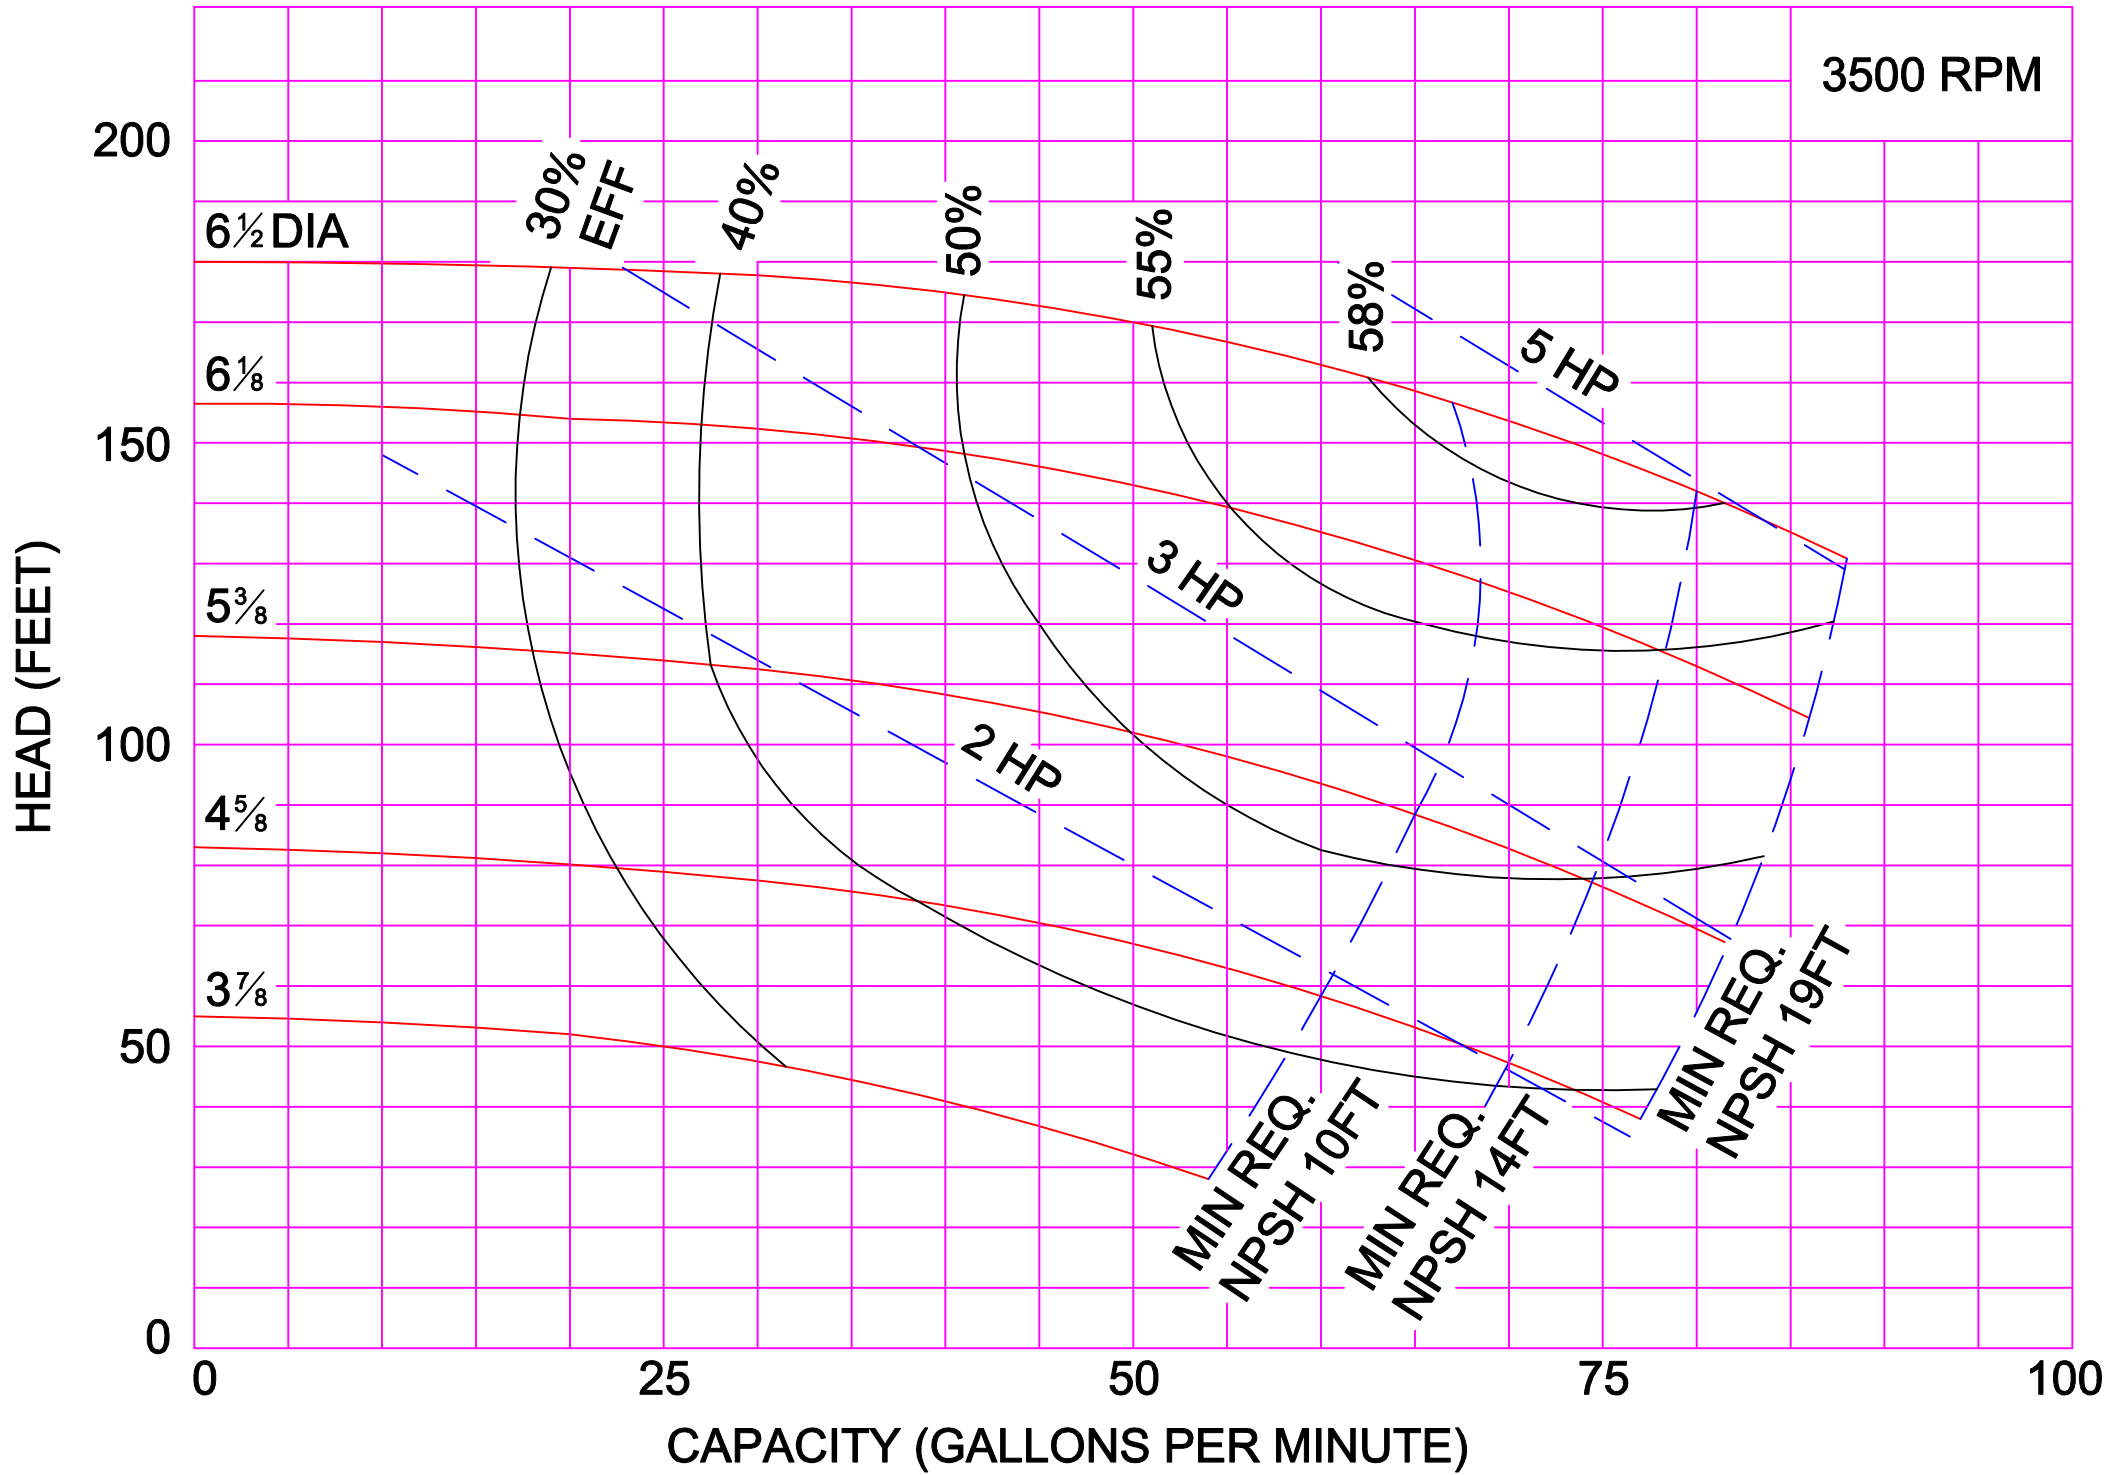

AMPCO PUMPS COMPANY, INC.
E-SERIES 1½ x 1¼ BRONZE

3500 RPM