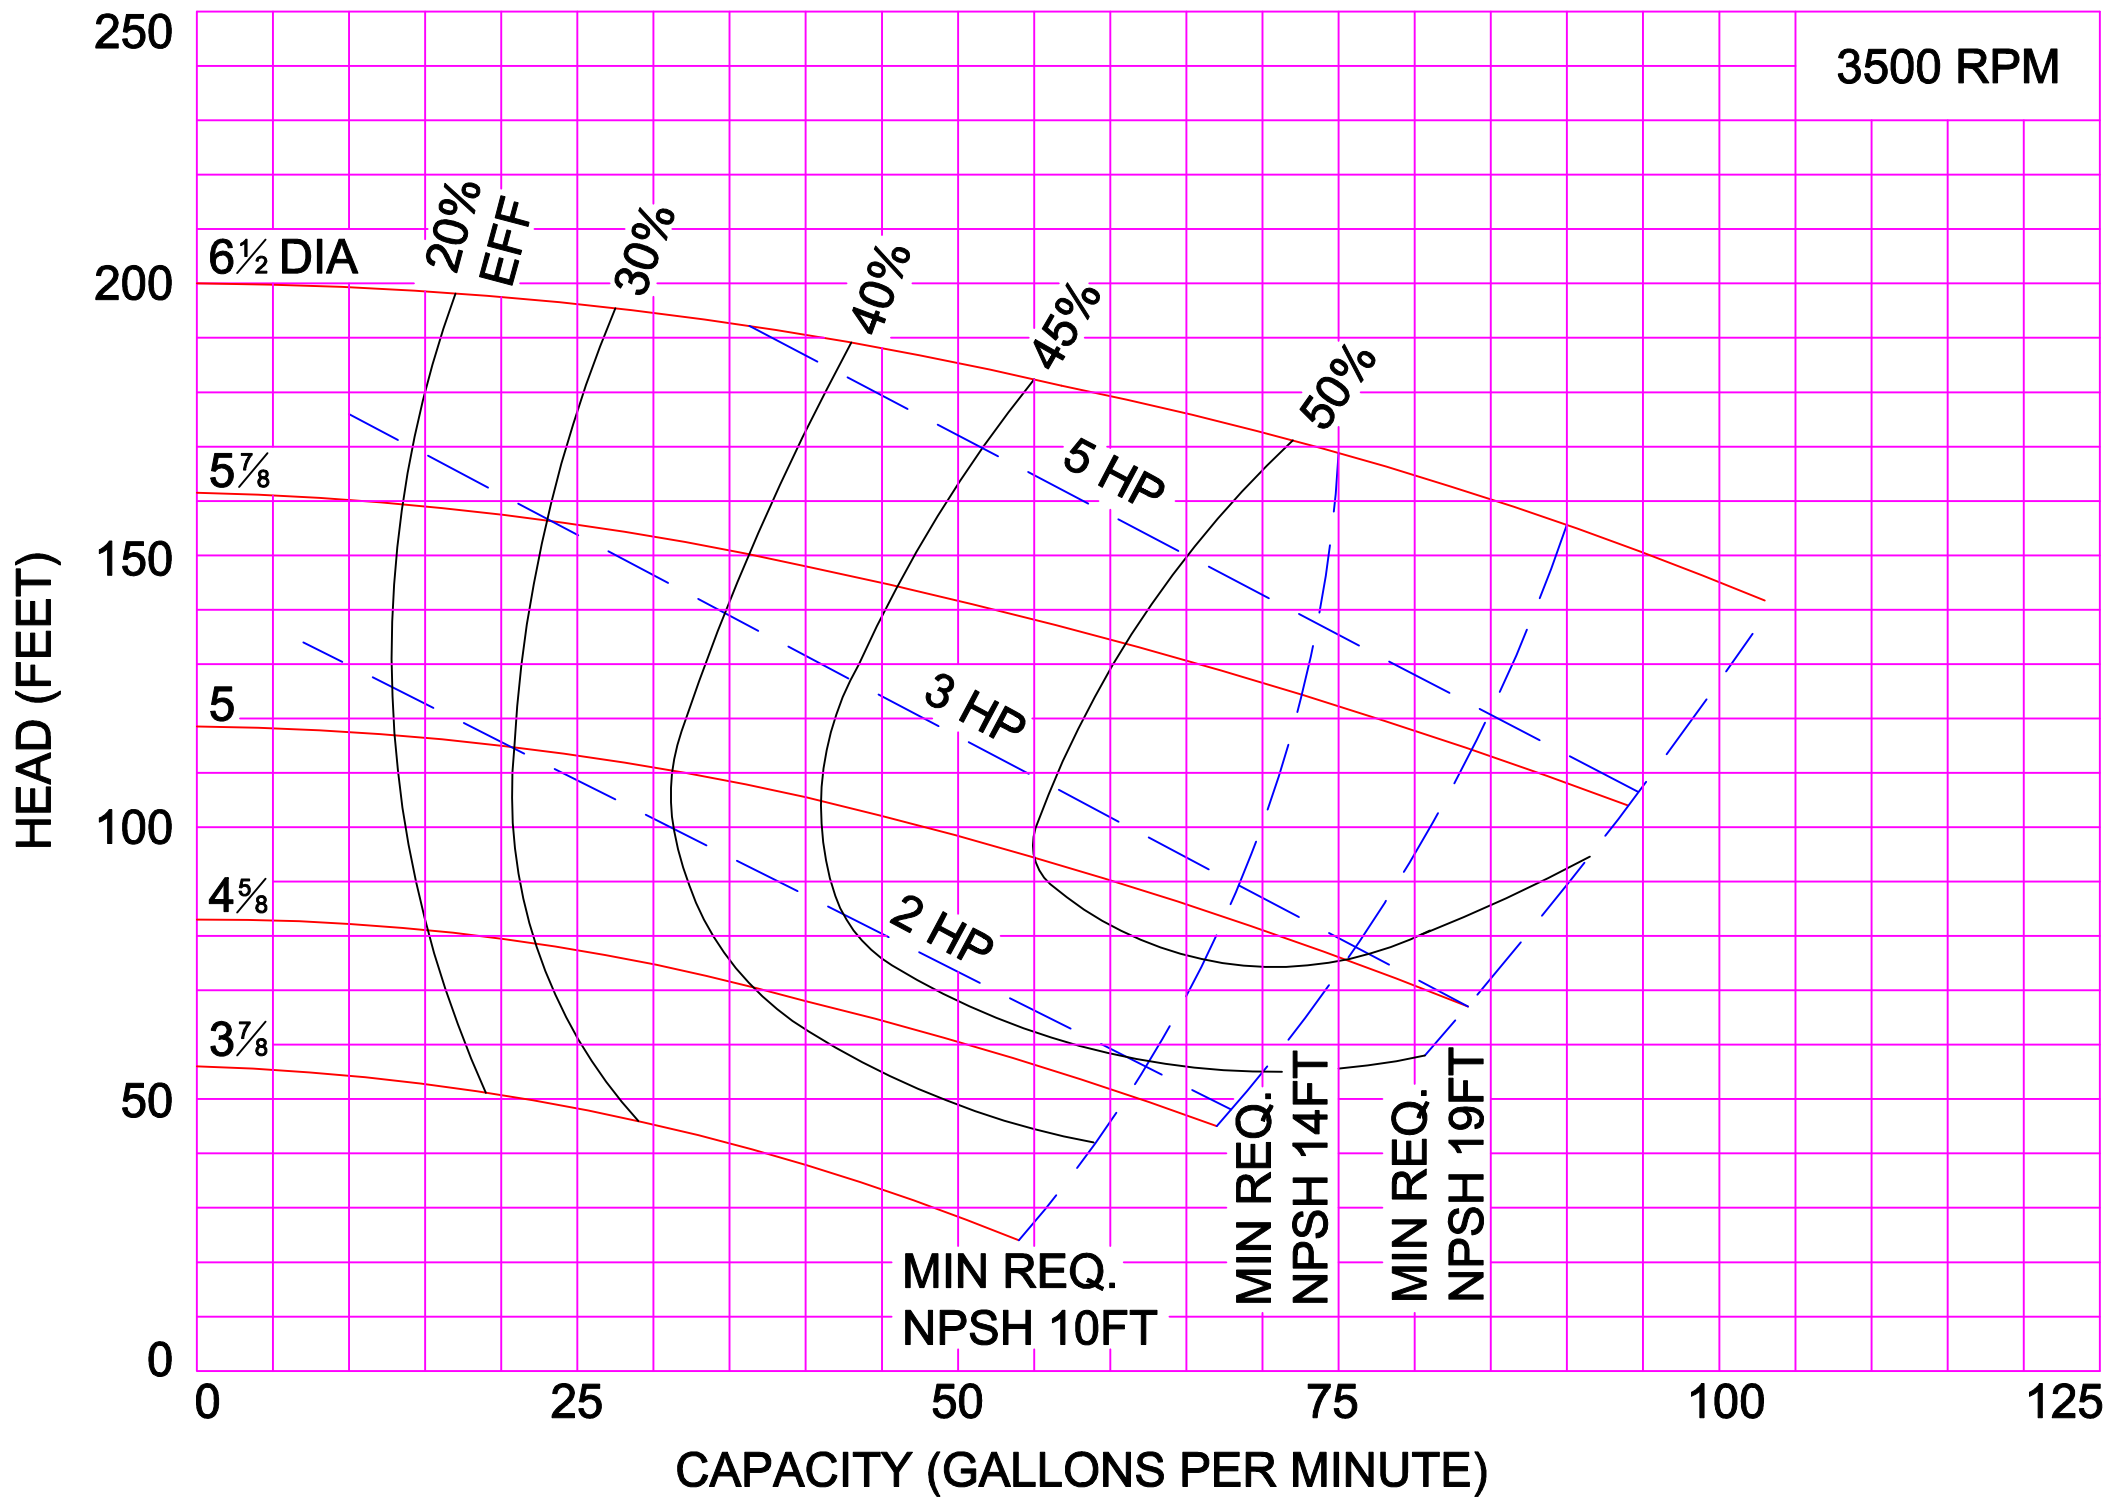

AMPCO PUMPS COMPANY, INC.
E-SERIES 1½ x 1¼ STAINLESS STEEL

3500 RPM