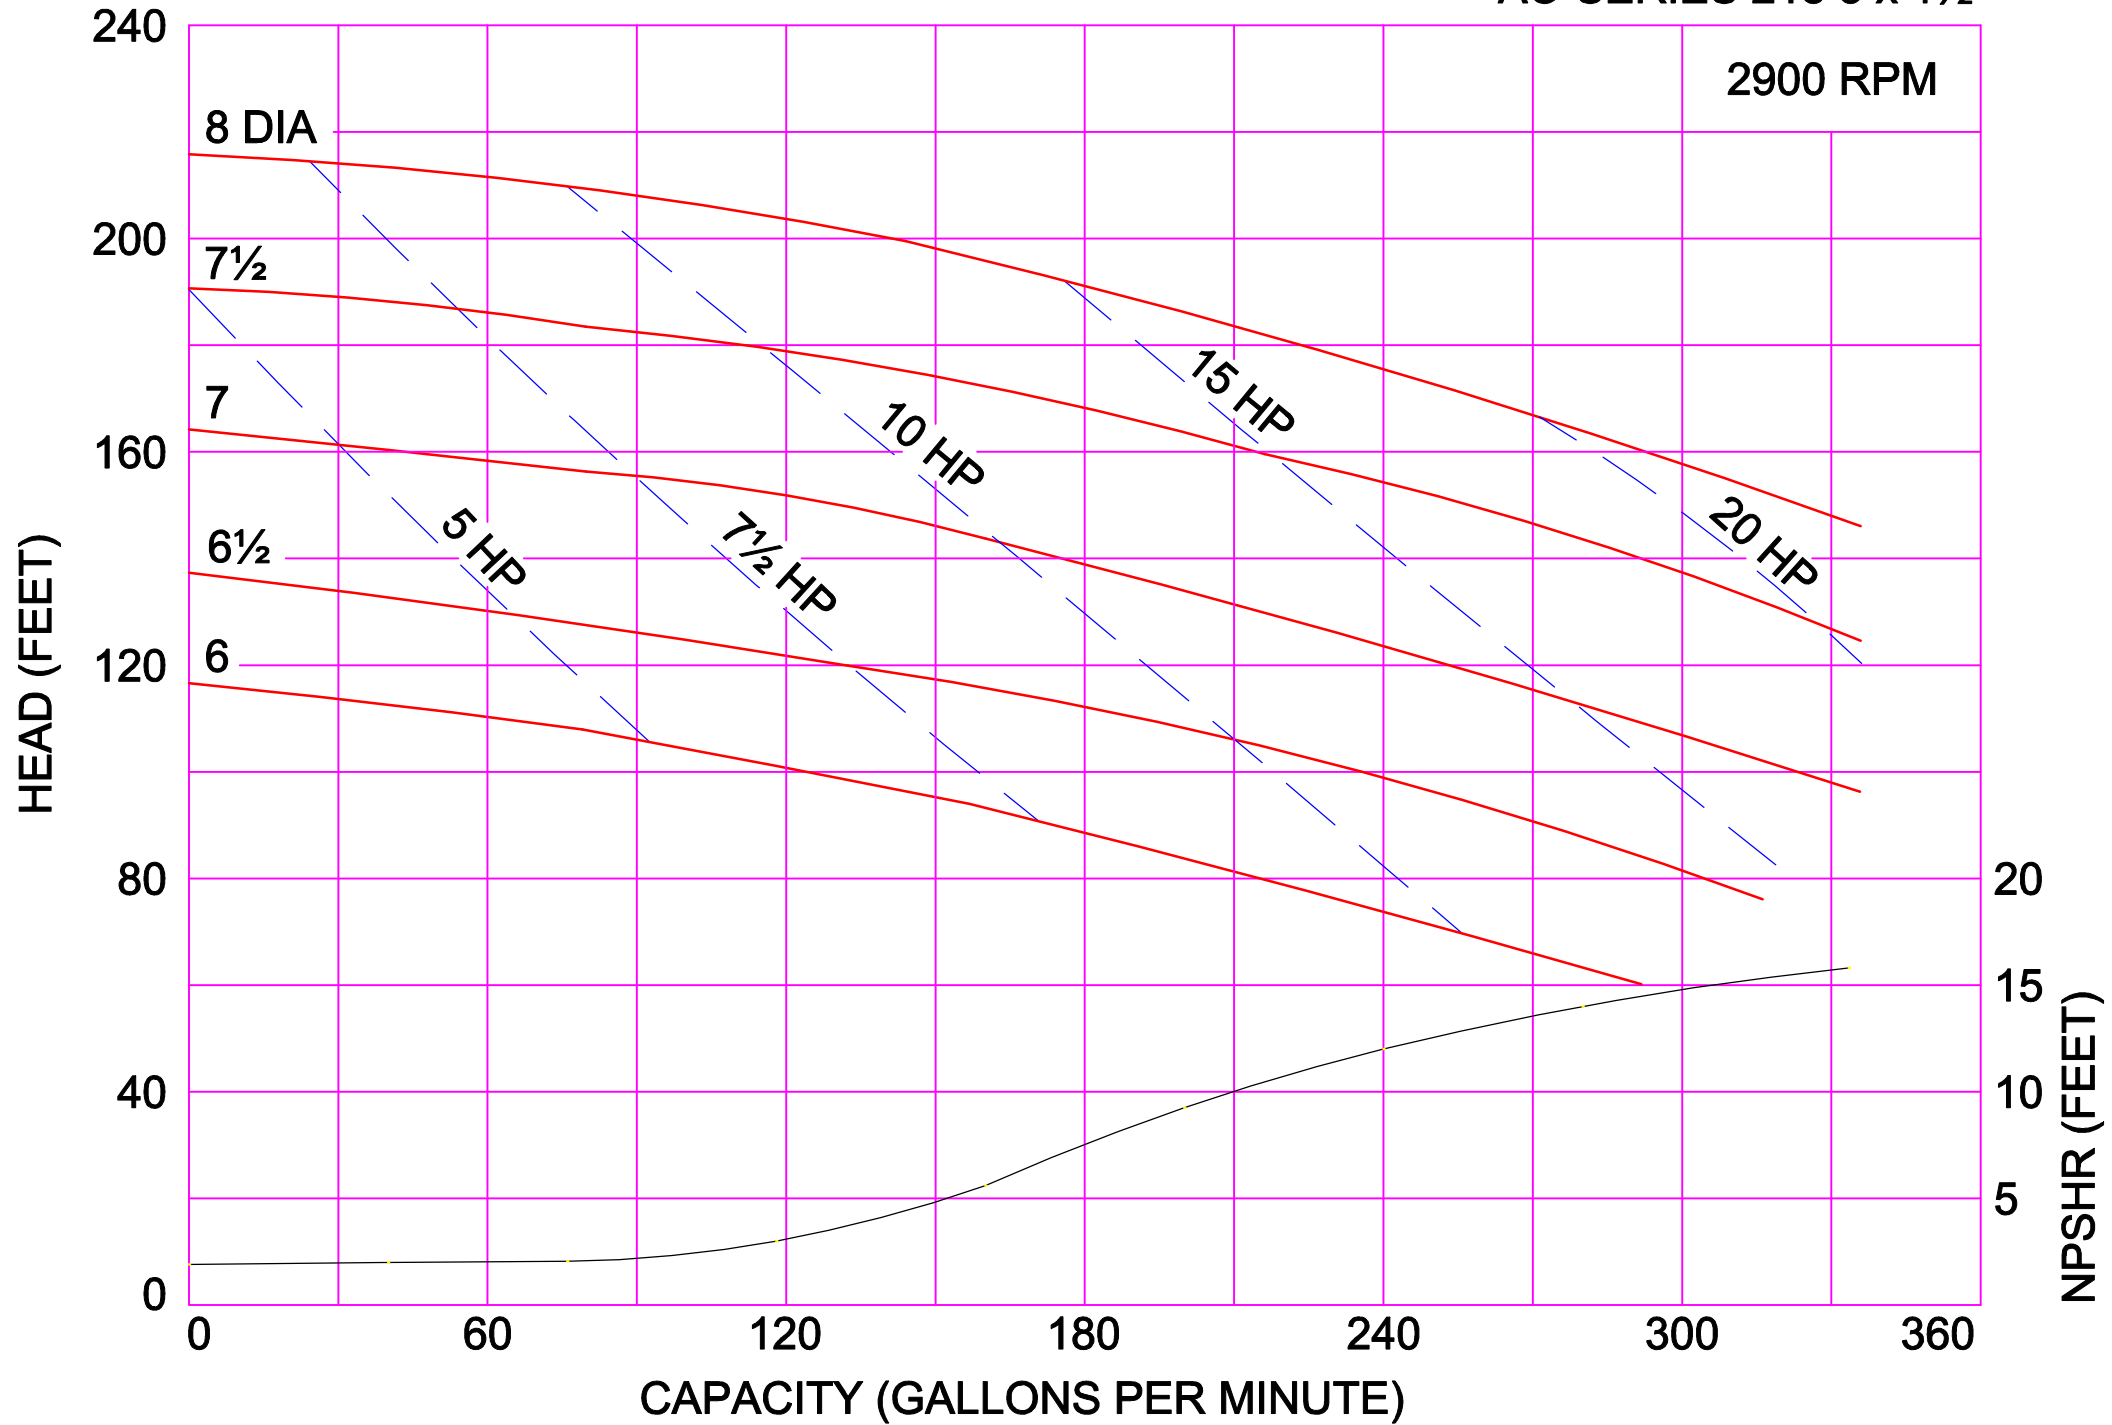

2900 RPM

AMPCO PUMPS COMPANY, INC.
AC-SERIES 218 2 x 1½

AMPCO PUMPS COMPANY, INC.
AC-SERIES 218 3 x 1½

2900 RPM

2900 RPM

AMPCO PUMPS COMPANY, INC.
AC-SERIES 4410 4 x 4

2900 RPM

AMPCO PUMPS COMPANY, INC.
AC-SERIES 4410 6 x 4