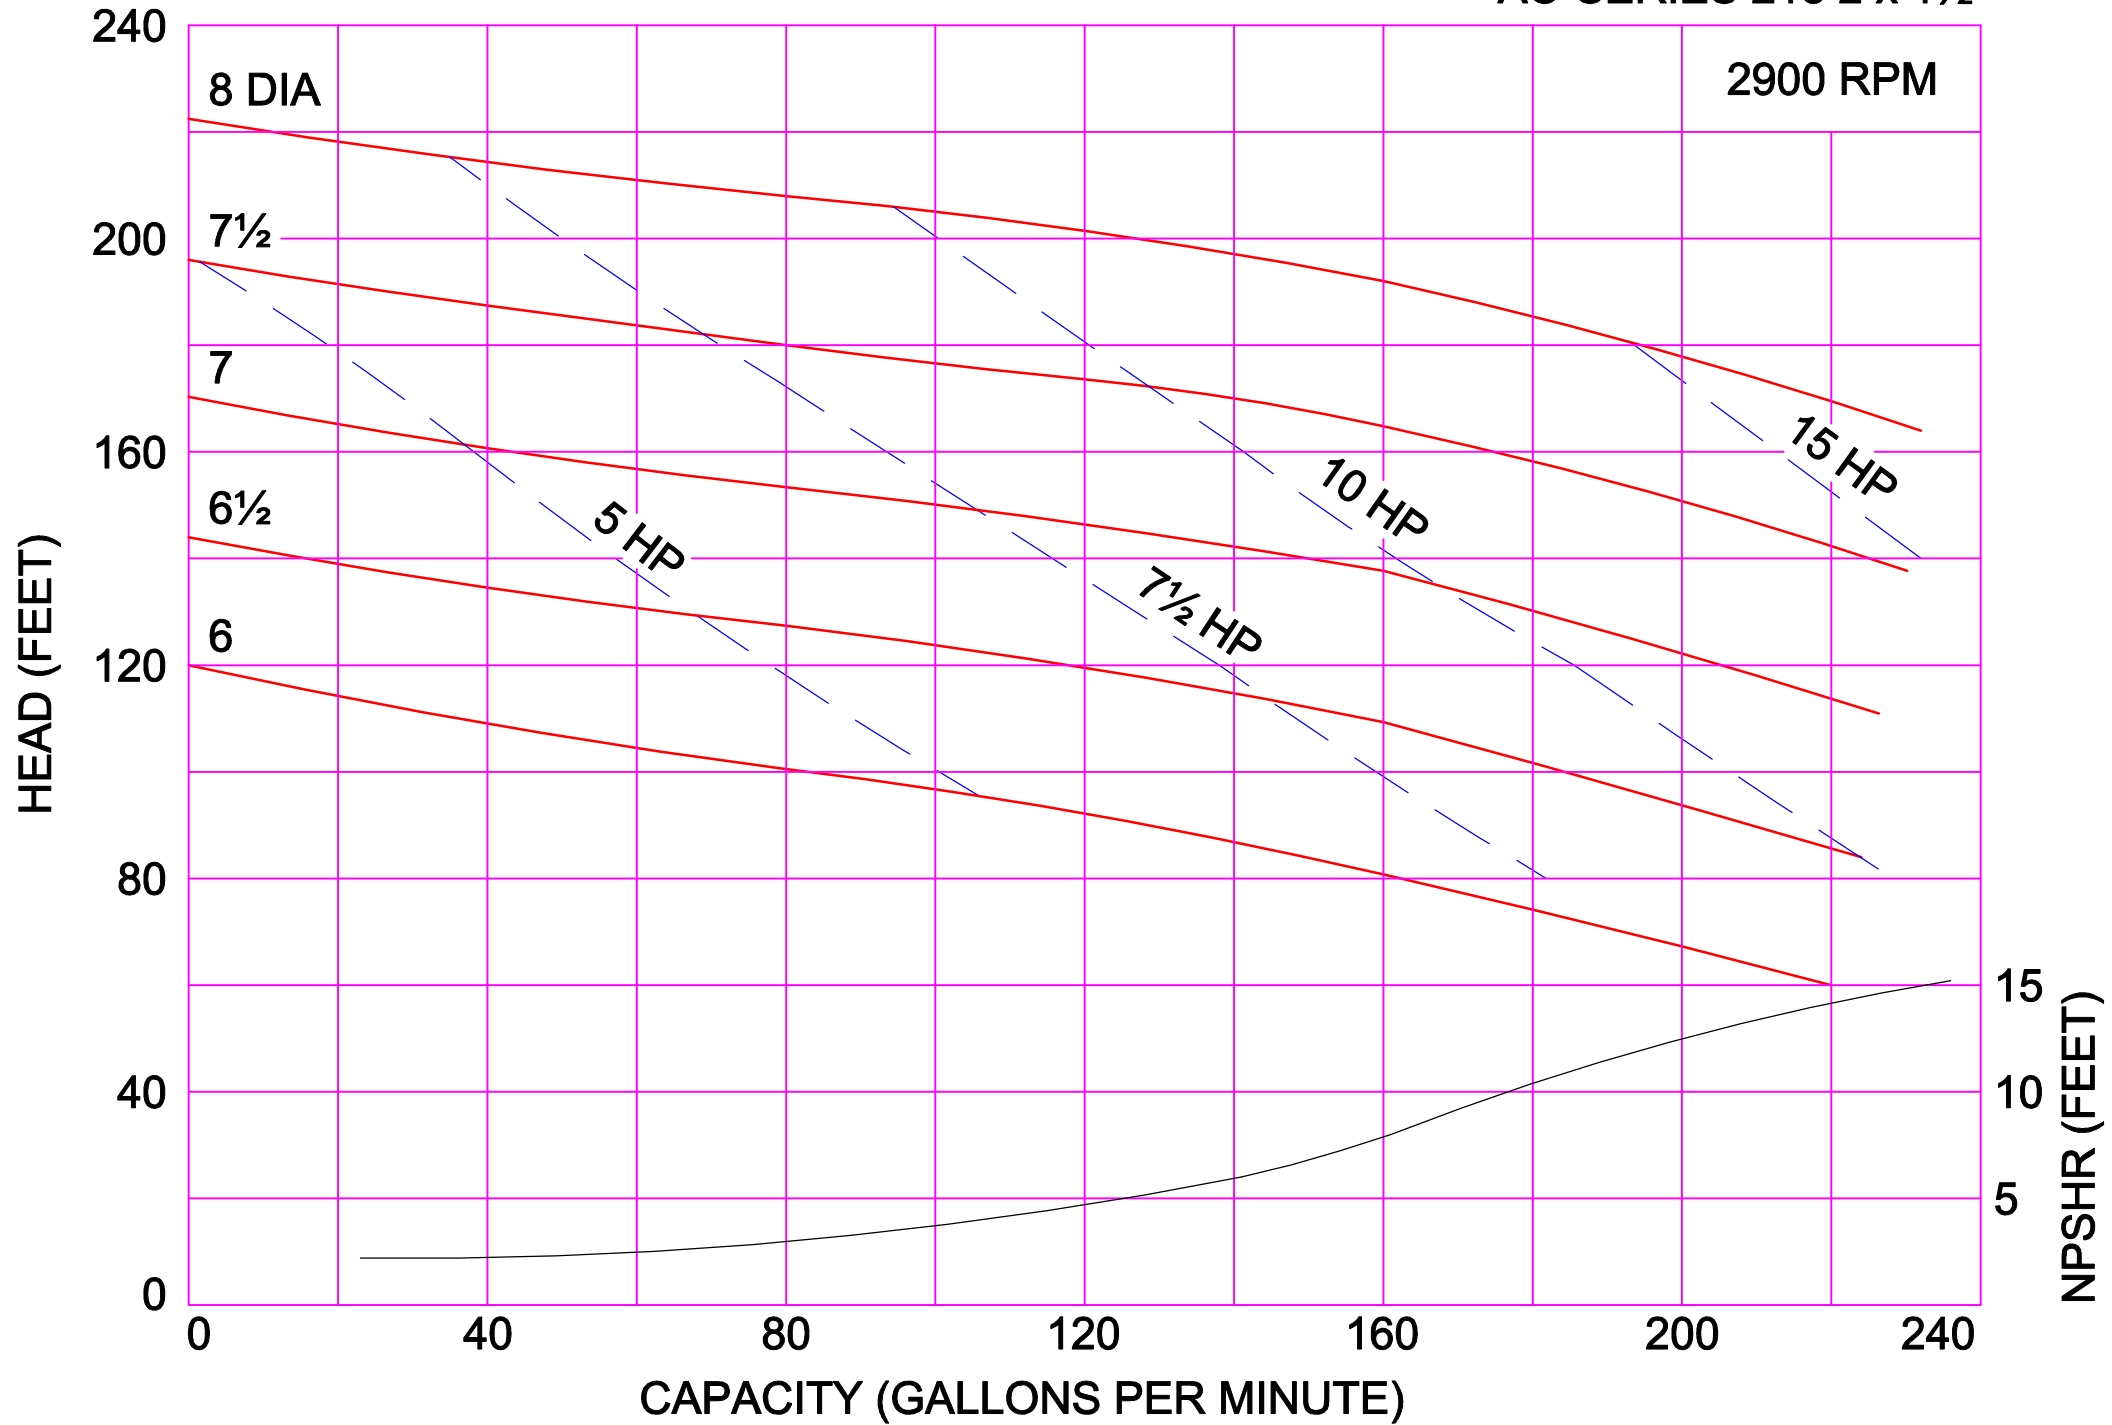

AMPCO PUMPS COMPANY, INC.
AC-SERIES 218 2 x 1½