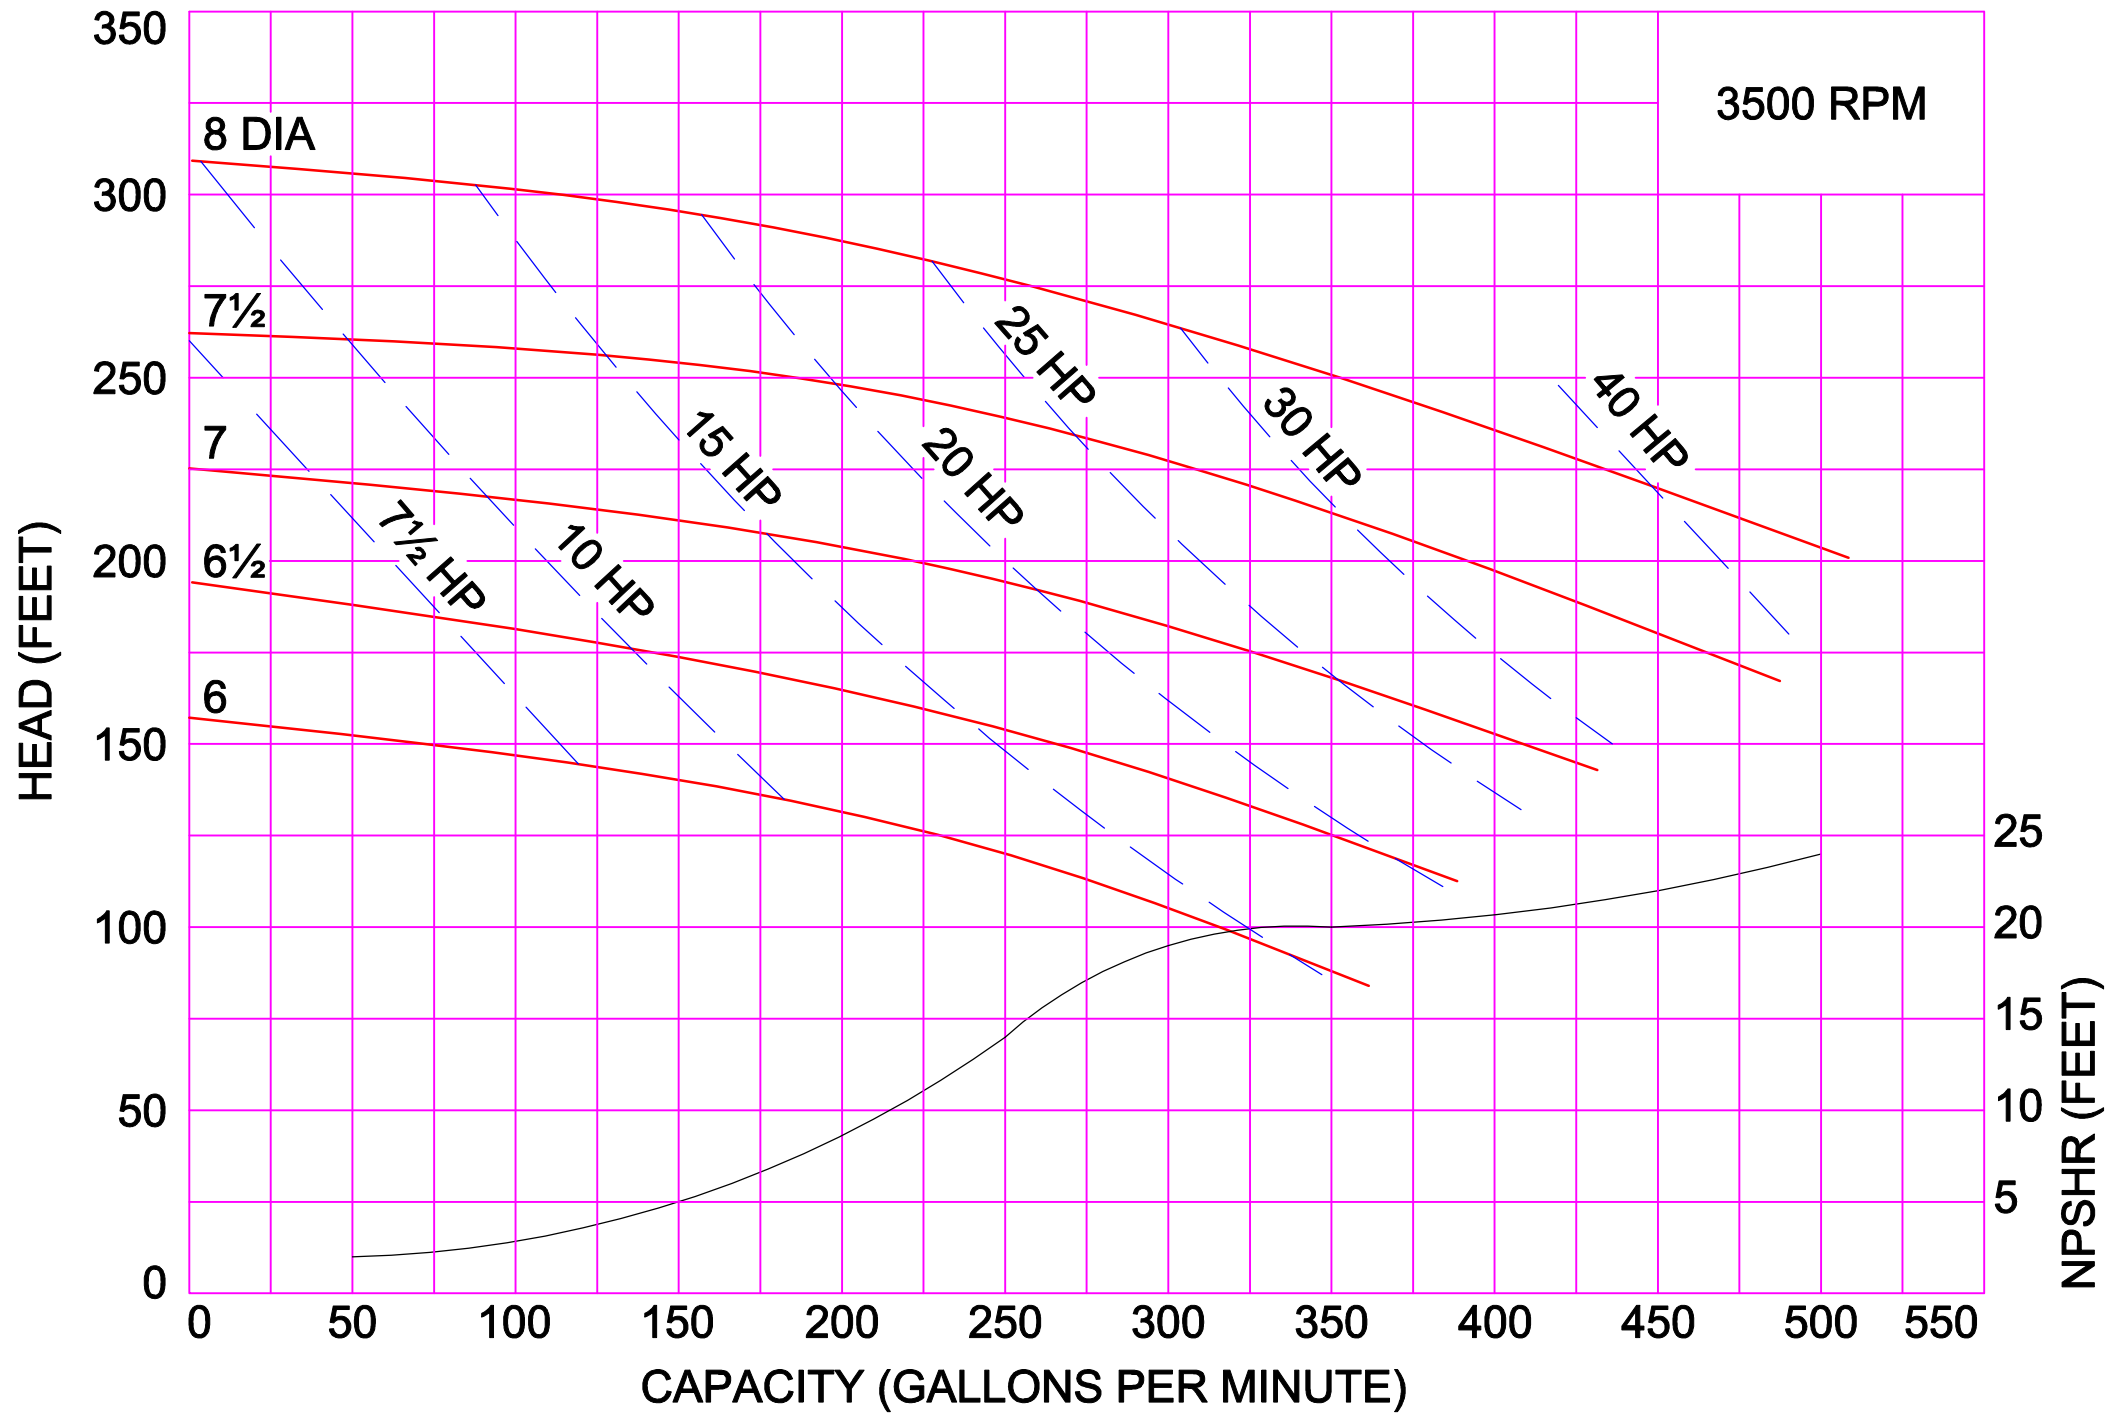

AMPCO PUMPS COMPANY, INC.
AC-SERIES 218 3 x 1½