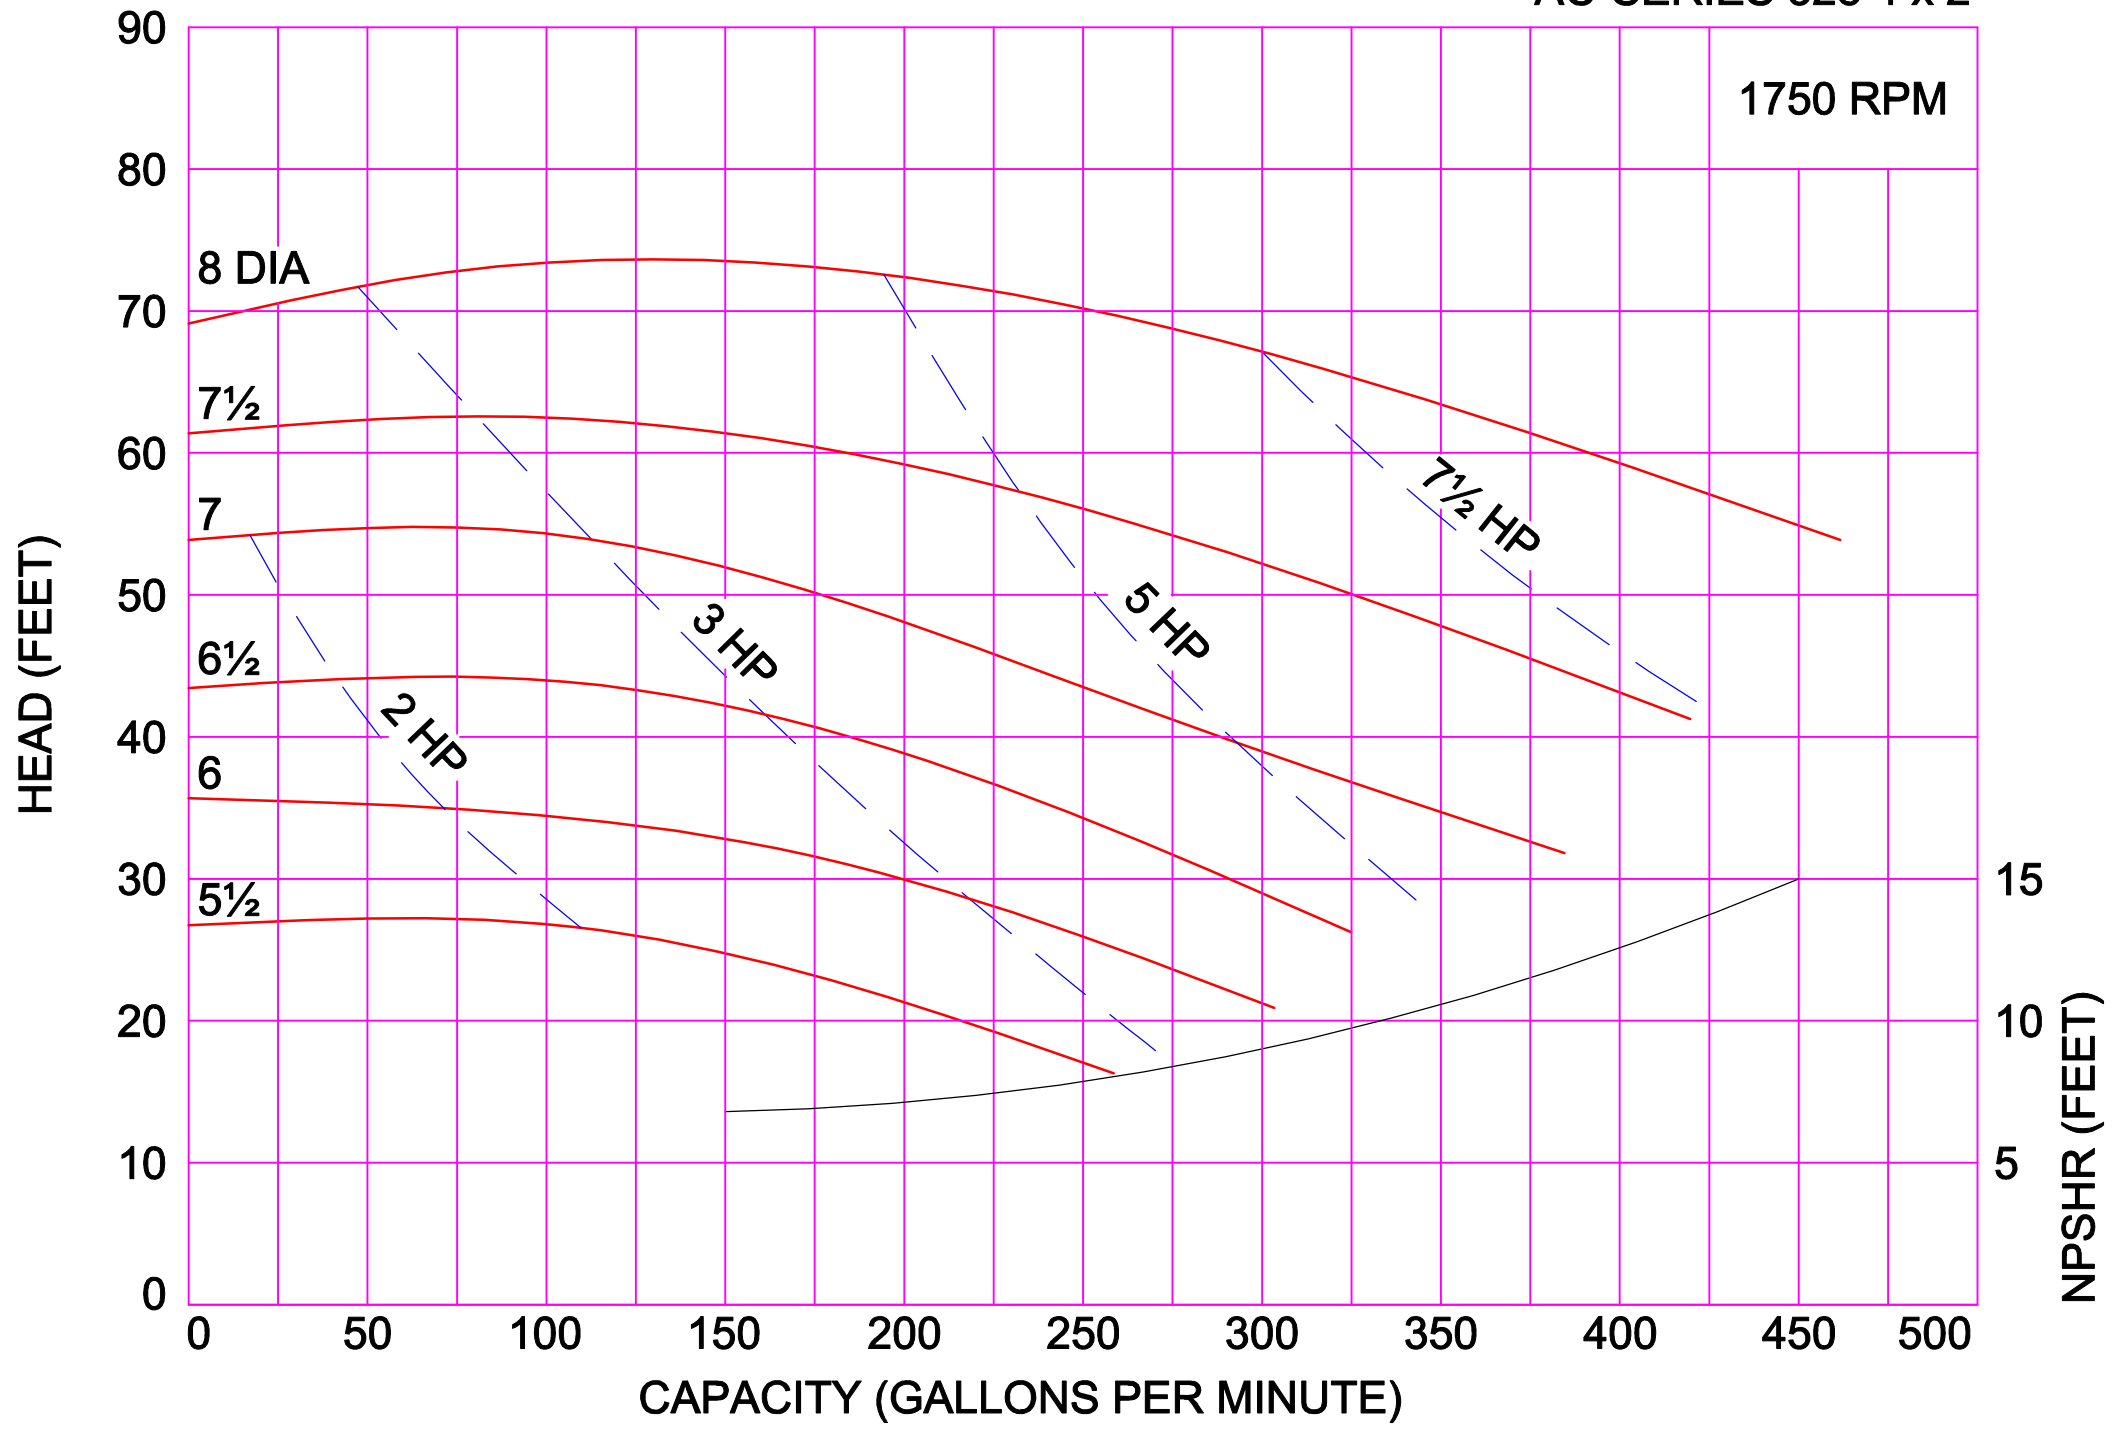

AMPCO PUMPS COMPANY, INC.
AC-SERIES 328 4 x 2

1750 RPM