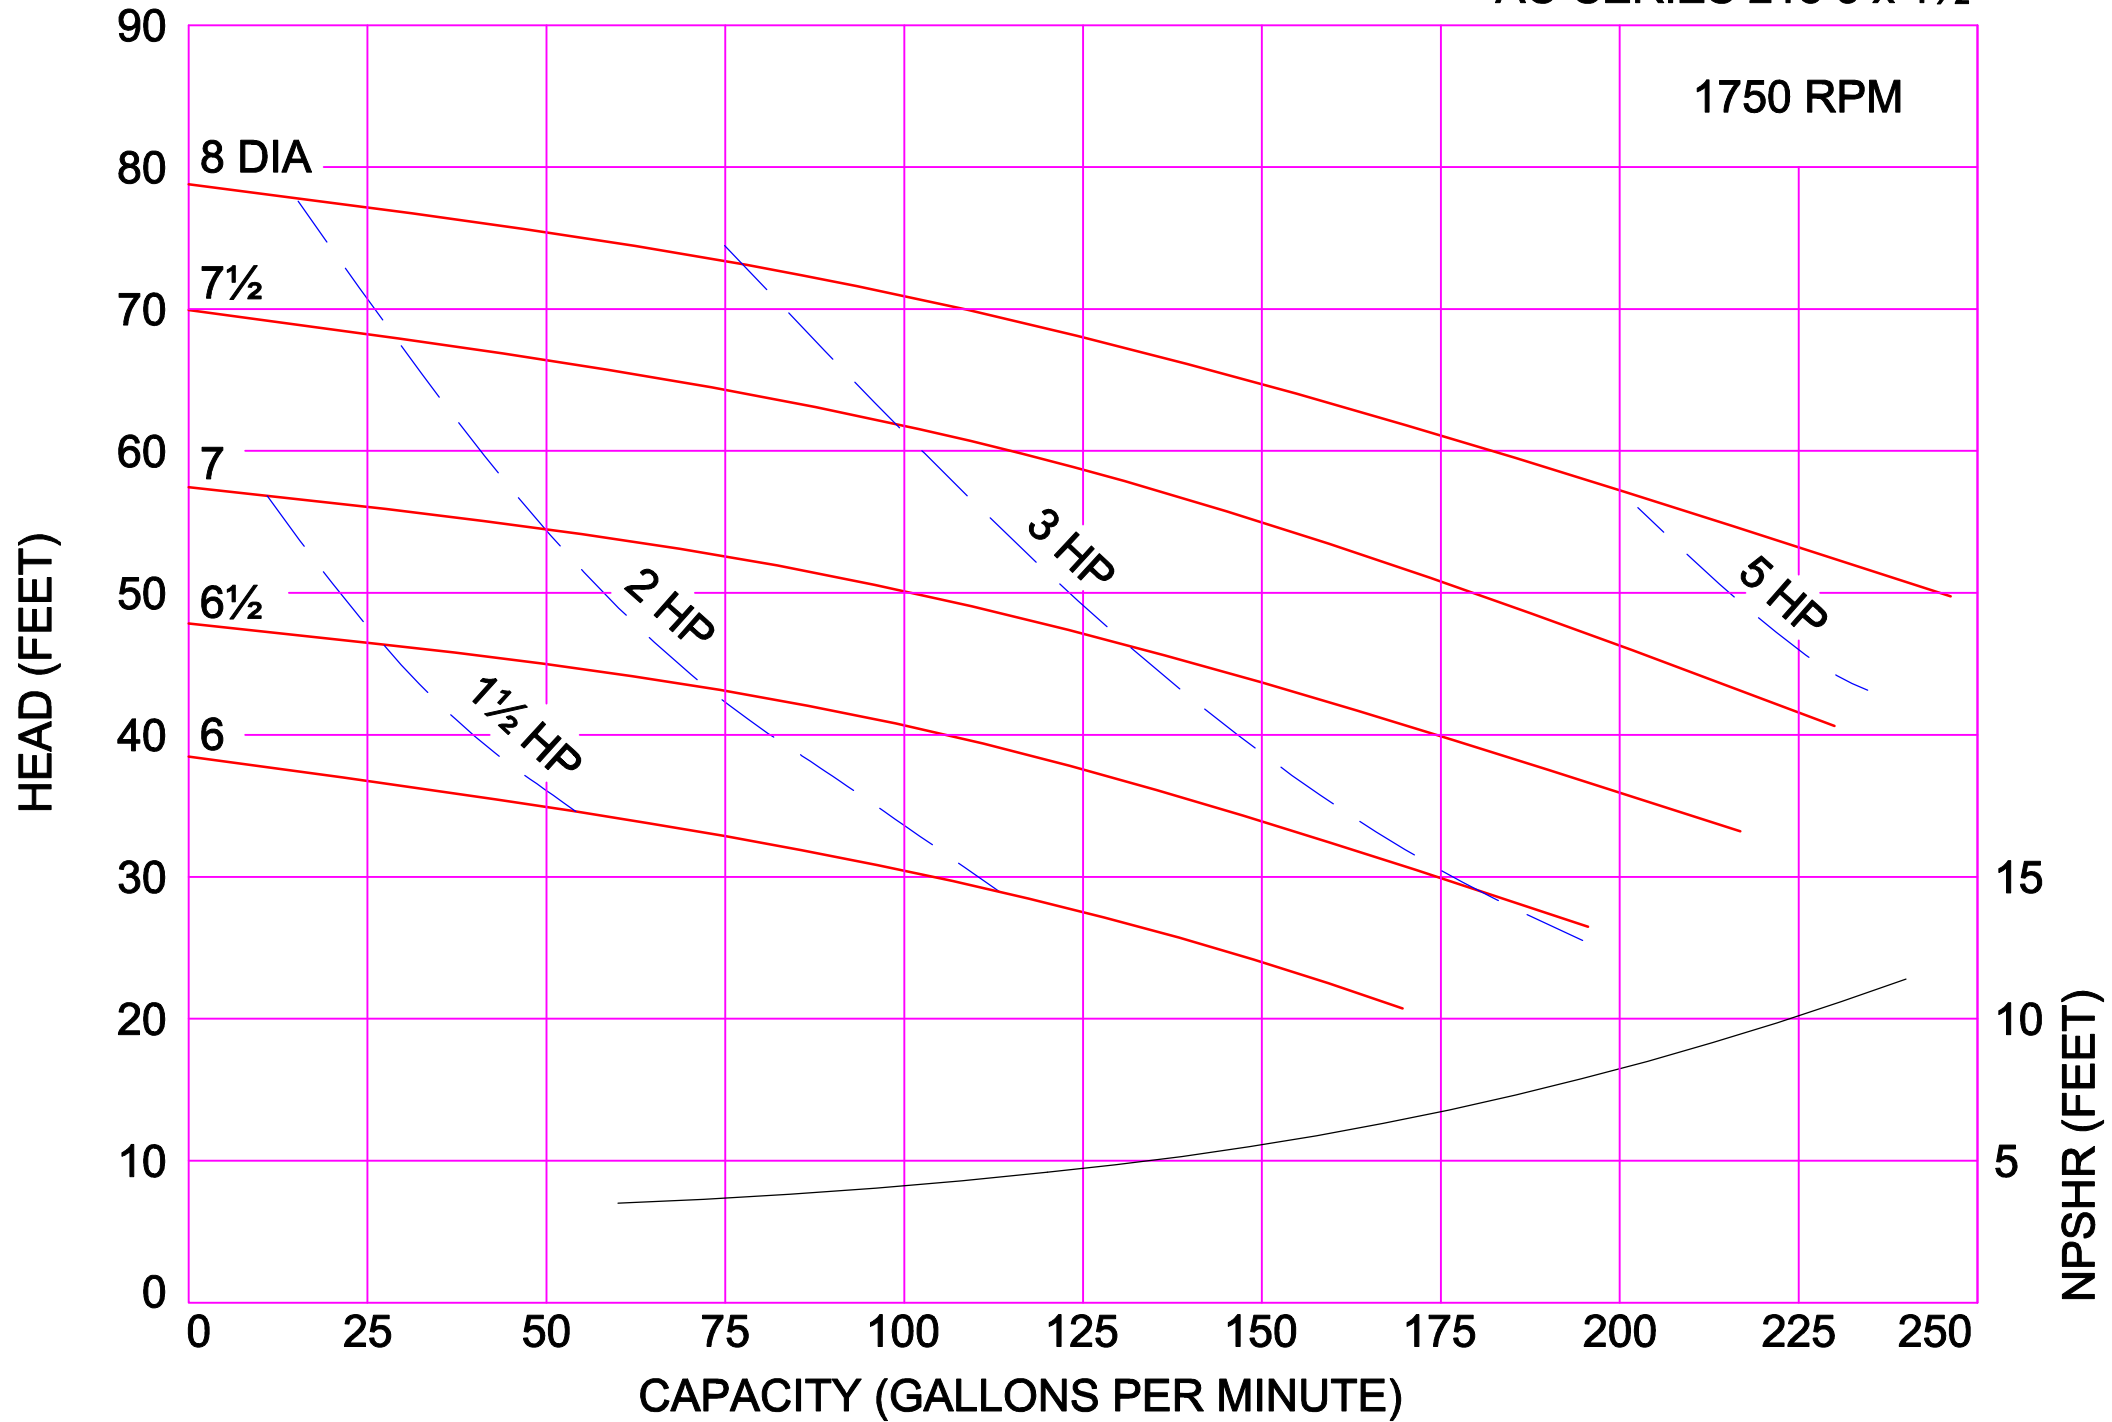

AMPCO PUMPS COMPANY, INC.
AC-SERIES 216 2½ x 1½

1750 RPM

AMPCO PUMPS COMPANY, INC.
AC-SERIES 218 2 x 1½

1750 RPM

AMPCO PUMPS COMPANY, INC.
AC-SERIES 218 3 x 1½

AMPCO PUMPS COMPANY, INC.
AC-SERIES 328 3 x 2