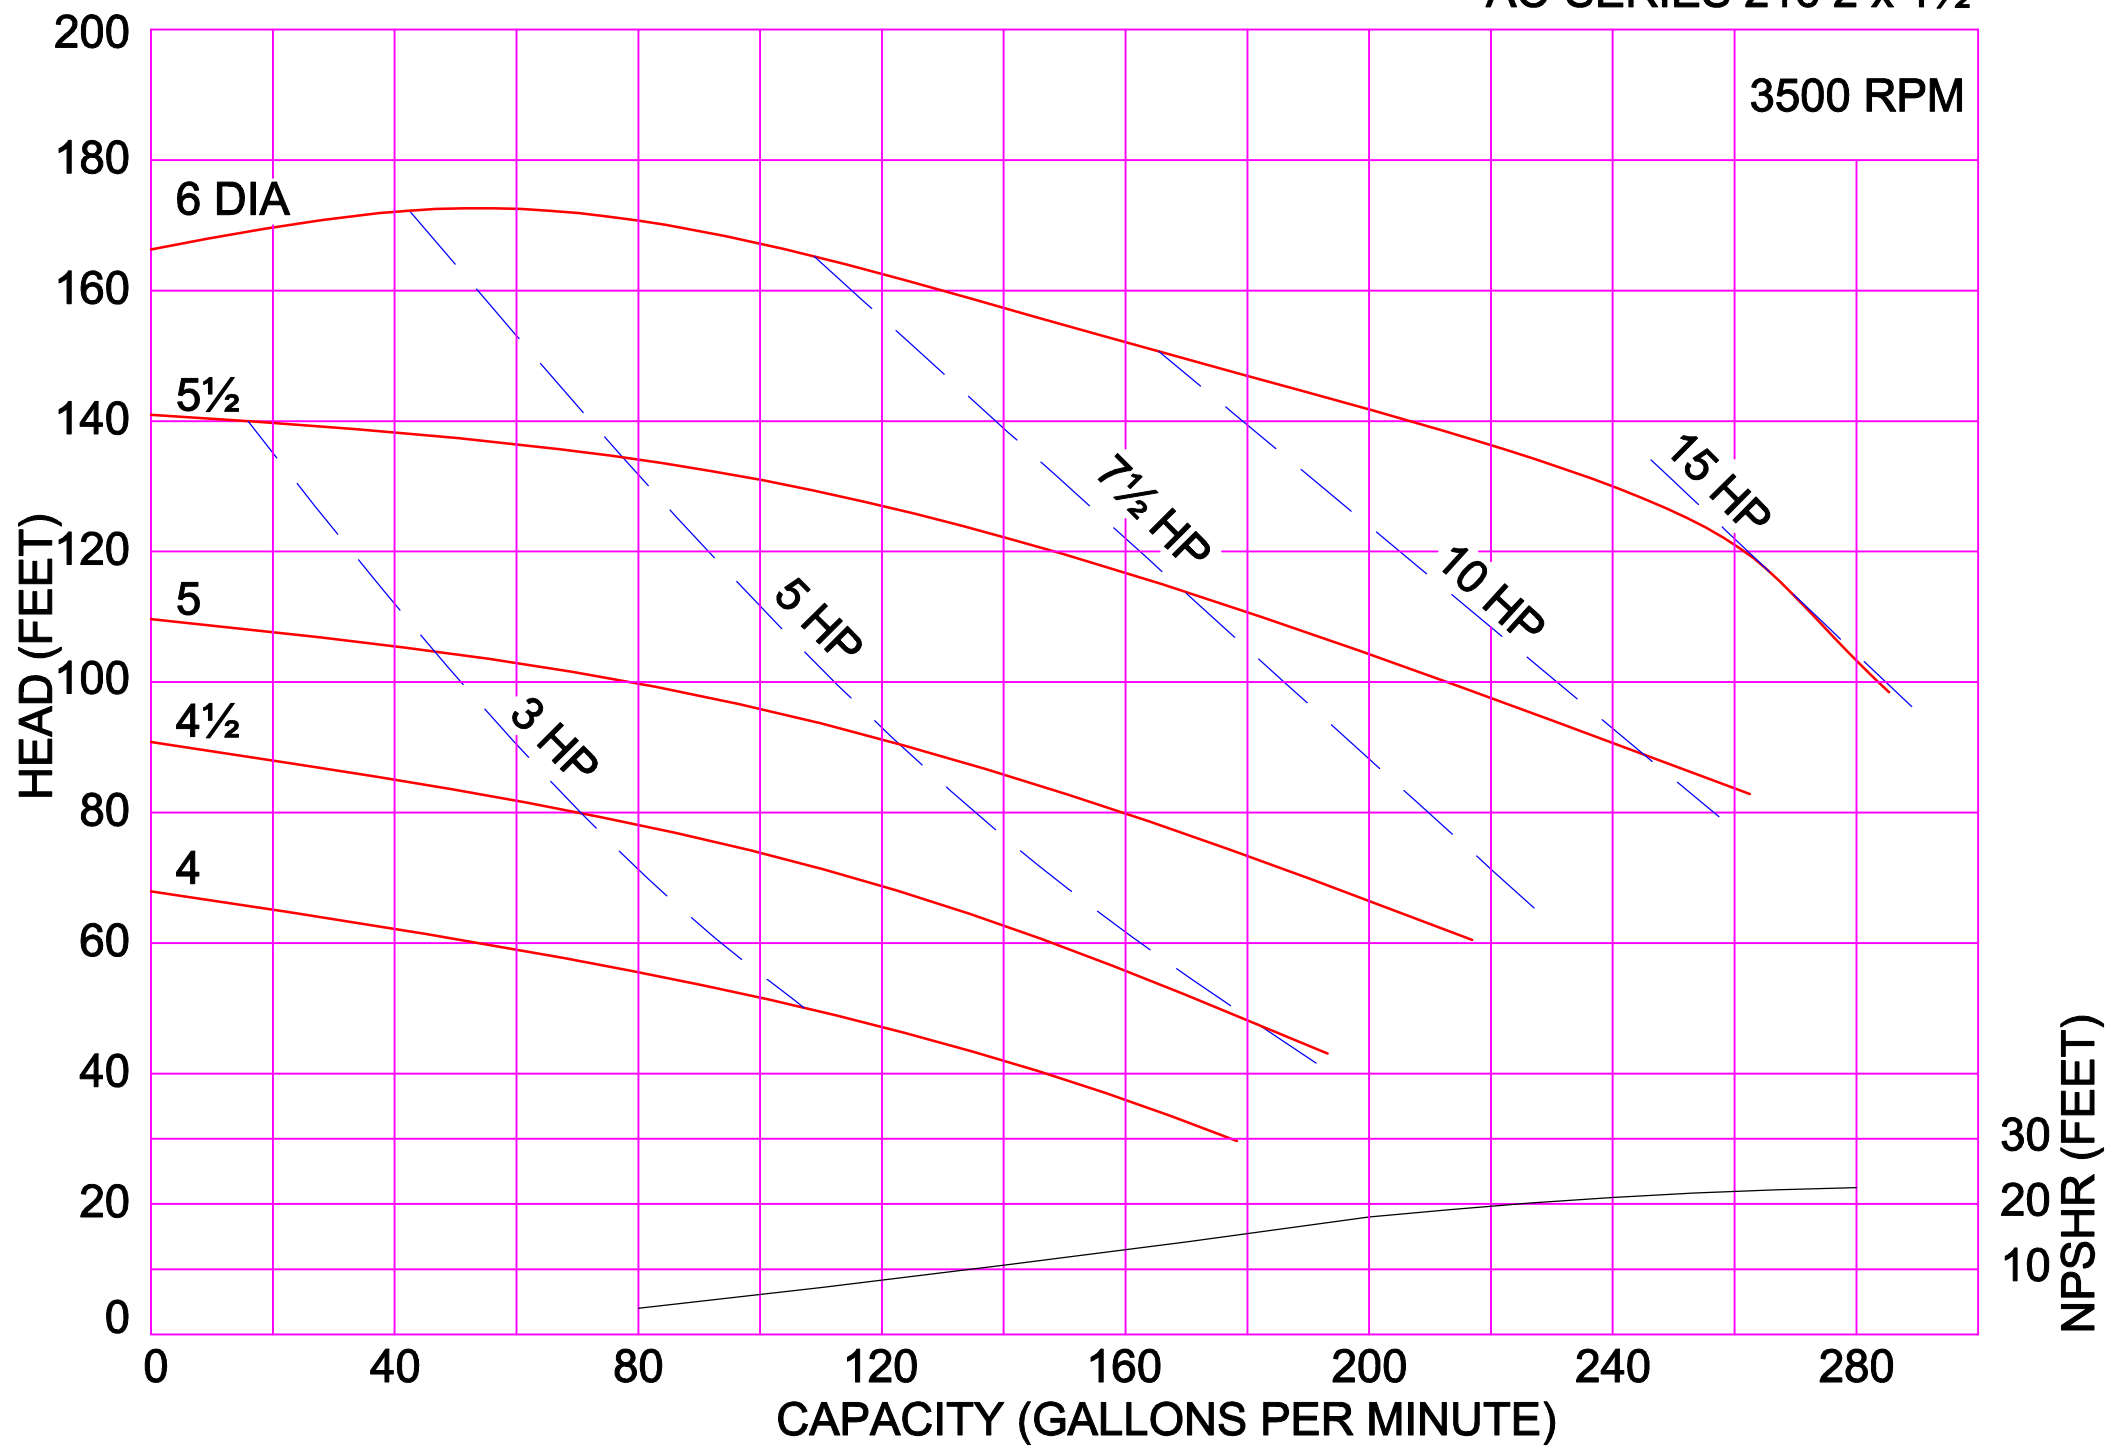

AMPCO PUMPS COMPANY, INC.
AC-SERIES 114 1½ x 1½

3500 RPM

3500 RPM

AMPCO PUMPS COMPANY, INC.
AC-SERIES 216 2 x 1½

3500 RPM

AMPCO PUMPS COMPANY, INC.
AC-SERIES 216 2½ x 1½

3500 RPM

AMPCO PUMPS COMPANY, INC.
AC-SERIES 218 2 x 1½