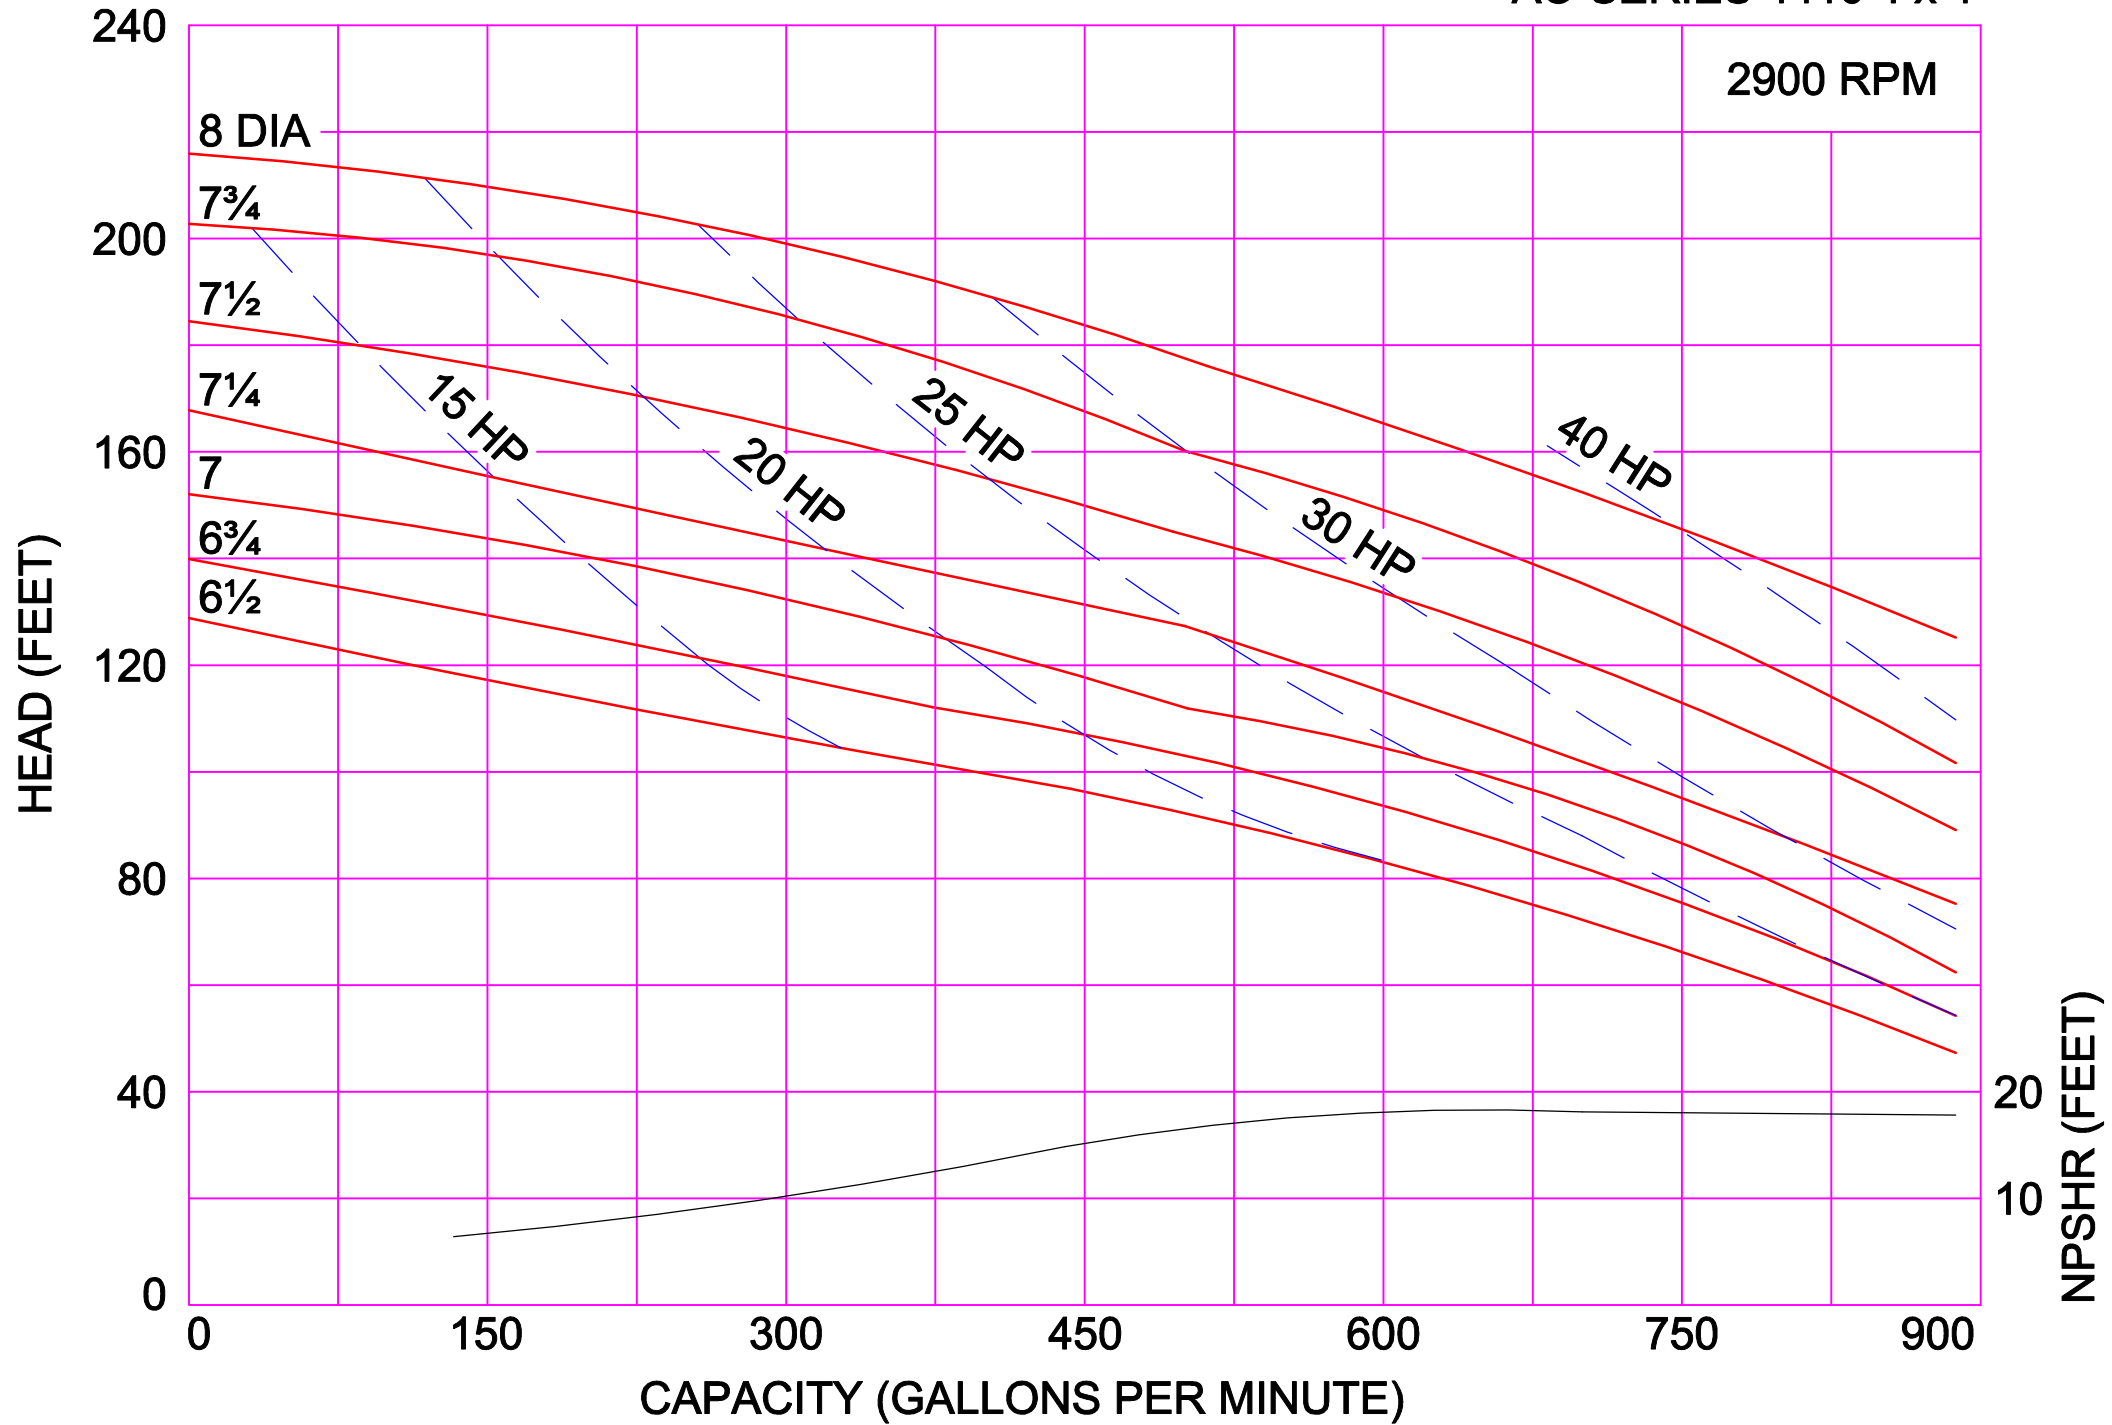

2900 RPM

AMPCO PUMPS COMPANY, INC.
AC-SERIES 218 2 x 1½

AMPCO PUMPS COMPANY, INC.
AC-SERIES 218 3 x 1½

2900 RPM

2900 RPM

AMPCO PUMPS COMPANY, INC.
AC-SERIES 4410 4 x 4

2900 RPM

AMPCO PUMPS COMPANY, INC.
AC-SERIES 4410 6 x 4