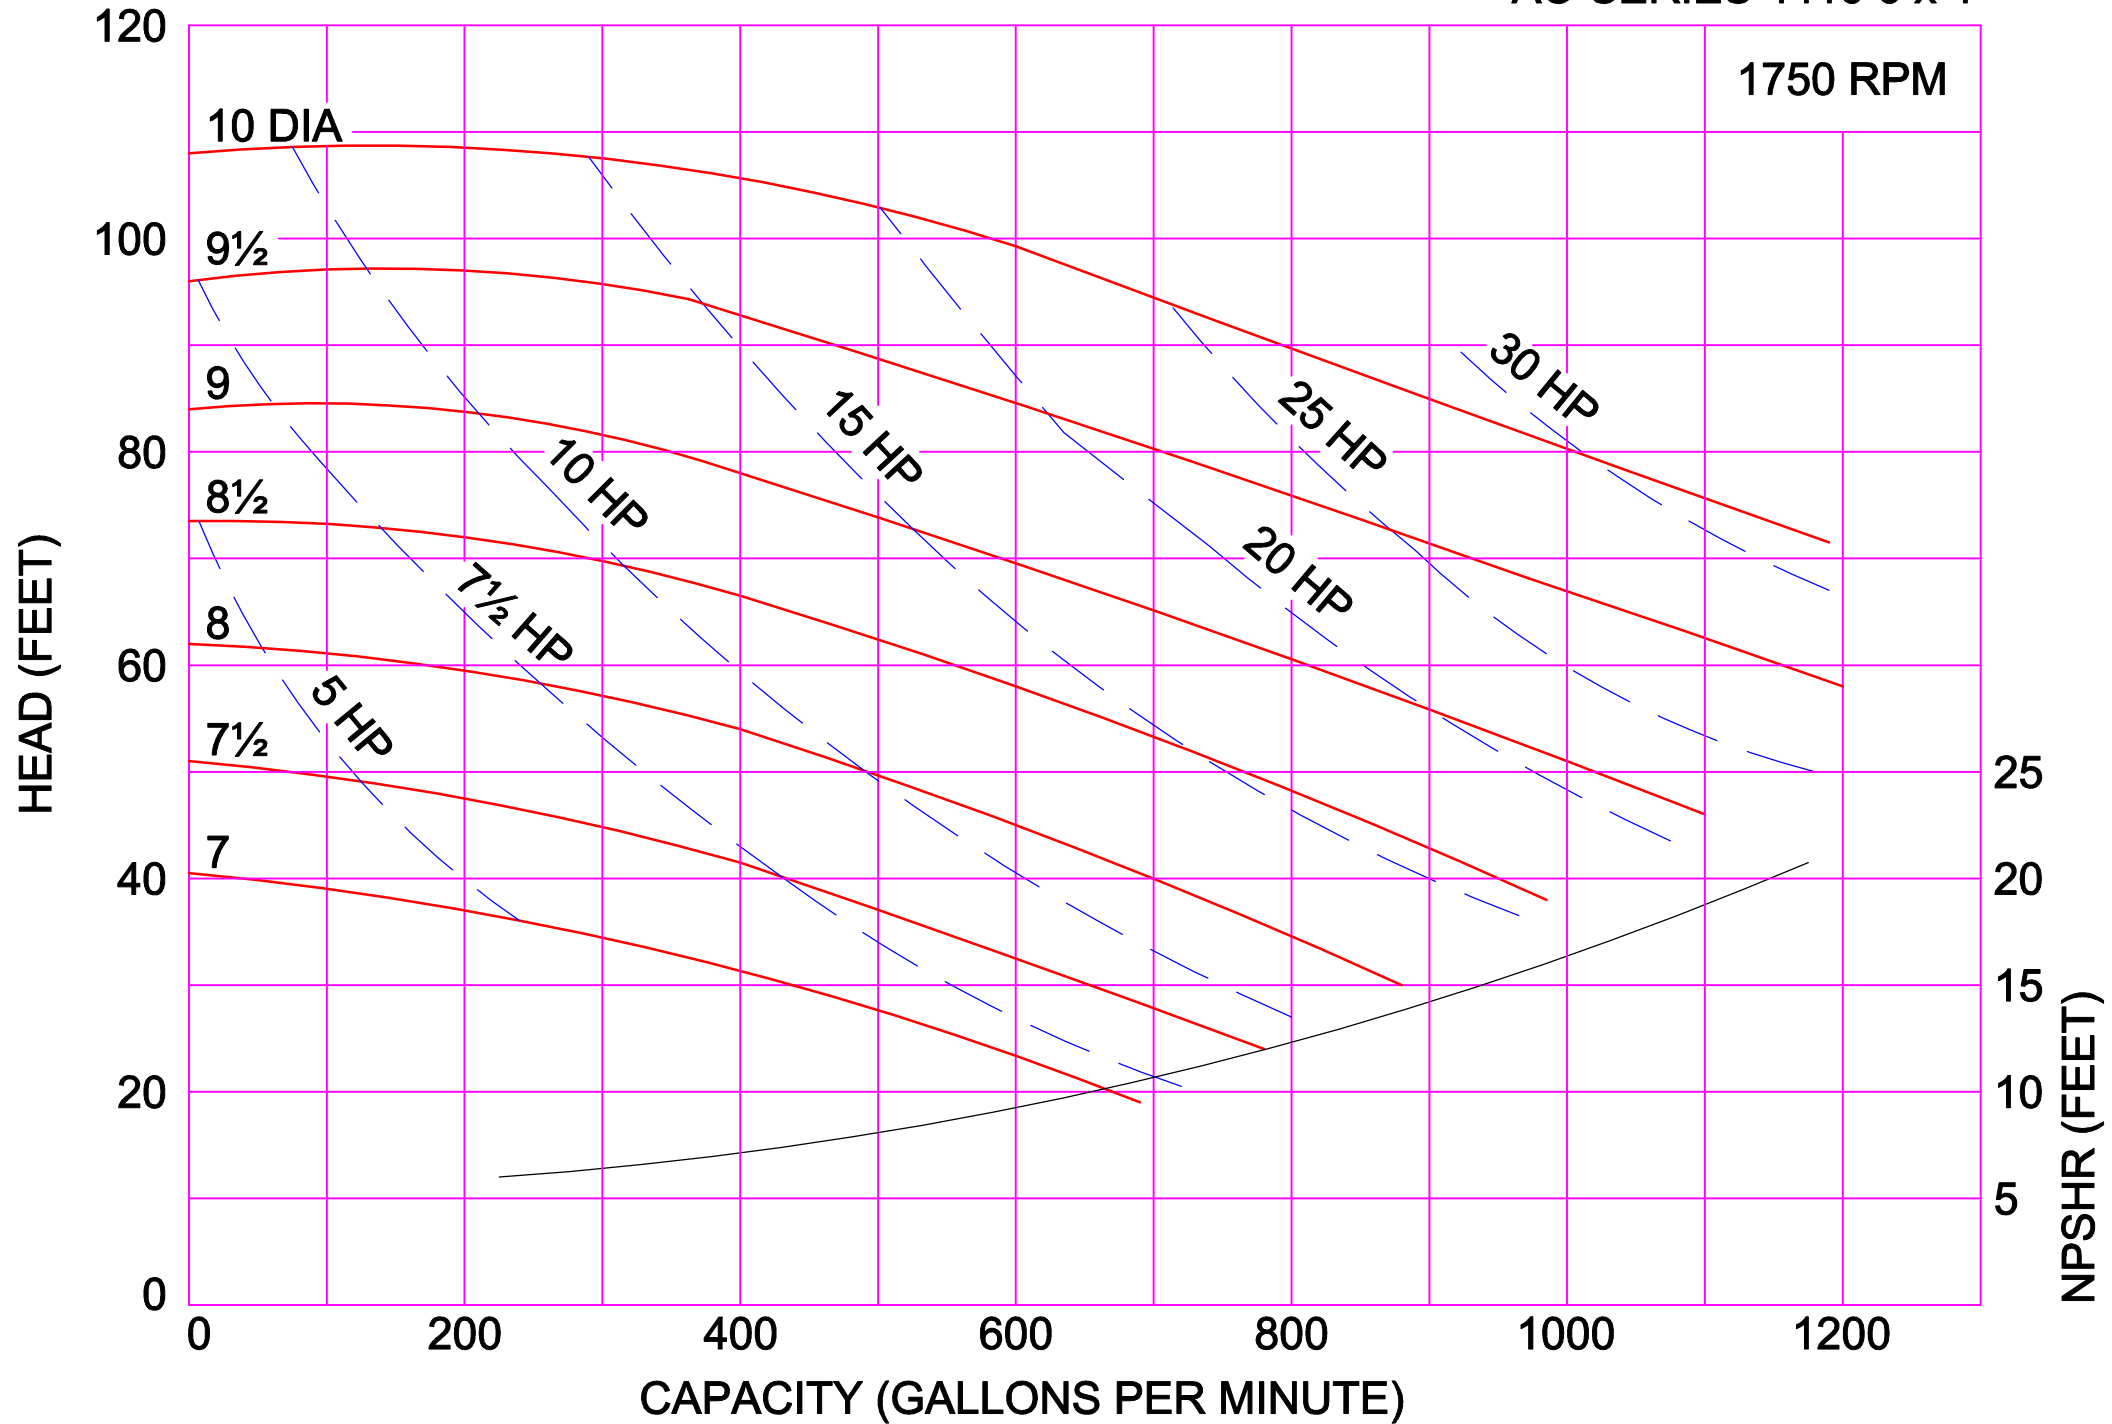

1750 RPM

AMPCO PUMPS COMPANY, INC.
AC-SERIES 328 4 x 2

1750 RPM

1750 RPM

1750 RPM

AMPCO PUMPS COMPANY, INC.
AC-SERIES 114 1½ x 1½

AMPCO PUMPS COMPANY, INC.
AC-SERIES 216 2 x 1½

AMPCO PUMPS COMPANY, INC.
AC-SERIES 216 2½ x 1½