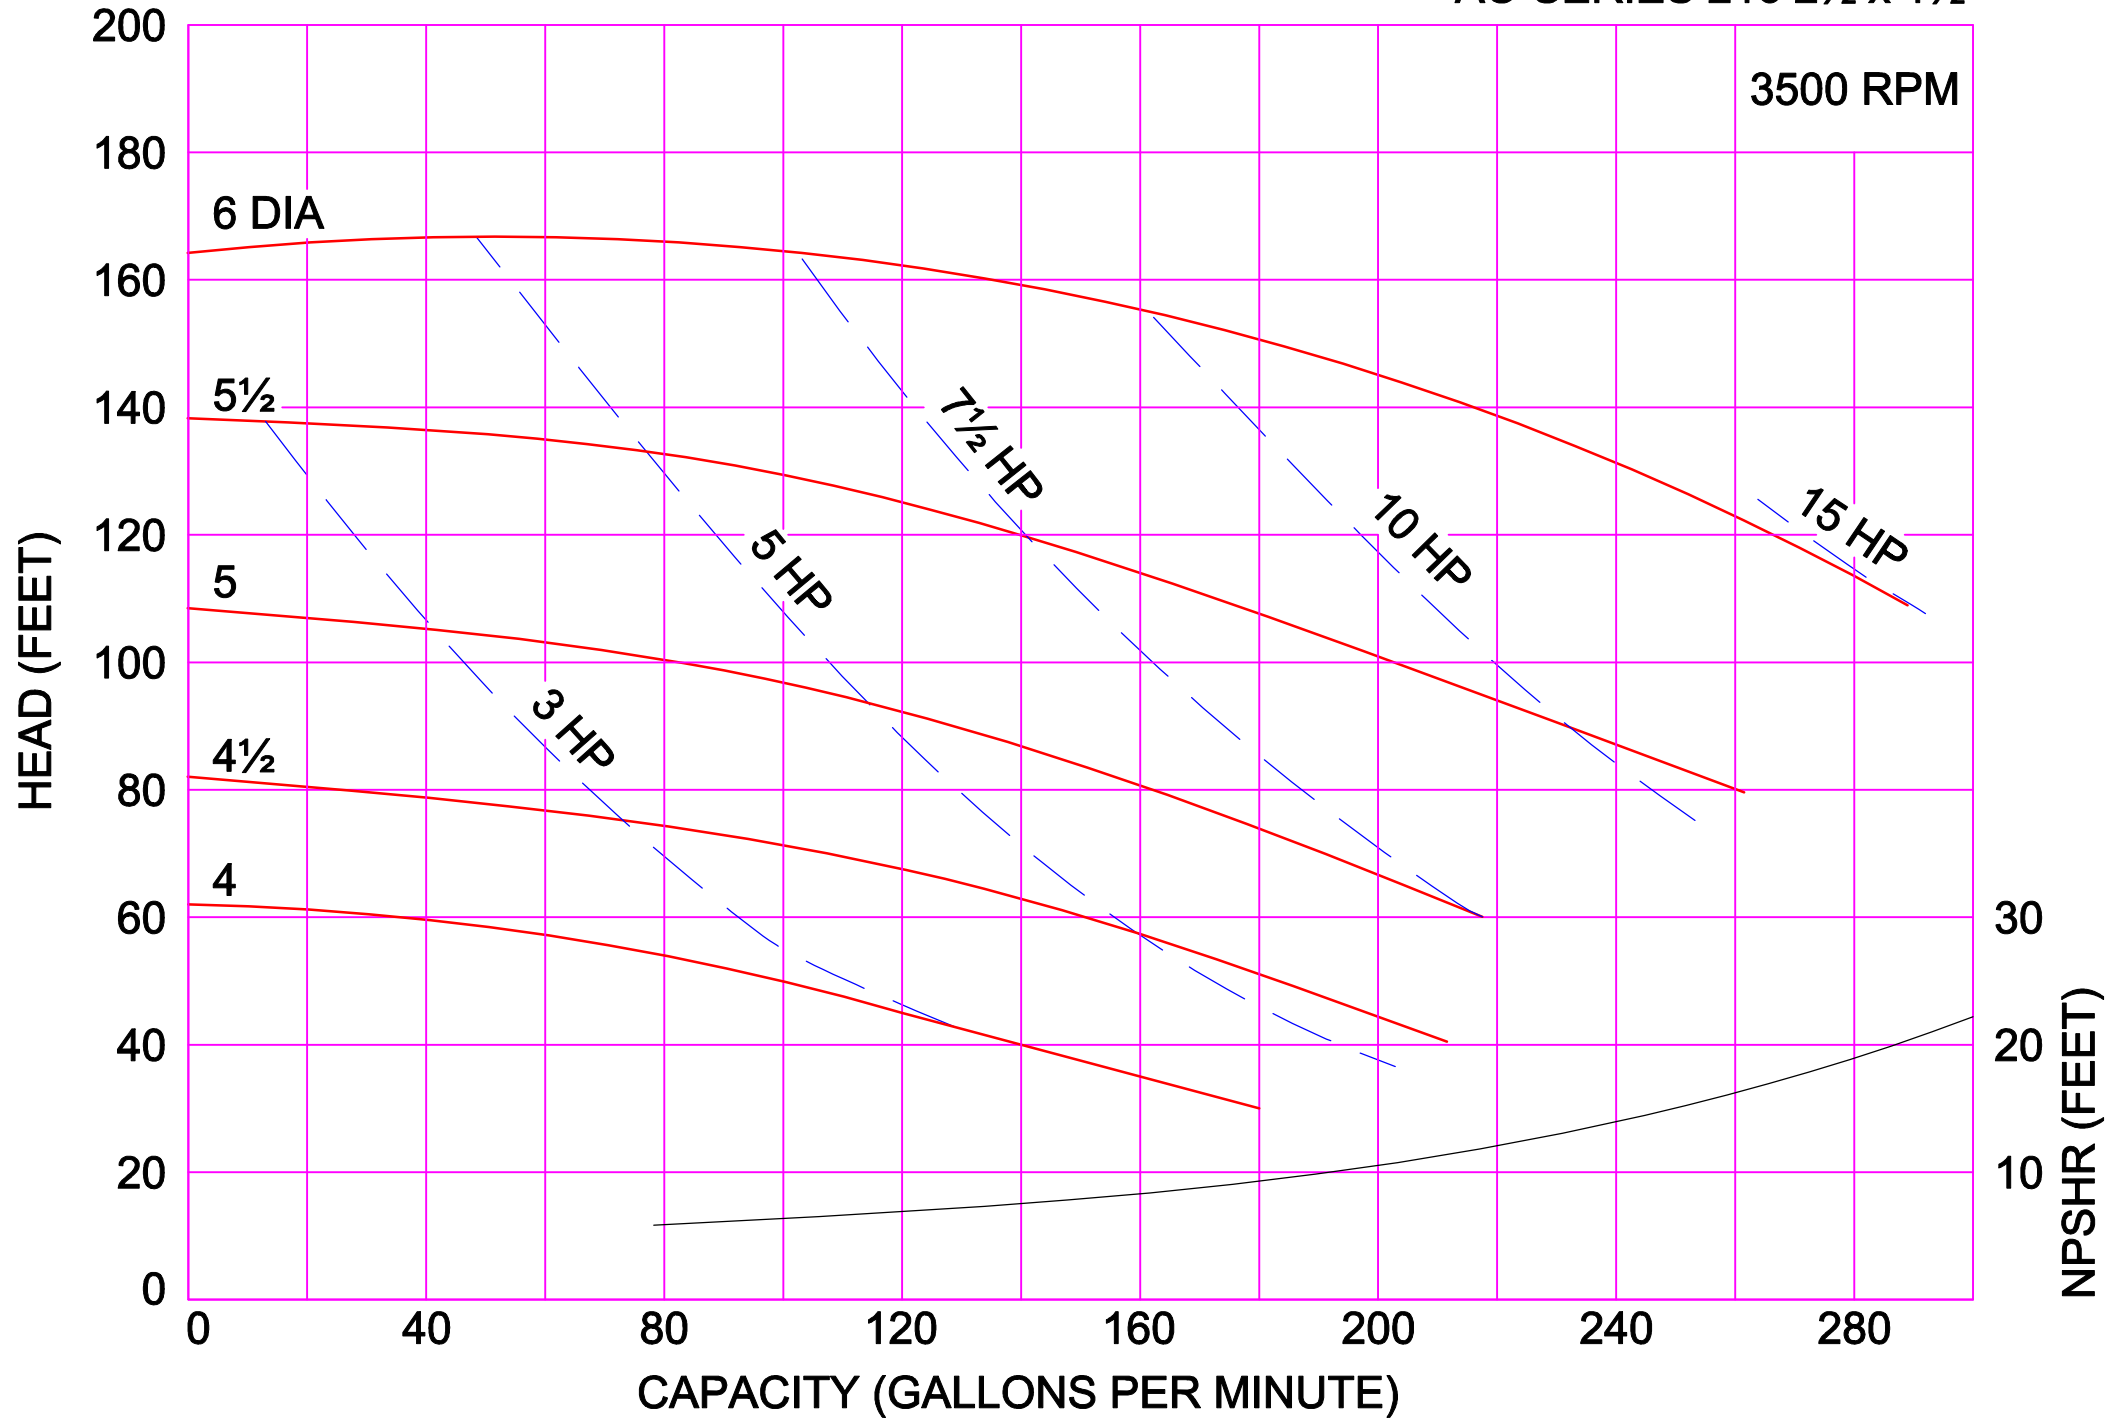

AMPCO PUMPS COMPANY, INC.
AC-SERIES 114 1½ x 1½

3500 RPM

3500 RPM

AMPCO PUMPS COMPANY, INC.
AC-SERIES 216 2 x 1½

3500 RPM

AMPCO PUMPS COMPANY, INC.
AC-SERIES 216 2½ x 1½

3500 RPM

AMPCO PUMPS COMPANY, INC.
AC-SERIES 218 2 x 1½