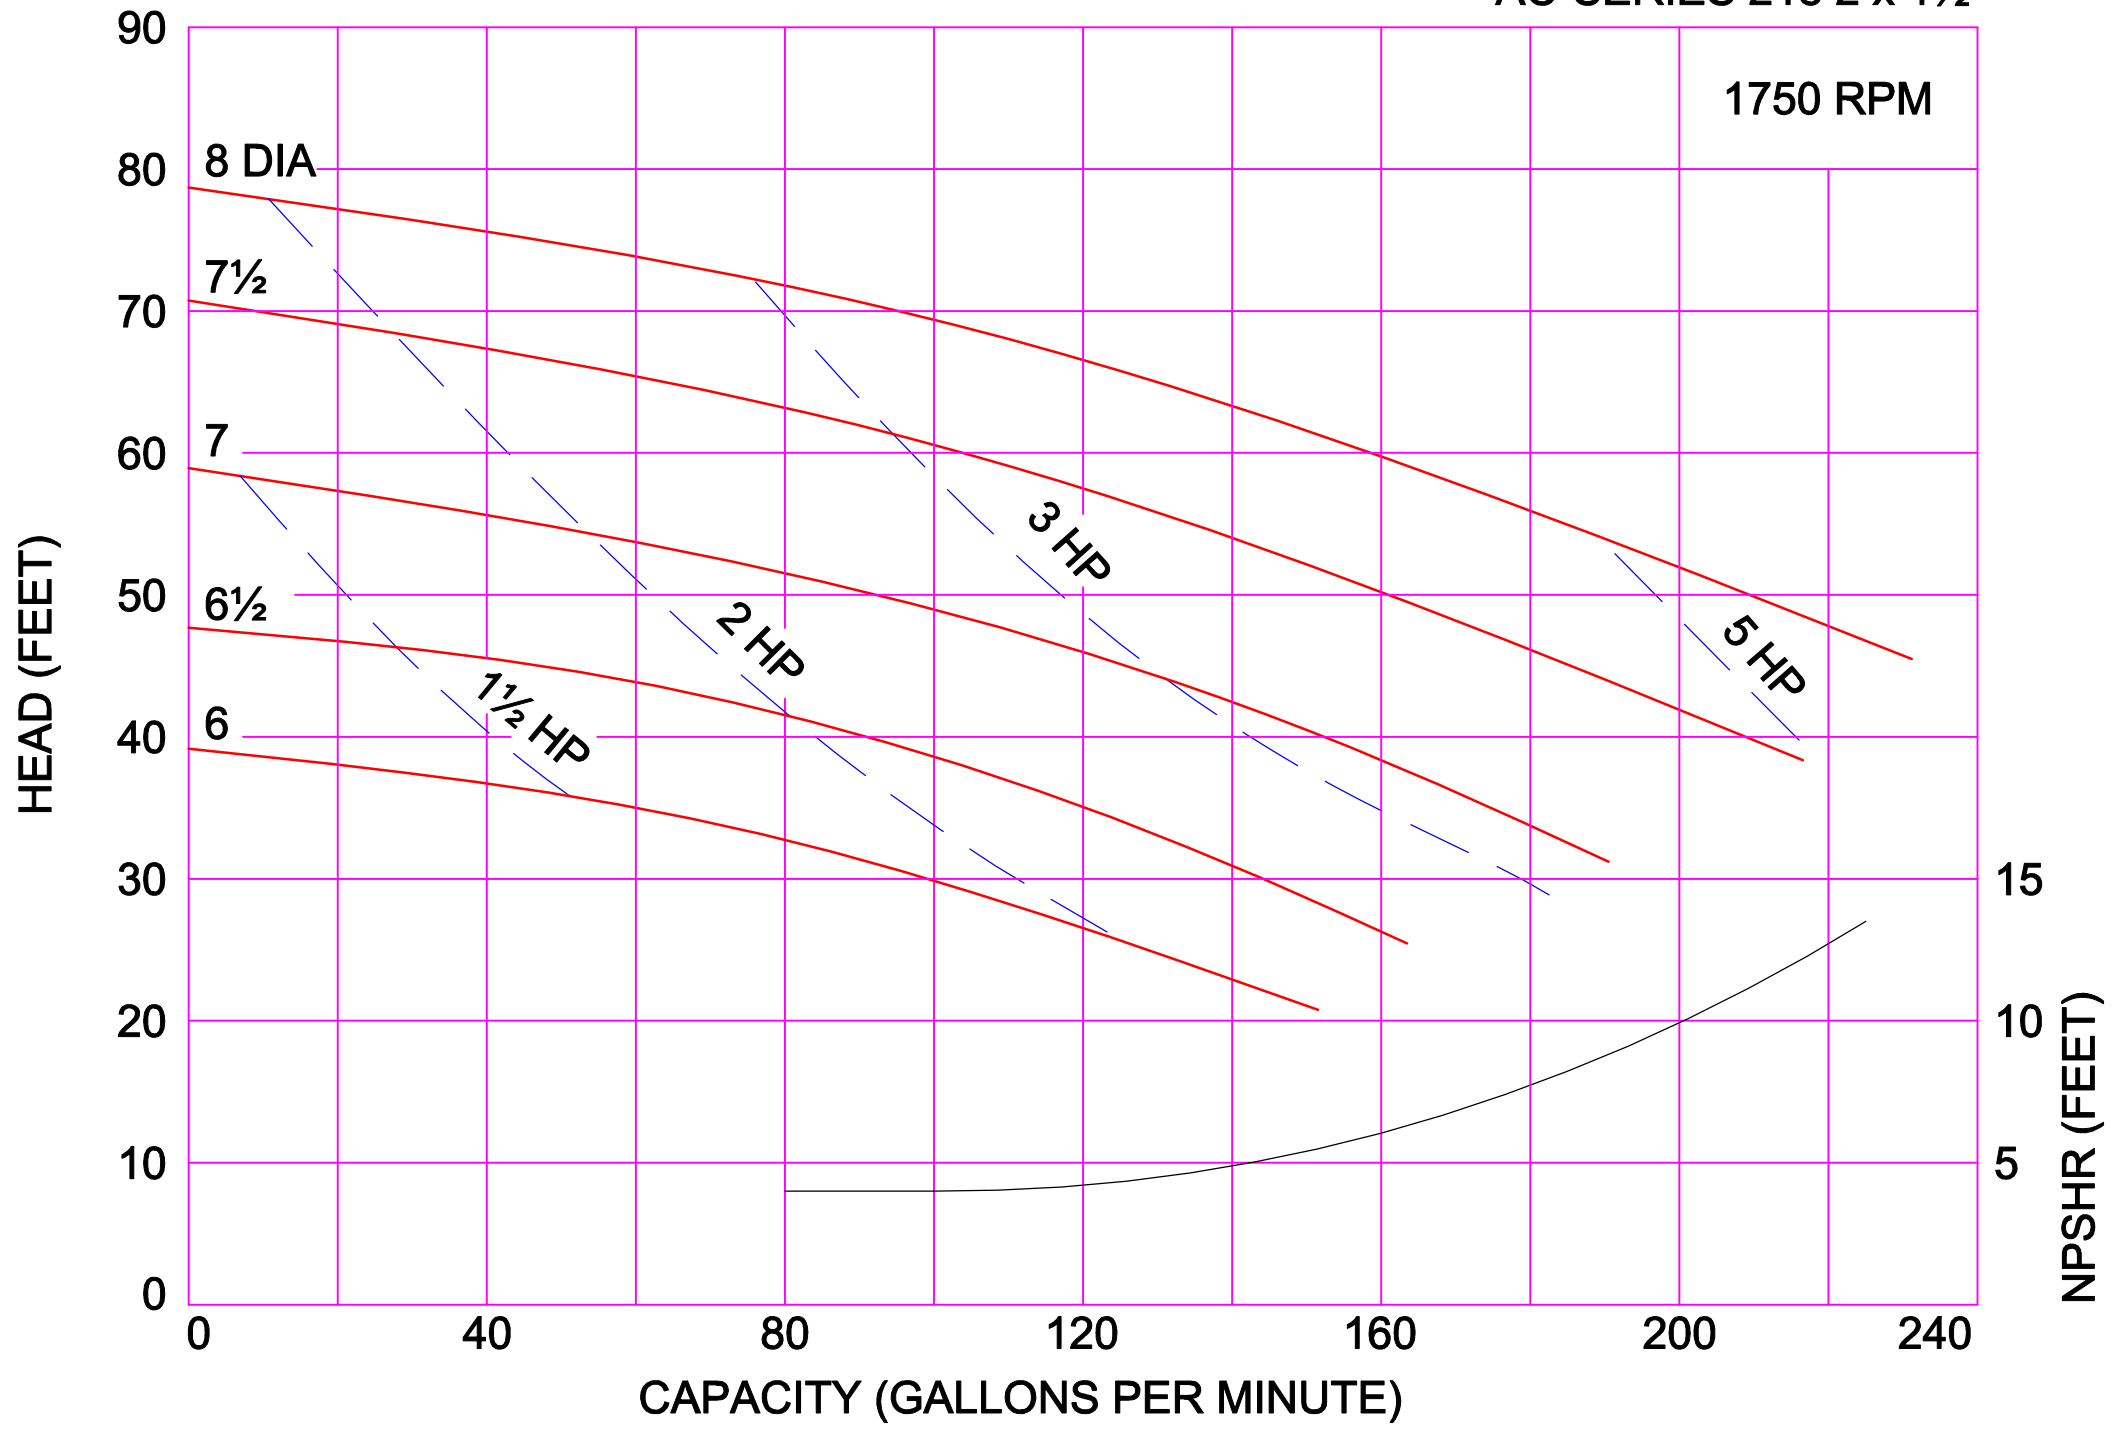

AMPCO PUMPS COMPANY, INC.
AC-SERIES 218 2 x 1½

1750 RPM