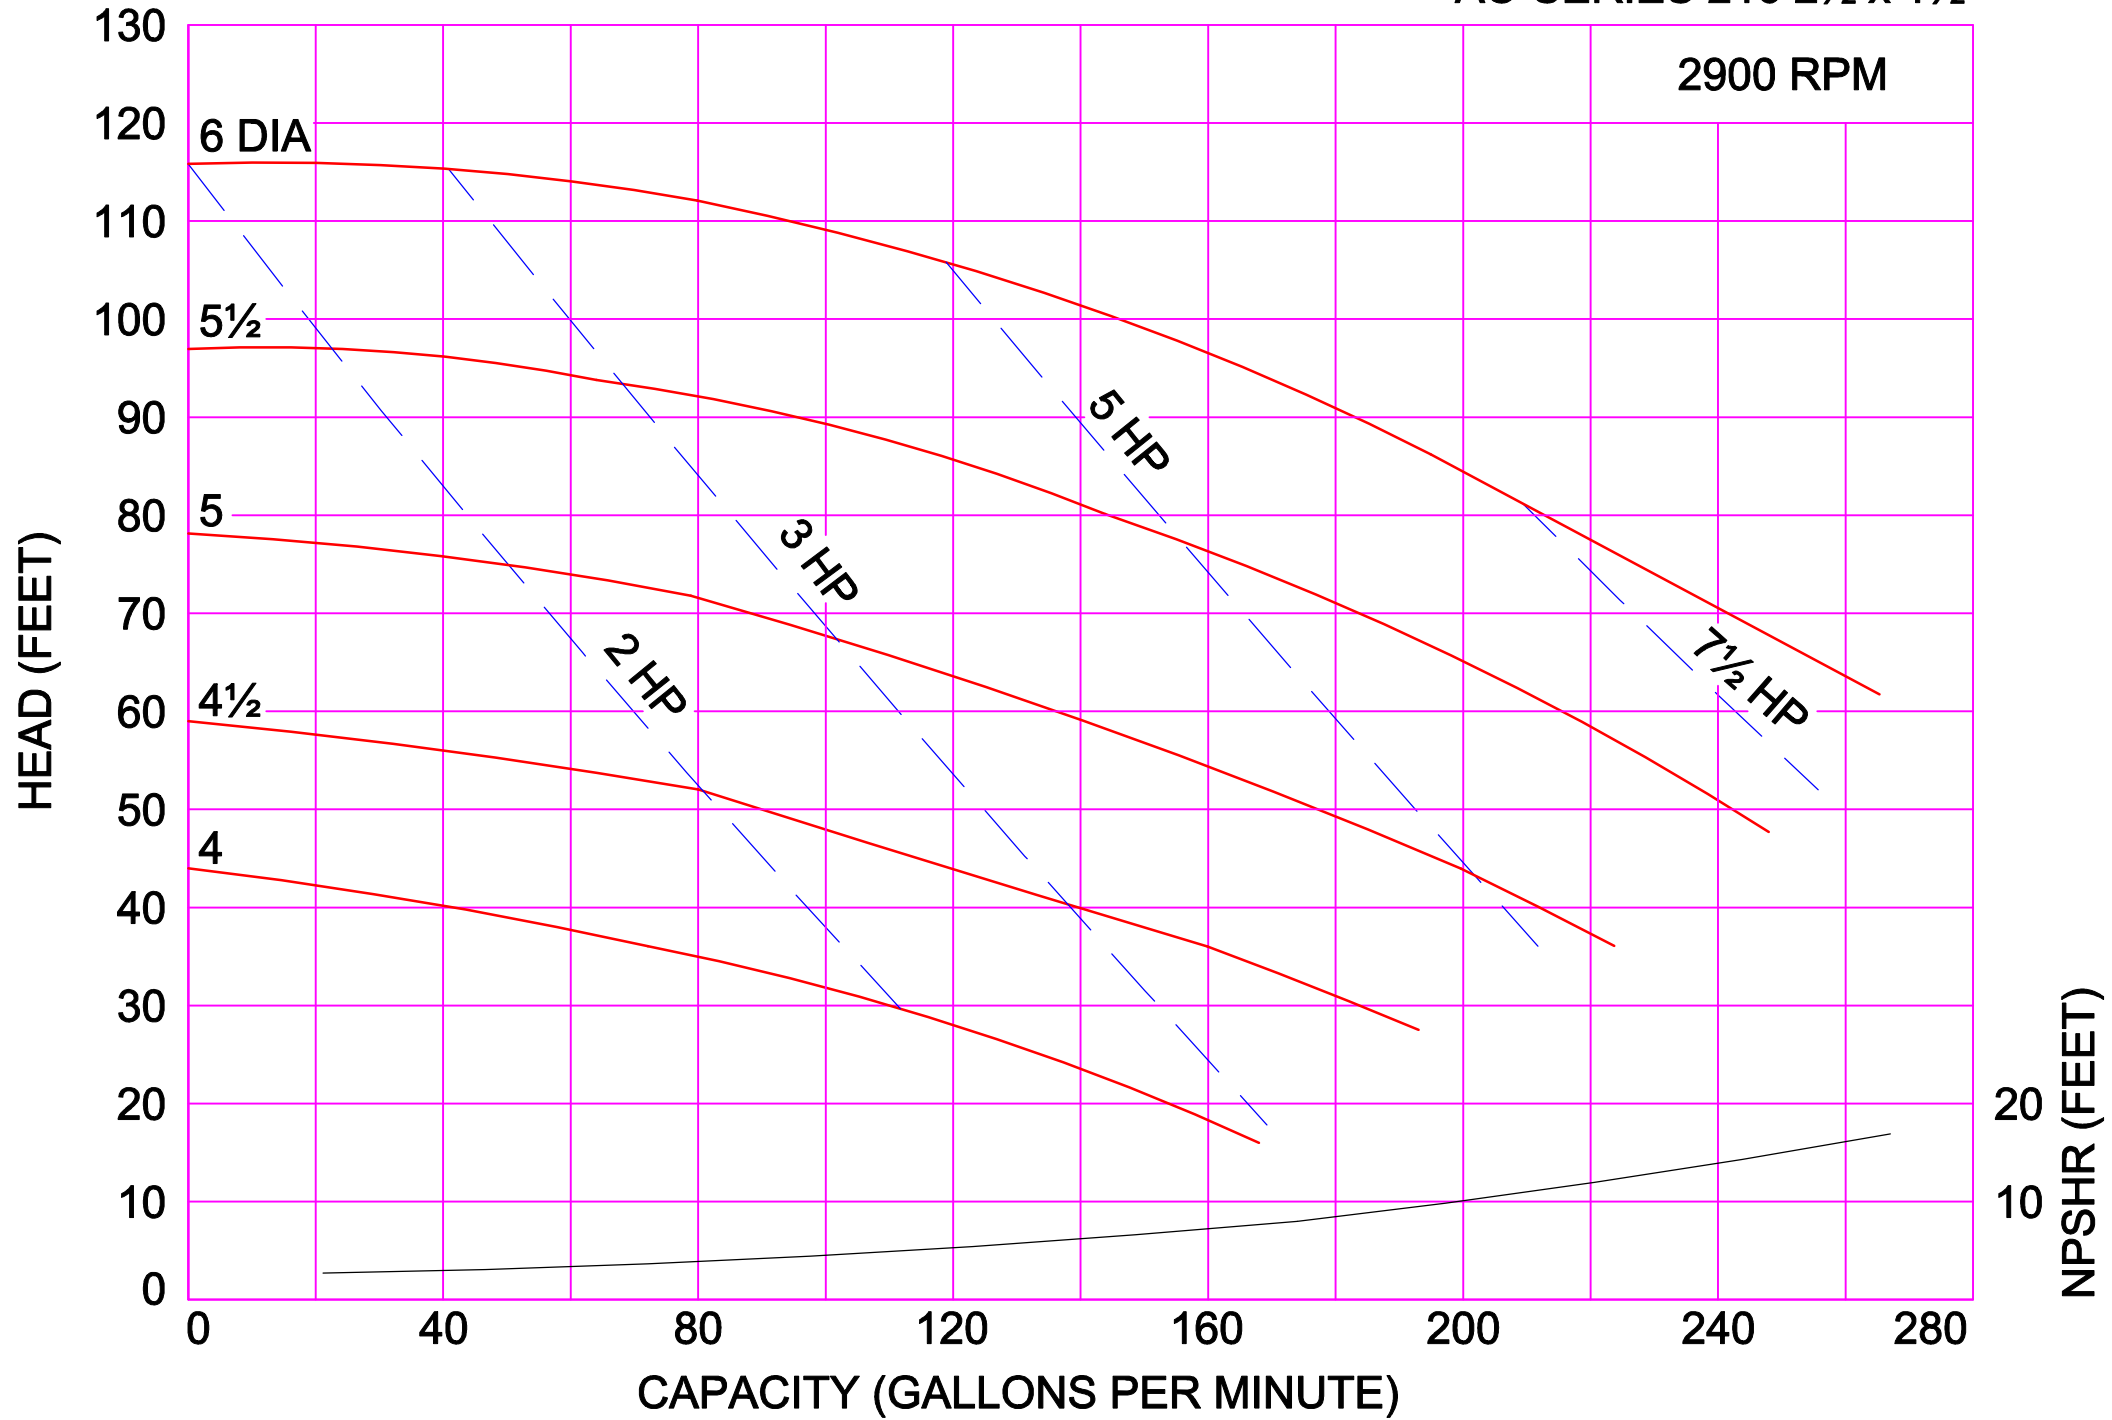

AMPCO PUMPS COMPANY, INC.
AC-SERIES 216 2½ x 1½

2900 RPM