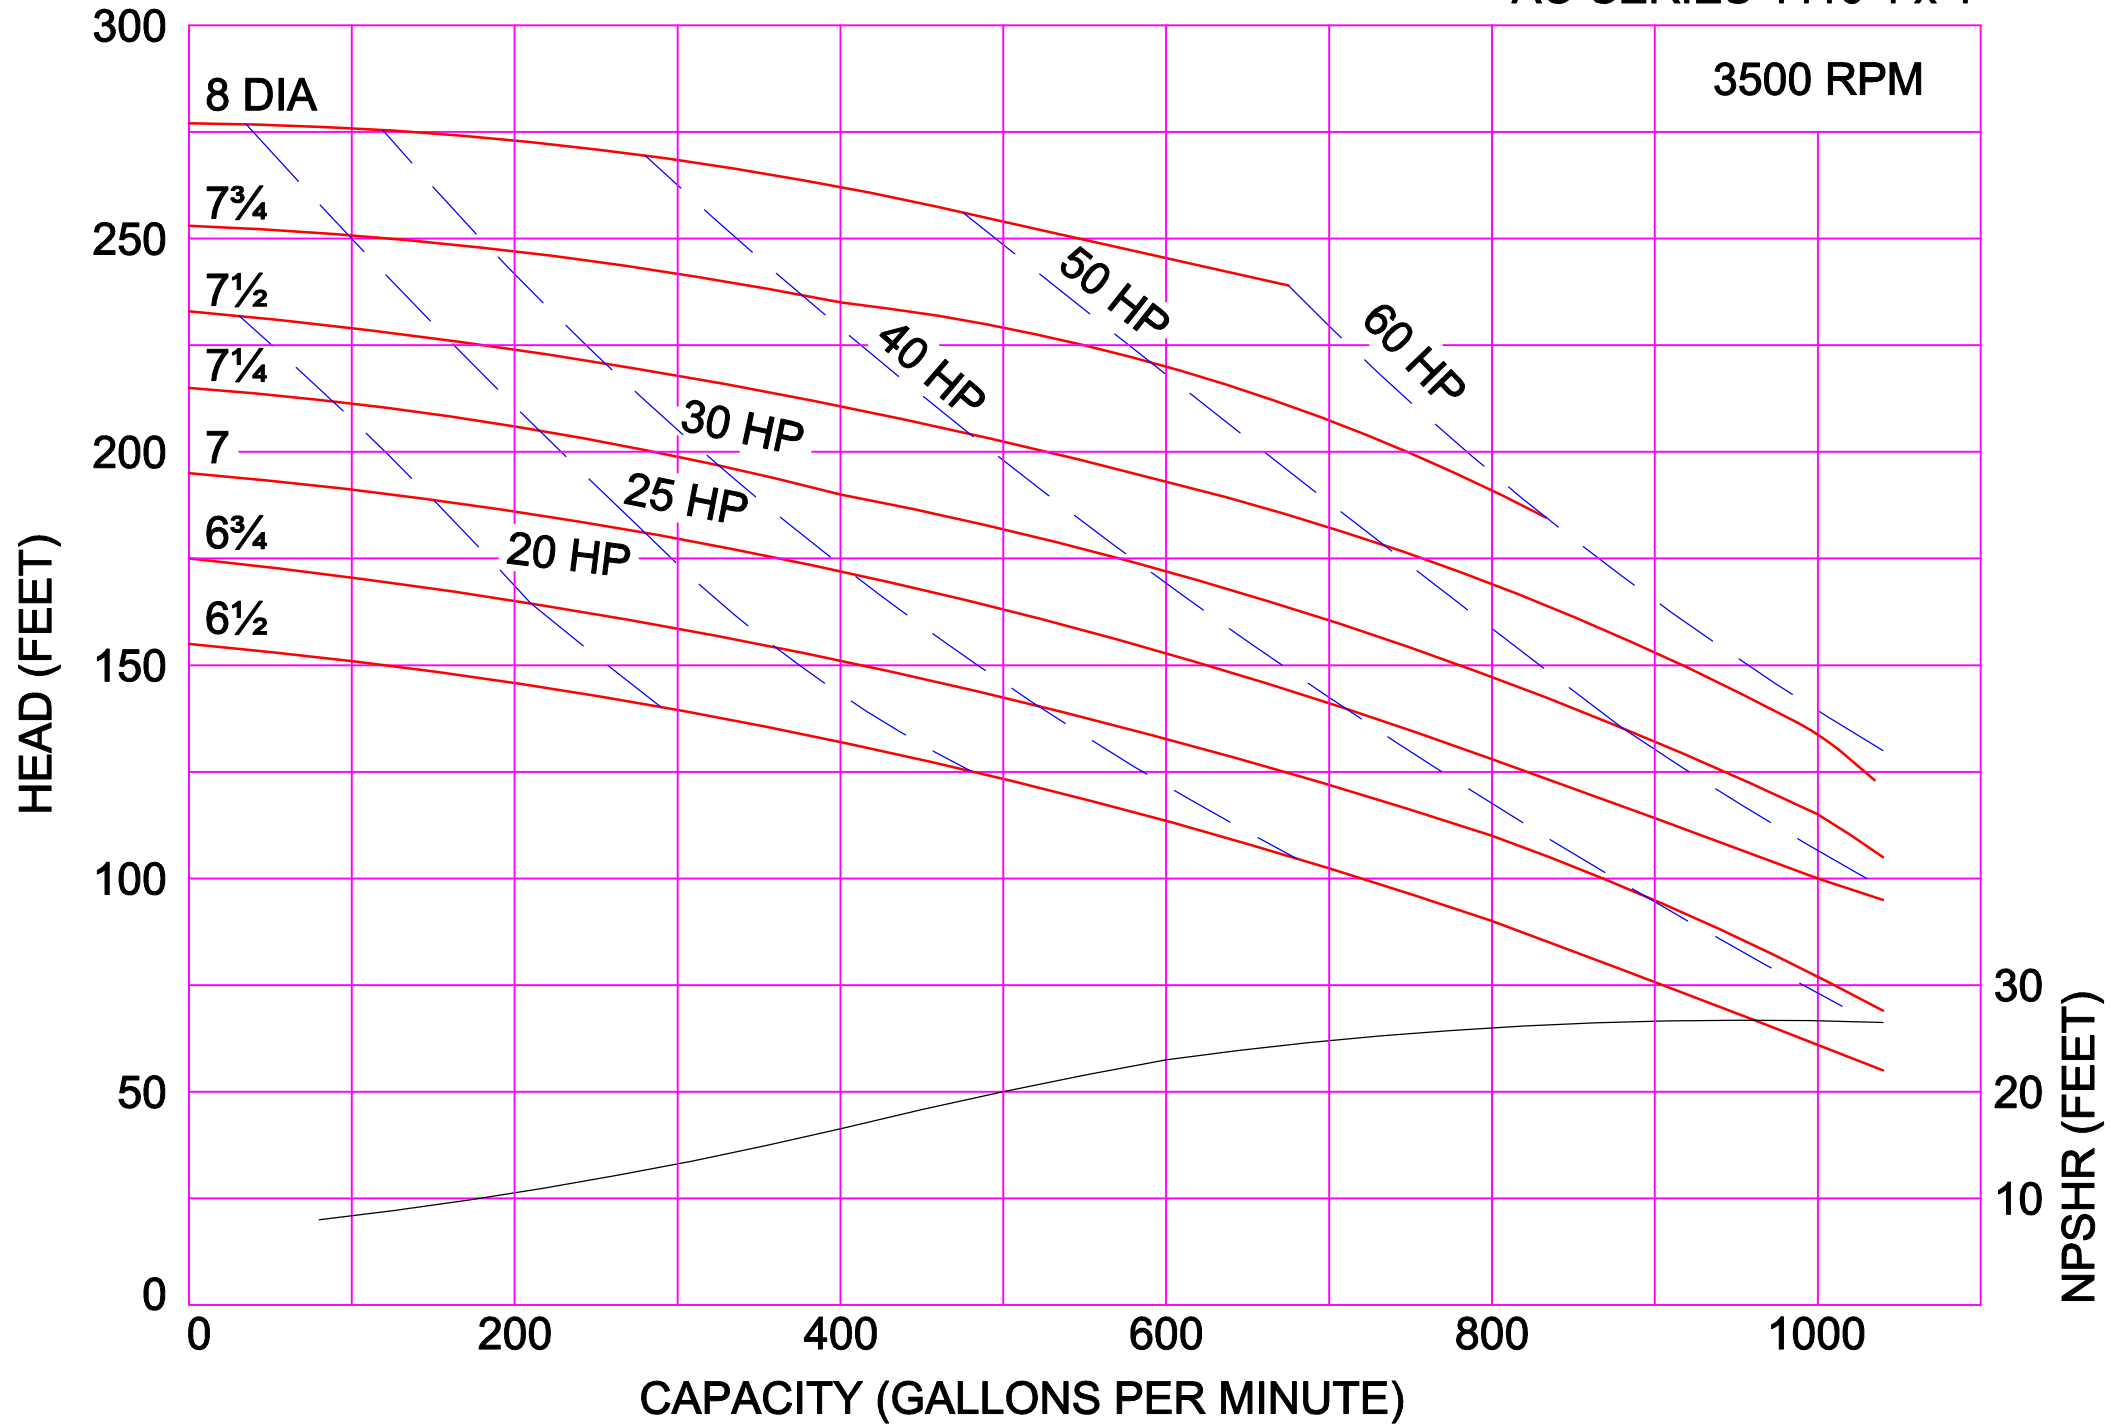

3500 RPM

AMPCO PUMPS COMPANY, INC.
AC-SERIES 218 3 x 1½

AMPCO PUMPS COMPANY, INC.
AC-SERIES 328 3 x 2

3500 RPM

AMPCO PUMPS COMPANY, INC.
AC-SERIES 328 4 x 2

3500 RPM

AMPCO PUMPS COMPANY, INC.
AC-SERIES 4410 4 x 4