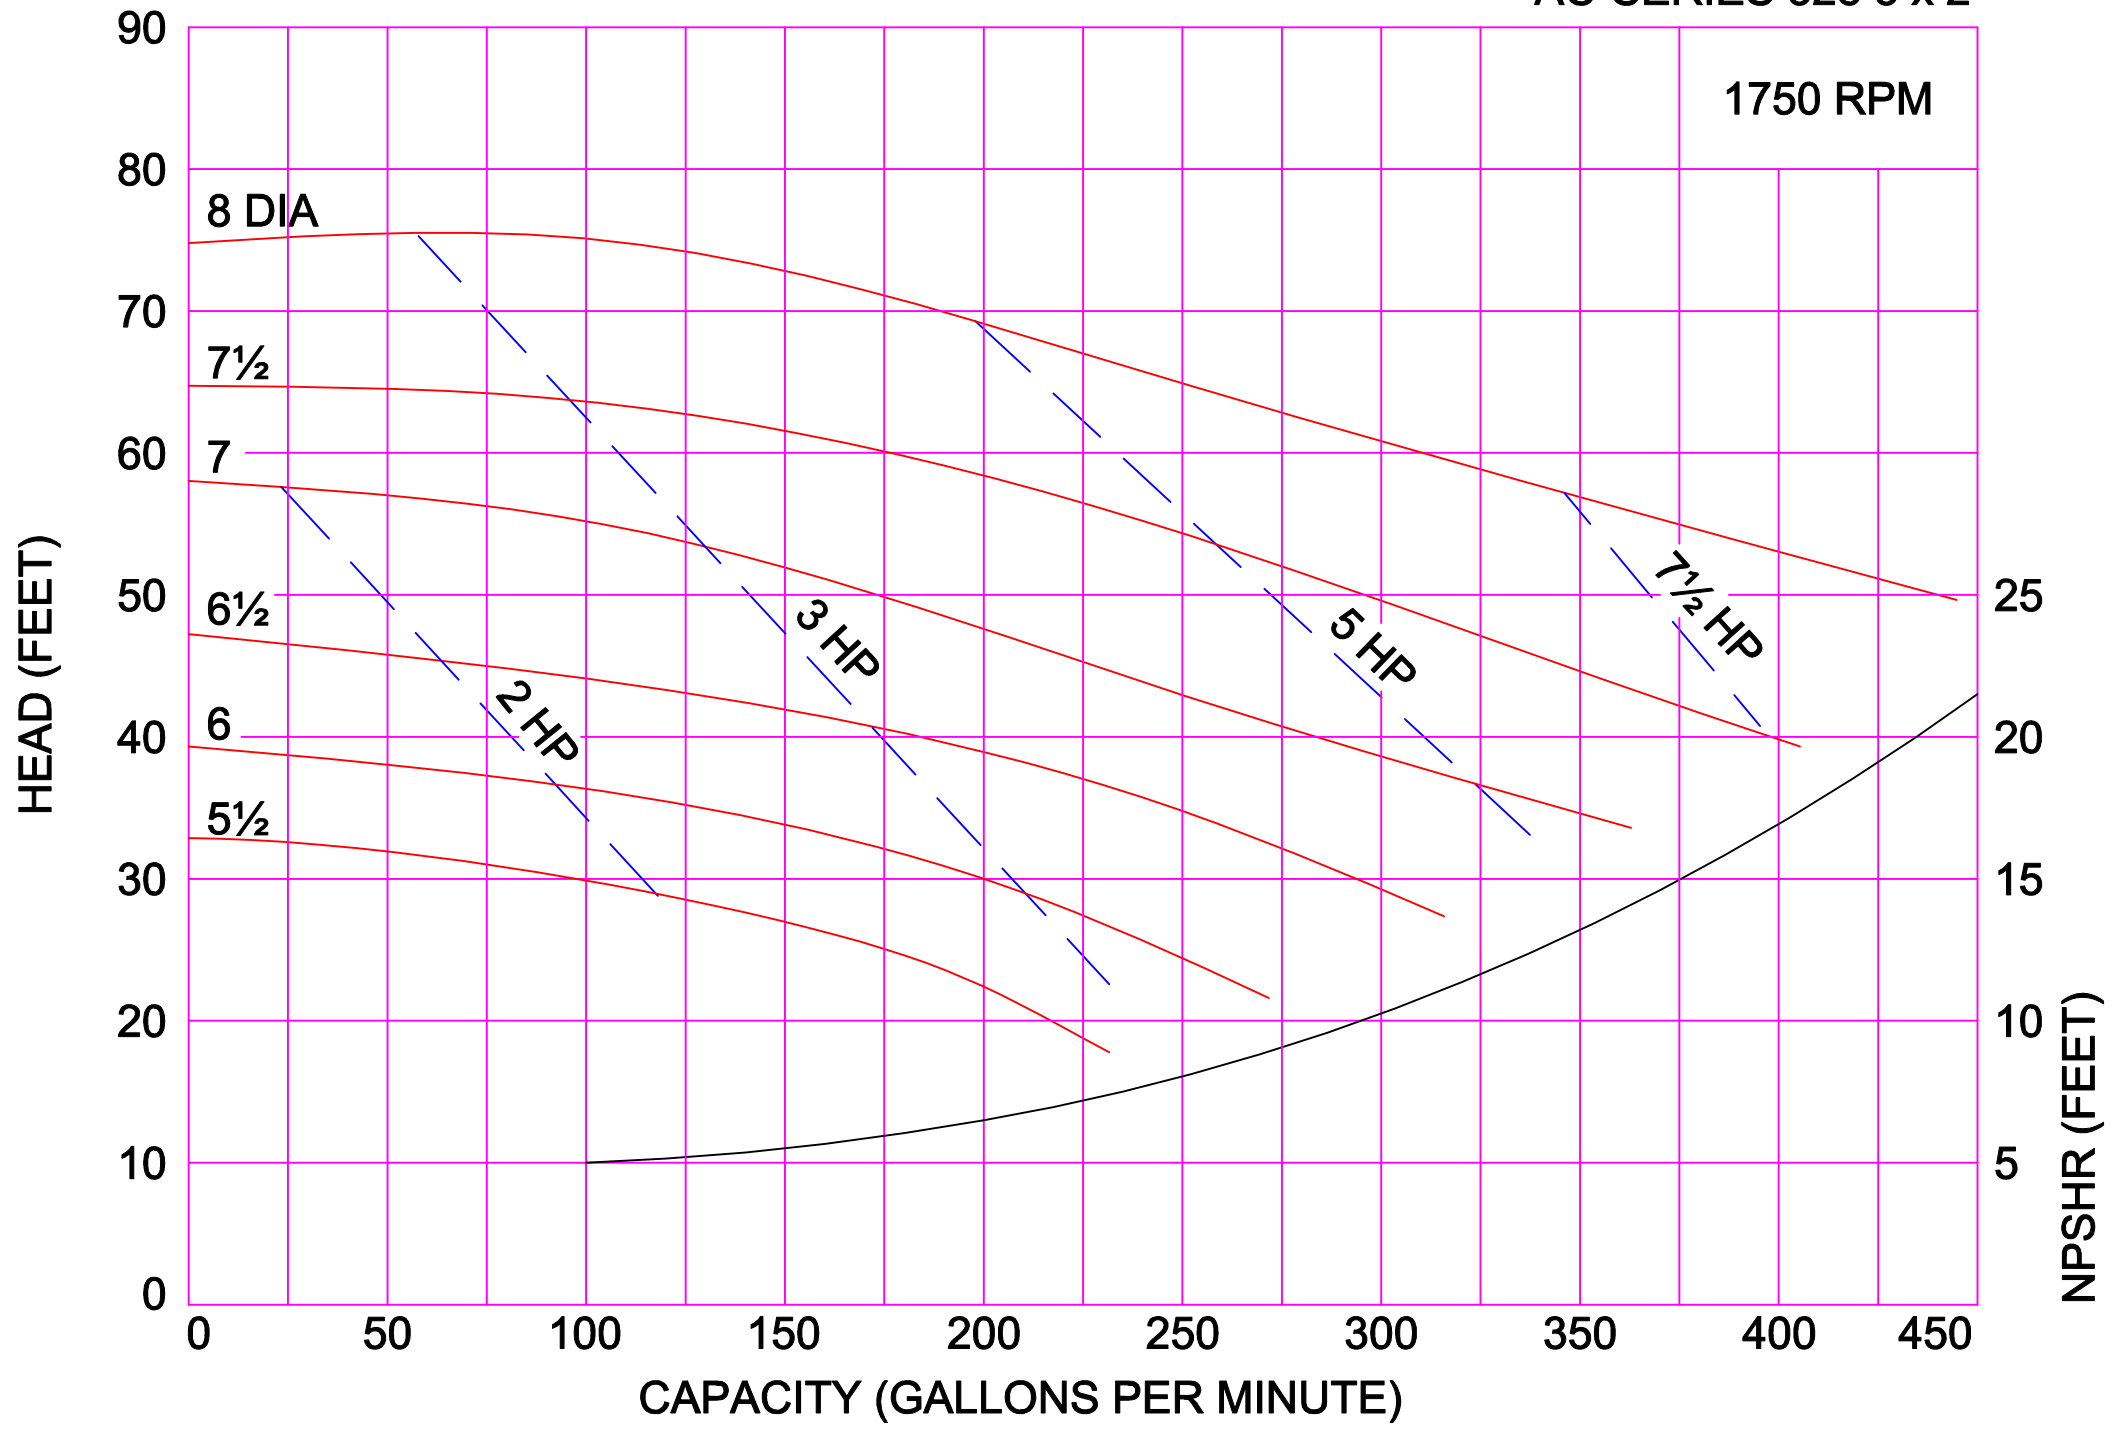

AMPCO PUMPS COMPANY, INC.
AC-SERIES 328 3 x 2

1750 RPM