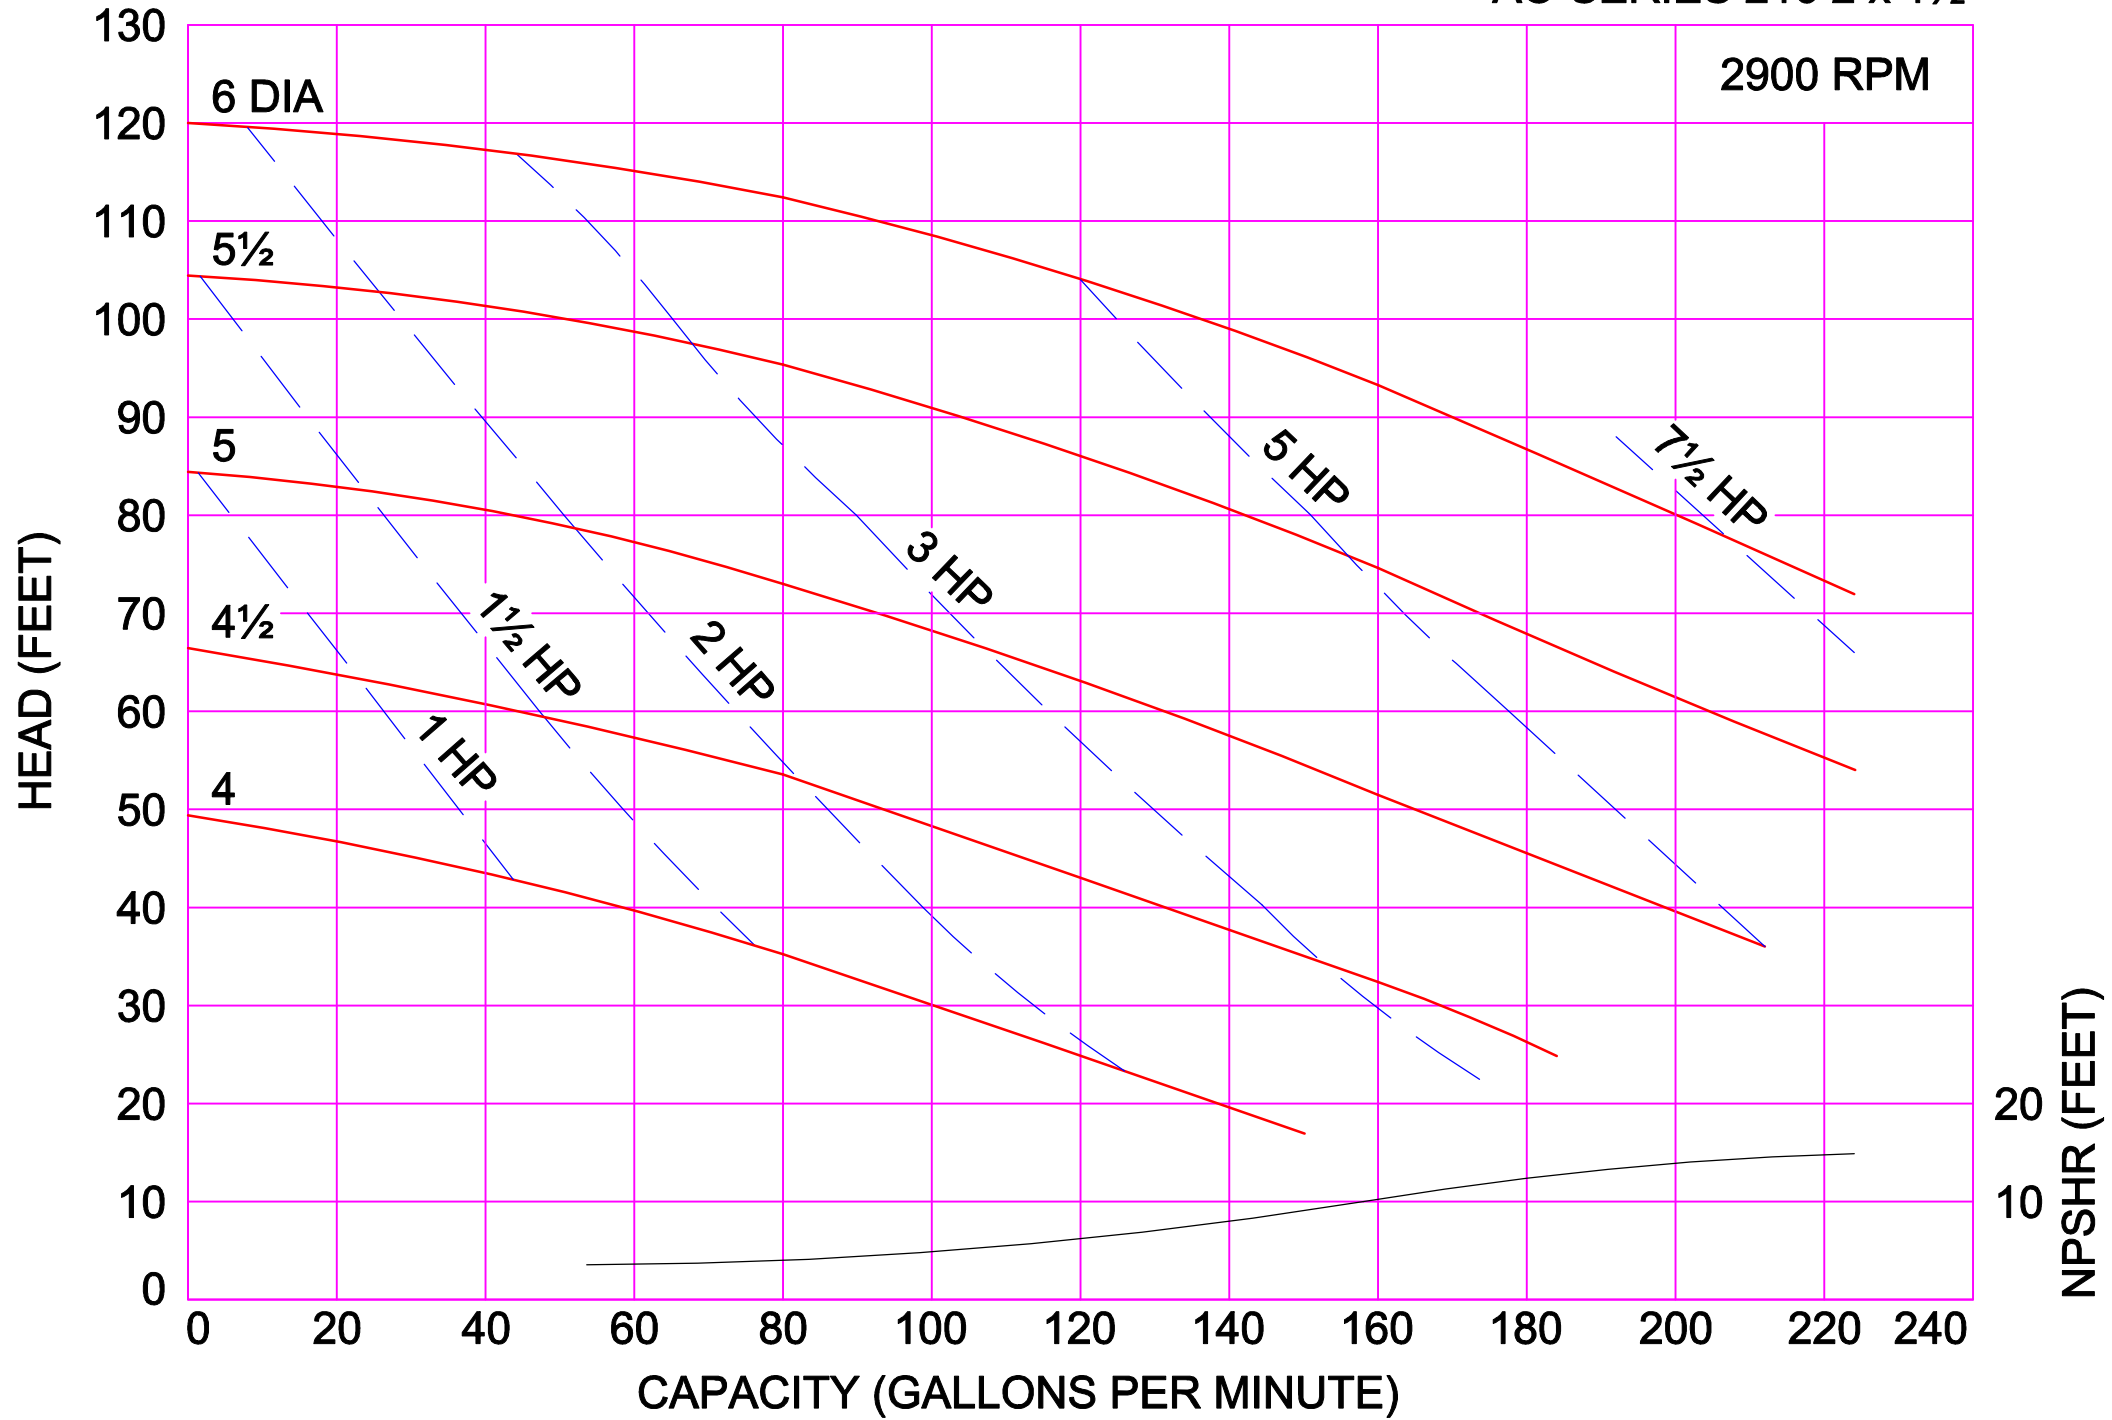

1750 RPM

AMPCO PUMPS COMPANY, INC.
AC-SERIES 328 4 x 2

1750 RPM

1750 RPM

1750 RPM

AMPCO PUMPS COMPANY, INC.
AC-SERIES 114 1½ x 1½

AMPCO PUMPS COMPANY, INC.
AC-SERIES 216 2 x 1½

AMPCO PUMPS COMPANY, INC.
AC-SERIES 216 2½ x 1½