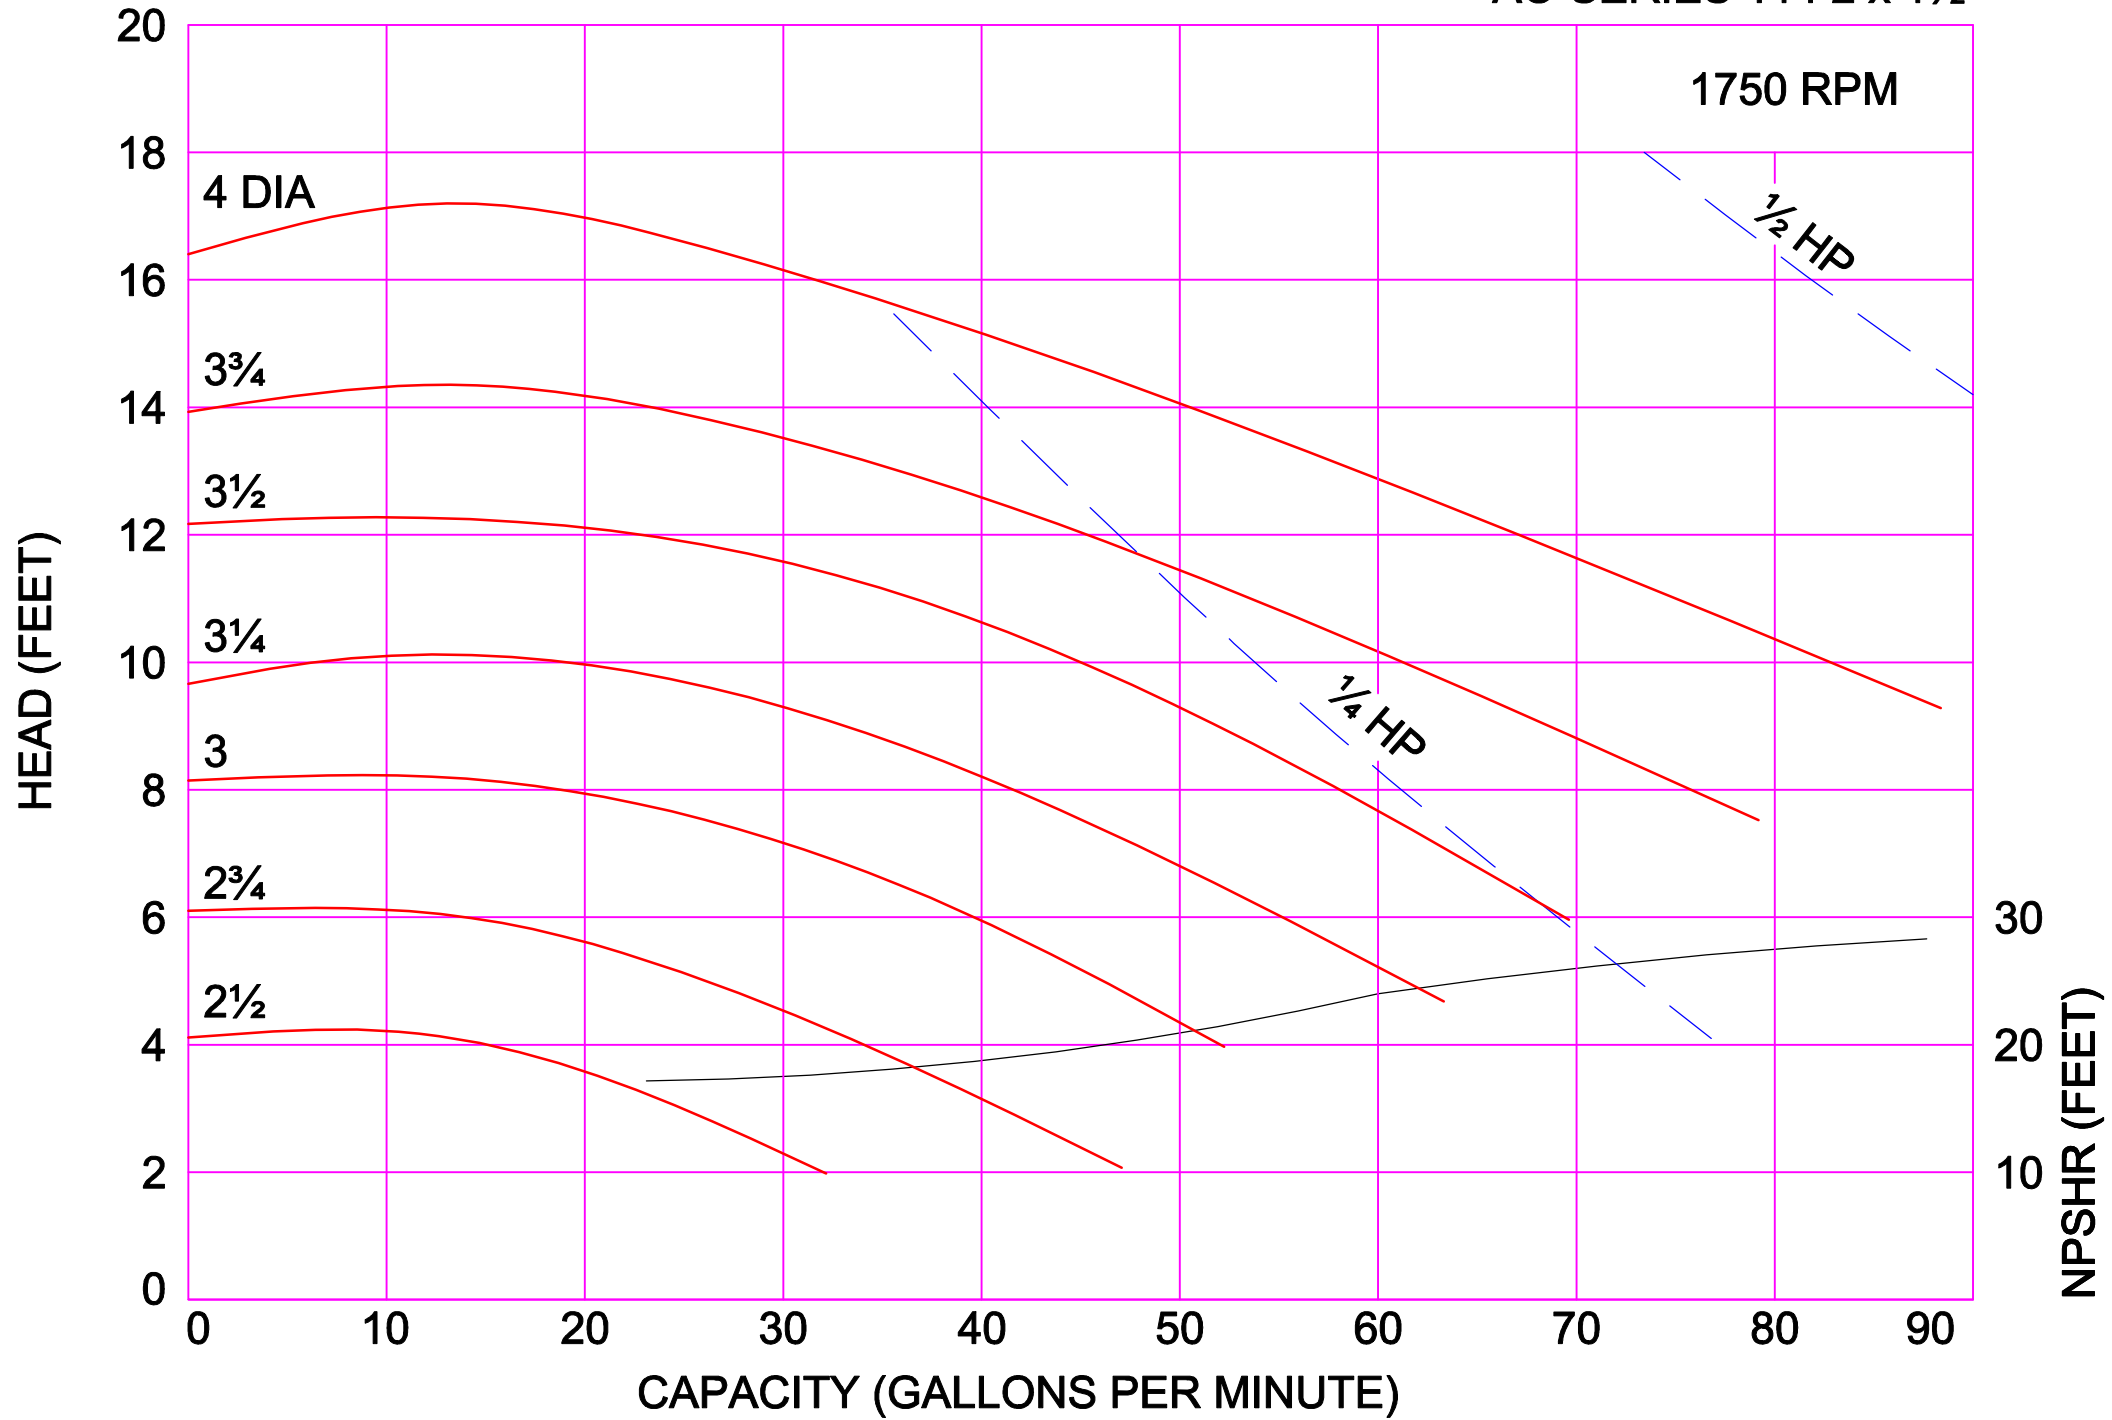

AMPCO PUMPS COMPANY, INC.
AC-SERIES 4410 6 x 4

3500 RPM

AMPCO PUMPS COMPANY, INC.
AC-SERIES 114 1½ x 1½

AMPCO PUMPS COMPANY, INC.
AC-SERIES 114 2 x 1½

AMPCO PUMPS COMPANY, INC.
AC-SERIES 216 2 x 1½

1750 RPM