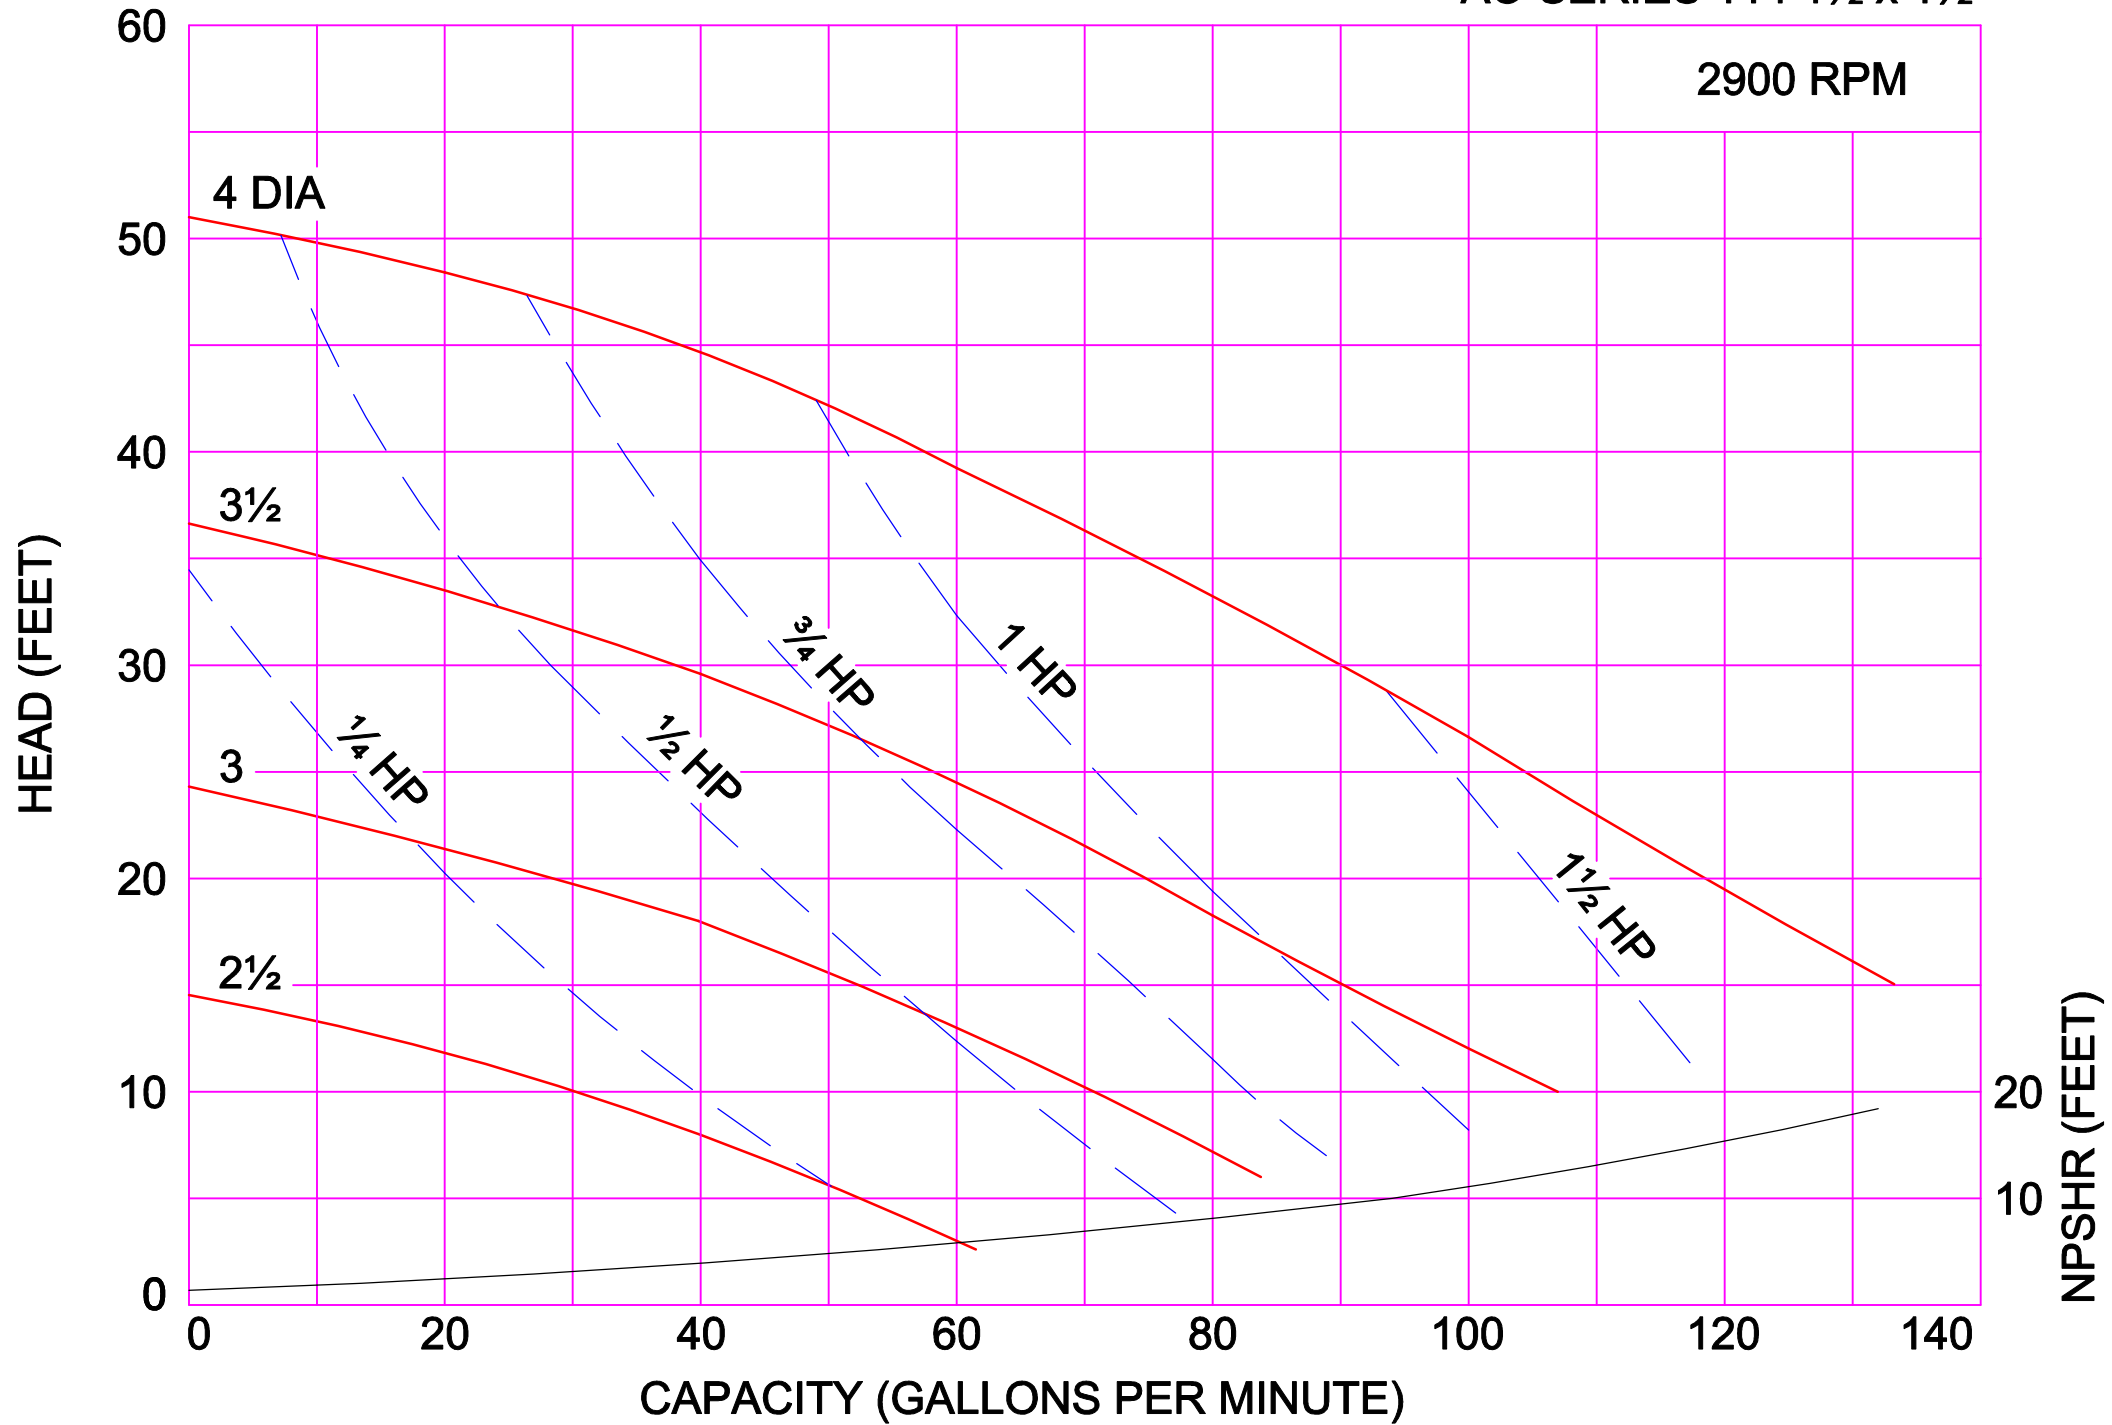

1750 RPM

AMPCO PUMPS COMPANY, INC.
AC-SERIES 328 4 x 2

1750 RPM

1750 RPM

1750 RPM

AMPCO PUMPS COMPANY, INC.
AC-SERIES 114 1½ x 1½

AMPCO PUMPS COMPANY, INC.
AC-SERIES 216 2 x 1½

AMPCO PUMPS COMPANY, INC.
AC-SERIES 216 2½ x 1½