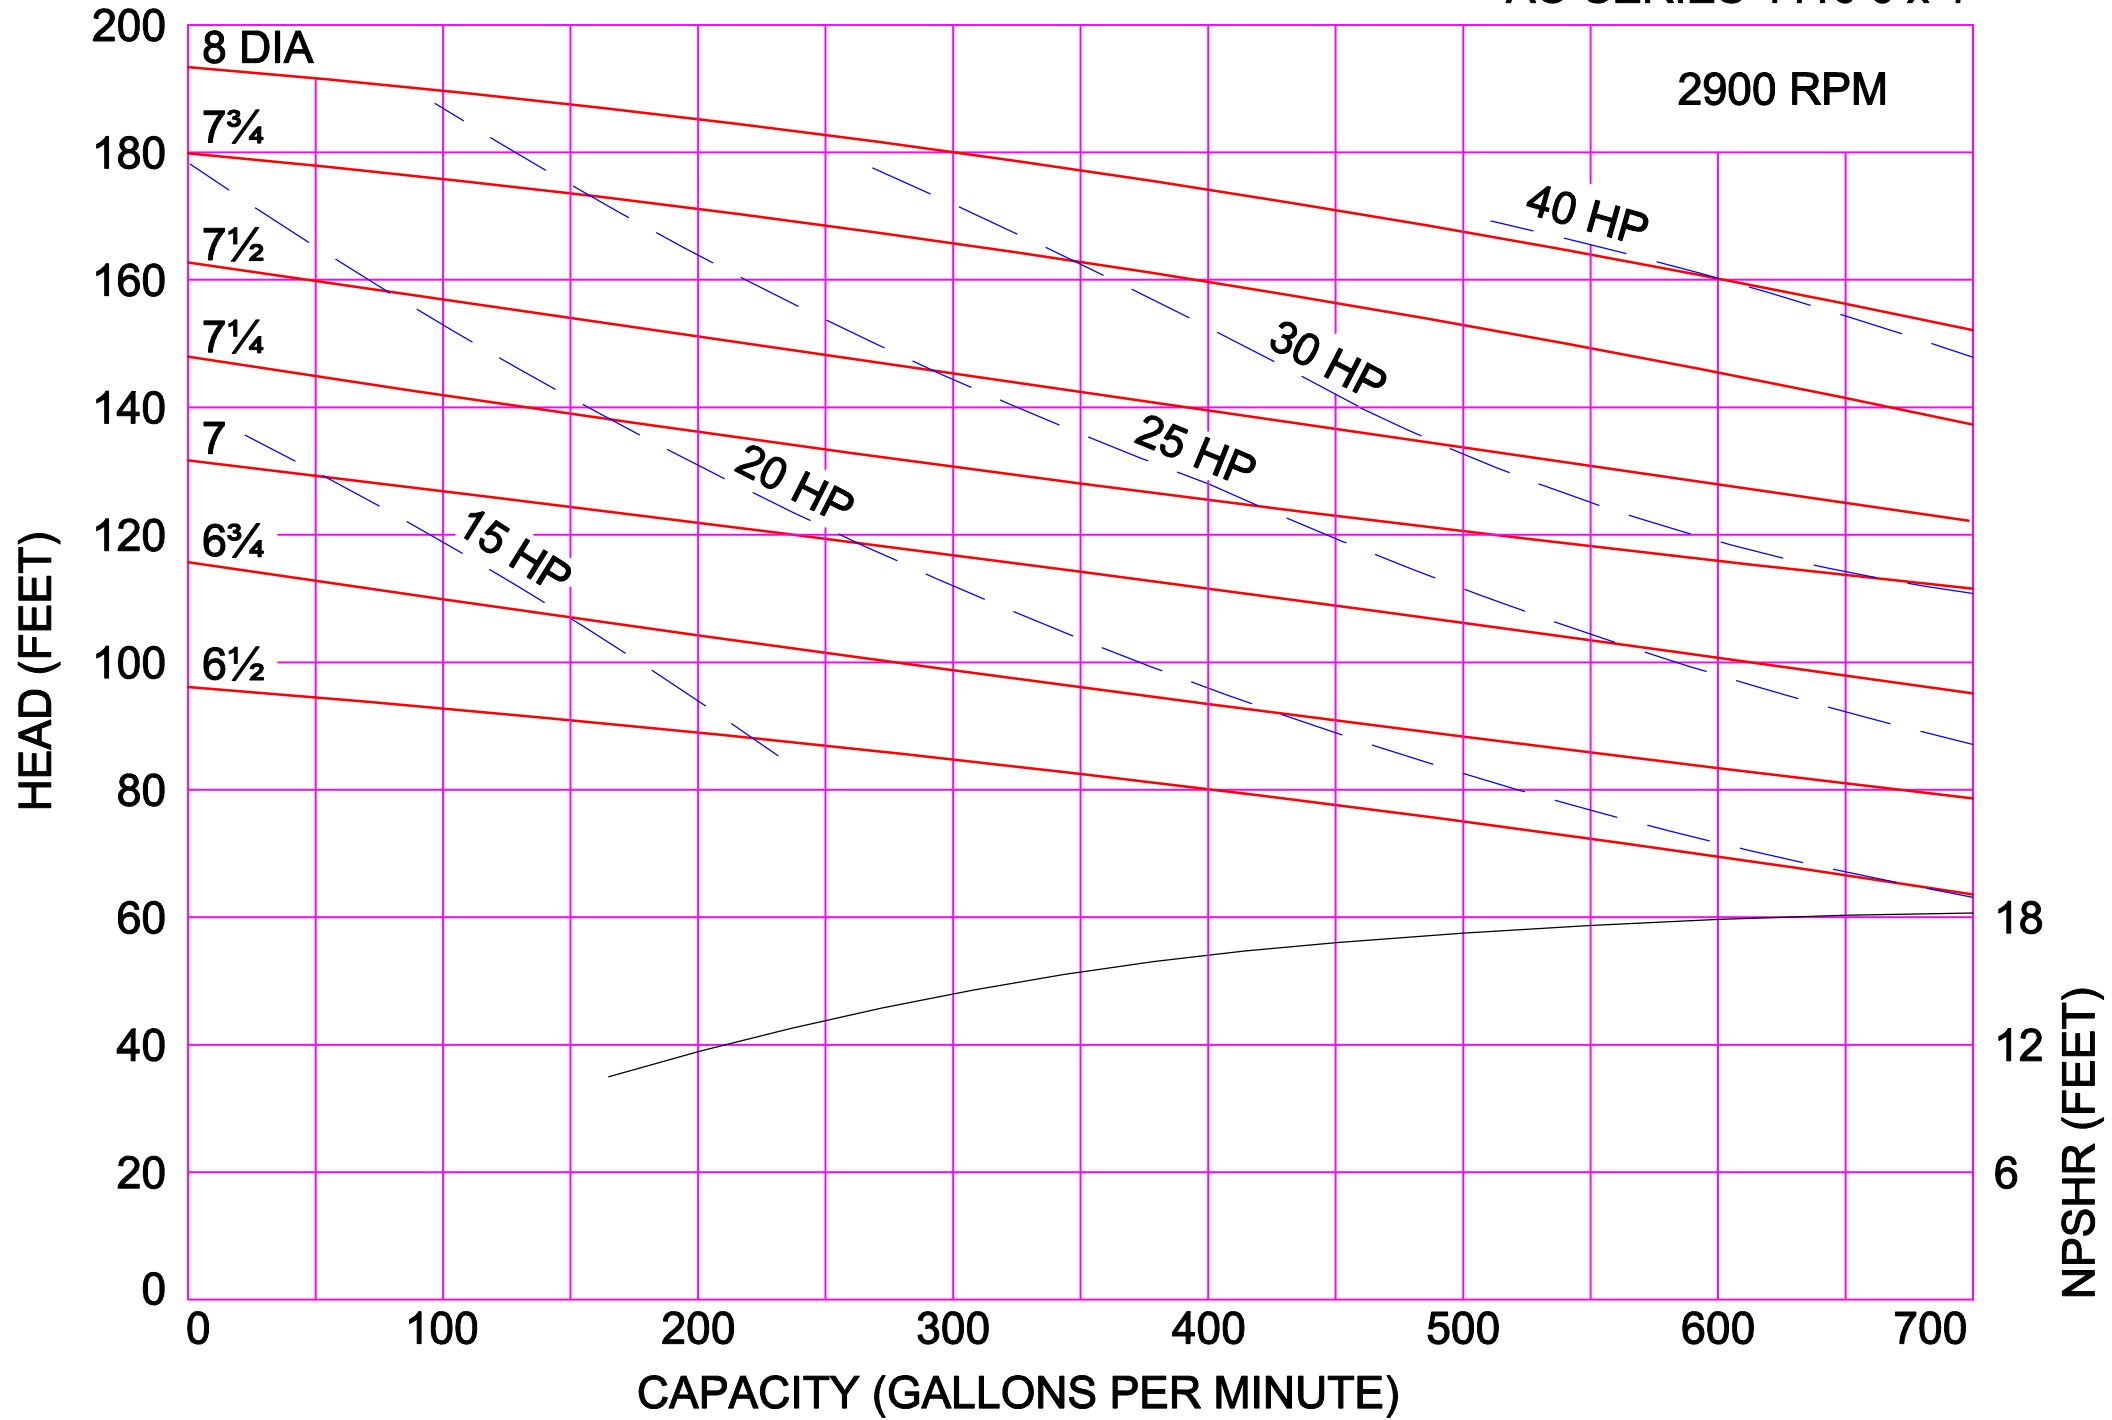

2900 RPM

AMPCO PUMPS COMPANY, INC.
AC-SERIES 218 2 x 1½

AMPCO PUMPS COMPANY, INC.
AC-SERIES 218 3 x 1½

2900 RPM

2900 RPM

AMPCO PUMPS COMPANY, INC.
AC-SERIES 4410 4 x 4

2900 RPM

AMPCO PUMPS COMPANY, INC.
AC-SERIES 4410 6 x 4