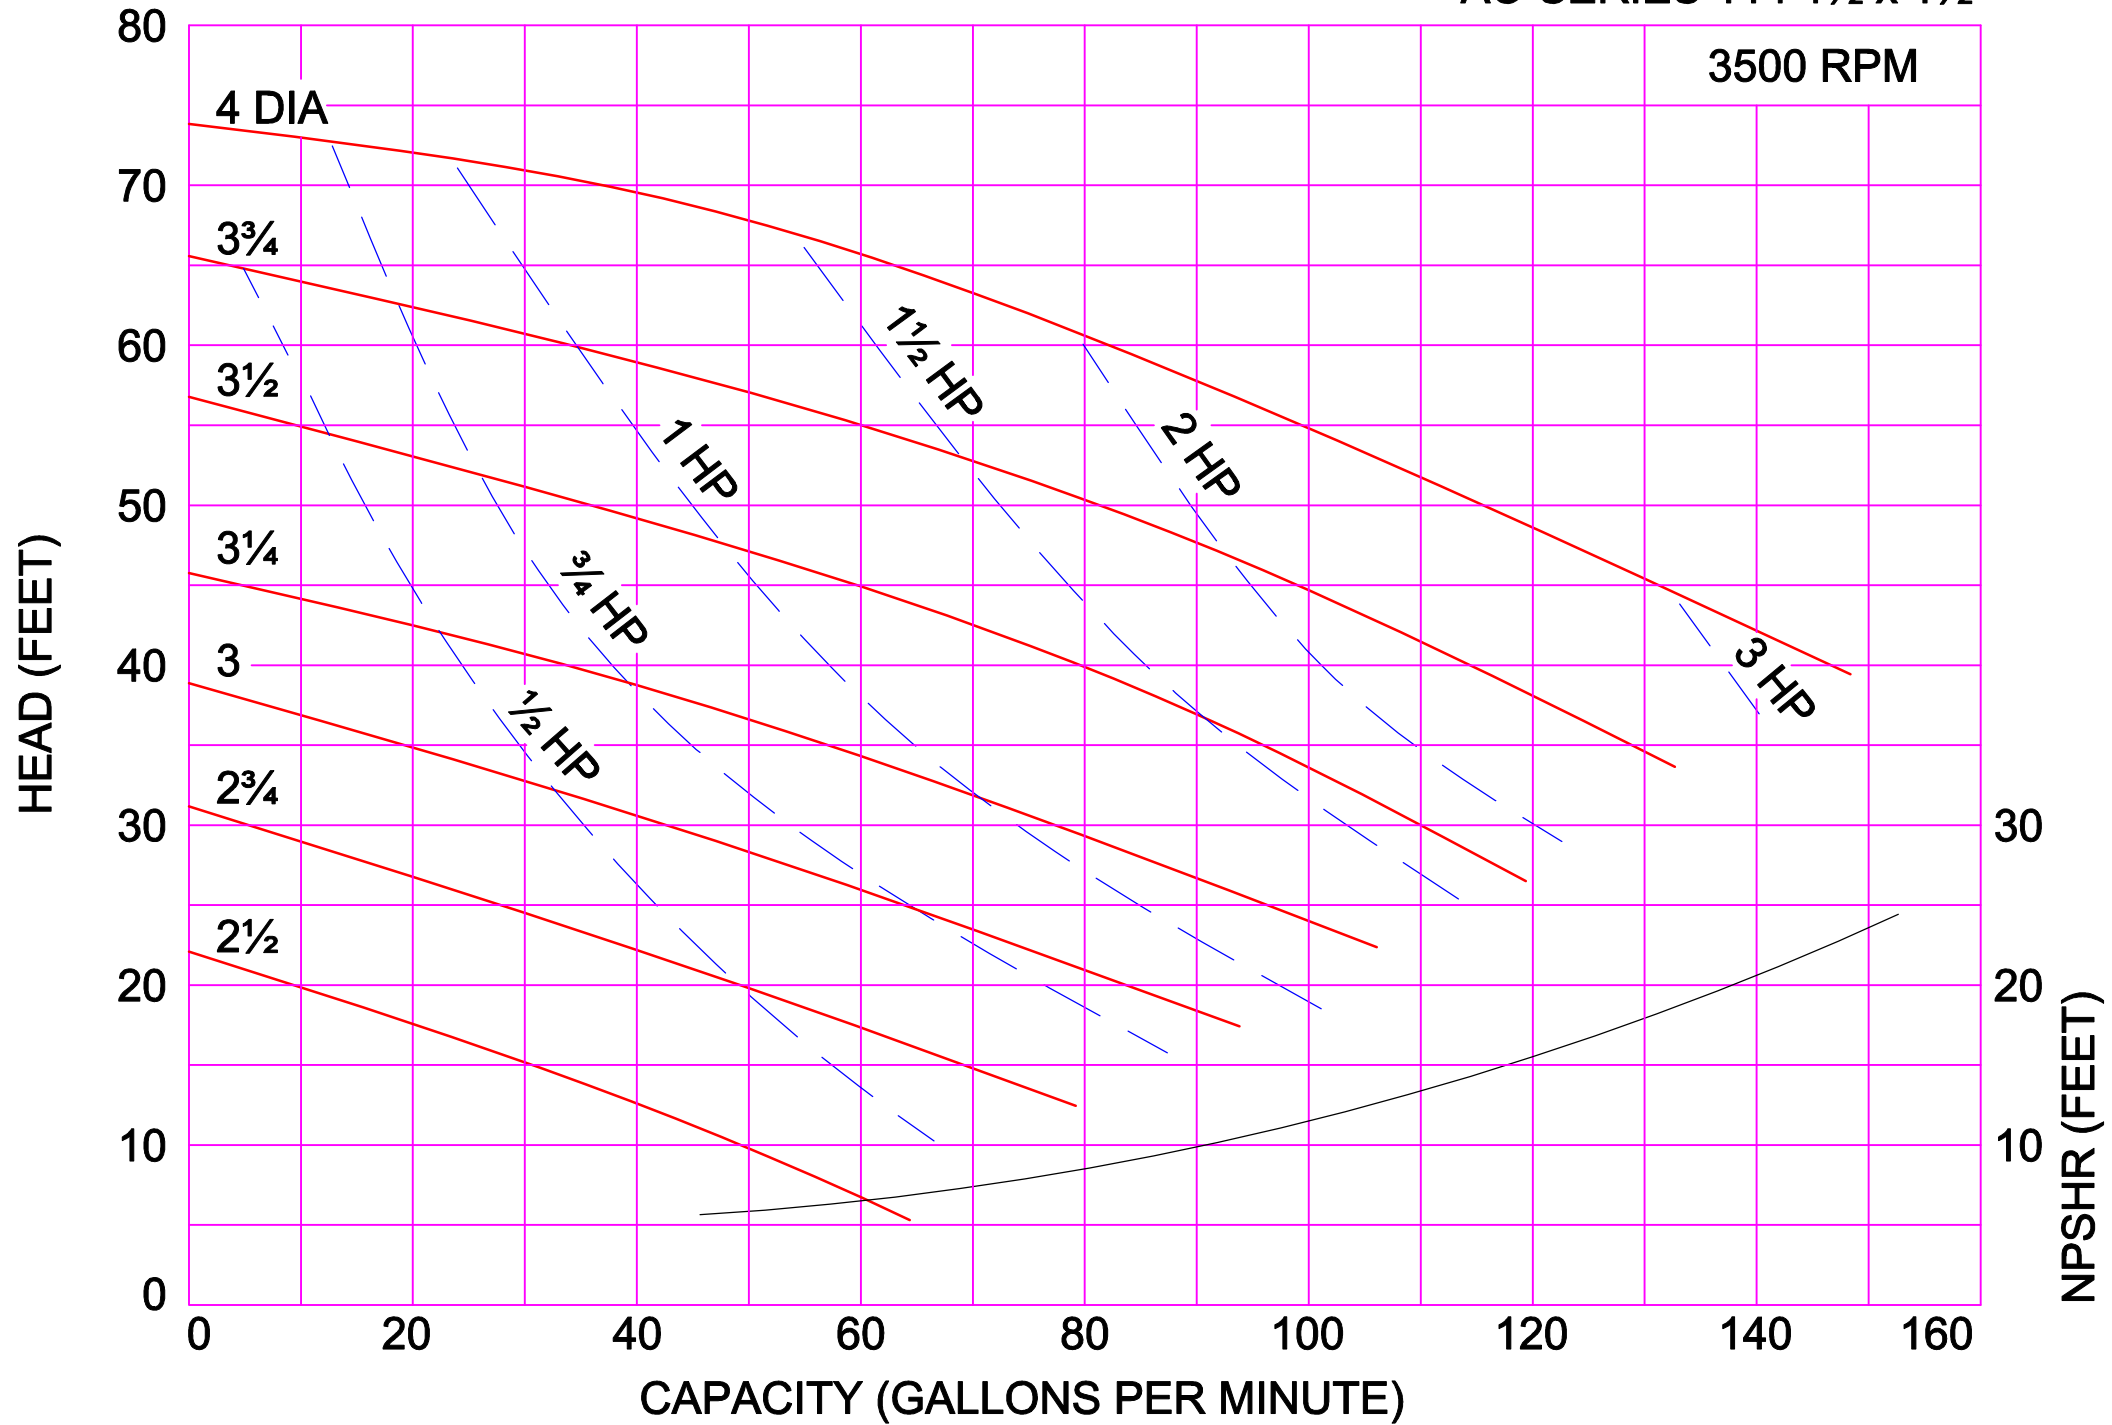

AMPCO PUMPS COMPANY, INC.
AC-SERIES 114 1½ x 1½

3500 RPM

3500 RPM

AMPCO PUMPS COMPANY, INC.
AC-SERIES 216 2 x 1½

3500 RPM

AMPCO PUMPS COMPANY, INC.
AC-SERIES 216 2½ x 1½

3500 RPM

AMPCO PUMPS COMPANY, INC.
AC-SERIES 218 2 x 1½