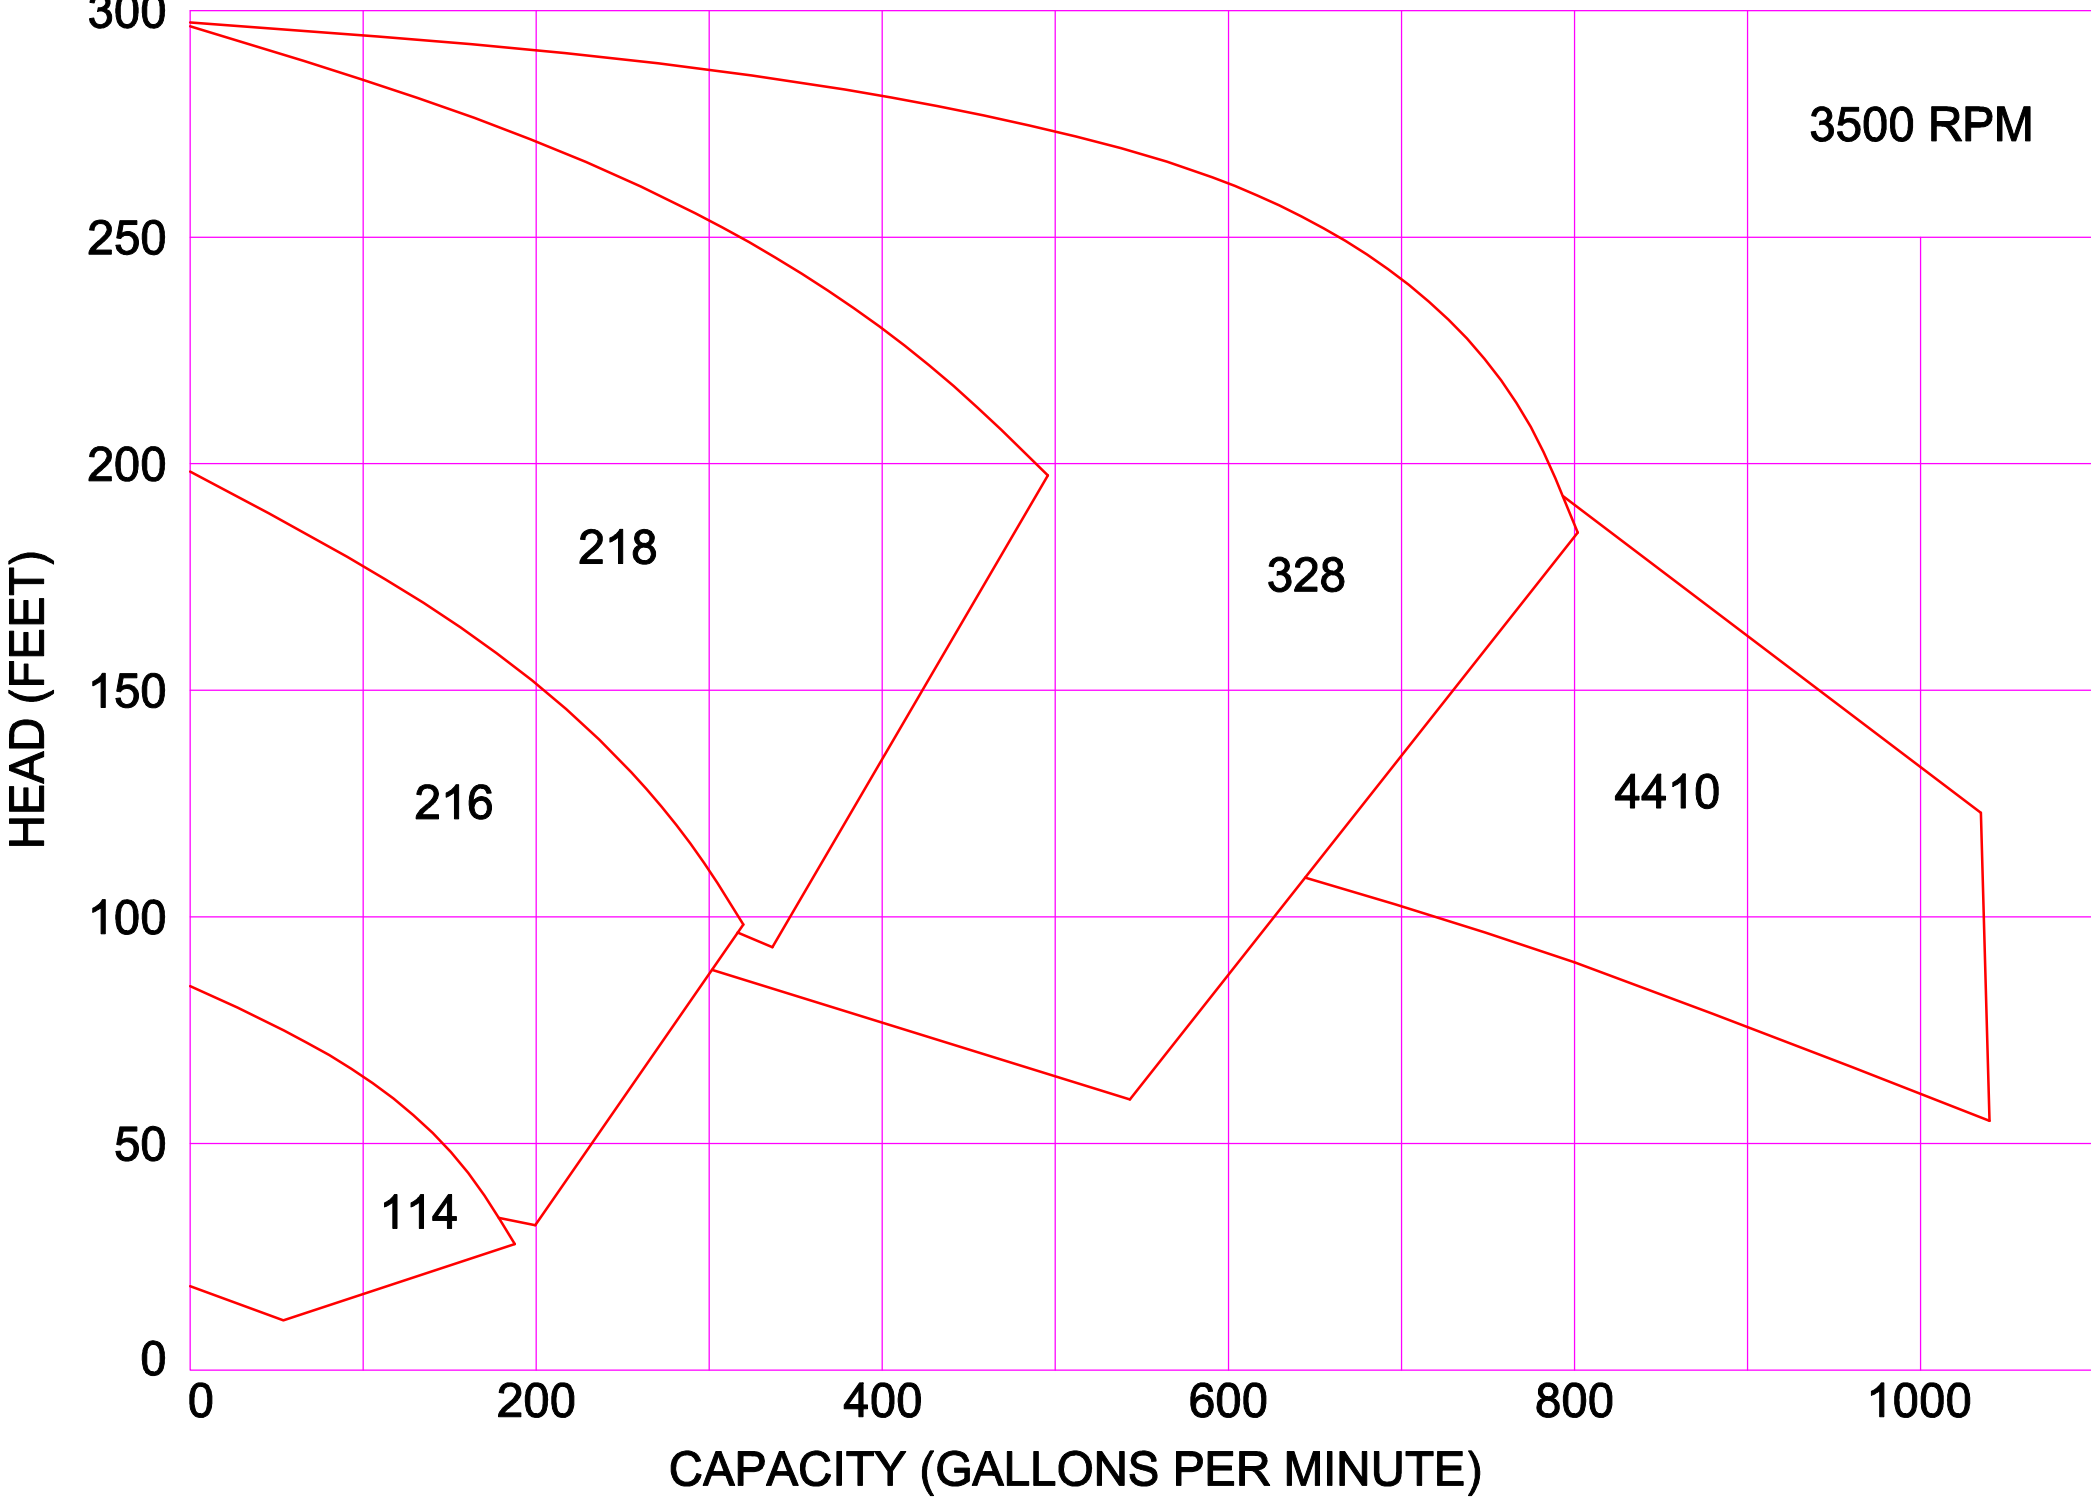

AMPCO PUMPS COMPANY, INC.
AC-SERIES COMPOSITE