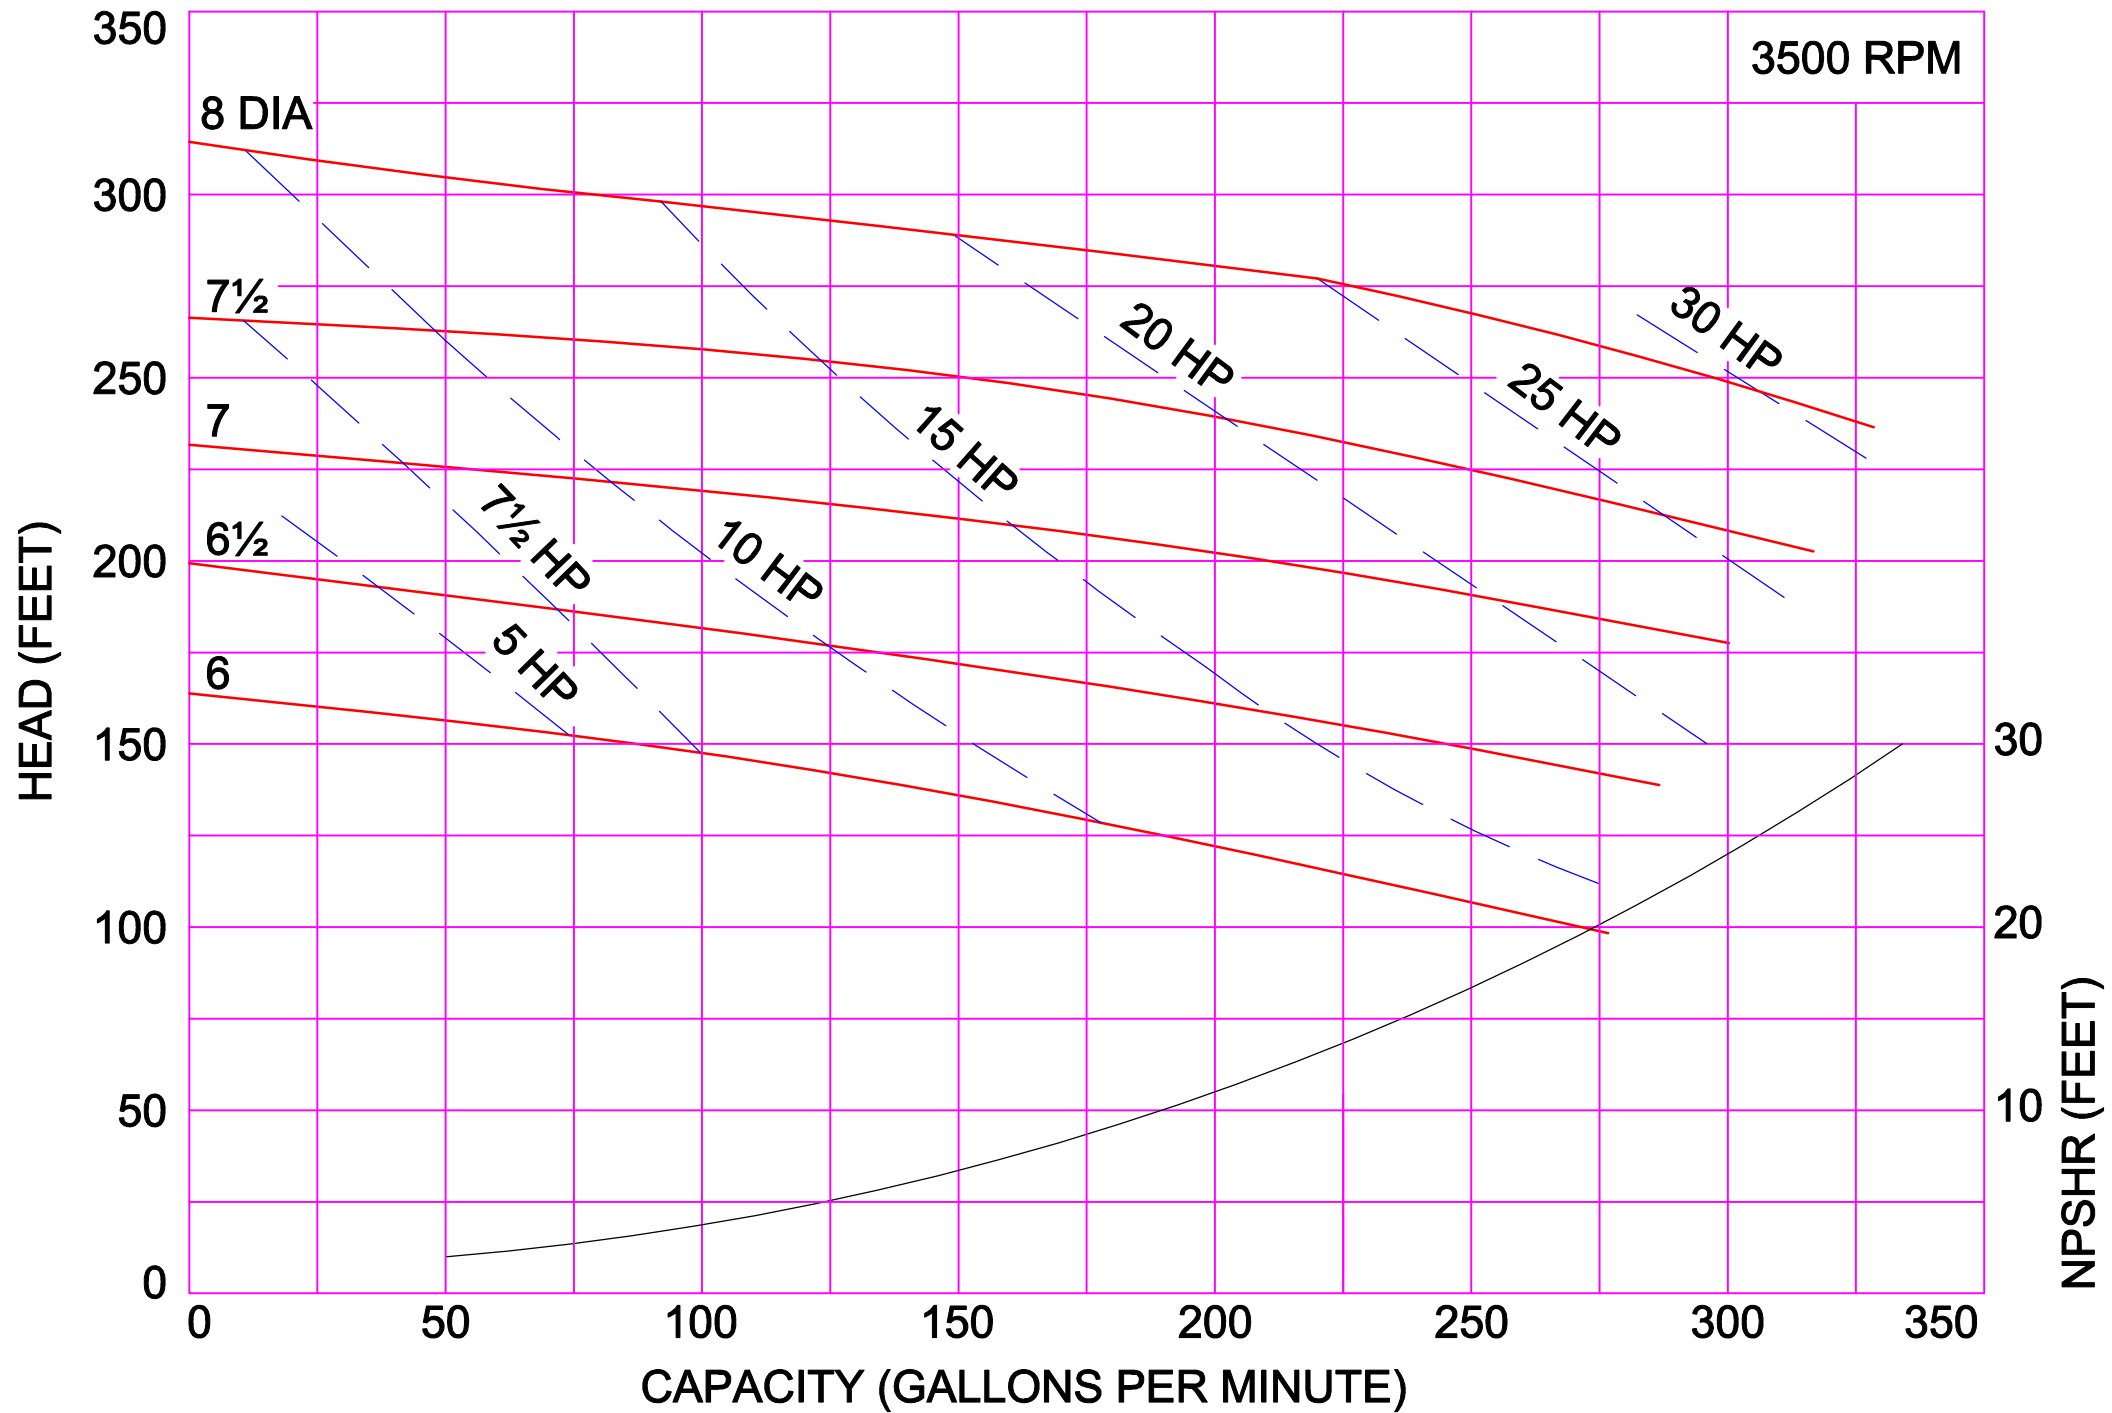

AMPCO PUMPS COMPANY, INC.
AC-SERIES 218 2 x 1½

3500 RPM