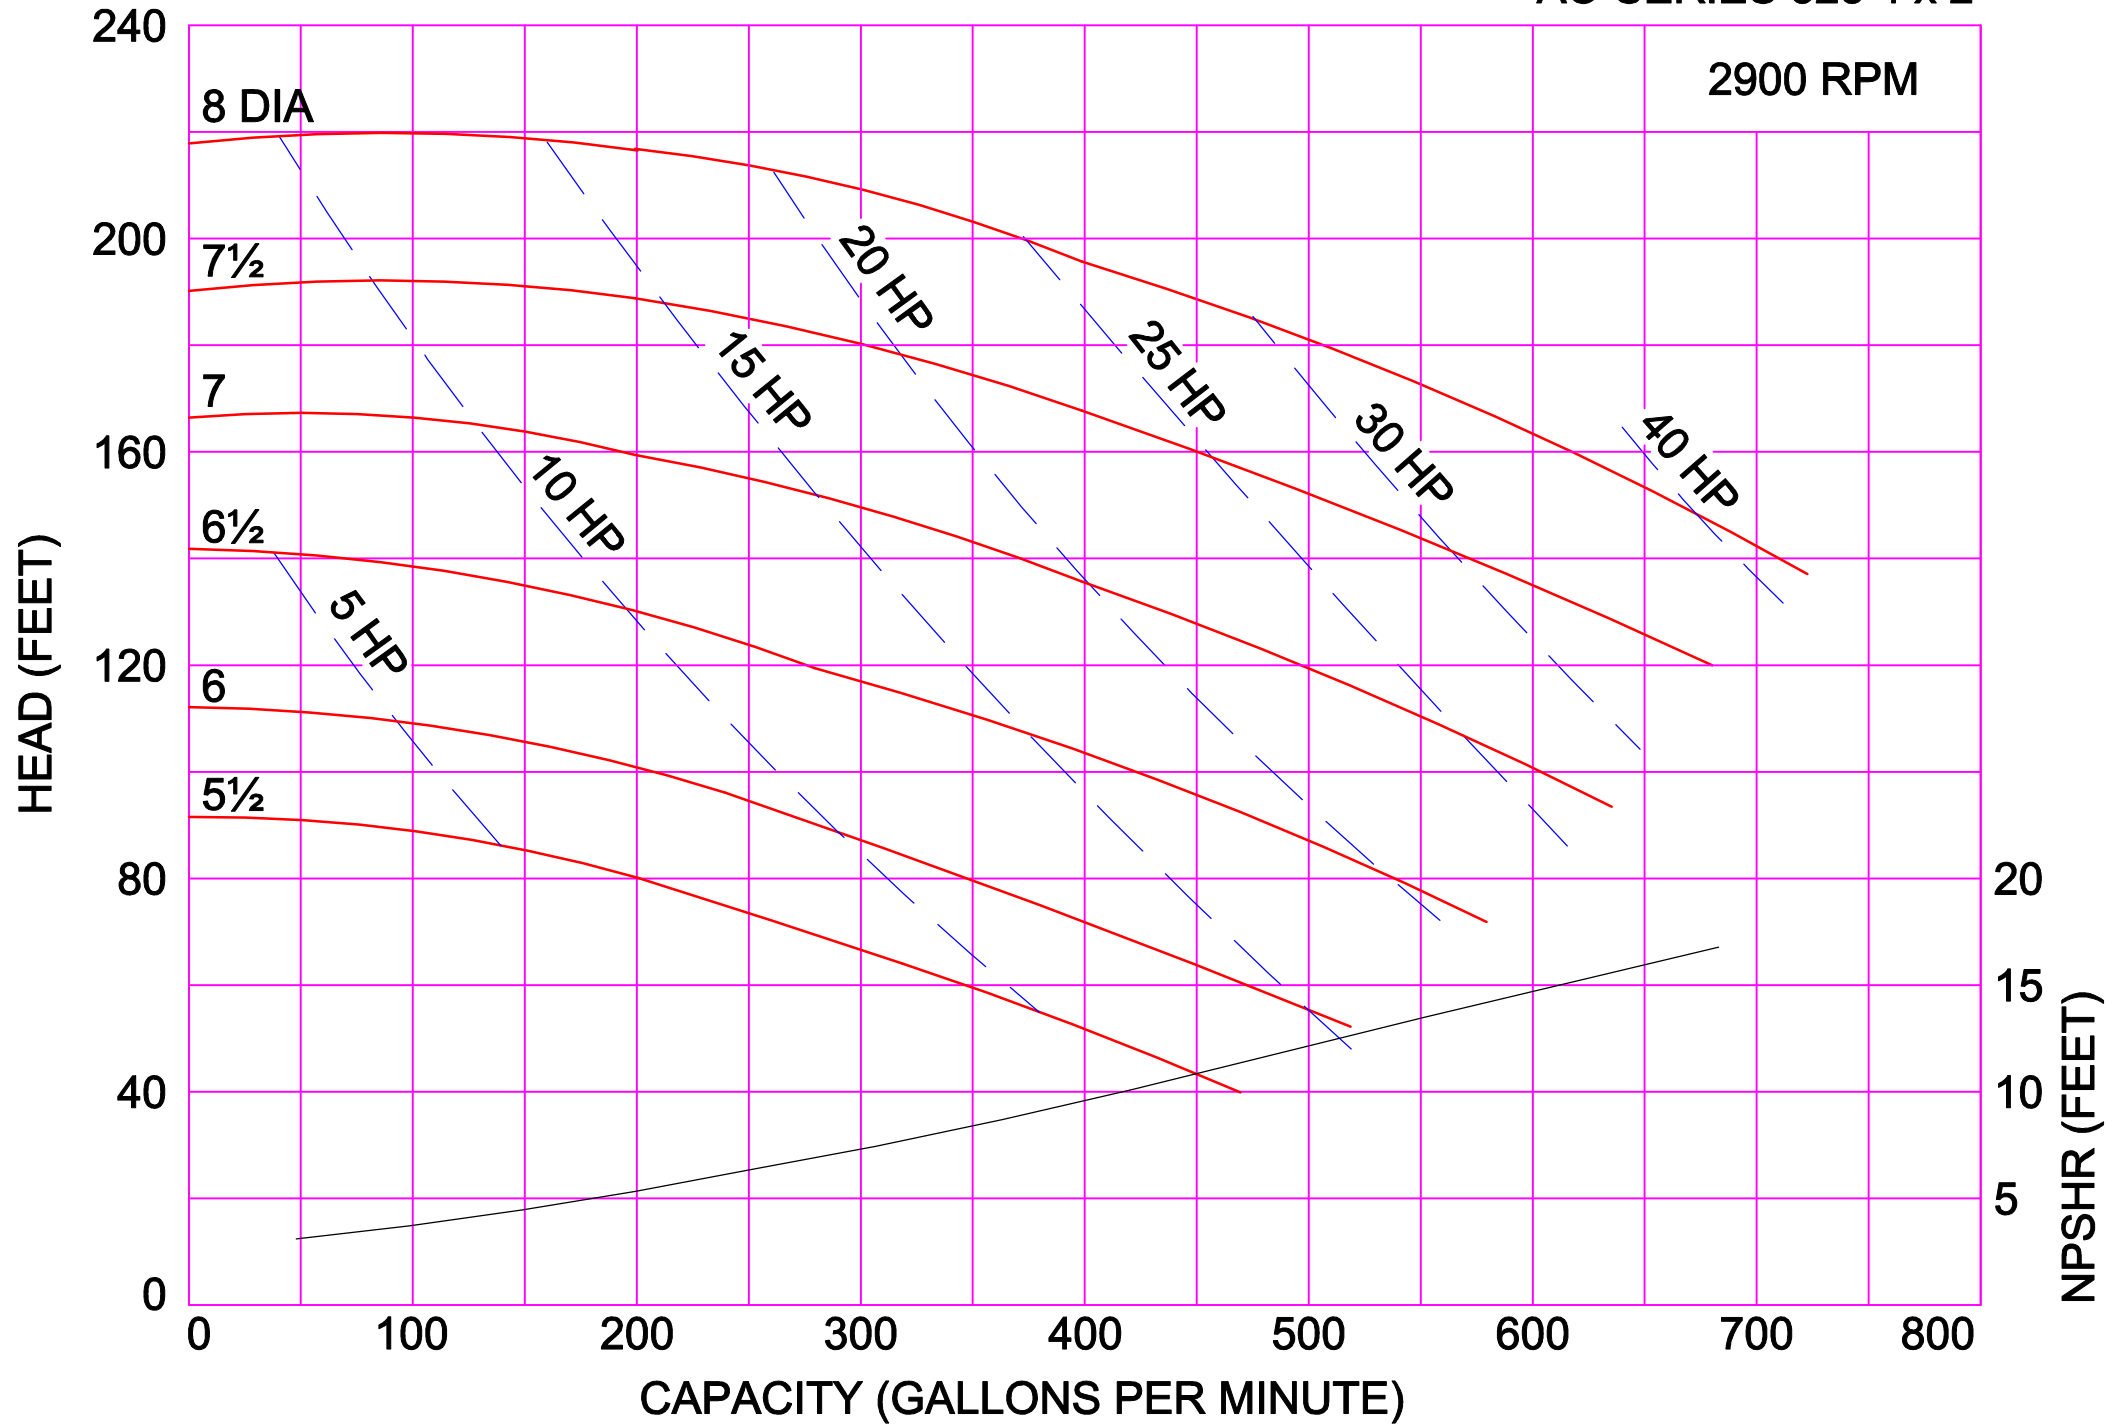

2900 RPM

AMPCO PUMPS COMPANY, INC.
AC-SERIES 218 2 x 1½

AMPCO PUMPS COMPANY, INC.
AC-SERIES 218 3 x 1½

2900 RPM

2900 RPM

AMPCO PUMPS COMPANY, INC.
AC-SERIES 4410 4 x 4

2900 RPM

AMPCO PUMPS COMPANY, INC.
AC-SERIES 4410 6 x 4