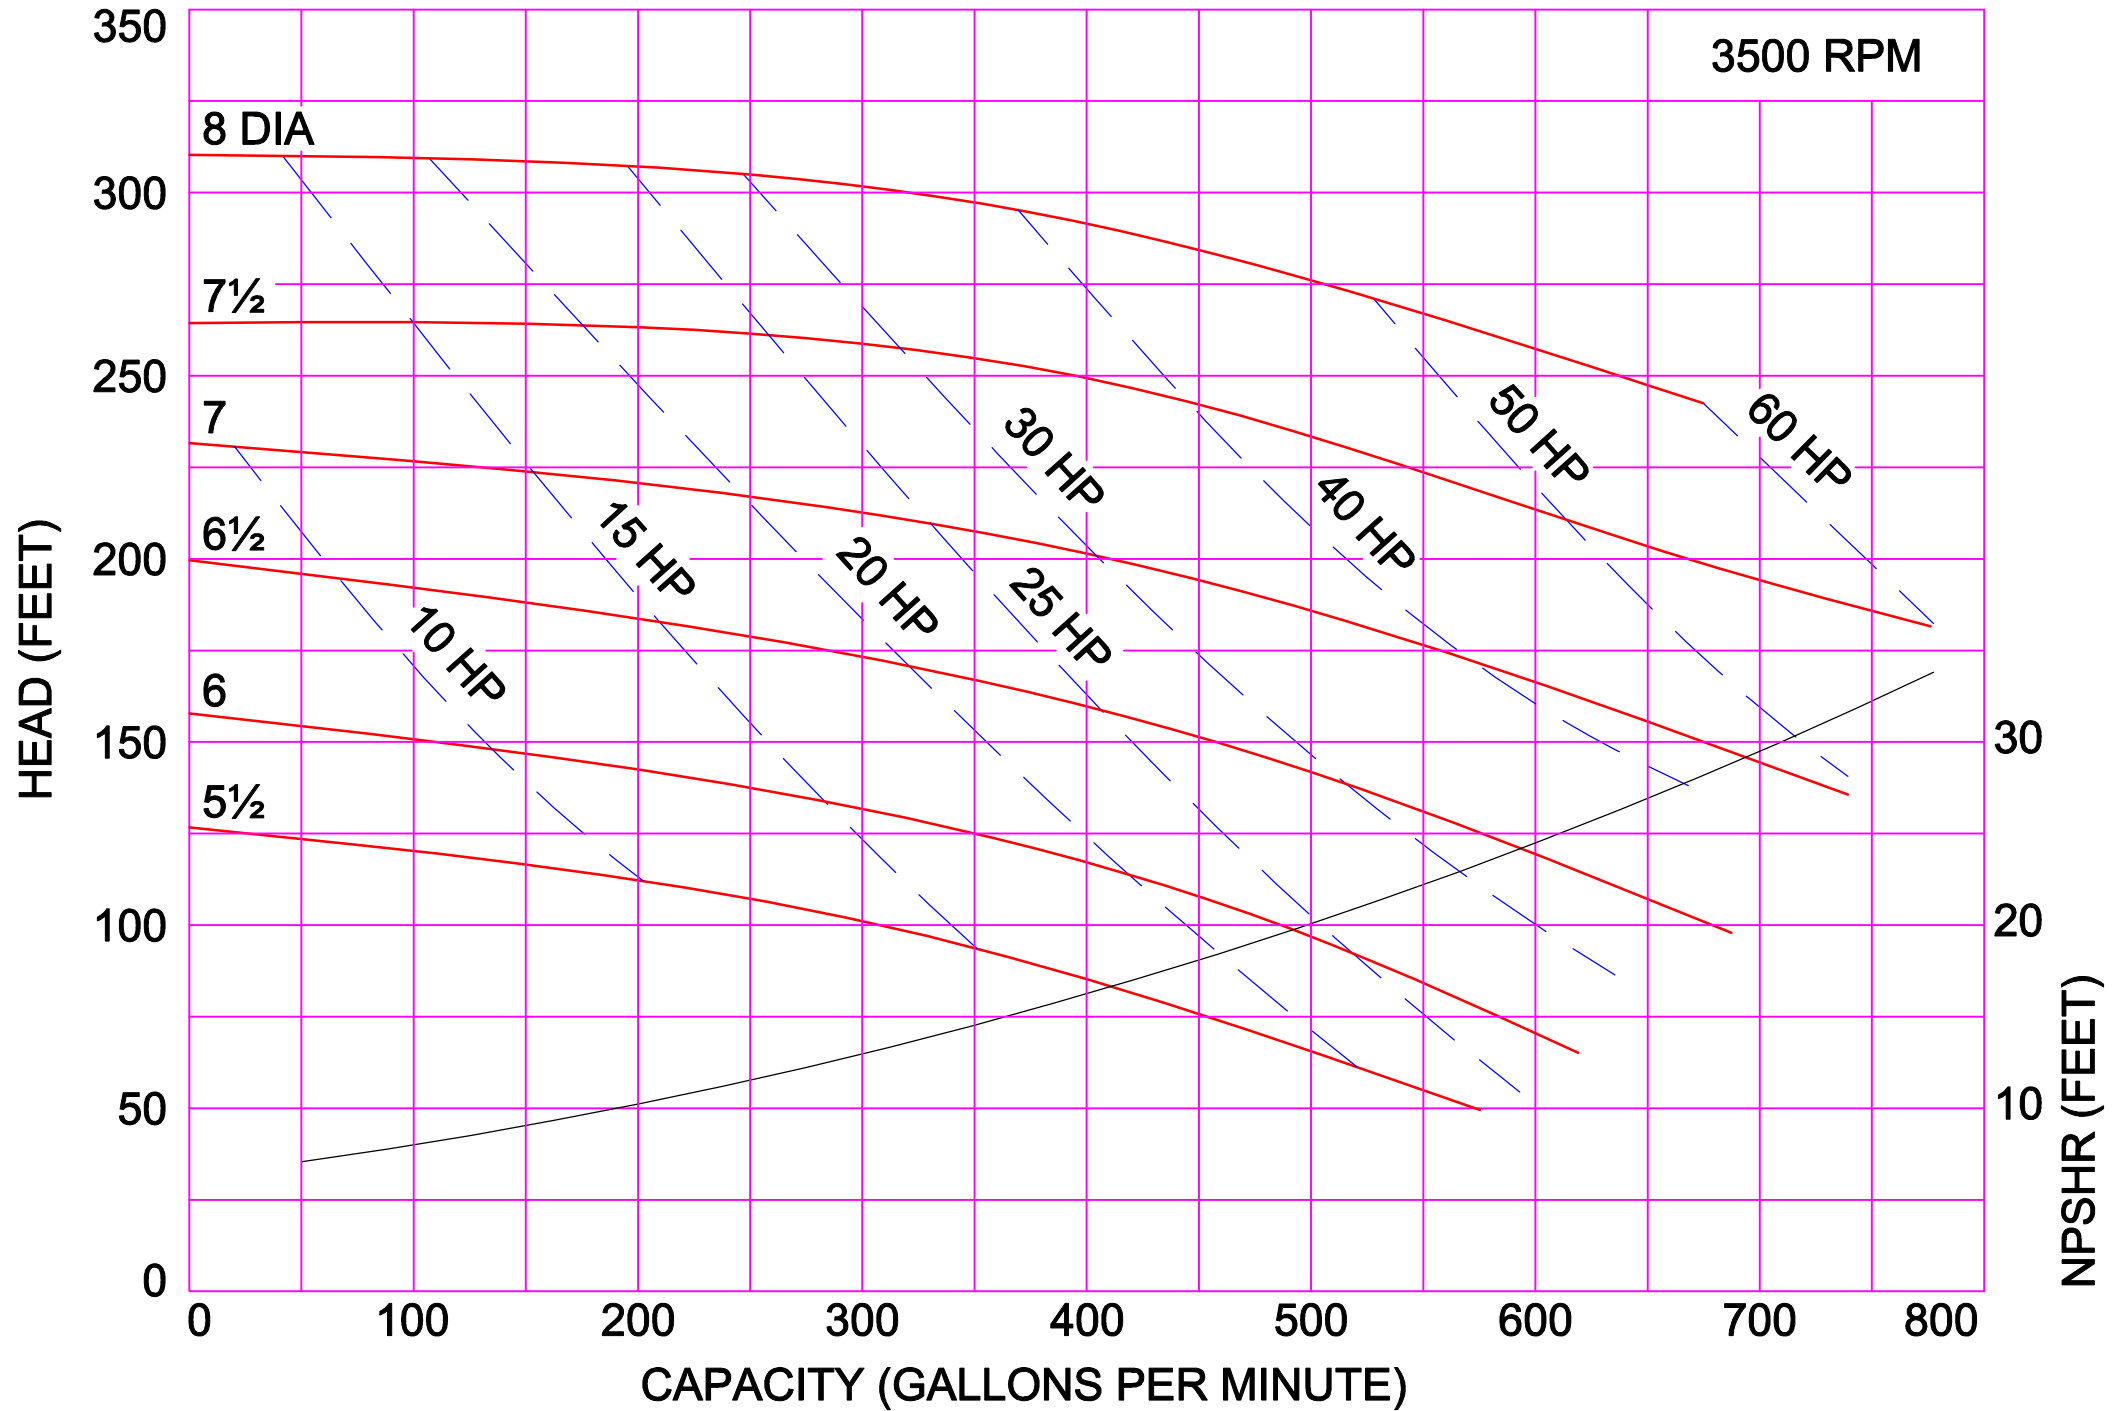

3500 RPM

AMPCO PUMPS COMPANY, INC.
AC-SERIES 218 3 x 1½

AMPCO PUMPS COMPANY, INC.
AC-SERIES 328 3 x 2

3500 RPM

AMPCO PUMPS COMPANY, INC.
AC-SERIES 328 4 x 2

3500 RPM

AMPCO PUMPS COMPANY, INC.
AC-SERIES 4410 4 x 4