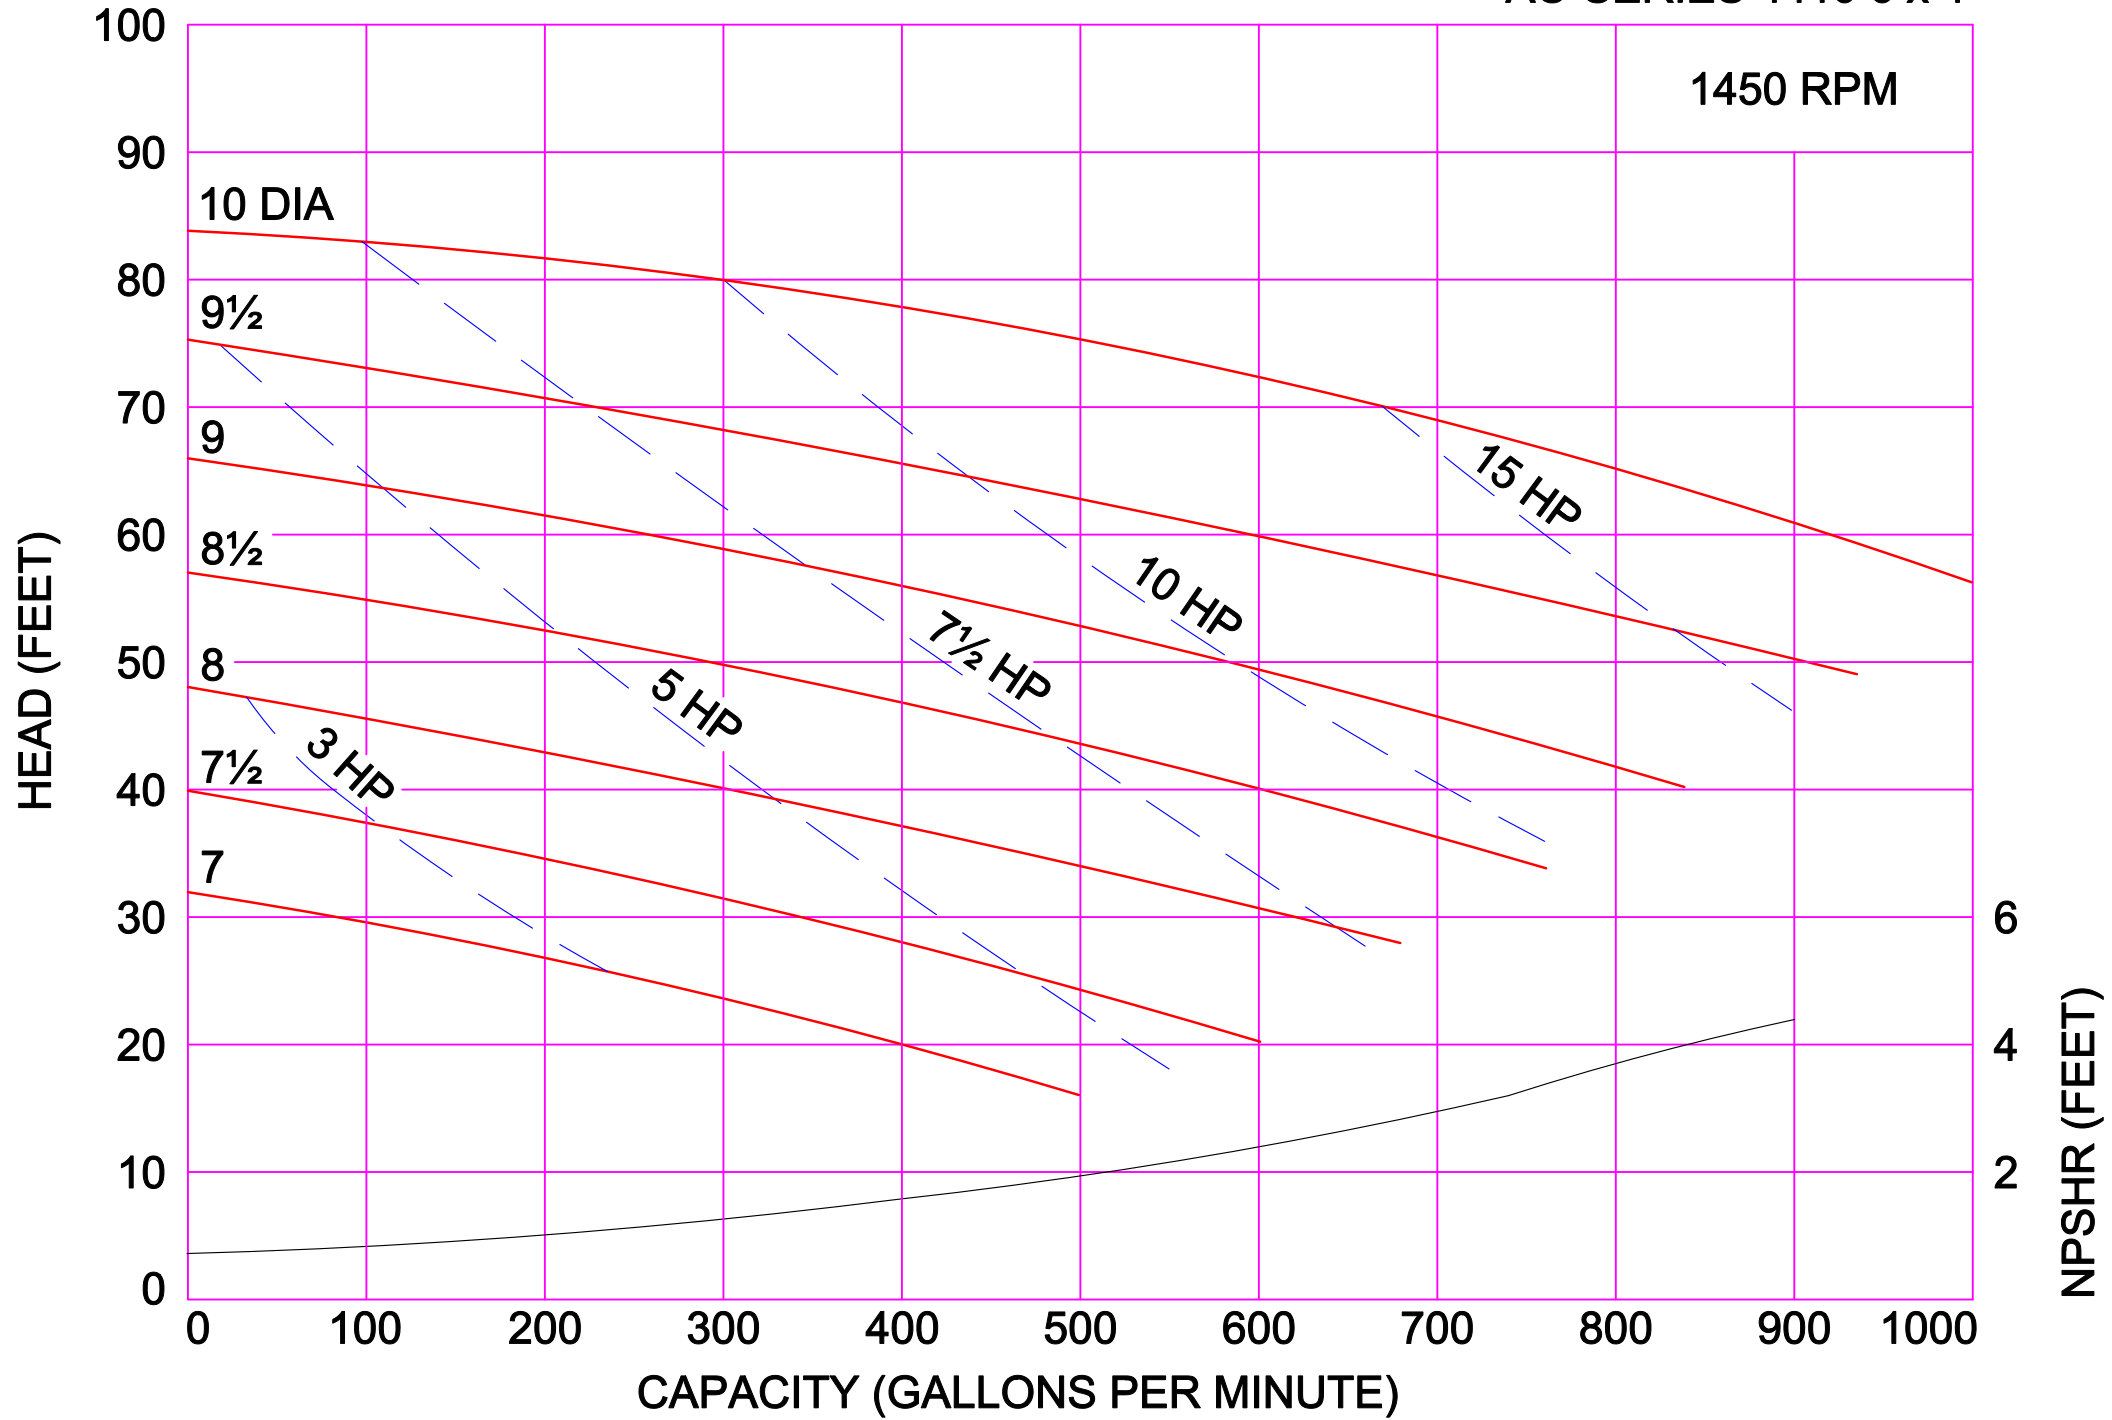

AMPCO PUMPS COMPANY, INC.
AC-SERIES 4410 6 x 4

1450 RPM