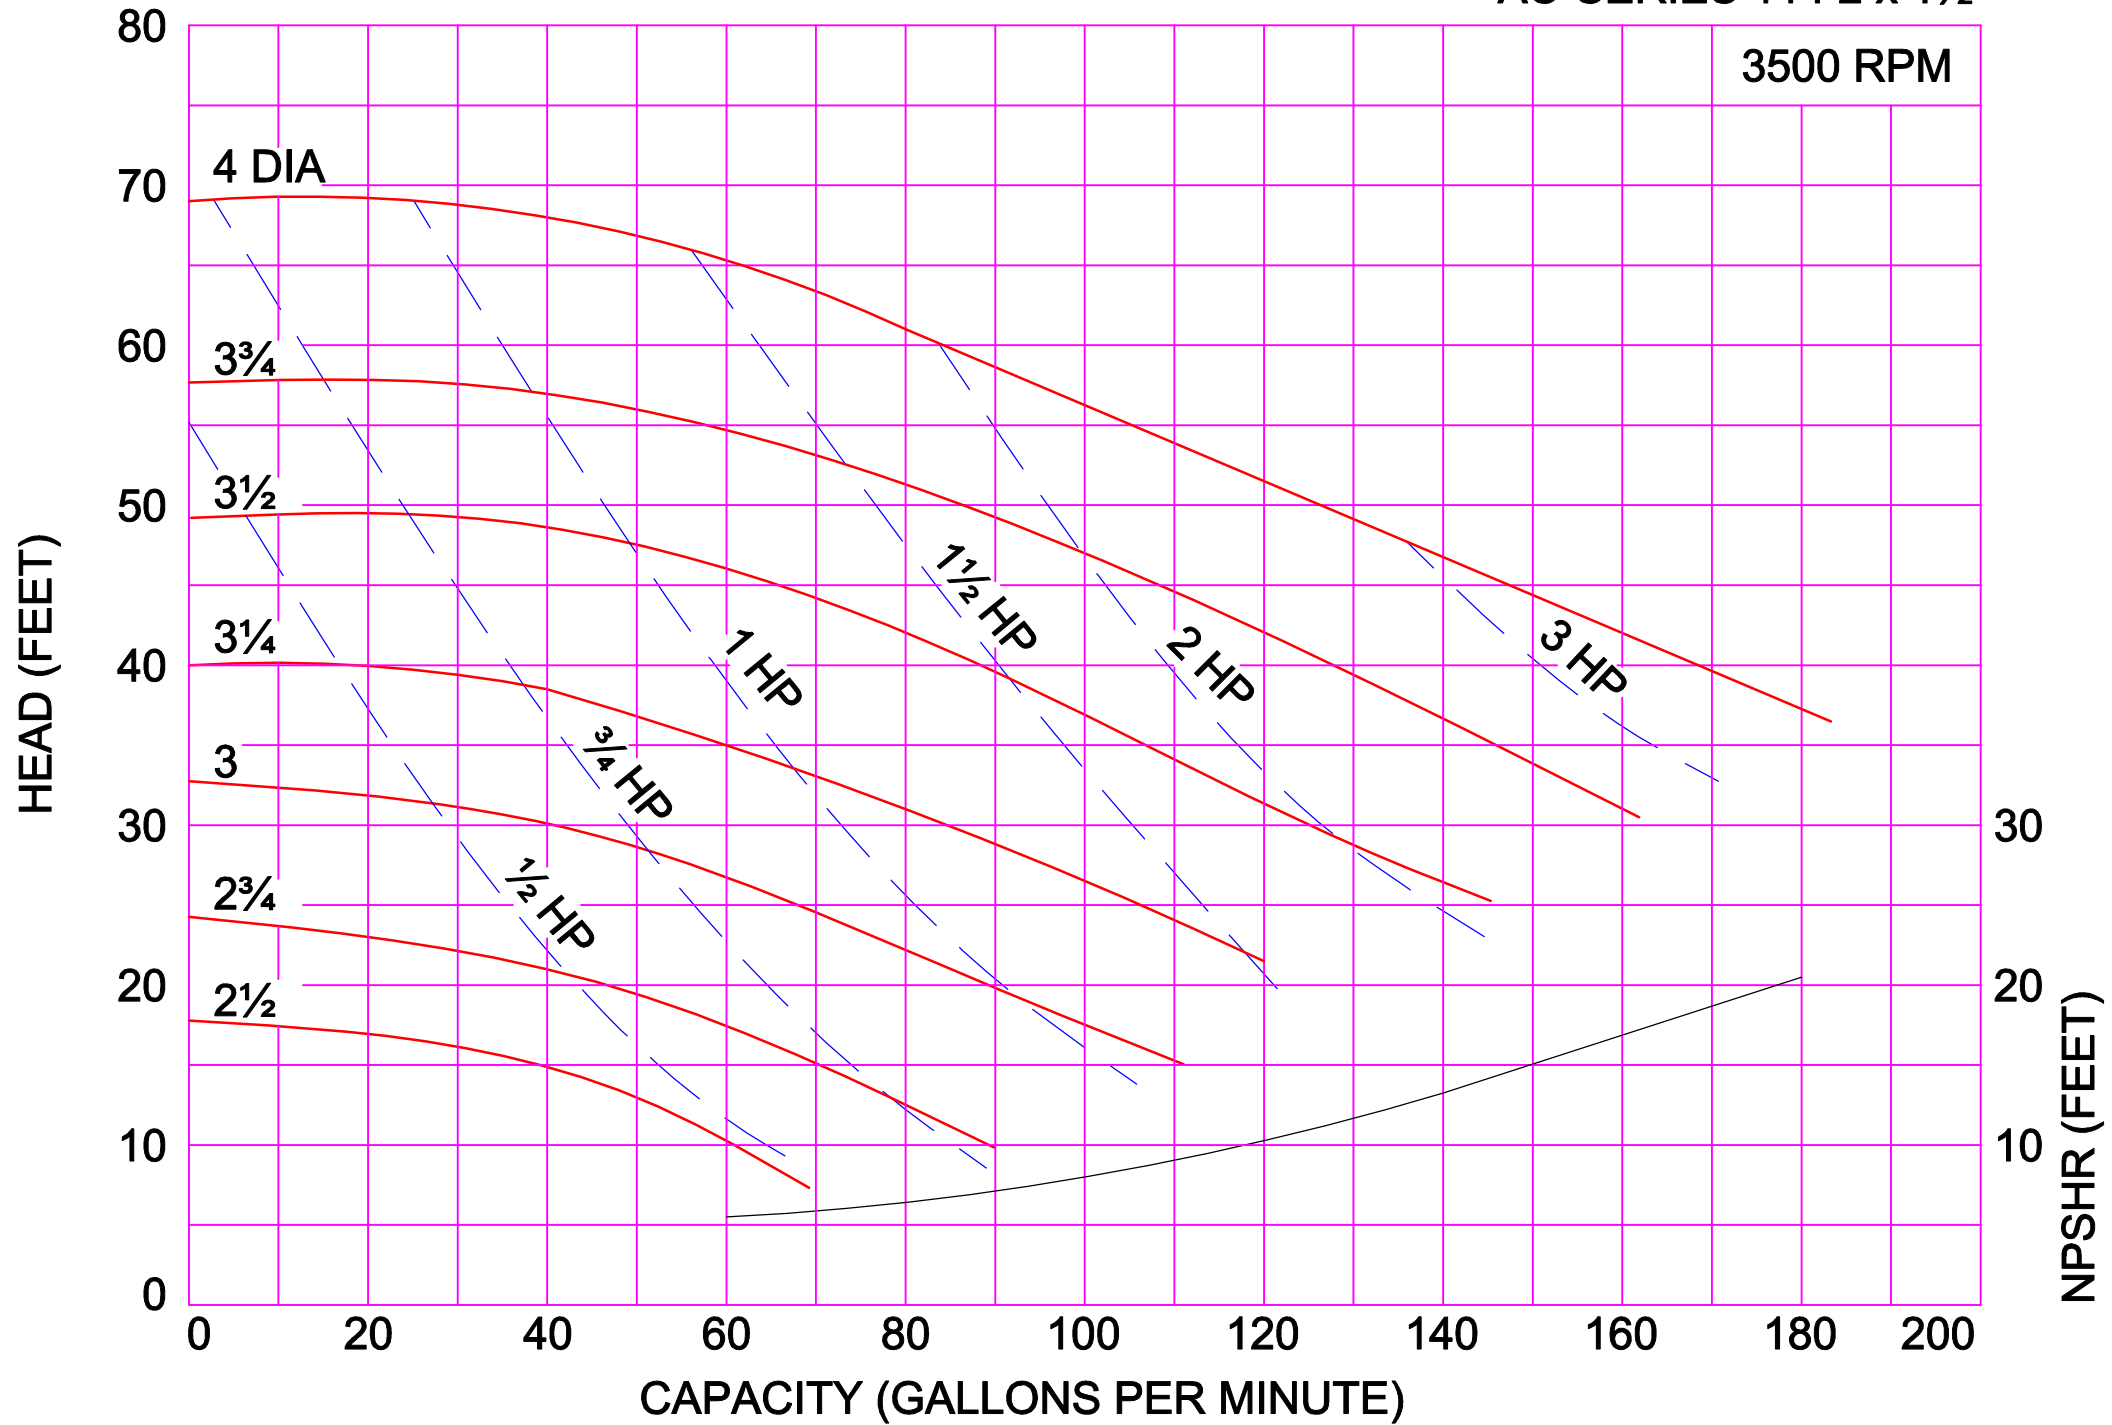

AMPCO PUMPS COMPANY, INC.
AC-SERIES 114 1½ x 1½

3500 RPM

3500 RPM

AMPCO PUMPS COMPANY, INC.
AC-SERIES 216 2 x 1½

3500 RPM

AMPCO PUMPS COMPANY, INC.
AC-SERIES 216 2½ x 1½

3500 RPM

AMPCO PUMPS COMPANY, INC.
AC-SERIES 218 2 x 1½