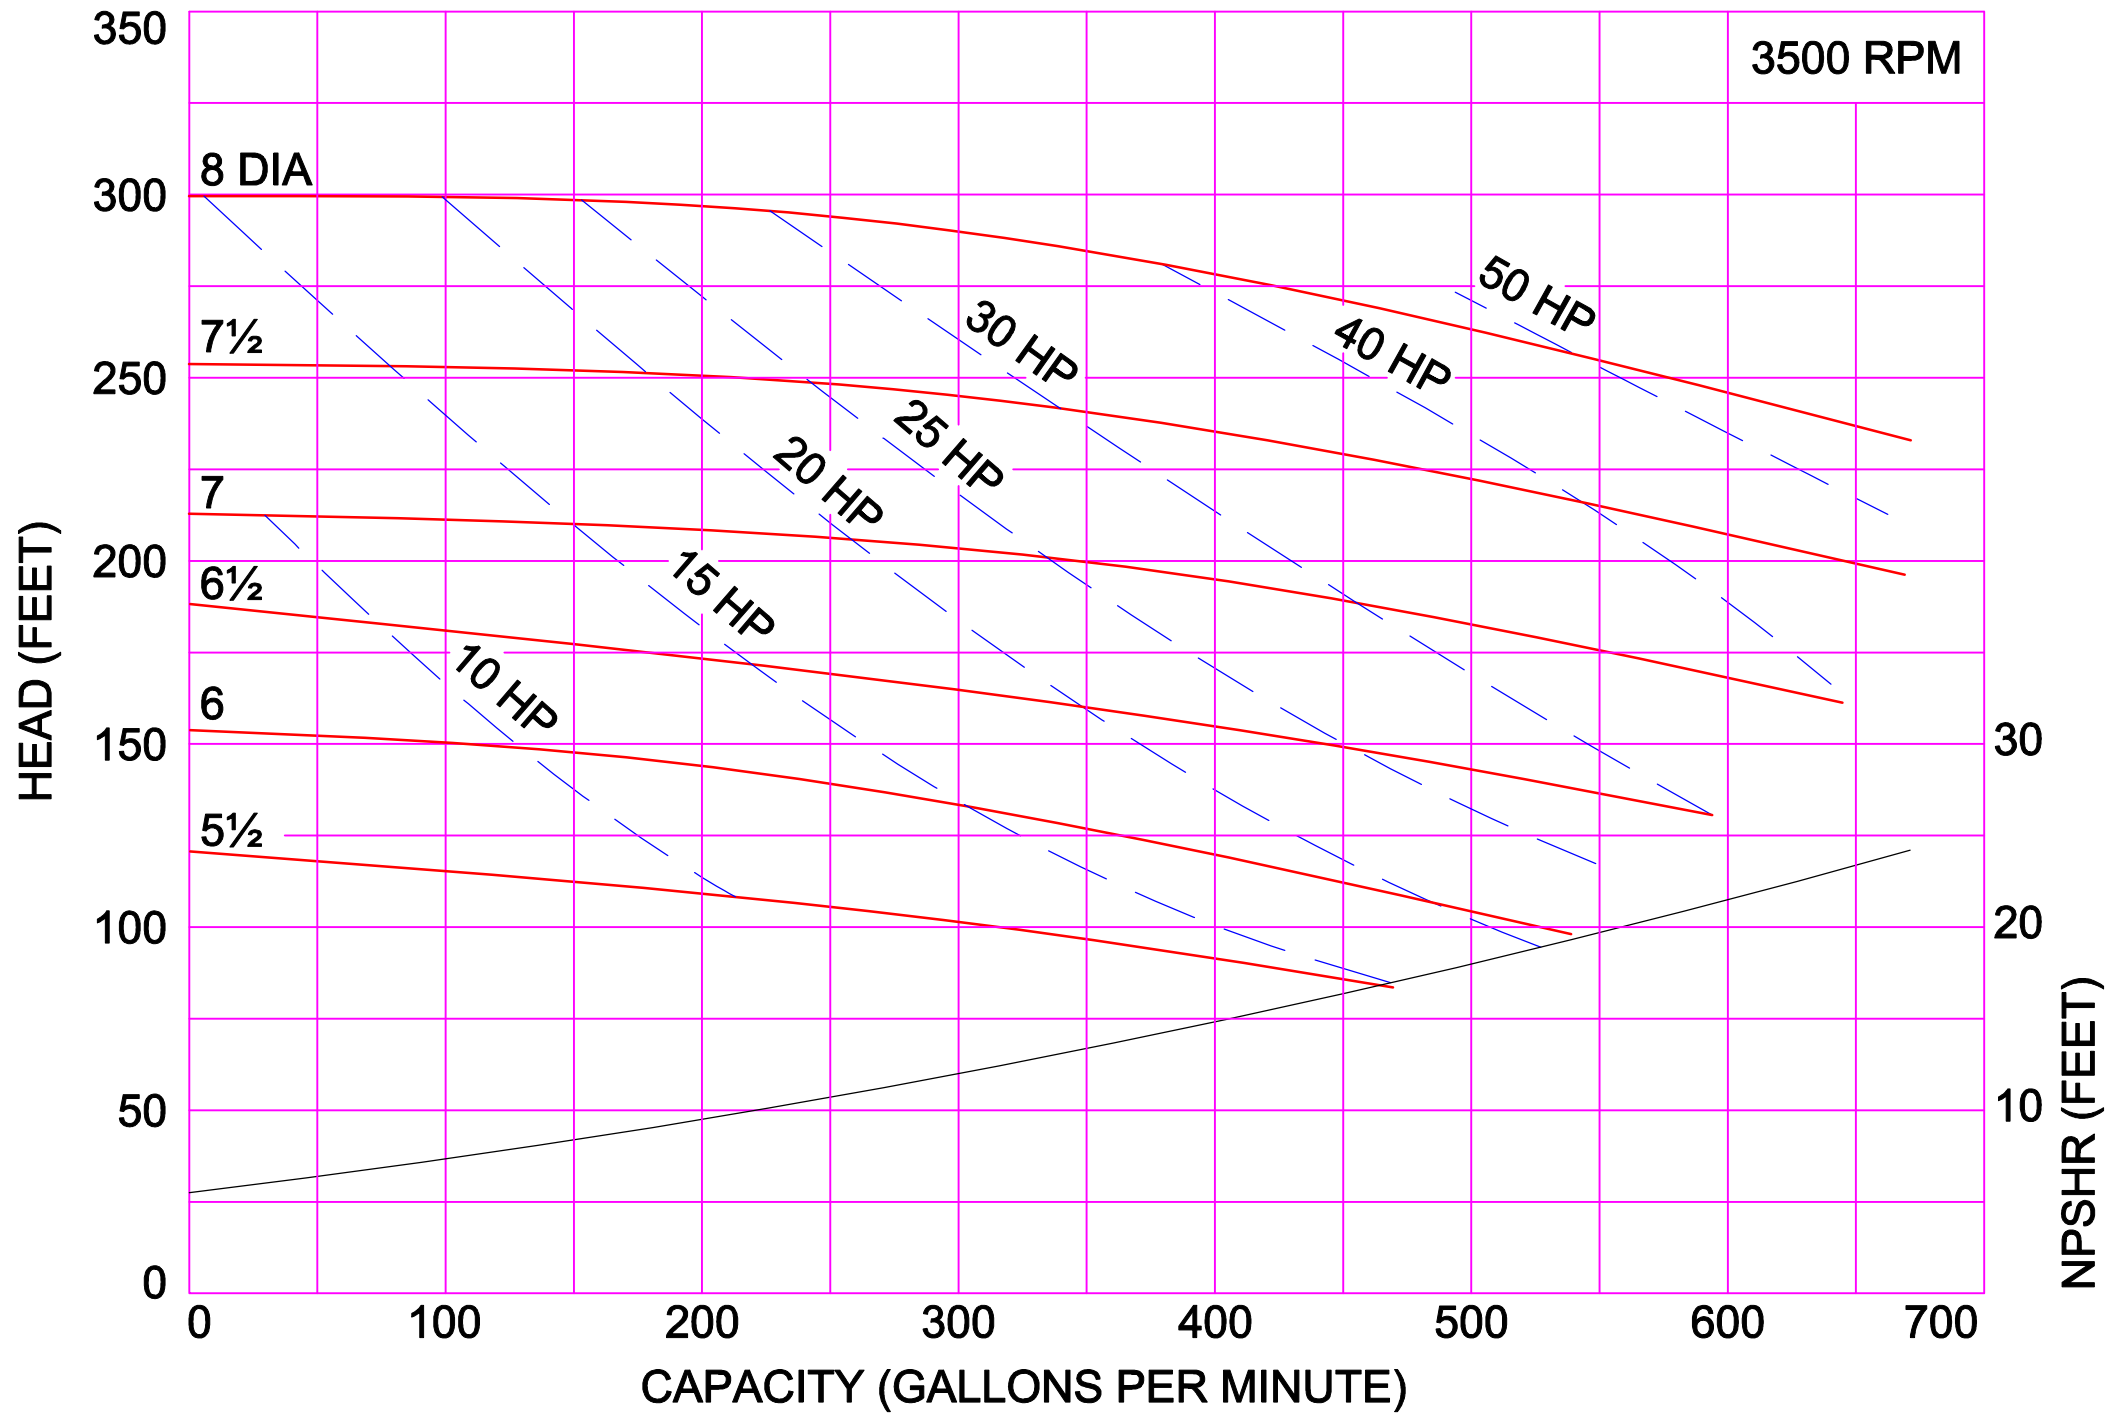

3500 RPM

AMPCO PUMPS COMPANY, INC.
AC-SERIES 218 3 x 1½

AMPCO PUMPS COMPANY, INC.
AC-SERIES 328 3 x 2

3500 RPM

AMPCO PUMPS COMPANY, INC.
AC-SERIES 328 4 x 2

3500 RPM

AMPCO PUMPS COMPANY, INC.
AC-SERIES 4410 4 x 4