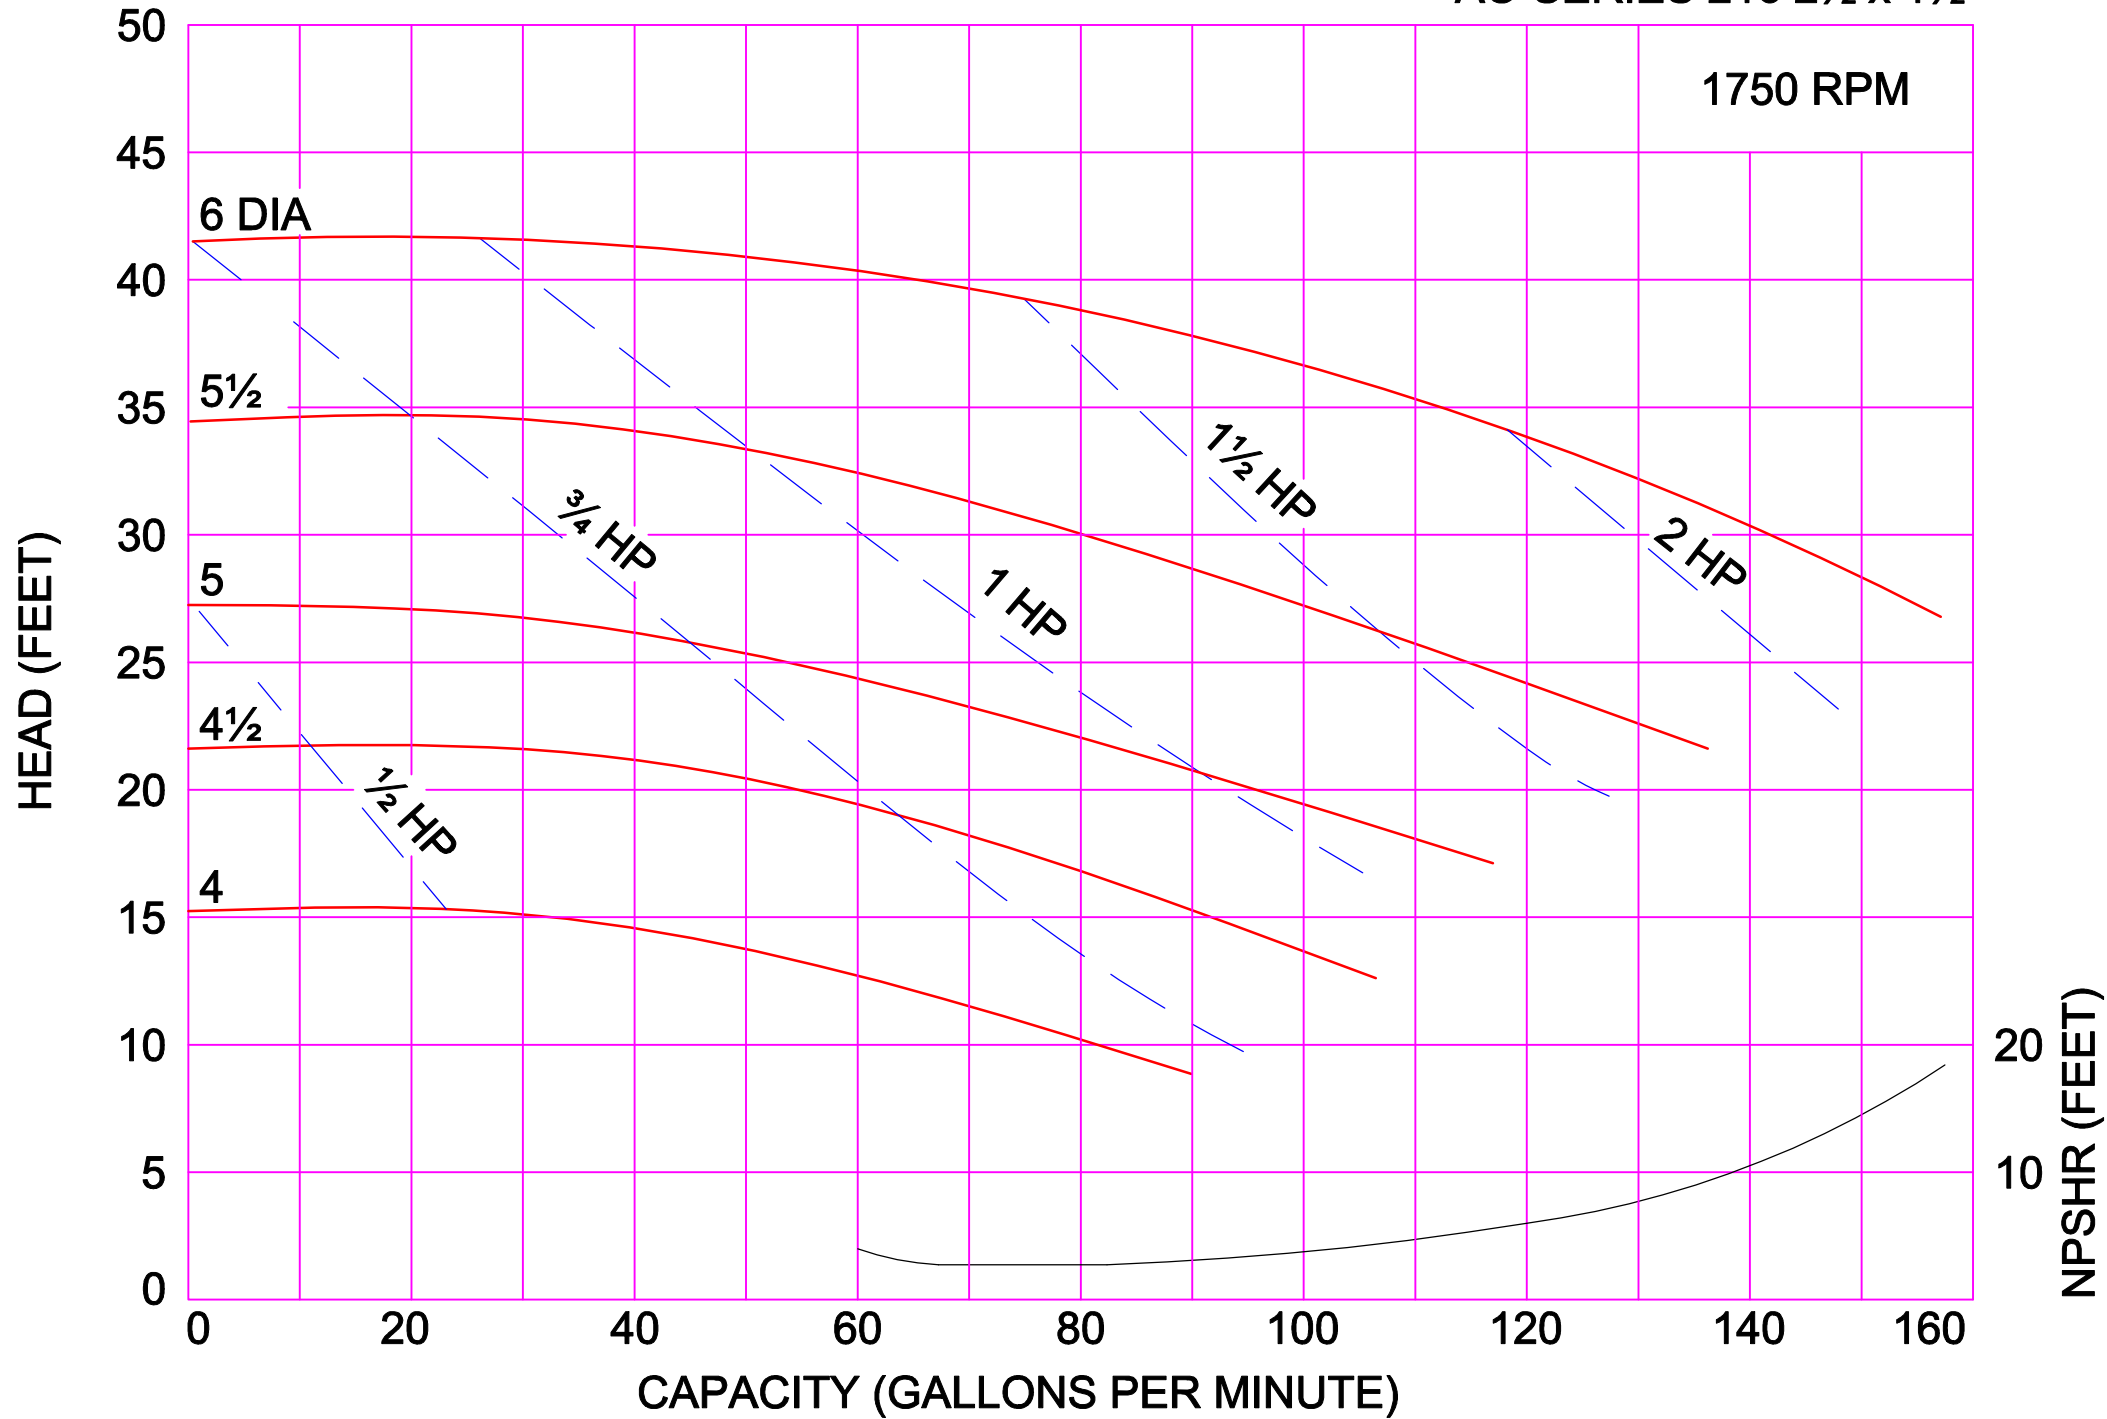

AMPCO PUMPS COMPANY, INC.
AC-SERIES 216 2½ x 1½

1750 RPM