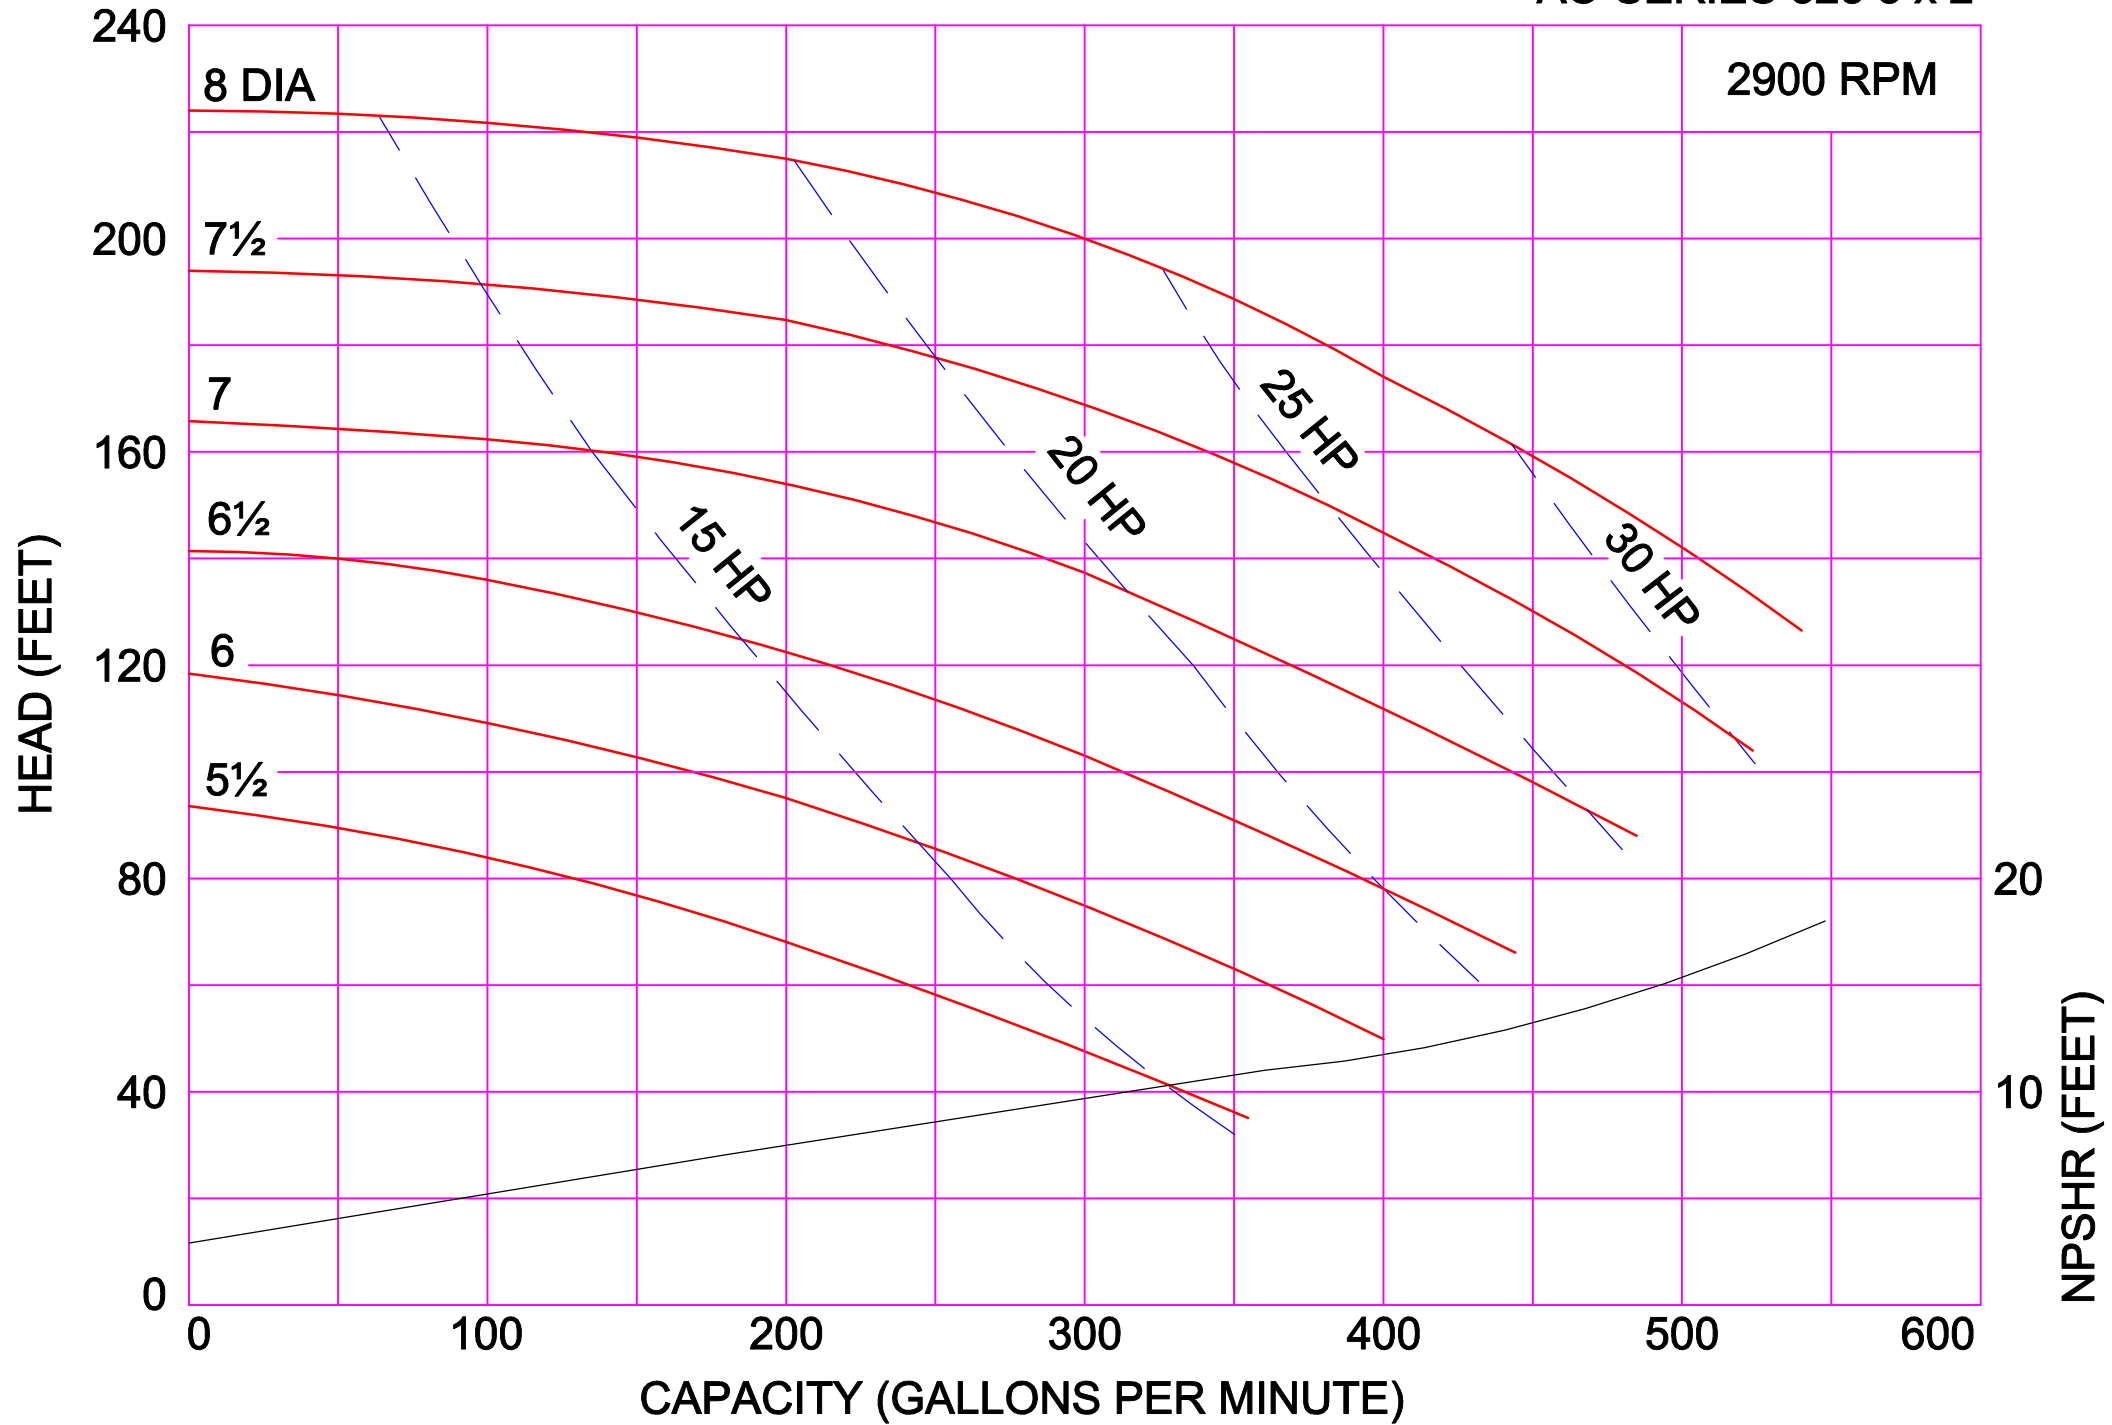

2900 RPM

AMPCO PUMPS COMPANY, INC.
AC-SERIES 218 2 x 1½

AMPCO PUMPS COMPANY, INC.
AC-SERIES 218 3 x 1½

2900 RPM

2900 RPM

AMPCO PUMPS COMPANY, INC.
AC-SERIES 4410 4 x 4

2900 RPM

AMPCO PUMPS COMPANY, INC.
AC-SERIES 4410 6 x 4