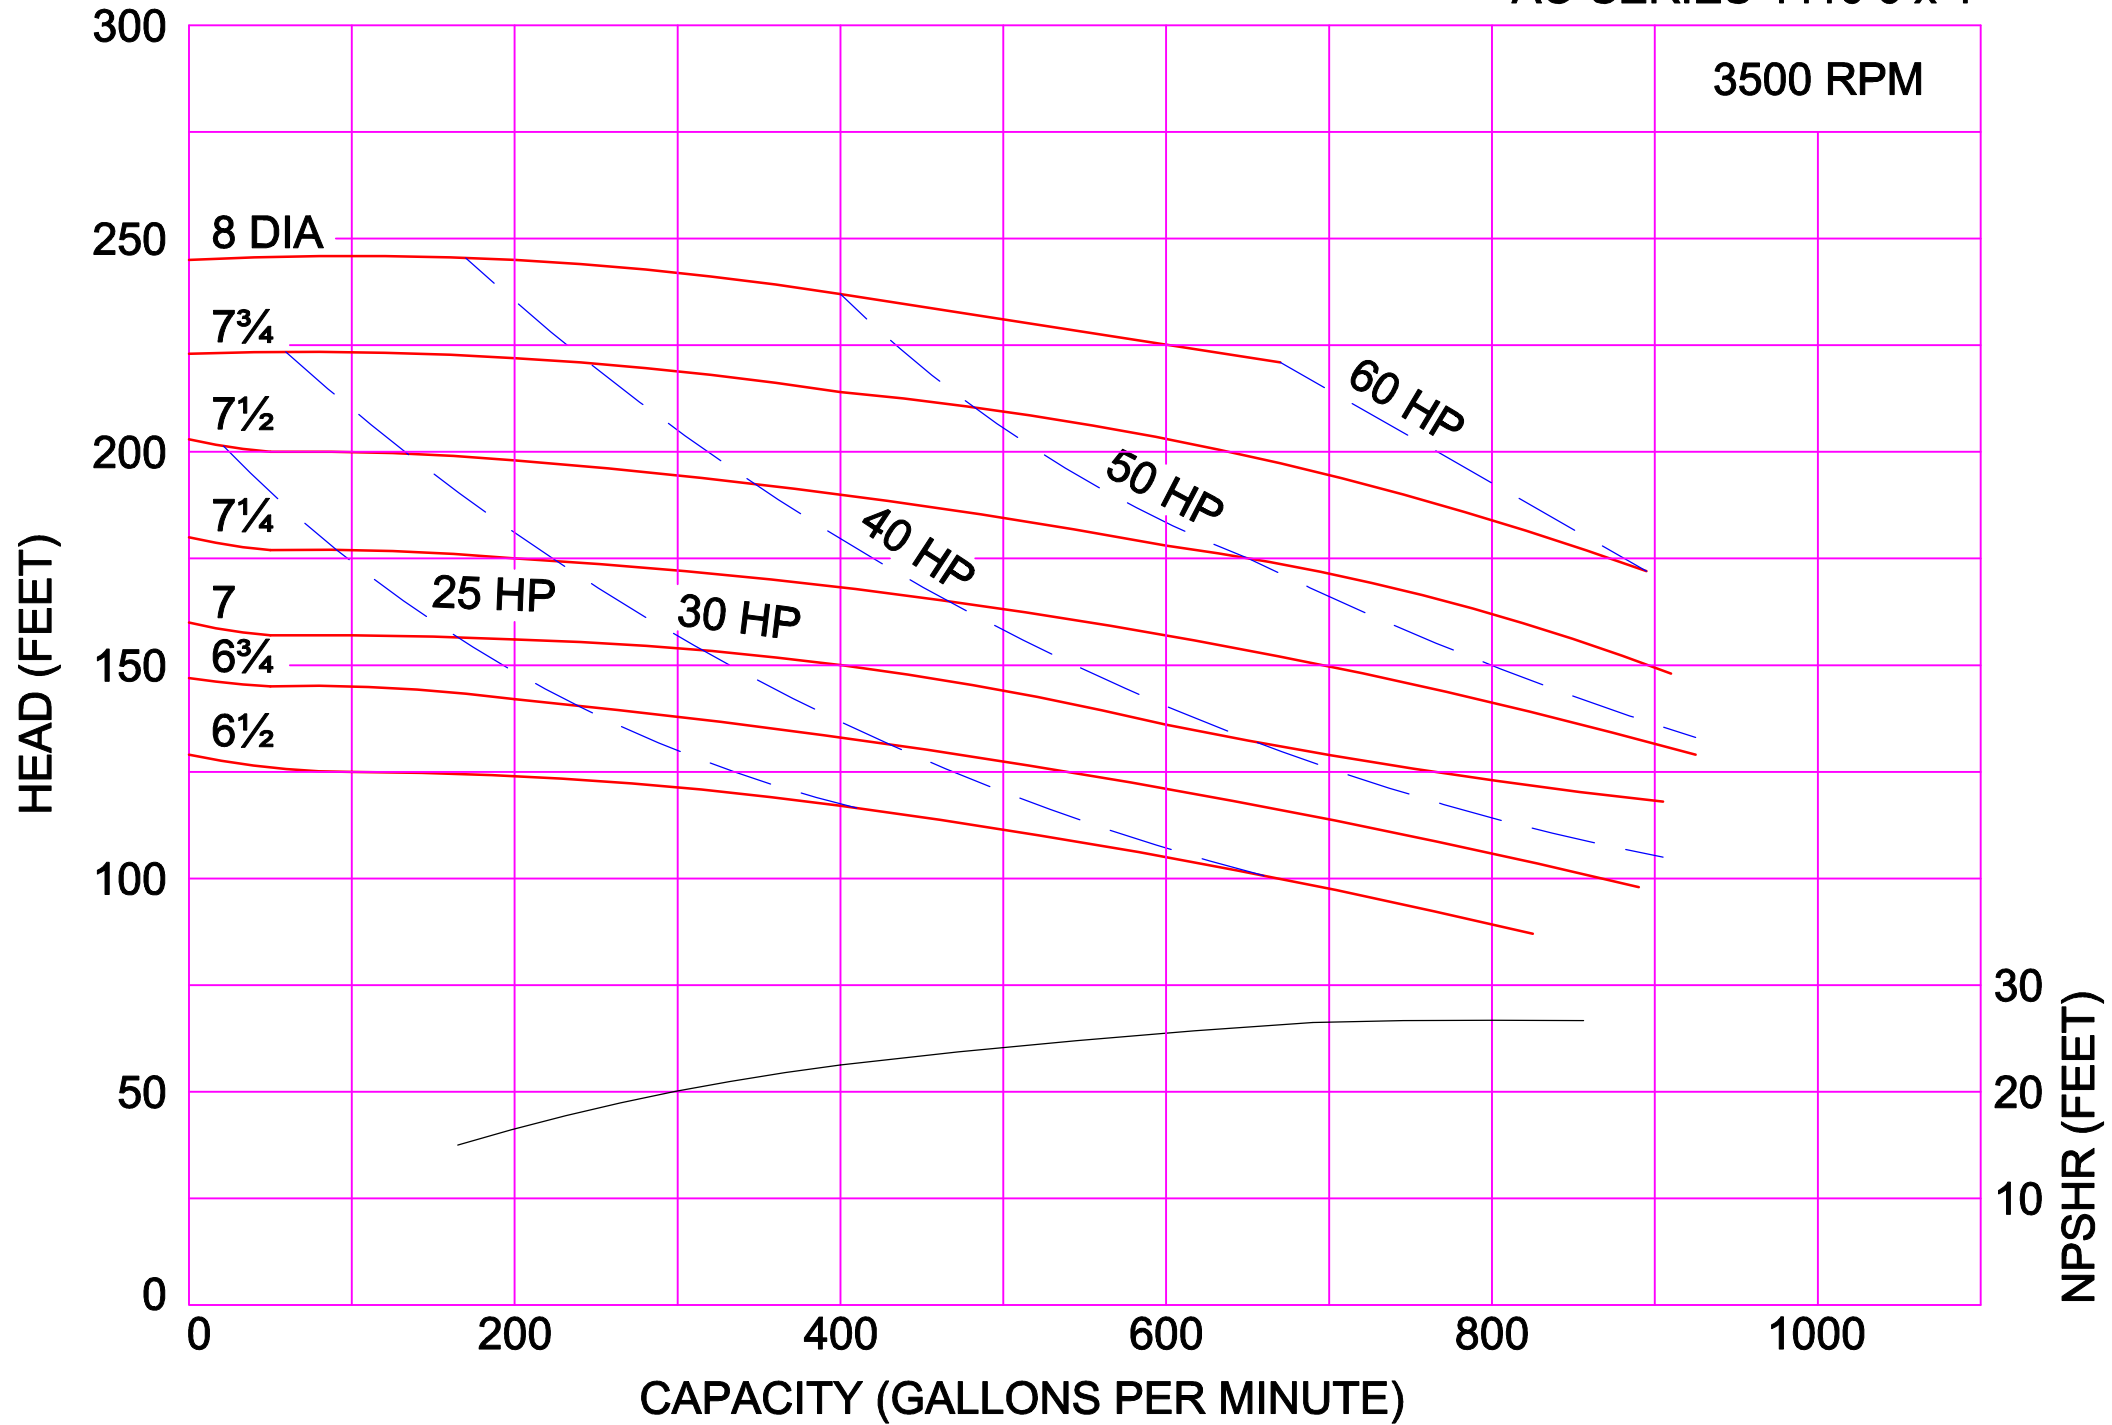

AMPCO PUMPS COMPANY, INC.
AC-SERIES 4410 6 x 4

3500 RPM