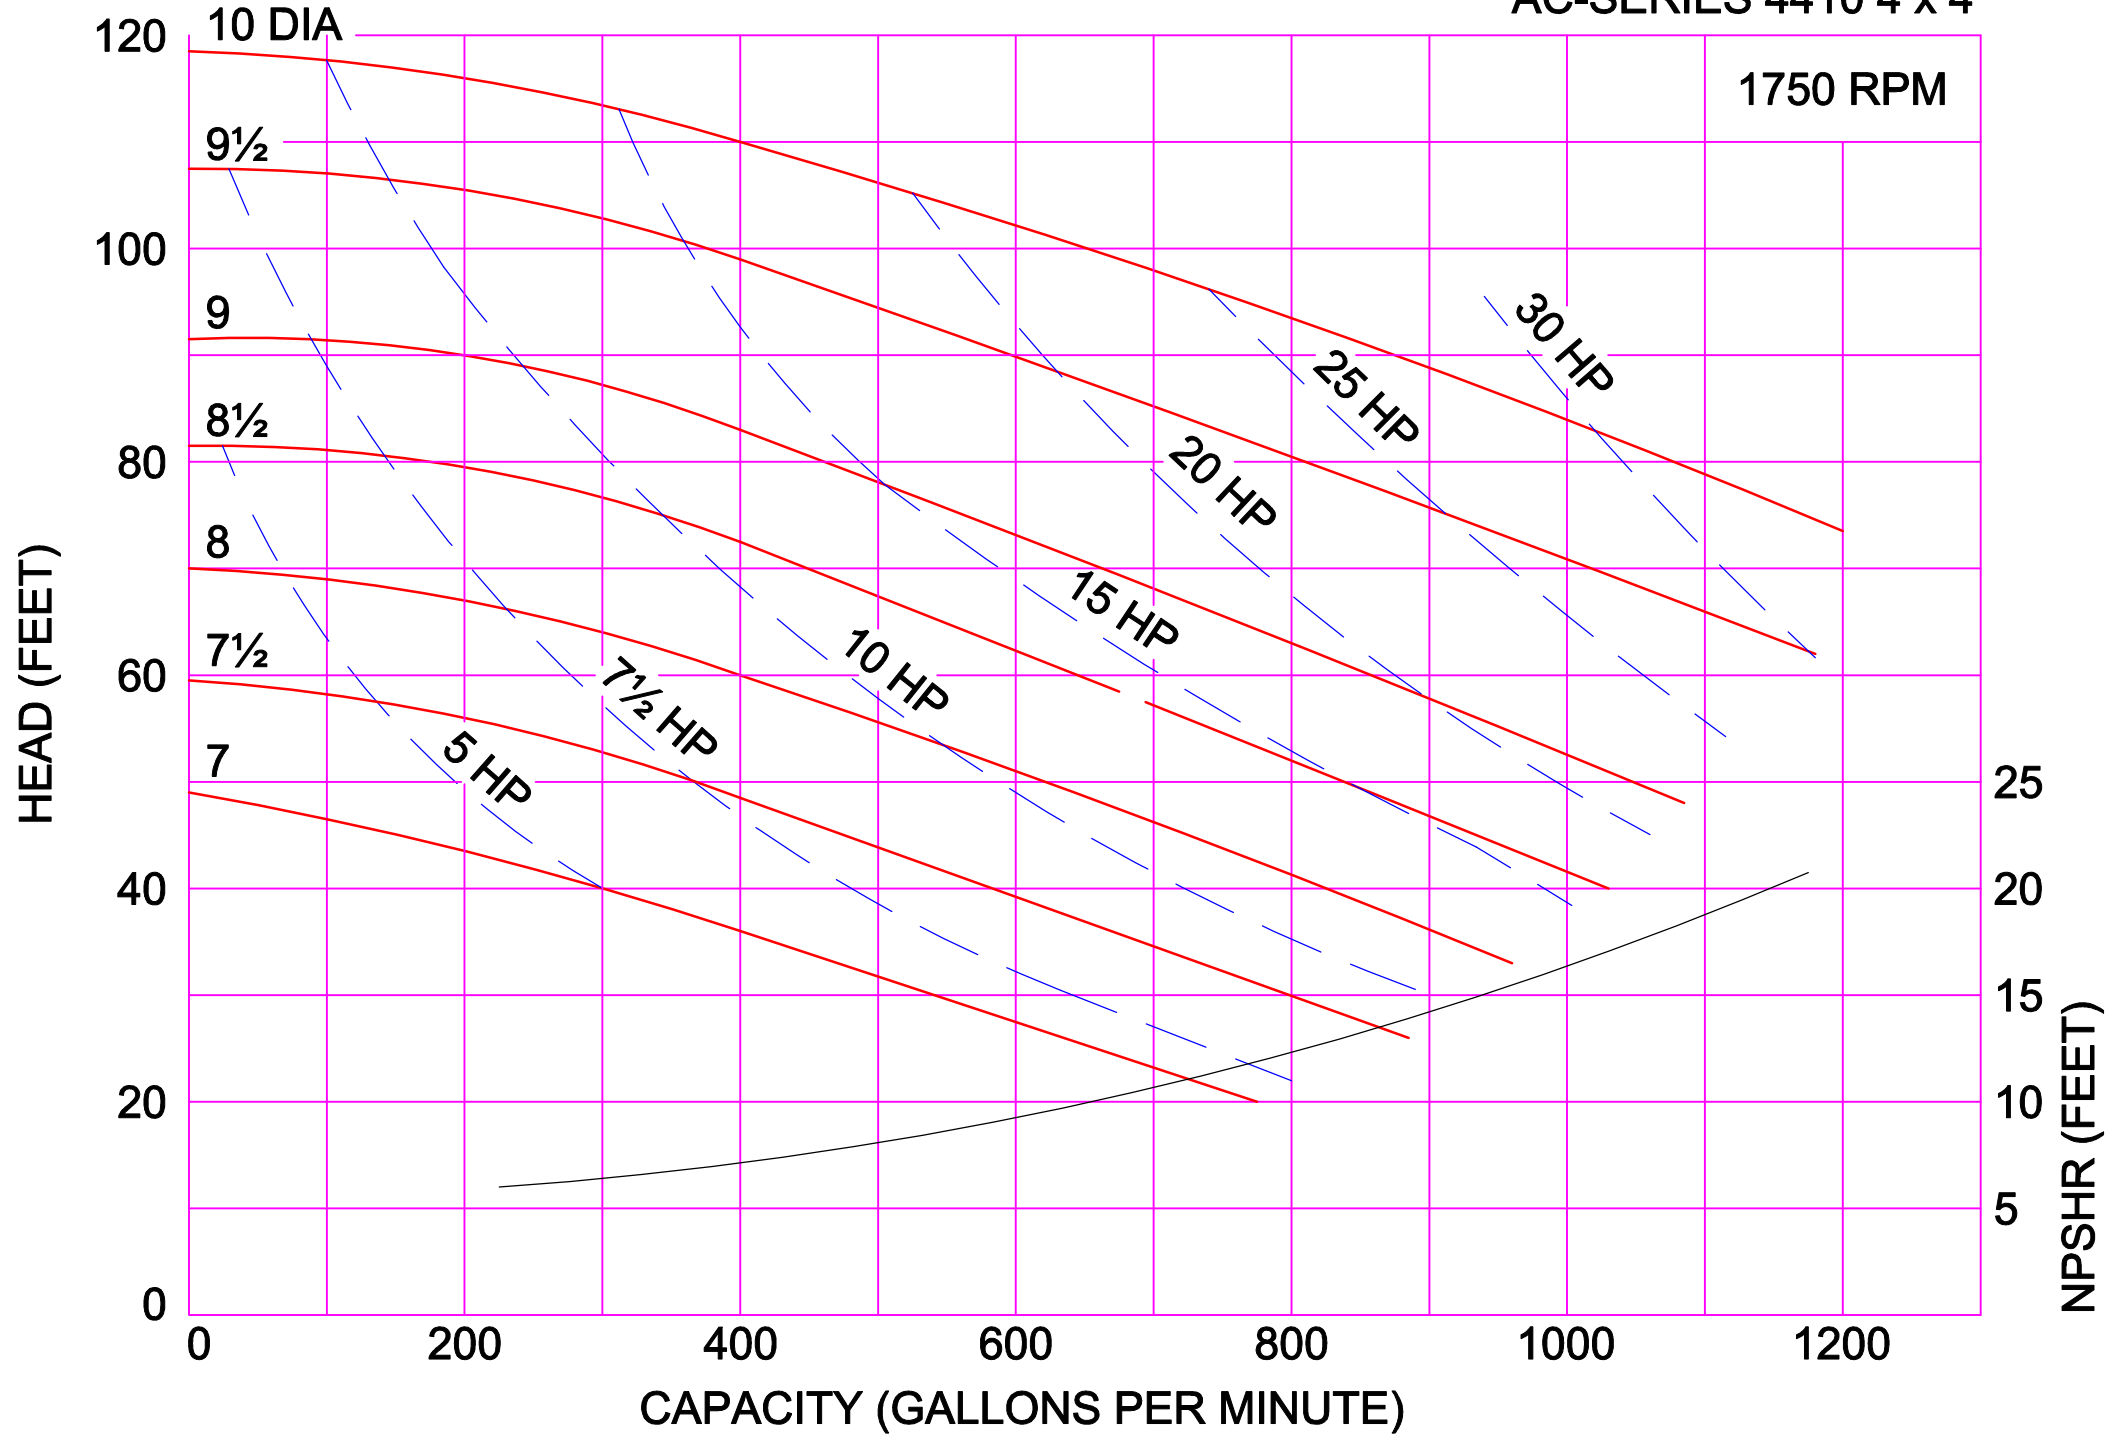

1750 RPM

AMPCO PUMPS COMPANY, INC.
AC-SERIES 328 4 x 2

1750 RPM

1750 RPM

1750 RPM

AMPCO PUMPS COMPANY, INC.
AC-SERIES 114 1½ x 1½

AMPCO PUMPS COMPANY, INC.
AC-SERIES 216 2 x 1½

AMPCO PUMPS COMPANY, INC.
AC-SERIES 216 2½ x 1½