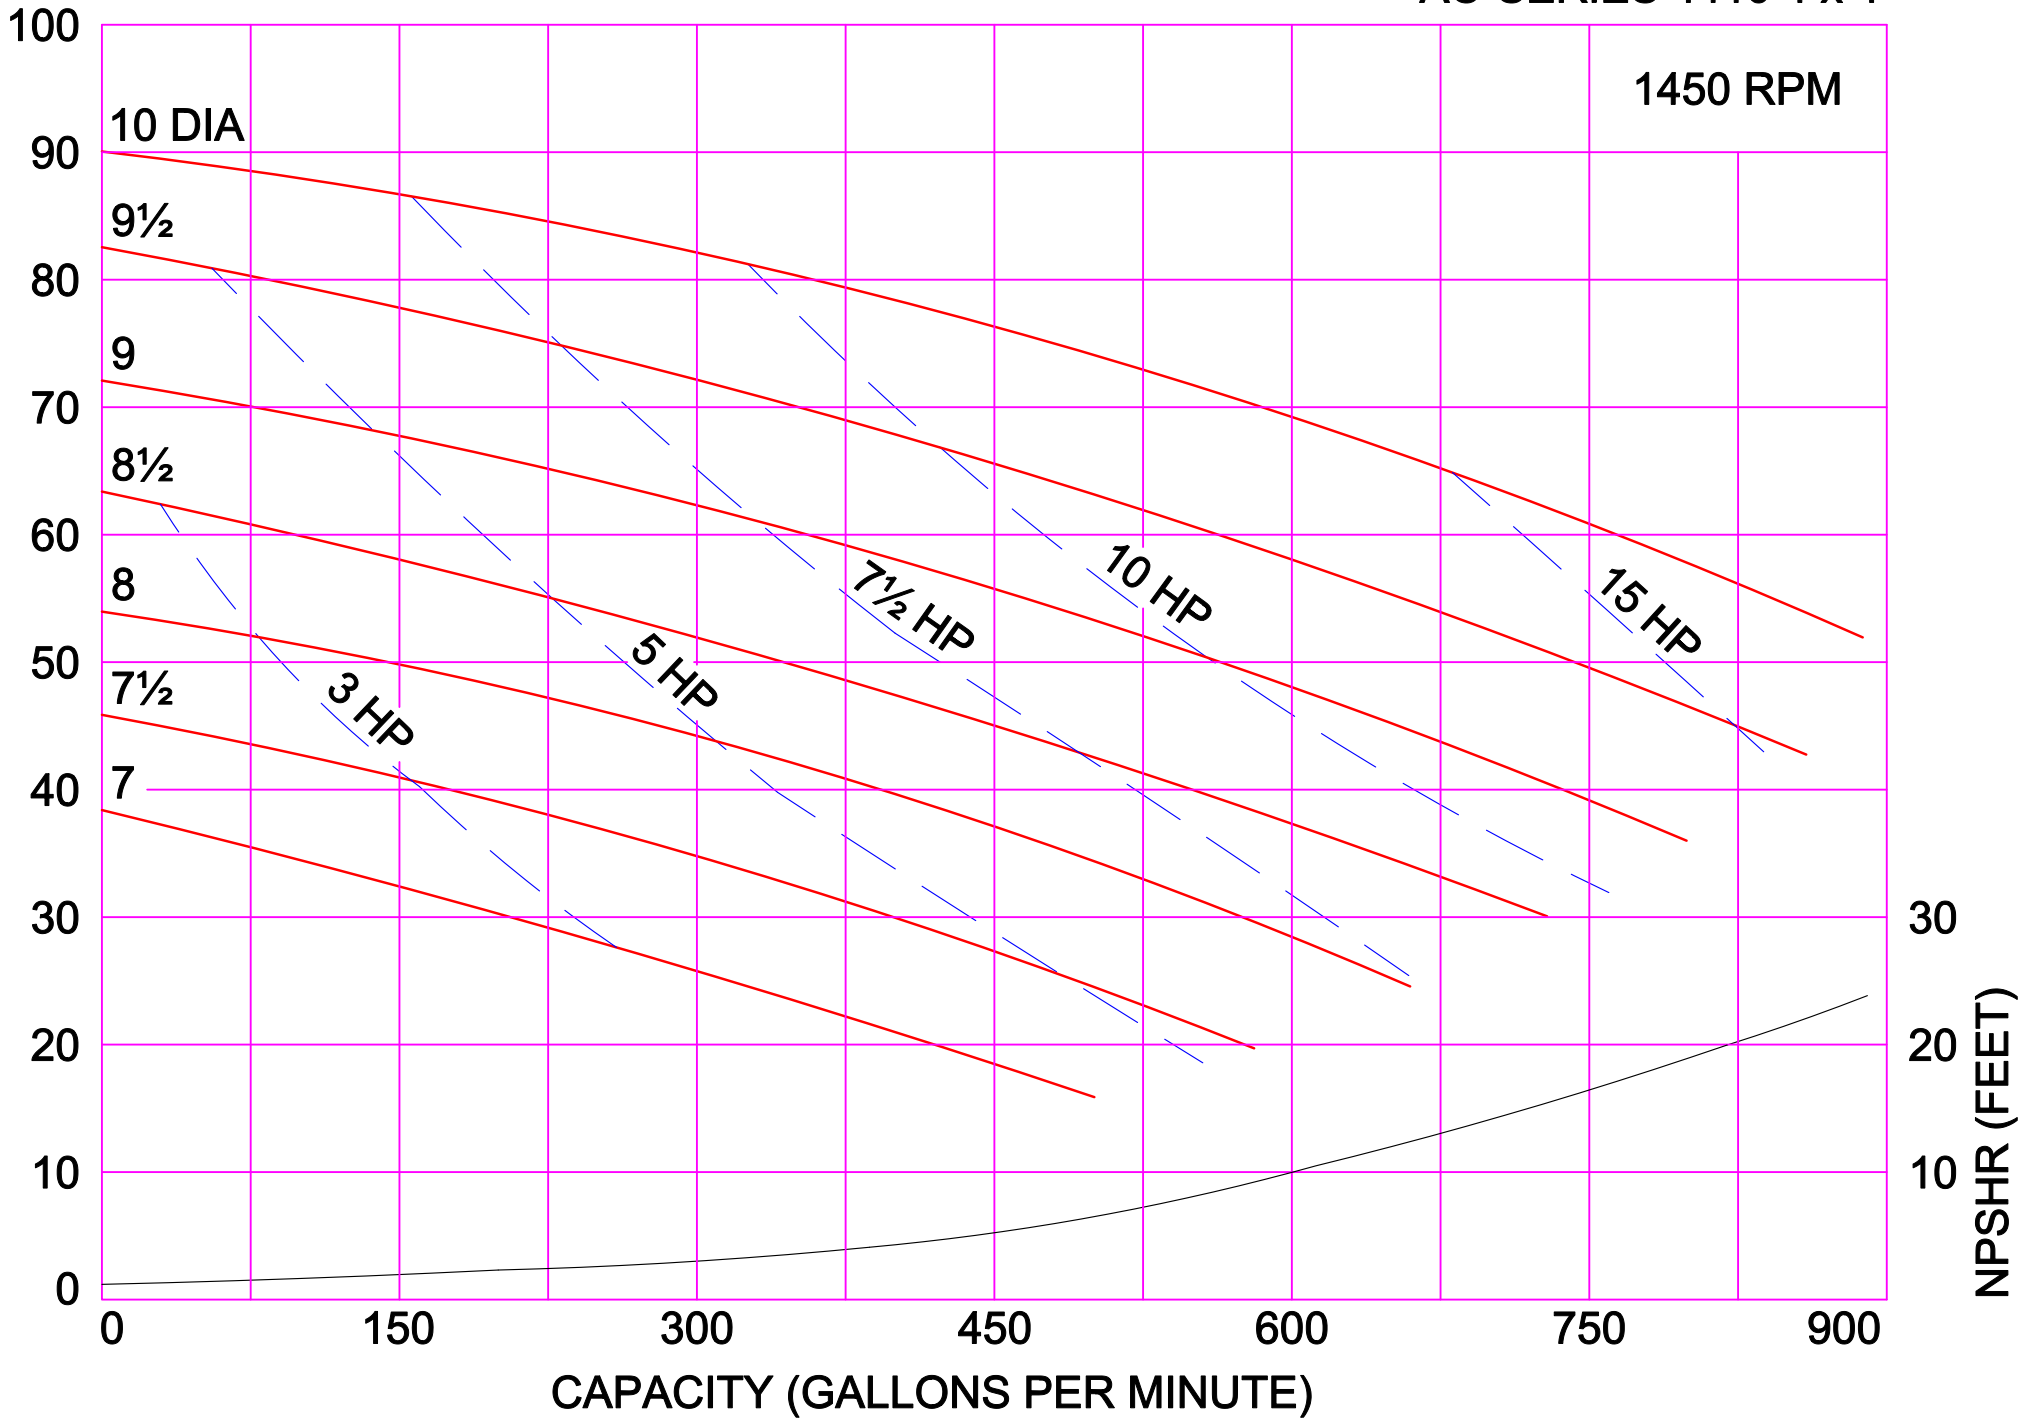

AMPCO PUMPS COMPANY, INC.
AC-SERIES 4410 4 x 4