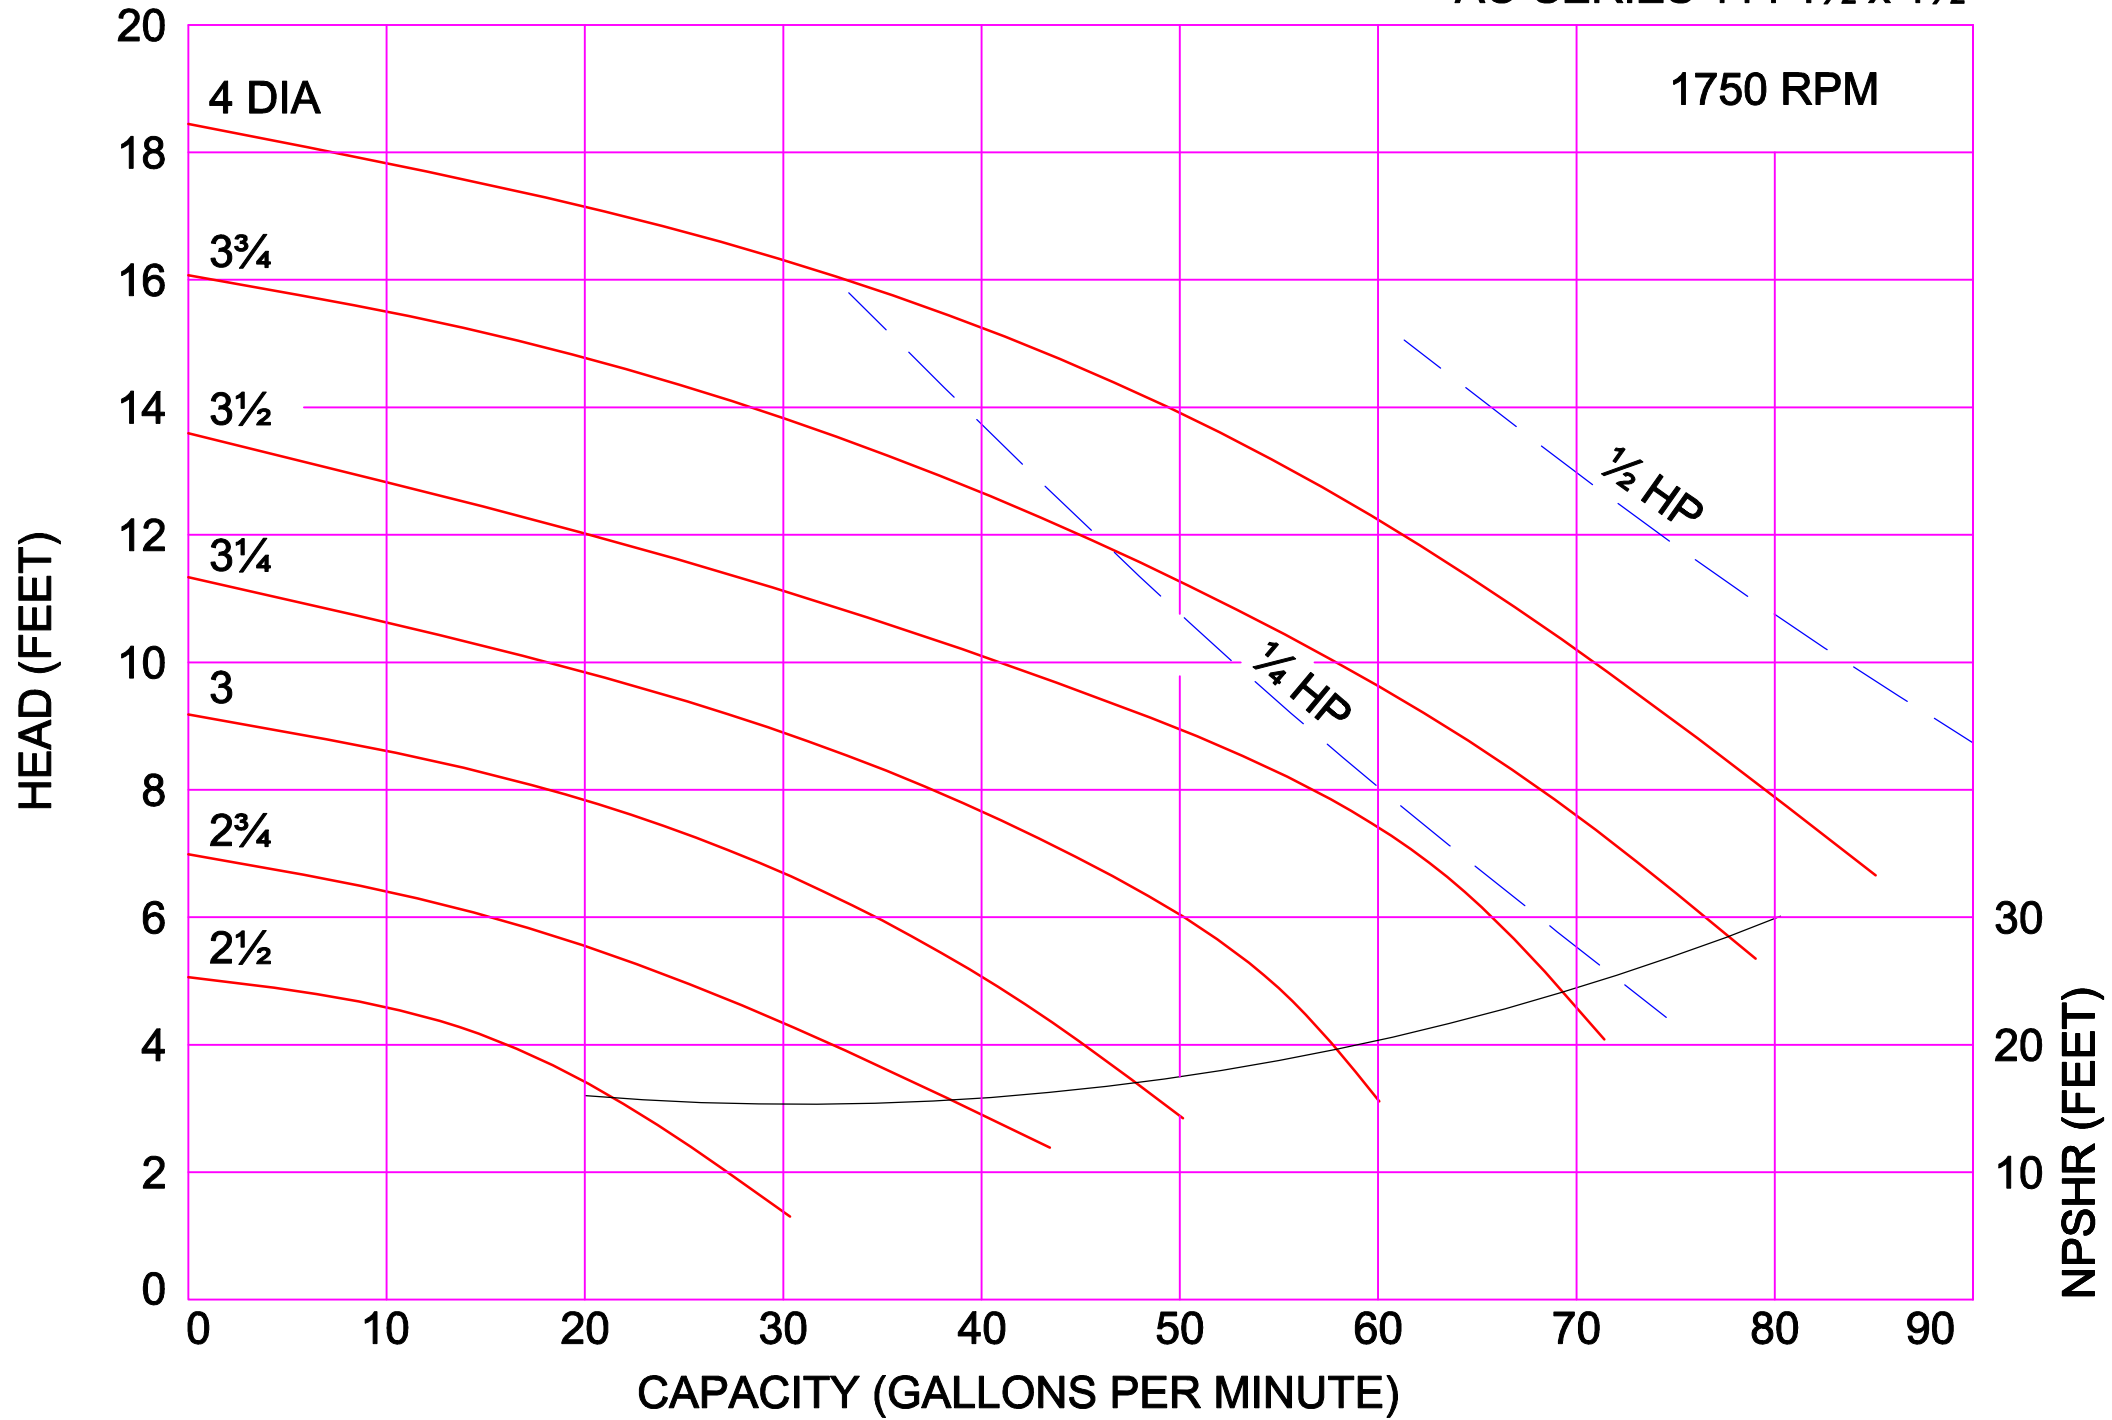

AMPCO PUMPS COMPANY, INC.
AC-SERIES 114 1½ x 1½