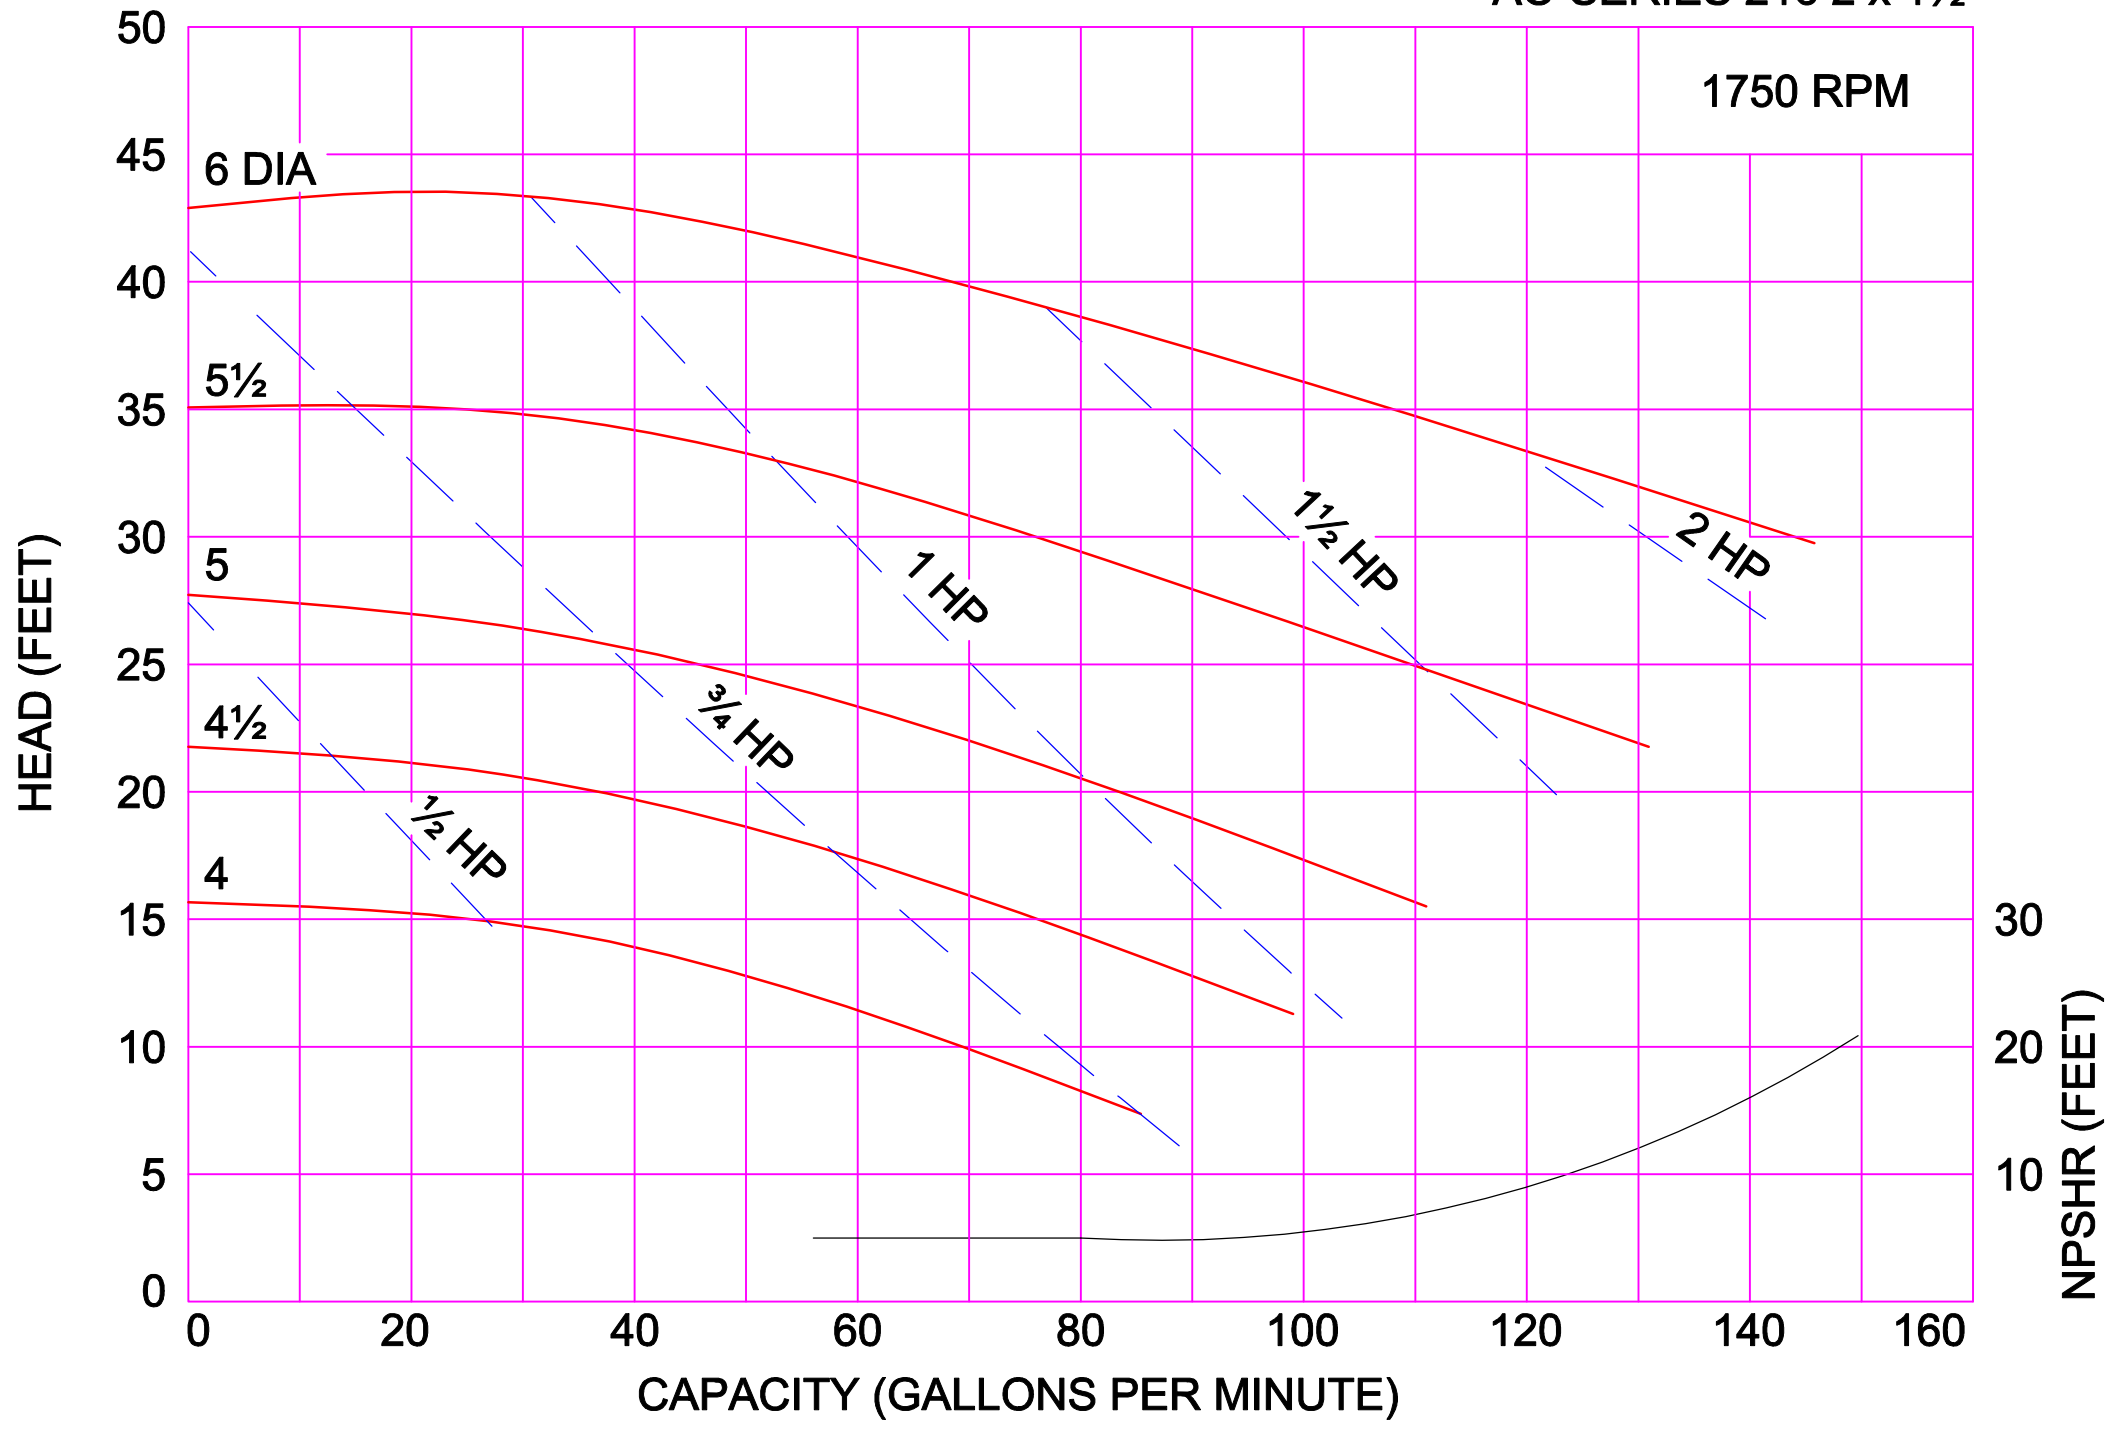

AMPCO PUMPS COMPANY, INC.
AC-SERIES 4410 6 x 4

3500 RPM

AMPCO PUMPS COMPANY, INC.
AC-SERIES 114 1½ x 1½

AMPCO PUMPS COMPANY, INC.
AC-SERIES 114 2 x 1½

AMPCO PUMPS COMPANY, INC.
AC-SERIES 216 2 x 1½

1750 RPM