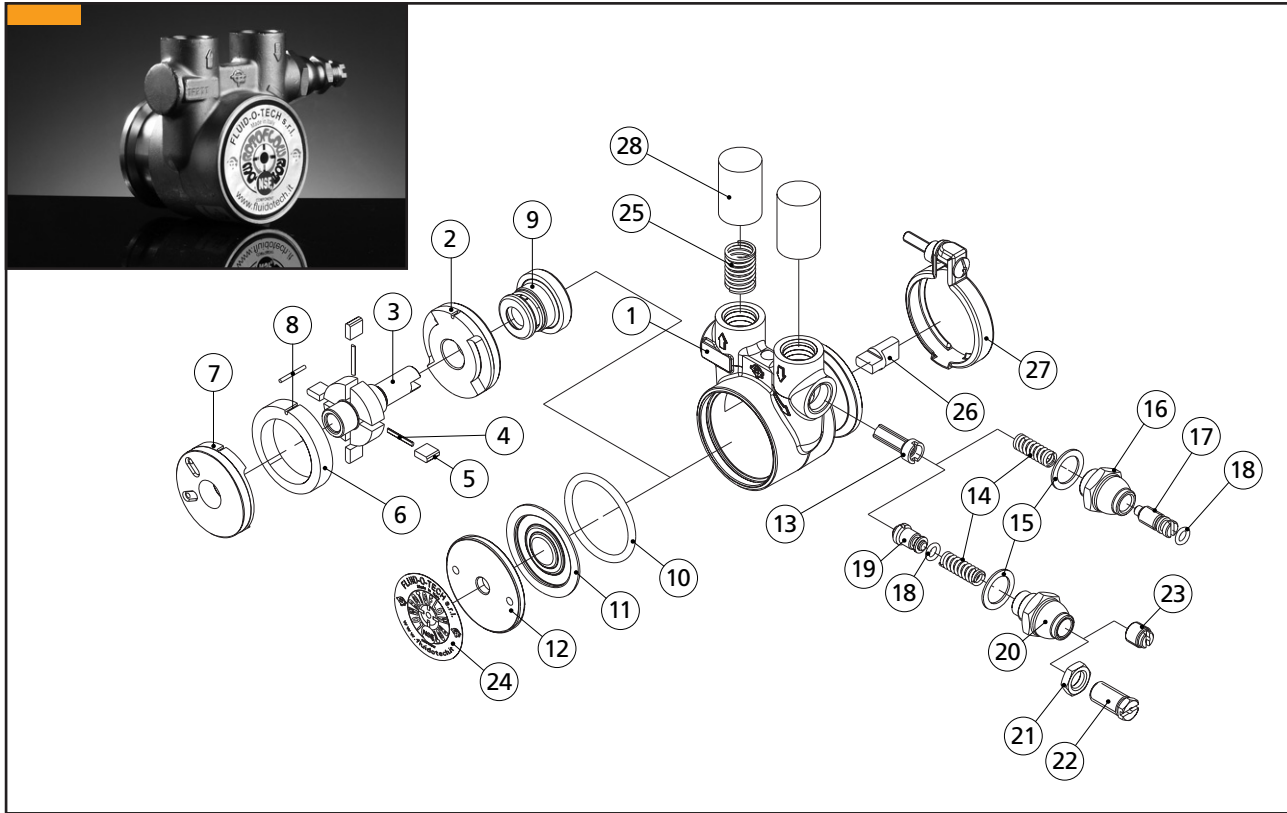

Fluid-o-Tech positive displacement brass rotary vane pumps "Compact" series. Spare parts list

POS.	DESCRIPTION	MATERIAL	CODE	NOTES
1	HOUSING	BRASS	24-01-01	GAS PORTS
			24-01-02	NPT PORTS
2	ROTOR	S.S.	24-02-02	FEMALE TYPE
3	REAR FLANGE	GRAPHITE	22-03-08	
			22164	30-50 l/h
			22461	70 l/h
			22008	100 l/h
4	PIN	S.S.	22085	150 l/h
			22244	200 l/h
			24-04-03	
			24-05-08	30 l/h
5	VANE	GRAPHITE	24-05-09	50 l/h
			24-05-10	70 l/h
			24-05-11	100 l/h
			24-05-12	150 l/h
			24-05-13	200 l/h
6	LINER	GRAPHITE		
7	FRONT FLANGE	GRAPHITE	22-03-06	
8	ALIGNMENT PIN	S.S.	24-07-01	
9	MECHANICAL SEAL	GRAPHITE/NBR	90-40-02	NSF
		GRAPHITE/FPM	90-40-04	
		GRAPHITE/EPDM	90-40-06	

Fluid-o-Tech positive displacement brass rotary vane pumps "Compact" series. Spare parts list

POS.	DESCRIZIONE	MATERIALE	CODICE	NOTE
10	O-RING	NBR	90-23-13	NSF
		FPM	90-23-21	
		EPDM	90-23-14	
11	SHAPED DISK	S.S.	22701	
12	THREADED CAP	ALLUMINIUM	22-08-02	
13	OPEN VALVE	BRASS	22307	
		PLASTIC	22541	
		SOLID VALVE	BRASS	
		PLASTIC	22-16-01	
14	SPRING	S.S.	22505	
15	WASHER	PA 6	22-12-01	
16	BYPASS NUT	BRASS	22-20-01	
17	BYPASS SCREW	BRASS	22-17-03	
18	O-RING	NBR	90-23-16	NSF
		FPM	90-23-20	
		EDM	90-23-24	
19	BYPASS PLUNGER	BRASS	22522	
		PLASTIC	22-18-01	
20	BALANCED BYPASS NUT	BRASS	22-20-02	
21	LOCK NUT	BRASS	22168	
22	BALANCED BYPASS SCREW	BRASS	22-17-02	
23	BALANCED BYPASS SCREW	BRASS	22-17-04	SERIES C----2
24	LABEL		99-01-01	NSF
			99-01-02	
25	SPRING	S.S.	22023	
26	COUPLING	BRASS	24024	
27	ASSEMBLED CLAMP	S.S.	22056	
28	CAP	SPONGE	22044	