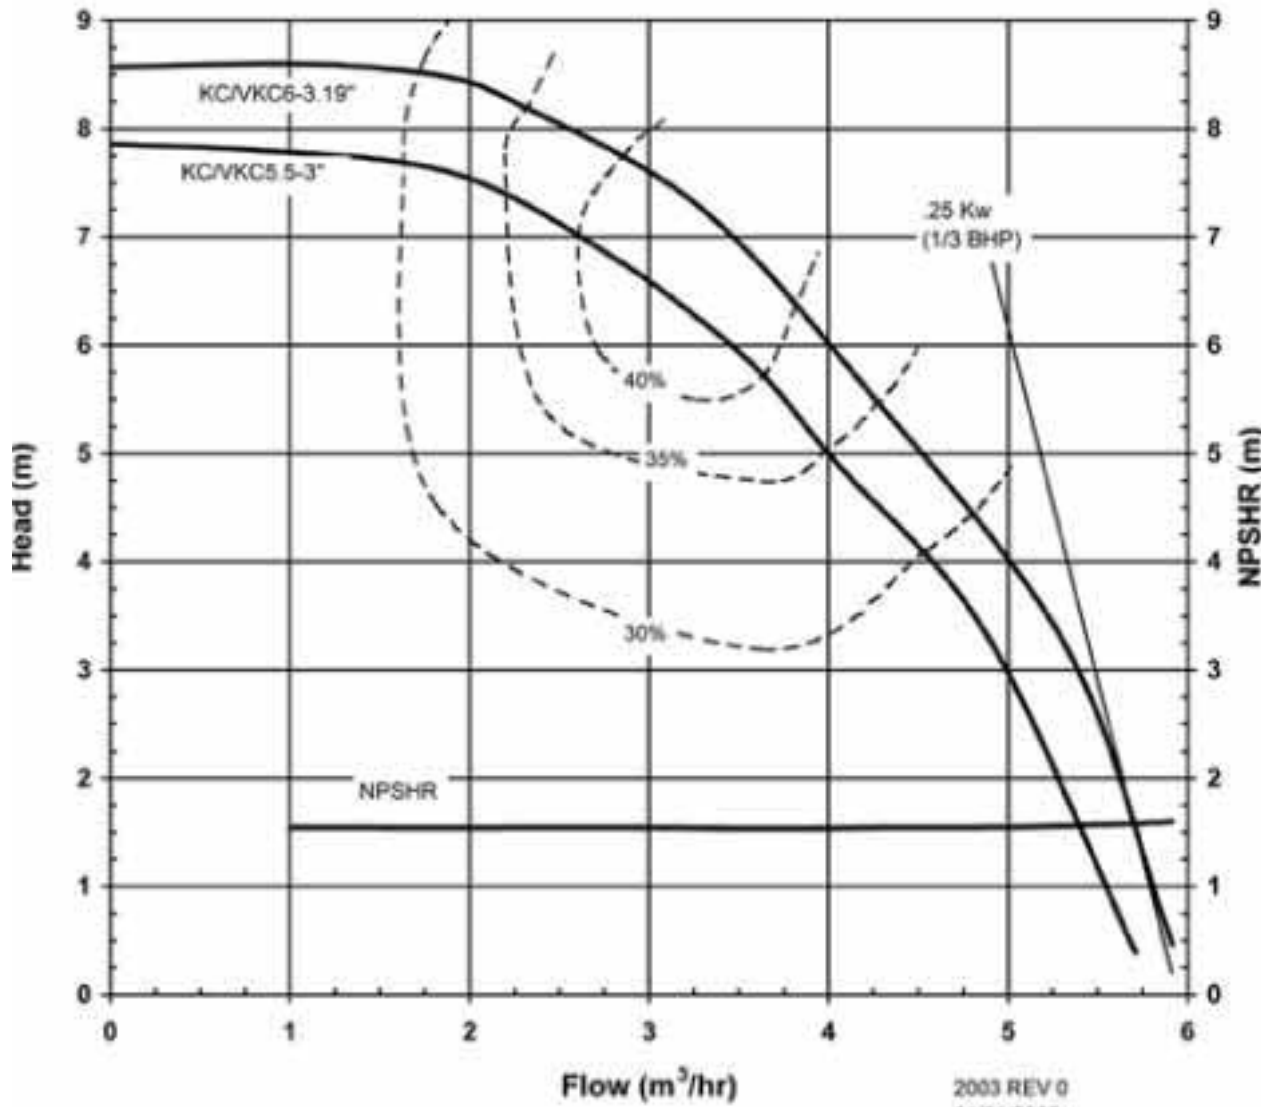

KC/VKC SERIES
MODELS KC/VKC 5.5 & 6
PERFORMANCE CURVE

**MODEL KC5.5/6
VKC5.5/6**
2900 rpm, 50 Hz
Suction: 1" FNPT
Discharge: 3/4" MNPT

2003 REV 0
01/01/2009