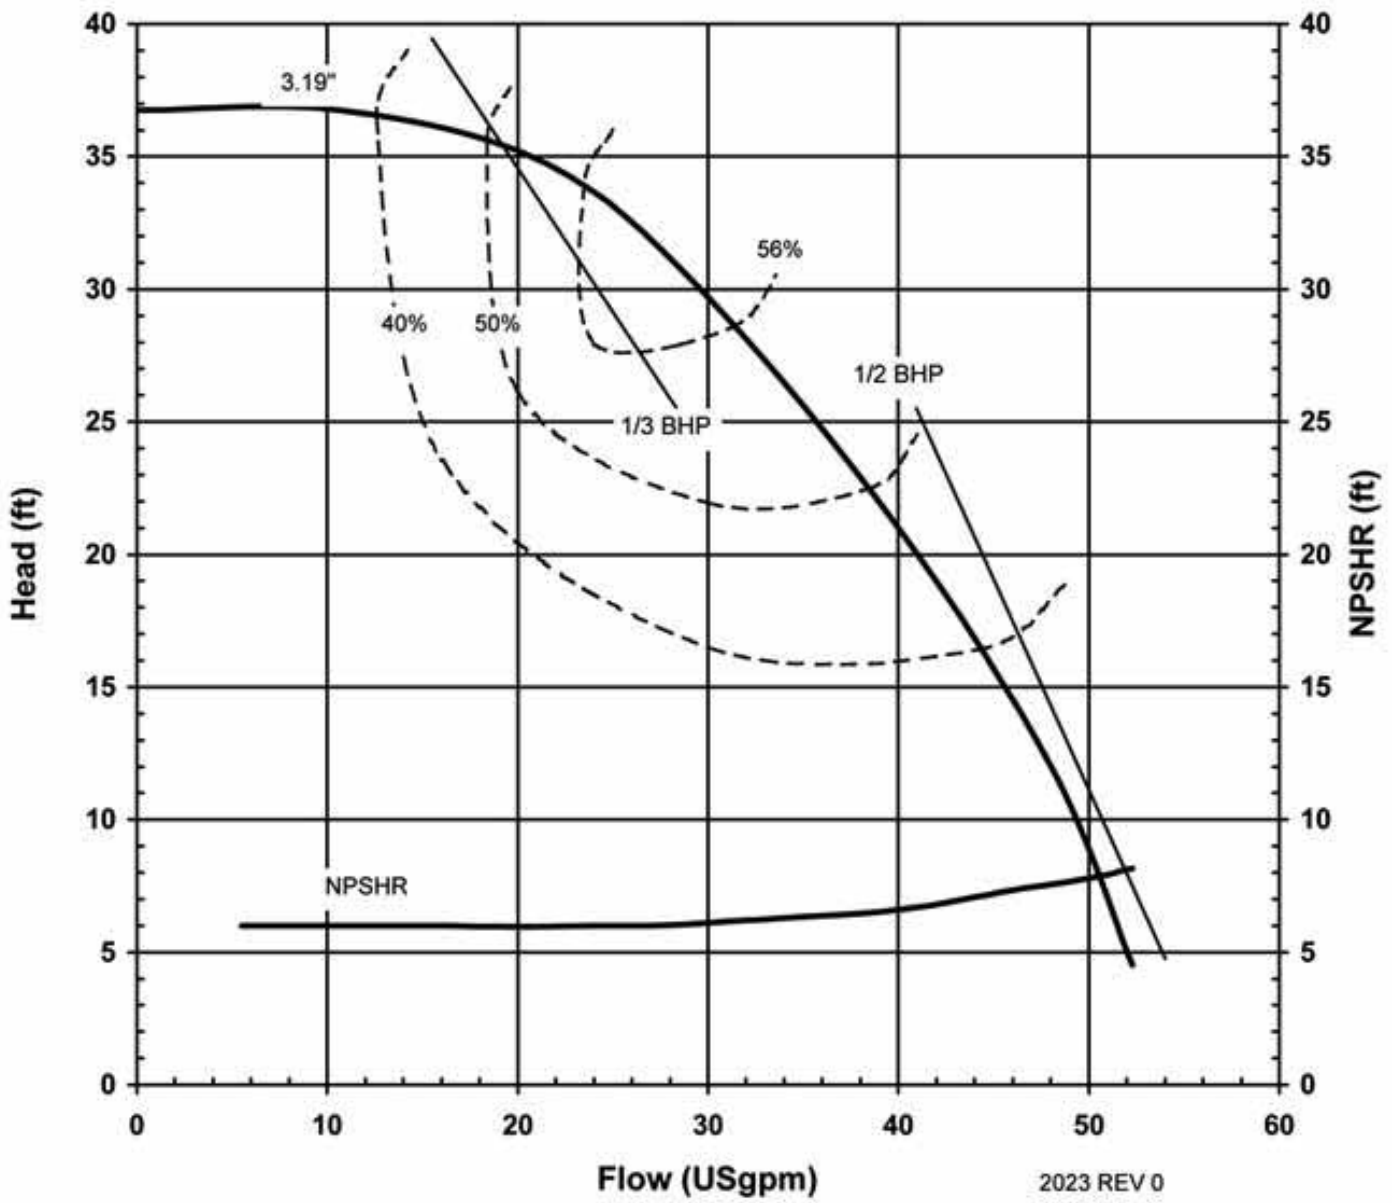

KC/VKC SERIES
MODELS KC/VKC 7
PERFORMANCE CURVE

**MODEL KC7
VKC7**

**3450 rpm, 60 Hz
Suction: 1 1/2" FNPT
Discharge: 1" MNPT**

2023 REV 0
01/01/2009