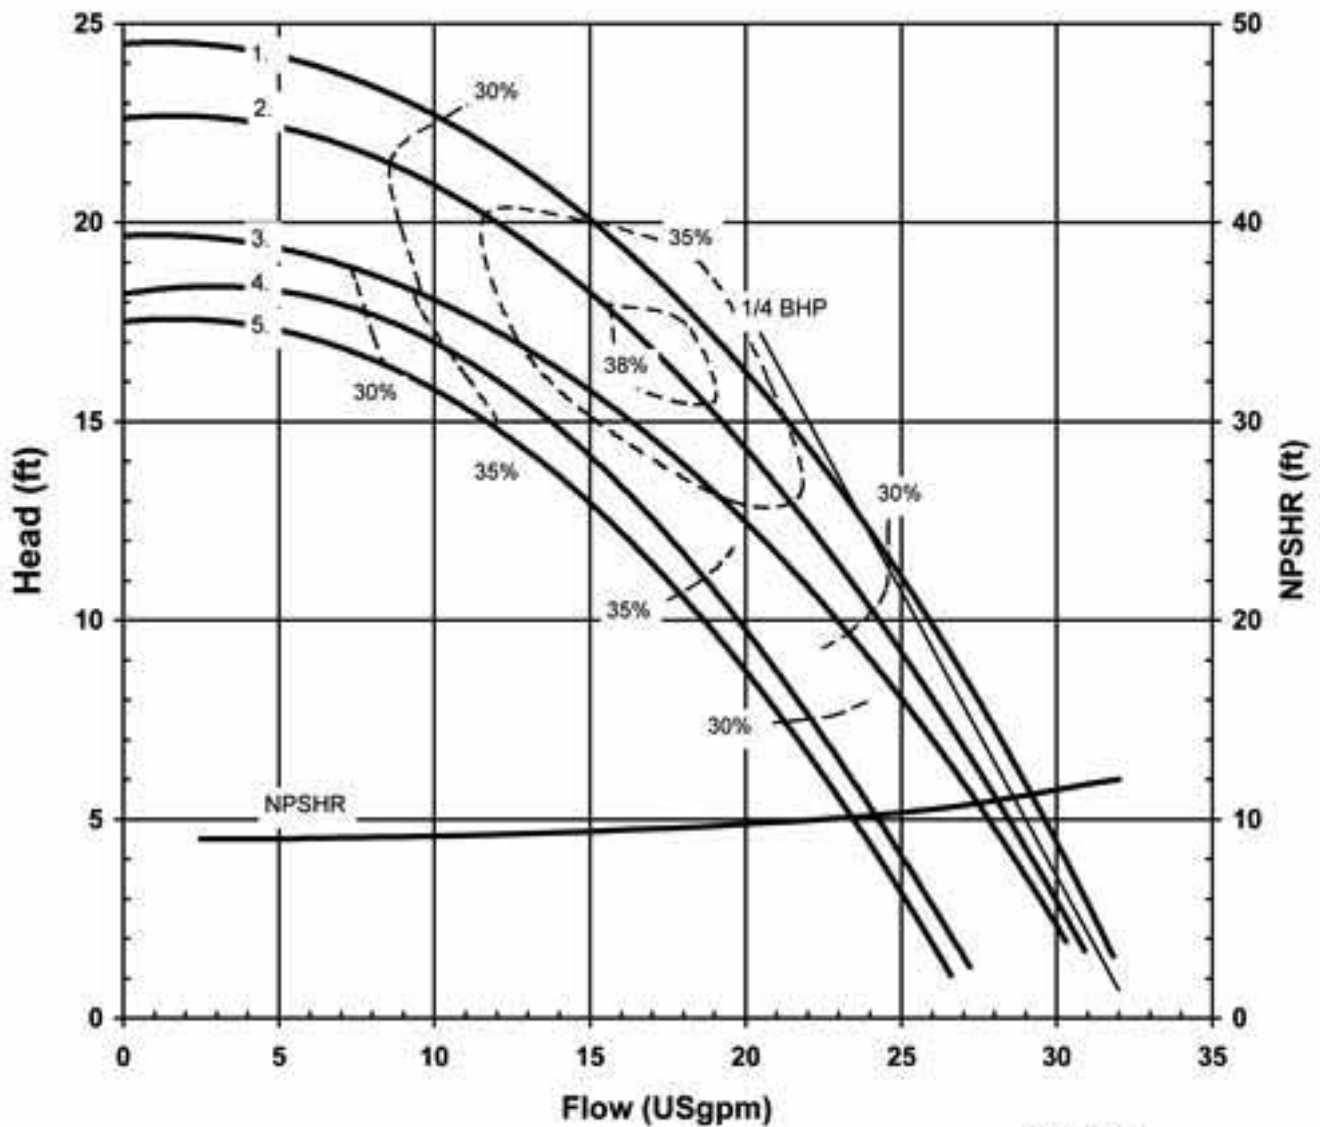

2027 REV 1
01/01/2009

KC SERIES
MULTI-STAGE MODELS
PERFORMANCE CURVE

MODEL MSKC/MSVKC

1725 rpm, 60 Hz

Suction: 1 1/2" FNPT

Discharge: 1" MNPT

- 1. MSKC - 3.88"-3.88"
- 2. MSKC - 3.5"-3.88"
- 3. MSKC - 3.5"-3.5"
- 4. MSKC - 3.19"-3.5"
- 5. MSKC - 3.0"-3.5"