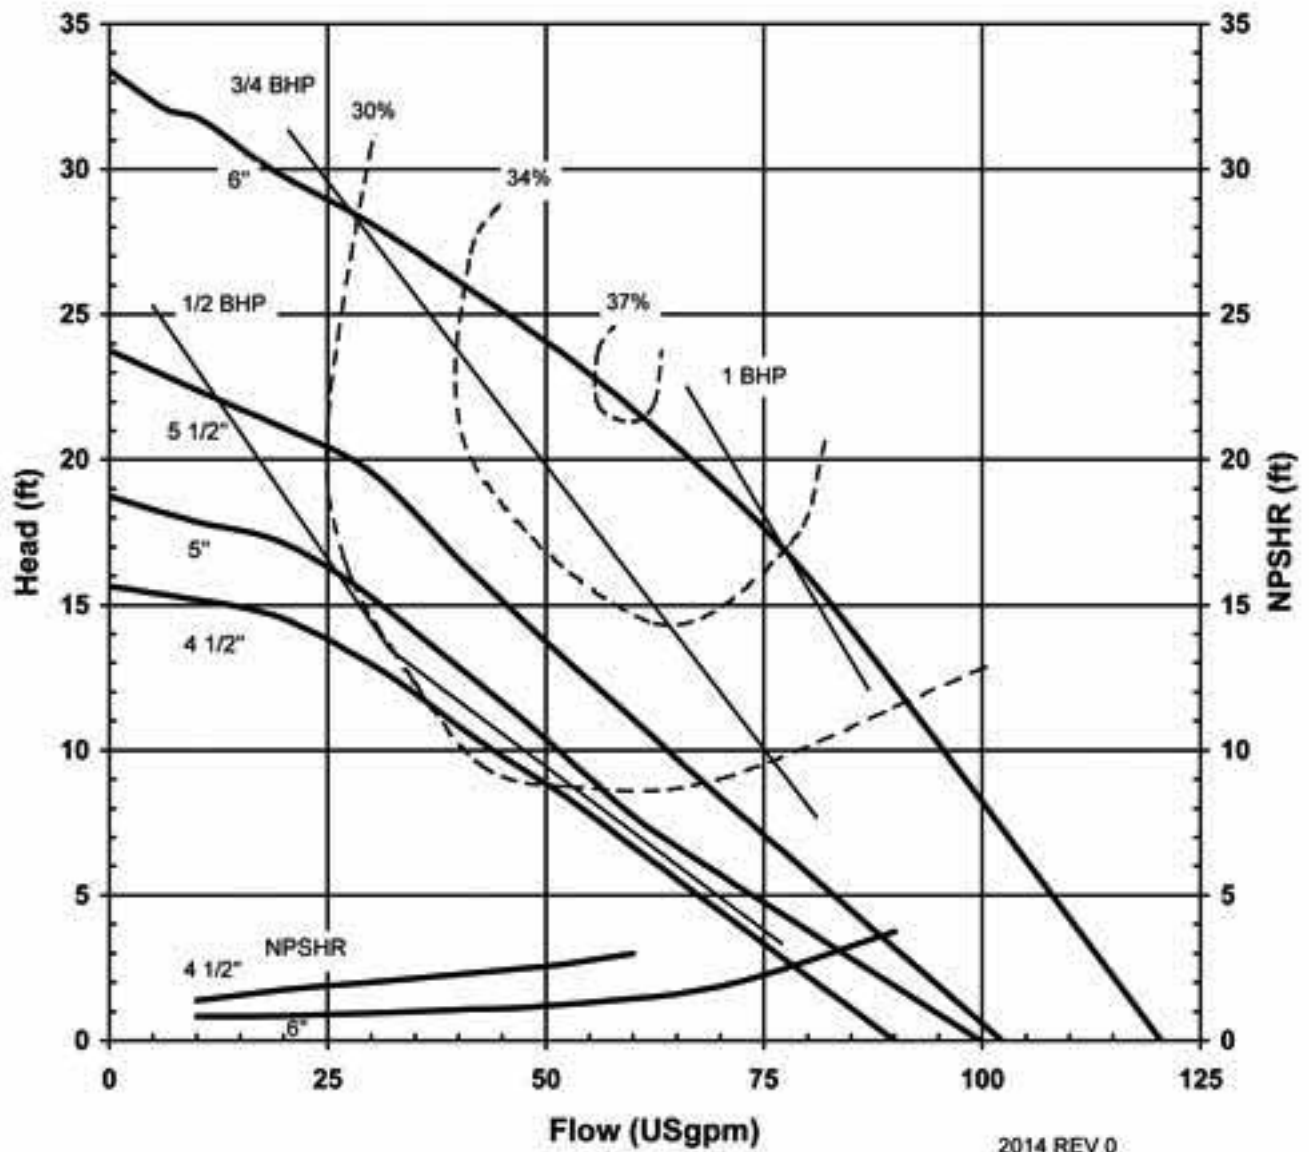

MODEL KC22/32

1725 rpm, 60 Hz
Suction: 2" FNPT/3" FLANGE
Discharge: 2" MNPT/2" FLANGE
OPEN IMPELLER

2014 REV 0
12/08/00