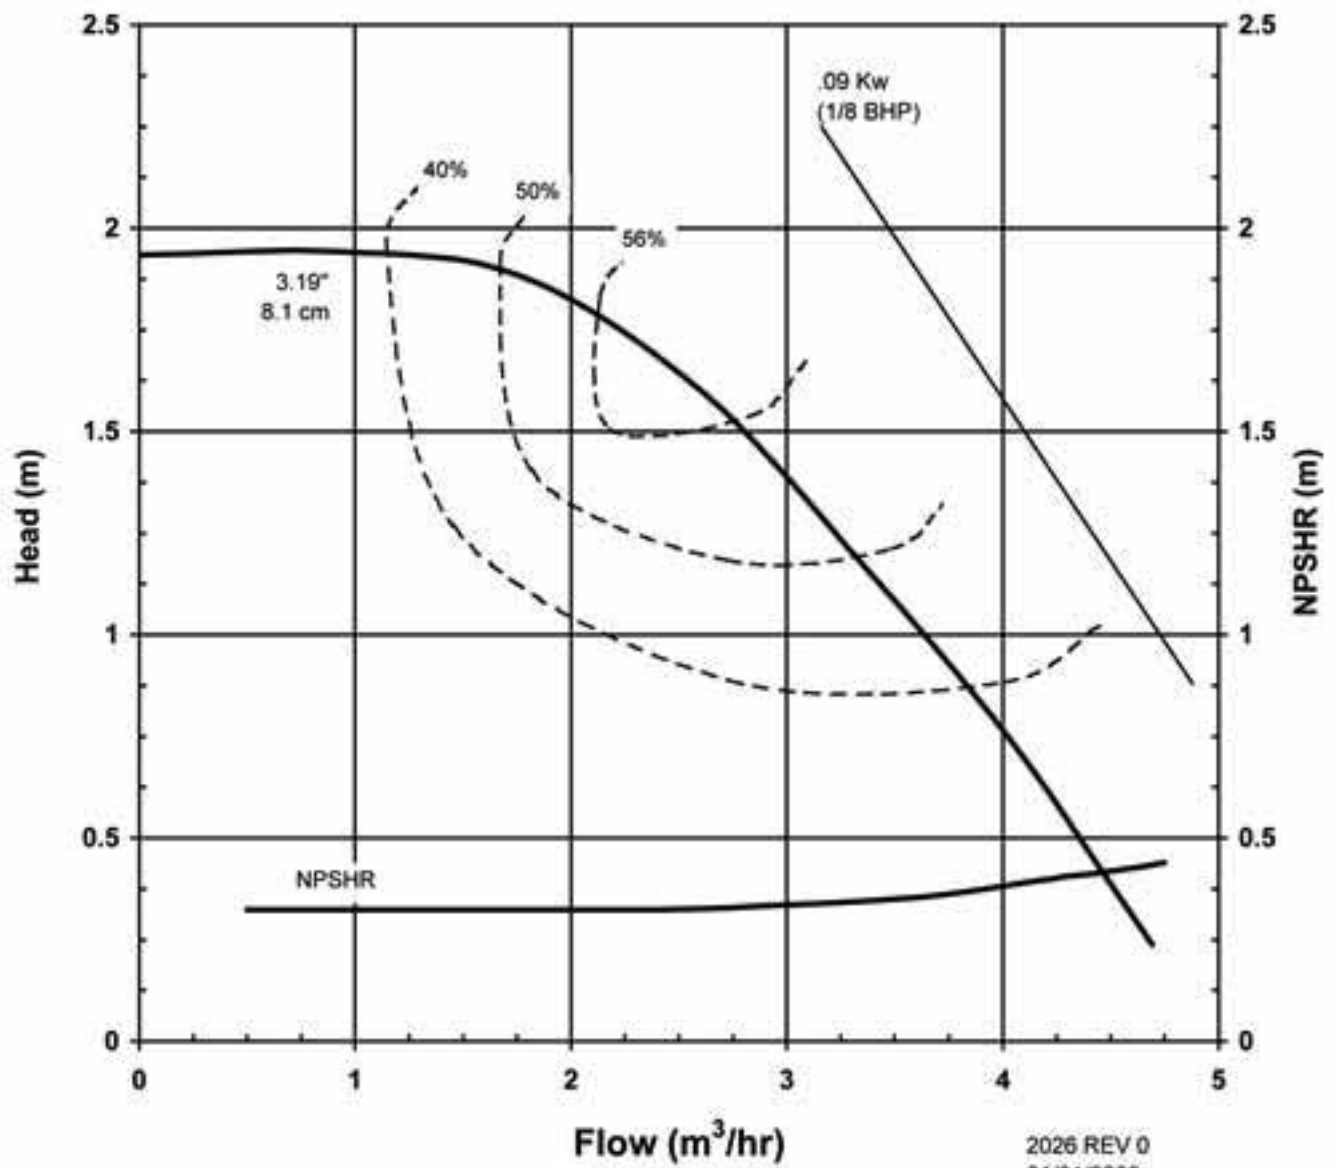

KC/VKC SERIES
MODELS KC/VKC 7
PERFORMANCE CURVE

**MODEL KC7
VKC7**
1450 rpm, 50 Hz
Suction: 1 1/2" FNPT
Discharge: 1" MNPT