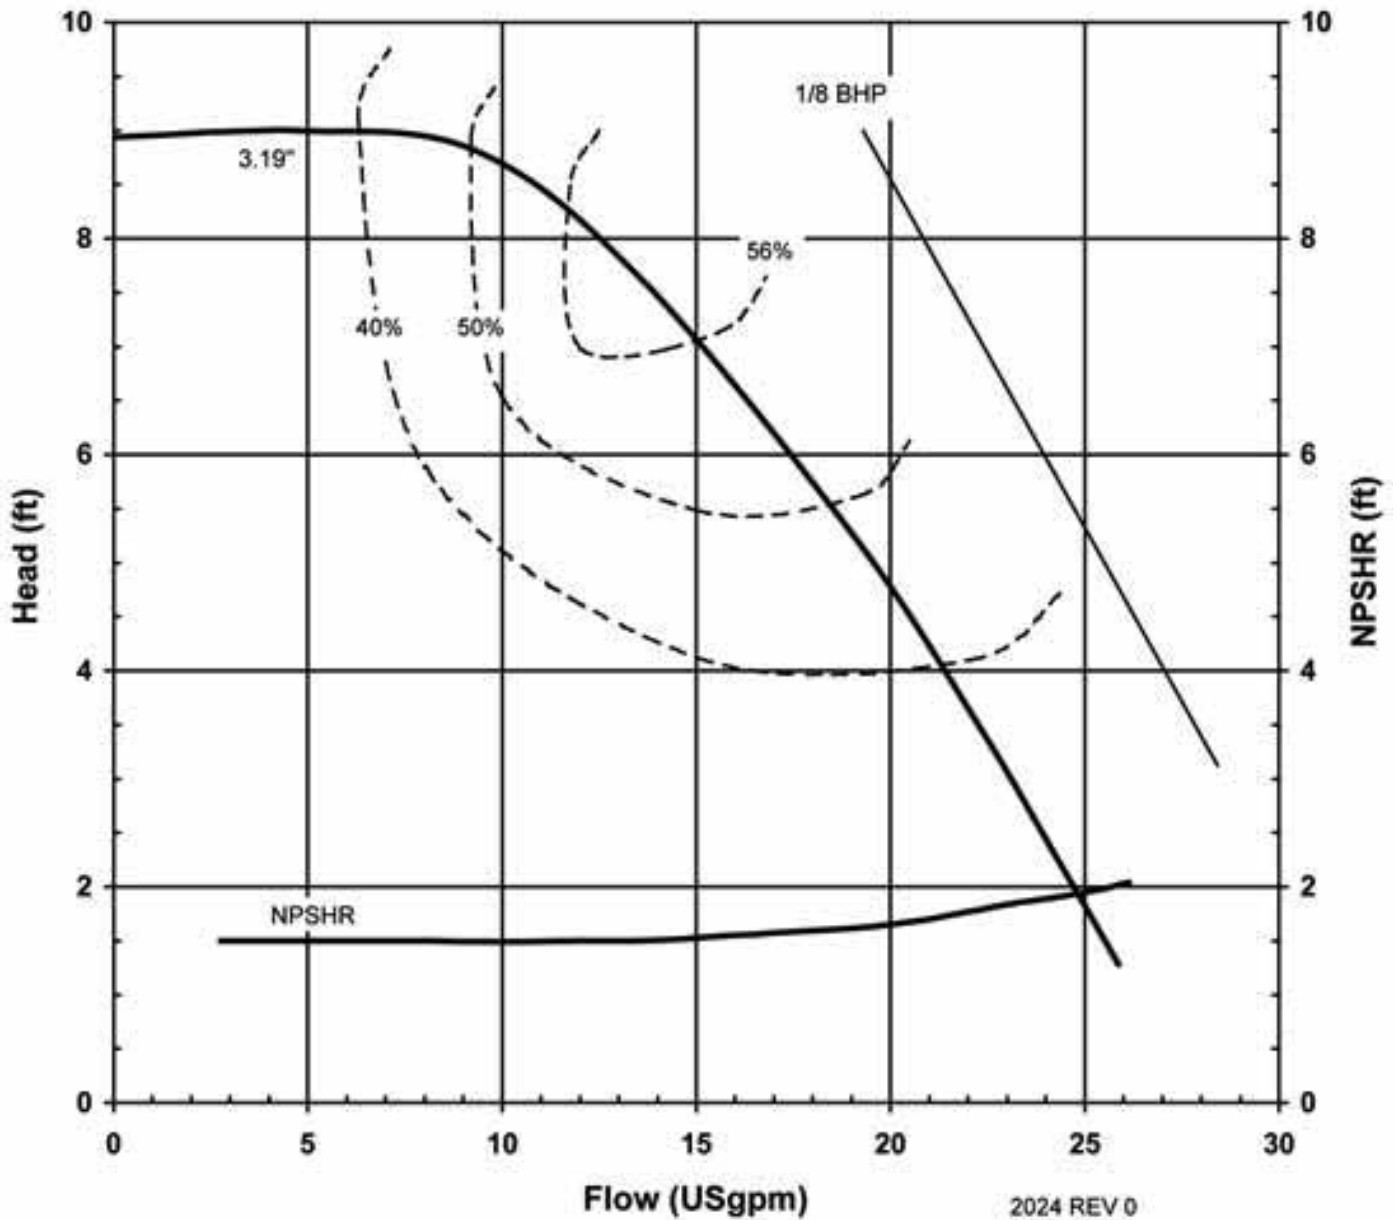

KC/VKC SERIES
MODELS KC/VKC 7
PERFORMANCE CURVE

**MODEL KC7
VKC7**

**3450 rpm, 60 Hz
Suction: 1 1/2" FNPT
Discharge: 1" MNPT**

2023 REV 0
01/01/2009

KC/VKC SERIES
MODELS KC/VKC 7
PERFORMANCE CURVE

**MODEL KC7
VKC7**
1725 rpm, 60 Hz
Suction: 1 1/2" FNPT
Discharge: 1" MNPT