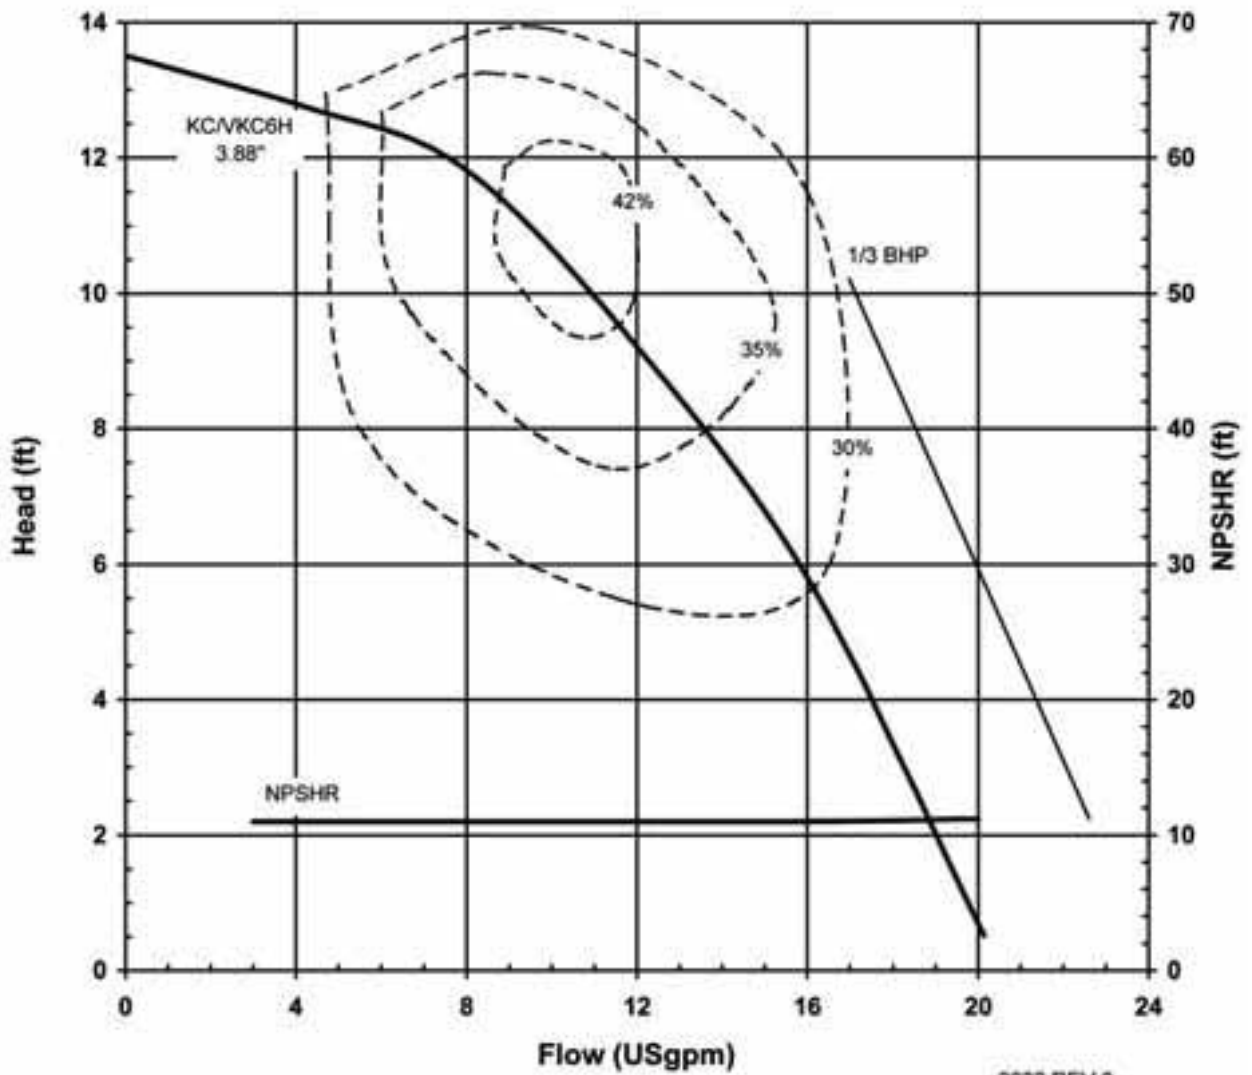

KC/VKC SERIES
MODELS KC/VKC 6H
PERFORMANCE CURVE

MODEL KC6H
VKC6H

1725 rpm, 60 Hz
Suction: 1" FNPT
Discharge: 3/4" MNPT

2032 REV 0
01/01/2009