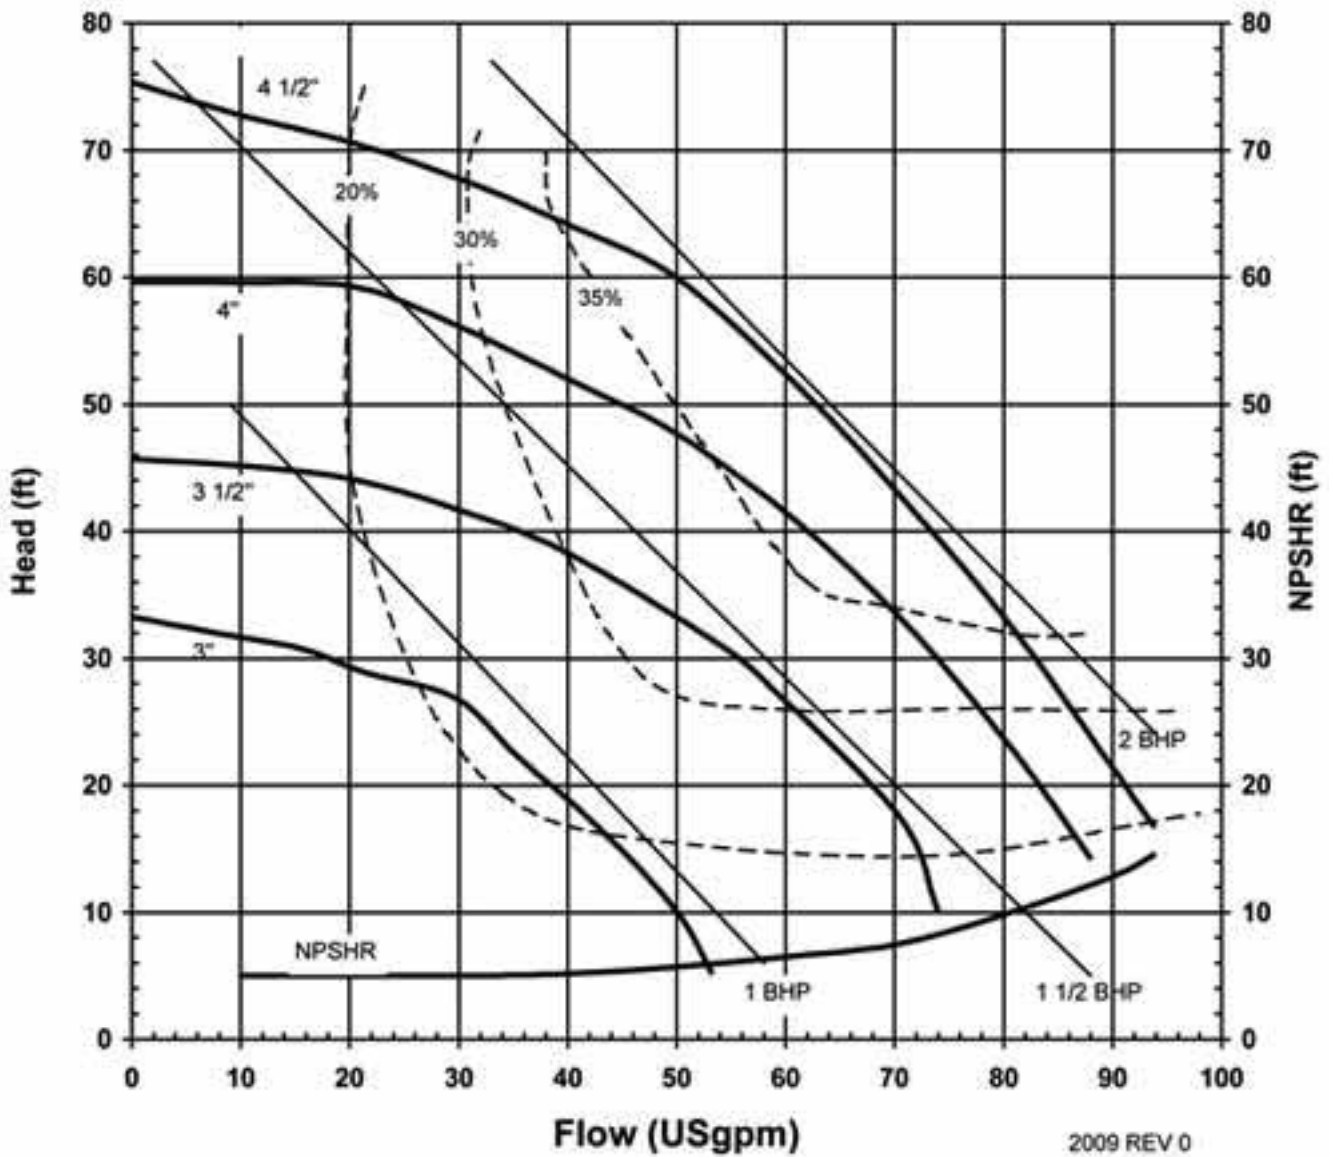

KC SERIES
MODEL KC11
PERFORMANCE CURVE

MODEL KC11
3450 rpm, 60 Hz
Suction: 1 1/2" FNPT
Discharge: 1 1/4" MNPT

2009 REV 0
01/01/2009