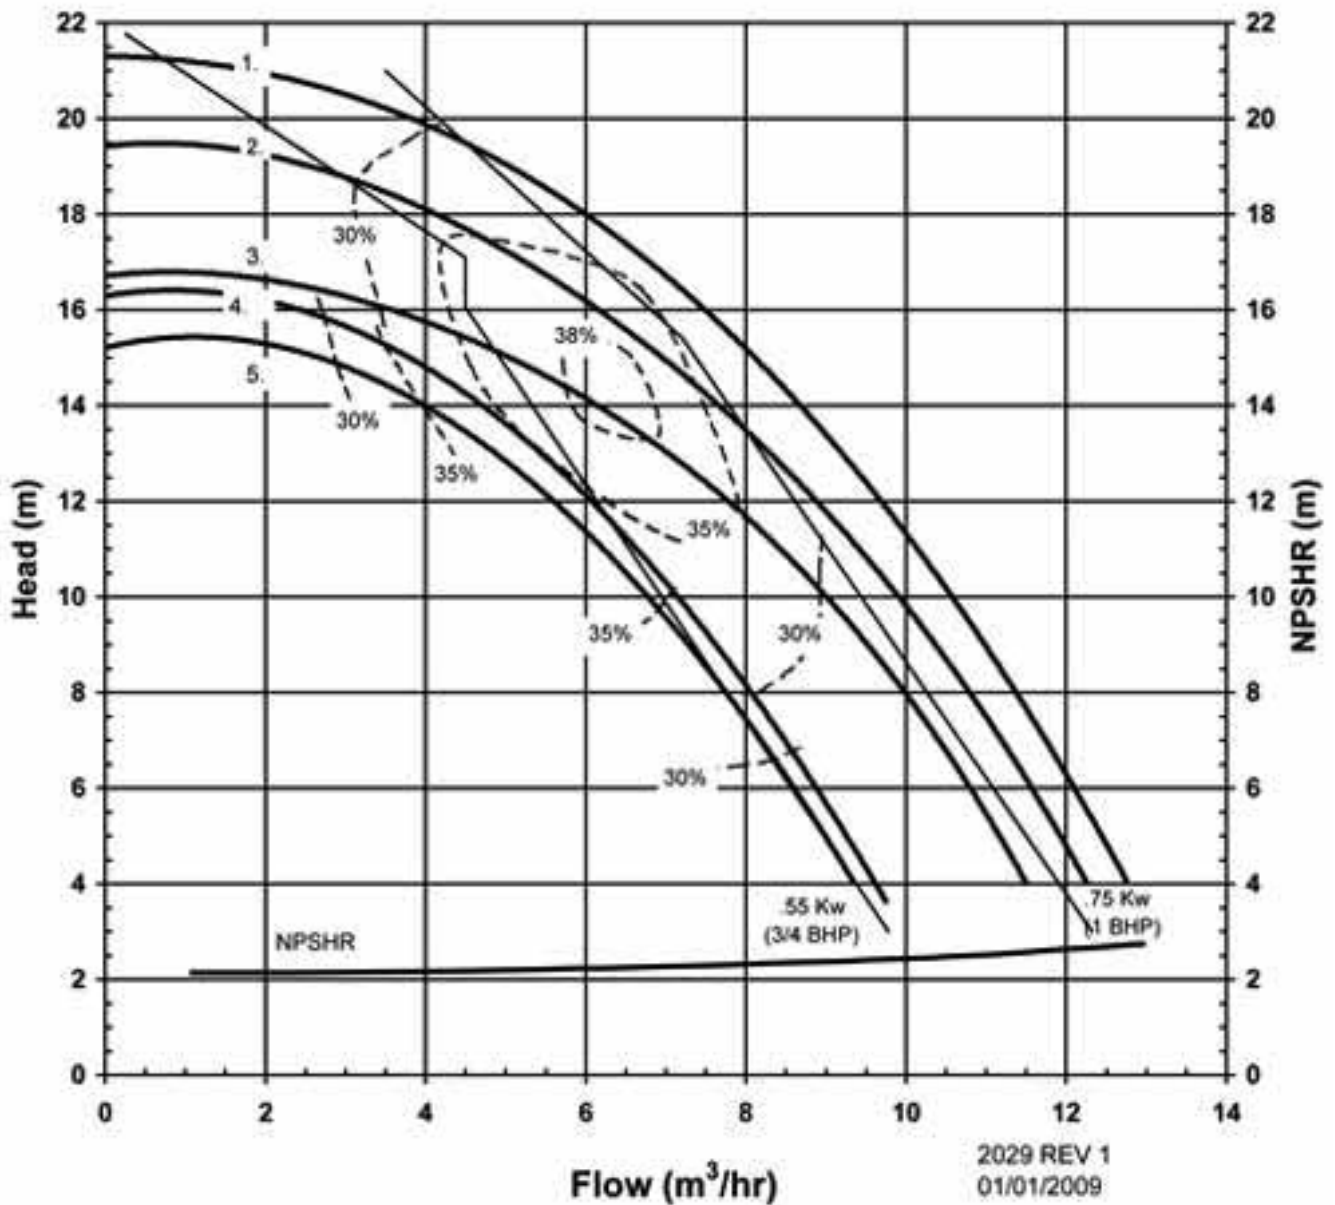

2027 REV 1
01/01/2009

KC SERIES
MULTI-STAGE MODELS
PERFORMANCE CURVE

MODEL MSKC/MSVKC

1725 rpm, 60 Hz

Suction: 1 1/2" FNPT

Discharge: 1" MNPT

- 1. MSKC - 3.88"-3.88"
- 2. MSKC - 3.5"-3.88"
- 3. MSKC - 3.5"-3.5"
- 4. MSKC - 3.19"-3.5"
- 5. MSKC - 3.0"-3.5"

2028 REV 1
101/01/2009

KC SERIES
MULTI-STAGE MODELS
PERFORMANCE CURVE

MODEL MSKC/MSVKC
2900 rpm, 50 Hz
Suction: 1 1/2" FNPT
Discharge: 1" MNPT

- 1. MSKC - 9.86cm -9.86cm
- 2. MSKC - 8.89cm-9.86cm
- 3. MSKC - 8.89cm-8.89cm
- 4. MSKC - 8.10cm-8.89cm
- 5. MSKC - 7.62cm-8.89cm