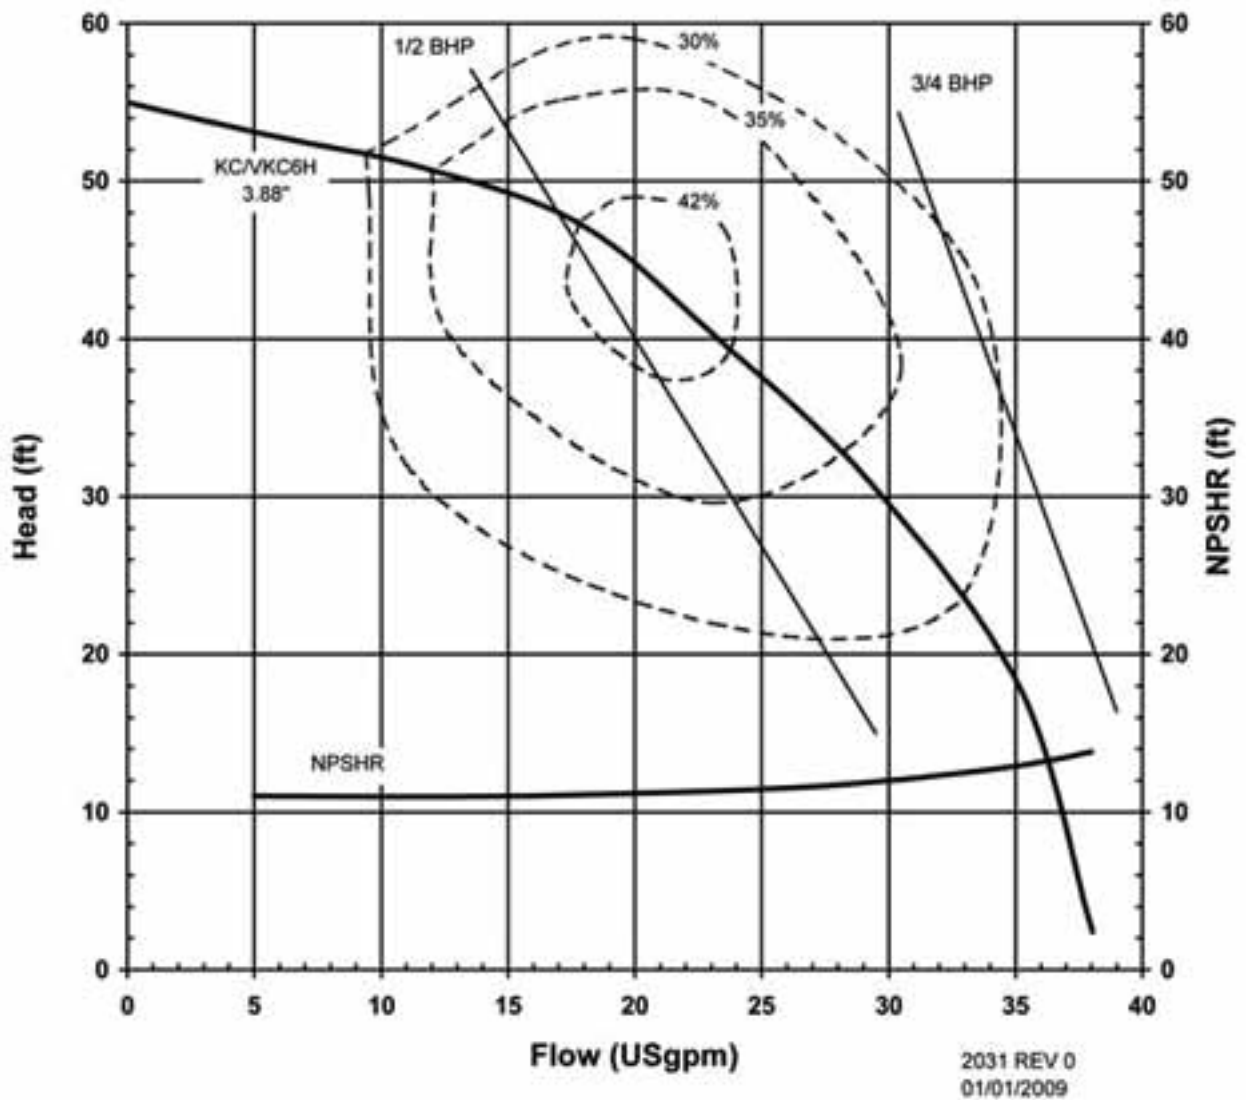

2003 REV 0
01/01/2009

KC/VKC SERIES
MODEL KC/VKCS 5.5 & 6
PERFORMANCE CURVE

MODEL KC5.5/6
VKC5.5/6
1450 rpm, 50 Hz
Suction: 1" FNPT
Discharge: 3/4" MNPT

KC/VKC SERIES
MODELS KC/VKC 6H
PERFORMANCE CURVE

**MODEL KC6H
VKC6H**
3450 rpm, 60 Hz
Suction: 1" FNPT
Discharge: 3/4" MNPT