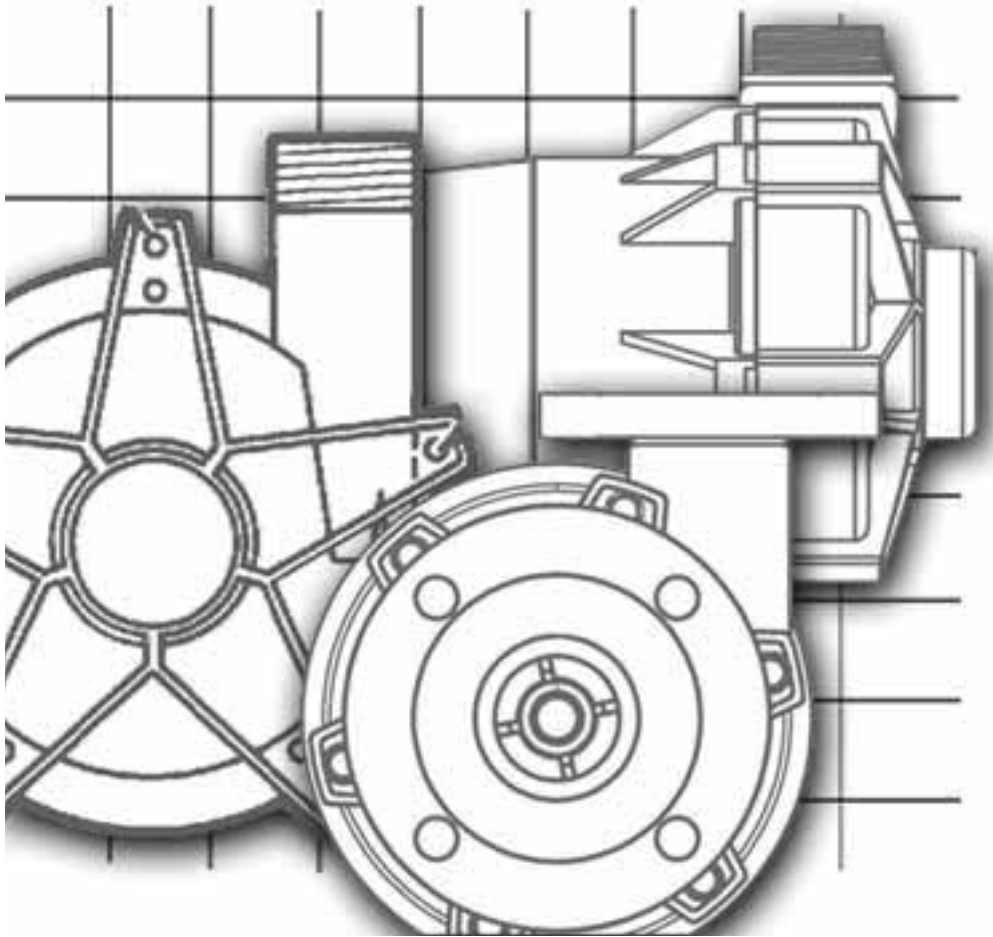

KC & VKC SERIES CURVEBOOK

Catalog ID #FT01-833E
Rev. 5, 1-27-09

FINISH THOMPSON INC.

921 Greengarden Road • Erie, PA 16501-1591 U.S.A.
Ph 814-455-4478 • Fax 814-455-8518

Email fti@finishthompson.com • www.finishthompson.com