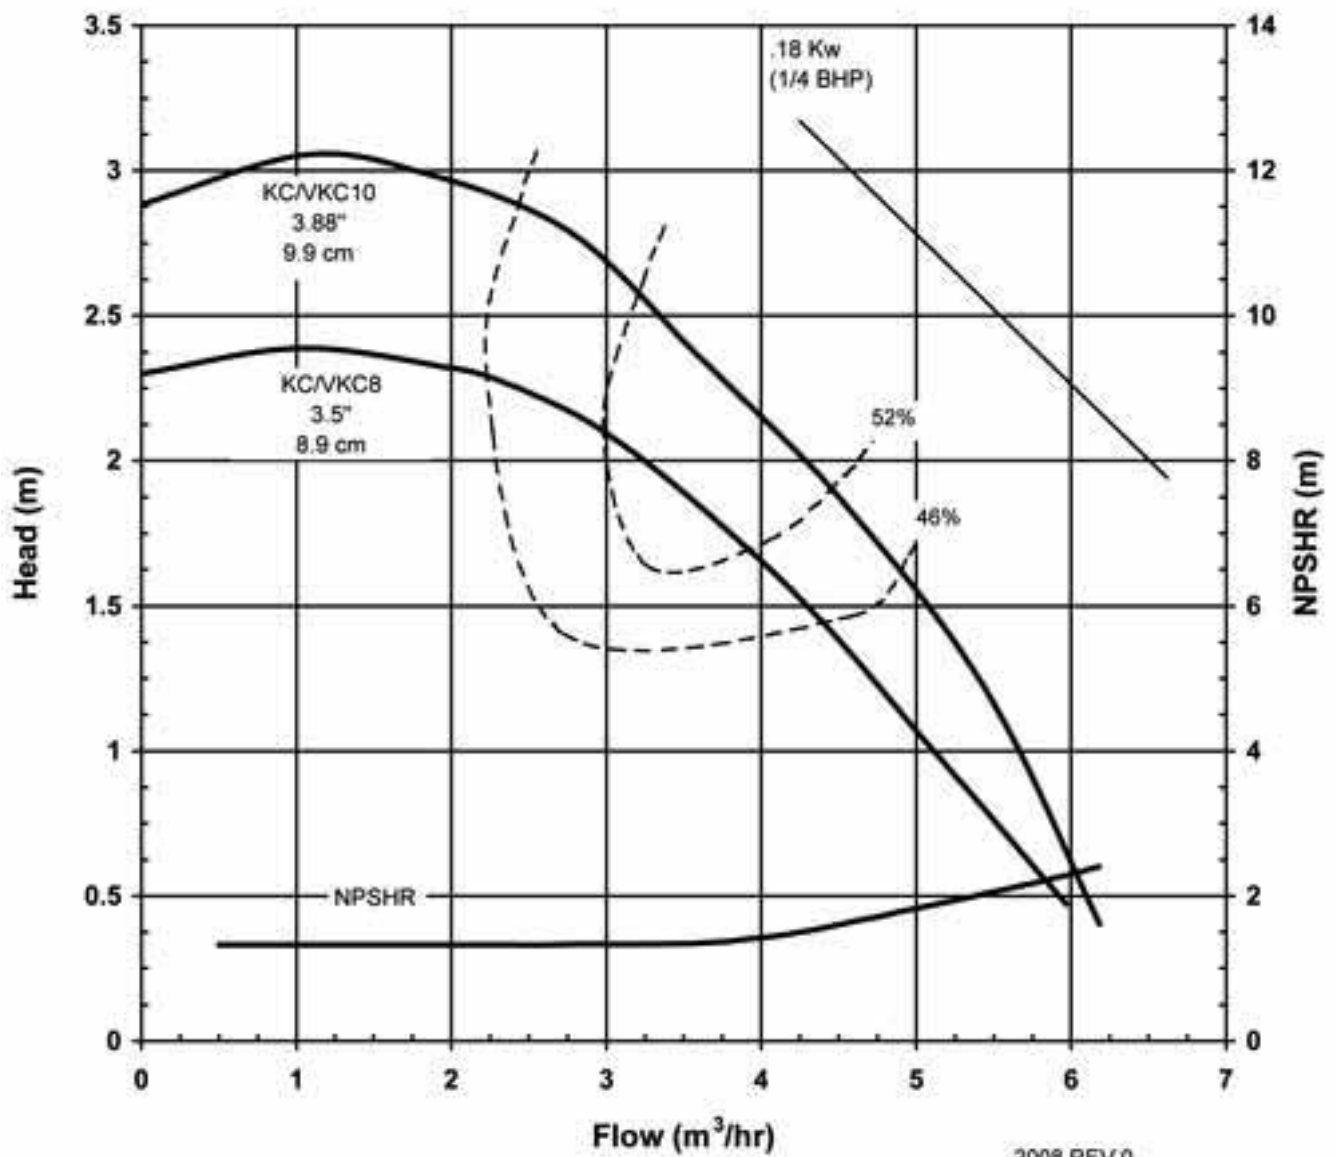

MODEL KC8/10
VKC8/10
2900 rpm, 50 Hz
Suction: 1 1/2" FNPT
Discharge: 1" MNPT

2007 REV 0
101/01/2009

KC/VKC SERIES
MODELS KC/VKC 8 & 10
PERFORMANCE CURVE

**MODEL KC8/10
VKC8/10**
1450 rpm, 50 Hz
Suction: 1 1/2" FNPT
Discharge: 1" MNPT