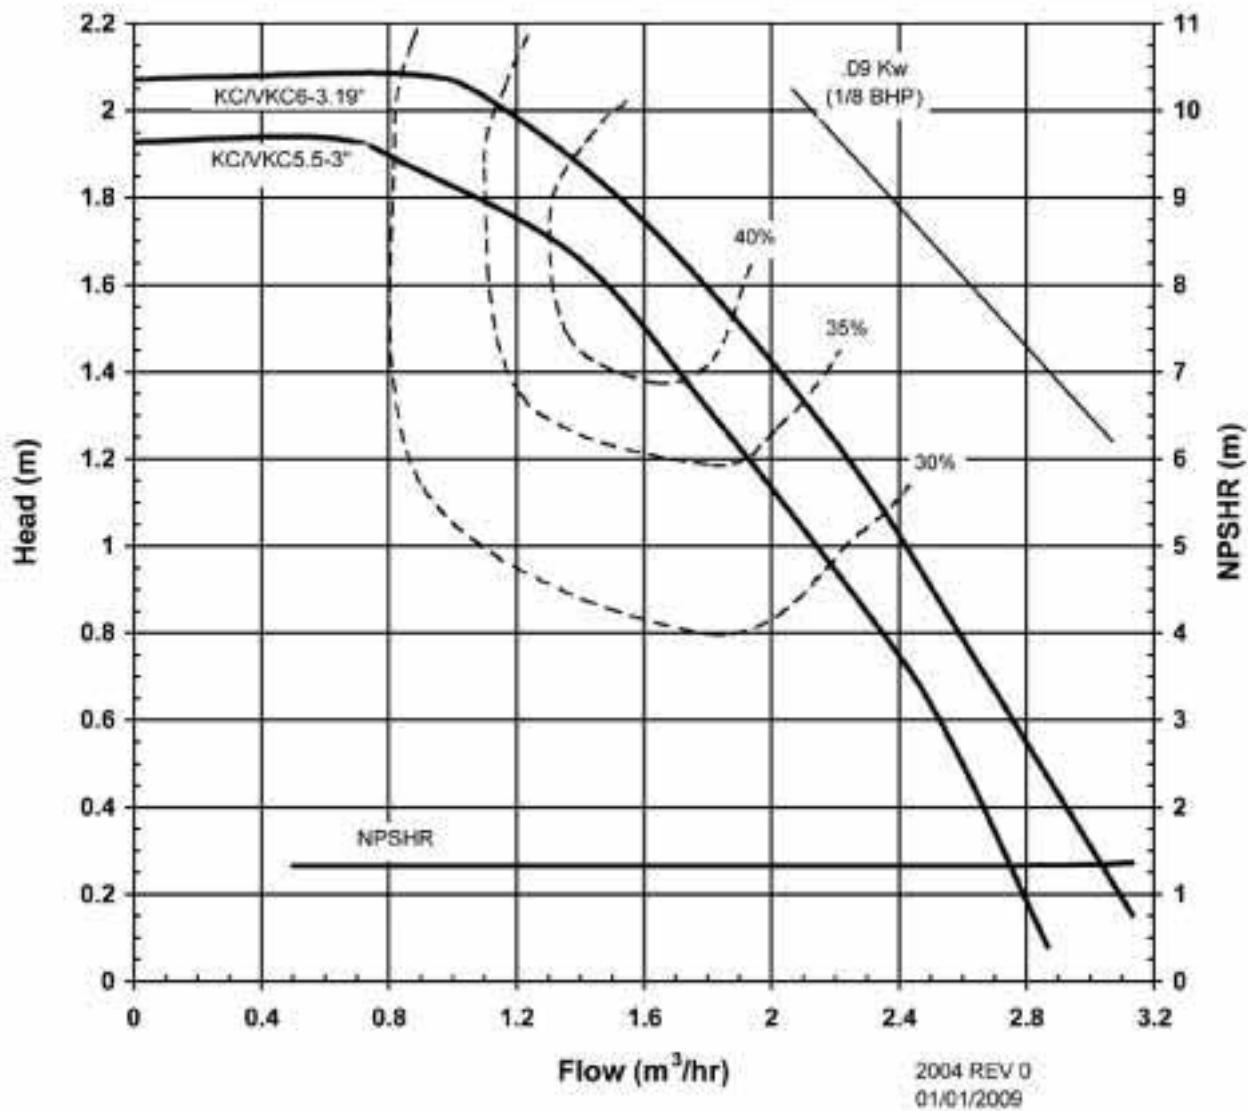

KC/VKC SERIES
MODEL KC/VKCS 5.5 & 6
PERFORMANCE CURVE

MODEL KC5.5/6
VKC5.5/6
1450 rpm, 50 Hz
Suction: 1" FNPT
Discharge: 3/4" MNPT