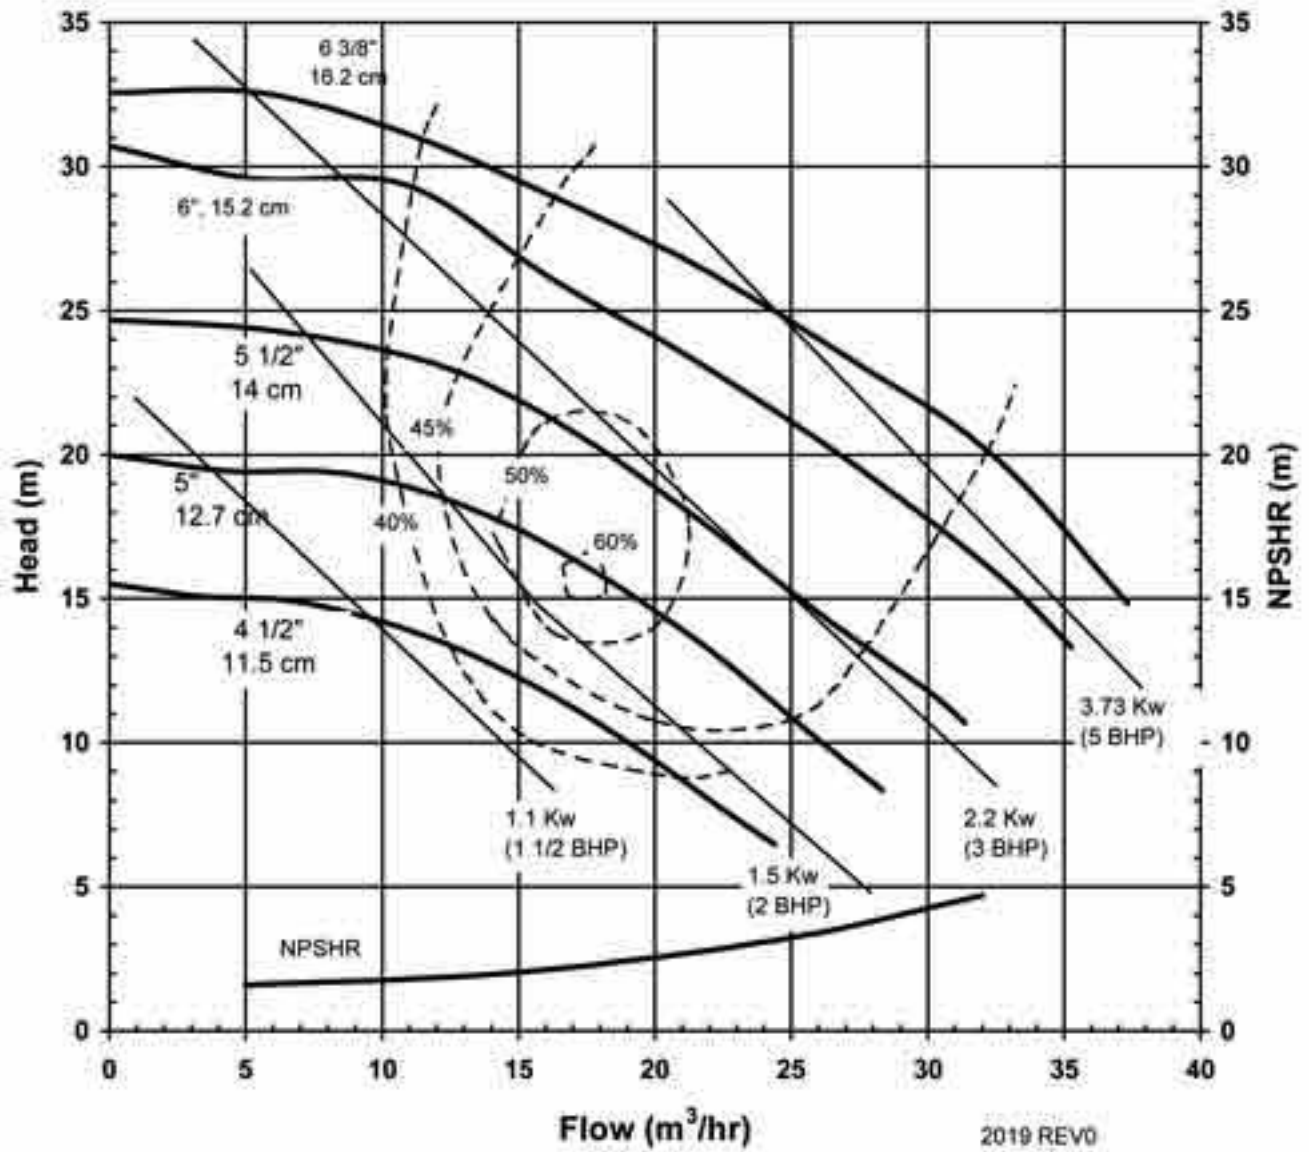

MODEL KC22/32

2900 rpm, 50 Hz
Suction: 2" FNPT/3" FLANGE
Discharge: 2" MNPT/2" FLANGE
CLOSED IMPELLER

2019 REV0
01/01/2009