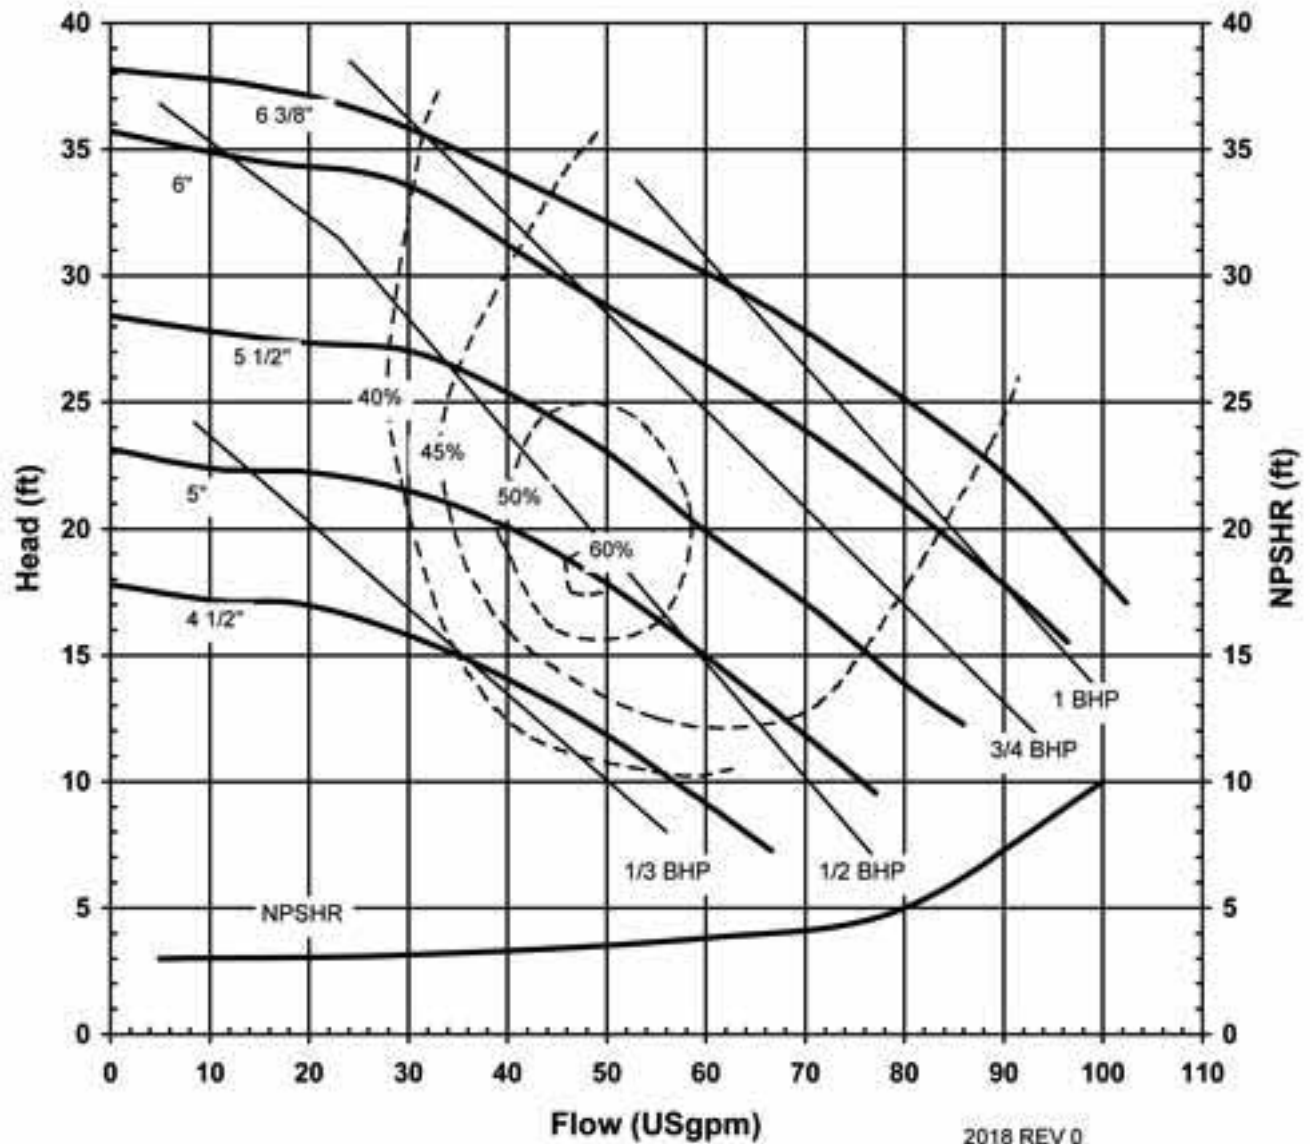

Suction: 2" FNPT/3" FLANGE

Discharge: 2" MNPT/2" FLANGE

CLOSED IMPELLER

2017 REV 0
1/01/2009

KC SERIES
MODELS KC22 & 32
PERFORMANCE CURVE

MODEL KC22/32

1725 rpm, 60 Hz
Suction: 2" FNPT/3" FLANGE
Discharge: 2" MNPT/2" FLANGE
CLOSED IMPELLER