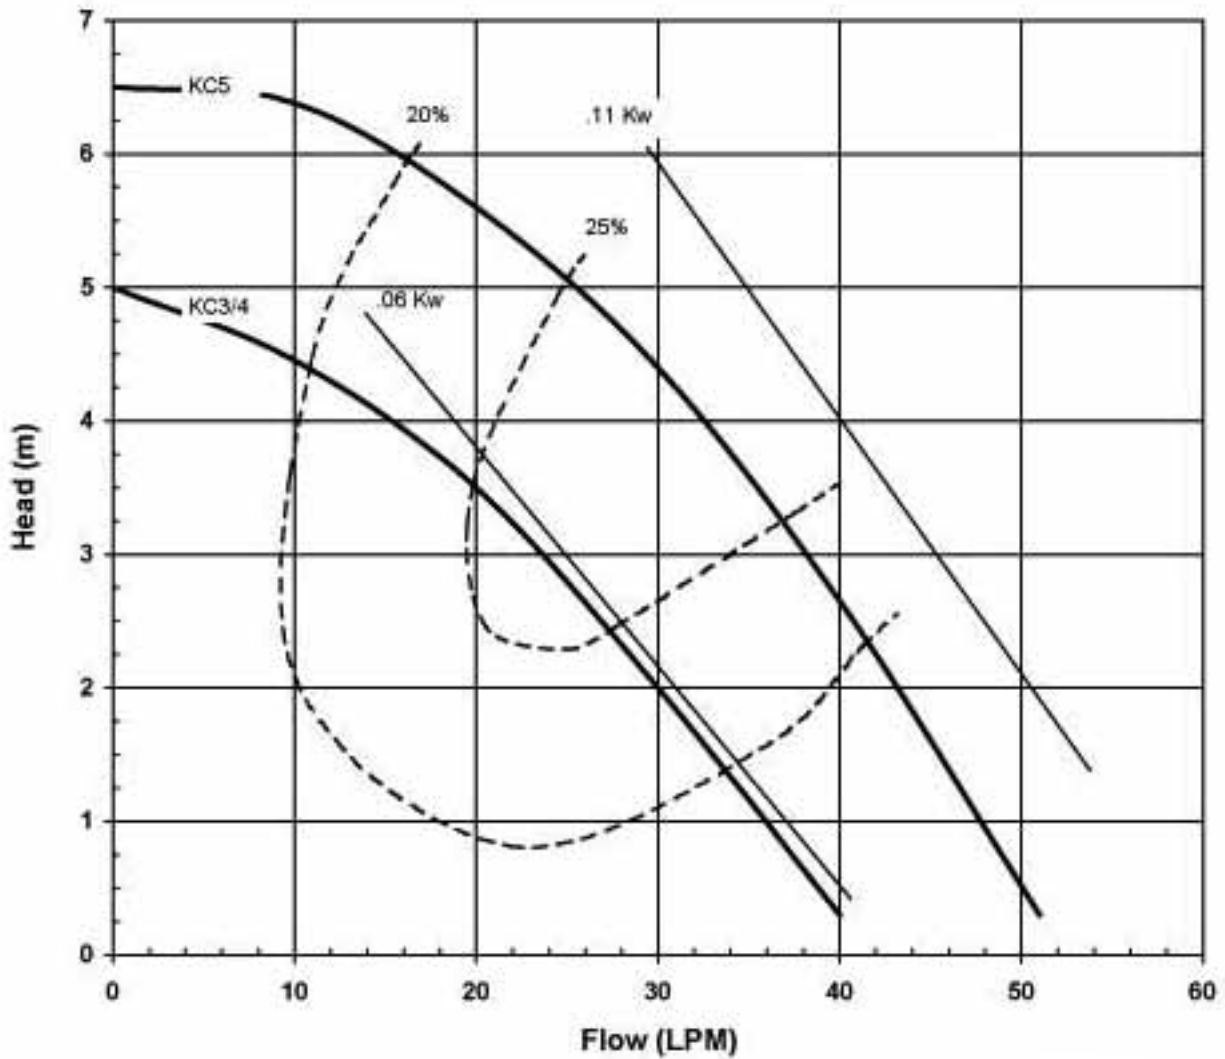

KC/KC SERIES
MODELS KC3, 4 & 5
PERFORMANCE CURVE

MODELS KC3/4/5
3450 rpm, 60 Hz
Suction: 1" FNPT
Discharge: 1/2" MNPT

2021 REV 0
01/01/09

KC SERIES
MODELS KC 3, 4 & 5
PERFORMANCE CURVE

MODELS KC3/4/5

2850 rpm, 50 Hz
Suction: 1" FNPT
Discharge: 1/2" MNPT