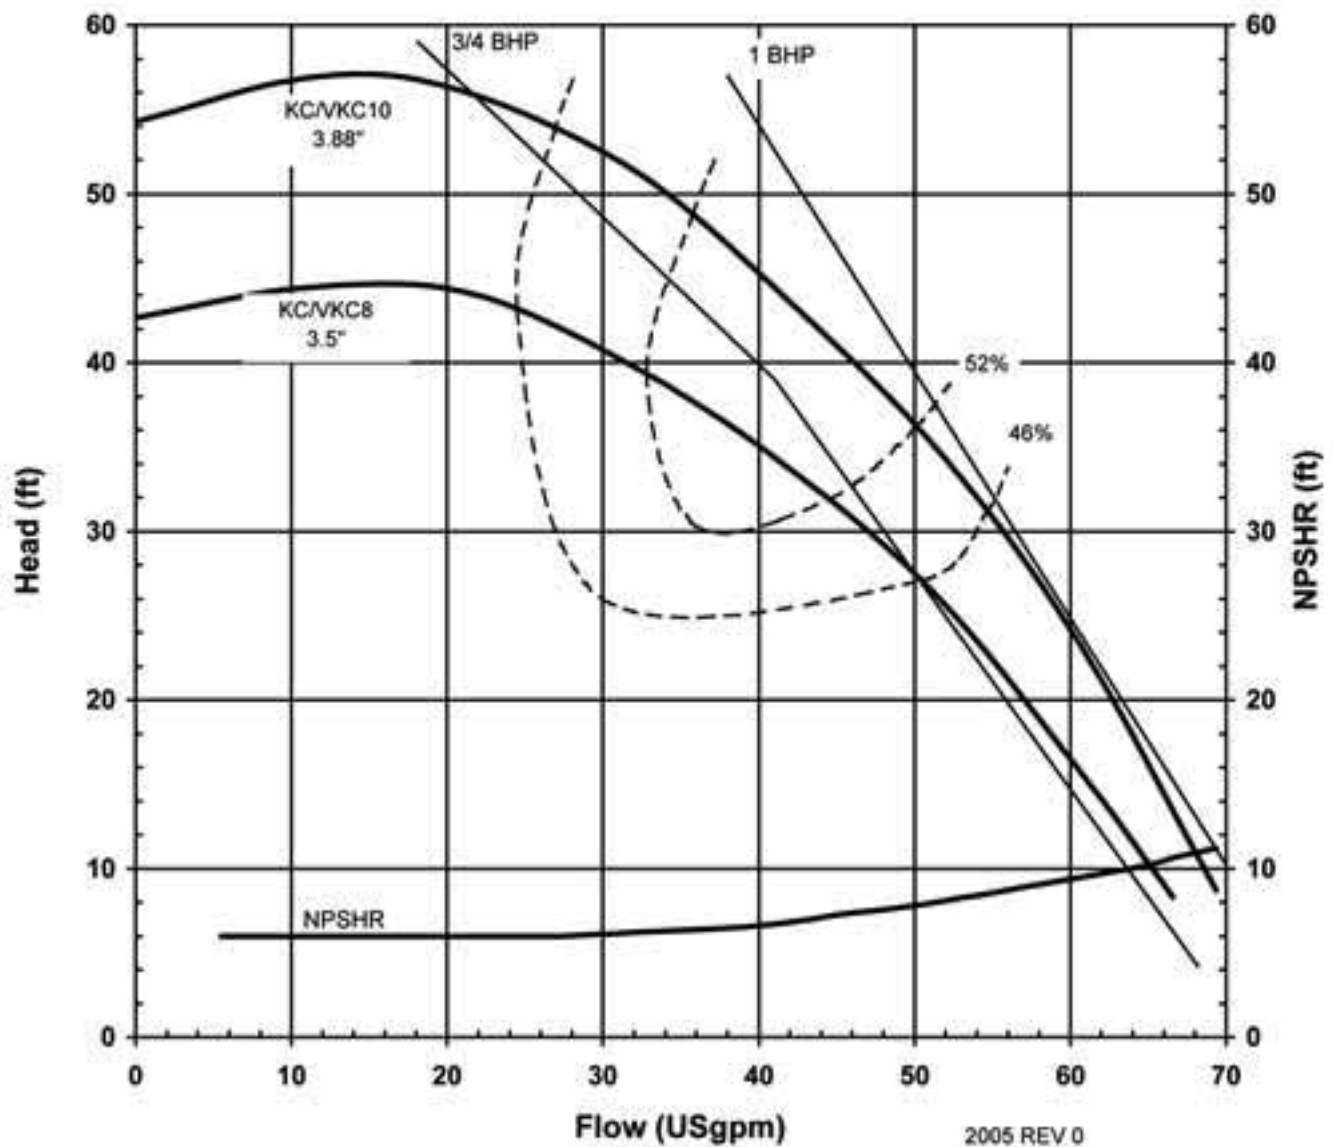

KC/VKC SERIES
MODEL KC/VKC 8 & 10
PERFORMANCE CURVE

MODEL KC8/10
VKC8/10
3450 rpm, 60 Hz
Suction: 1 1/2" FNPT
Discharge: 1" MNPT

2005 REV 0
101/01/2009