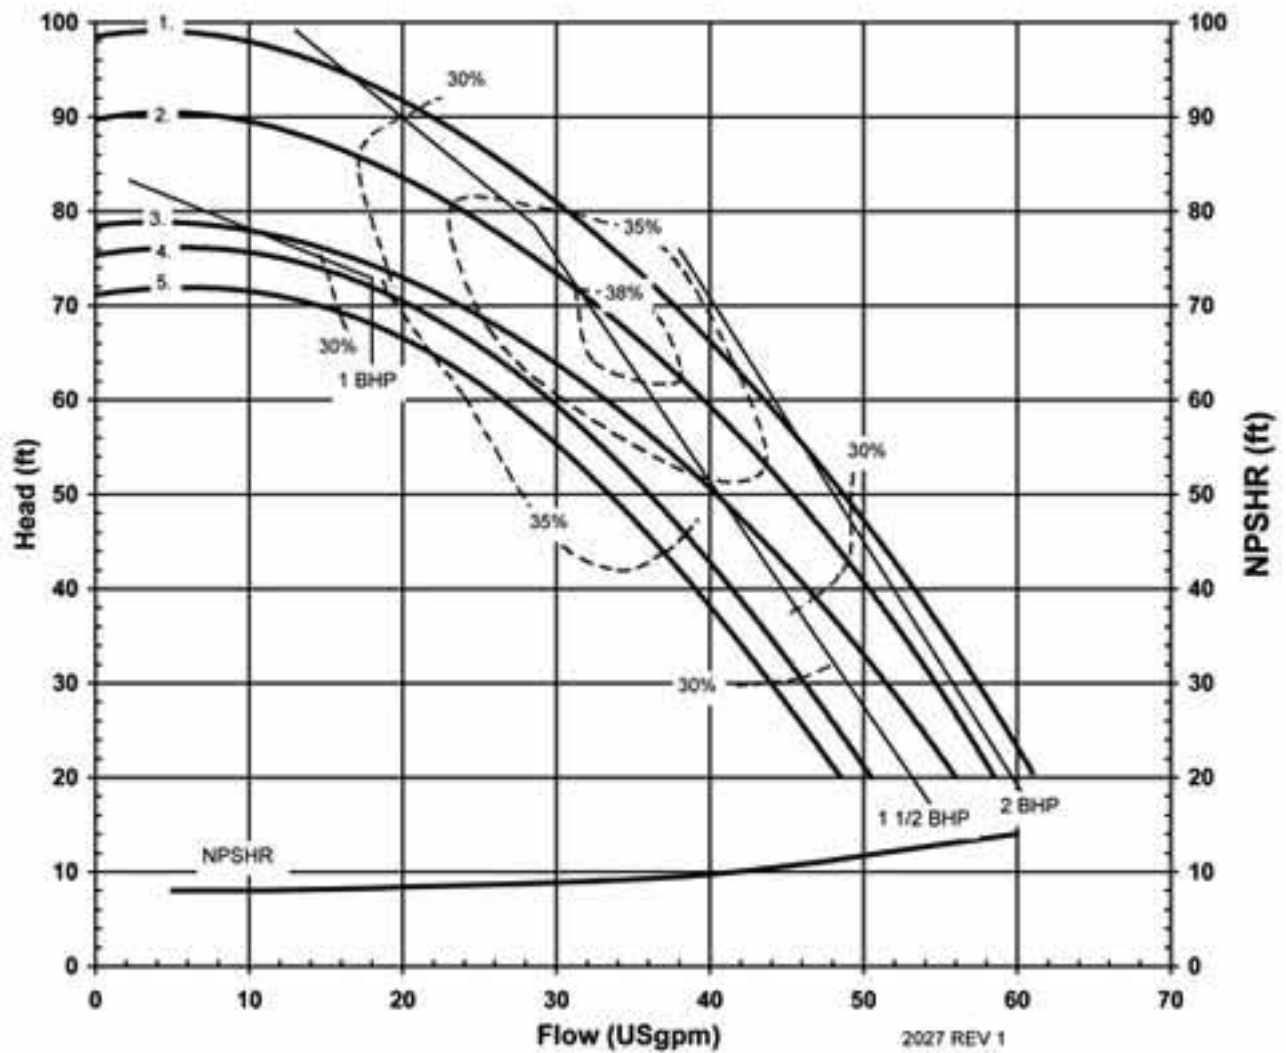

KC SERIES
MULTI-STAGE MODELS
PERFORMANCE CURVE

MODEL MSKC/MSVKC

3450 rpm, 60 Hz

Suction: 1 1/2" FNPT

Discharge: 1" MNPT

- 1. MSKC - 3.88"-3.88"
- 2. MSKC - 3.5"-3.88"
- 3. MSKC - 3.5"-3.5"
- 4. MSKC - 3.19"-3.5"
- 5. MSKC - 3.0"-3.5"