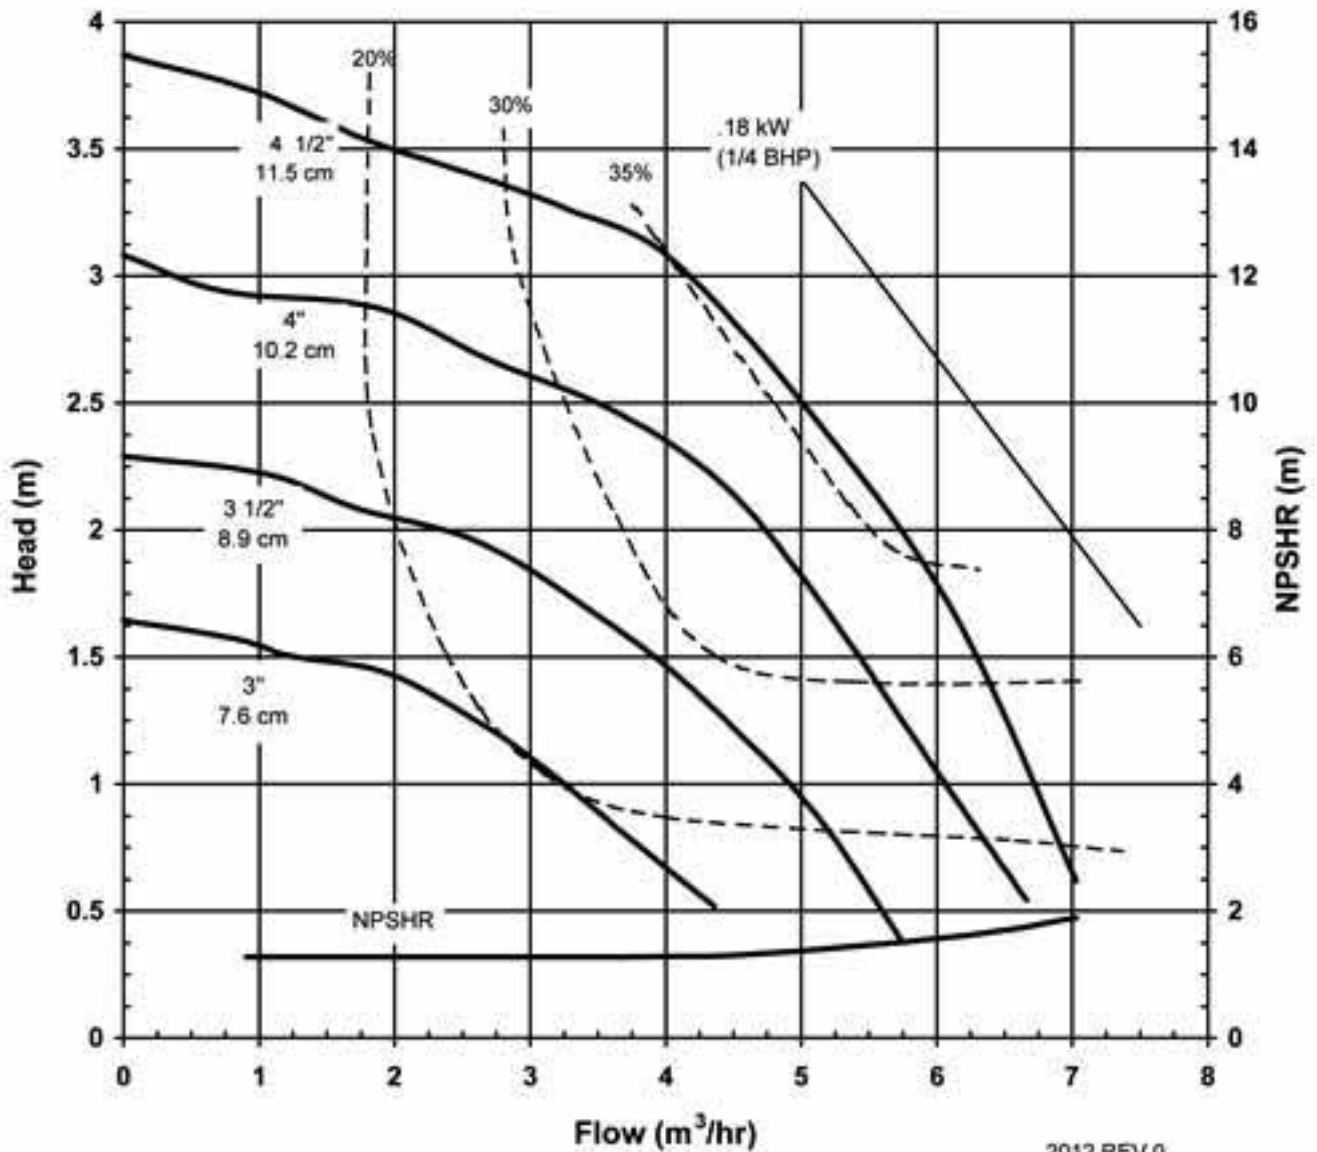

Suction: 1 1/2" FNPT

Discharge: 1 1/4" MNPT

KC SERIES
MODEL KC11
PERFORMANCE CURVE

MODEL KC11
2900 rpm, 50 Hz
Suction: 1 1/2" FNPT
Discharge: 1 1/4" MNPT

KC SERIES
MODEL KC11
PERFORMANCE CURVE

MODEL KC11
1450 rpm, 50 Hz
Suction: 1 1/2" FNPT
Discharge: 1 1/4" MNPT