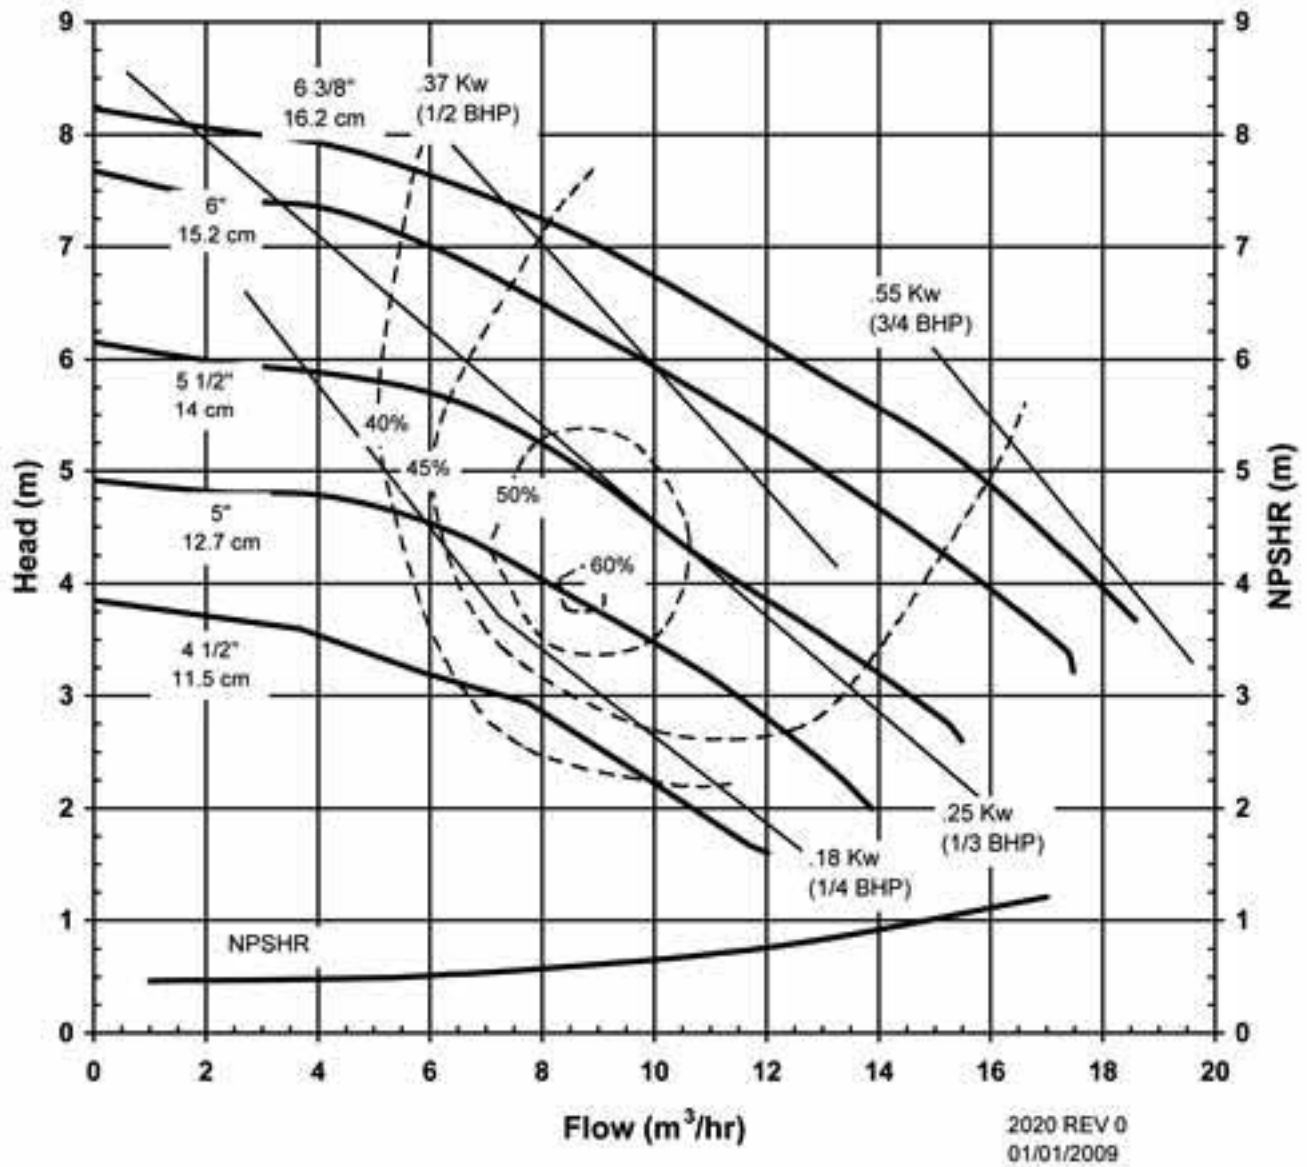

2018 REV 0
12/28/00

MODEL KC22/32

2900 rpm, 50 Hz
Suction: 2" FNPT/3" FLANGE
Discharge: 2" MNPT/2" FLANGE
CLOSED IMPELLER

2019 REV0
01/01/2009

KC SERIES
MODELS KC22 & 32
PERFORMANCE CURVE

MODEL KC22/32
1450 rpm, 50 Hz
Suction: 2" FNPT/3" FLANGE
Discharge: 2" MNPT/2" FLANGE
CLOSED IMPELLER