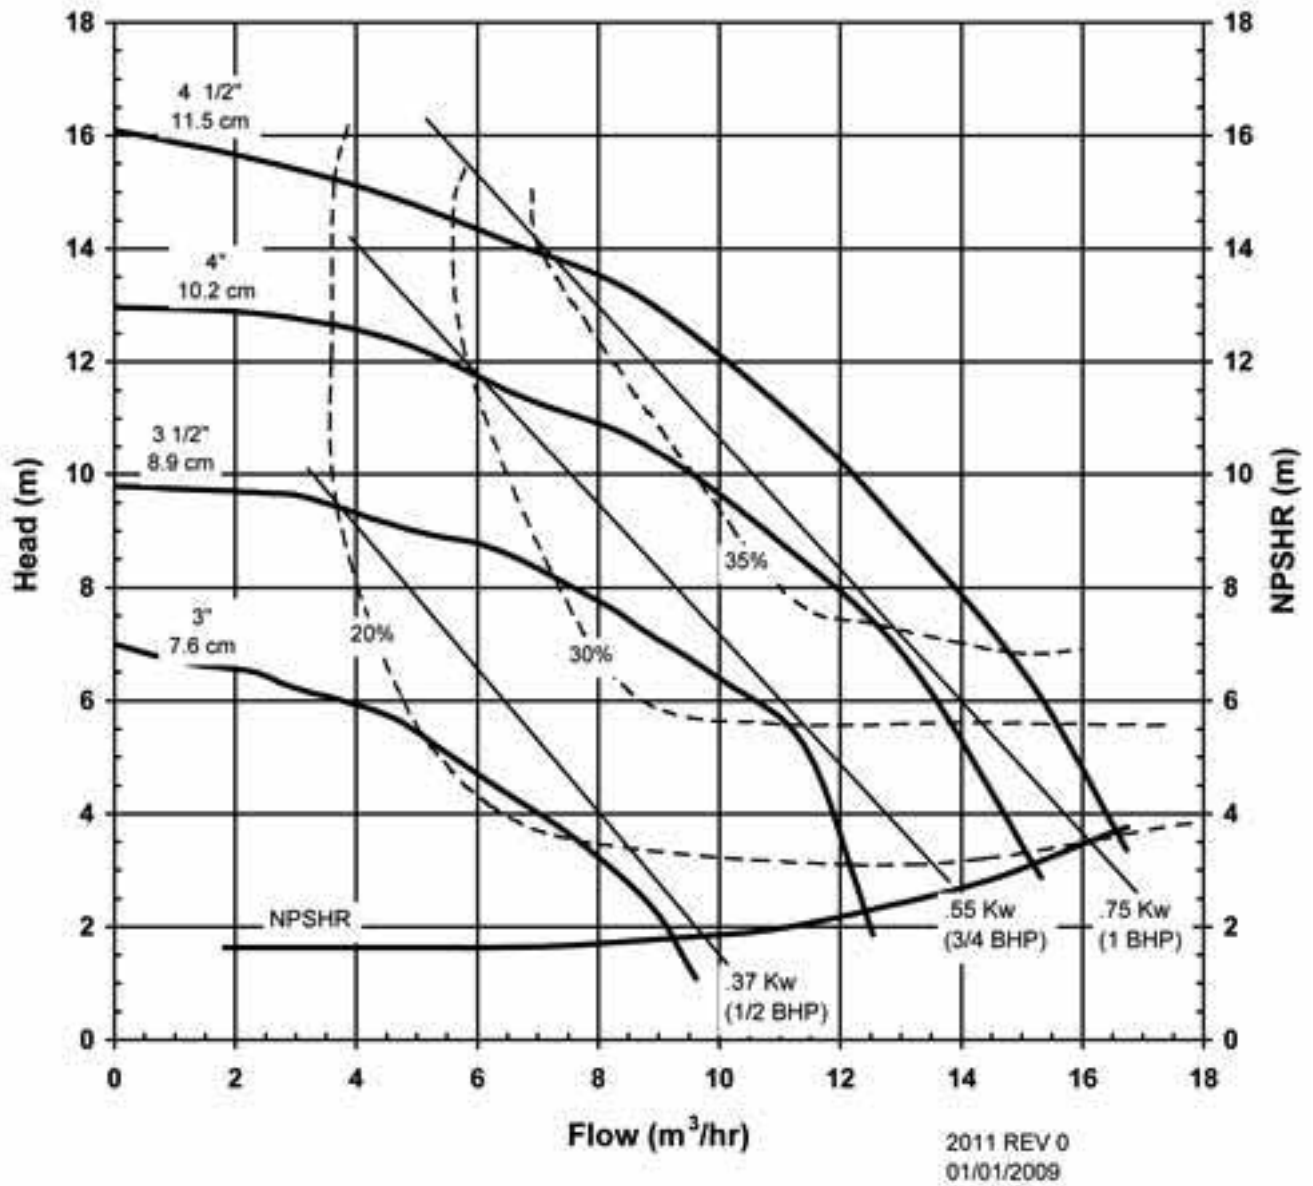

Suction: 1 1/2" FNPT

Discharge: 1 1/4" MNPT

KC SERIES
MODEL KC11
PERFORMANCE CURVE

MODEL KC11
2900 rpm, 50 Hz
Suction: 1 1/2" FNPT
Discharge: 1 1/4" MNPT

KC SERIES
MODEL KC11
PERFORMANCE CURVE

MODEL KC11
1450 rpm, 50 Hz
Suction: 1 1/2" FNPT
Discharge: 1 1/4" MNPT