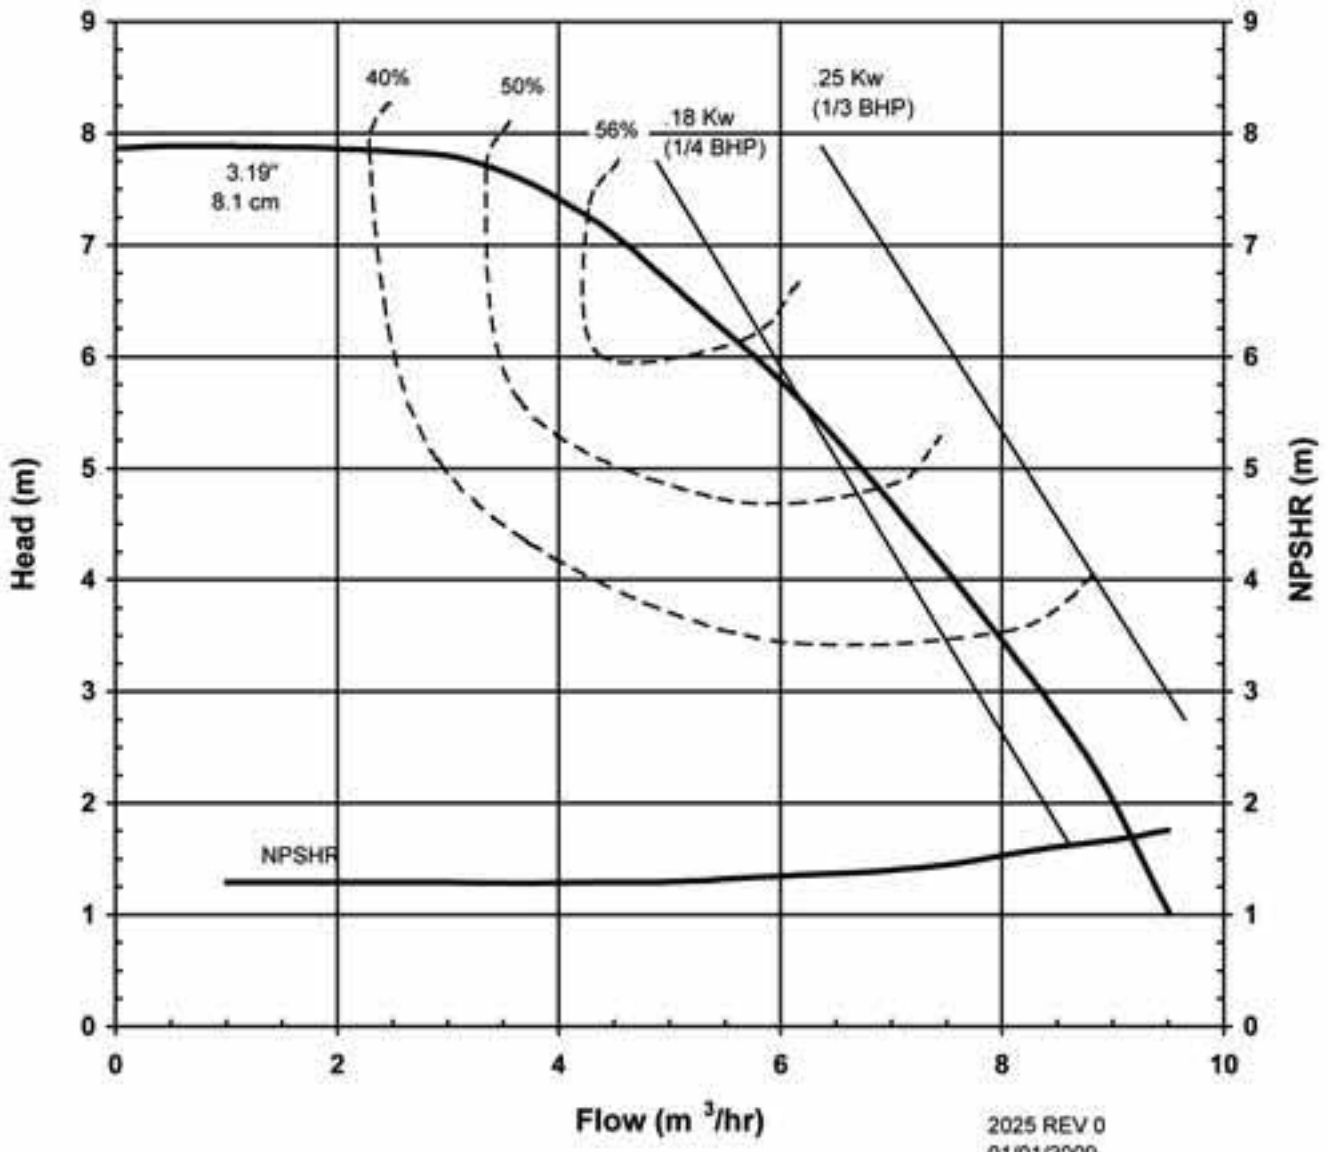

KC/VKC SERIES
MODELS KC/VKC 7
PERFORMANCE CURVE

**MODEL KC7
VKC7**
2900 rpm, 50 Hz
Suction: 1 1/2" FNPT
Discharge: 1" MNPT

2025 REV 0
01/01/2009