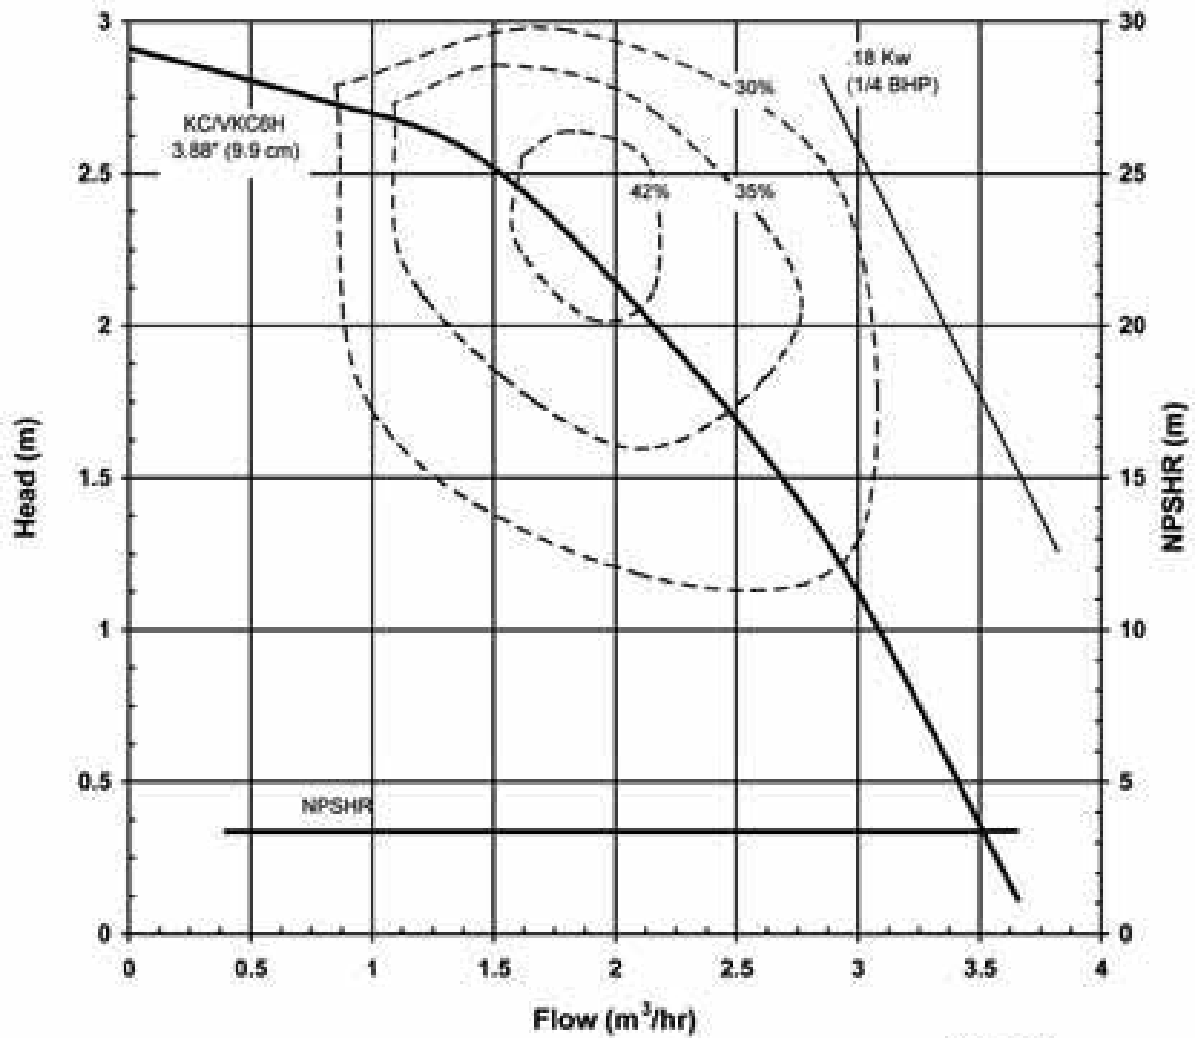

2900 rpm, 50 Hz
Suction: 1" FNPT
Discharge: 3/4" MNPT

2033 REV 0
01/01/2009

KC/VKC SERIES
MODELS KC/VKC 6H
PERFORMANCE CURVE

**MODEL KC6H
VKC6H**
1450 rpm, 50 Hz
Suction: 1" FNPT
Discharge: 3/4" MNPT

2034 REV 0
01/01/2009