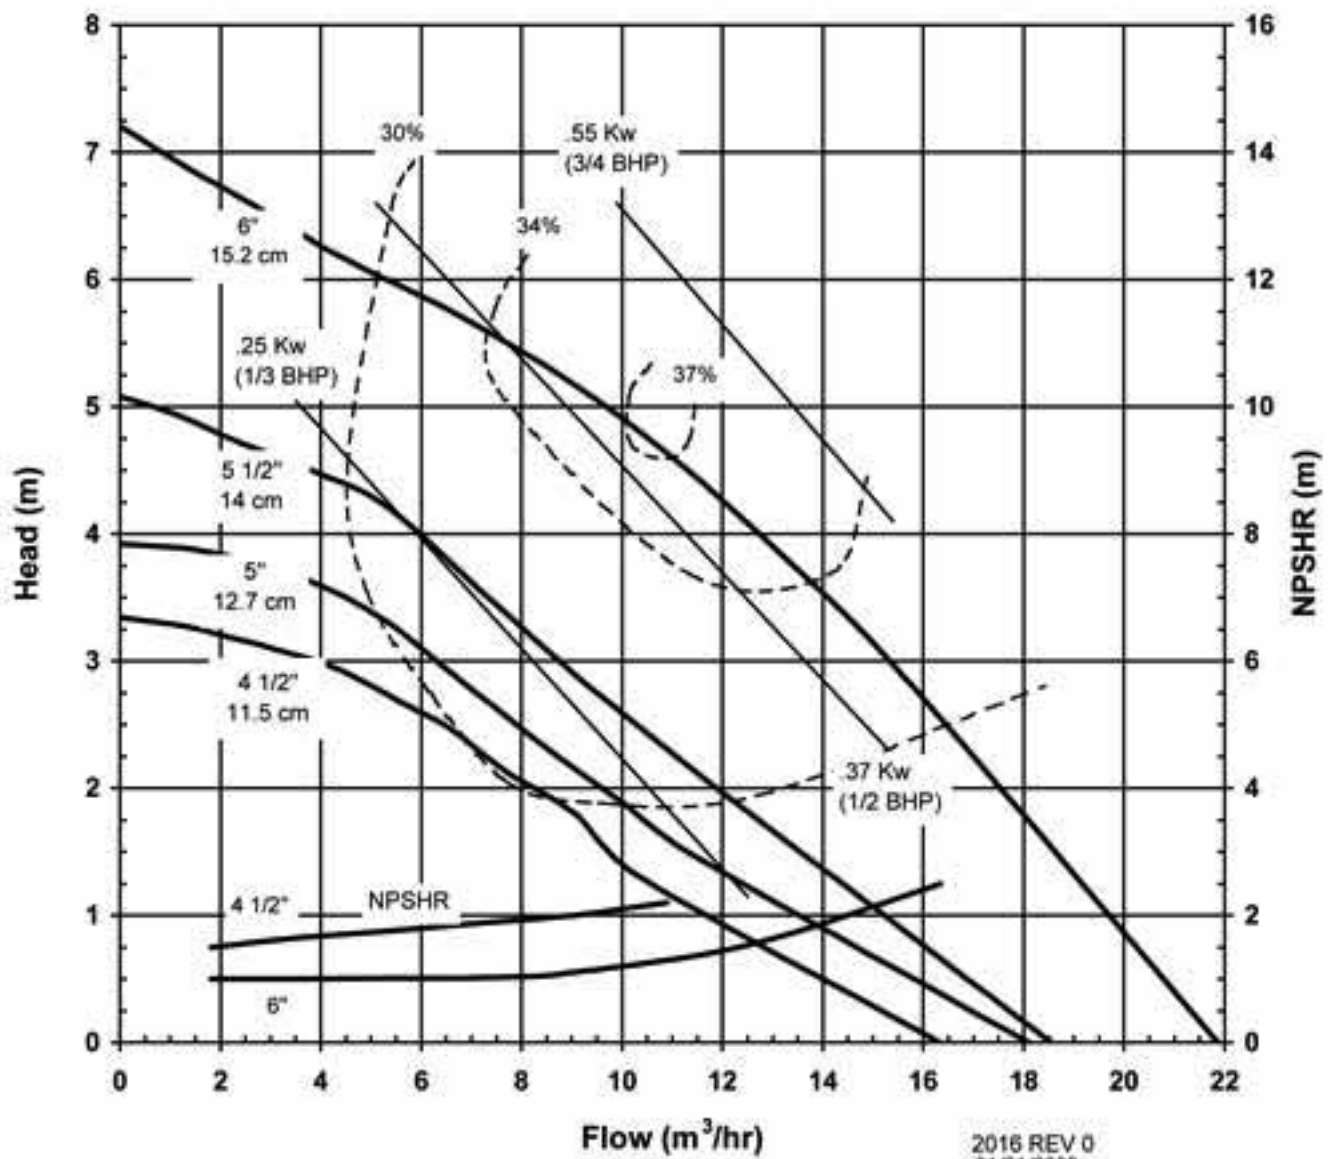

KC SERIES
MODELS KC22 & 32
PERFORMANCE CURVE

MODEL KC22/32

1450 rpm, 50 Hz
Suction: 2" FNPT/3" FLANGE
Discharge: 2" MNPT/2" FLANGE
OPEN IMPELLER