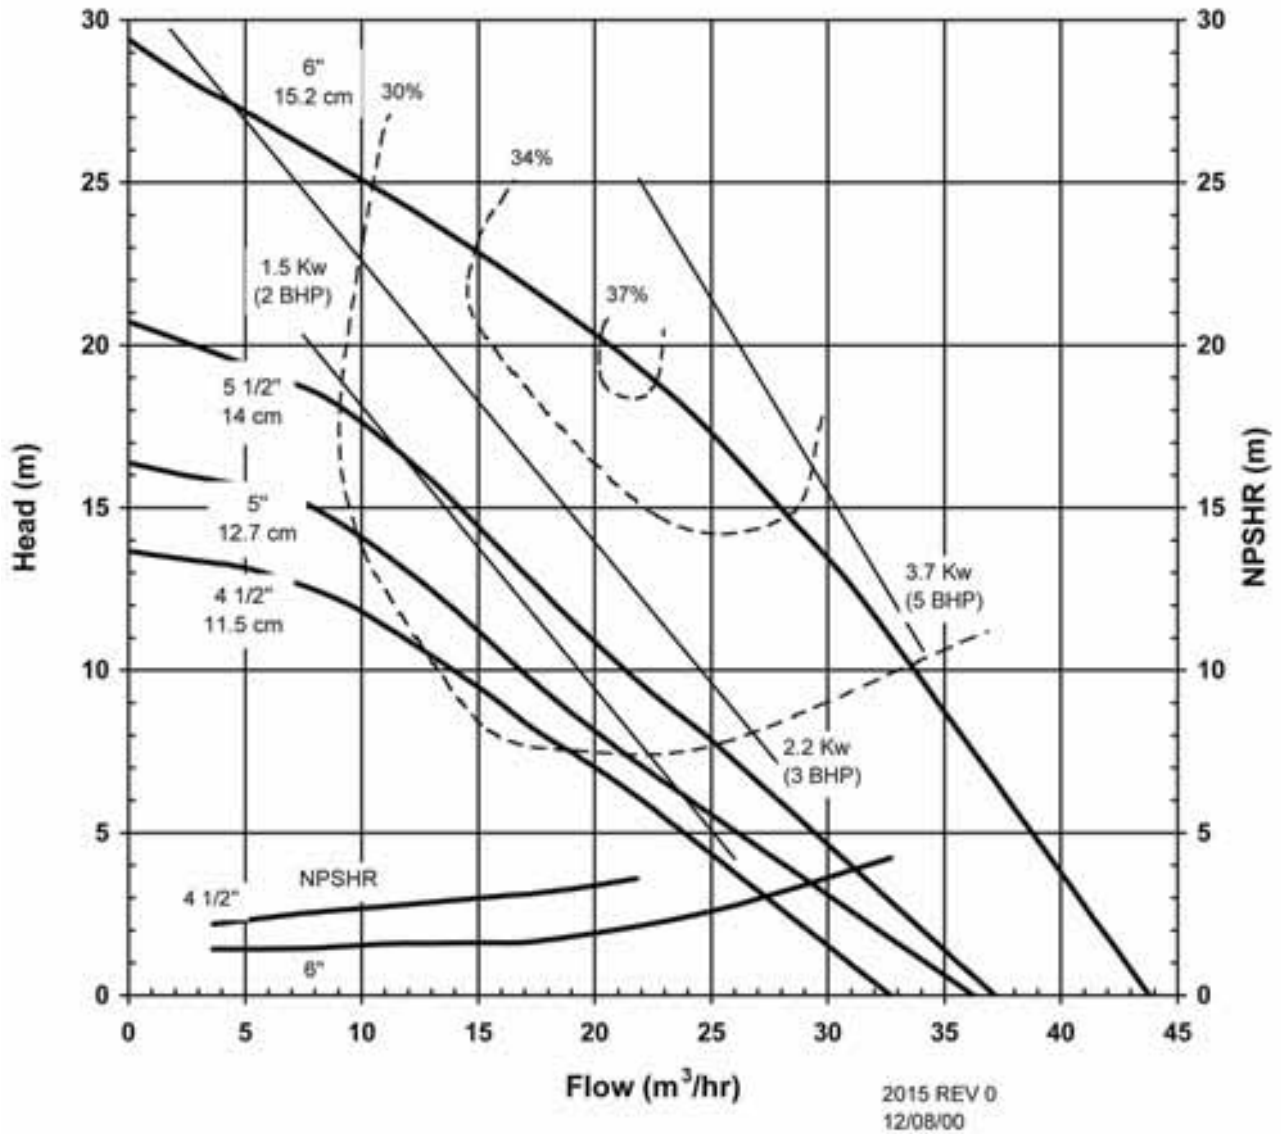

MODEL KC22/32

1725 rpm, 60 Hz
Suction: 2" FNPT/3" FLANGE
Discharge: 2" MNPT/2" FLANGE
OPEN IMPELLER

2014 REV 0
12/08/00

KC SERIES
MODELS KC22 & 32
PERFORMANCE CURVE

MODEL KC22/32

2900 rpm, 50 Hz
Suction: 2" FNPT/3" FLANGE
Discharge: 2" MNPT/2" FLANGE
OPEN IMPELLER