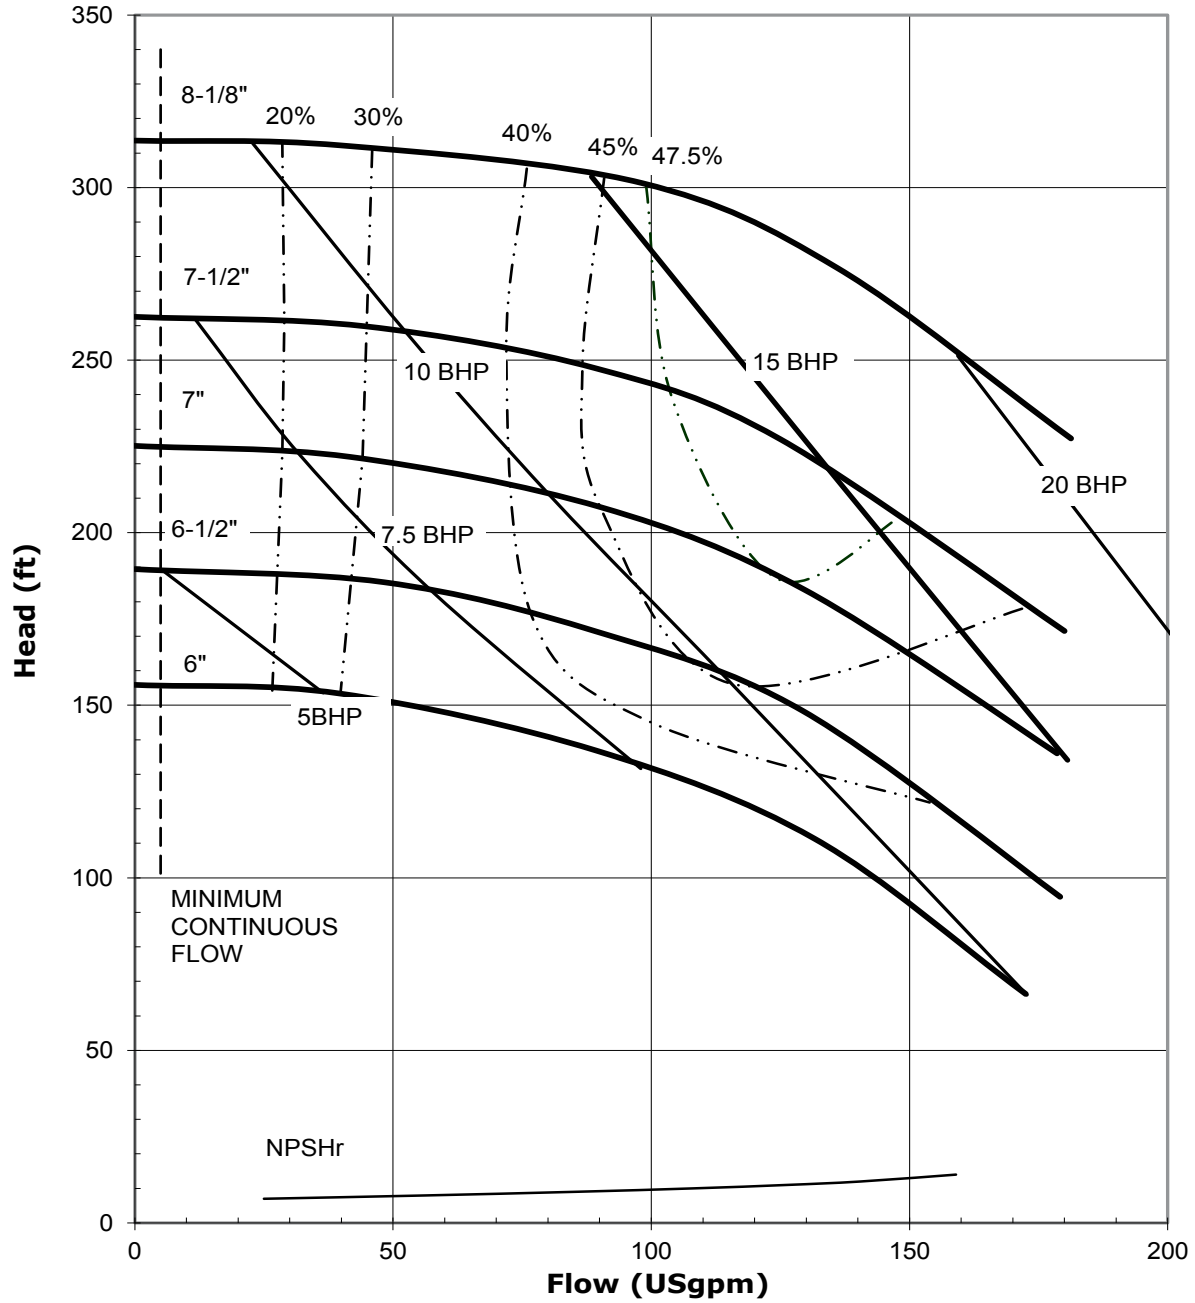

UC SERIES STANDARD HORIZONTAL PERFORMANCE CURVE

MODEL: UC1518
3500 rpm, 60 Hz
Suction: 1.5"
Discharge: 1"