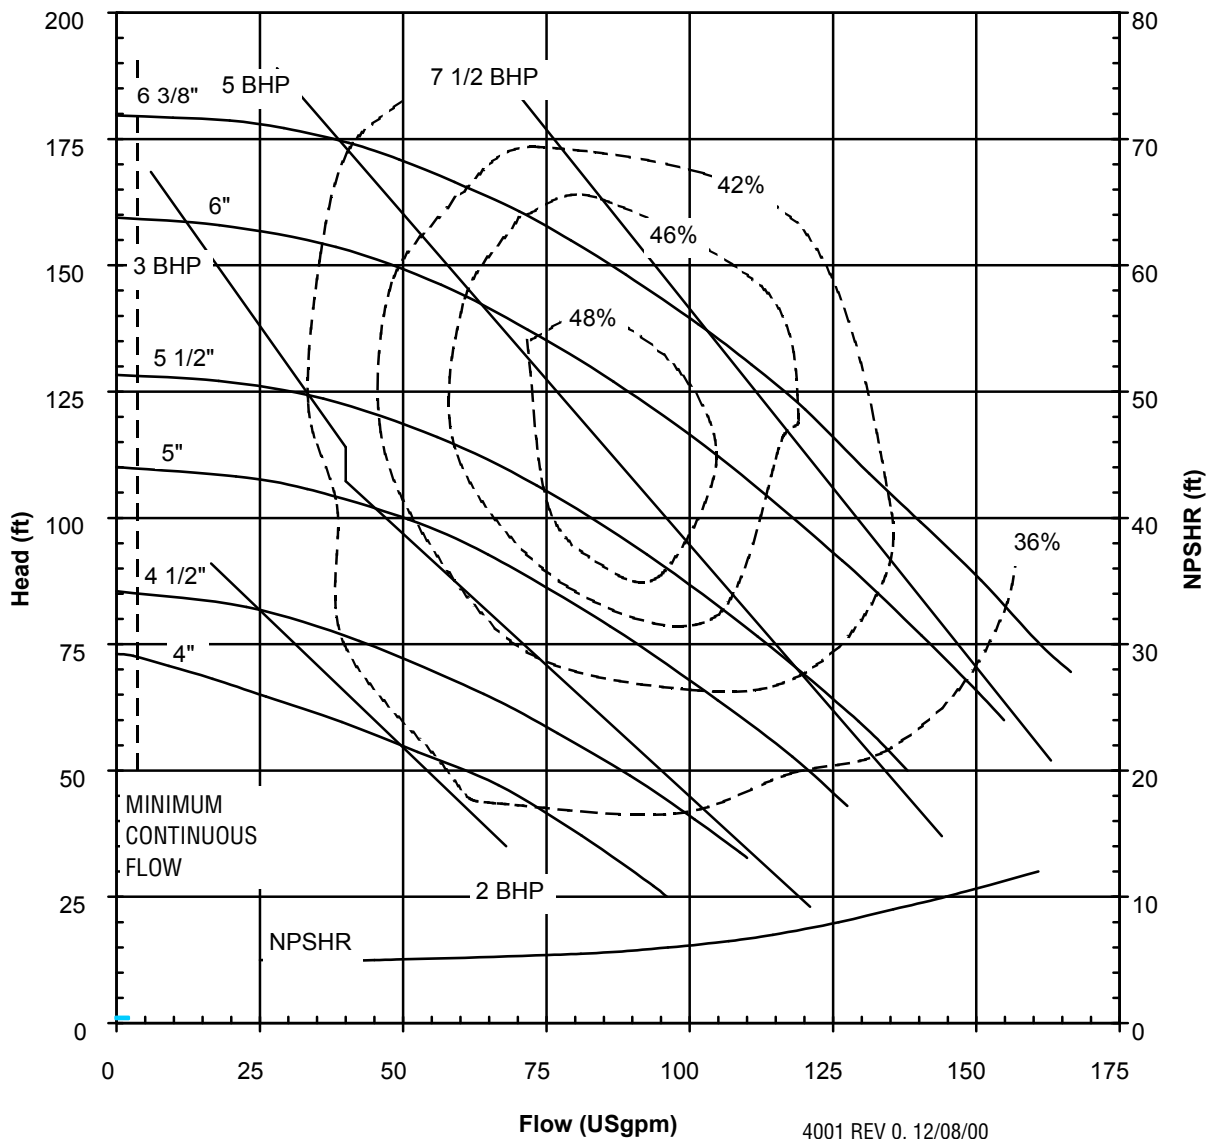

UC SERIES STANDARD HORIZONTAL PERFORMANCE CURVE

MODEL: UC1516

3500 rpm, 60 Hz

Suction: 1 1/2"

Discharge: 1"

4001 REV 0, 12/08/00

UC SERIES STANDARD HORIZONTAL PERFORMANCE CURVE

MODEL: UC1516
1750 rpm, 60 Hz
Suction: 1 1/2"
Discharge: 1"