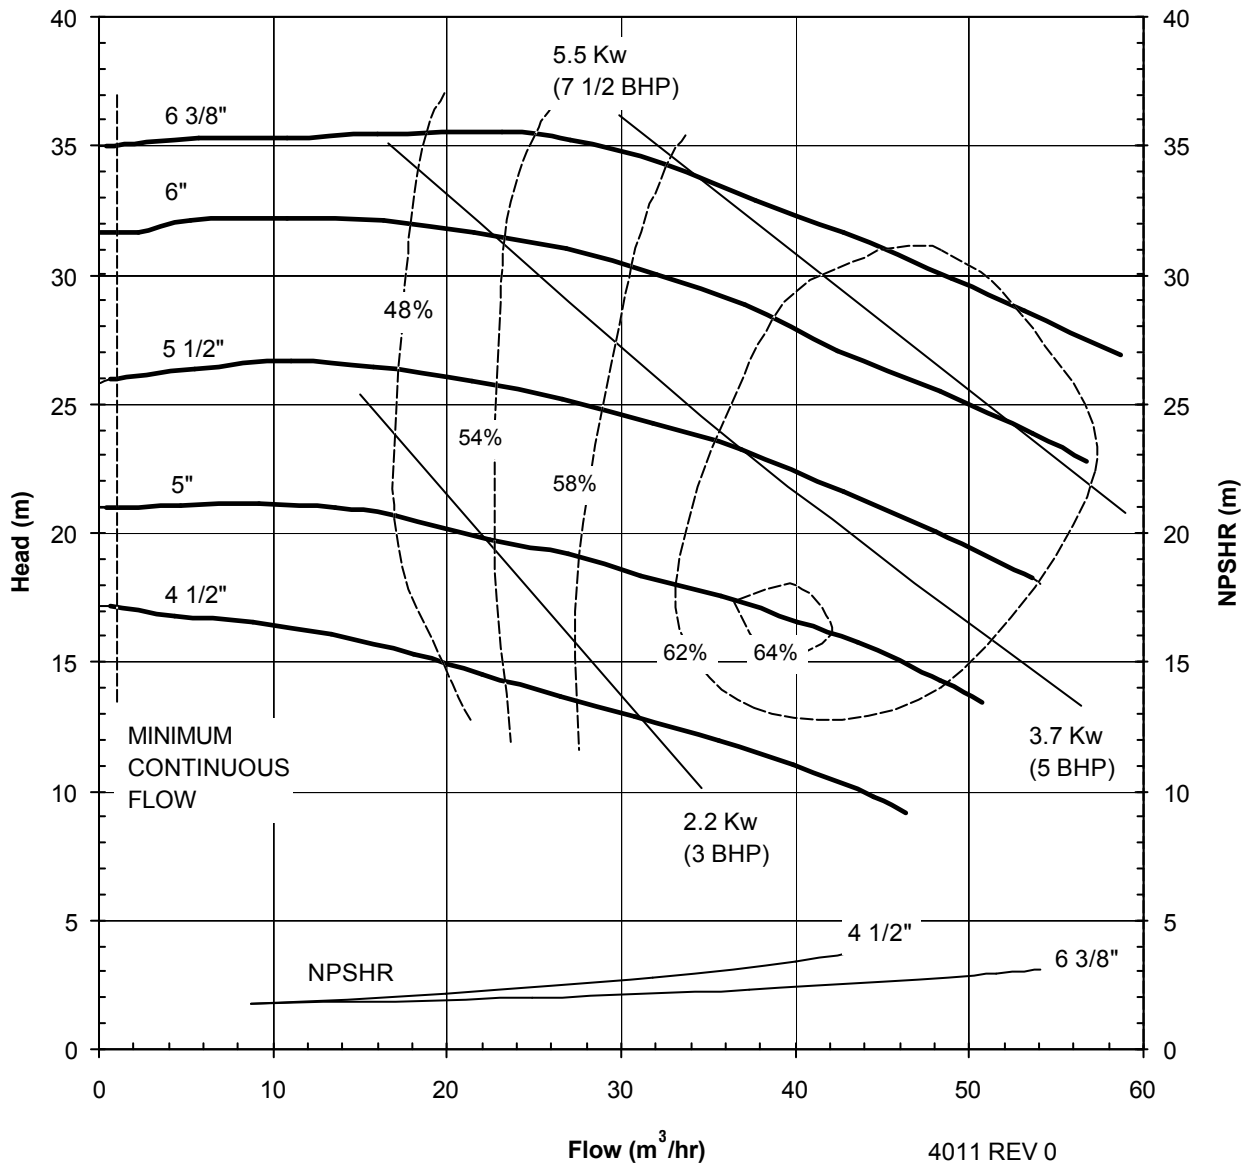

UC SERIES STANDARD HORIZONTAL PERFORMANCE CURVE

MODEL: UC326
2900 rpm, 50 Hz
Suction: 3"
Discharge: 2"

4011 REV 0
12/08/00