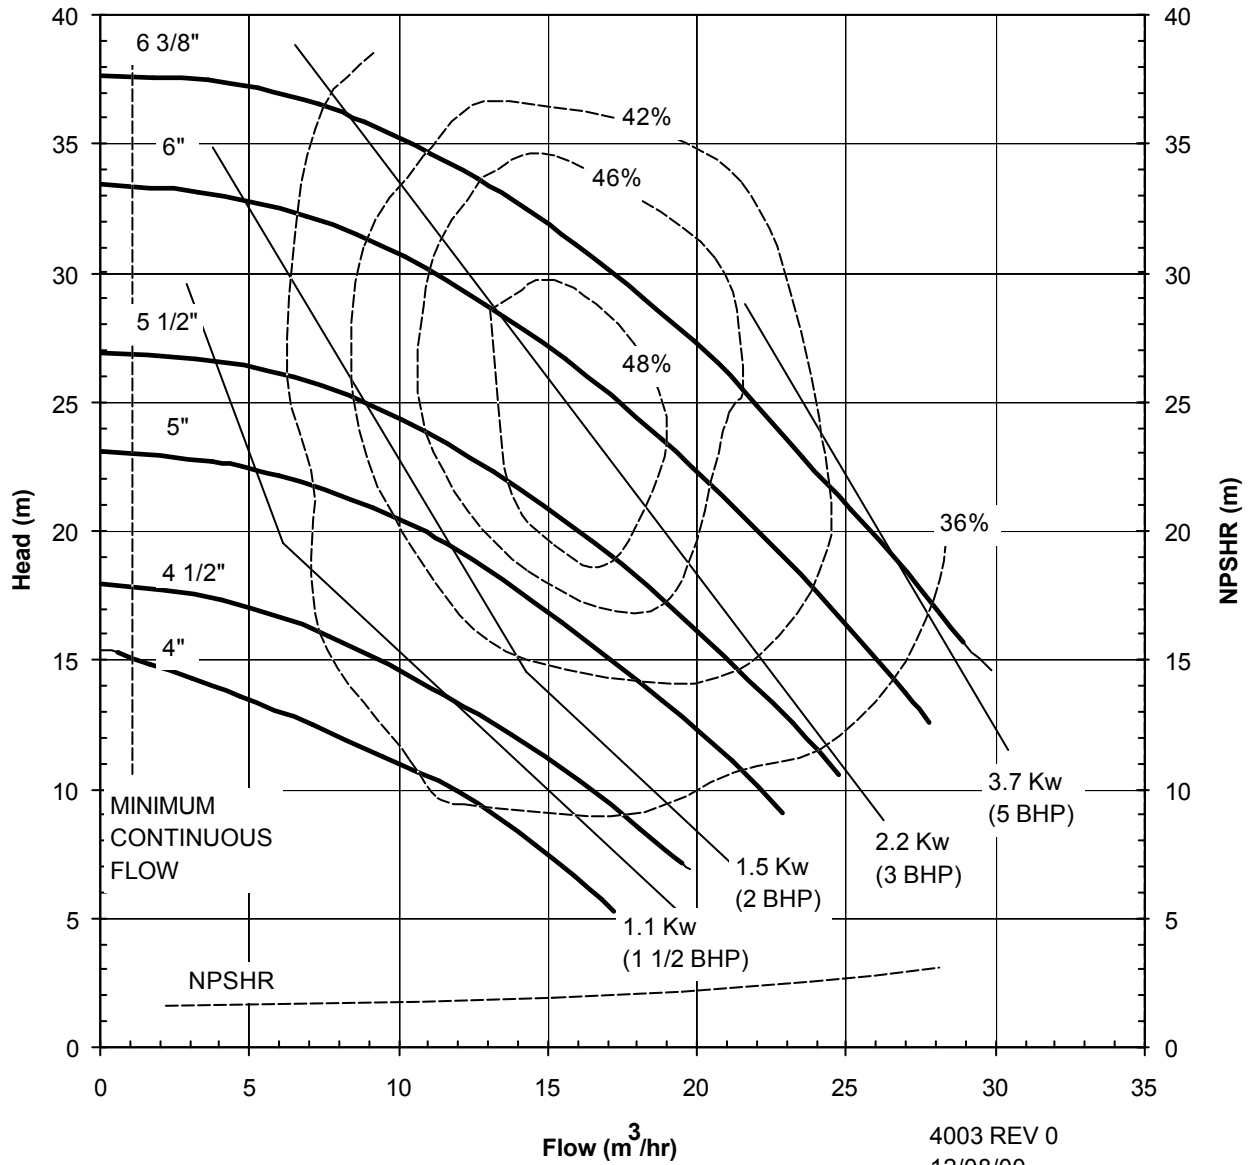

UC SERIES STANDARD HORIZONTAL PERFORMANCE CURVE

MODEL: UC1516
2900 rpm, 50 Hz
Suction: 1 1/2"
Discharge: 1"