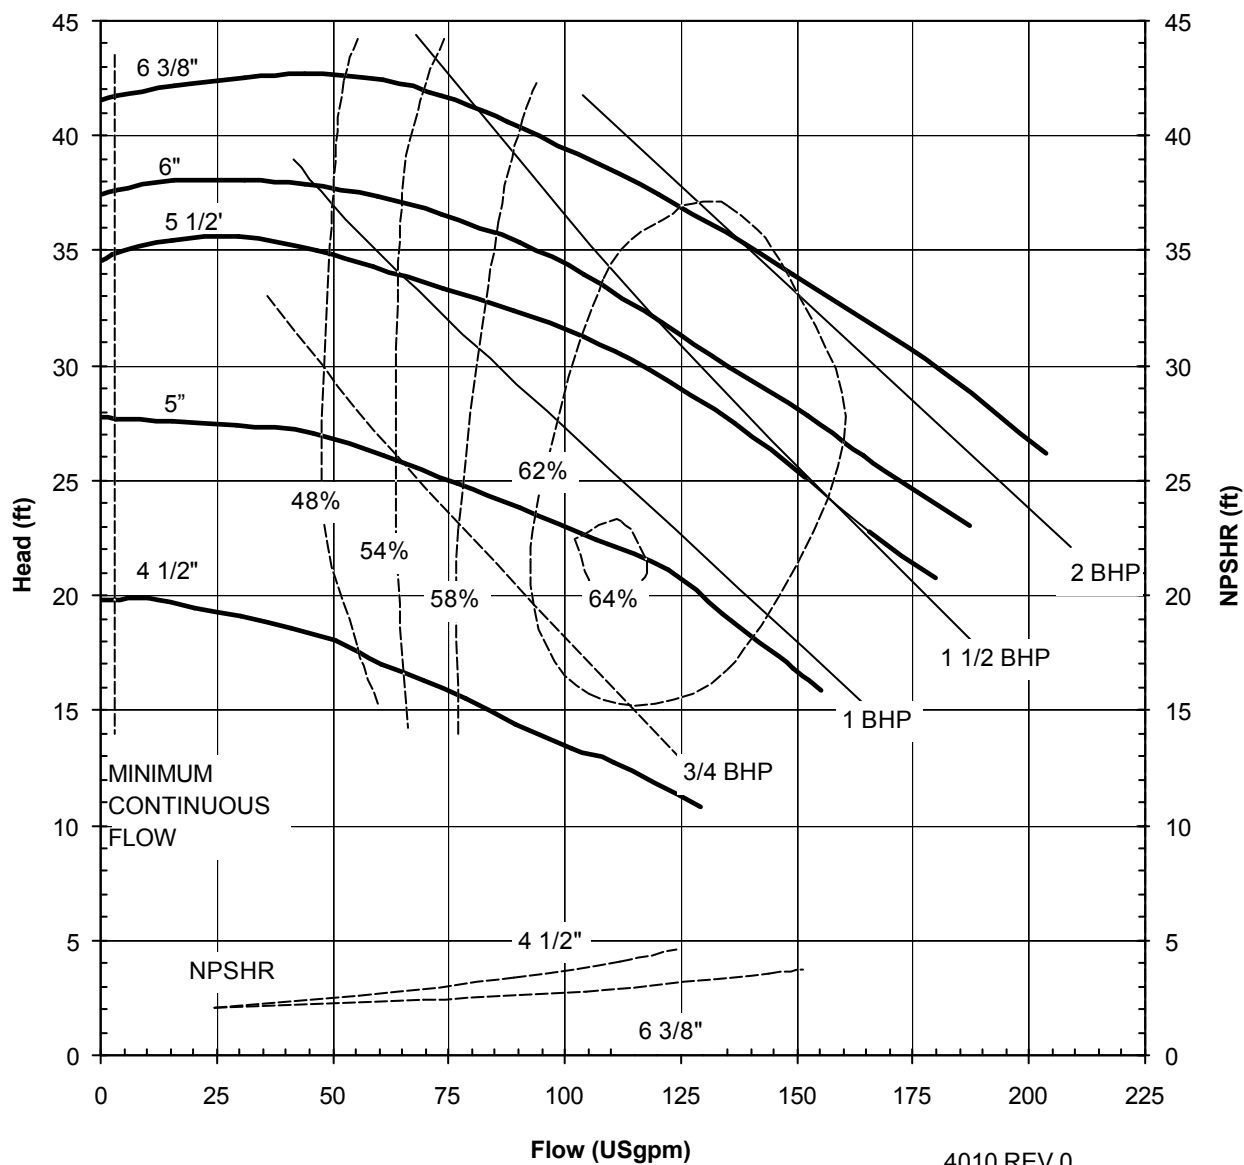

UC SERIES STANDARD HORIZONTAL PERFORMANCE CURVE

MODEL: UC326

3500 rpm, 60 Hz

Suction: 3"

Discharge: 2"

4009 REV 0
12/08/00

UC SERIES STANDARD HORIZONTAL PERFORMANCE CURVE

MODEL: UC326
1750 rpm, 60 Hz
Suction: 3"
Discharge: 2"