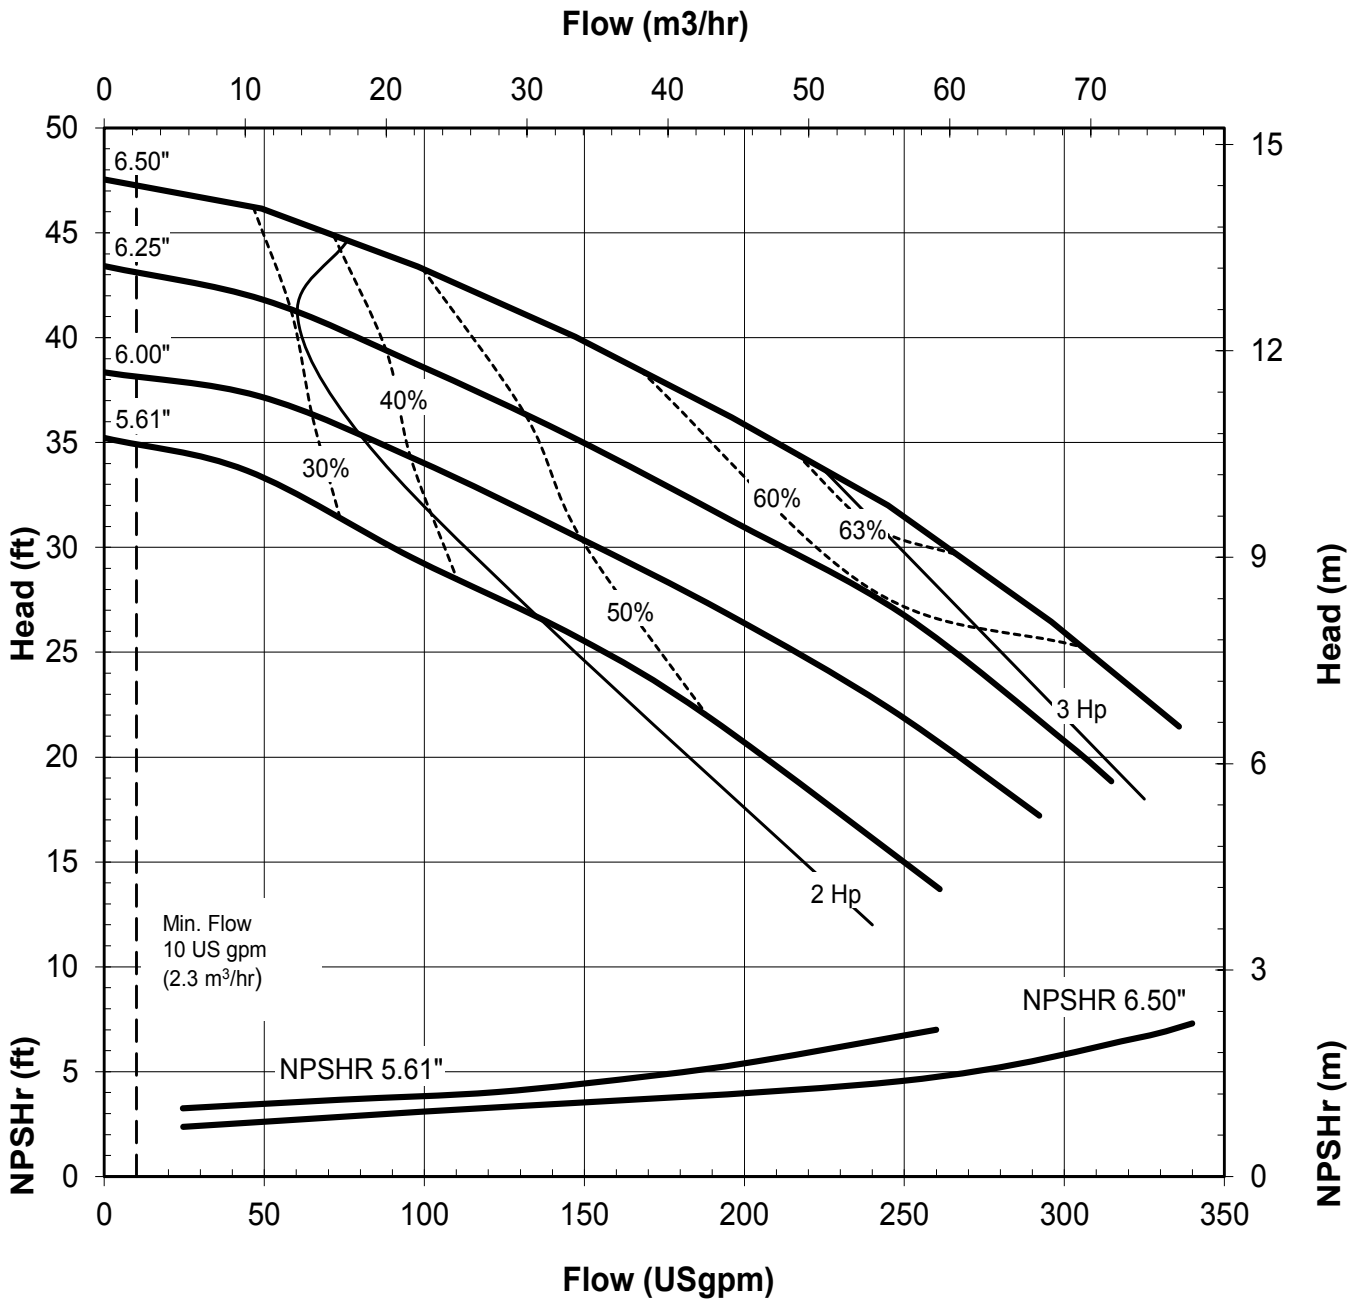

4012 REV 0
12/08/00

**UC SERIES
STANDARD HORIZONTAL
PERFORMANCE CURVE**

MODEL: UC436
3500 rpm, 60 Hz
Suction: 4"
Discharge: 3"

UC SERIES STANDARD HORIZONTAL PERFORMANCE CURVE

MODEL: UC436
1725 rpm, 60 Hz
Suction: 4"
Discharge: 3"

UC SERIES STANDARD HORIZONTAL PERFORMANCE CURVE

MODEL: UC436
2900 rpm, 50 Hz
Suction: 4"
Discharge: 3"

UC SERIES STANDARD HORIZONTAL PERFORMANCE CURVE

MODEL: UC436
1450 rpm, 50 Hz
Suction: 4"
Discharge: 3"