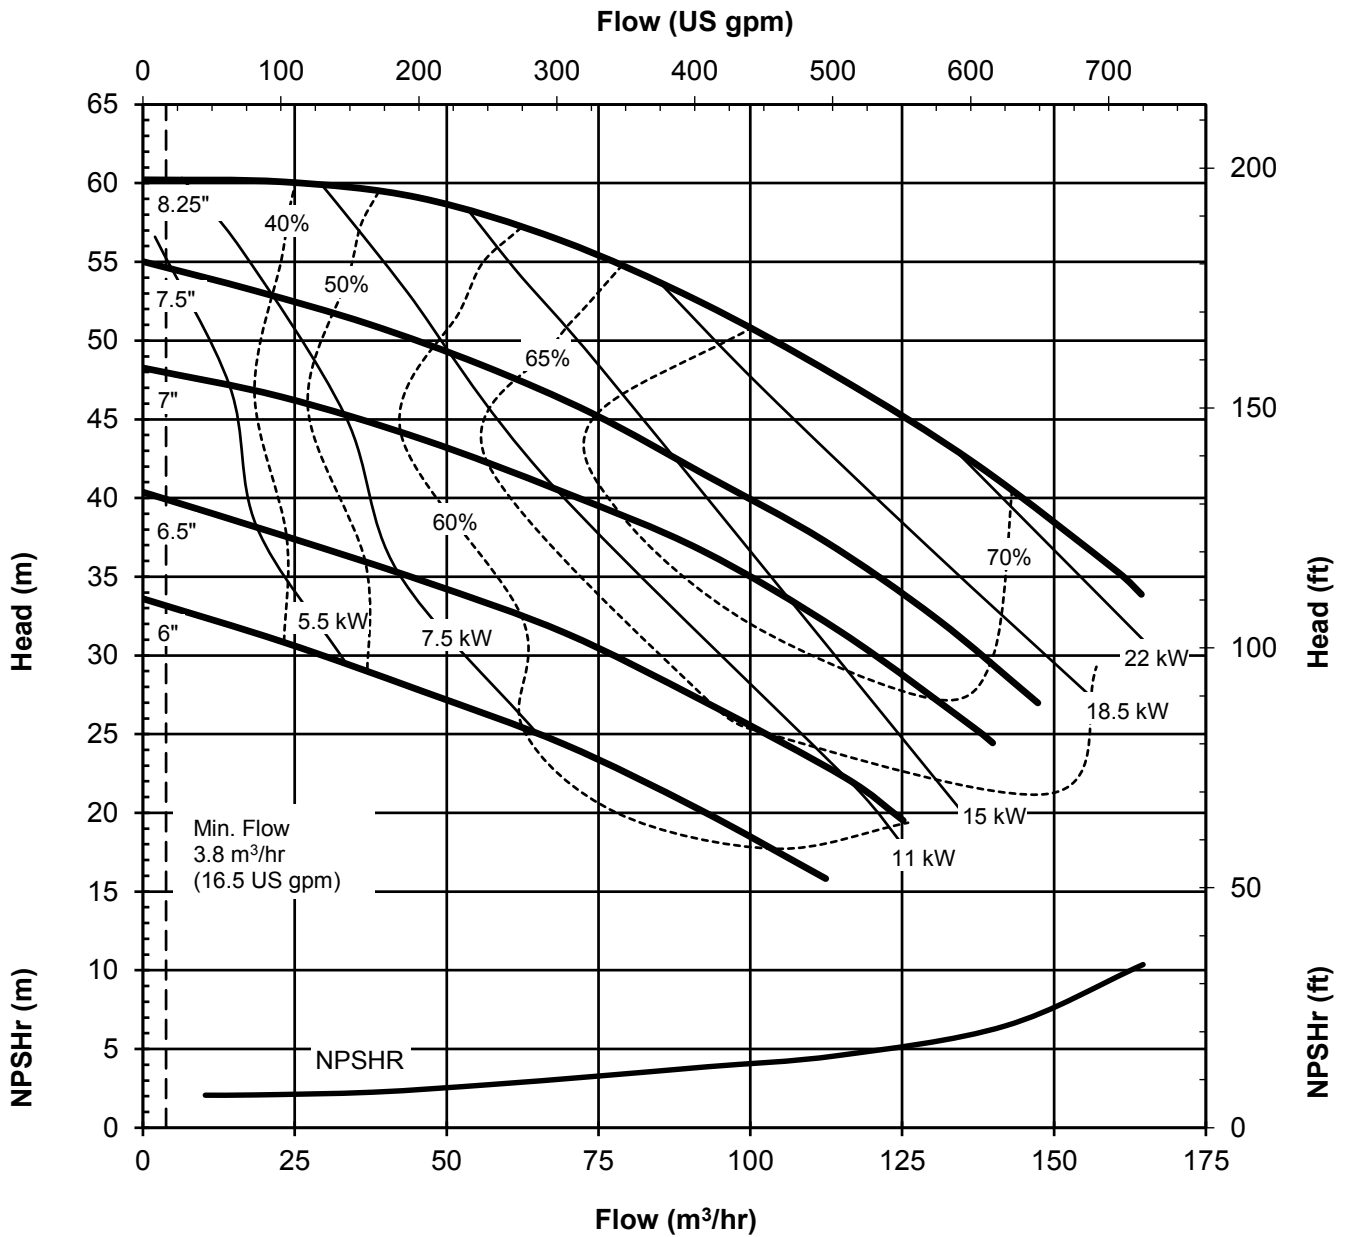

UC SERIES STANDARD HORIZONTAL PERFORMANCE CURVE

MODEL: UC438
3500 rpm, 60 Hz
Suction: 4"
Discharge: 3"

UC438602P
4013 Rev 1
9-16-14

UC SERIES STANDARD HORIZONTAL PERFORMANCE CURVE

MODEL: UC438
1750 rpm, 60 Hz
Suction: 4"
Discharge: 3"

UC438604P
4015 Rev 1
9-16-14

**UC SERIES
STANDARD HORIZONTAL
PERFORMANCE CURVE**

MODEL: UC438
2900 rpm, 50 Hz
Suction: 4"
Discharge: 3"

UC438502P
4014 Rev 1
9-16-14

UC SERIES STANDARD HORIZONTAL PERFORMANCE CURVE