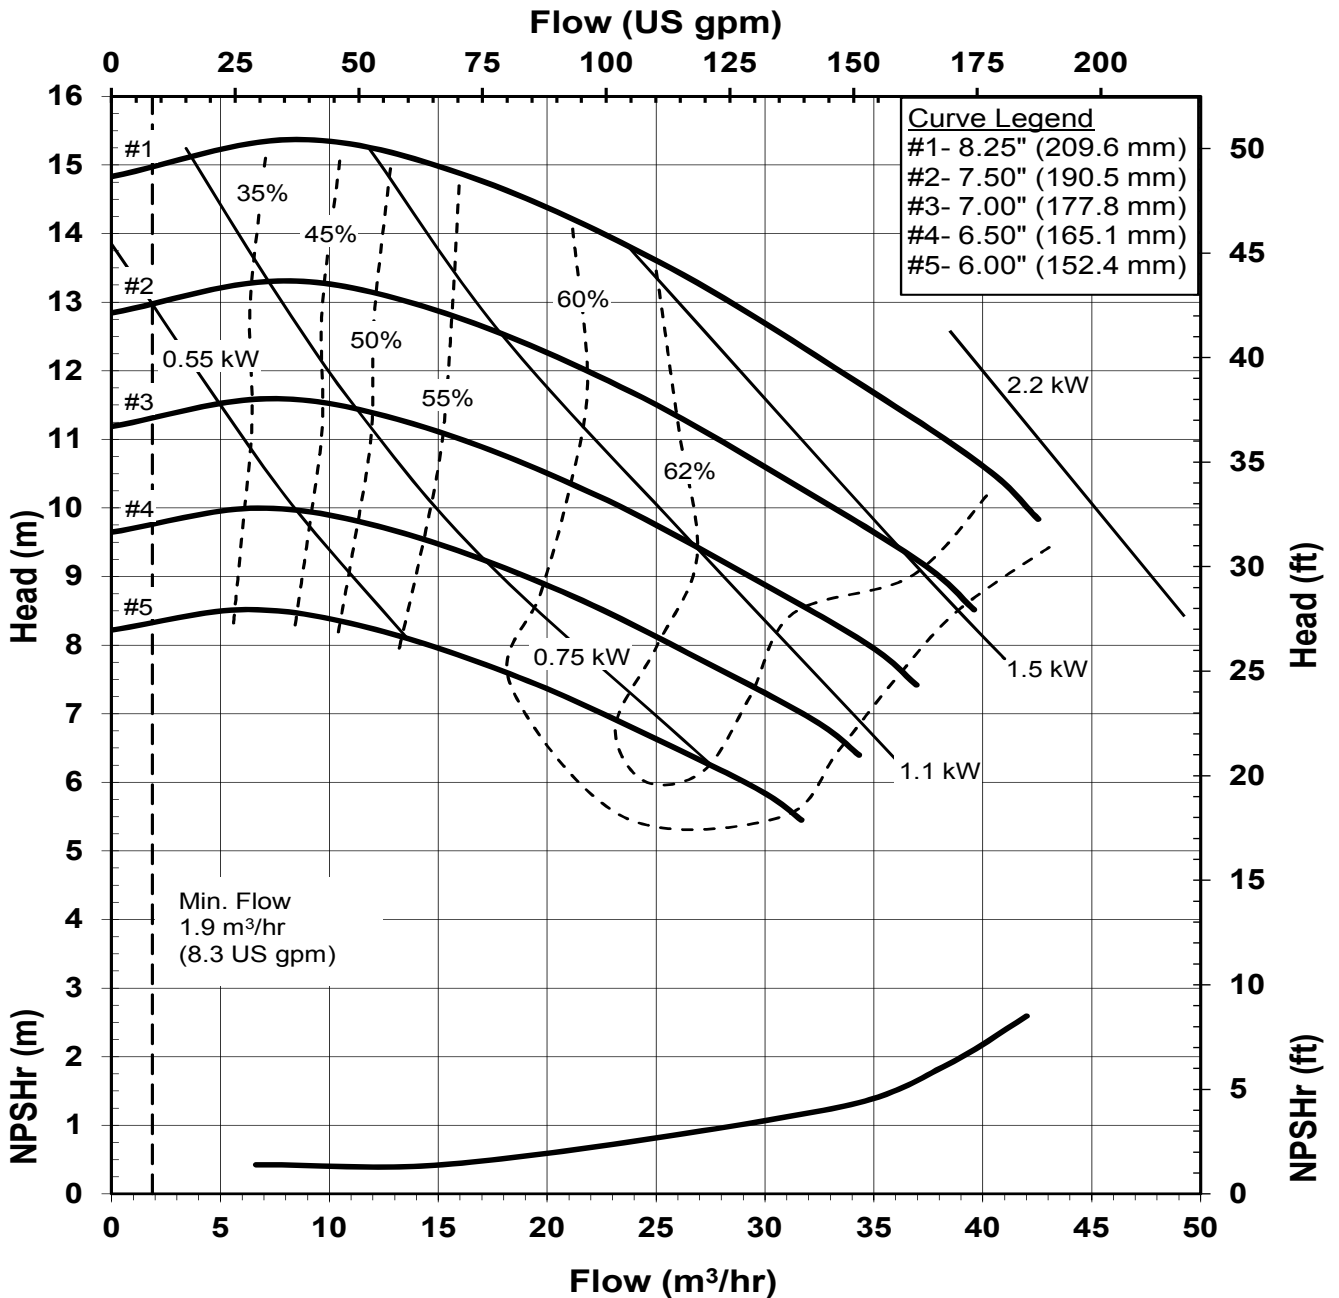

MODEL: UC438
1450 rpm, 50 Hz
Suction: 4"
Discharge: 3"

UC438504P
4016 Rev 1
9-16-14

UC SERIES STANDARD HORIZONTAL PERFORMANCE CURVE

MODEL: UC3158/UC328
3500 rpm, 60 Hz
Suction: 3"
Discharge: 1.5"

UC3158602P
 4017 Rev 0
 1-15-2014

UC SERIES STANDARD HORIZONTAL PERFORMANCE CURVE

MODEL: UC3158/UC328
1750 rpm, 60 Hz
Suction: 3"
Discharge: 1.5"

UC3158604P
 4018 Rev 0
 1-15-2014

UC SERIES STANDARD HORIZONTAL PERFORMANCE CURVE

MODEL: UC3158/UC328
2900 rpm, 50 Hz
Suction: 3"
Discharge: 1.5"

UC3158502P
4019 Rev 0
1-15-2014

**UC SERIES
STANDARD HORIZONTAL
PERFORMANCE CURVE**

MODEL: UC3158/UC328
1450 rpm, 50 Hz
Suction: 3"
Discharge: 1.5"

UC3158504P
 4020 Rev 0
 1-15-2014