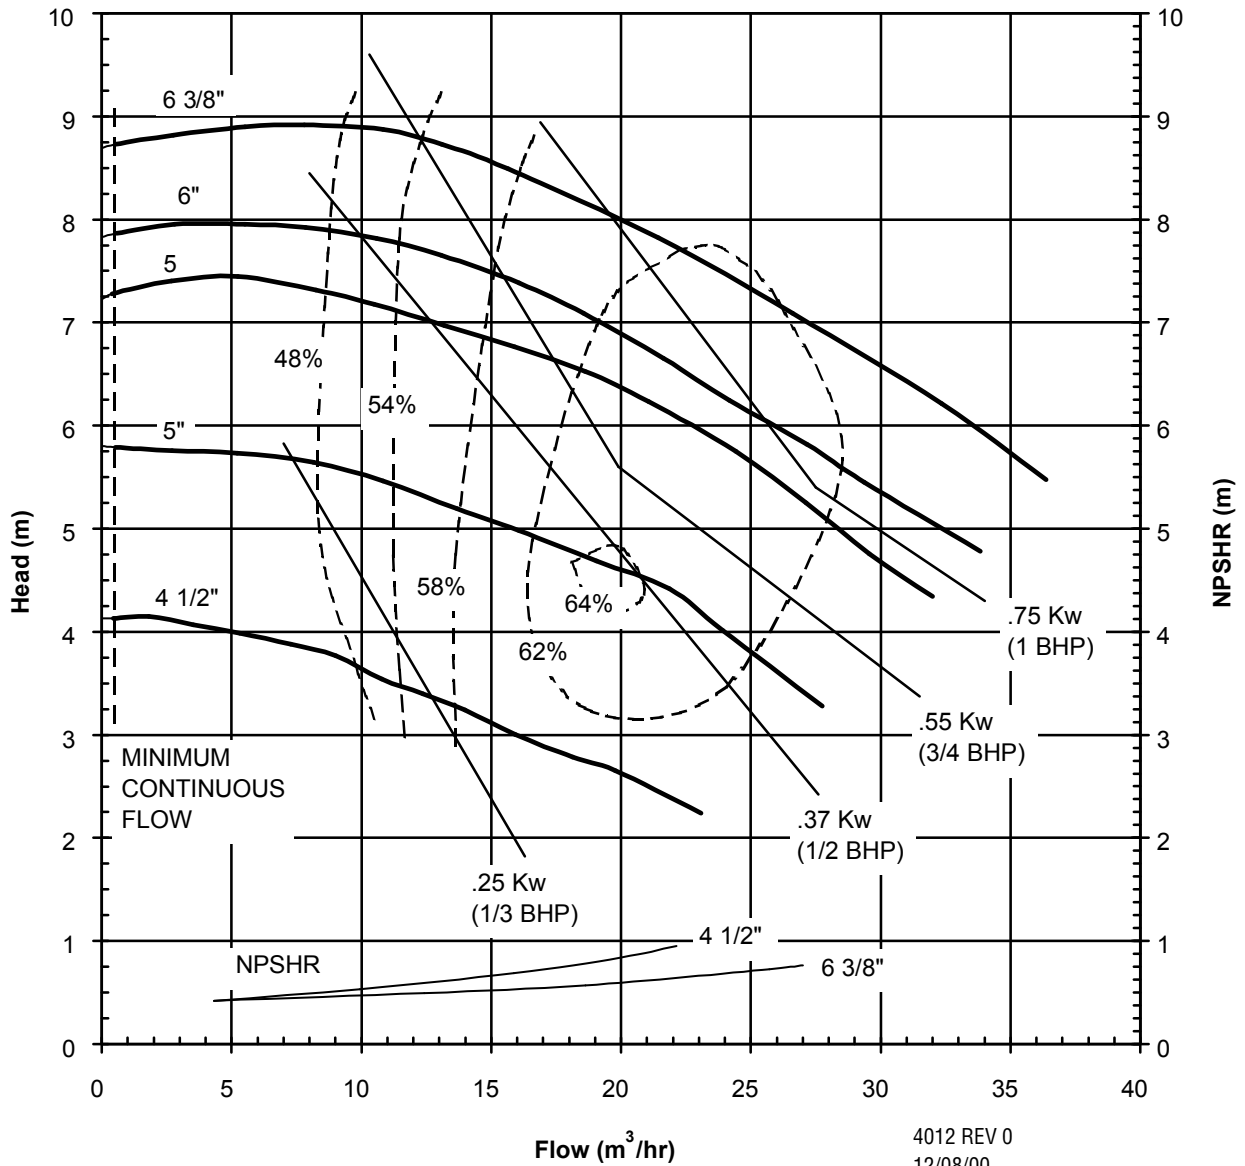

4010 REV 0
12/08/00

UC SERIES STANDARD HORIZONTAL PERFORMANCE CURVE

MODEL: UC326
2900 rpm, 50 Hz
Suction: 3"
Discharge: 2"

4011 REV 0
12/08/00

UC SERIES STANDARD HORIZONTAL PERFORMANCE CURVE

MODEL: UC326
1450 rpm, 50 Hz
Suction: 3"
Discharge: 2"