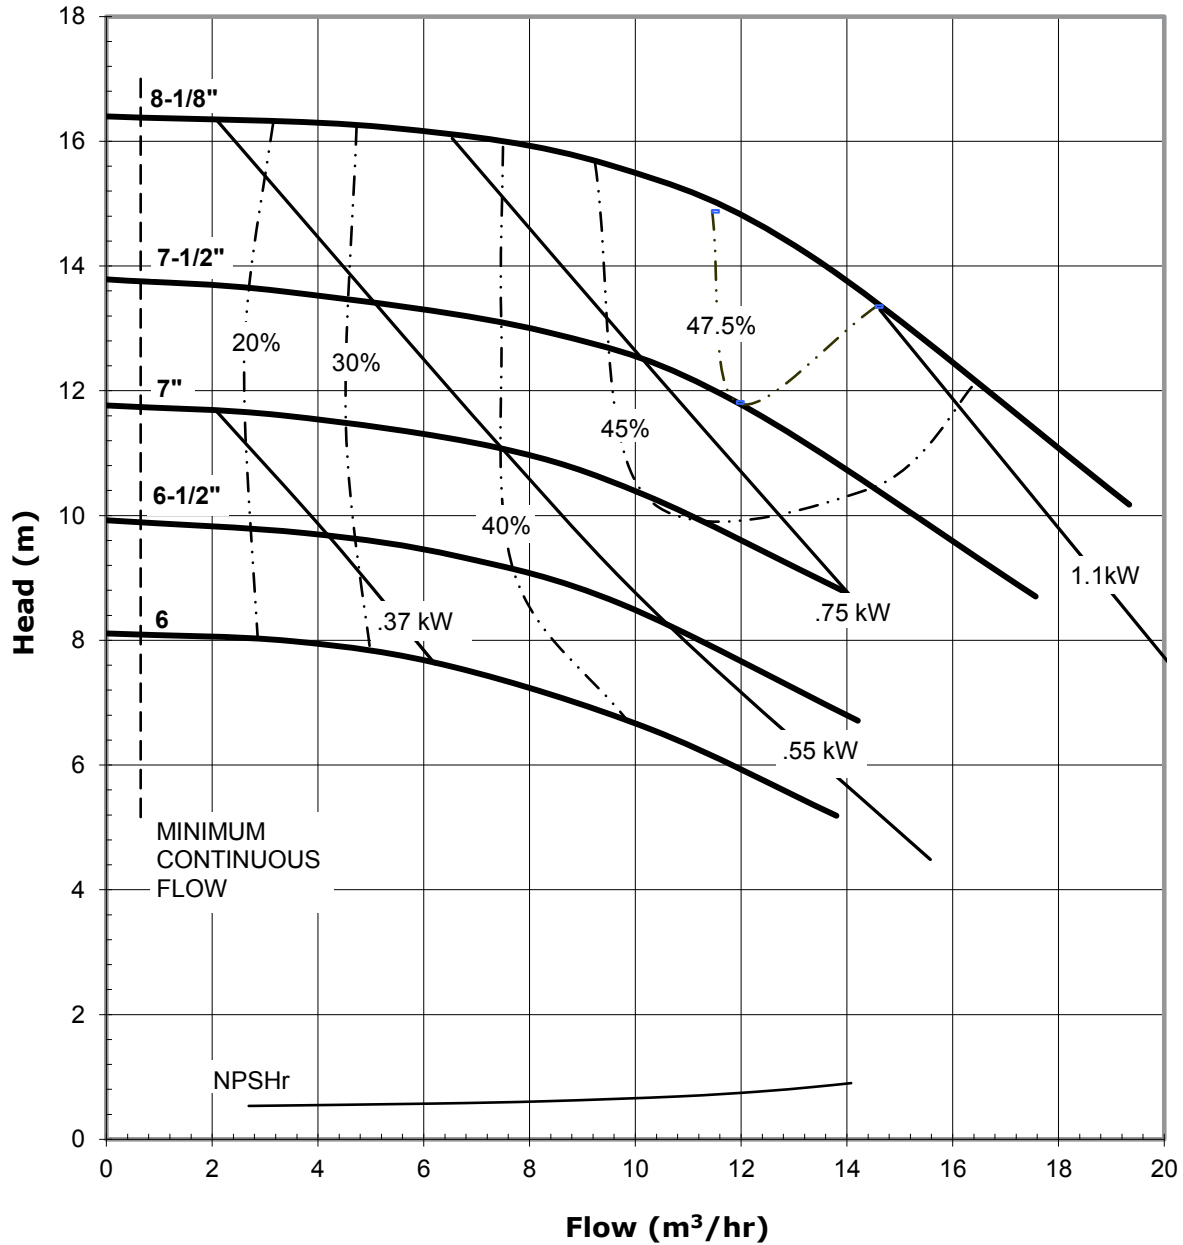

UC SERIES STANDARD HORIZONTAL PERFORMANCE CURVE

MODEL: UC1518
2900 rpm, 50 Hz
Suction: 1.5"
Discharge: 1"

UC SERIES STANDARD HORIZONTAL PERFORMANCE CURVE

MODEL: UC1518
1450 rpm, 50 Hz
Suction: 1.5"
Discharge: 1"