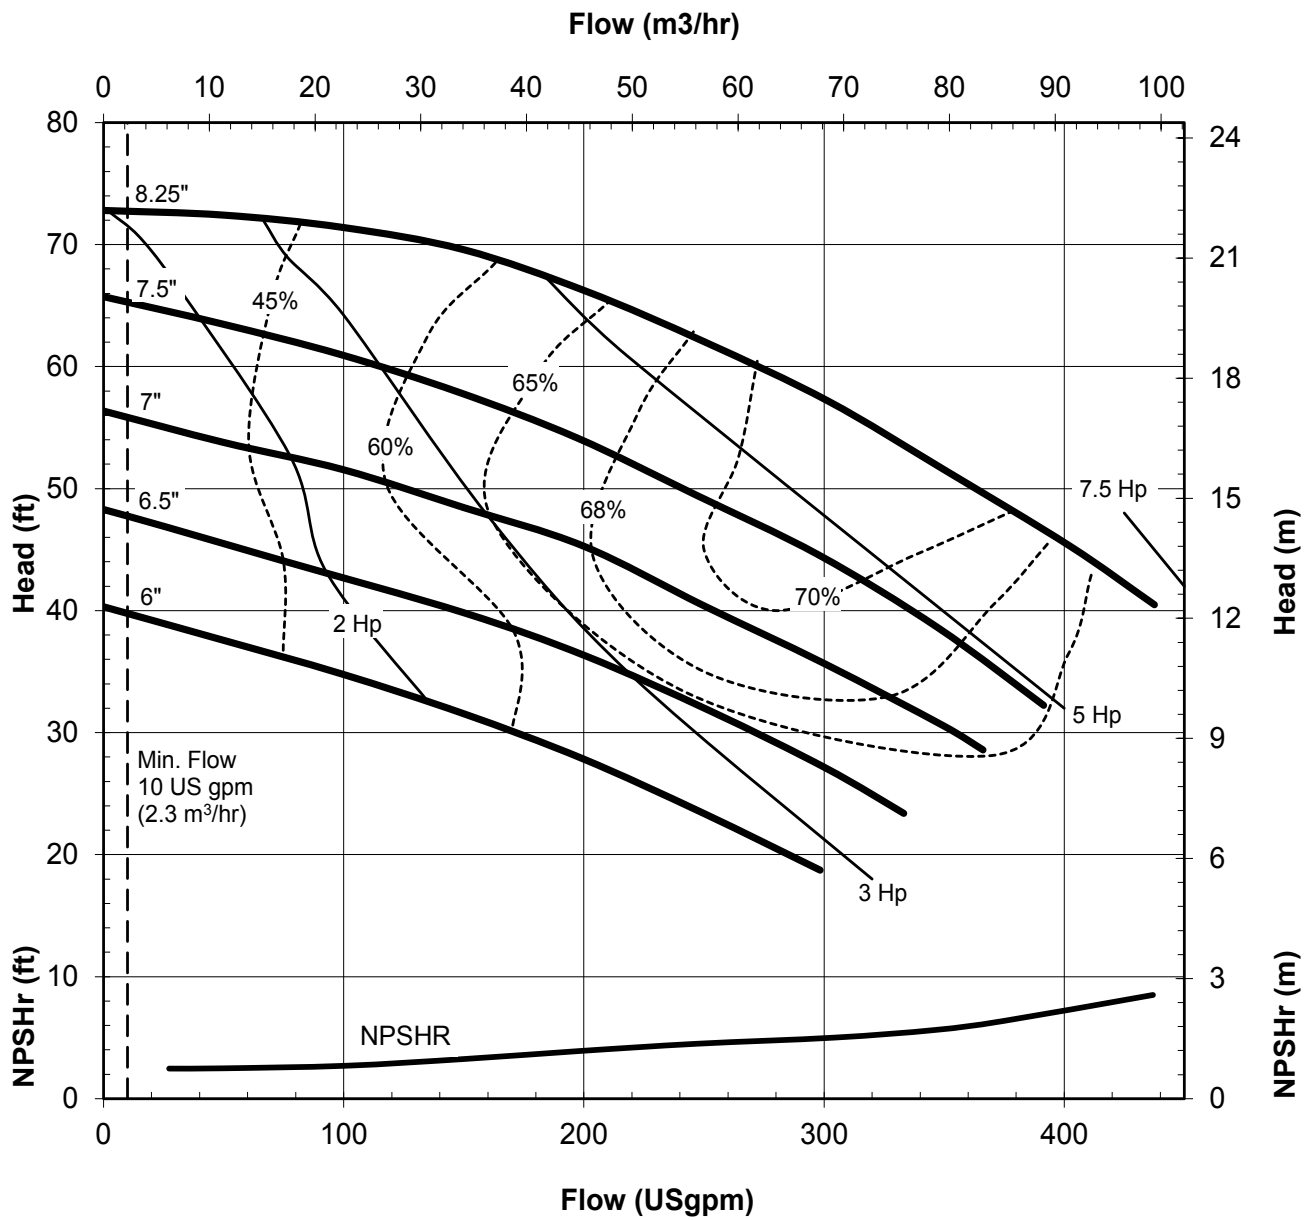

UC SERIES STANDARD HORIZONTAL PERFORMANCE CURVE

MODEL: UC436
2900 rpm, 50 Hz
Suction: 4"
Discharge: 3"

UC SERIES STANDARD HORIZONTAL PERFORMANCE CURVE

MODEL: UC436
1450 rpm, 50 Hz
Suction: 4"
Discharge: 3"

UC SERIES STANDARD HORIZONTAL PERFORMANCE CURVE

MODEL: UC438
3500 rpm, 60 Hz
Suction: 4"
Discharge: 3"

UC438602P
4013 Rev 1
9-16-14

UC SERIES STANDARD HORIZONTAL PERFORMANCE CURVE

MODEL: UC438
1750 rpm, 60 Hz
Suction: 4"
Discharge: 3"

UC438604P
4015 Rev 1
9-16-14

**UC SERIES
STANDARD HORIZONTAL
PERFORMANCE CURVE**

MODEL: UC438
2900 rpm, 50 Hz
Suction: 4"
Discharge: 3"

UC438502P
4014 Rev 1
9-16-14

UC SERIES STANDARD HORIZONTAL PERFORMANCE CURVE