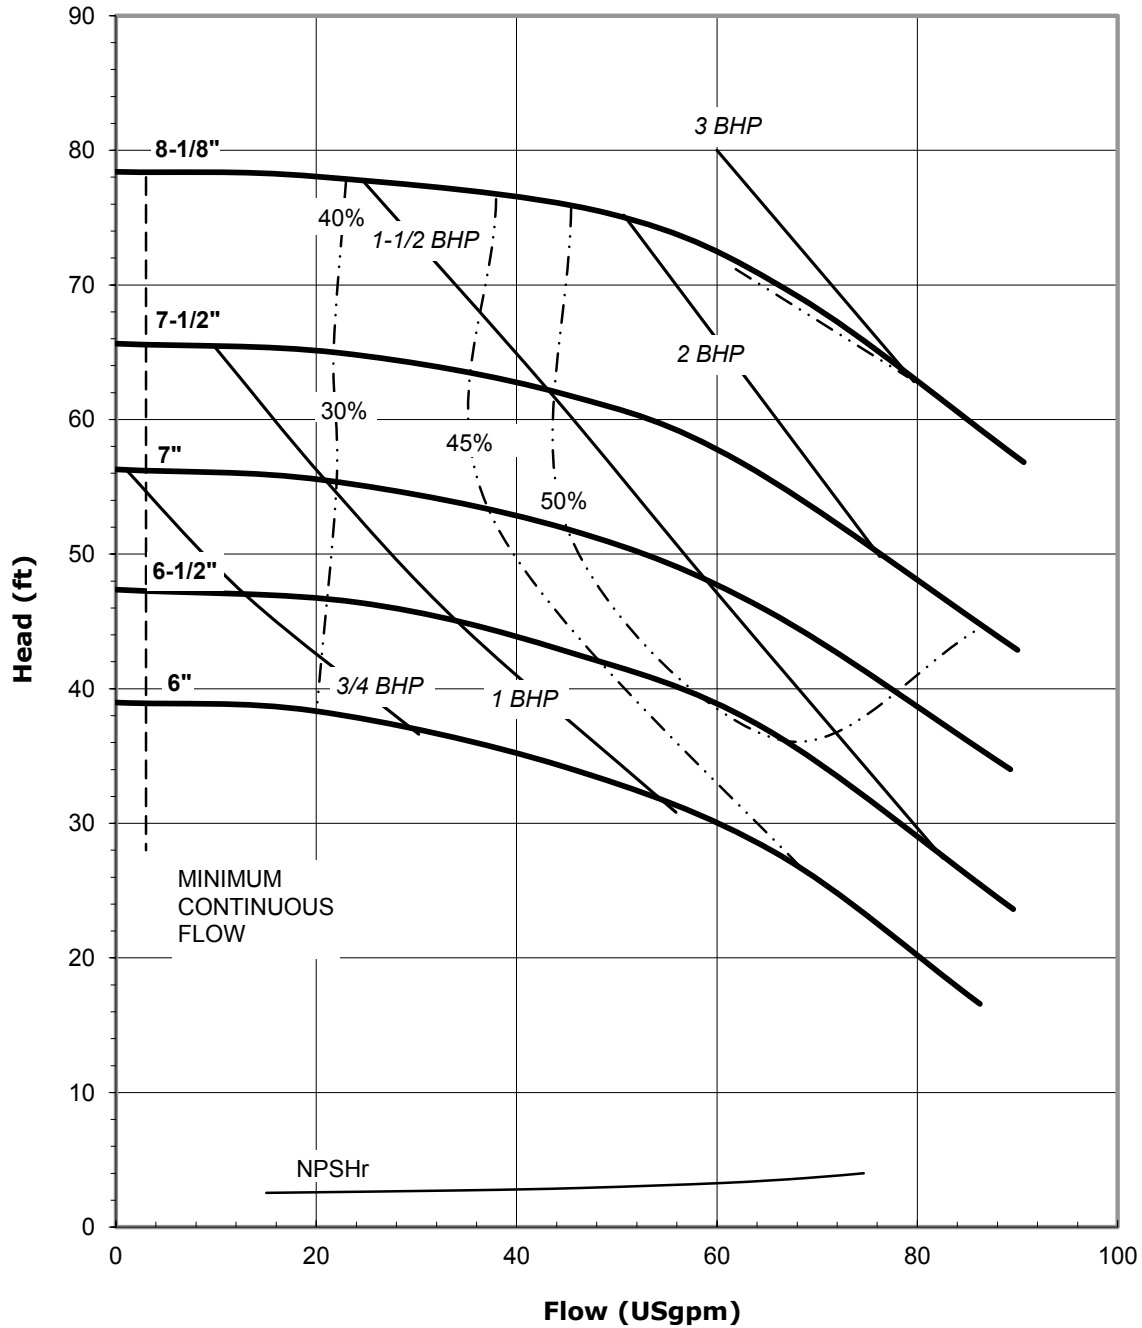

4004 REV 0
12/08/00

UC SERIES STANDARD HORIZONTAL PERFORMANCE CURVE

MODEL: UC1518
3500 rpm, 60 Hz
Suction: 1.5"
Discharge: 1"

UC SERIES STANDARD HORIZONTAL PERFORMANCE CURVE

MODEL: UC1518
1750 rpm, 60 Hz
Suction: 1.5"
Discharge: 1"