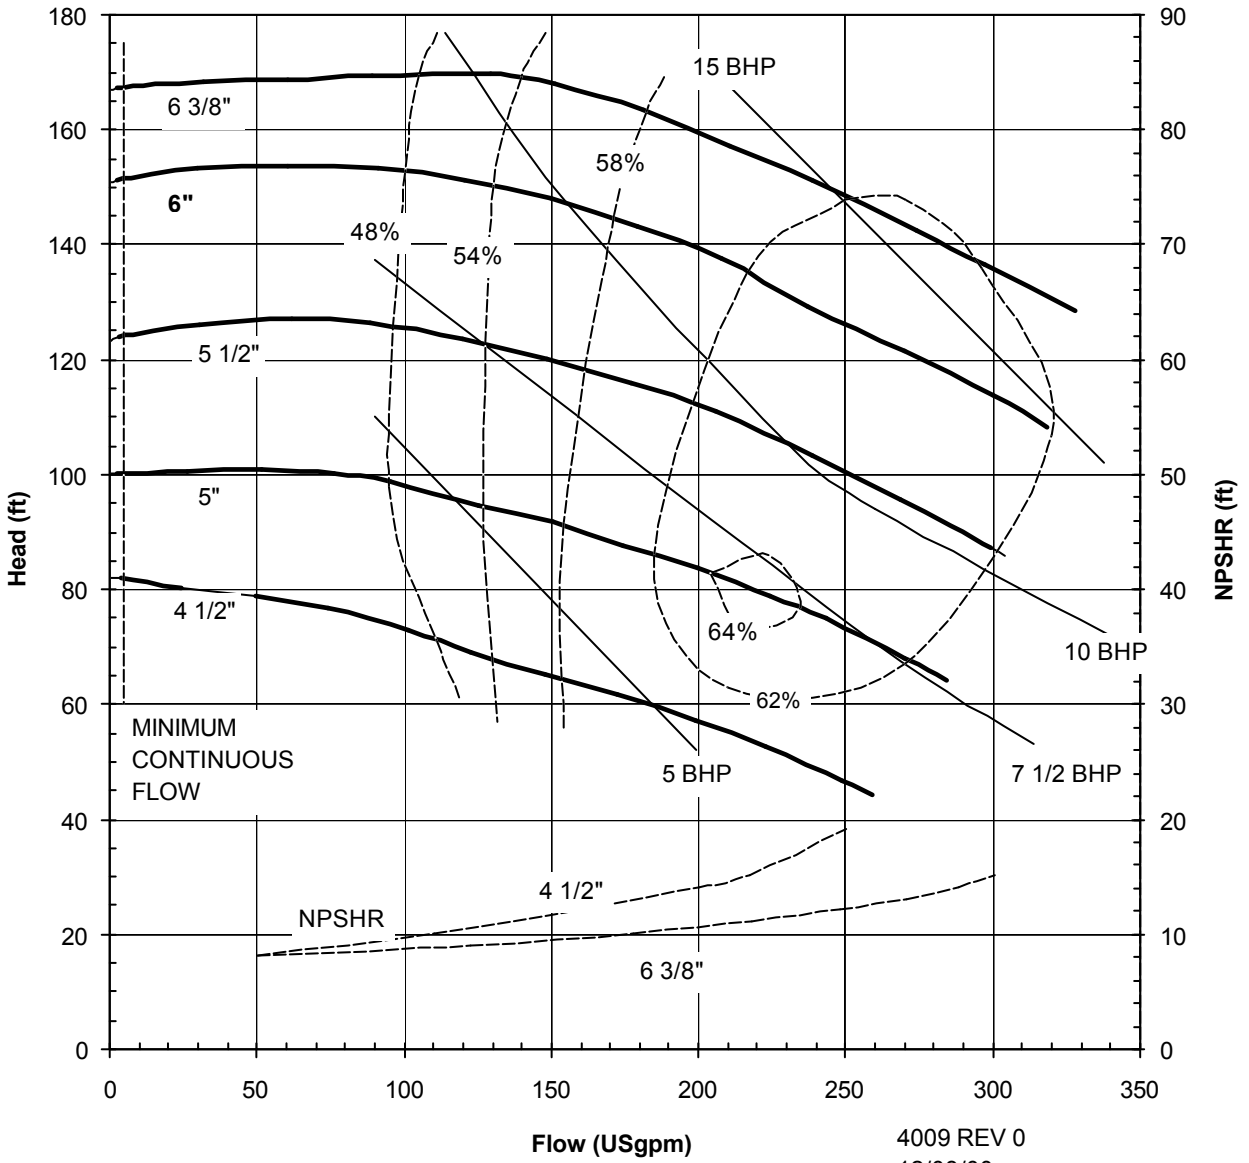

UC SERIES STANDARD HORIZONTAL PERFORMANCE CURVE

MODEL: UC326

3500 rpm, 60 Hz

Suction: 3"

Discharge: 2"

4009 REV 0
12/08/00