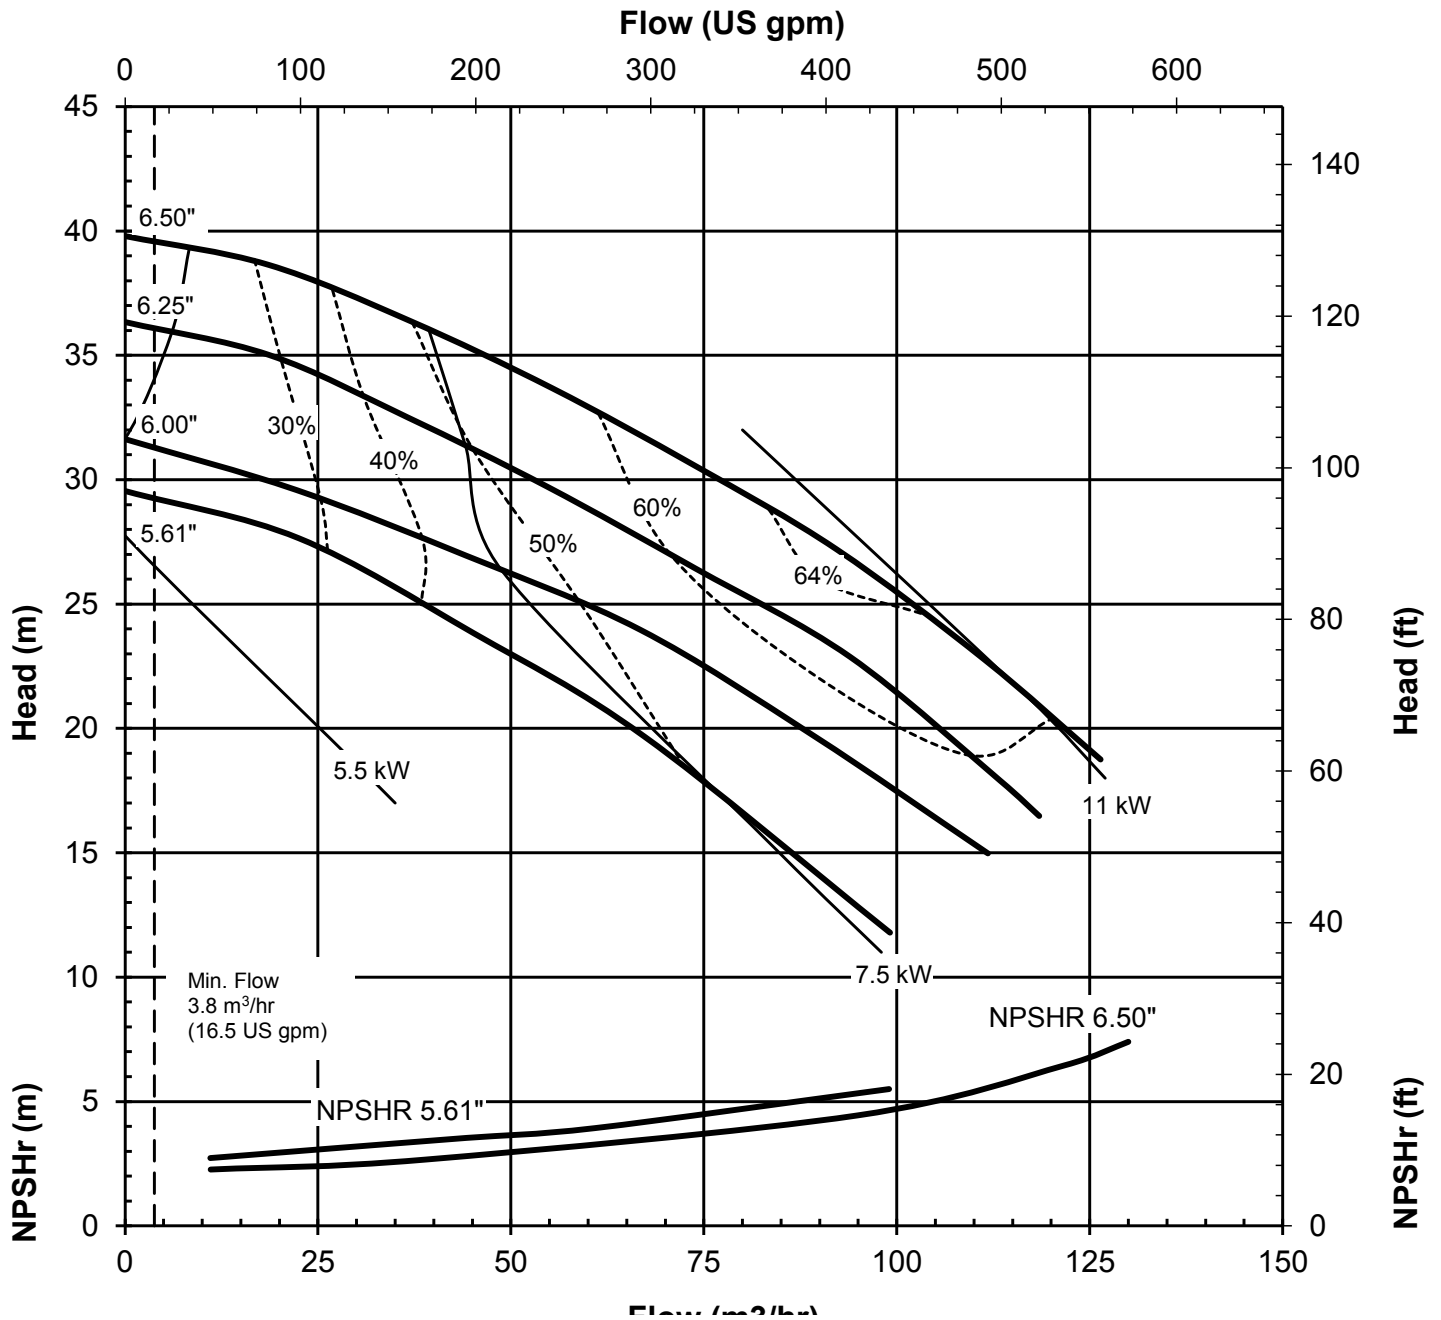

4012 REV 0
12/08/00

**UC SERIES
STANDARD HORIZONTAL
PERFORMANCE CURVE**

MODEL: UC436
3500 rpm, 60 Hz
Suction: 4"
Discharge: 3"

UC SERIES STANDARD HORIZONTAL PERFORMANCE CURVE

MODEL: UC436
1725 rpm, 60 Hz
Suction: 4"
Discharge: 3"

UC SERIES STANDARD HORIZONTAL PERFORMANCE CURVE

MODEL: UC436
2900 rpm, 50 Hz
Suction: 4"
Discharge: 3"

UC SERIES STANDARD HORIZONTAL PERFORMANCE CURVE

MODEL: UC436
1450 rpm, 50 Hz
Suction: 4"
Discharge: 3"