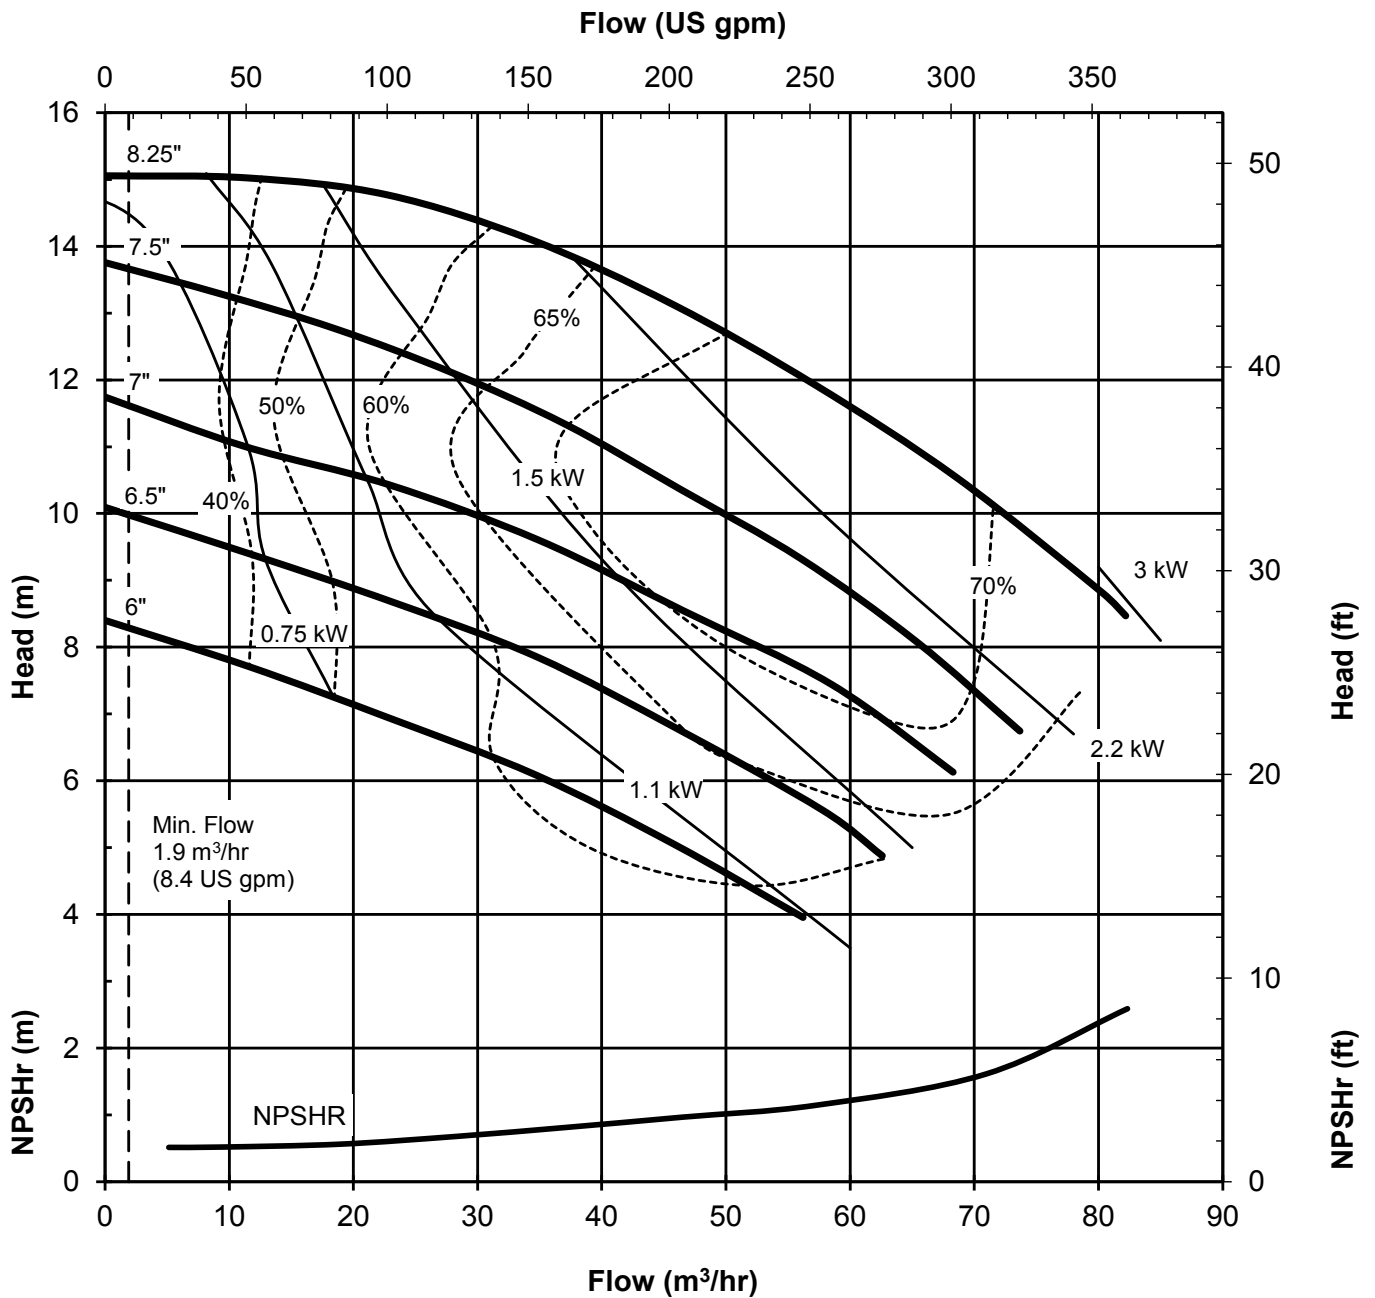

UC438604P
4015 Rev 1
9-16-14

**UC SERIES
STANDARD HORIZONTAL
PERFORMANCE CURVE**

MODEL: UC438
2900 rpm, 50 Hz
Suction: 4"
Discharge: 3"

UC438502P
4014 Rev 1
9-16-14

UC SERIES STANDARD HORIZONTAL PERFORMANCE CURVE

MODEL: UC438
1450 rpm, 50 Hz
Suction: 4"
Discharge: 3"

UC438504P
4016 Rev 1
9-16-14

UC SERIES STANDARD HORIZONTAL PERFORMANCE CURVE

MODEL: UC3158/UC328
3500 rpm, 60 Hz
Suction: 3"
Discharge: 1.5"

UC3158602P
 4017 Rev 0
 1-15-2014