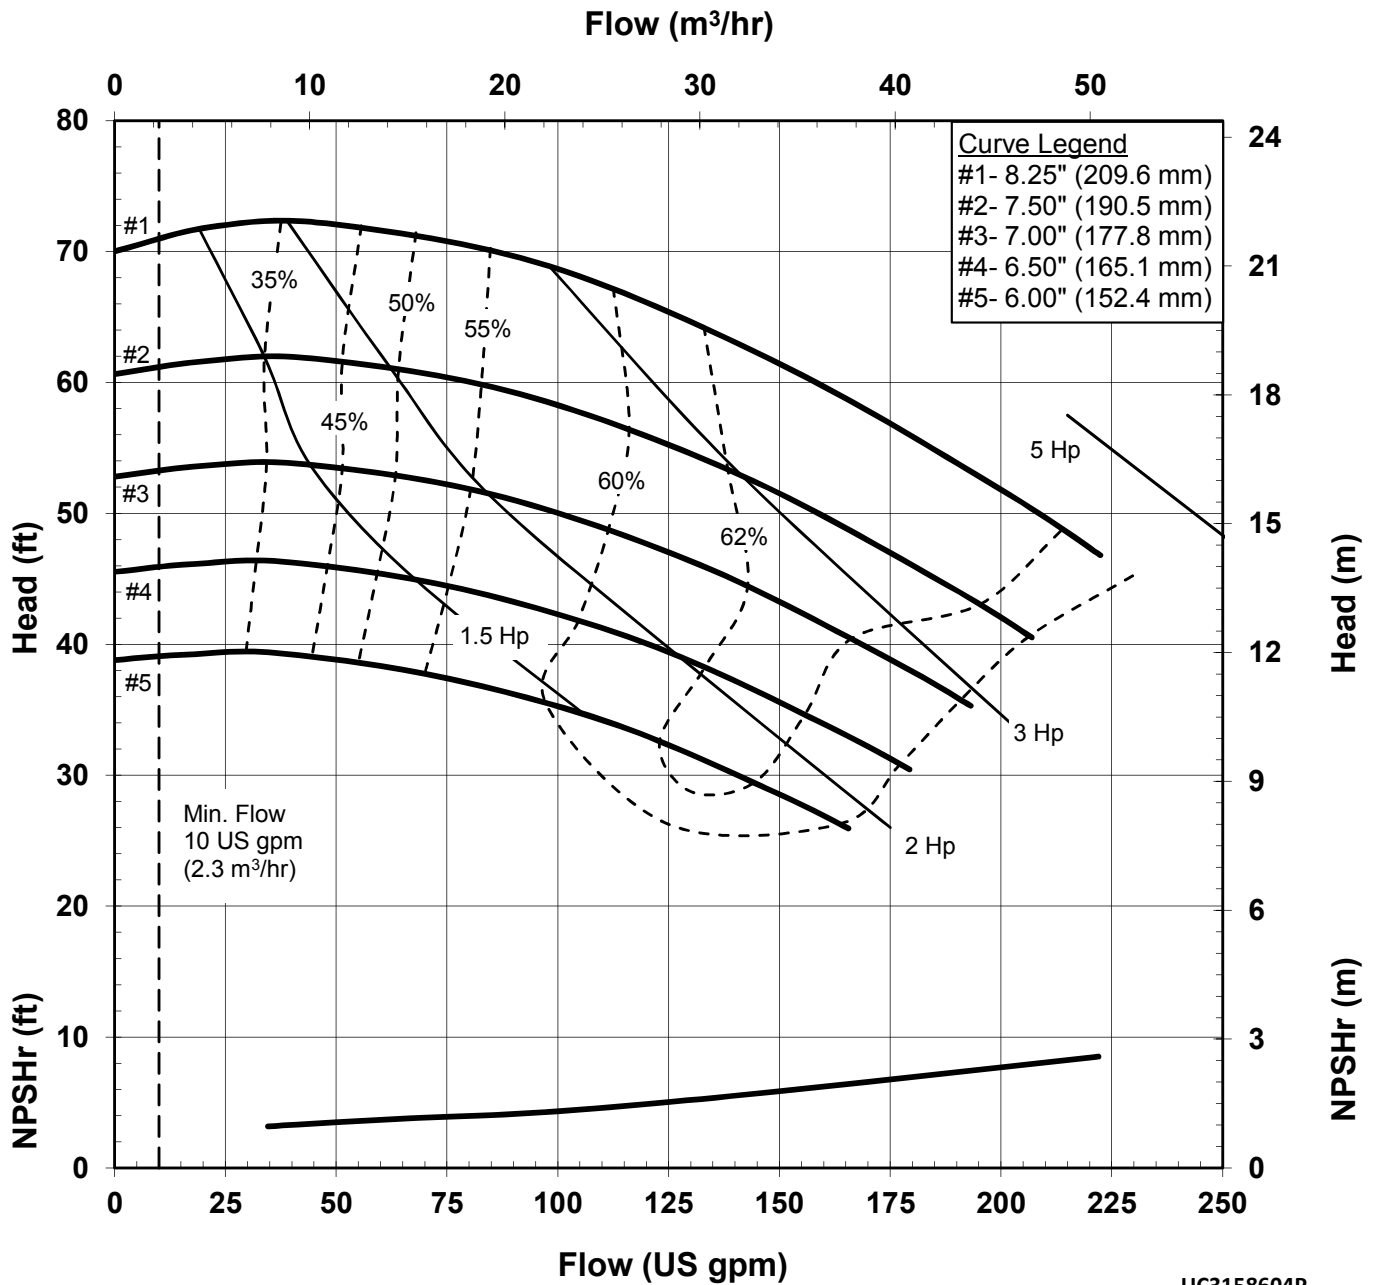

UC438604P
4015 Rev 1
9-16-14

**UC SERIES
STANDARD HORIZONTAL
PERFORMANCE CURVE**

MODEL: UC438
2900 rpm, 50 Hz
Suction: 4"
Discharge: 3"

UC438502P
4014 Rev 1
9-16-14

UC SERIES STANDARD HORIZONTAL PERFORMANCE CURVE

MODEL: UC438
1450 rpm, 50 Hz
Suction: 4"
Discharge: 3"

UC438504P
4016 Rev 1
9-16-14

UC SERIES STANDARD HORIZONTAL PERFORMANCE CURVE

MODEL: UC3158/UC328
3500 rpm, 60 Hz
Suction: 3"
Discharge: 1.5"

UC3158602P
 4017 Rev 0
 1-15-2014

UC SERIES STANDARD HORIZONTAL PERFORMANCE CURVE

MODEL: UC3158/UC328
1750 rpm, 60 Hz
Suction: 3"
Discharge: 1.5"

UC3158604P
 4018 Rev 0
 1-15-2014

UC SERIES STANDARD HORIZONTAL PERFORMANCE CURVE

MODEL: UC3158/UC328
2900 rpm, 50 Hz
Suction: 3"
Discharge: 1.5"

UC3158502P
4019 Rev 0
1-15-2014

**UC SERIES
STANDARD HORIZONTAL
PERFORMANCE CURVE**

MODEL: UC3158/UC328
1450 rpm, 50 Hz
Suction: 3"
Discharge: 1.5"

UC3158504P
 4020 Rev 0
 1-15-2014