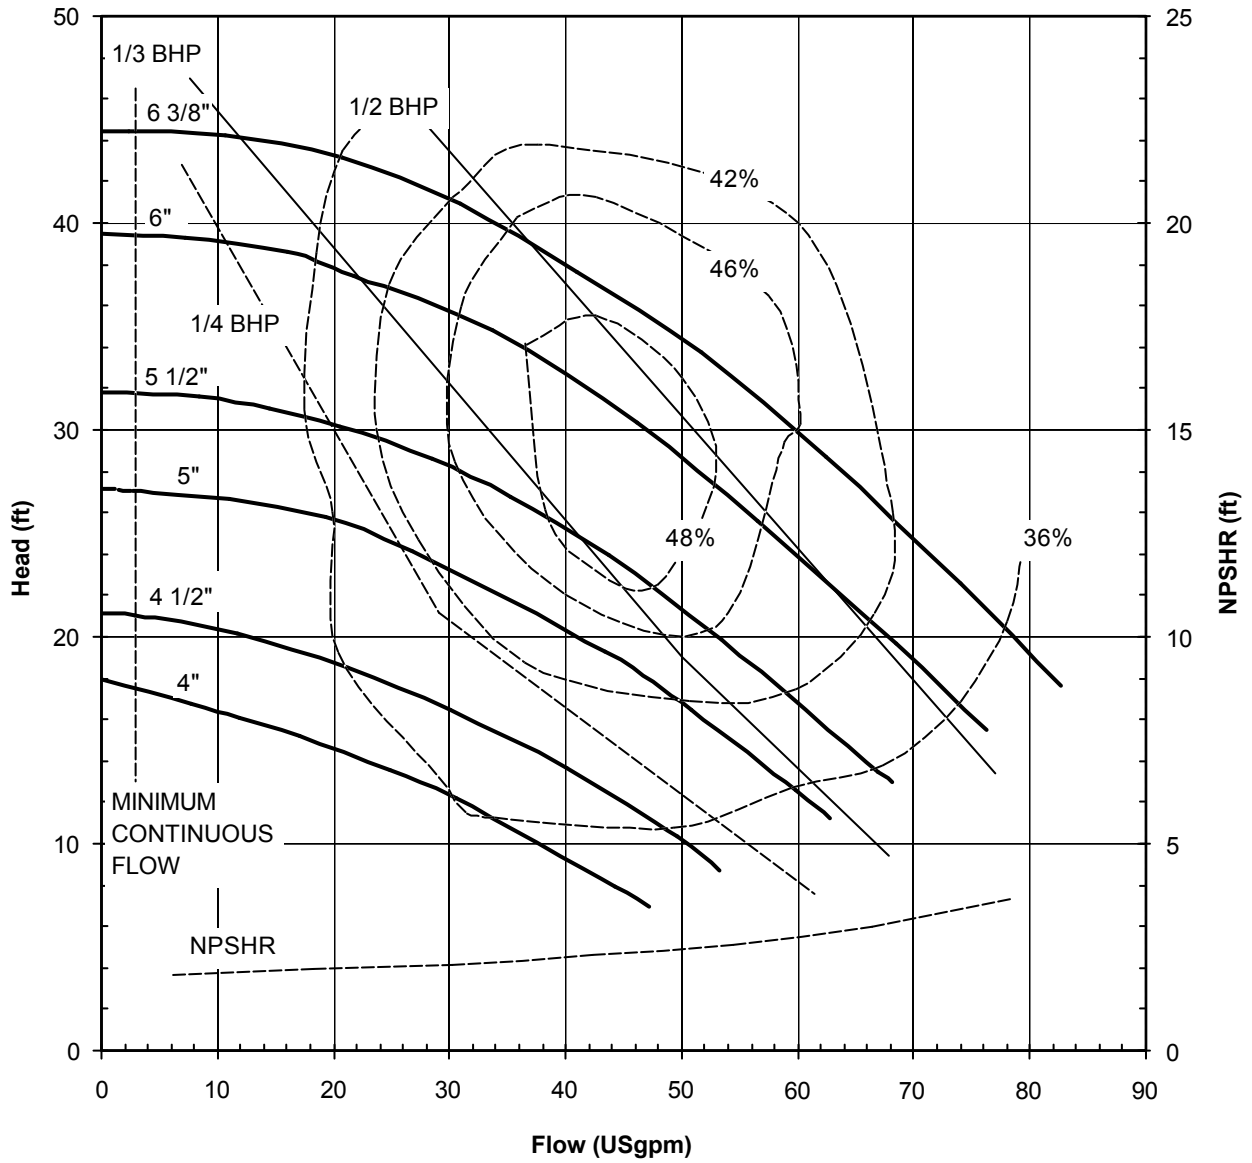

UC SERIES STANDARD HORIZONTAL PERFORMANCE CURVE

MODEL: UC1516

3500 rpm, 60 Hz

Suction: 1 1/2"

Discharge: 1"

4001 REV 0, 12/08/00

UC SERIES STANDARD HORIZONTAL PERFORMANCE CURVE

MODEL: UC1516
1750 rpm, 60 Hz
Suction: 1 1/2"
Discharge: 1"