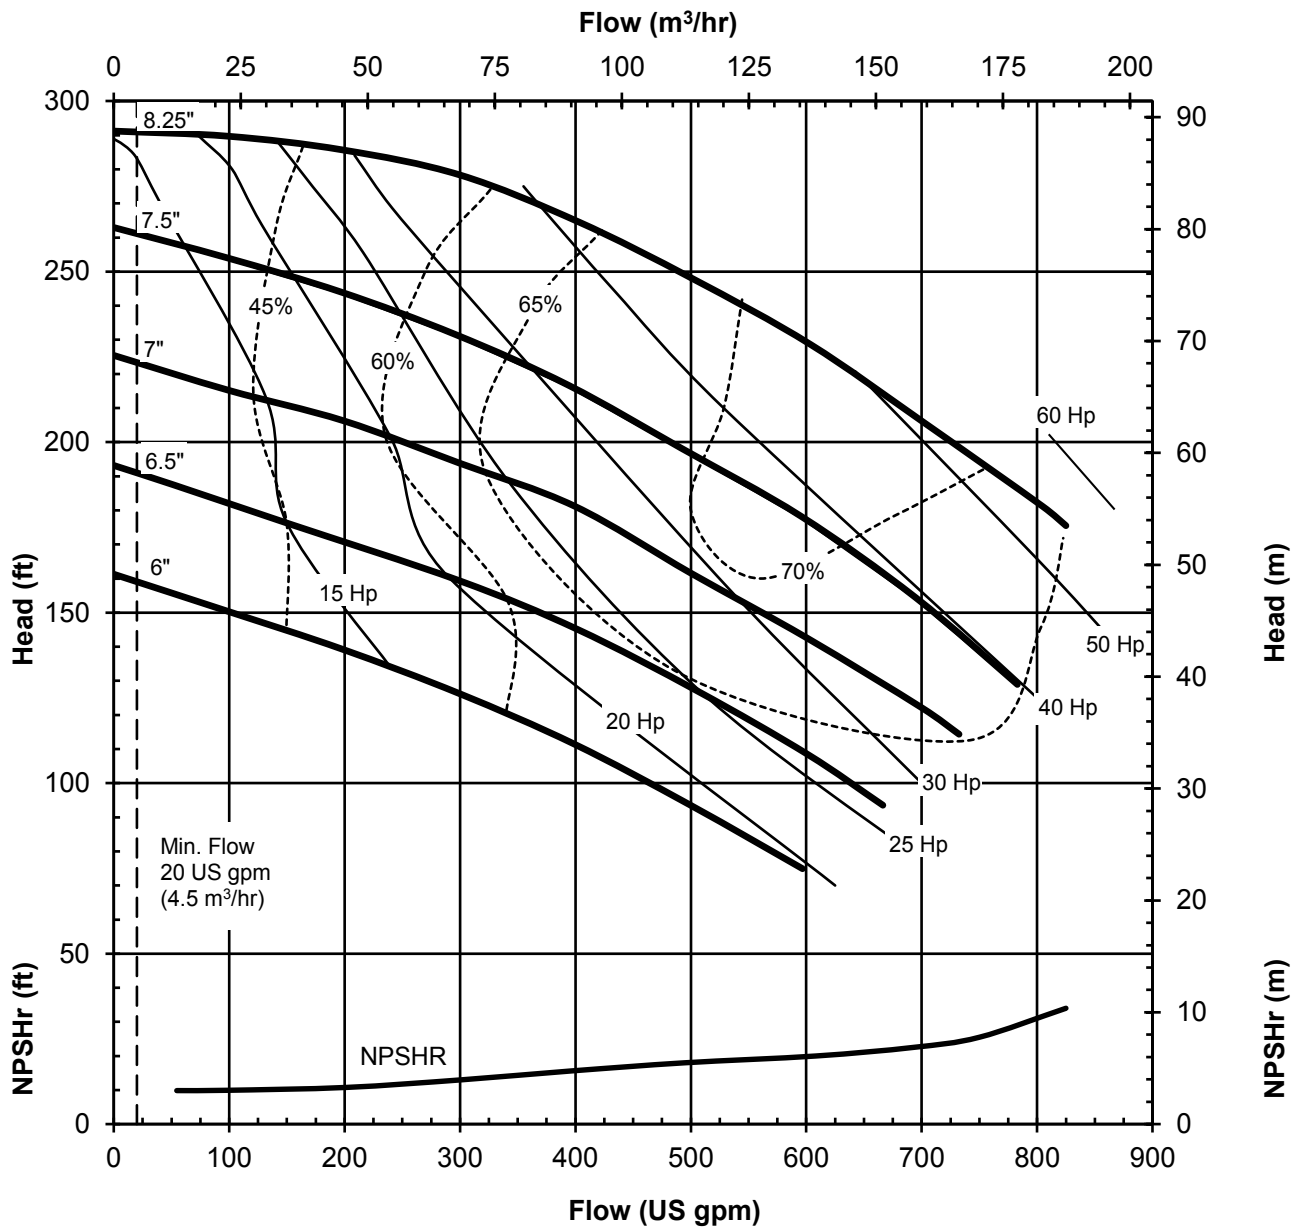

UC SERIES STANDARD HORIZONTAL PERFORMANCE CURVE

MODEL: UC436
2900 rpm, 50 Hz
Suction: 4"
Discharge: 3"

UC SERIES STANDARD HORIZONTAL PERFORMANCE CURVE

MODEL: UC436
1450 rpm, 50 Hz
Suction: 4"
Discharge: 3"

UC SERIES STANDARD HORIZONTAL PERFORMANCE CURVE

MODEL: UC438
3500 rpm, 60 Hz
Suction: 4"
Discharge: 3"

UC438602P
4013 Rev 1
9-16-14

UC SERIES STANDARD HORIZONTAL PERFORMANCE CURVE

MODEL: UC438
1750 rpm, 60 Hz
Suction: 4"
Discharge: 3"