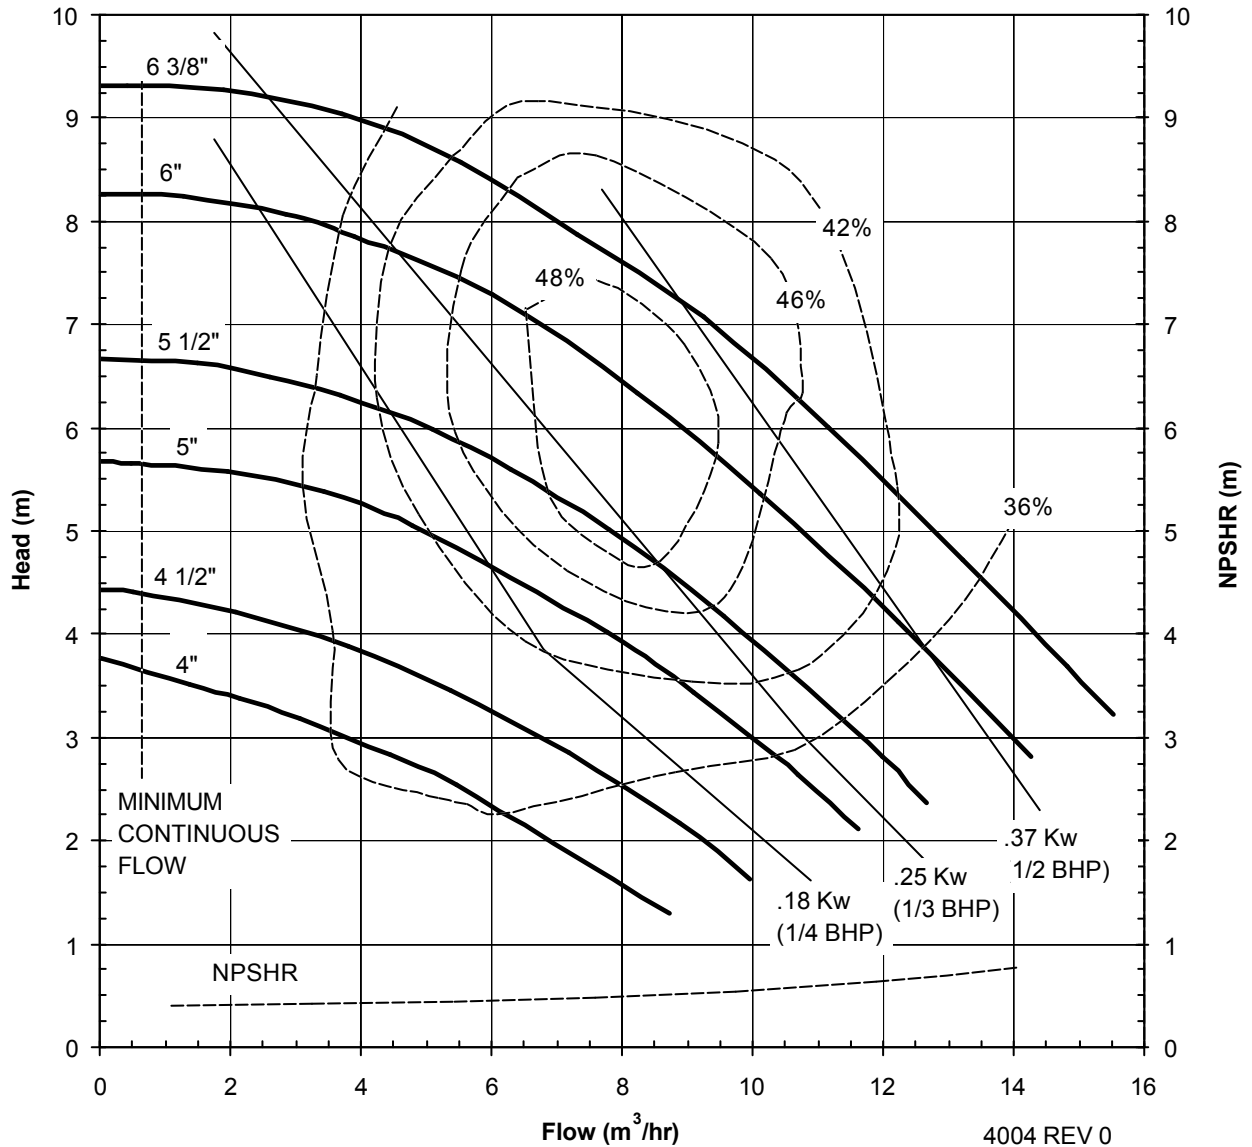

4002 REV 0
12/08/00

UC SERIES STANDARD HORIZONTAL PERFORMANCE CURVE

MODEL: UC1516
2900 rpm, 50 Hz
Suction: 1 1/2"
Discharge: 1"

UC SERIES STANDARD HORIZONTAL PERFORMANCE CURVE

MODEL: UC1516
1450 rpm, 50 Hz
Suction: 1 1/2"
Discharge: 1"