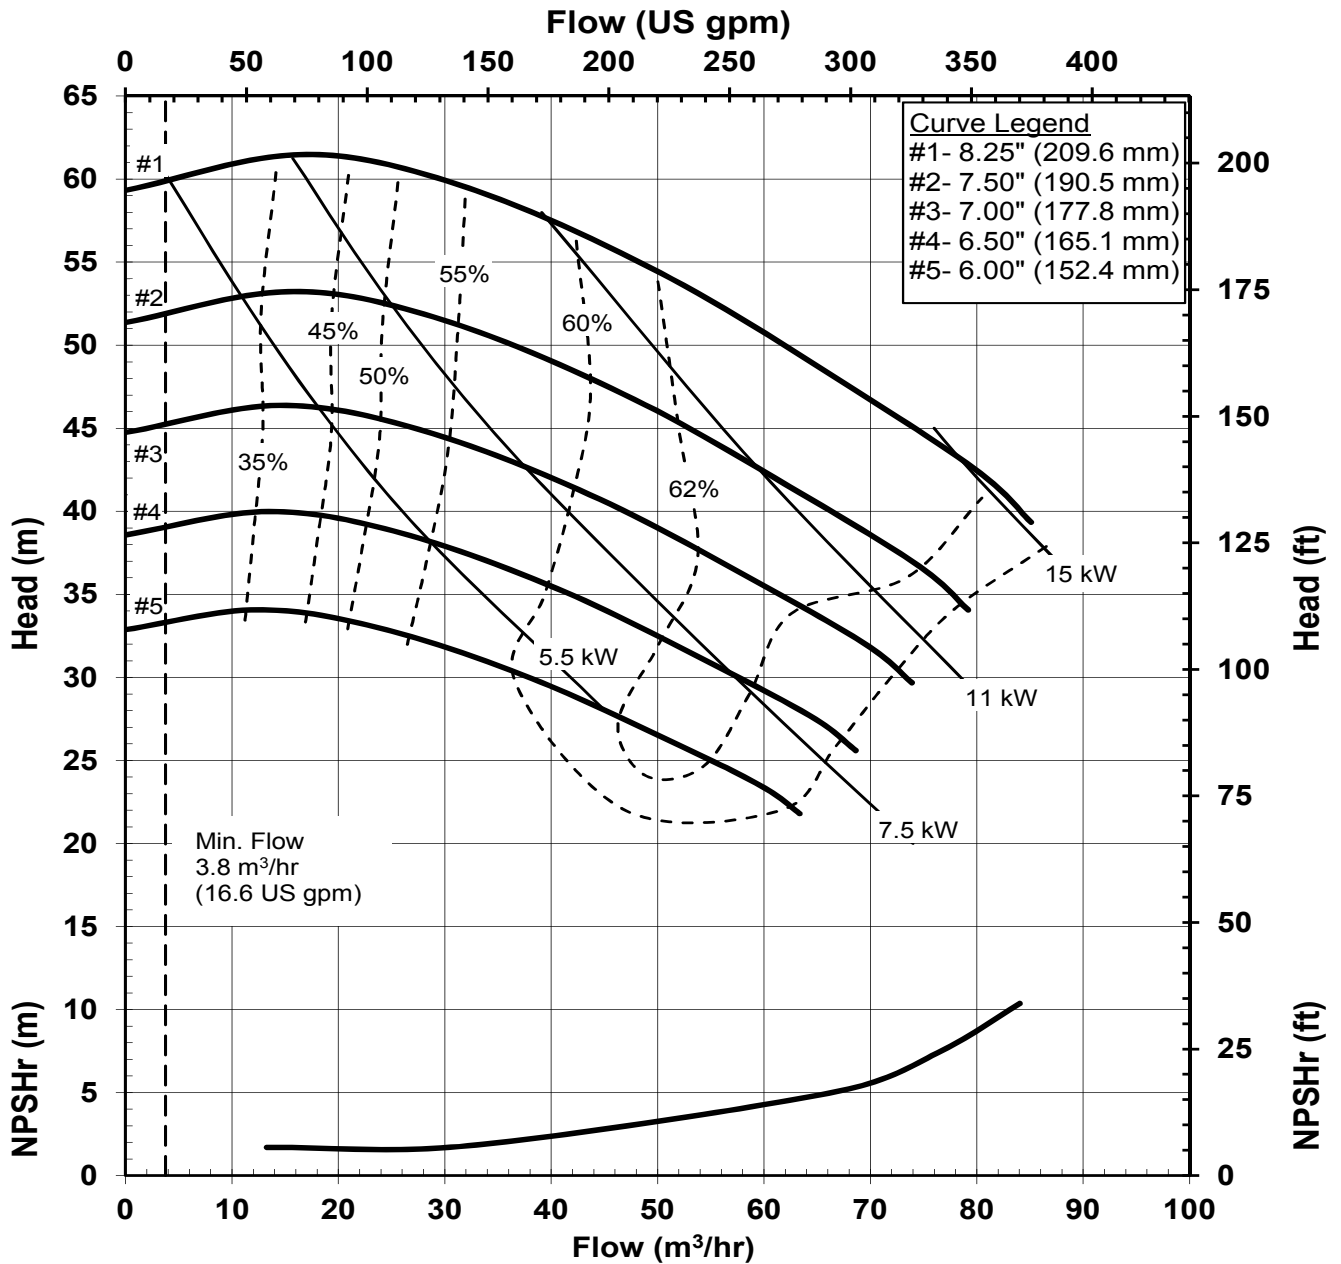

MODEL: UC438
1450 rpm, 50 Hz
Suction: 4"
Discharge: 3"

UC438504P
4016 Rev 1
9-16-14

UC SERIES STANDARD HORIZONTAL PERFORMANCE CURVE

MODEL: UC3158/UC328
3500 rpm, 60 Hz
Suction: 3"
Discharge: 1.5"

UC3158602P
 4017 Rev 0
 1-15-2014

UC SERIES STANDARD HORIZONTAL PERFORMANCE CURVE

MODEL: UC3158/UC328
1750 rpm, 60 Hz
Suction: 3"
Discharge: 1.5"

UC3158604P
 4018 Rev 0
 1-15-2014

UC SERIES STANDARD HORIZONTAL PERFORMANCE CURVE

MODEL: UC3158/UC328
2900 rpm, 50 Hz
Suction: 3"
Discharge: 1.5"

UC3158502P
4019 Rev 0
1-15-2014

**UC SERIES
STANDARD HORIZONTAL
PERFORMANCE CURVE**

MODEL: UC3158/UC328
1450 rpm, 50 Hz
Suction: 3"
Discharge: 1.5"

UC3158504P
 4020 Rev 0
 1-15-2014