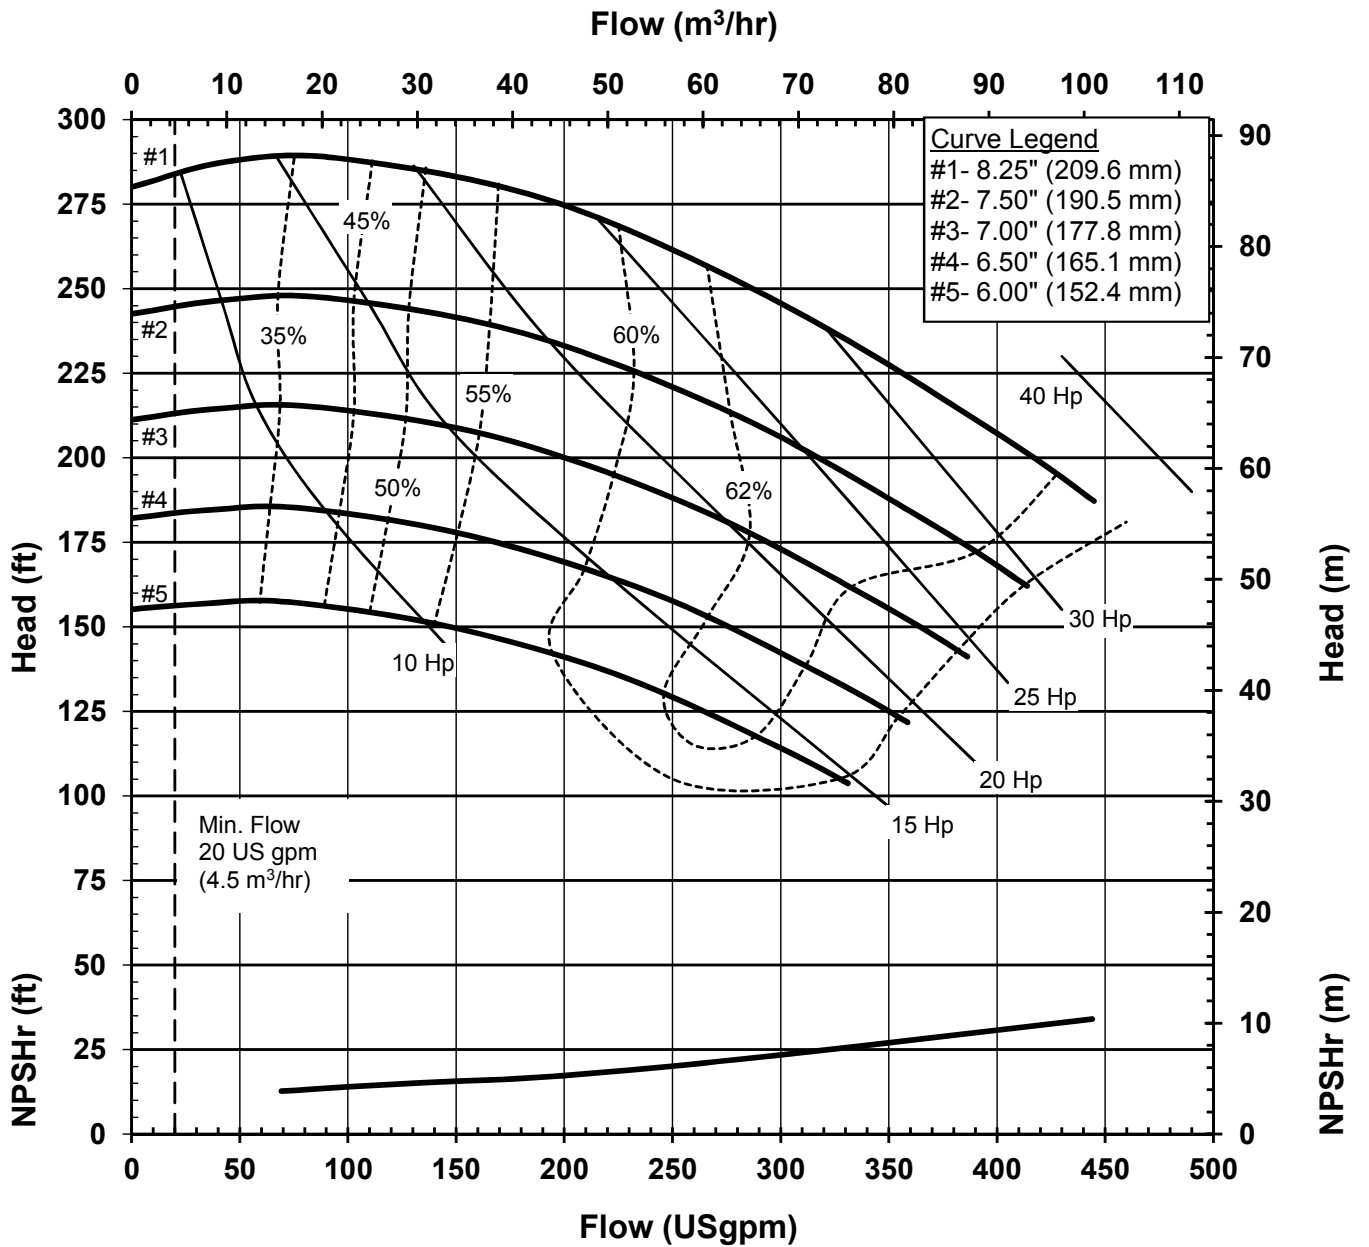

UC438604P
4015 Rev 1
9-16-14

**UC SERIES
STANDARD HORIZONTAL
PERFORMANCE CURVE**

MODEL: UC438
2900 rpm, 50 Hz
Suction: 4"
Discharge: 3"

UC438502P
4014 Rev 1
9-16-14

UC SERIES STANDARD HORIZONTAL PERFORMANCE CURVE

MODEL: UC438
1450 rpm, 50 Hz
Suction: 4"
Discharge: 3"

UC438504P
4016 Rev 1
9-16-14

UC SERIES STANDARD HORIZONTAL PERFORMANCE CURVE

MODEL: UC3158/UC328
3500 rpm, 60 Hz
Suction: 3"
Discharge: 1.5"

UC3158602P
 4017 Rev 0
 1-15-2014

UC SERIES STANDARD HORIZONTAL PERFORMANCE CURVE

MODEL: UC3158/UC328
1750 rpm, 60 Hz
Suction: 3"
Discharge: 1.5"

UC3158604P
 4018 Rev 0
 1-15-2014

UC SERIES STANDARD HORIZONTAL PERFORMANCE CURVE

MODEL: UC3158/UC328
2900 rpm, 50 Hz
Suction: 3"
Discharge: 1.5"