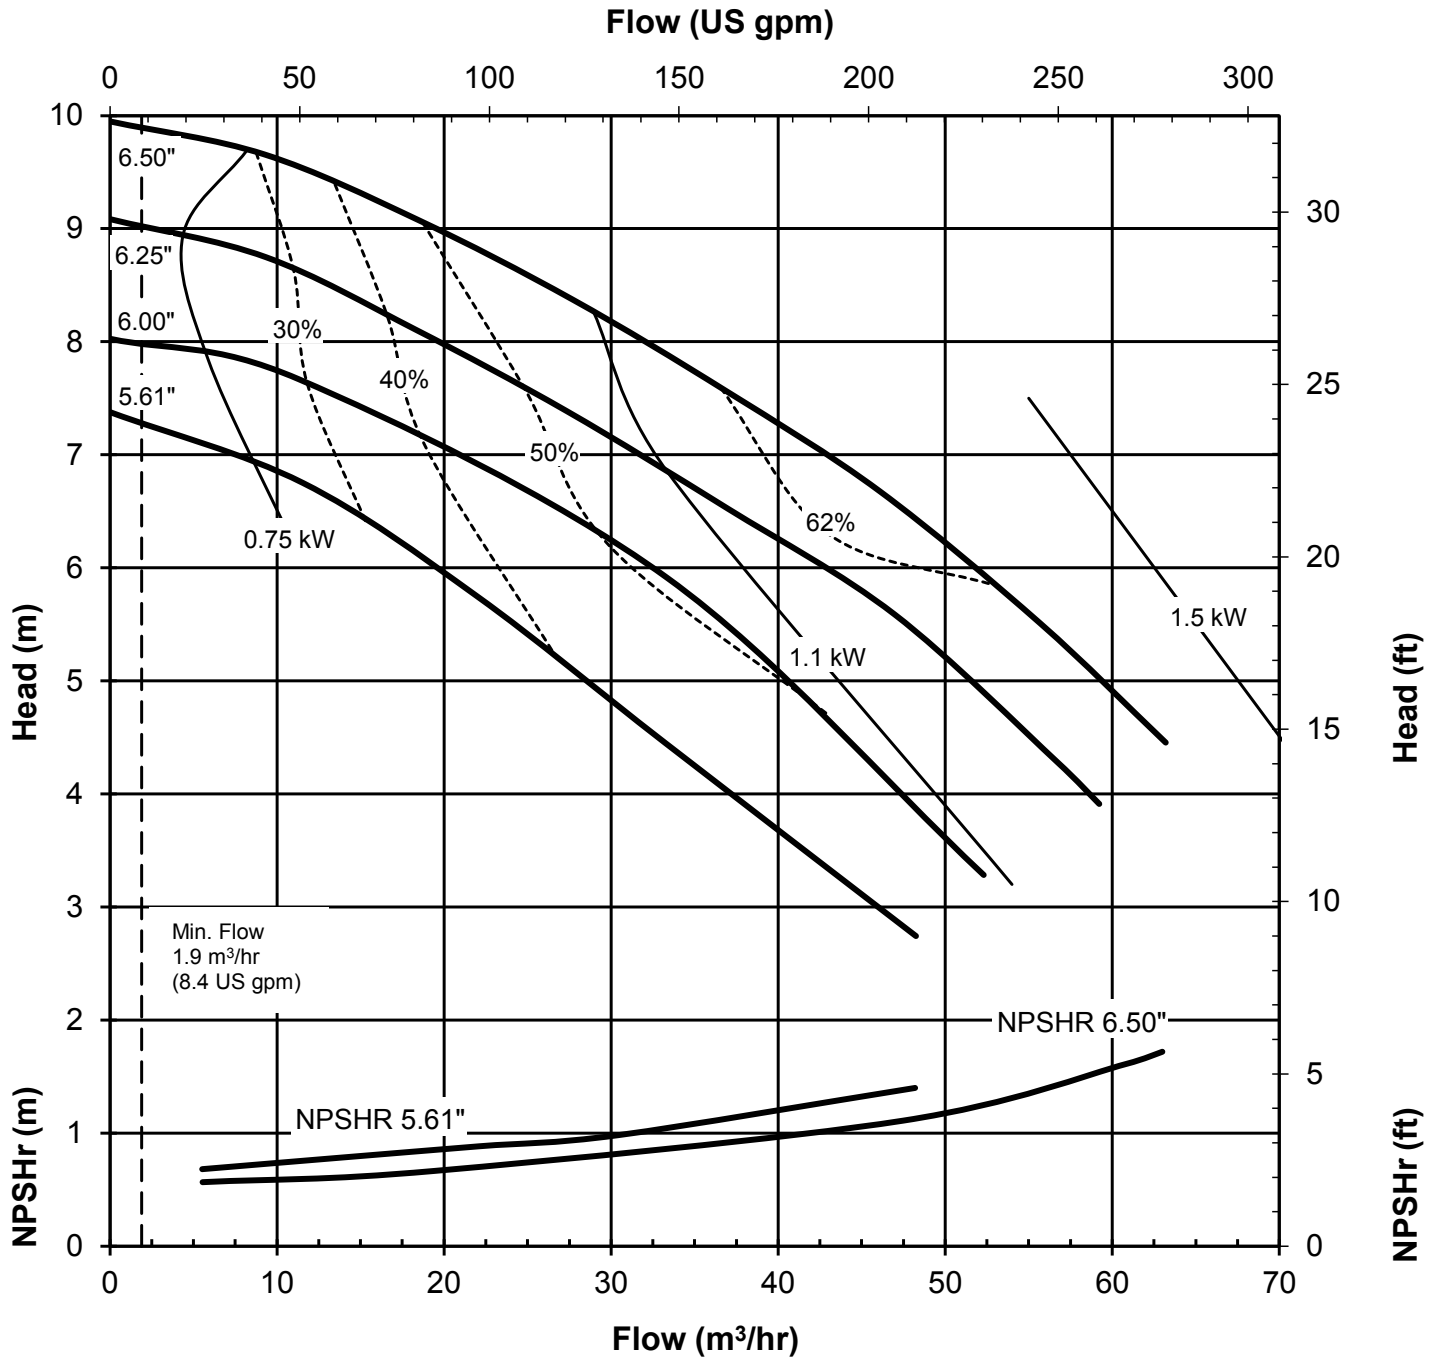

UC SERIES STANDARD HORIZONTAL PERFORMANCE CURVE

MODEL: UC436
2900 rpm, 50 Hz
Suction: 4"
Discharge: 3"

UC SERIES STANDARD HORIZONTAL PERFORMANCE CURVE

MODEL: UC436
1450 rpm, 50 Hz
Suction: 4"
Discharge: 3"

UC SERIES STANDARD HORIZONTAL PERFORMANCE CURVE

MODEL: UC438
3500 rpm, 60 Hz
Suction: 4"
Discharge: 3"

UC438602P
4013 Rev 1
9-16-14

UC SERIES STANDARD HORIZONTAL PERFORMANCE CURVE

MODEL: UC438
1750 rpm, 60 Hz
Suction: 4"
Discharge: 3"