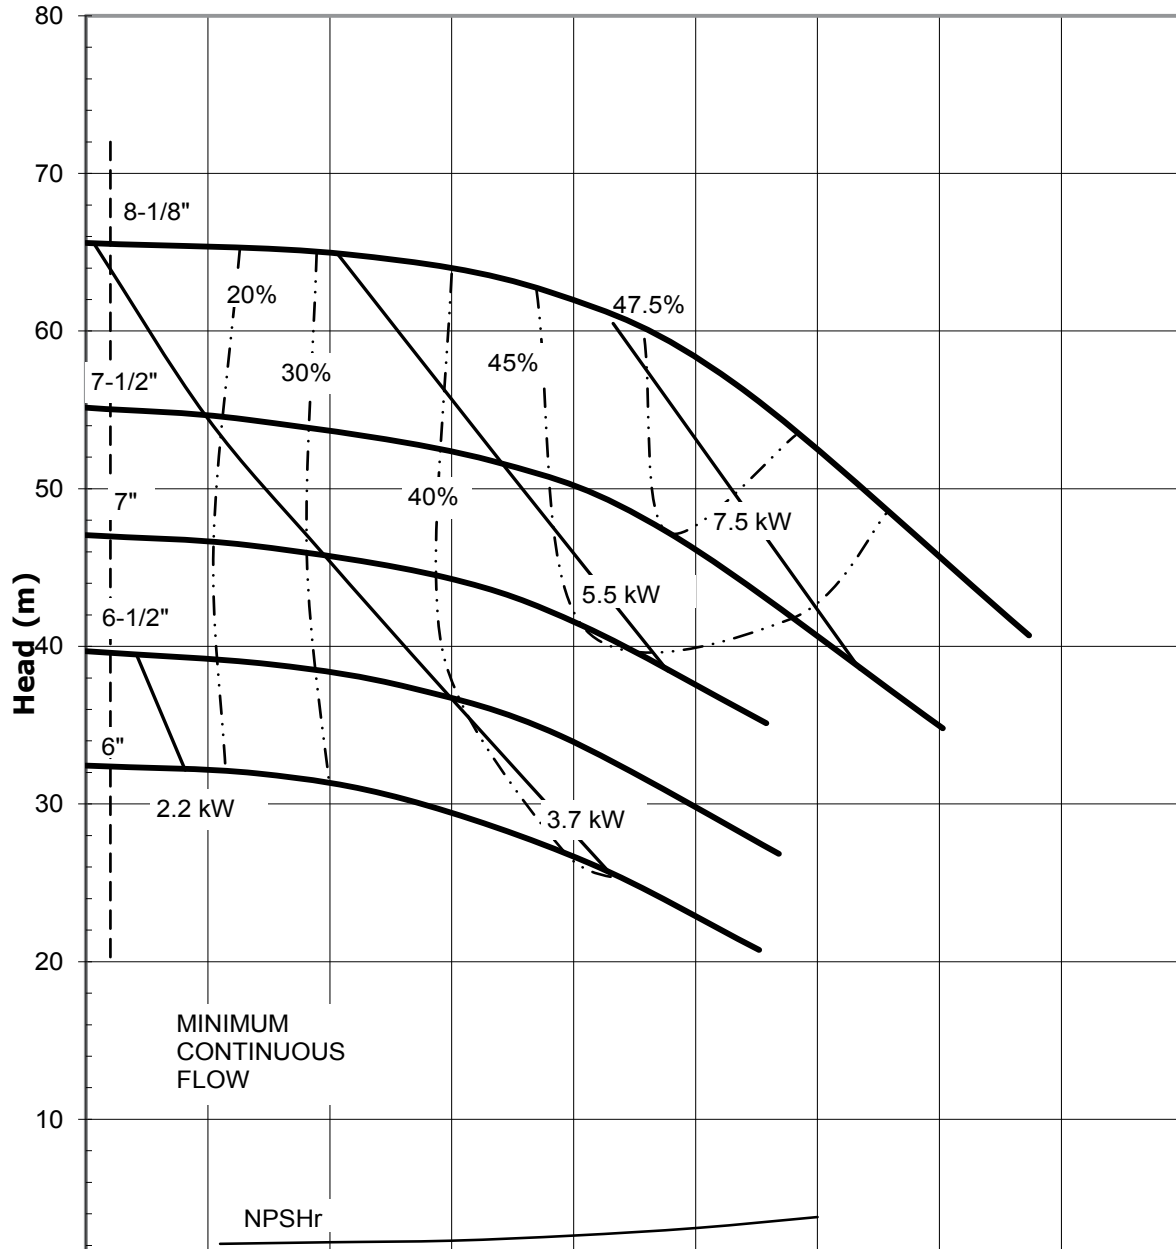

UC SERIES STANDARD HORIZONTAL PERFORMANCE CURVE

MODEL: UC1518
2900 rpm, 50 Hz
Suction: 1.5"
Discharge: 1"