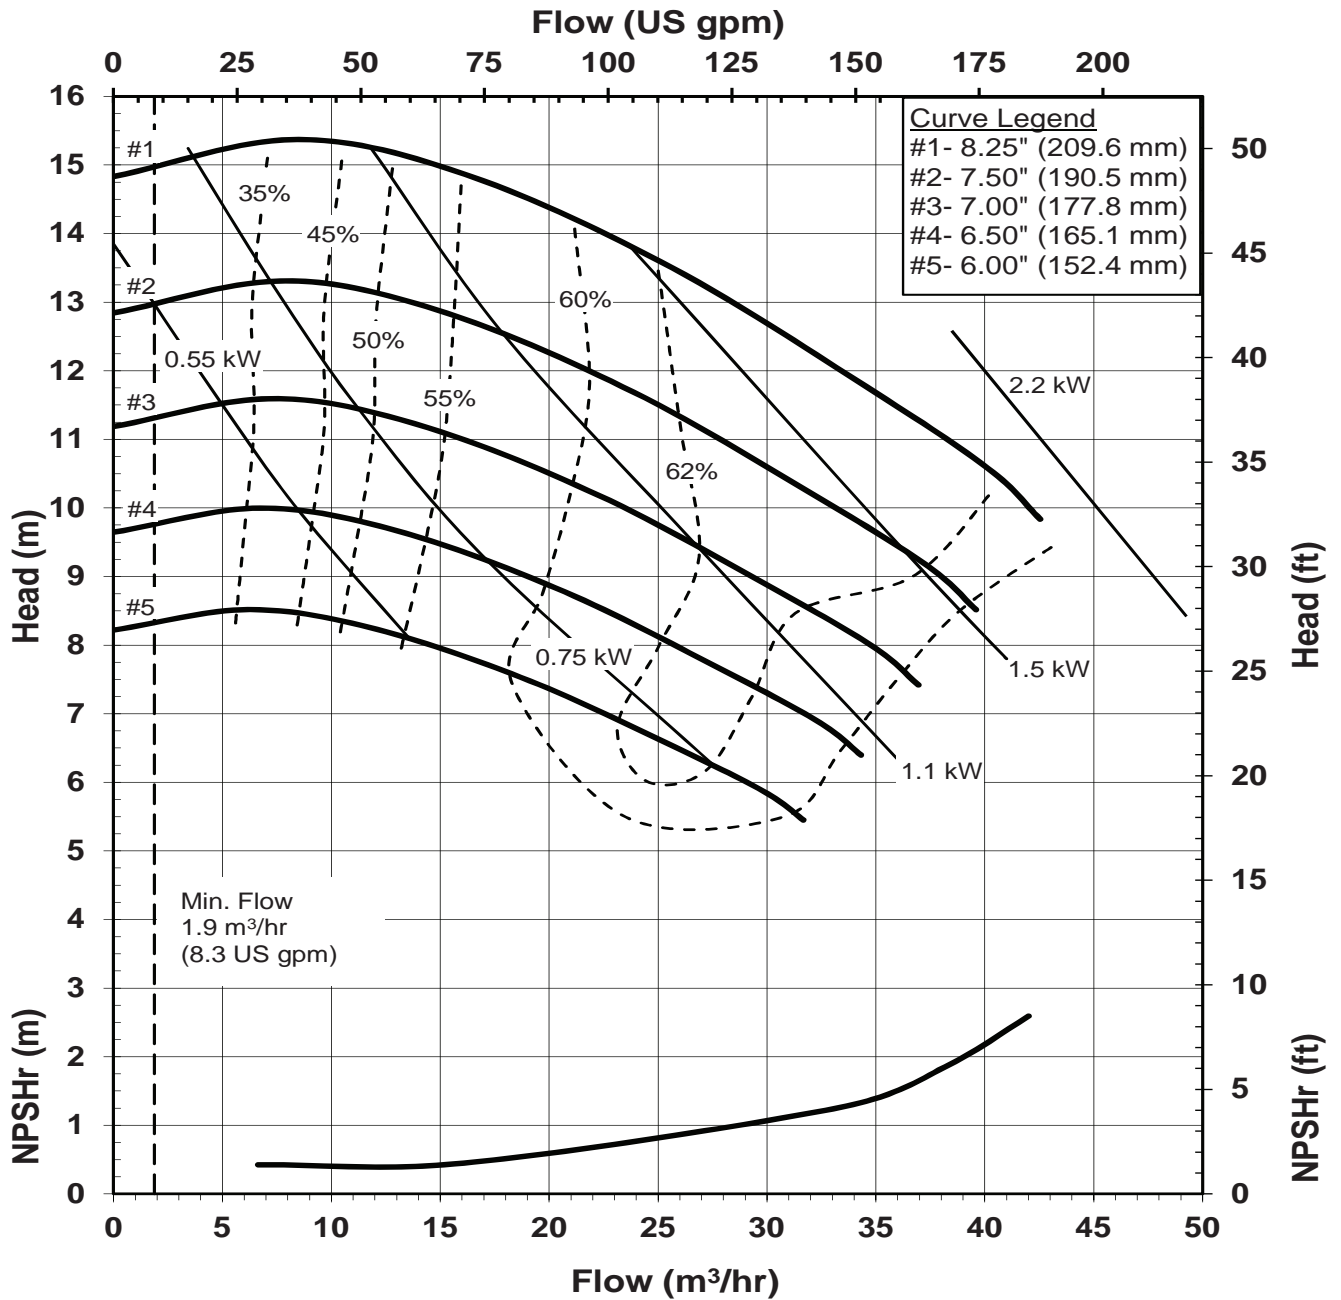

UC SERIES STANDARD HORIZONTAL PERFORMANCE CURVE

MODEL: UC3158
1450 rpm, 50 Hz
Suction: 3"
Discharge: 1.5"

UC3158504P
4020 Rev 0
1-15-2014