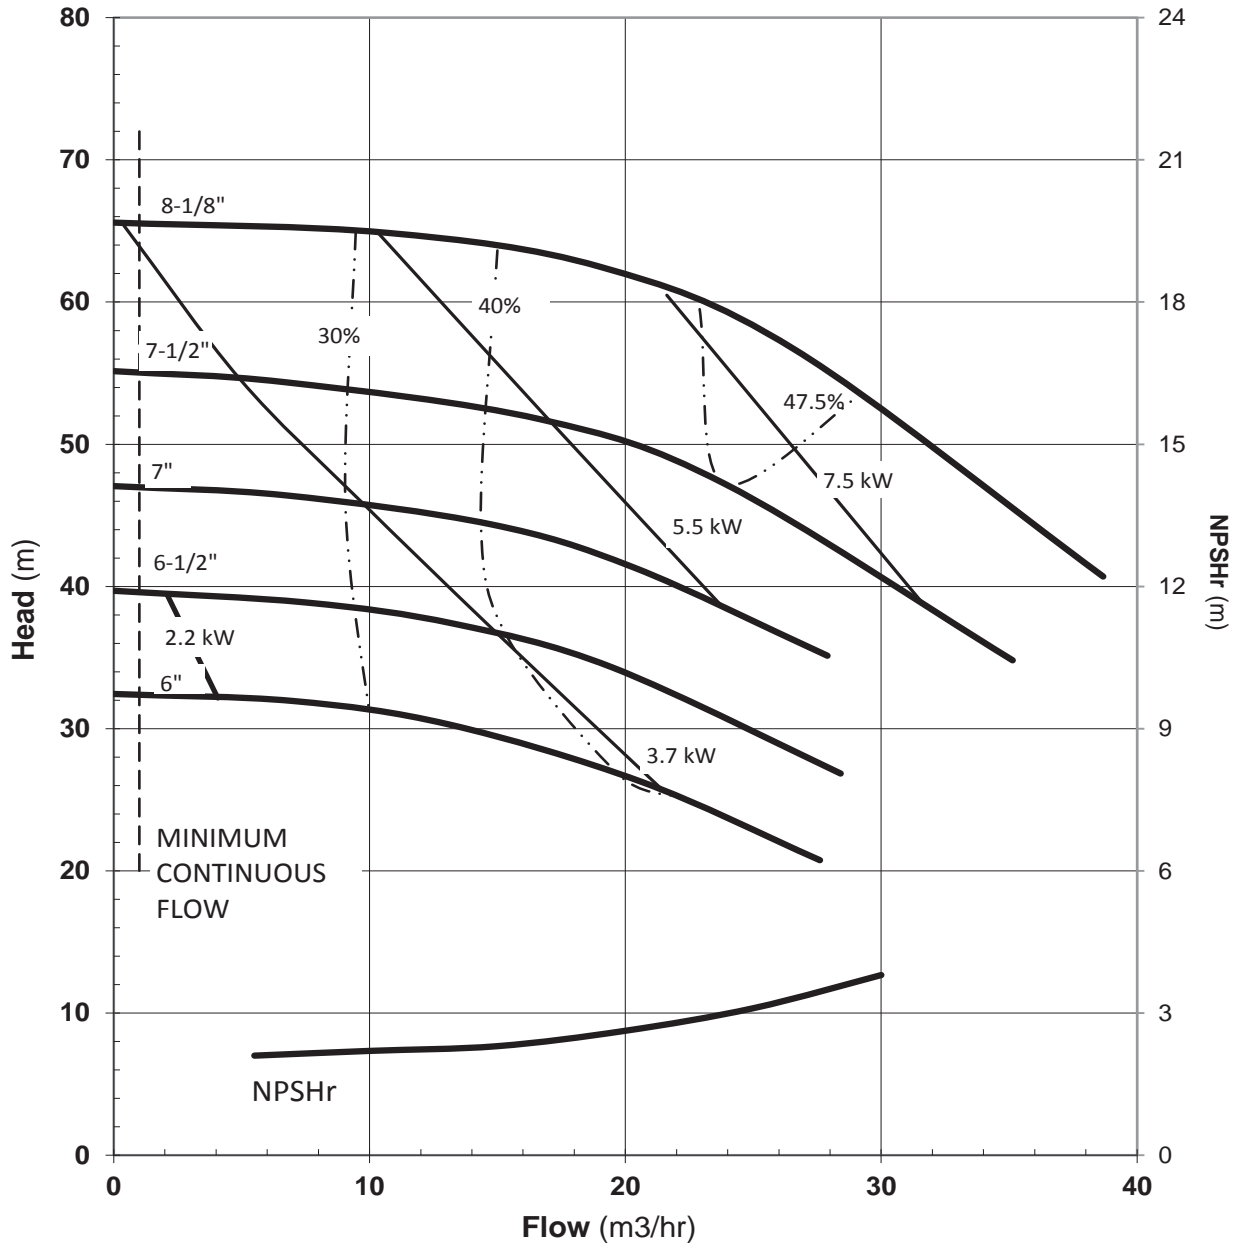

# UC SERIES STANDARD HORIZONTAL PERFORMANCE CURVE

**MODEL: UC1518**  
**1750 rpm, 60 Hz**  
**Suction: 1.5"**  
**Discharge: 1"**

# UC SERIES STANDARD HORIZONTAL PERFORMANCE CURVE

**MODEL: UC1518**  
**2900 rpm, 50 Hz**  
**Suction: 1.5"**  
**Discharge: 1"**