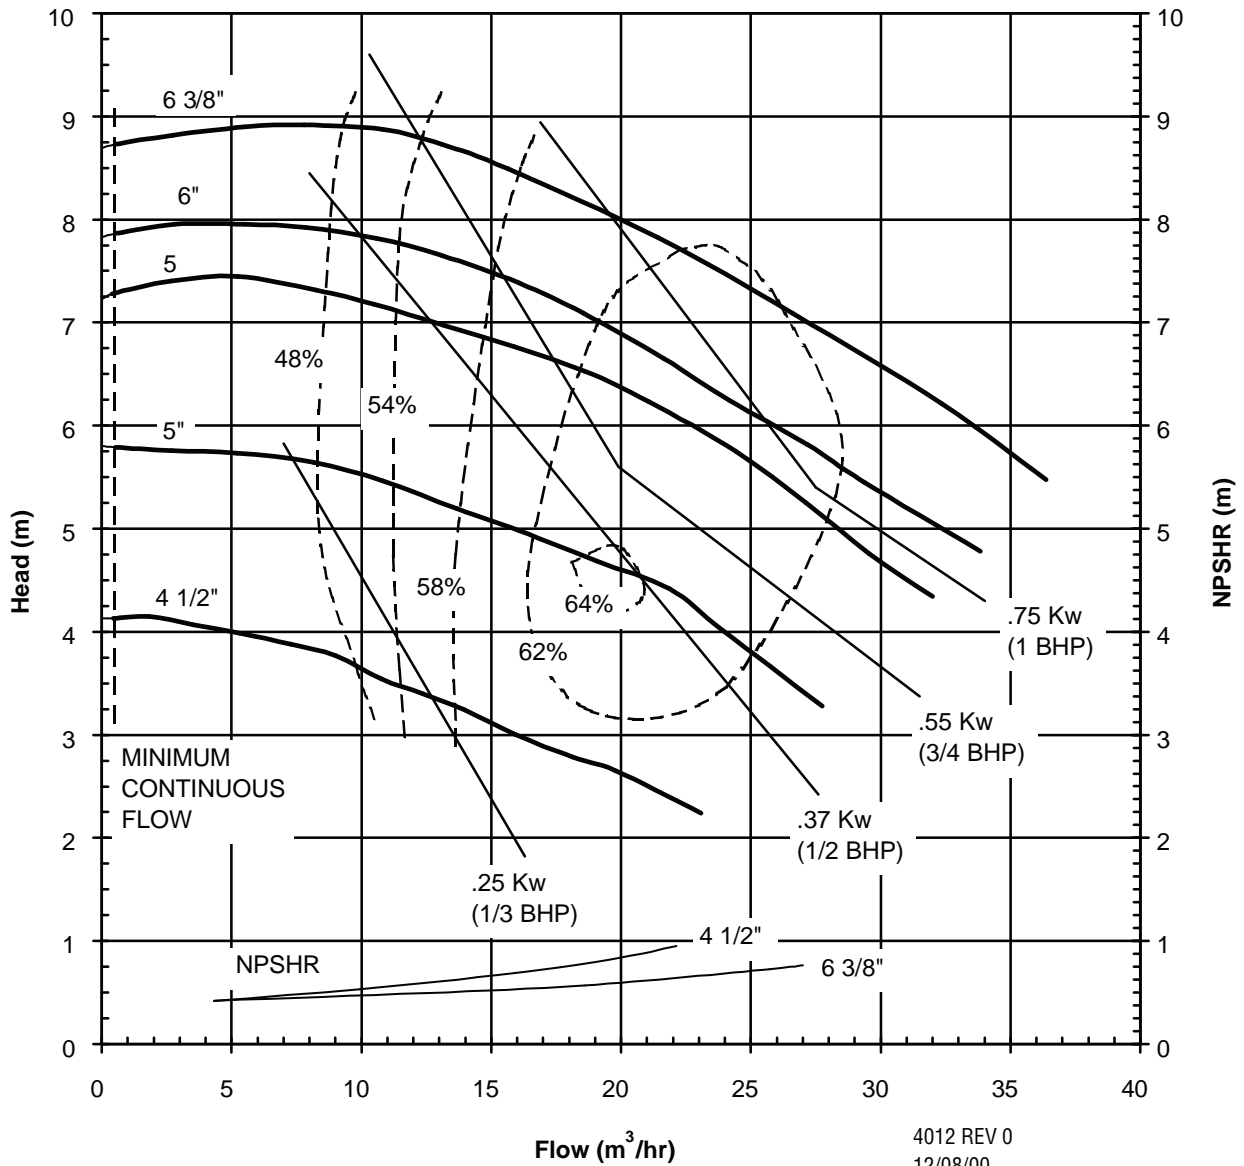

UC SERIES STANDARD HORIZONTAL PERFORMANCE CURVE

MODEL: UC326
1450 rpm, 50 Hz
Suction: 3"
Discharge: 2"

4012 REV 0
12/08/00