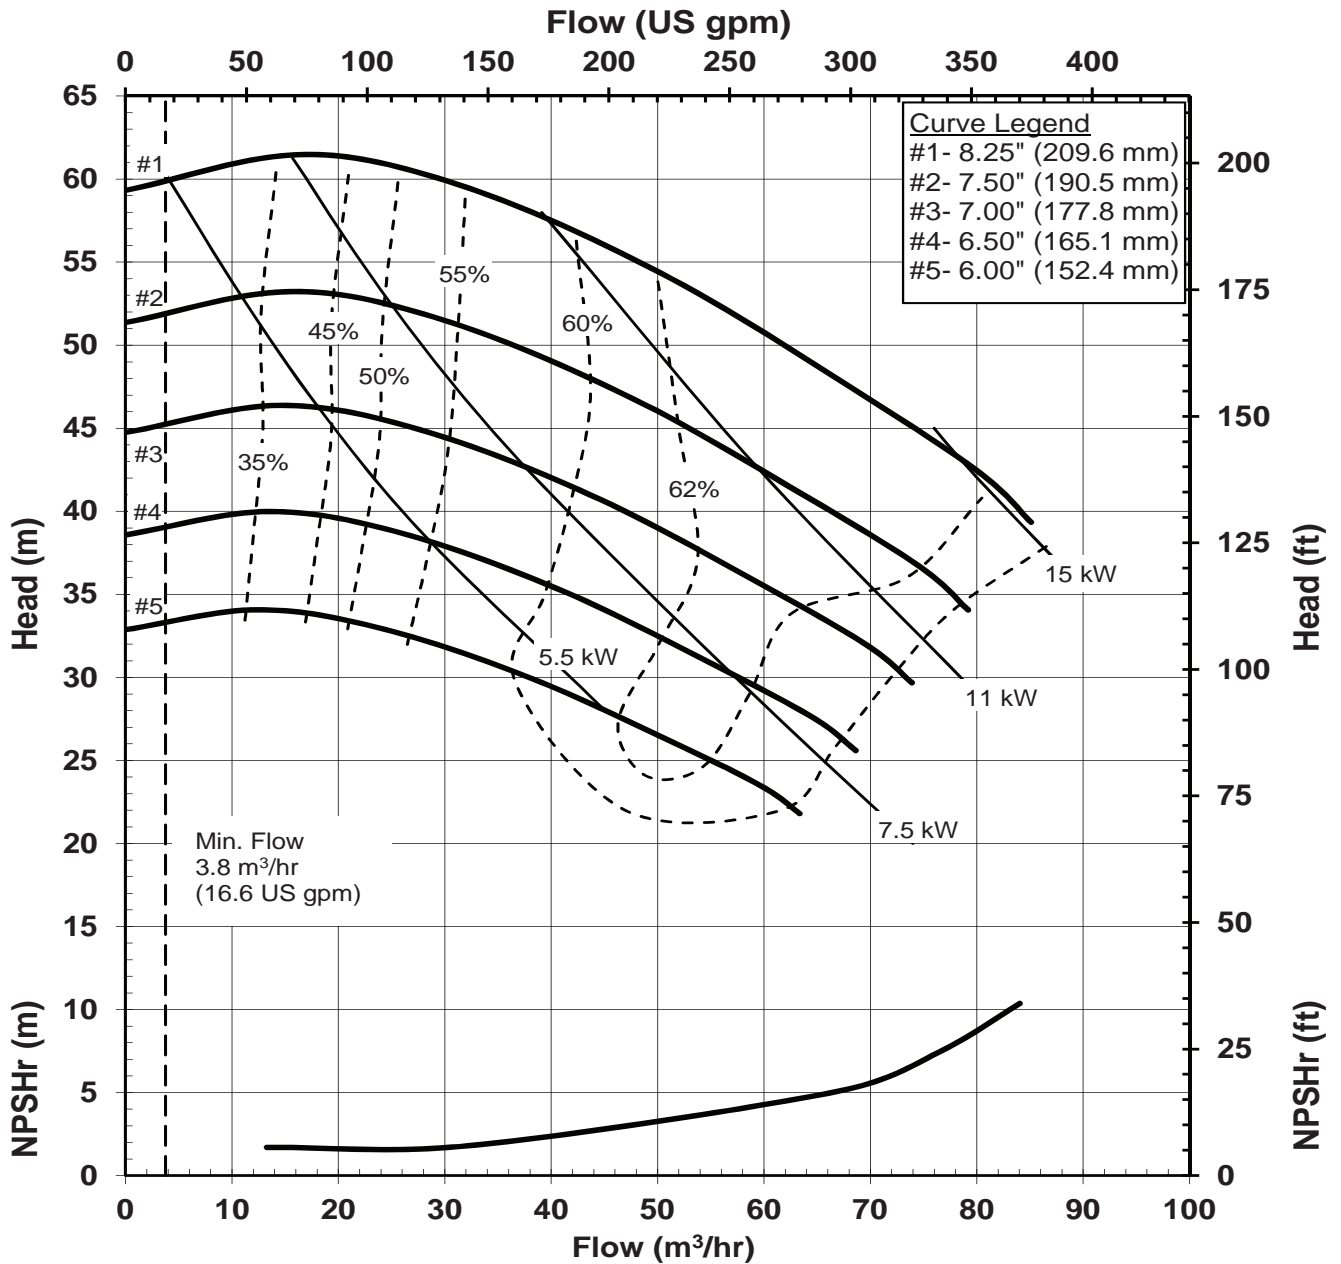

# UC SERIES STANDARD HORIZONTAL PERFORMANCE CURVE

**MODEL: UC3158**  
**2900 rpm, 50 Hz**  
**Suction: 3"**  
**Discharge: 1.5"**

UC3158502P  
 4019 Rev 0  
 1-15-2014