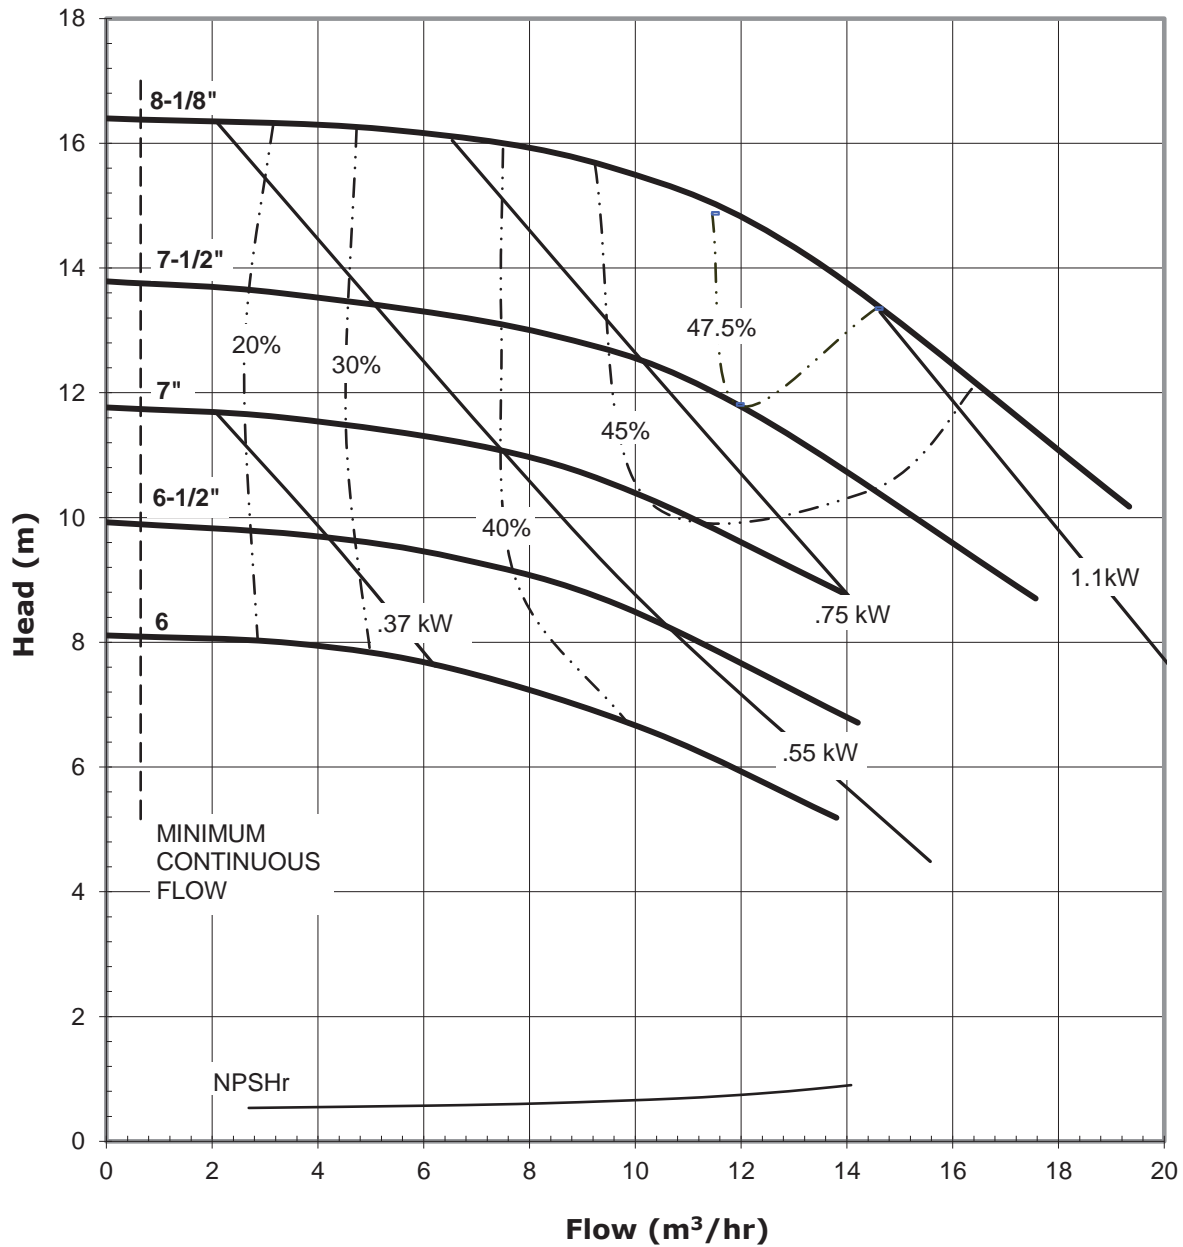

UC SERIES STANDARD HORIZONTAL PERFORMANCE CURVE

MODEL: UC1518
1450 rpm, 50 Hz
Suction: 1.5"
Discharge: 1"