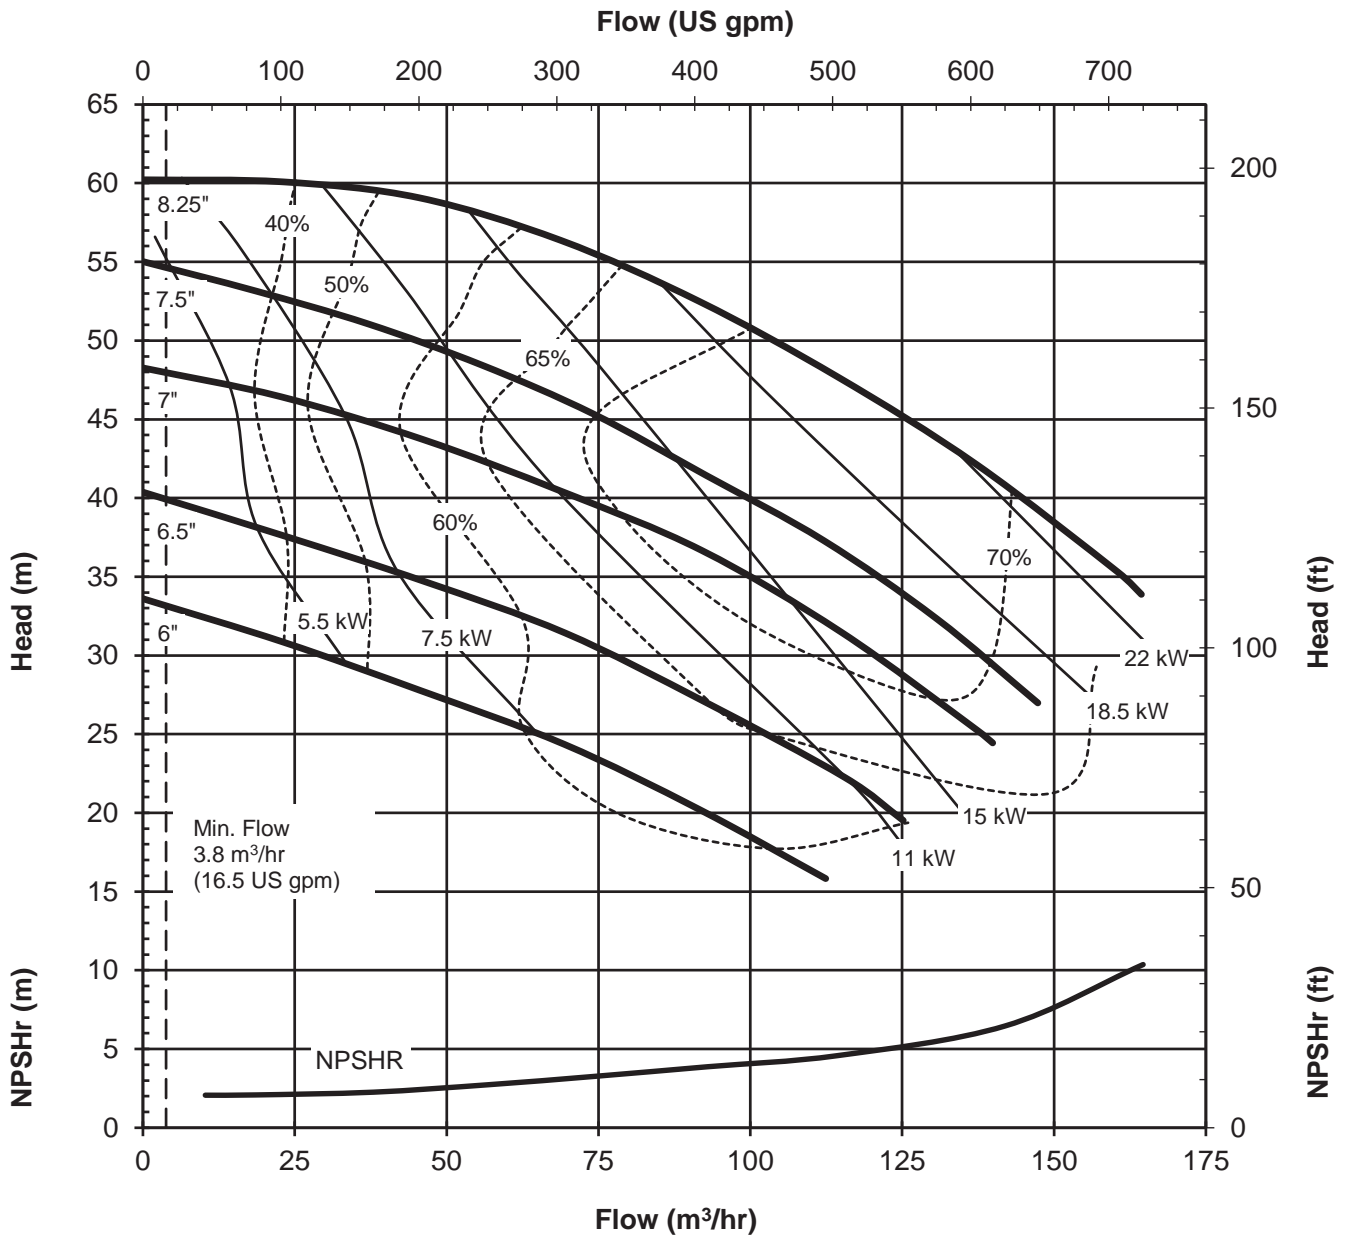

# UC SERIES STANDARD HORIZONTAL PERFORMANCE CURVE

**MODEL: UC438**  
**1750 rpm, 60 Hz**  
**Suction: 4"**  
**Discharge: 3"**

UC438604P  
4015 Rev 1  
9-16-14

# UC SERIES STANDARD HORIZONTAL PERFORMANCE CURVE

**MODEL: UC438**  
**2900 rpm, 50 Hz**  
**Suction: 4"**  
**Discharge: 3"**

UC438502P  
4014 Rev 1  
9-16-14